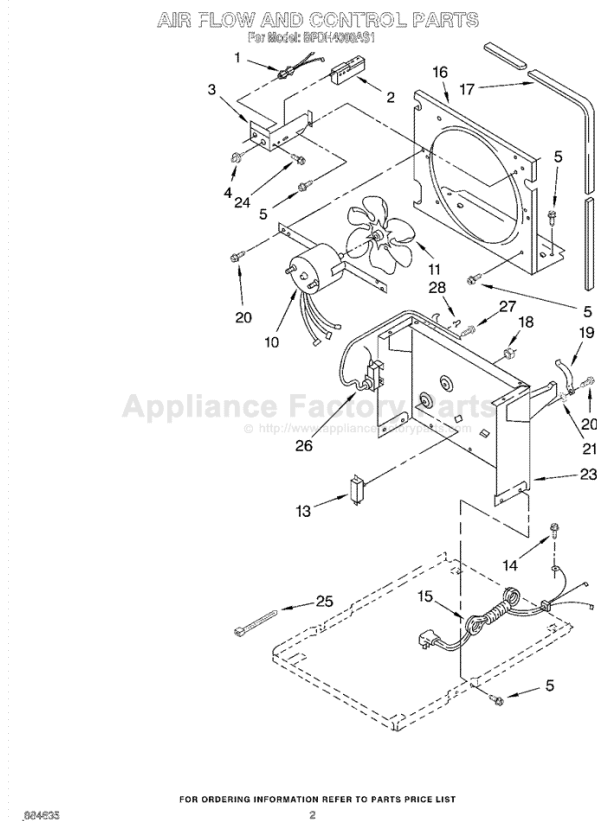

[Find Your KITCHENAID Dehumidifier Parts - Select From 14 Models](#)

----- Manual continues below -----

PARTS LIST

for

DEHUMIDIFIER

MODEL

BPDH4000AS1

AIR FLOW AND CONTROL PART

For Model: BPDH4000AS1

1	1158419	Indicator, Light
2	1162578	Humidistat, Control
3	951284	Bracket, Humidistat
4	1162670	Knob, Humidistat Control
5	488624	Screw, Sm #8 x 3/8
10	1162030	Motor, Fan
11	949645	Blade, Fan
13	999747	Switch, Water Level Control
14	487871	Screw, 8-32 x 3/8
15	1155670	Cord, Appliance
16	998779	Plate, Orifice
17	1162704	Seal
18	489001	Palnut, 3/8-32
19	1161718	Spring, Water Level
20	488248	Screw, S.M.#8 x 3/4A
21		Washer, Repair
	489083	.045 Thickness
	489029	.062 Thickness
	489091	.091 Thickness
23	1163800	Support
24	1162513	Screw, 8 - 18 x 1/4 (2)
25	602851	Tie, Cable
26	1155109	Thermostat, De-icer
27	488234	Screw, 8-32 x 1/4 (2)
28	471363	Clamp, Tube (2)

UNIT PARTS
For Model: BPDH4000AS1

1	1162646	Condenser
2	1162154	Tube, Restrictor (Length 36.00")
3	1162526	Strainer
4	1162348	Seal, Evaporator Top
5	1158407	Bend, Return
6		Spring, Overload
	549086	Service
7	951886	Glide (2)
8	855199	Bend, Return (17)
9	854624	Bend, Return
10		Overload
	1158823	Production
	876686	Service
11		Relay, Start
	1156815	Production
	876689	Service
12		Cover, Terminal
	1157582	Production
	865068	Service
13		Retainer, Cover
	938384	Production
	831282	Service
14	1162933	Evaporator
15	488480	Screw, 8 x 1/2 (4)
16	1162372	Seal
17	708531	Bend, Return
18	1163835	Screw, 1/4-28 x 1" (4)
19	484136	Harness, Wire
20	1156748	Grommet (4)
21	1157584	Base
22	998726	Roller (2)
23	708532	Bend, Return
24	489015	Pin, Roller (2)
25	1156854	Compressor, (Complete Assembly)
26	1156533	Bend, Return