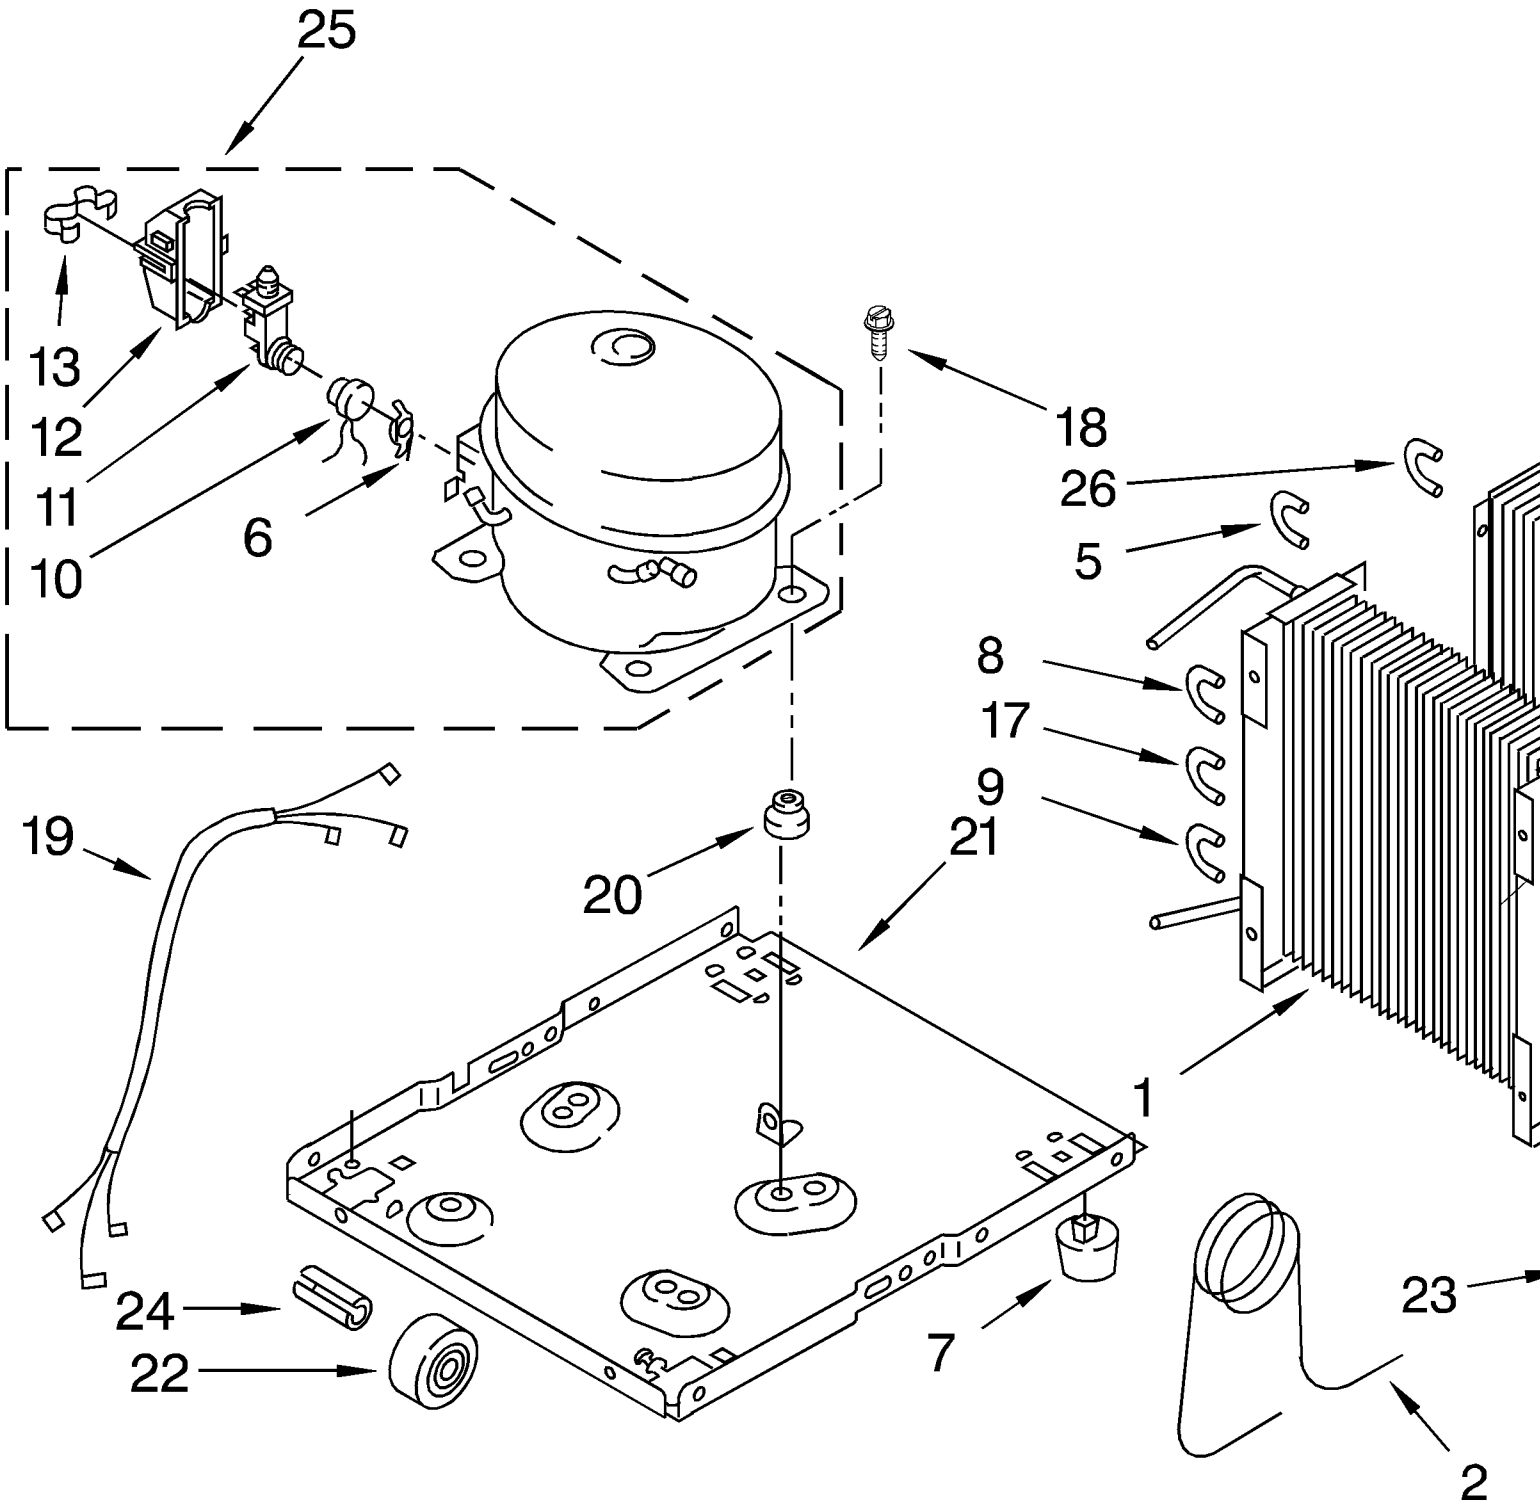

[Find Your KITCHENAID Dehumidifier Parts - Select From 14 Models](#)

----- Manual continues below -----

PARTS LIST

for

DEHUMIDIFIER

MODEL

BPDH4000AS1

AIR FLOW AND CONTROL PART

For Model: BPDH4000AS1

1	1158419	Indicator, Light
2	1162578	Humidistat, Control
3	951284	Bracket, Humidistat
4	1162670	Knob, Humidistat Control
5	488624	Screw, Sm #8 x 3/8
10	1162030	Motor, Fan
11	949645	Blade, Fan
13	999747	Switch, Water Level Control
14	487871	Screw, 8-32 x 3/8
15	1155670	Cord, Appliance
16	998779	Plate, Orifice
17	1162704	Seal
18	489001	Palnut, 3/8-32
19	1161718	Spring, Water Level
20	488248	Screw, S.M.#8 x 3/4A
21		Washer, Repair
	489083	.045 Thickness
	489029	.062 Thickness
	489091	.091 Thickness
23	1163800	Support
24	1162513	Screw, 8 - 18 x 1/4 (2)
25	602851	Tie, Cable
26	1155109	Thermostat, De-icer
27	488234	Screw, 8-32 x 1/4 (2)
28	471363	Clamp, Tube (2)

UNIT PARTS
For Model: BPDH4000AS1

1	1162646	Condenser
2	1162154	Tube, Restrictor (Length 36.00")
3	1162526	Strainer
4	1162348	Seal, Evaporator Top
5	1158407	Bend, Return
6		Spring, Overload
	549086	Service
7	951886	Glide (2)
8	855199	Bend, Return (17)
9	854624	Bend, Return
10		Overload
	1158823	Production
	876686	Service
11		Relay, Start
	1156815	Production
	876689	Service
12		Cover, Terminal
	1157582	Production
	865068	Service
13		Retainer, Cover
	938384	Production
	831282	Service
14	1162933	Evaporator
15	488480	Screw, 8 x 1/2 (4)
16	1162372	Seal
17	708531	Bend, Return
18	1163835	Screw, 1/4-28 x 1" (4)
19	484136	Harness, Wire
20	1156748	Grommet (4)
21	1157584	Base
22	998726	Roller (2)
23	708532	Bend, Return
24	489015	Pin, Roller (2)
25	1156854	Compressor, (Complete Assembly)
26	1156533	Bend, Return