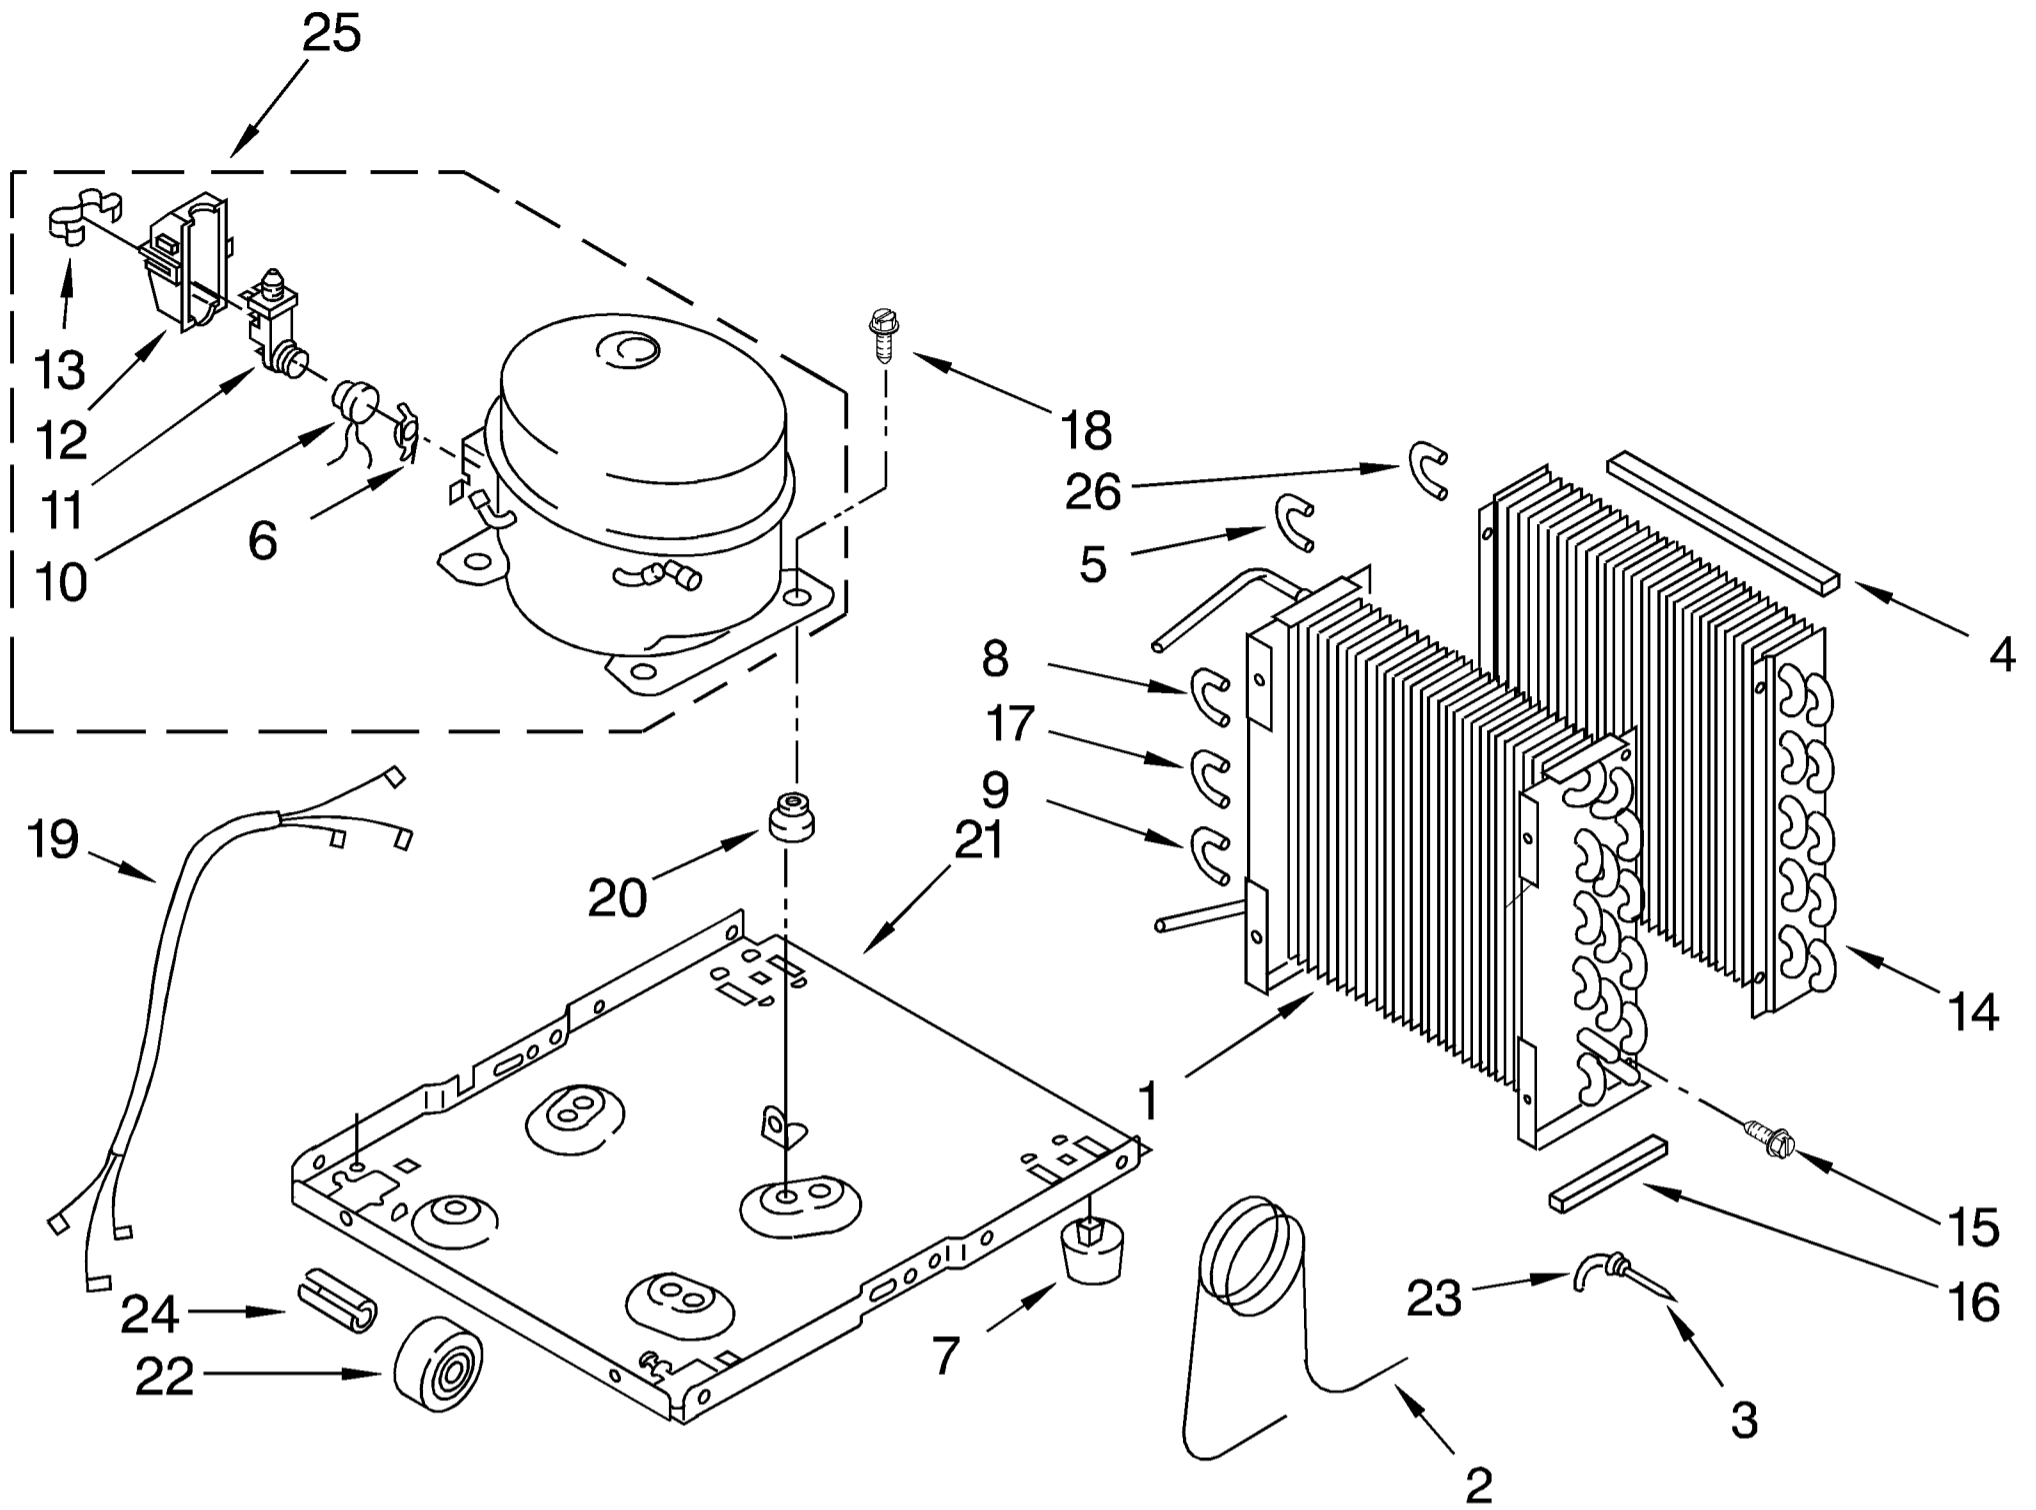

# PARTS LIST

for

**DEHUMIDIFIER**

**MODEL**

**BPDH4000AS1**

# AIR FLOW AND CONTROL PARTS

For Model: BPDH4000AS1

FOR ORDERING INFORMATION REFER TO PARTS PRICE LIST

1	1158419	Indicator, Light
2	1162578	Humidistat, Control
3	951284	Bracket, Humidistat
4	1162670	Knob, Humidistat Control
5	488624	Screw, Sm #8 x 3/8
10	1162030	Motor, Fan
11	949645	Blade, Fan
13	999747	Switch, Water Level Control
14	487871	Screw, 8-32 x 3/8
15	1155670	Cord, Appliance
16	998779	Plate, Orifice
17	1162704	Seal
18	489001	Palnut, 3/8-32
19	1161718	Spring, Water Level
20	488248	Screw, S.M.#8 x 3/4A
21		Washer, Repair
	489083	.045 Thickness
	489029	.062 Thickness
	489091	.091 Thickness
23	1163800	Support
24	1162513	Screw, 8 - 18 x 1/4 (2)
25	602851	Tie, Cable
26	1155109	Thermostat, De-icer
27	488234	Screw, 8-32 x 1/4 (2)
28	471363	Clamp, Tube (2)

UNIT PARTS  
For Model: BPDH4000AS1

FOR ORDERING INFORMATION REFER TO PARTS PRICE LIST

1	1162646	Condenser
2	1162154	Tube, Restrictor (Length 36.00")
3	1162526	Strainer
4	1162348	Seal, Evaporator Top
5	1158407	Bend, Return
6		Spring, Overload
	549086	Service
7	951886	Glide (2)
8	855199	Bend, Return (17)
9	854624	Bend, Return
10		Overload
	1158823	Production
	876686	Service
11		Relay, Start
	1156815	Production
	876689	Service
12		Cover, Terminal
	1157582	Production
	865068	Service
13		Retainer, Cover
	938384	Production
	831282	Service
14	1162933	Evaporator
15	488480	Screw, 8 x 1/2 (4)
16	1162372	Seal
17	708531	Bend, Return
18	1163835	Screw, 1/4-28 x 1" (4)
19	484136	Harness, Wire
20	1156748	Grommet (4)
21	1157584	Base
22	998726	Roller (2)
23	708532	Bend, Return
24	489015	Pin, Roller (2)
25	1156854	Compressor, (Complete Assembly)
26	1156533	Bend, Return