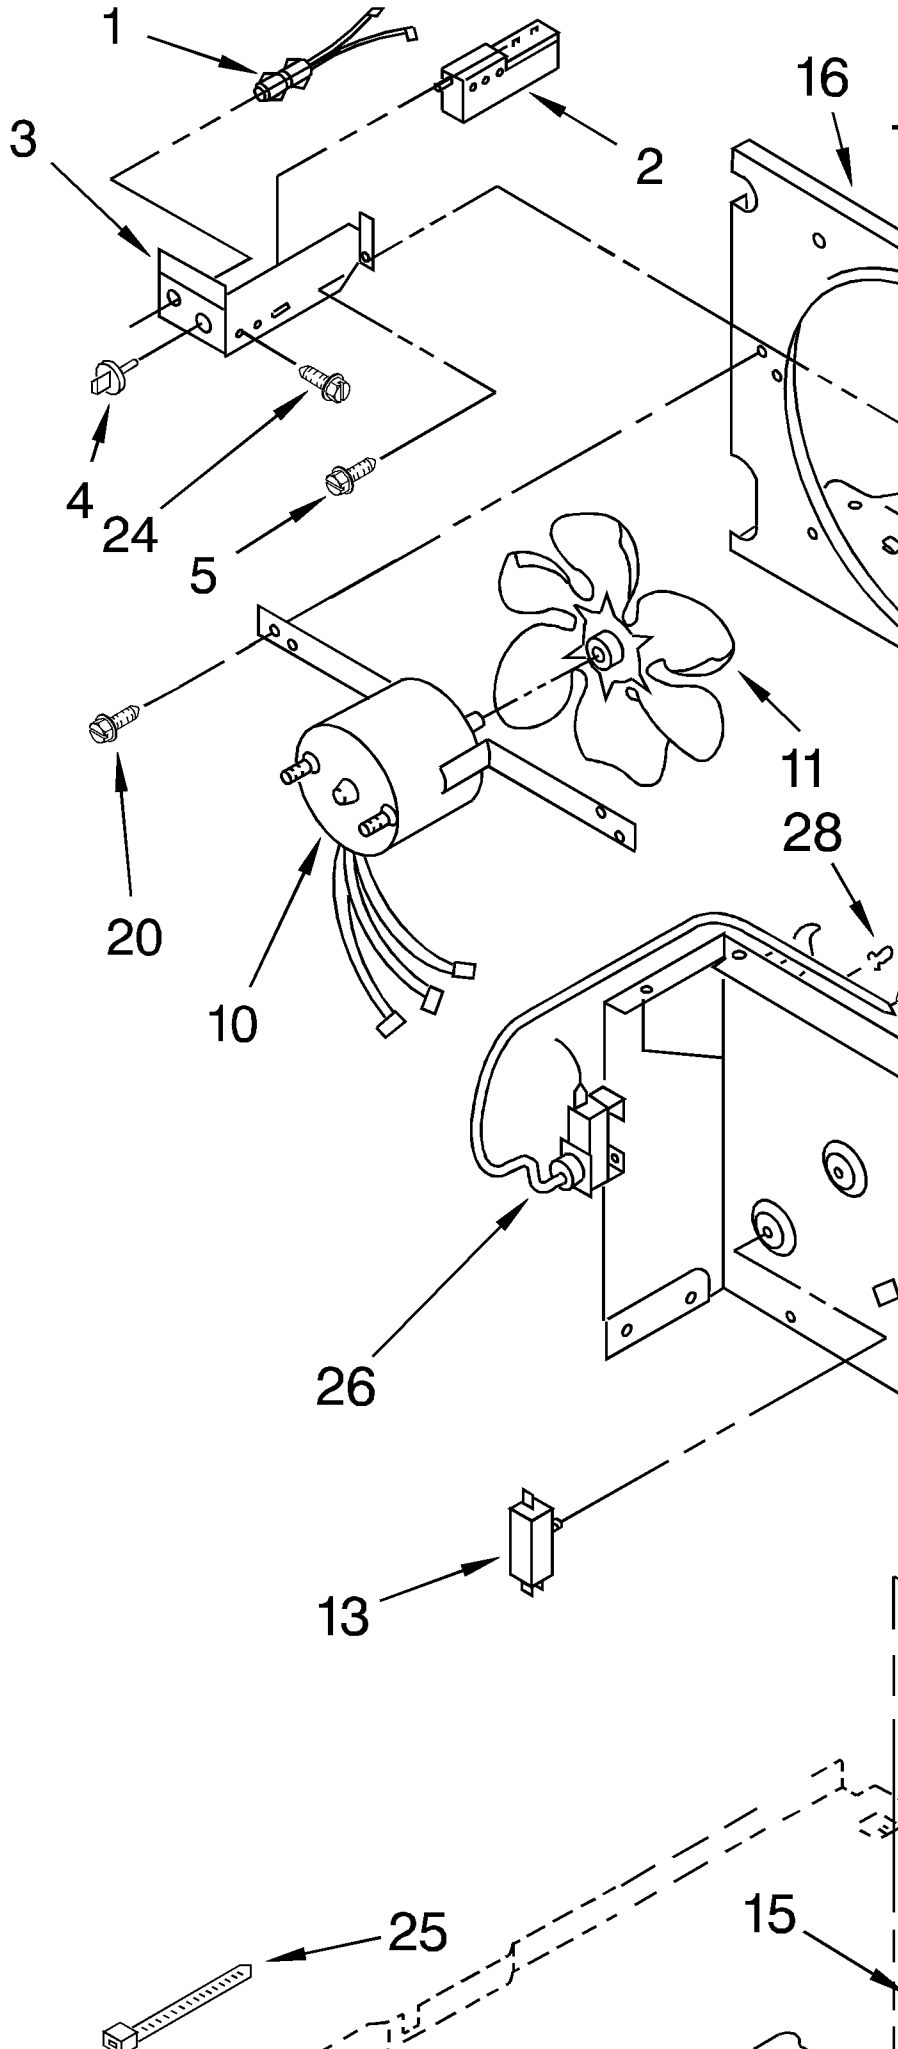

[Find Your KITCHENAID Dehumidifier Parts - Select From 14 Models](#)

----- Manual continues below -----

PARTS LIST

for

DEHUMIDIFIER

MODEL

BPDH4000AS1

AIR FLOW AND CONTROL PART

For Model: BPDH4000AS1

1	1158419	Indicator, Light
2	1162578	Humidistat, Control
3	951284	Bracket, Humidistat
4	1162670	Knob, Humidistat Control
5	488624	Screw, Sm #8 x 3/8
10	1162030	Motor, Fan
11	949645	Blade, Fan
13	999747	Switch, Water Level Control
14	487871	Screw, 8-32 x 3/8
15	1155670	Cord, Appliance
16	998779	Plate, Orifice
17	1162704	Seal
18	489001	Palnut, 3/8-32
19	1161718	Spring, Water Level
20	488248	Screw, S.M.#8 x 3/4A
21		Washer, Repair
	489083	.045 Thickness
	489029	.062 Thickness
	489091	.091 Thickness
23	1163800	Support
24	1162513	Screw, 8 - 18 x 1/4 (2)
25	602851	Tie, Cable
26	1155109	Thermostat, De-icer
27	488234	Screw, 8-32 x 1/4 (2)
28	471363	Clamp, Tube (2)

UNIT PARTS
For Model: BPDH4000AS1

1	1162646	Condenser
2	1162154	Tube, Restrictor (Length 36.00")
3	1162526	Strainer
4	1162348	Seal, Evaporator Top
5	1158407	Bend, Return
6		Spring, Overload
	549086	Service
7	951886	Glide (2)
8	855199	Bend, Return (17)
9	854624	Bend, Return
10		Overload
	1158823	Production
	876686	Service
11		Relay, Start
	1156815	Production
	876689	Service
12		Cover, Terminal
	1157582	Production
	865068	Service
13		Retainer, Cover
	938384	Production
	831282	Service
14	1162933	Evaporator
15	488480	Screw, 8 x 1/2 (4)
16	1162372	Seal
17	708531	Bend, Return
18	1163835	Screw, 1/4-28 x 1" (4)
19	484136	Harness, Wire
20	1156748	Grommet (4)
21	1157584	Base
22	998726	Roller (2)
23	708532	Bend, Return
24	489015	Pin, Roller (2)
25	1156854	Compressor, (Complete Assembly)
26	1156533	Bend, Return