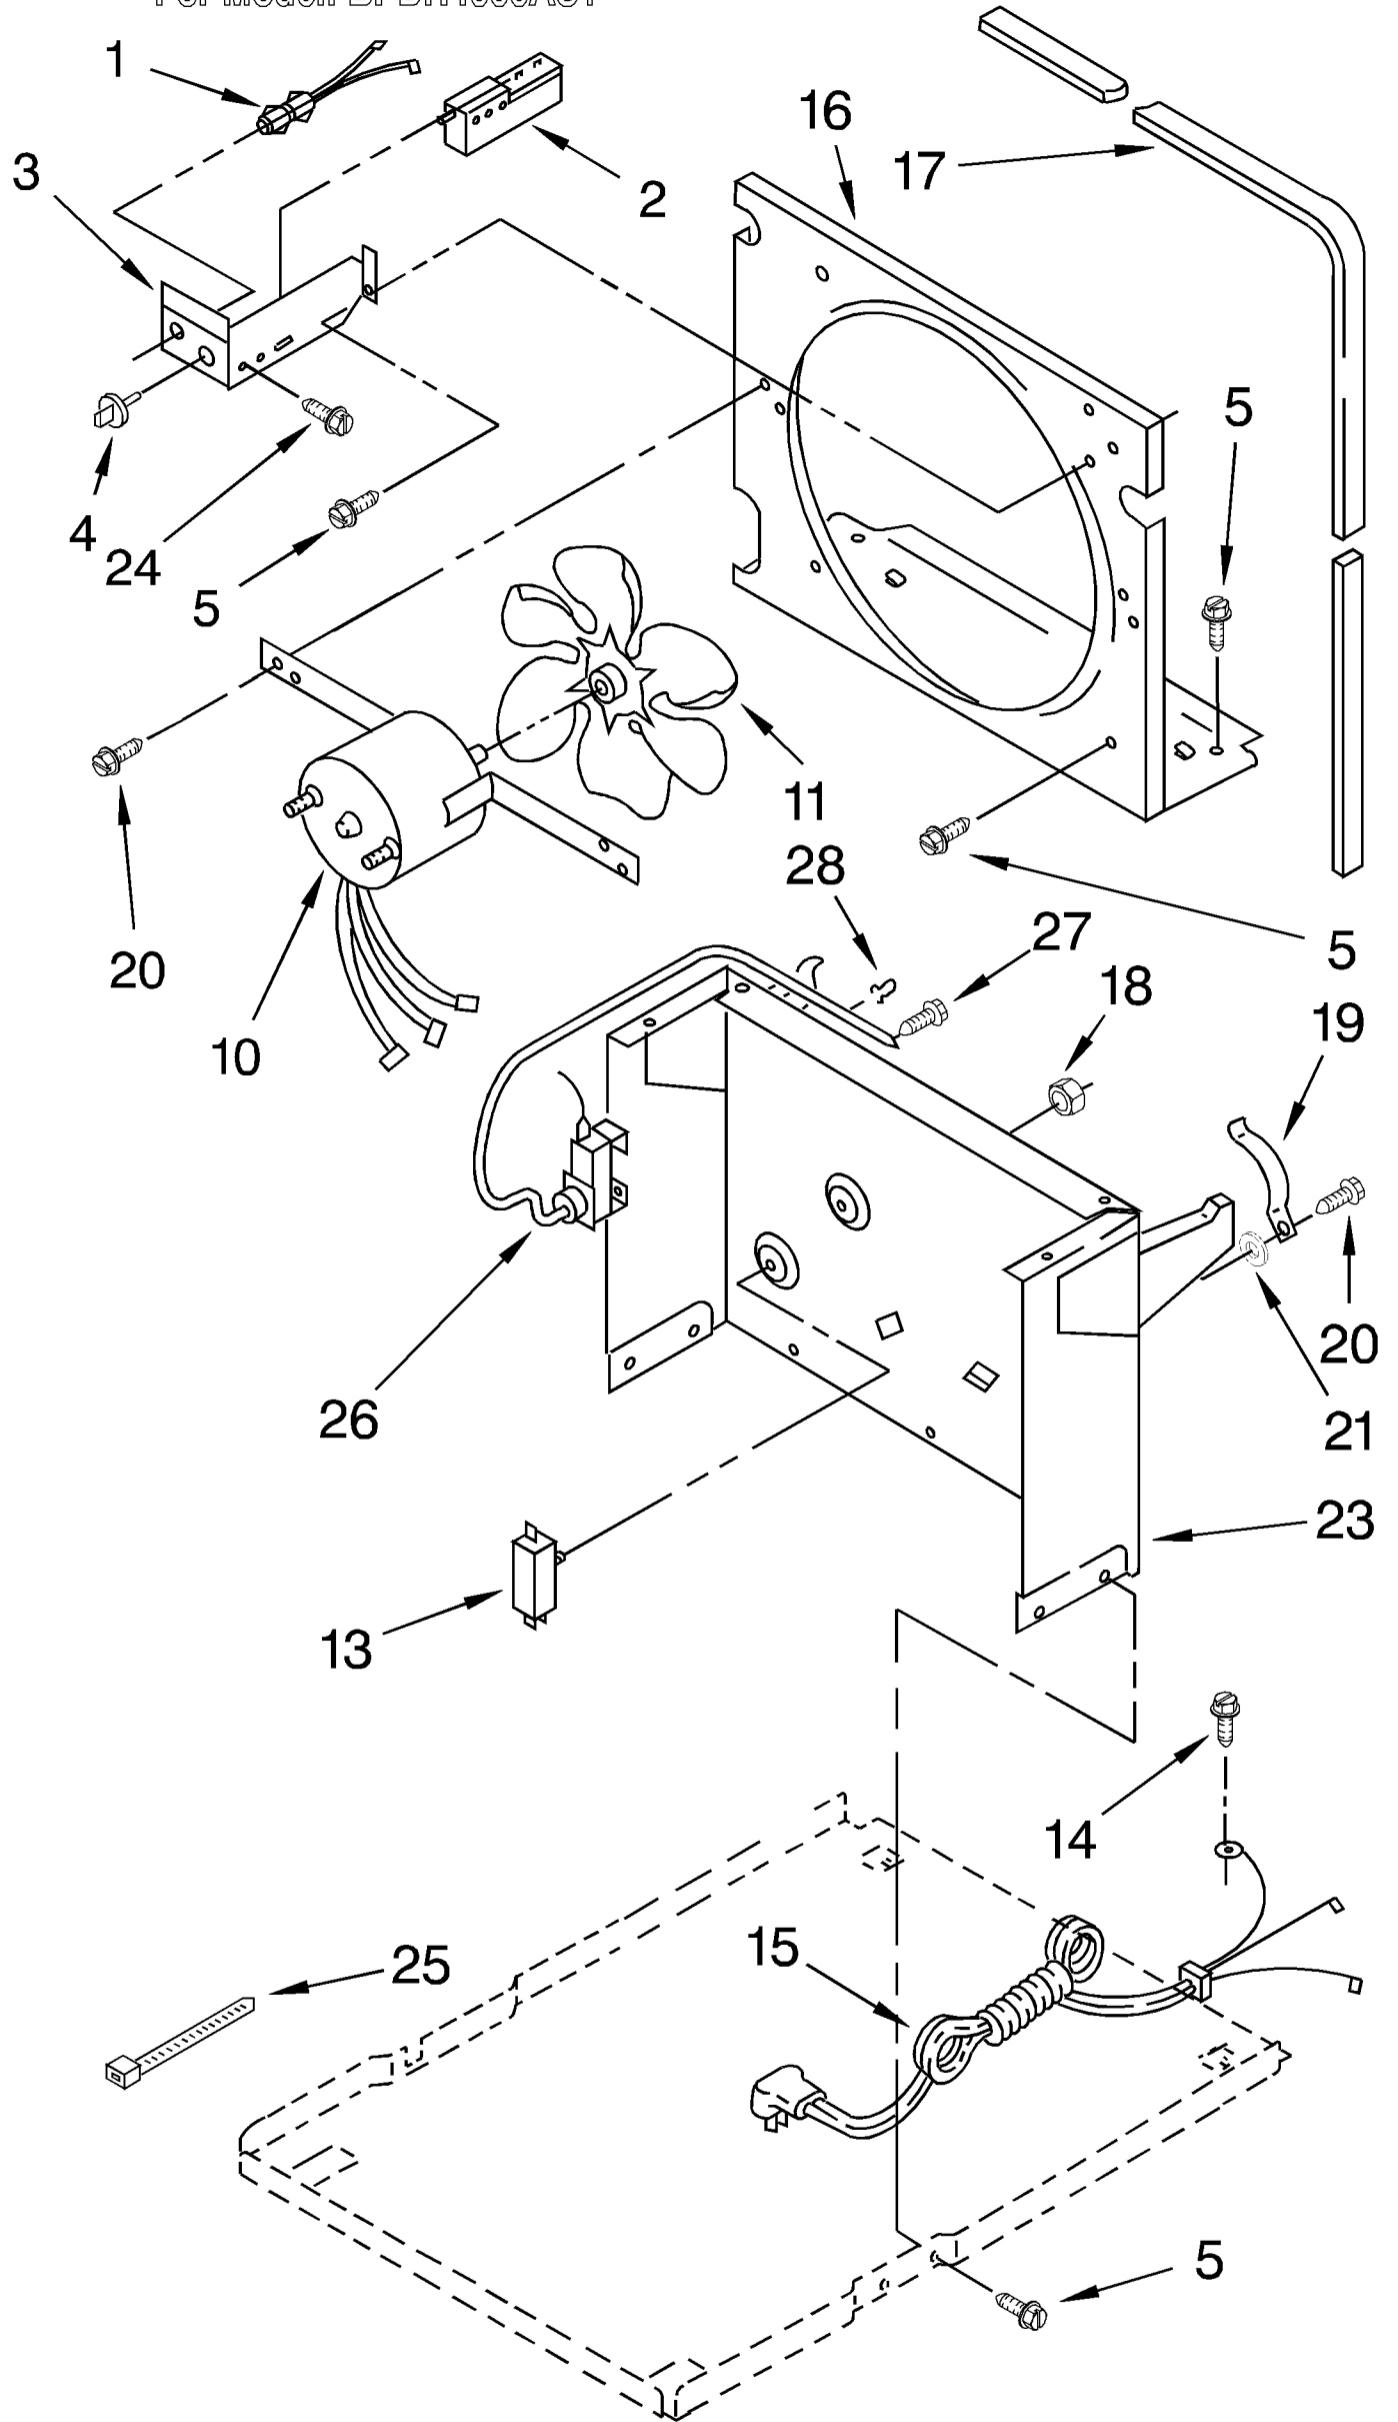

# PARTS LIST

for

**DEHUMIDIFIER**

**MODEL**

**BPDH4000AS1**

# AIR FLOW AND CONTROL PARTS

For Model: BPDH4000AS1

FOR ORDERING INFORMATION REFER TO PARTS PRICE LIST

1	1158419	Indicator, Light
2	1162578	Humidistat, Control
3	951284	Bracket, Humidistat
4	1162670	Knob, Humidistat Control
5	488624	Screw, Sm #8 x 3/8
10	1162030	Motor, Fan
11	949645	Blade, Fan
13	999747	Switch, Water Level Control
14	487871	Screw, 8-32 x 3/8
15	1155670	Cord, Appliance
16	998779	Plate, Orifice
17	1162704	Seal
18	489001	Palnut, 3/8-32
19	1161718	Spring, Water Level
20	488248	Screw, S.M.#8 x 3/4A
21		Washer, Repair
	489083	.045 Thickness
	489029	.062 Thickness
	489091	.091 Thickness
23	1163800	Support
24	1162513	Screw, 8 - 18 x 1/4 (2)
25	602851	Tie, Cable
26	1155109	Thermostat, De-icer
27	488234	Screw, 8-32 x 1/4 (2)
28	471363	Clamp, Tube (2)

UNIT PARTS  
For Model: BPDH4000AS1

FOR ORDERING INFORMATION REFER TO PARTS PRICE LIST

1	1162646	Condenser
2	1162154	Tube, Restrictor (Length 36.00")
3	1162526	Strainer
4	1162348	Seal, Evaporator Top
5	1158407	Bend, Return
6		Spring, Overload
	549086	Service
7	951886	Glide (2)
8	855199	Bend, Return (17)
9	854624	Bend, Return
10		Overload
	1158823	Production
	876686	Service
11		Relay, Start
	1156815	Production
	876689	Service
12		Cover, Terminal
	1157582	Production
	865068	Service
13		Retainer, Cover
	938384	Production
	831282	Service
14	1162933	Evaporator
15	488480	Screw, 8 x 1/2 (4)
16	1162372	Seal
17	708531	Bend, Return
18	1163835	Screw, 1/4-28 x 1" (4)
19	484136	Harness, Wire
20	1156748	Grommet (4)
21	1157584	Base
22	998726	Roller (2)
23	708532	Bend, Return
24	489015	Pin, Roller (2)
25	1156854	Compressor, (Complete Assembly)
26	1156533	Bend, Return