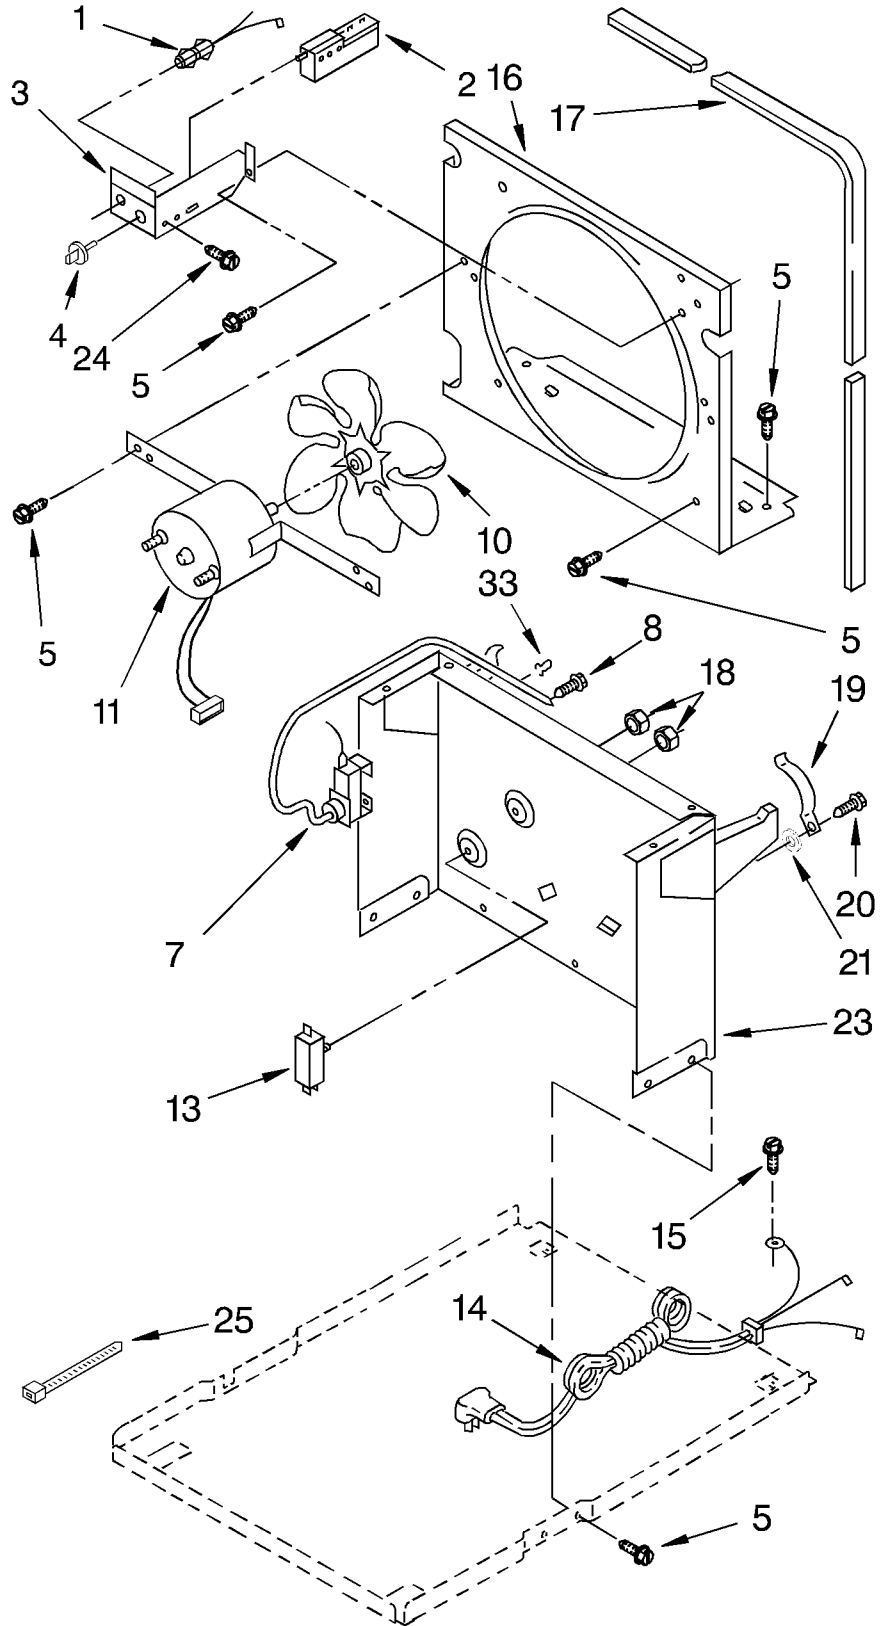

LITERATURE PARTS

	LIT1165327	Sheet, Tech
	LIT1165310	Diagram, Wiring
	LIT1162709	Use & Care Guide Manual
2	1162154	Tube, Restrictor (46.0" Length)
3	1162526	Strainer
4	950058	Relay
5	1163097	Condenser
6	1158407	Bend Return (1)
9	950061	Spring, Overload
10	1163837	Overload
11	708531	Bend Return (8)
12	950055	Cover, Terminal
13	950056	Retainer, Cover
14	1162933	Evaporator
16	1162372	Seal
17	646498	Sleeve (4)
18	1166034	Bolt, 1/4-28 x 1 (4)
19	1164816	Harness, Wire
20	646499	Grommet (4)
21	1157584	Base
22	998726	Roller (2)
23	489015	Roll Pin-2.0 LG
24	951886	Glide-Natural (2)
25	1164774	Compressor, (Complete Assembly)
26	708532	Bend, Return (4)
27	855199	Bend, Return (8)
28	854624	Bend, Return (1)
29	1156533	Bend, Return (1)
30	1162348	Seal, Evaporator Top

Following Parts Not Illustrated and Optional Parts Not Included

1162476	PTC Start Device
1162477	PTC Clamp
1162377	Wire Assy. (2)
488480	Screw 8-18 x 1/2

REFRIGERANT CHARGE 8.75 OZ.

# AIR FLOW AND CONTROL PARTS

For Model: BPDH4000AS2

1	1164804	Light, Indicator
2	1162578	Humidistat, Control
3	951284	Bracket, Control
4	1162670	Knob, Control (1)
5	488480	Screw, S.M. #8 x 1/2
7	1164779	Control, Deicer
8	488234	Screw, 8-32 x 1/4 (2)
10	949645	Blade, Fan
11	1164813	Motor, Fan
13	999747	Switch, Water Level Control
14	1164784	Cord, Appliance
15	487871	Screw, 8-32 x 3/8
16	998779	Plate, Orifice
17	1162704	Seal
18	489001	Palnut, 3/8-32
19	1161718	Spring, Water Level
20	1166054	Screw 8-18 x 5/8
21		Washer, Repair
	489083	.030 Thickness
	489091	.045 Thickness
	489029	.060 Thickness
23	1163800	Support
24	1162513	Screw, S.M.#8 x 1/4
25	602851	Tie, Cable (3)
33	471363	Clamp, Tube To Evaporator Mtg (2)

# CABINET PARTS

For Model: BPDH4000AS2

1	998821	Cabinet
2	1164763	Screw, 8-32 x 1/2 (2)
3	998813	Retainer, Pin (2) (Rear Grille)
5	1162669	Grille, Front
6	998846	Lens, Light
7	998832	Grille, Rear
8	489073	Screw, 8 x 3/8
9	948584	Spacer, Grille
11	1158781	Screw
12	951901	Pan, Condensate