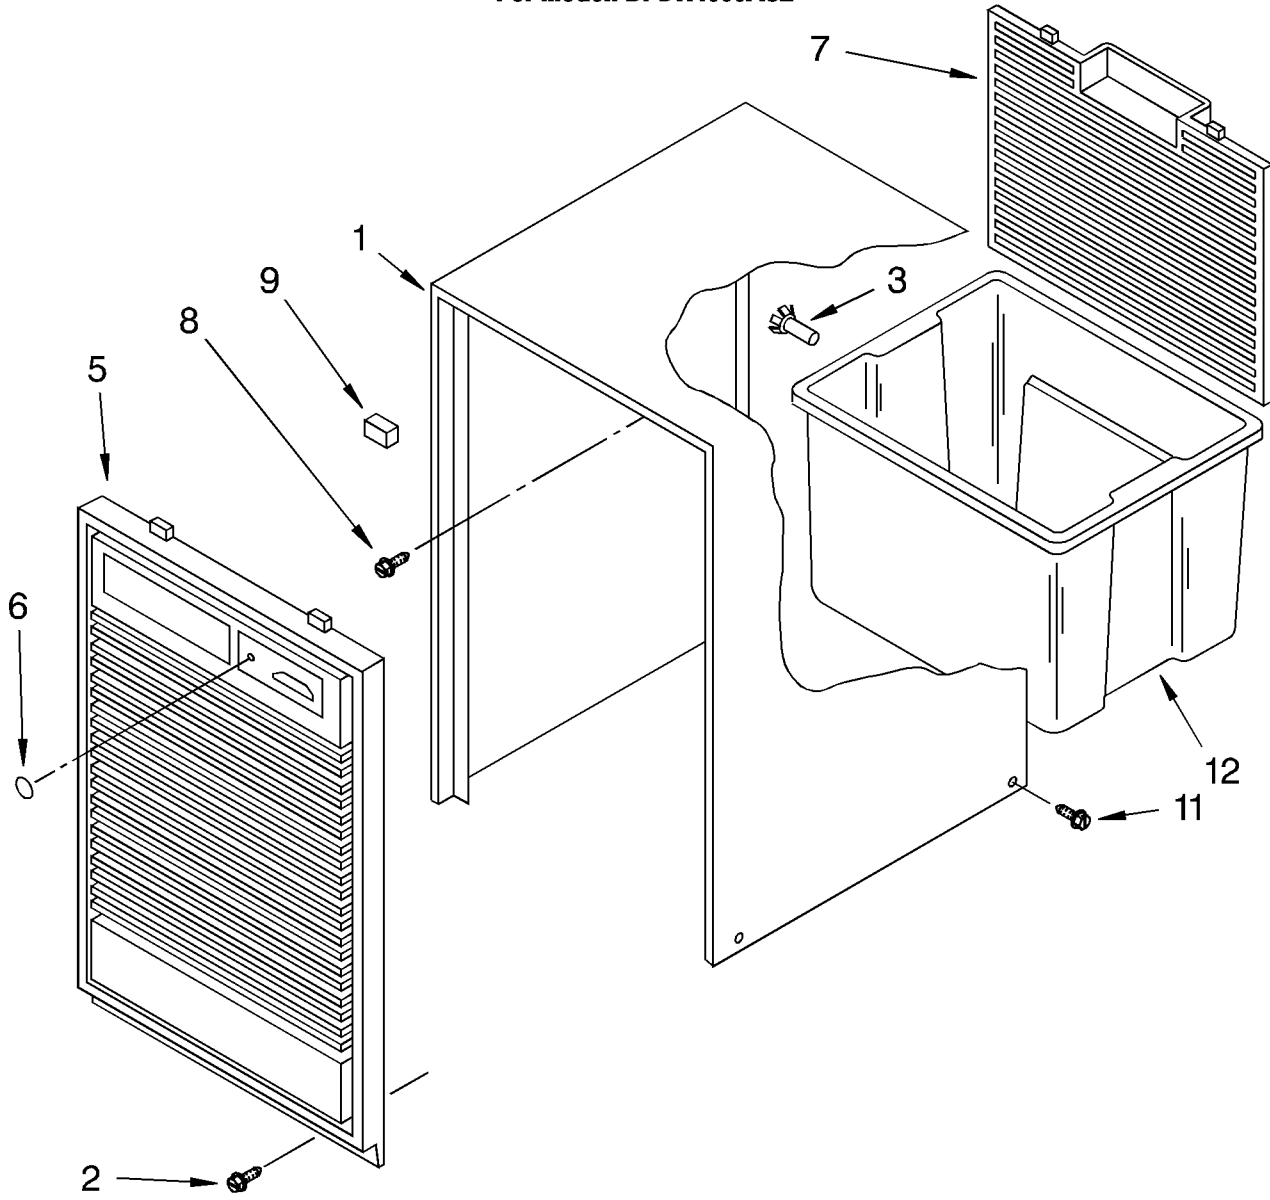

CABINET PARTS

For Model: BPDH4000AS2