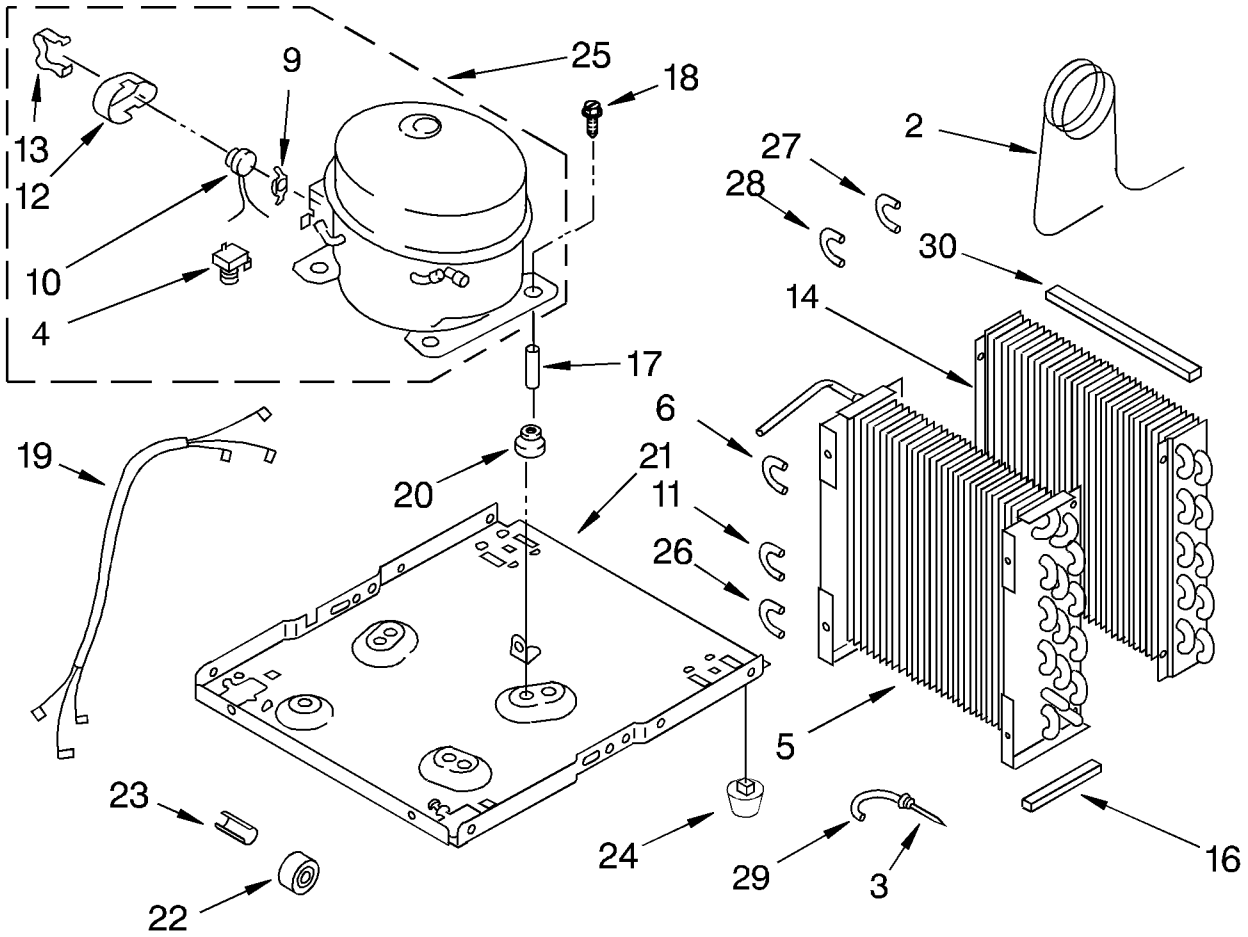

LITERATURE PARTS

	LIT1165327	Sheet, Tech
	LIT1165310	Diagram, Wiring
	LIT1162709	Use & Care Guide Manual
2	1162154	Tube, Restrictor (46.0" Length)
3	1162526	Strainer
4	950058	Relay
5	1163097	Condenser
6	1158407	Bend Return (1)
9	950061	Spring, Overload
10	1163837	Overload
11	708531	Bend Return (8)
12	950055	Cover, Terminal
13	950056	Retainer, Cover
14	1162933	Evaporator
16	1162372	Seal
17	646498	Sleeve (4)
18	1166034	Bolt, 1/4-28 x 1 (4)
19	1164816	Harness, Wire
20	646499	Grommet (4)
21	1157584	Base
22	998726	Roller (2)
23	489015	Roll Pin-2.0 LG
24	951886	Glide-Natural (2)
25	1164774	Compressor, (Complete Assembly)
26	708532	Bend, Return (4)
27	855199	Bend, Return (8)
28	854624	Bend, Return (1)
29	1156533	Bend, Return (1)
30	1162348	Seal, Evaporator Top

Following Parts Not Illustrated and Optional Parts Not Included

1162476	PTC Start Device
1162477	PTC Clamp
1162377	Wire Assy. (2)
488480	Screw 8-18 x 1/2

REFRIGERANT CHARGE 8.75 OZ.

# AIR FLOW AND CONTROL PARTS

For Model: BPDH4000AS2

1	1164804	Light, Indicator
2	1162578	Humidistat, Control
3	951284	Bracket, Control
4	1162670	Knob, Control (1)
5	488480	Screw, S.M. #8 x 1/2
7	1164779	Control, Deicer
8	488234	Screw, 8-32 x 1/4 (2)
10	949645	Blade, Fan
11	1164813	Motor, Fan
13	999747	Switch, Water Level Control
14	1164784	Cord, Appliance
15	487871	Screw, 8-32 x 3/8
16	998779	Plate, Orifice
17	1162704	Seal
18	489001	Palnut, 3/8-32
19	1161718	Spring, Water Level
20	1166054	Screw 8-18 x 5/8
21		Washer, Repair
	489083	.030 Thickness
	489091	.045 Thickness
	489029	.060 Thickness
23	1163800	Support
24	1162513	Screw, S.M.#8 x 1/4
25	602851	Tie, Cable (3)
33	471363	Clamp, Tube To Evaporator Mtg (2)