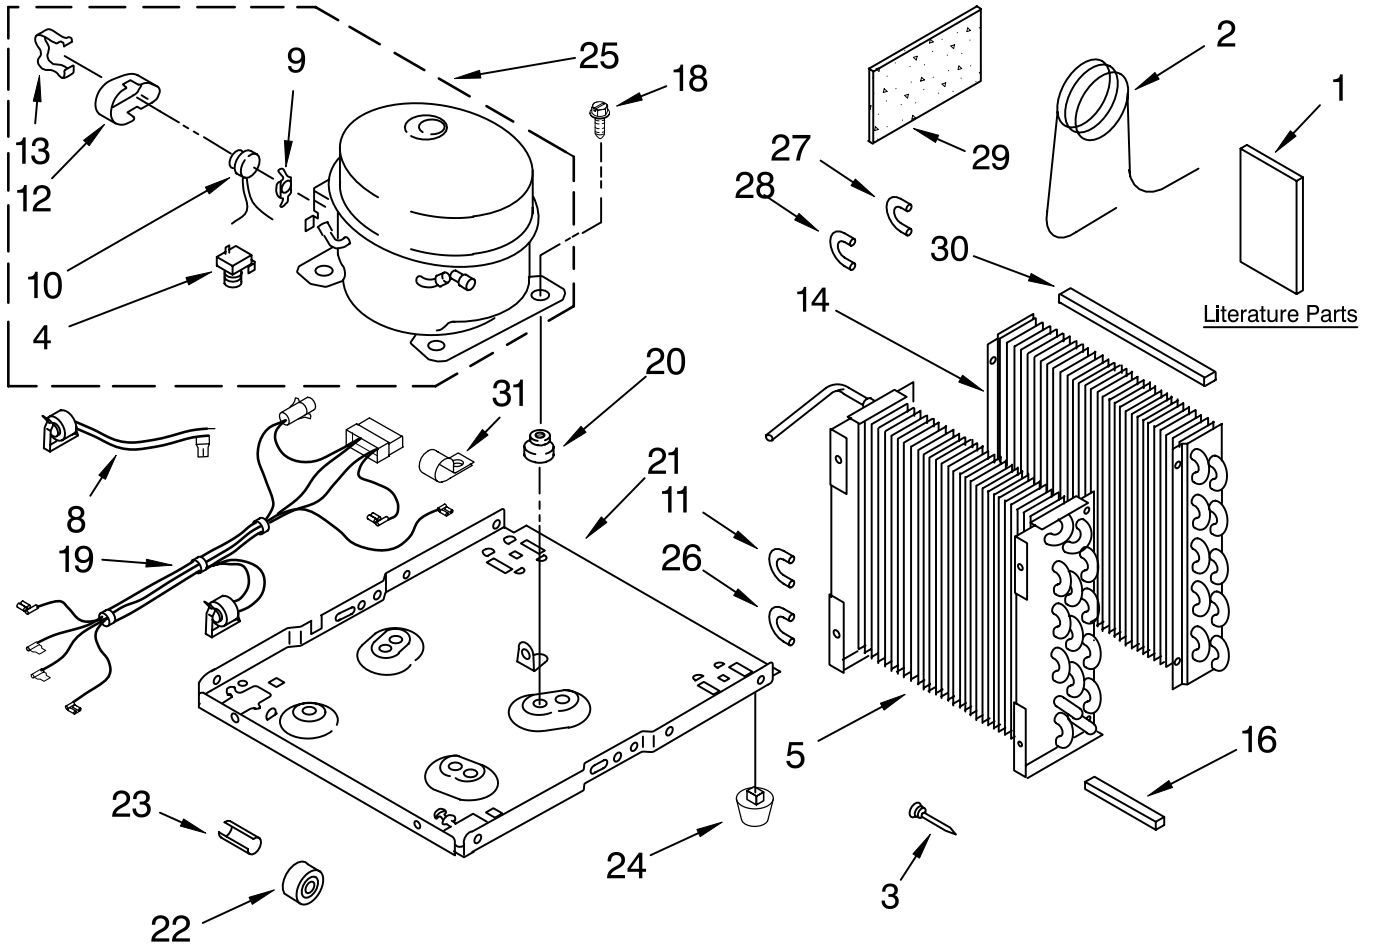

----- Manual continues below -----

Illus. No.	Part No.	DESCRIPTION
1	LITERATURE PARTS	
	LIT1168183	Sheet, Tech
	LIT1167573	Diagram, Wiring
	LIT1169993	Use & Care Guide
2	1168191	Tube, Restrictor (46.0" Length)
3	1162526	Strainer
4	950058	Relay
5	1167544	Condenser
8	1167574	Deicer, Bimetal
9	950061	Spring, Overload
10	1163837	Overload
11	708531	Bend Return (10)
12	950055	Cover, Terminal
13	950056	Cover, Retainer
14	1168186	Evaporator
16	1162372	Seal
18	1166034	Bolt, 1/4-28 x 1 (4)
19	1167561	Harness, Wire

Illus. No.	Part No.	DESCRIPTION
20	1100826	Grommet (4)
21	1157584	Base
22	998726	Roller (2)
23	489015	Roll Pin-2.0 LG
24	951886	Glide-Natural (2)
25	1164774	Compressor, (Complete Assembly)
26	708532	Bend, Return (4)
27	855199	Bend, Return (8)
28	1169760	Bend, Return (1)
29	1162650	Insulation (Restrictor Tube)
30	1162348	Seal, Evaporator (Top)
31	1180752	Relief, Strain

AIR FLOW AND CONTROL PARTS

For Model: BPDH4000FS0

Illus. No.	Part No.	DESCRIPTION
1	1164804	Light, Indicator
2	1166055	Humidstat, Control
3	1167040	Bracket, Control
4	1166806	Knob, Control (1)
5	488480	Screw, S.M. #8 x 1/2
10	949645	Blade, Fan
11	1164813	Motor, Fan
13	999747	Switch, Water Level Control
14	1164784	Cord, Appliance
15	487871	Screw, 8-32 x 3/8
16	1166838	Plate, Orifice
17	1162704	Seal
18	489001	Palnut, 3/8-32
19	1161718	Spring, Water Level
20	486194	Screw #8 x 1/2A
21	489029	Washer, Repair .060 Thickness
23	1163800	Support
24	1159222	Screw, #8 x 1/4
25	602851	Tie, Cable (3)

CABINET PARTS

For Model: BPDH4000FS0

Illus. No.	Part No.	DESCRIPTION
1	1166059	Cabinet
2	1166815	Screw, 8-32 x 1/2 (2)
3	998813	Retainer, Pin (2) (Rear Grille)
5	1168287	Grille, Front
7	1166805	Grille, Rear
8	488624	Screw, 8 x 3/8
11	1166816	Screw
12	1166060	Pan, Condensate