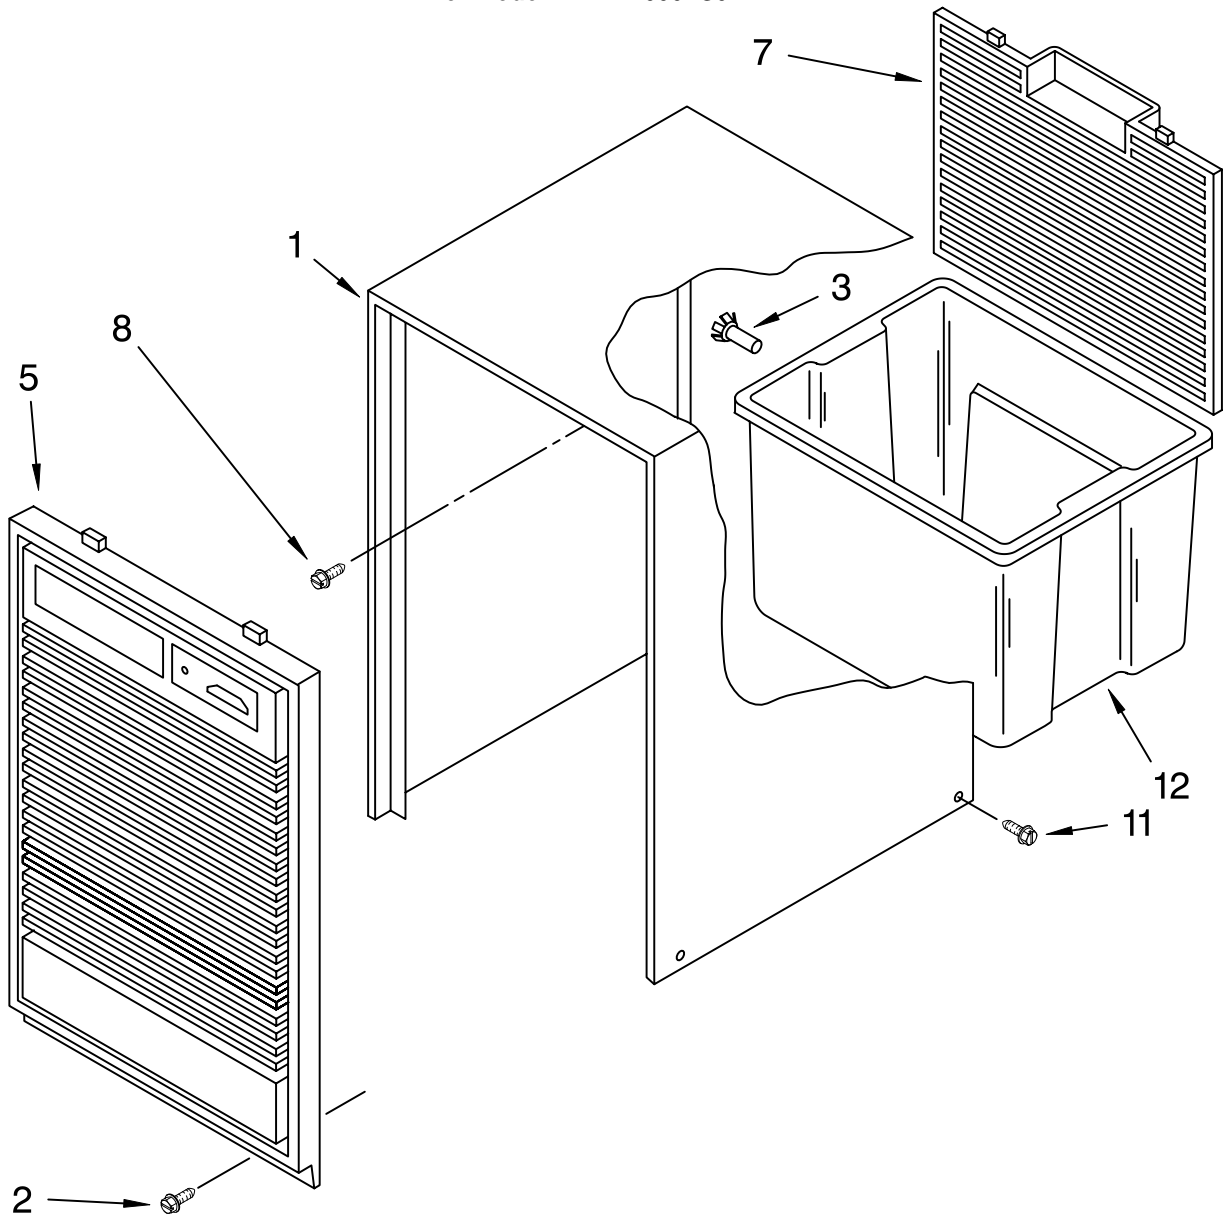

AIR FLOW AND CONTROL PARTS

For Model: BPDH4000FS0

Illus. No.	Part No.	DESCRIPTION
1	1164804	Light, Indicator
2	1166055	Humidistat, Control
3	1167040	Bracket, Control
4	1166806	Knob, Control (1)
5	488480	Screw, S.M. #8 x 1/2
10	949645	Blade, Fan
11	1164813	Motor, Fan
13	999747	Switch, Water Level Control
14	1164784	Cord, Appliance
15	487871	Screw, 8-32 x 3/8
16	1166838	Plate, Orifice
17	1162704	Seal
18	489001	Palnut, 3/8-32
19	1161718	Spring, Water Level
20	486194	Screw #8 x 1/2A
21	489029	Washer, Repair .060 Thickness
23	1163800	Support
24	1159222	Screw, #8 x 1/4
25	602851	Tie, Cable (3)

CABINET PARTS

For Model: BPDH4000FS0

Illus. No.	Part No.	DESCRIPTION
1	1166059	Cabinet
2	1166815	Screw, 8-32 x 1/2 (2)
3	998813	Retainer, Pin (2) (Rear Grille)
5	1168287	Grille, Front
7	1166805	Grille, Rear
8	488624	Screw, 8 x 3/8
11	1166816	Screw
12	1166060	Pan, Condensate