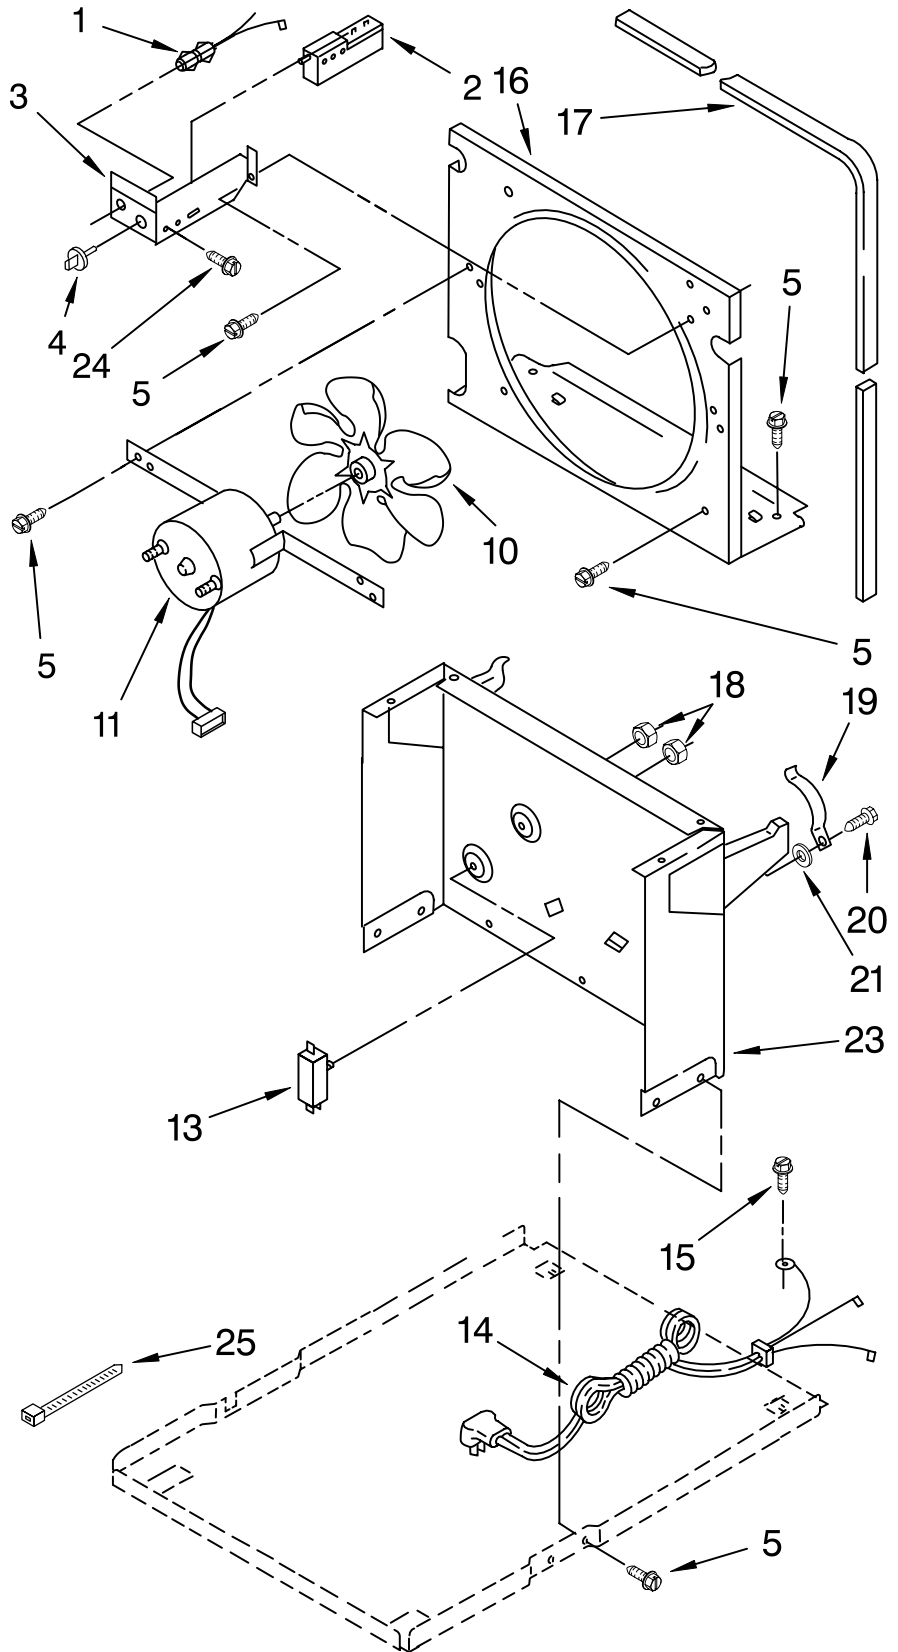

Literature Parts

Illus. No.	Part No.	DESCRIPTION
1	LIT1168183	LITERATURE PARTS Sheet, Tech
	LIT1167573	Diagram, Wiring
	LIT1169993	Use & Care Guide
2	1168191	Tube, Restrictor (46.0" Length)
3	1162526	Strainer
4	950058	Relay
5	1167544	Condenser
8	1167574	Deicer, Bimetal
9	950061	Spring, Overload
10	1163837	Overload
11	708531	Bend Return (10)
12	950055	Cover, Terminal
13	950056	Cover, Retainer
14	1168186	Evaporator
16	1162372	Seal
18	1166034	Bolt, 1/4-28 x 1 (4)
19	1167561	Harness, Wire

Illus. No.	Part No.	DESCRIPTION
20	1100826	Grommet (4)
21	1157584	Base
22	998726	Roller (2)
23	489015	Roll Pin-2.0 LG
24	951886	Glide-Natural (2)
25	1164774	Compressor, (Complete Assembly)
26	708532	Bend, Return (4)
27	855199	Bend, Return (8)
28	1169760	Bend, Return (1)
29	1162650	Insulation (Restrictor Tube)
30	1162348	Seal, Evaporator (Top)
31	1180752	Relief, Strain

REFRIGERANT CHARGE

8.75 OZ.

Illus. Part No. DESCRIPTION

Following Parts Not Illustrated
and Optional Parts Not Included

- 1162476 PTC Start Device
- 1162477 PTC Clamp
- 1162377 Wire Assy. (2)
- 488480 Screw 8-18 x 1/2

AIR FLOW AND CONTROL PARTS

For Model: BPDH4000FS0

Illus. No.	Part No.	DESCRIPTION
1	1164804	Light, Indicator
2	1166055	Humidistat, Control
3	1167040	Bracket, Control
4	1166806	Knob, Control (1)
5	488480	Screw, S.M. #8 x 1/2
10	949645	Blade, Fan
11	1164813	Motor, Fan
13	999747	Switch, Water Level Control
14	1164784	Cord, Appliance
15	487871	Screw, 8-32 x 3/8
16	1166838	Plate, Orifice
17	1162704	Seal
18	489001	Palnut, 3/8-32
19	1161718	Spring, Water Level
20	486194	Screw #8 x 1/2A
21	489029	Washer, Repair .060 Thickness
23	1163800	Support
24	1159222	Screw, #8 x 1/4
25	602851	Tie, Cable (3)