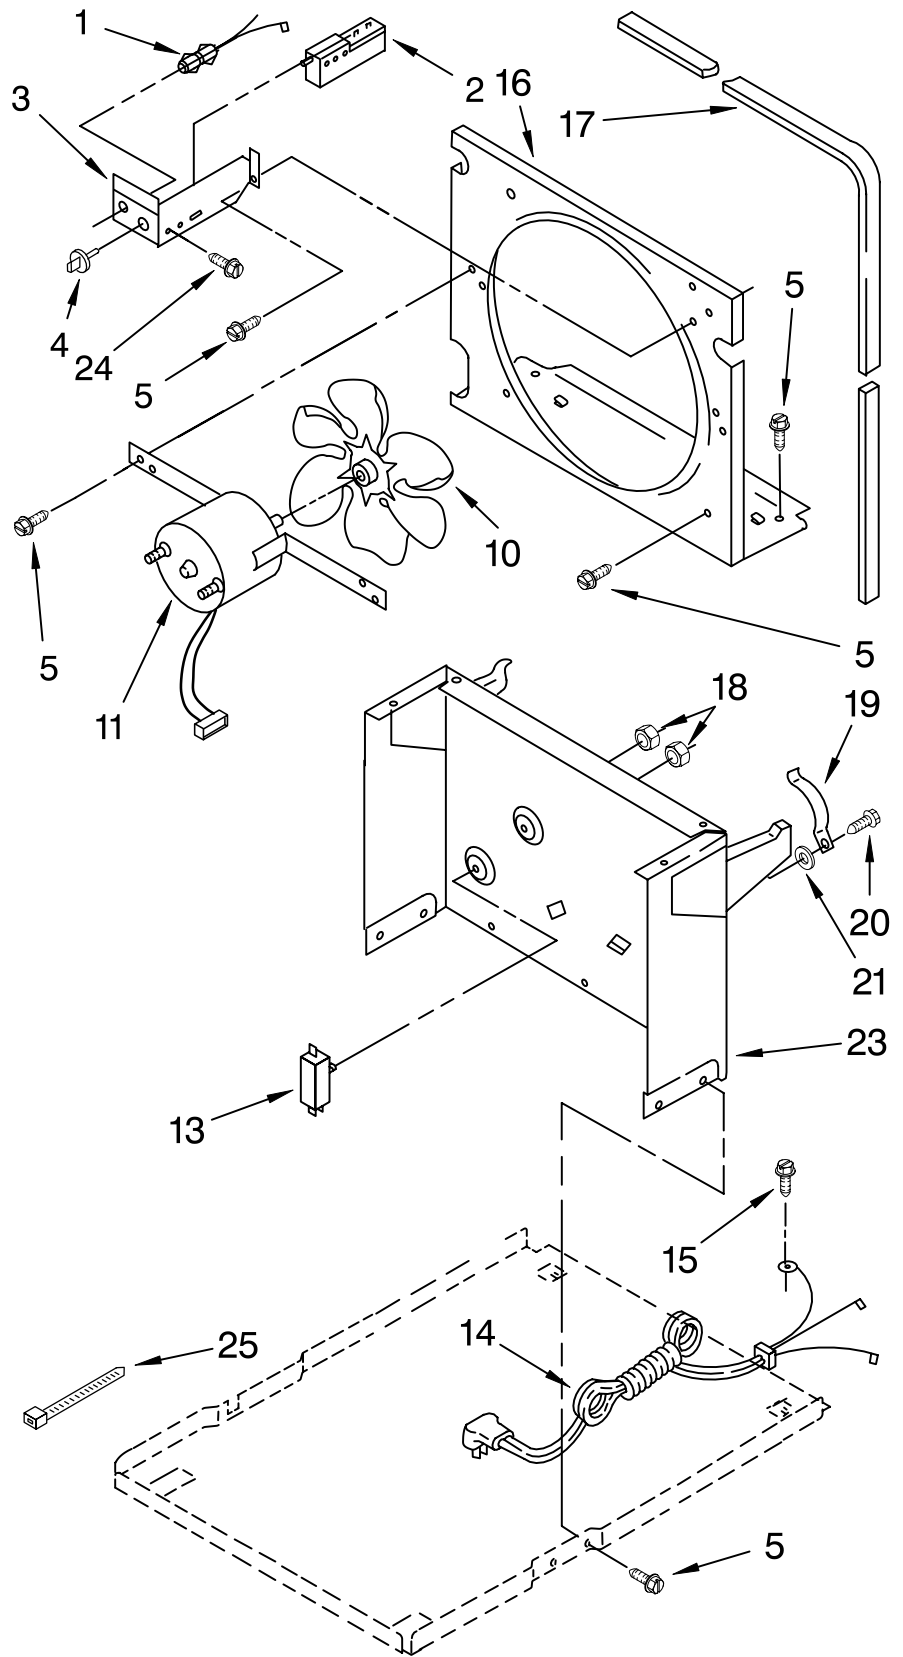

----- Manual continues below -----

Illus. No.	Part No.	DESCRIPTION
1	LITERATURE PARTS	
	LIT1168183	Sheet, Tech
	LIT1167573	Diagram, Wiring
	LIT1169993	Use & Care Guide
2	1168191	Tube, Restrictor (46.0" Length)
3	1162526	Strainer
4	950058	Relay
5	1167544	Condenser
8	1167574	Deicer, Bimetal
9	950061	Spring, Overload
10	1163837	Overload
11	708531	Bend Return (10)
12	950055	Cover, Terminal
13	950056	Cover, Retainer
14	1168186	Evaporator
16	1162372	Seal
18	1166034	Bolt, 1/4-28 x 1 (4)
19	1167561	Harness, Wire

Illus. No.	Part No.	DESCRIPTION
20	1100826	Grommet (4)
21	1157584	Base
22	998726	Roller (2)
23	489015	Roll Pin-2.0 LG
24	951886	Glide-Natural (2)
25	1164774	Compressor, (Complete Assembly)
26	708532	Bend, Return (4)
27	855199	Bend, Return (8)
28	1169760	Bend, Return (1)
29	1162650	Insulation (Restrictor Tube)
30	1162348	Seal, Evaporator (Top)
31	1180752	Relief, Strain

REFRIGERANT CHARGE

8.75 OZ.

Illus. No.	Part No.	DESCRIPTION
Following Parts Not Illustrated and Optional Parts Not Included		

- 1162476 PTC Start Device
- 1162477 PTC Clamp
- 1162377 Wire Assy. (2)
- 488480 Screw 8-18 x 1/2

AIR FLOW AND CONTROL PARTS

For Model: BPDH4000FS0

Illus. No.	Part No.	DESCRIPTION
1	1164804	Light, Indicator
2	1166055	Humidstat, Control
3	1167040	Bracket, Control
4	1166806	Knob, Control (1)
5	488480	Screw, S.M. #8 x 1/2
10	949645	Blade, Fan
11	1164813	Motor, Fan
13	999747	Switch, Water Level Control
14	1164784	Cord, Appliance
15	487871	Screw, 8-32 x 3/8
16	1166838	Plate, Orifice
17	1162704	Seal
18	489001	Palnut, 3/8-32
19	1161718	Spring, Water Level
20	486194	Screw #8 x 1/2A
21	489029	Washer, Repair .060 Thickness
23	1163800	Support
24	1159222	Screw, #8 x 1/4
25	602851	Tie, Cable (3)