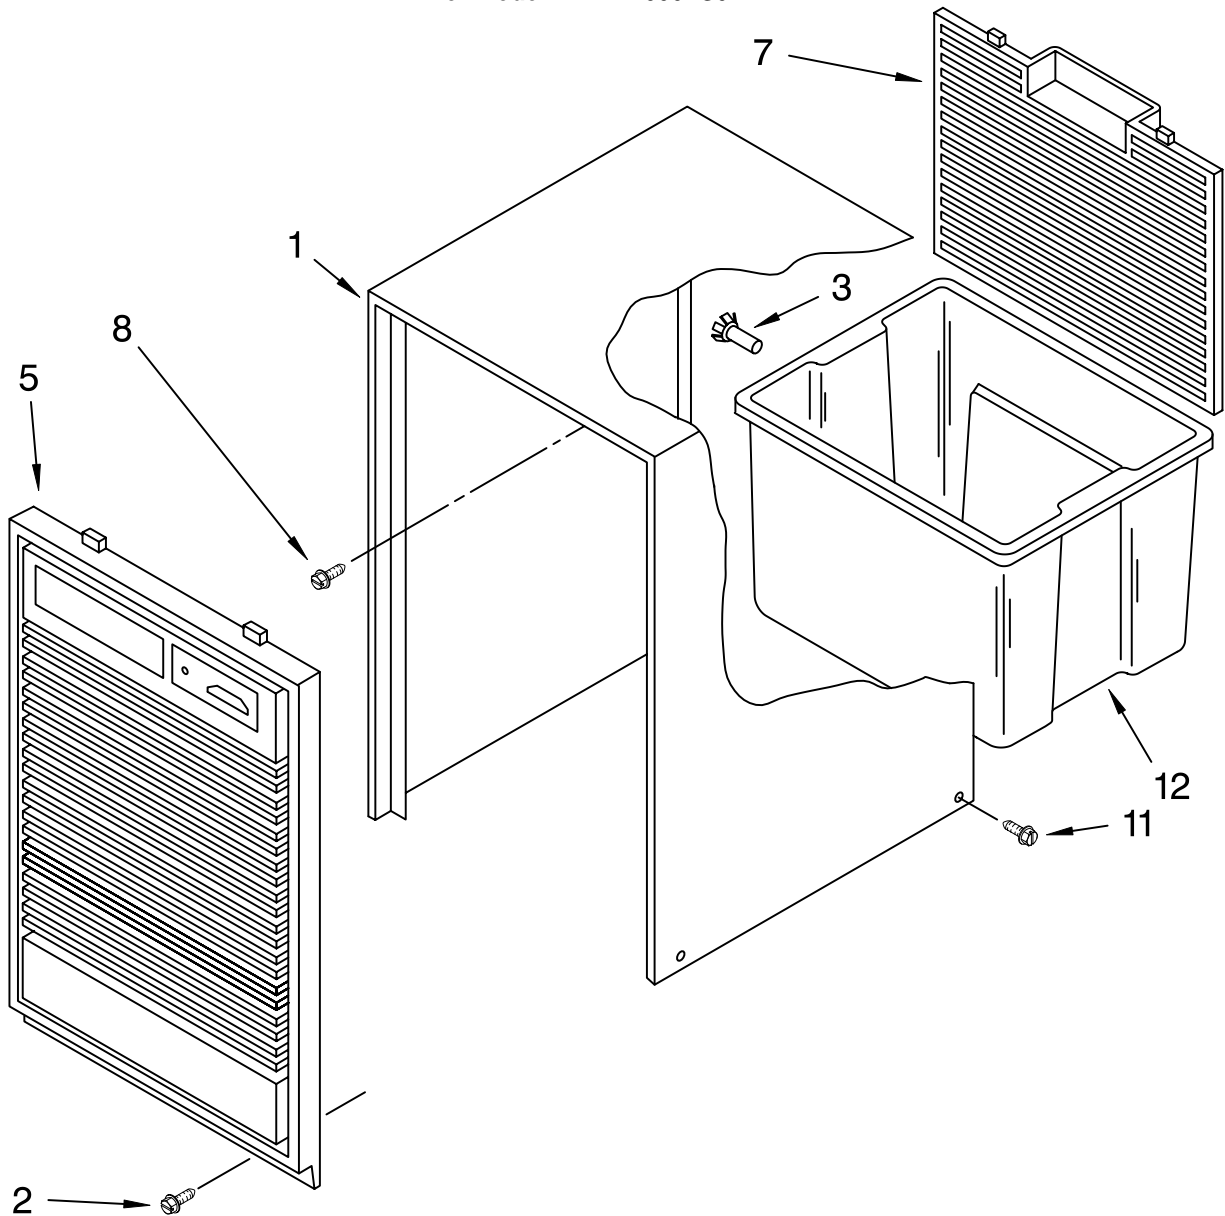

AIR FLOW AND CONTROL PARTS

For Model: BPDH4000FS0

Illus. No.	Part No.	DESCRIPTION
1	1164804	Light, Indicator
2	1166055	Humidstat, Control
3	1167040	Bracket, Control
4	1166806	Knob, Control (1)
5	488480	Screw, S.M. #8 x 1/2
10	949645	Blade, Fan
11	1164813	Motor, Fan
13	999747	Switch, Water Level Control
14	1164784	Cord, Appliance
15	487871	Screw, 8-32 x 3/8
16	1166838	Plate, Orifice
17	1162704	Seal
18	489001	Palnut, 3/8-32
19	1161718	Spring, Water Level
20	486194	Screw #8 x 1/2A
21	489029	Washer, Repair .060 Thickness
23	1163800	Support
24	1159222	Screw, #8 x 1/4
25	602851	Tie, Cable (3)

CABINET PARTS

For Model: BPDH4000FS0

Illus. No.	Part No.	DESCRIPTION
1	1166059	Cabinet
2	1166815	Screw, 8-32 x 1/2 (2)
3	998813	Retainer, Pin (2) (Rear Grille)
5	1168287	Grille, Front
7	1166805	Grille, Rear
8	488624	Screw, 8 x 3/8
11	1166816	Screw
12	1166060	Pan, Condensate