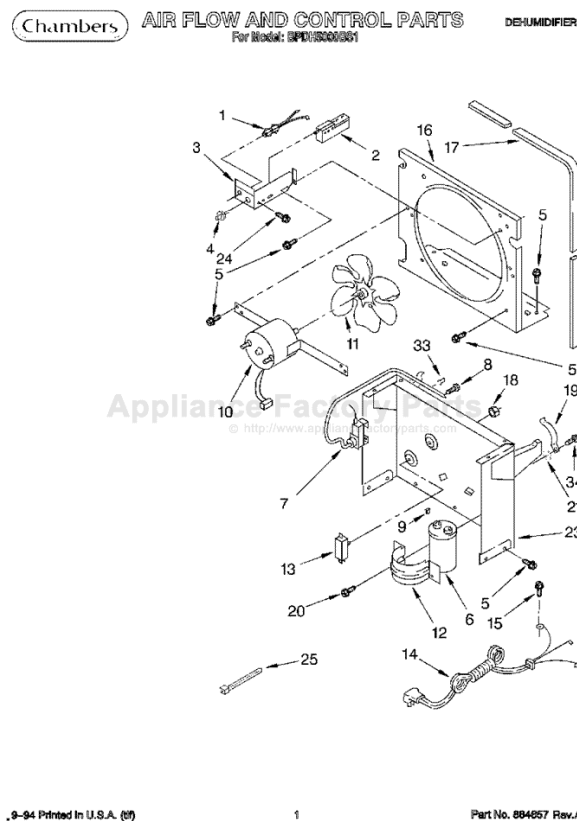

[Find Your KITCHENAID Dehumidifier Parts - Select From 14 Models](#)

----- Manual continues below -----