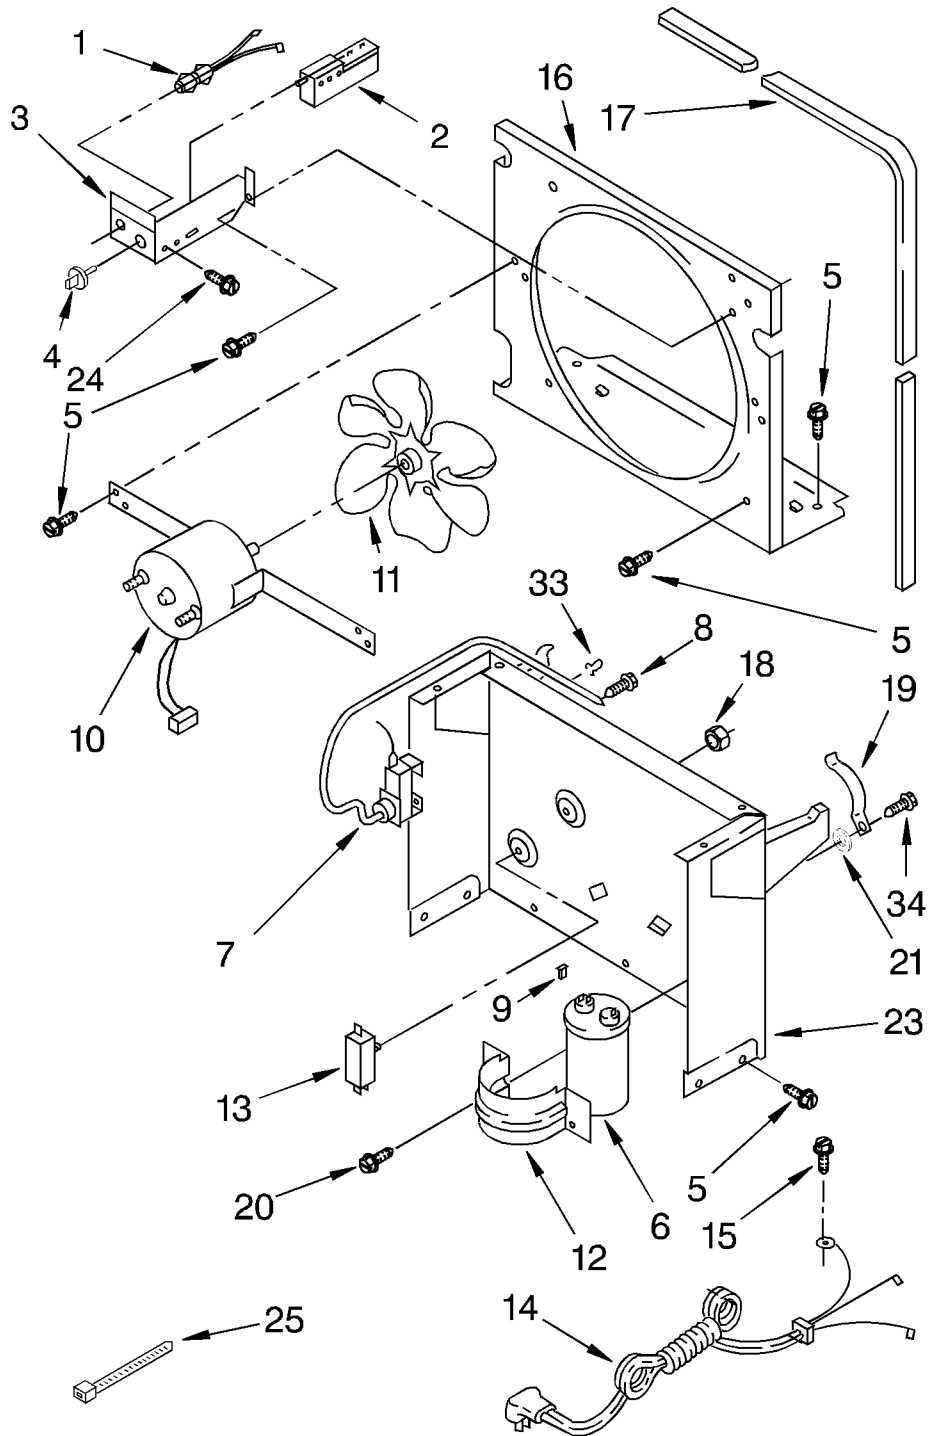

----- Manual continues below -----

1	1164804	Light, Indicator
2	1162578	Humidistat, Control
3	951284	Bracket, Control
4	1162670	Knob, Control
5	488480	Screw, S.M. #8 x 1/2
6	1162586	Capacitor
7	1164779	Thermostat, De-icer
8	488234	Screw, 8-32 x 1/4 (2)
9	1159258	Cap, Tab
10	1164813	Motor, Fan
11	949645	Blade, Fan
12	1163801	Bracket, Cap Mtg
13	999747	Switch, Water Level Control
14	1164784	Cord, Appliance
15	487871	Screw, 8-32 x 3/8
16	998779	Plate, Orifice
17	1162704	Seal
18	489001	Palnut, 3/8-32
19	1161718	Spring, Water Level
20	488480	Screw, 8x1/2 (2)
21		Washer, Repair
	489083	.030 Thickness
	489029	.062 Thickness
	489091	.091 Thickness
23	1163800	Support
24	1162513	Screw (2)
25	602851	Tie, Cable (2)
33	471363	Clamp, Tube To Evaporator Mtg (2)
34	488248	Screw, 8 x 3/4 A

UNIT PARTS
For Model: BPDH5000BS1

1	1162154	Tube, Restrictor (36.0" Length)
3	1162526	Strainer
5	1162646	Condenser
9	798471	Gasket, Cover (Service Only)
10	876944	Plate, Compressor Mounting (Service Only)
11	643179	Spring, Mounting (Service Only)
14	1161199	Evaporator
16	1162372	Seal
18	1166034	Bolt, 1/4 - 28 x 1
19	1164819	Harness, Wire
20	646499	Grommet (4)
21	1157584	Base
22	998726	Roller (2)
23	489015	Roll Pin (2)
24	951886	Glide (2)
25	1162658	Compressor, (Complete Assembly)
26		Retainer, Cover
	950056	Production
	832008	Service
27		Cover, Terminal
	950055	Production
	798470	Service
28		Overload
	951312	Production
	798479	Service
29		Spring, Overload
	950061	Production
	798469	Service
30	646498	Sleeve (4)
31	1158407	Bend, Return (1)
32	708532	Bend, Return (4)
34	708531	Bend, Return (8)
35	1156533	Bend, Return (1)
36	855199	Bend, Return (8)
37	854624	Bend, Return (1)
38	1162348	Seal, Evap. Top