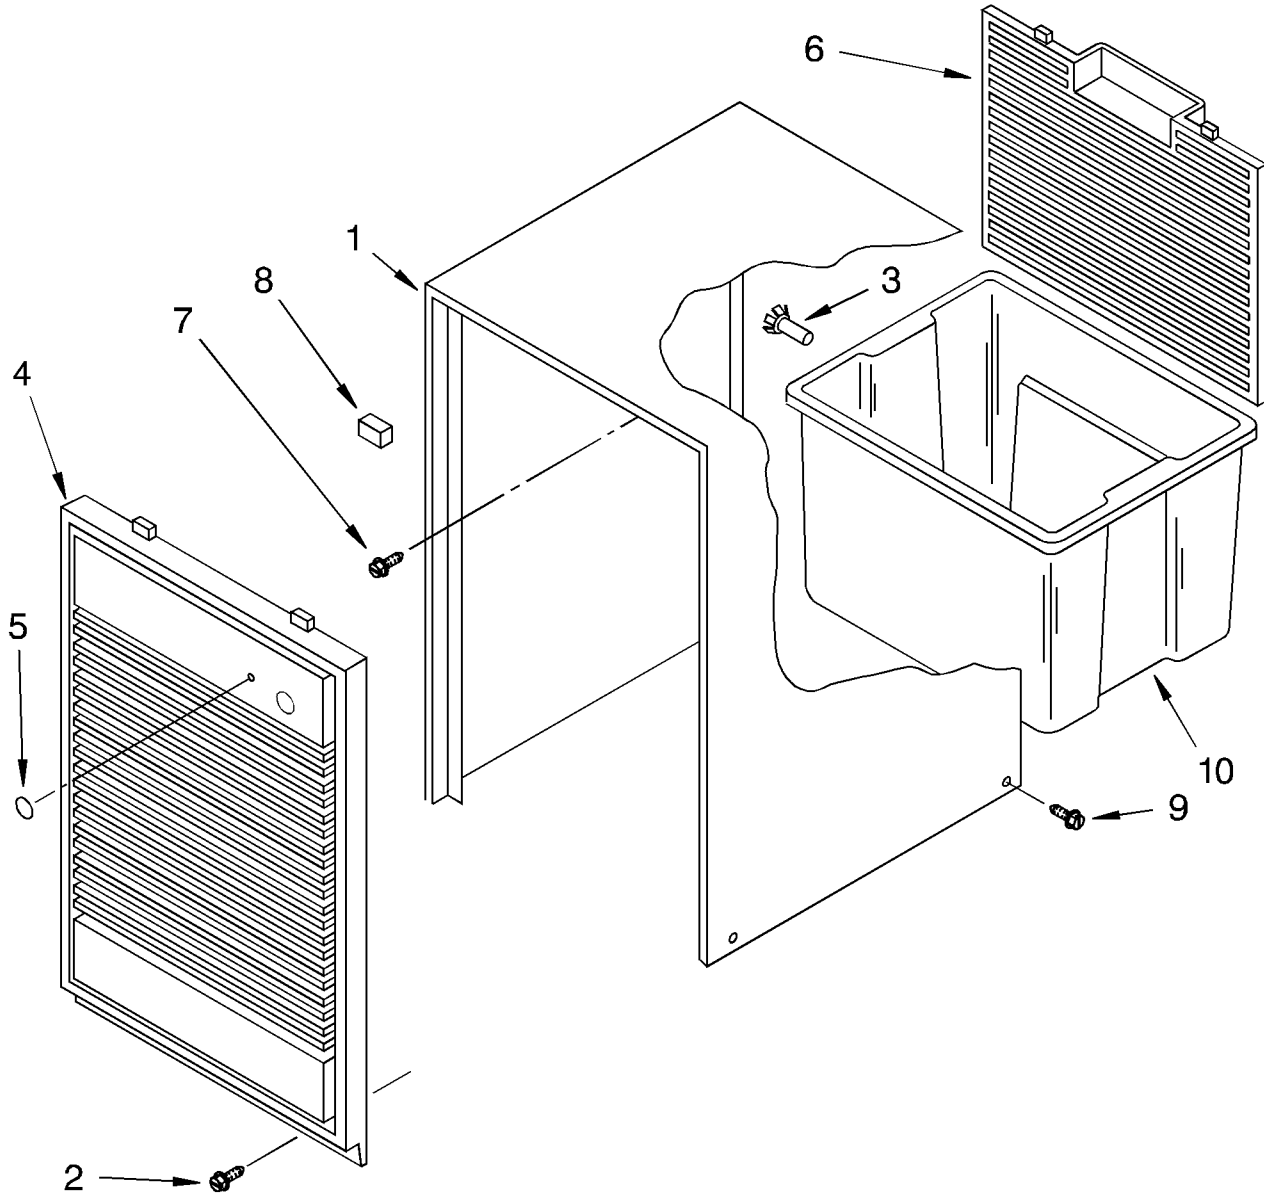

CABINET PARTS

For Model: BPDH5000BS2

1	998821	Cabinet
2	1164763	Screw, 8-32 x 1/2
3	998813	Retainer, Pin (2) (Rear Grille)
4	1162669	Grille, Front
5	998846	Lens, Light
6	998832	Grille, Rear
7	489073	Screw, SM #8 x 3/8
8	948584	Spacer, Grille
9	1158781	Screw
10	951901	Pan, Condensate

LITERATURE PARTS

LIT1166026	Tech Sheet
LIT1166025	Wiring Diagram
LIT1169993	Guide, Use and Care

Following Parts Not Illustrated and Optional Parts Not Included

485426	Lacquer, Starlight Gray (1/2 Pt. Uncut)
646753	Cap, condensate Pan
647338	Washer, Condensate Pan
799833	Epoxy, Tube (Aluminum Repair)
505168	Tape, No Drip 30'
	Valve, Access
978025	1/4" Tube O.D.
978026	5/16" Tube O.D.
978027	3/8" Tube O.D.
978028	1/2" Tube O.D.
978029	5/8" Tube O.D.
978030	3/4" Tube O.D.
978865	Seal, Ring Access Valve (20-Pack)
212643	Permagum, Sealer (4 - 12" Strips)