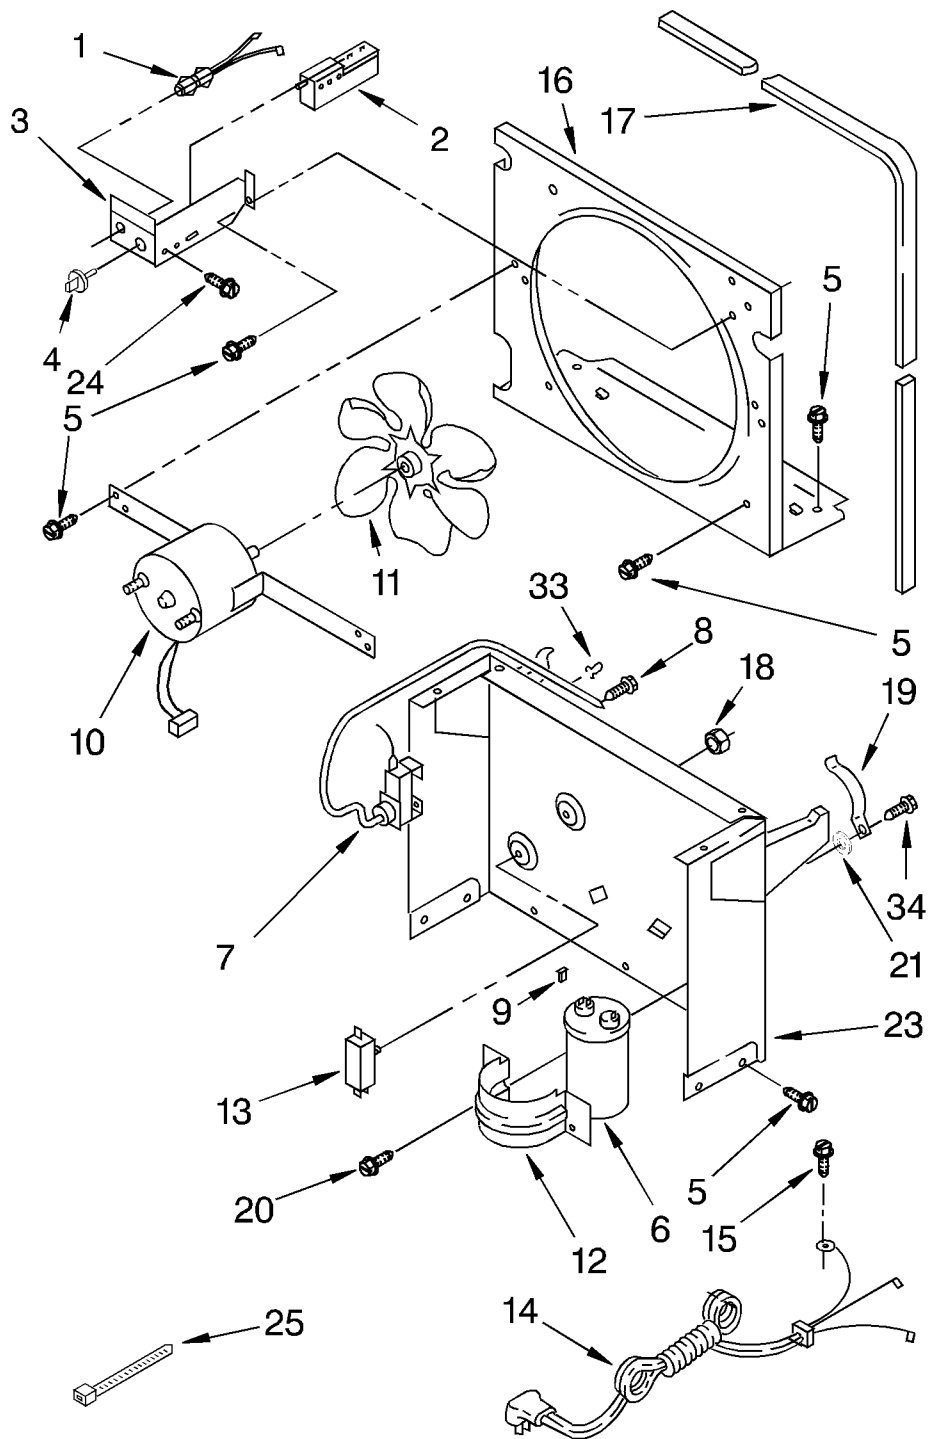

1	1164804	Light, Indicator
2	1166055	Humidistat, Control
3	1166850	Bracket, Control
4	1162670	Knob, Control
5	488480	Screw, S.M. #8 x 1/2
6	1162586	Capacitor
7	1164779	Thermostat, De-icer
8	488234	Screw, 8-32 x 1/4 (2)
9	1159258	Cap, Tab
10	1164813	Motor, Fan
11	949645	Blade, Fan
12	1163801	Bracket, Cap Mtg
13	999747	Switch, Water Level Control
14	1164784	Cord, Appliance
15	487871	Screw, 8-32 x 3/8
16	1166838	Plate, Orifice
17	1162704	Seal
18	489001	Palnut, 3/8-32
19	1161718	Spring, Water Level
20	488480	Screw, 8x1/2 (2)
21		Washer, Repair
	489083	.030 Thickness
	489029	.062 Thickness
	489091	.091 Thickness
23	1163800	Support
24	1162513	Screw (2)
25	602851	Tie, Cable (2)
33	471363	Clamp, Tube To Evaporator Mtg (2)
34	1166054	Screw, 8-18 x 5/8

UNIT PARTS  
For Model: BPDH5000BS2

1	1162154	Tube, Restrictor (36.0" Length)
3	1162526	Strainer
5	1163097	Condenser
8	1162650	Insulation (Restrictor Tube)
9	1167017	Gasket, Cover
14	1161199	Evaporator
16	1162372	Seal
18	1166034	Bolt, 1/4 - 28 x 1
19	1167026	Harness, Wire
20	646499	Grommet (4)
21	1157584	Base
22	998726	Roller (2)
23	489015	Roller Pin (2)
24	951886	Glide (2)
25	1167003	Compressor, (Complete Assembly)
26	1167006	Retainer, Cover
27	1167005	Cover, Terminal
28	1167004	Overload
29	1167008	Spring, Overload
30	646498	Sleeve (4)
31	1158407	Bend, Return (1)
32	708532	Bend, Return (4)
34	708531	Bend, Return (8)
35	1156533	Bend, Return (1)
36	855199	Bend, Return (8)
37	854624	Bend, Return (1)
38	1162348	Seal, Evap. Top

# CABINET PARTS

For Model: BPDH5000BS2

1	998821	Cabinet
2	1164763	Screw, 8-32 x 1/2
3	998813	Retainer, Pin (2) (Rear Grille)
4	1162669	Grille, Front
5	998846	Lens, Light
6	998832	Grille, Rear
7	489073	Screw, SM #8 x 3/8
8	948584	Spacer, Grille
9	1158781	Screw
10	951901	Pan, Condensate