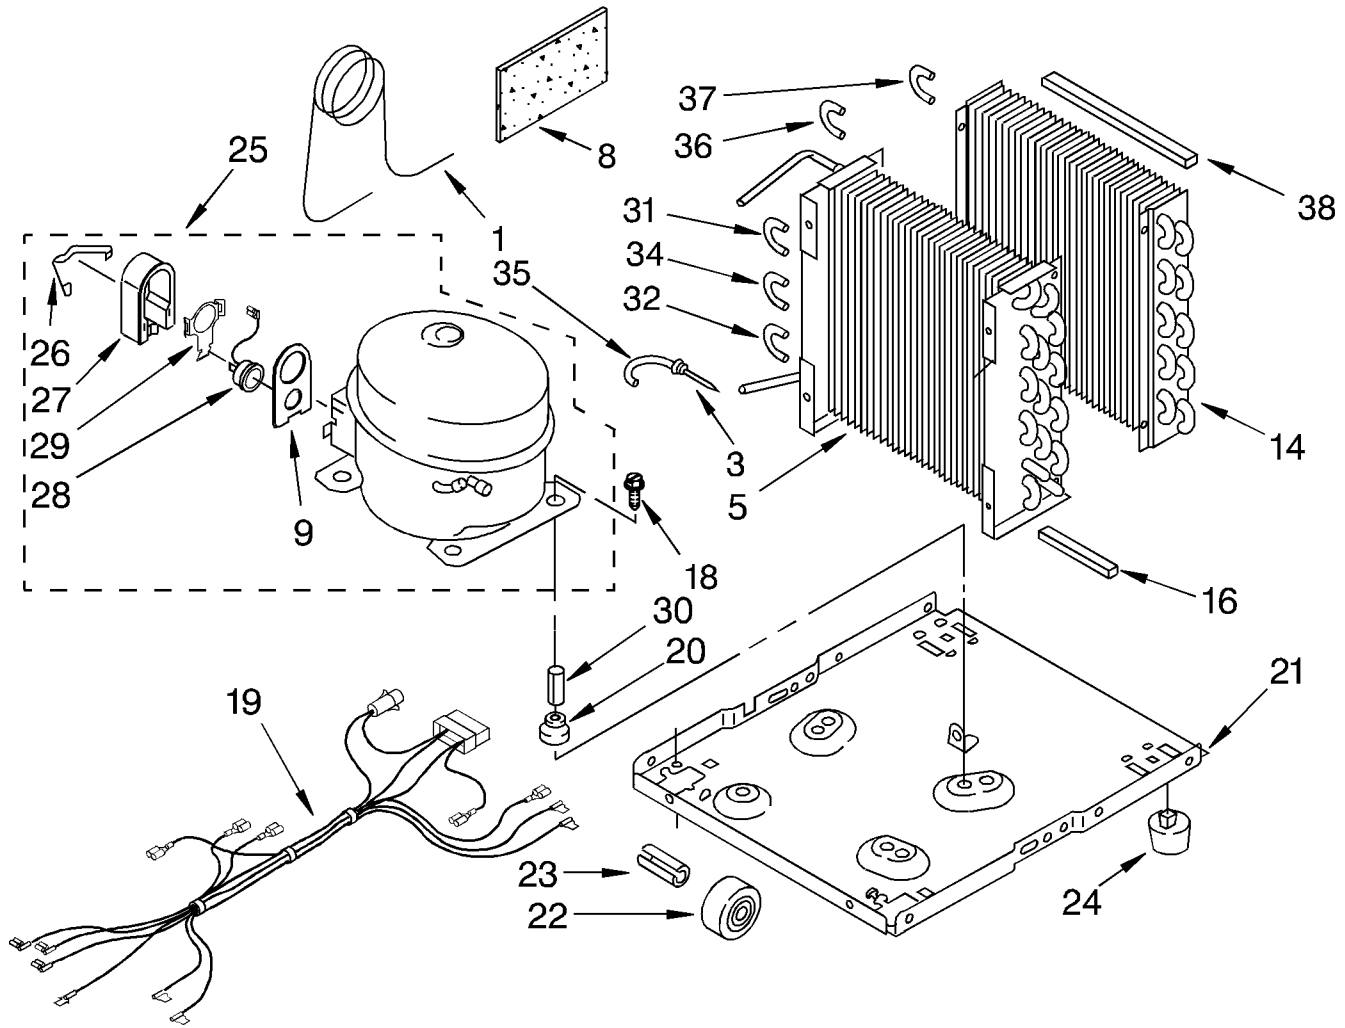

1	1164804	Light, Indicator
2	1166055	Humidistat, Control
3	1166850	Bracket, Control
4	1162670	Knob, Control
5	488480	Screw, S.M. #8 x 1/2
6	1162586	Capacitor
7	1164779	Thermostat, De-icer
8	488234	Screw, 8-32 x 1/4 (2)
9	1159258	Cap, Tab
10	1164813	Motor, Fan
11	949645	Blade, Fan
12	1163801	Bracket, Cap Mtg
13	999747	Switch, Water Level Control
14	1164784	Cord, Appliance
15	487871	Screw, 8-32 x 3/8
16	1166838	Plate, Orifice
17	1162704	Seal
18	489001	Palnut, 3/8-32
19	1161718	Spring, Water Level
20	488480	Screw, 8x1/2 (2)
21		Washer, Repair
	489083	.030 Thickness
	489029	.062 Thickness
	489091	.091 Thickness
23	1163800	Support
24	1162513	Screw (2)
25	602851	Tie, Cable (2)
33	471363	Clamp, Tube To Evaporator Mtg (2)
34	1166054	Screw, 8-18 x 5/8

UNIT PARTS  
For Model: BPDH5000BS2

1	1162154	Tube, Restrictor (36.0" Length)
3	1162526	Strainer
5	1163097	Condenser
8	1162650	Insulation (Restrictor Tube)
9	1167017	Gasket, Cover
14	1161199	Evaporator
16	1162372	Seal
18	1166034	Bolt, 1/4 - 28 x 1
19	1167026	Harness, Wire
20	646499	Grommet (4)
21	1157584	Base
22	998726	Roller (2)
23	489015	Roller Pin (2)
24	951886	Glide (2)
25	1167003	Compressor, (Complete Assembly)
26	1167006	Retainer, Cover
27	1167005	Cover, Terminal
28	1167004	Overload
29	1167008	Spring, Overload
30	646498	Sleeve (4)
31	1158407	Bend, Return (1)
32	708532	Bend, Return (4)
34	708531	Bend, Return (8)
35	1156533	Bend, Return (1)
36	855199	Bend, Return (8)
37	854624	Bend, Return (1)
38	1162348	Seal, Evap. Top