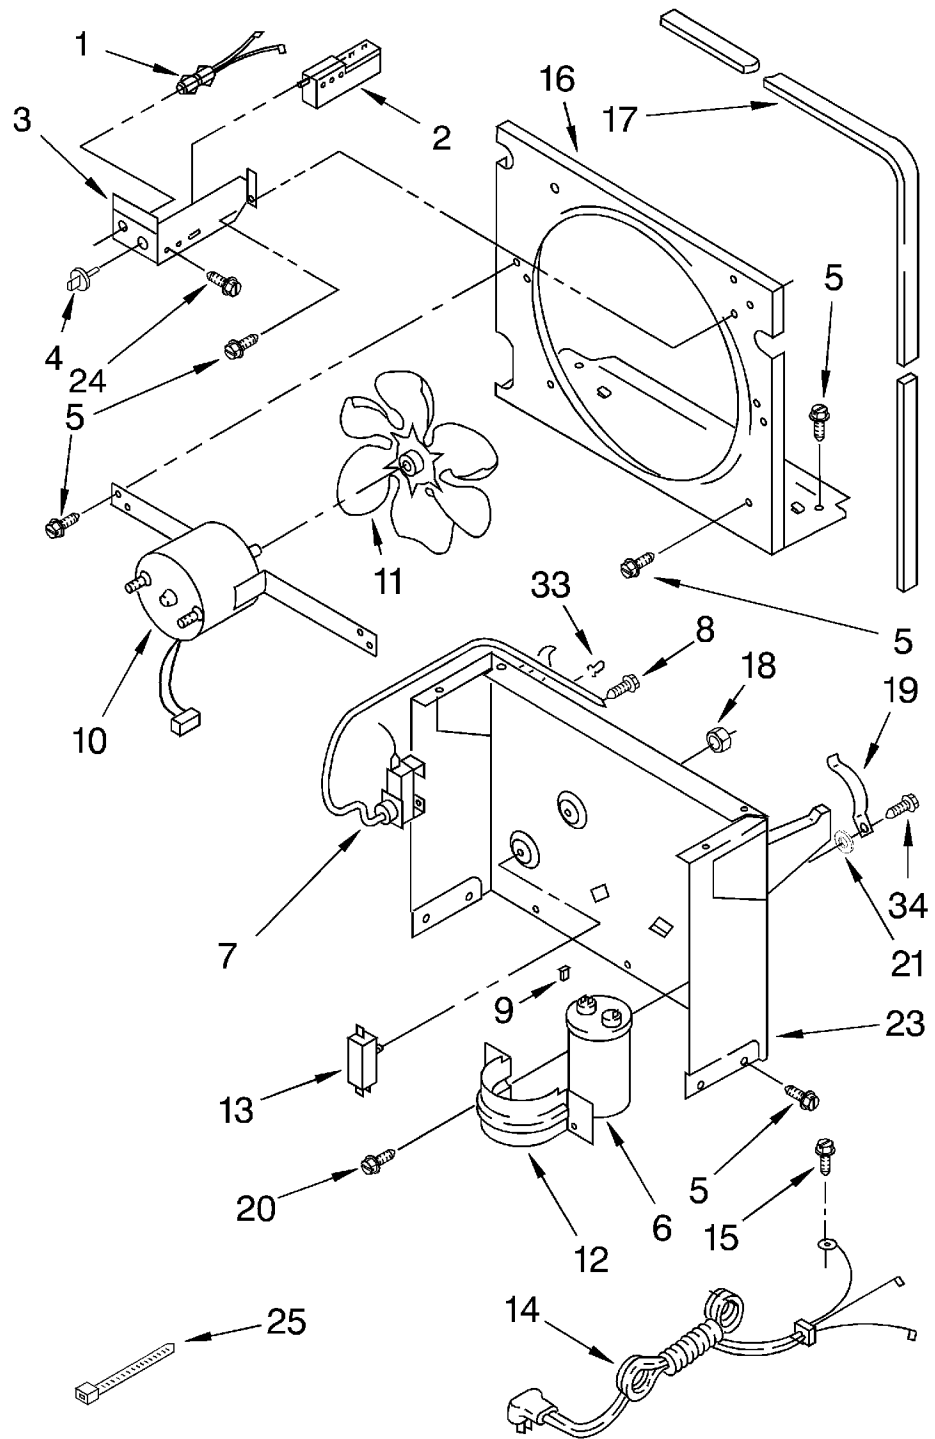

----- Manual continues below -----

1	1164804	Light, Indicator
2	1166055	Humidistat, Control
3	1167040	Bracket, Control
4	1166806	Knob, Control
5	488480	Screw, S.M. #8 x 1/2
6	1162586	Capacitor
7	1164779	Thermostat, De-icer
8	488234	Screw, 8-32 x 1/4 (2)
9	1159258	Cap, Tab
10	1164813	Motor, Fan
11	949645	Blade, Fan
12	1163801	Bracket, Cap Mtg
13	999747	Switch, Water Level Control
14	1164784	Cord, Appliance
15	487871	Screw, 8-32 x 3/8
16	1166838	Plate, Orifice
17	1162704	Seal
18	489001	Palnut, 3/8-32
19	1161718	Spring, Water Level
20	488480	Screw, 8x1/2 (2)
21		Washer, Repair
	1168324	.062 Thickness
23	1163800	Support
24	1159222	Screw (2)
25	602851	Tie, Cable (2)
33	471363	Clamp, Tube To Evaporator Mtg (2)
34	486194	Screw, 8-18 x 5/8

UNIT PARTS

For Model: BPDH5000FS0

1	1168191	Tube, Restrictor (36.0" Length)
3	1162526	Strainer
5	1167544	Condenser
8	1162650	Insulation (Restrictor Tube)
9	1167017	Gasket, Cover
14	1168184	Evaporator
16	1162372	Seal
18	1166034	Bolt, 1/4 - 28 x 1
19	1167026	Harness, Wire
20	1100826	Grommet (4)
21	1157584	Base
22	998726	Roller (2)
23	489015	Roll Pin (2)
24	951886	Glide (2)
25	1167003	Compressor, (Complete Assembly)
26	1167006	Retainer, Cover
27	1167005	Cover, Terminal
28	1167004	Overload
29	1167008	Spring, Overload
32	708532	Bend, Return (4)
34	708531	Bend, Return (8)
36	855199	Bend, Return (8)
37	1169760	Bend, Return (1)
38	1162348	Seal, Evap. Top

REFRIGERANT CHARGE 8.50 OZ.

CABINET PARTS

For Model: BPDH5000FS0

1	1166059	Cabinet
2	1166815	Screw, 8-32 x 1/2
3	998813	Retainer, Pin (2) (Rear Grille)
4	1168287	Grille, Front
6	1166805	Grille, Rear
7	488624	Screw, SM #8 x 3/8
9	1166816	Screw
10	1166060	Pan, Condensate