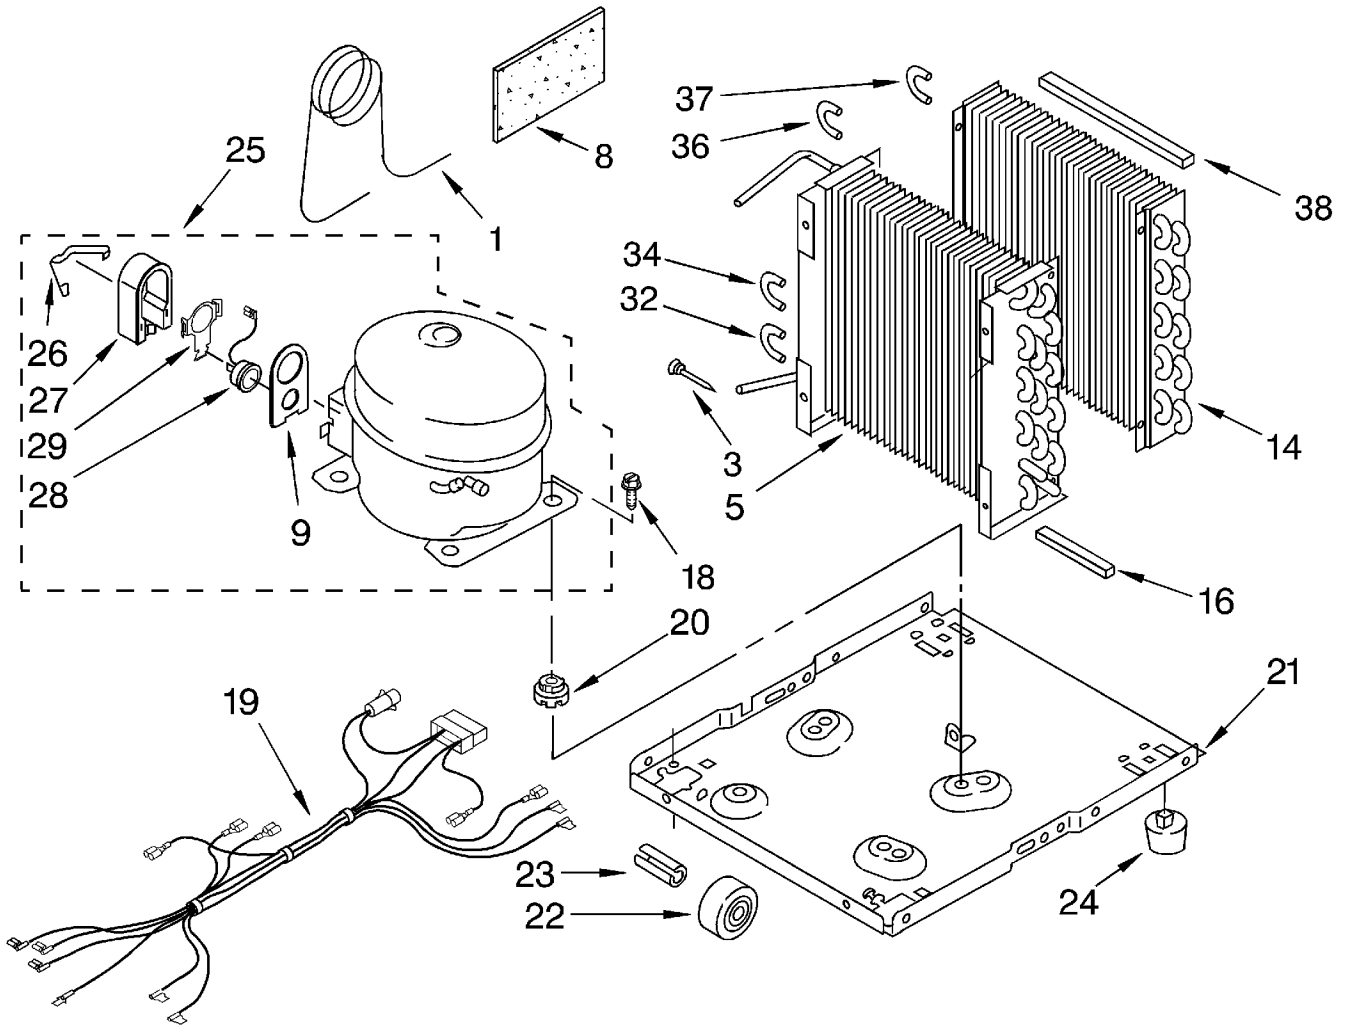

For Model: BPDH5000FS0

1	1164804	Light, Indicator
2	1166055	Humidistat, Control
3	1167040	Bracket, Control
4	1166806	Knob, Control
5	488480	Screw, S.M. #8 x 1/2
6	1162586	Capacitor
7	1164779	Thermostat, De-icer
8	488234	Screw, 8-32 x 1/4 (2)
9	1159258	Cap, Tab
10	1164813	Motor, Fan
11	949645	Blade, Fan
12	1163801	Bracket, Cap Mtg
13	999747	Switch, Water Level Control
14	1164784	Cord, Appliance
15	487871	Screw, 8-32 x 3/8
16	1166838	Plate, Orifice
17	1162704	Seal
18	489001	Palnut, 3/8-32
19	1161718	Spring, Water Level
20	488480	Screw, 8x1/2 (2)
21		Washer, Repair
	1168324	.062 Thickness
23	1163800	Support
24	1159222	Screw (2)
25	602851	Tie, Cable (2)
33	471363	Clamp, Tube To Evaporator Mtg (2)
34	486194	Screw, 8-18 x 5/8

UNIT PARTS

For Model: BPDH5000FS0

1	1168191	Tube, Restrictor (36.0" Length)
3	1162526	Strainer
5	1167544	Condenser
8	1162650	Insulation (Restrictor Tube)
9	1167017	Gasket, Cover
14	1168184	Evaporator
16	1162372	Seal
18	1166034	Bolt, 1/4 - 28 x 1
19	1167026	Harness, Wire
20	1100826	Grommet (4)
21	1157584	Base
22	998726	Roller (2)
23	489015	Roll Pin (2)
24	951886	Glide (2)
25	1167003	Compressor, (Complete Assembly)
26	1167006	Retainer, Cover
27	1167005	Cover, Terminal
28	1167004	Overload
29	1167008	Spring, Overload
32	708532	Bend, Return (4)
34	708531	Bend, Return (8)
36	855199	Bend, Return (8)
37	1169760	Bend, Return (1)
38	1162348	Seal, Evap. Top

REFRIGERANT CHARGE 8.50 OZ.

CABINET PARTS

For Model: BPDH5000FS0

1	1166059	Cabinet
2	1166815	Screw, 8-32 x 1/2
3	998813	Retainer, Pin (2) (Rear Grille)
4	1168287	Grille, Front
6	1166805	Grille, Rear
7	488624	Screw, SM #8 x 3/8
9	1166816	Screw
10	1166060	Pan, Condensate