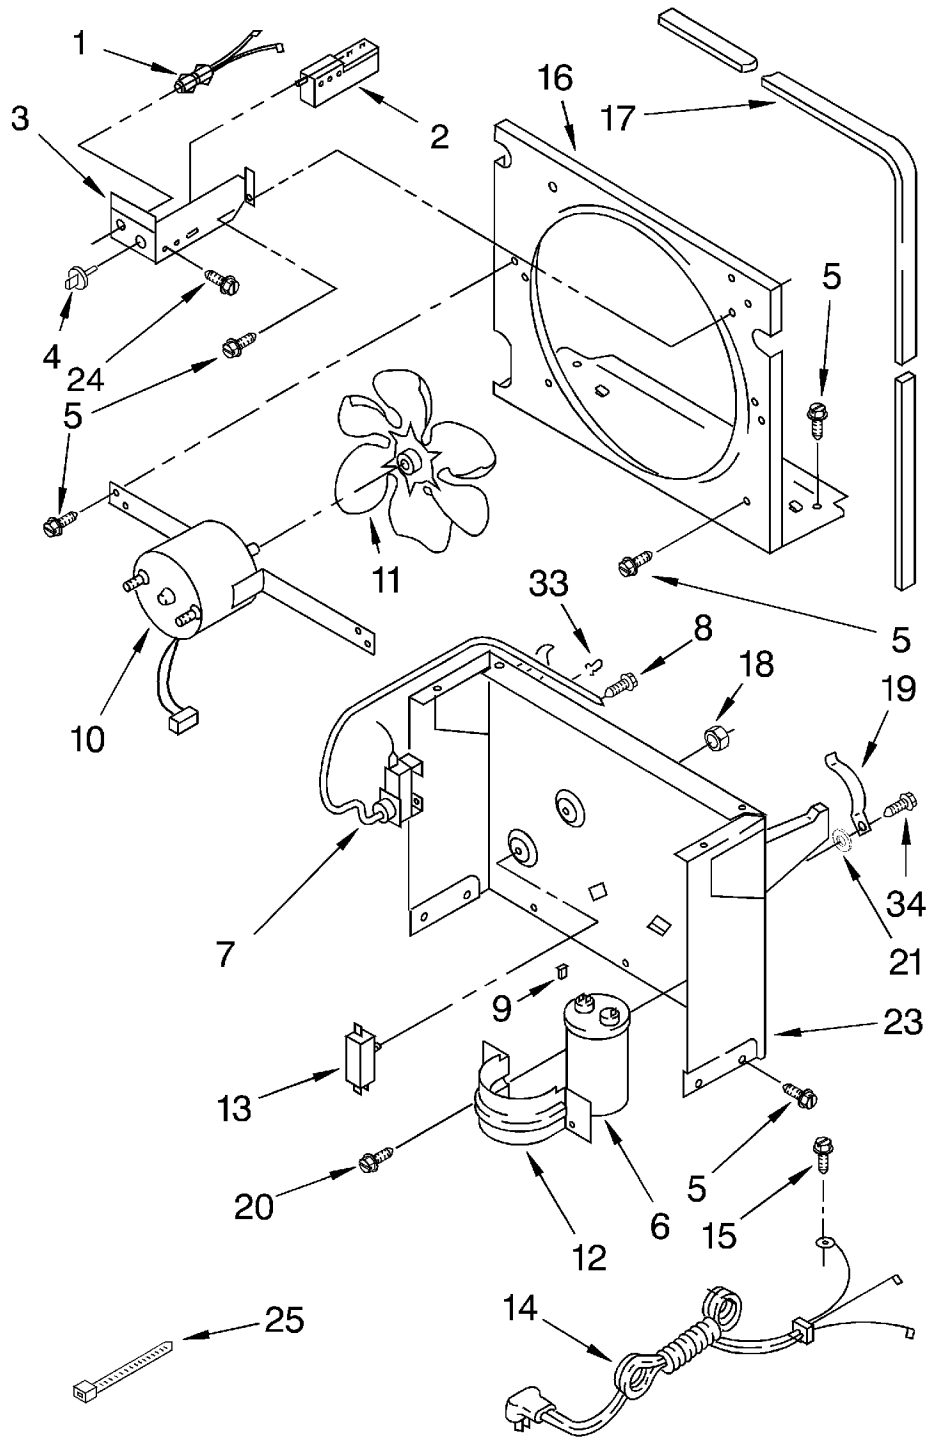

For Model: BPDH5000FS0

1	1164804	Light, Indicator
2	1166055	Humidistat, Control
3	1167040	Bracket, Control
4	1166806	Knob, Control
5	488480	Screw, S.M. #8 x 1/2
6	1162586	Capacitor
7	1164779	Thermostat, De-icer
8	488234	Screw, 8-32 x 1/4 (2)
9	1159258	Cap, Tab
10	1164813	Motor, Fan
11	949645	Blade, Fan
12	1163801	Bracket, Cap Mtg
13	999747	Switch, Water Level Control
14	1164784	Cord, Appliance
15	487871	Screw, 8-32 x 3/8
16	1166838	Plate, Orifice
17	1162704	Seal
18	489001	Palnut, 3/8-32
19	1161718	Spring, Water Level
20	488480	Screw, 8x1/2 (2)
21		Washer, Repair
	1168324	.062 Thickness
23	1163800	Support
24	1159222	Screw (2)
25	602851	Tie, Cable (2)
33	471363	Clamp, Tube To Evaporator Mtg (2)
34	486194	Screw, 8-18 x 5/8

UNIT PARTS

For Model: BPDH5000FS0

1	1168191	Tube, Restrictor (36.0" Length)
3	1162526	Strainer
5	1167544	Condenser
8	1162650	Insulation (Restrictor Tube)
9	1167017	Gasket, Cover
14	1168184	Evaporator
16	1162372	Seal
18	1166034	Bolt, 1/4 - 28 x 1
19	1167026	Harness, Wire
20	1100826	Grommet (4)
21	1157584	Base
22	998726	Roller (2)
23	489015	Roll Pin (2)
24	951886	Glide (2)
25	1167003	Compressor, (Complete Assembly)
26	1167006	Retainer, Cover
27	1167005	Cover, Terminal
28	1167004	Overload
29	1167008	Spring, Overload
32	708532	Bend, Return (4)
34	708531	Bend, Return (8)
36	855199	Bend, Return (8)
37	1169760	Bend, Return (1)
38	1162348	Seal, Evap. Top

REFRIGERANT CHARGE 8.50 OZ.

CABINET PARTS

For Model: BPDH5000FS0

1	1166059	Cabinet
2	1166815	Screw, 8-32 x 1/2
3	998813	Retainer, Pin (2) (Rear Grille)
4	1168287	Grille, Front
6	1166805	Grille, Rear
7	488624	Screw, SM #8 x 3/8
9	1166816	Screw
10	1166060	Pan, Condensate