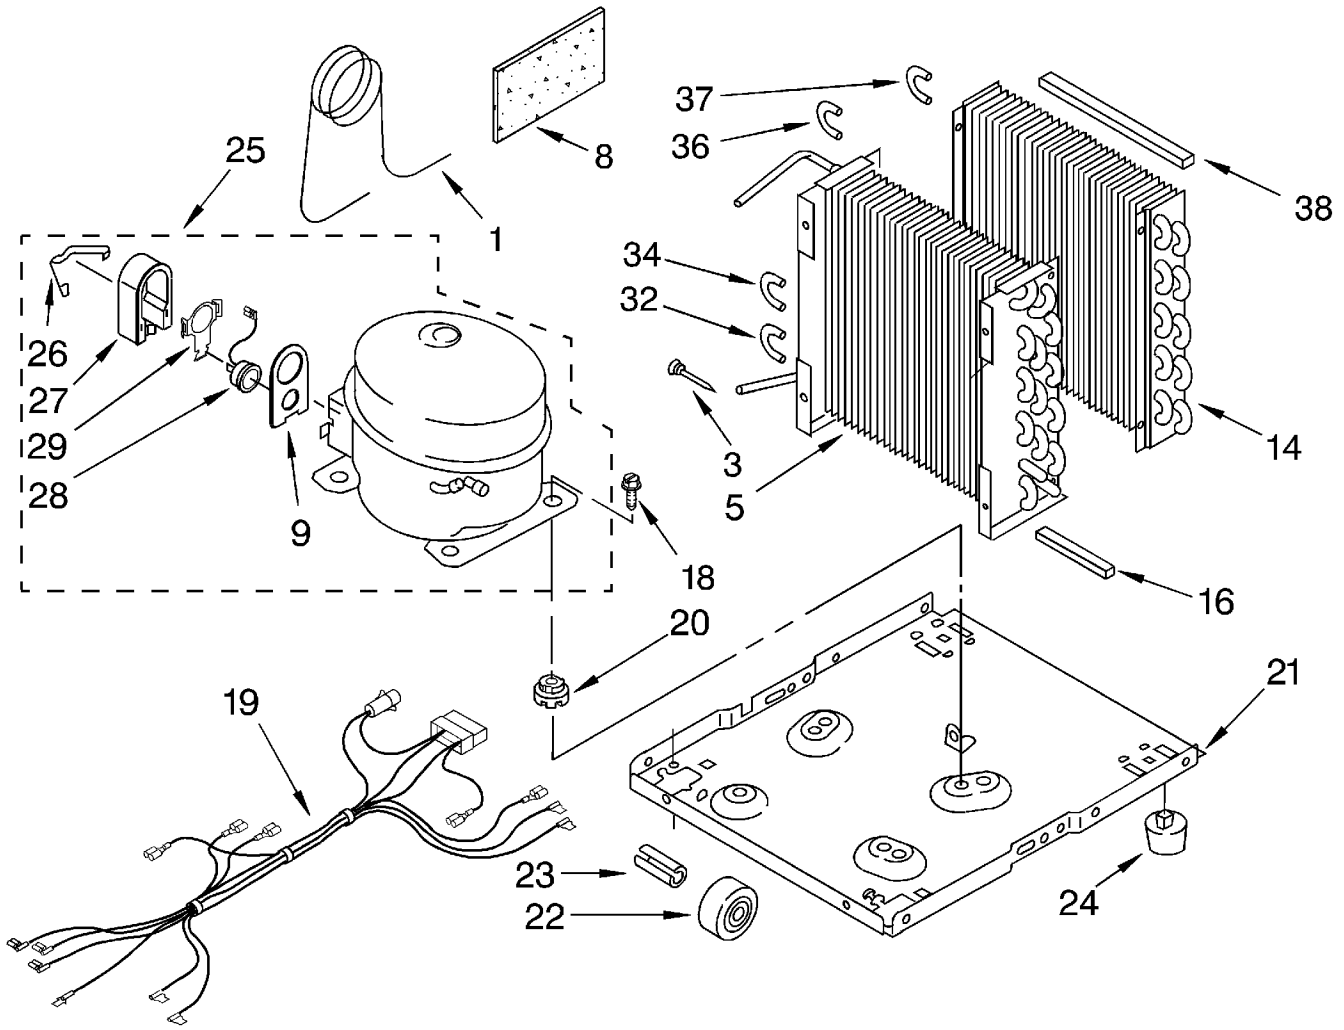

----- Manual continues below -----

1	1164804	Light, Indicator
2	1166055	Humidistat, Control
3	1167040	Bracket, Control
4	1166806	Knob, Control
5	488480	Screw, S.M. #8 x 1/2
6	1162586	Capacitor
7	1164779	Thermostat, De-icer
8	488234	Screw, 8-32 x 1/4 (2)
9	1159258	Cap, Tab
10	1164813	Motor, Fan
11	949645	Blade, Fan
12	1163801	Bracket, Cap Mtg
13	999747	Switch, Water Level Control
14	1164784	Cord, Appliance
15	487871	Screw, 8-32 x 3/8
16	1166838	Plate, Orifice
17	1162704	Seal
18	489001	Palnut, 3/8-32
19	1161718	Spring, Water Level
20	488480	Screw, 8x1/2 (2)
21		Washer, Repair
	1168324	.062 Thickness
23	1163800	Support
24	1159222	Screw (2)
25	602851	Tie, Cable (2)
33	471363	Clamp, Tube To Evaporator Mtg (2)
34	486194	Screw, 8-18 x 5/8

UNIT PARTS

For Model: BPDH5000FS0

1	1168191	Tube, Restrictor (36.0" Length)
3	1162526	Strainer
5	1167544	Condenser
8	1162650	Insulation (Restrictor Tube)
9	1167017	Gasket, Cover
14	1168184	Evaporator
16	1162372	Seal
18	1166034	Bolt, 1/4 - 28 x 1
19	1167026	Harness, Wire
20	1100826	Grommet (4)
21	1157584	Base
22	998726	Roller (2)
23	489015	Roll Pin (2)
24	951886	Glide (2)
25	1167003	Compressor, (Complete Assembly)
26	1167006	Retainer, Cover
27	1167005	Cover, Terminal
28	1167004	Overload
29	1167008	Spring, Overload
32	708532	Bend, Return (4)
34	708531	Bend, Return (8)
36	855199	Bend, Return (8)
37	1169760	Bend, Return (1)
38	1162348	Seal, Evap. Top

REFRIGERANT CHARGE 8.50 OZ.

CABINET PARTS

For Model: BPDH5000FS0

1	1166059	Cabinet
2	1166815	Screw, 8-32 x 1/2
3	998813	Retainer, Pin (2) (Rear Grille)
4	1168287	Grille, Front
6	1166805	Grille, Rear
7	488624	Screw, SM #8 x 3/8
9	1166816	Screw
10	1166060	Pan, Condensate