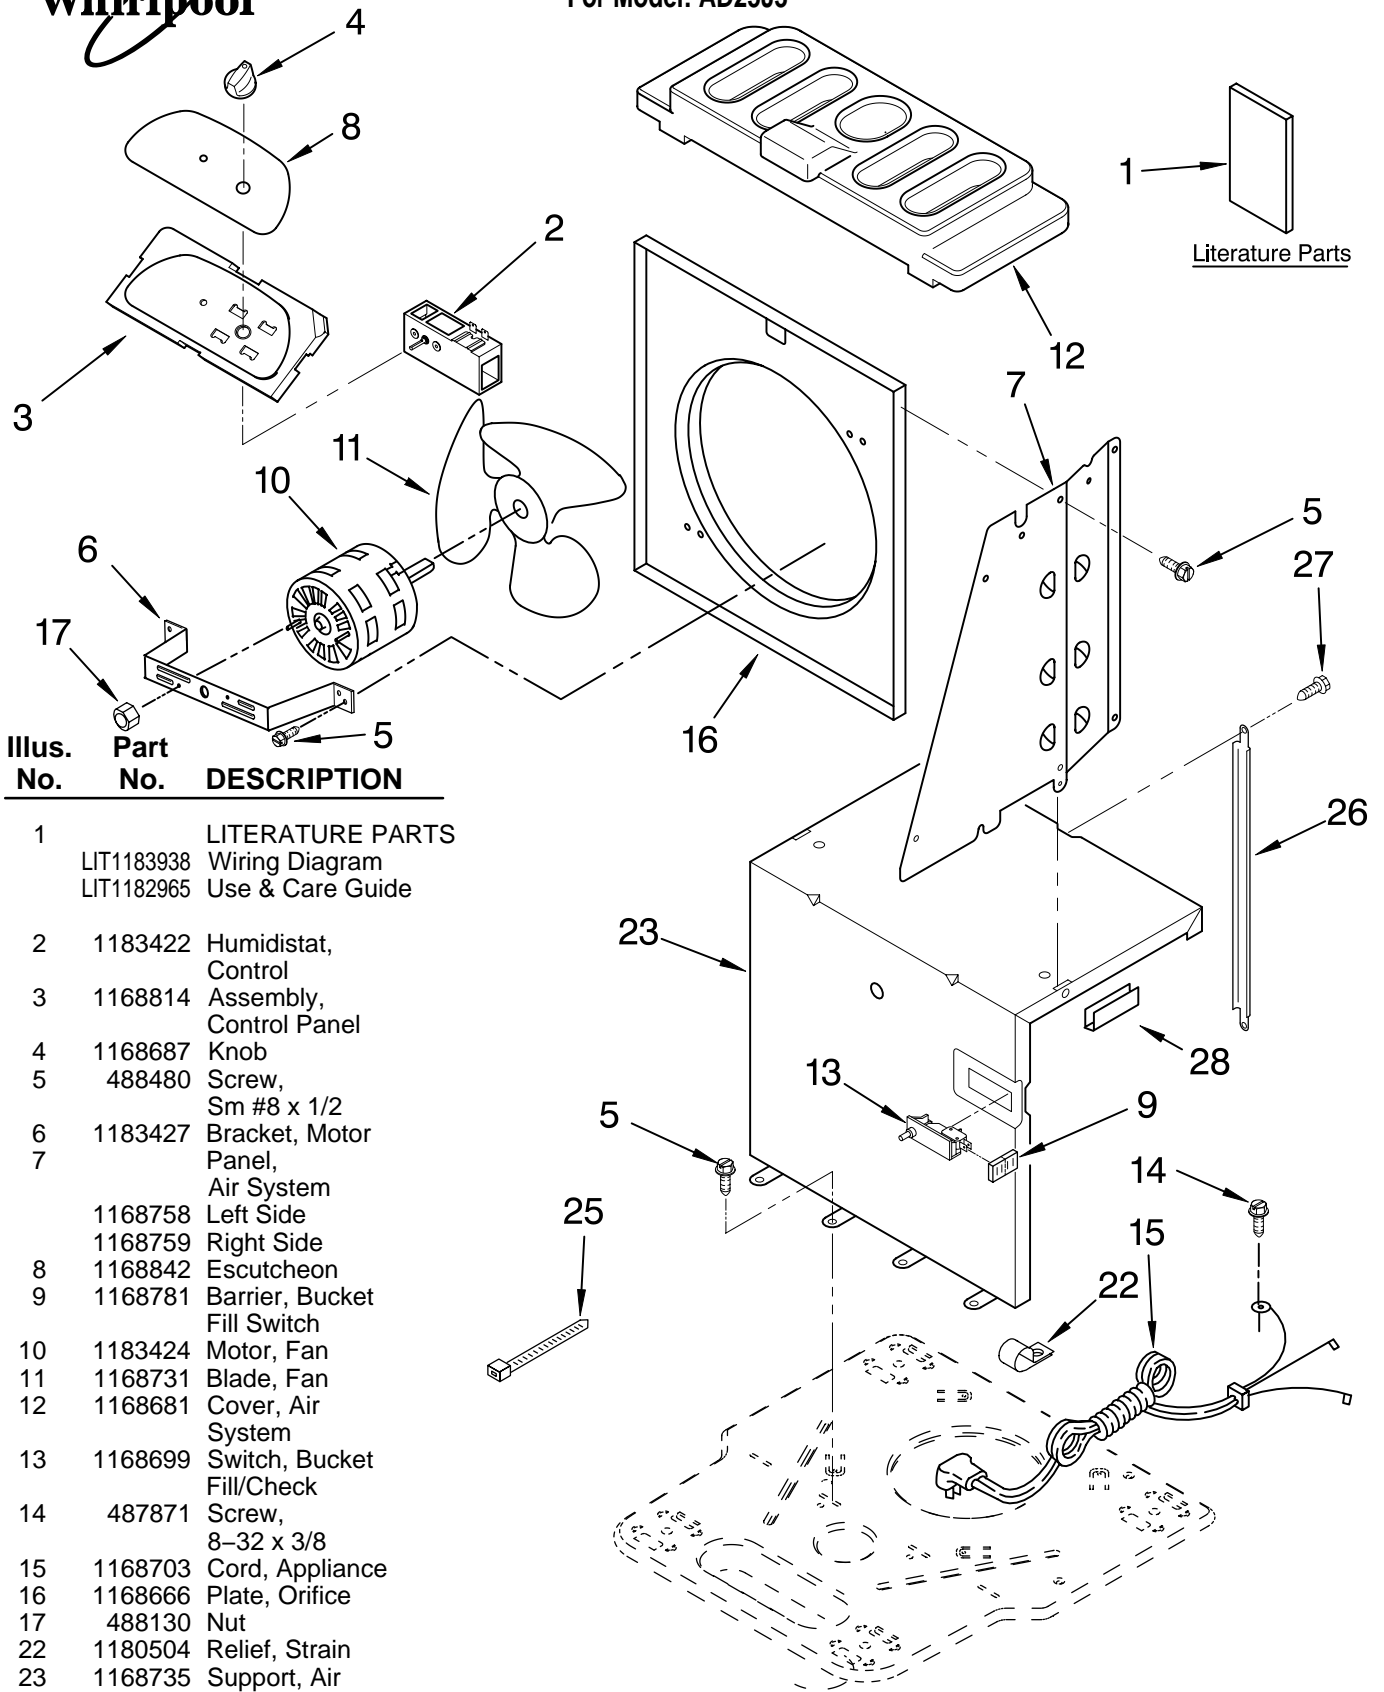

# AIR FLOW AND CONTROL PARTS

For Model: AD25J3

DEHUMIDIFIER

Illus. No.	Part No.	DESCRIPTION
1	LIT1183938	LITERATURE PARTS Wiring Diagram
	LIT1182965	Use & Care Guide
2	1183422	Humidistat, Control
3	1168814	Assembly, Control Panel
4	1168687	Knob
5	488480	Screw, Sm #8 x 1/2
6	1183427	Bracket, Motor Panel,
7	1168758	Left Side
	1168759	Right Side
8	1168842	Escutcheon
9	1168781	Barrier, Bucket Fill Switch
10	1183424	Motor, Fan
11	1168731	Blade, Fan
12	1168681	Cover, Air System
13	1168699	Switch, Bucket Fill/Check
14	487871	Screw, 8-32 x 3/8
15	1168703	Cord, Appliance
16	1168666	Plate, Orifice
17	488130	Nut
22	1180504	Relief, Strain
23	1168735	Support, Air System
25	857547	Tie, Cable
26	1168752	Brace, Support
27	1157158	Screw, 8-18 X 3/8
28	1180634	Edge Guard

# UNIT PARTS

For Model: AD25J3

Illus. No.	Part No.	DESCRIPTION
2	1184271	Tube, Restrictor (Length 36.00")
3	1162526	Strainer
4	708532	Bend, Return (9)
7	1168724	Condenser
8	708531	Bend, Return (4)
10	1182782	Overload, Protector
11	950058	Relay, Start
12	1182781	Cover, Terminal

# CABINET PARTS

For Model: AD25J3

Illus. No.	Part No.	DESCRIPTION
1	1168667	Cabinet
3	1168762	Clip, Float
4	1168652	Cover, Top
5	1182600	Cover, Front
6	1172075	Float
8	1172079	Bucket, Condensate
10	1168744	Screw

Illus. No.	Part No.	DESCRIPTION
	978027	3/8" Tube O.D.
	978028	1/2" Tube O.D.
	978029	5/8" Tube O.D.
	978030	3/4" Tube O.D.
	978865	Seal, Ring Access Valve (20 Pack)

FOR ORDERING INFORMATION REFER TO PARTS PRICE LIST