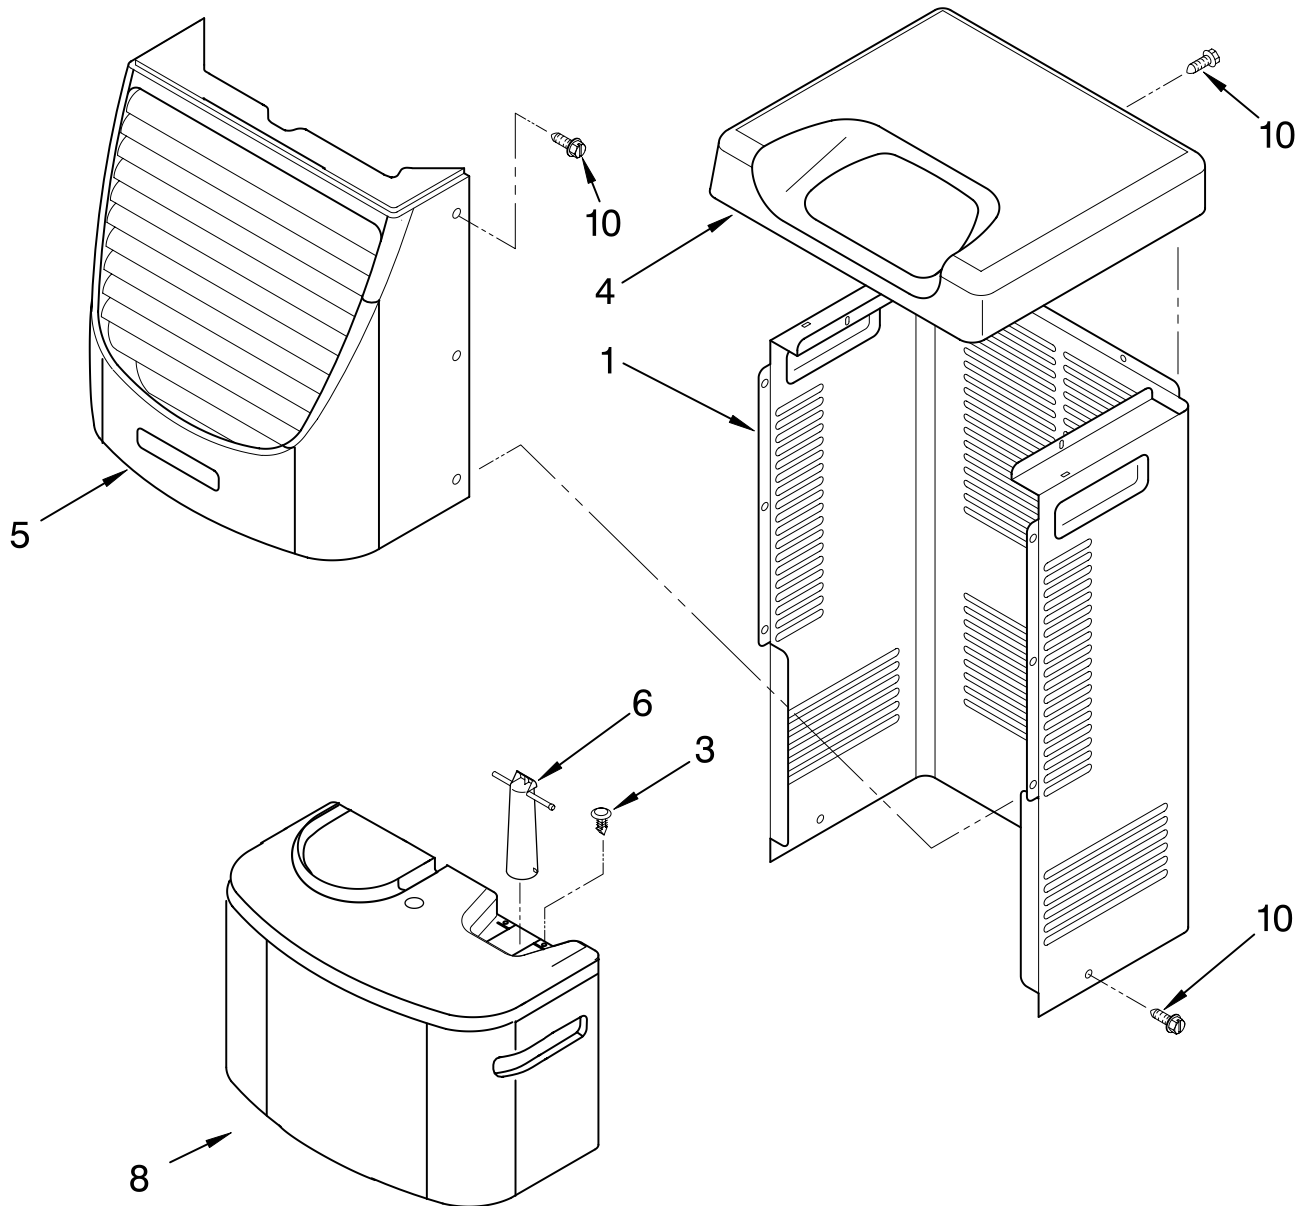

# AIR FLOW AND CONTROL PARTS

For Model: AD25J3

DEHUMIDIFIER

Illus. No.	Part No.	DESCRIPTION
1	LIT1183938	LITERATURE PARTS Wiring Diagram
	LIT1182965	Use & Care Guide
2	1183422	Humidistat, Control
3	1168814	Assembly, Control Panel
4	1168687	Knob
5	488480	Screw, Sm #8 x 1/2
6	1183427	Bracket, Motor Panel,
7	1168758	Left Side
	1168759	Right Side
8	1168842	Escutcheon
9	1168781	Barrier, Bucket Fill Switch
10	1183424	Motor, Fan
11	1168731	Blade, Fan
12	1168681	Cover, Air System
13	1168699	Switch, Bucket Fill/Check
14	487871	Screw, 8-32 x 3/8
15	1168703	Cord, Appliance
16	1168666	Plate, Orifice
17	488130	Nut
22	1180504	Relief, Strain
23	1168735	Support, Air System
25	857547	Tie, Cable
26	1168752	Brace, Support
27	1157158	Screw, 8-18 X 3/8
28	1180634	Edge Guard

Illus. No.	Part No.	DESCRIPTION
25	1182778	Compressor, (Complete Assembly)
26	1168761	Pan, Drain
29	1184625	Insulation (Restrictor Tube)

**REFRIGERANT CHARGE**

5.50 oz.

**Production Compressor Requires Production Electrical Components.  
 Service Compressor Requires Service Electrical Components.  
 For Further Information, Refer to Filmcard 19.1.**

# CABINET PARTS

For Model: AD25J3

Illus. No.	Part No.	DESCRIPTION
1	1168667	Cabinet
3	1168762	Clip, Float
4	1168652	Cover, Top
5	1182600	Cover, Front
6	1172075	Float
8	1172079	Bucket, Condensate
10	1168744	Screw