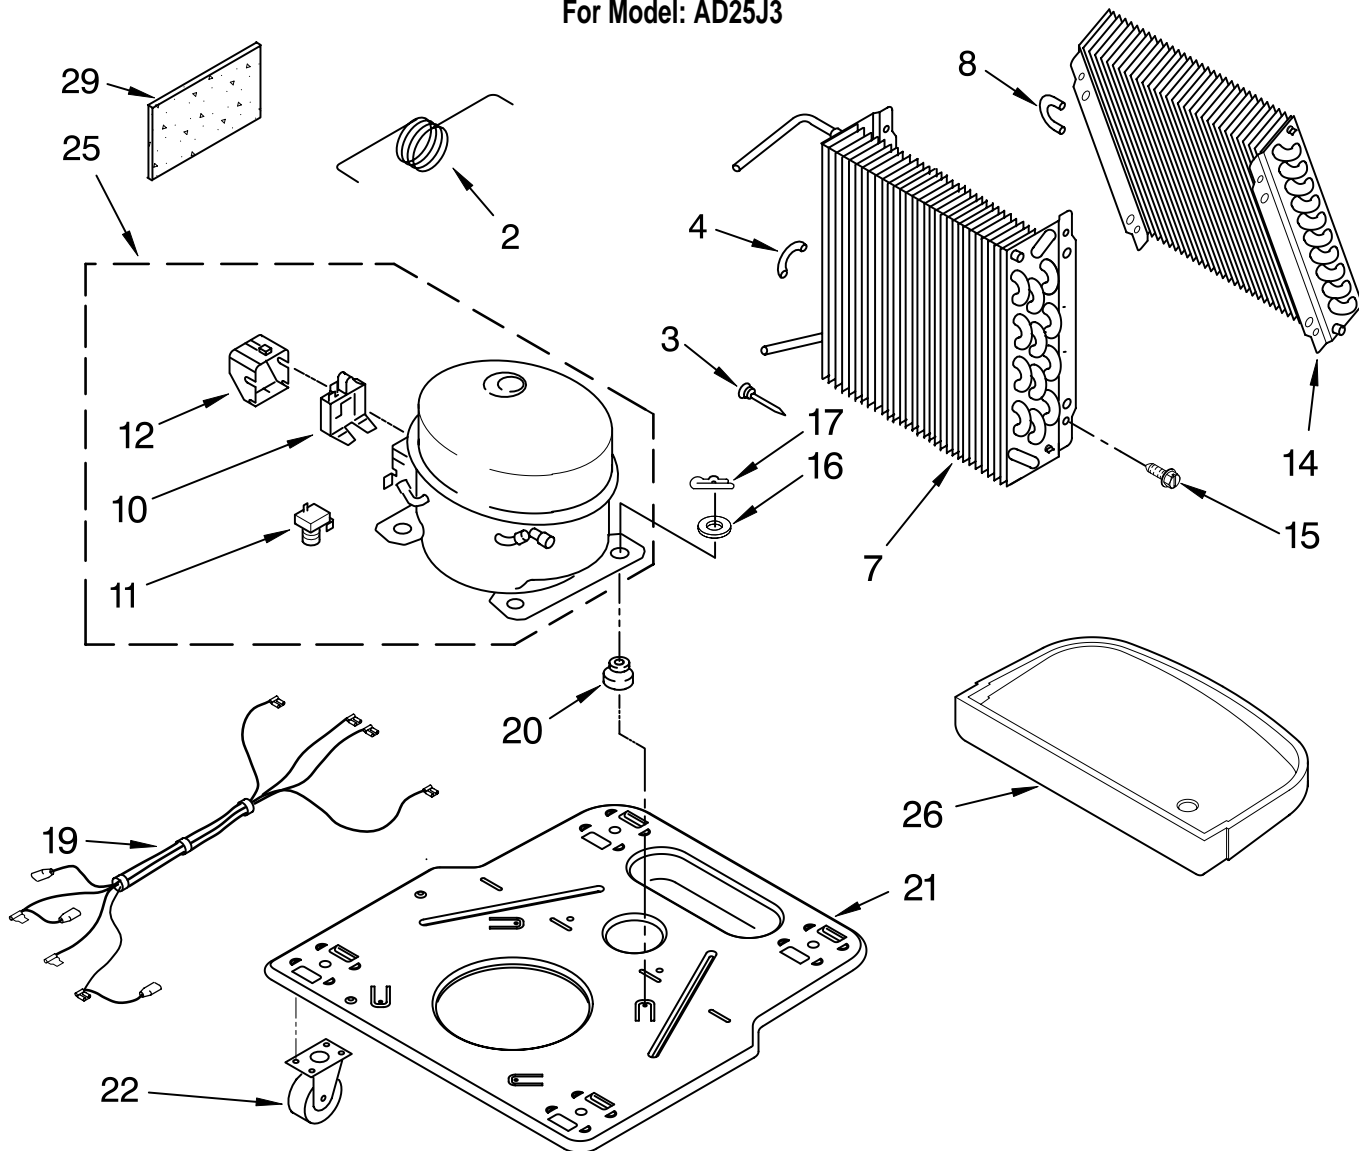

# AIR FLOW AND CONTROL PARTS

For Model: AD25J3

DEHUMIDIFIER

Illus. No.	Part No.	DESCRIPTION
1	LIT1183938	LITERATURE PARTS Wiring Diagram
	LIT1182965	Use & Care Guide
2	1183422	Humidistat, Control
3	1168814	Assembly, Control Panel
4	1168687	Knob
5	488480	Screw, Sm #8 x 1/2
6	1183427	Bracket, Motor Panel,
7	1168758	Left Side
	1168759	Right Side
8	1168842	Escutcheon
9	1168781	Barrier, Bucket Fill Switch
10	1183424	Motor, Fan
11	1168731	Blade, Fan
12	1168681	Cover, Air System
13	1168699	Switch, Bucket Fill/Check
14	487871	Screw, 8-32 x 3/8
15	1168703	Cord, Appliance
16	1168666	Plate, Orifice
17	488130	Nut
22	1180504	Relief, Strain
23	1168735	Support, Air System
25	857547	Tie, Cable
26	1168752	Brace, Support
27	1157158	Screw, 8-18 X 3/8
28	1180634	Edge Guard

# UNIT PARTS

For Model: AD25J3

Illus. No.	Part No.	DESCRIPTION
2	1184271	Tube, Restrictor (Length 36.00")
3	1162526	Strainer
4	708532	Bend, Return (9)
7	1168724	Condenser
8	708531	Bend, Return (4)
10	1182782	Overload, Protector
11	950058	Relay, Start
12	1182781	Cover, Terminal