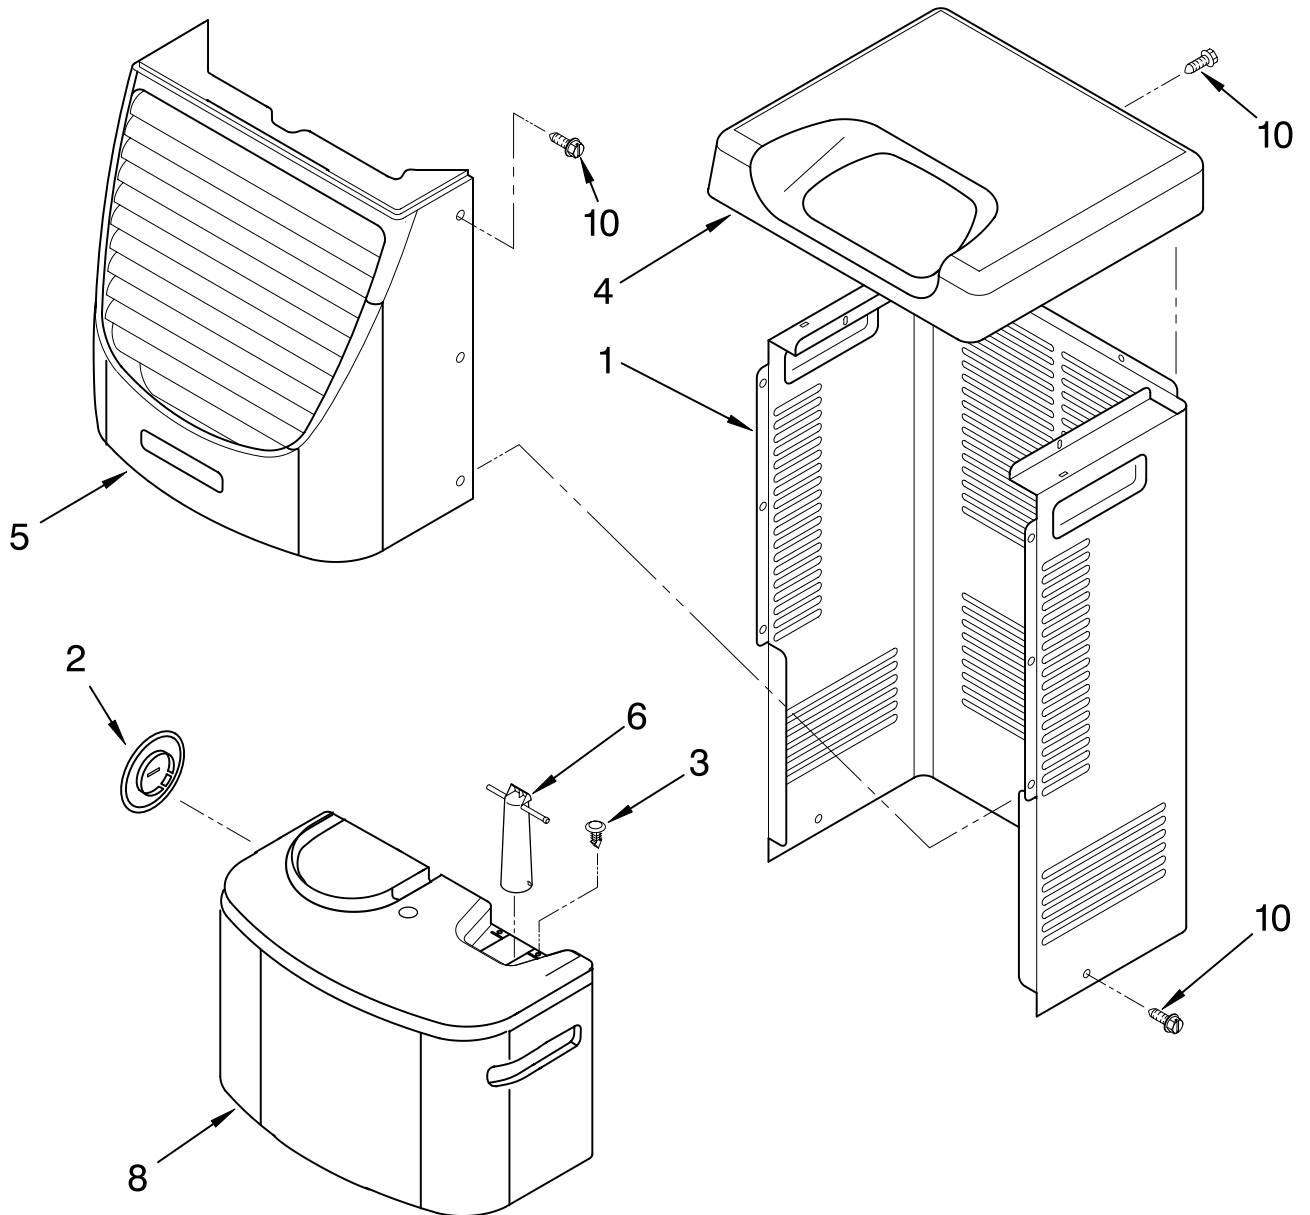

----- Manual continues below -----

AIR FLOW AND CONTROL PARTS DEHUMIDIFIER

For Model: AD40J1

Illus. No.	Part No.	DESCRIPTION
1	LIT1168797	LITERATURE PARTS
	LIT1182965	Wiring Diagram
	LIT1182965	Use and Care Guide
2	1168670	Humidistat, Control
3	1168770	Assembly, Control Panel
4	1168687	Knob
5	488480	Screw, Sm #8 x 1/2
6	1183427	Bracket, Motor Panel, Air System
7	1168758	Left Side
	1168759	Right Side
8	1168843	Escutcheon
9	1168781	Barrier, Bucket Fill Switch
10	1183425	Motor, Fan
11	1168731	Blade, Fan
12	1168681	Cover, Air System
13	1168699	Switch, Bucket Fill/Check
14	487871	Screw, 8-32 x 3/8
15	1168703	Cord, Appliance
16	1168666	Plate, Orifice
17	488130	Nut
22	1180504	Relief, Strain
23	1168735	Support, Air System
25	857547	Tie, Cable
26	1168752	Brace, Support
27	1157158	Screw, 8-18 X 3/8
28	1180634	Edge Guard

UNIT PARTS

For Model: AD40J1

Illus. No.	Part No.	DESCRIPTION
2	1168734	Tube, Restrictor (Length 36.00")
3	1162526	Strainer
6	950061	Spring, Overload
7	1168724	Condenser
8	708532	Bend, Return (9)
9	1168777	Deicer, Bimetal
10	1163837	Overload, Protector
11	950058	Relay, Start
12	950055	Cover, Terminal

Illus. No.	Part No.	DESCRIPTION
25	1164774	Compressor, (Complete Assembly)
26	1168761	Pan, Drain
27	854624	Bend, Return (9)
29	1162650	Insulation (Restrictor Tube)

REFRIGERANT CHARGE

8.00 OZ.

**Production Compressor Requires Production Electrical Components.
 Service Compressor Requires Service Electrical Components.
 For Further Information, Refer to Filmcard 19.1.**

CABINET PARTS

For Model: AD40J1

Illus. No.	Part No.	DESCRIPTION
1	1168667	Cabinet
2	1172098	Cover, Hose Connection
3	1168762	Clip, Float
4	1168652	Cover, Top
5	1182061	Cover, Front
6	1172075	Float
8	1182080	Bucket, Condensate
10	1168744	Screw