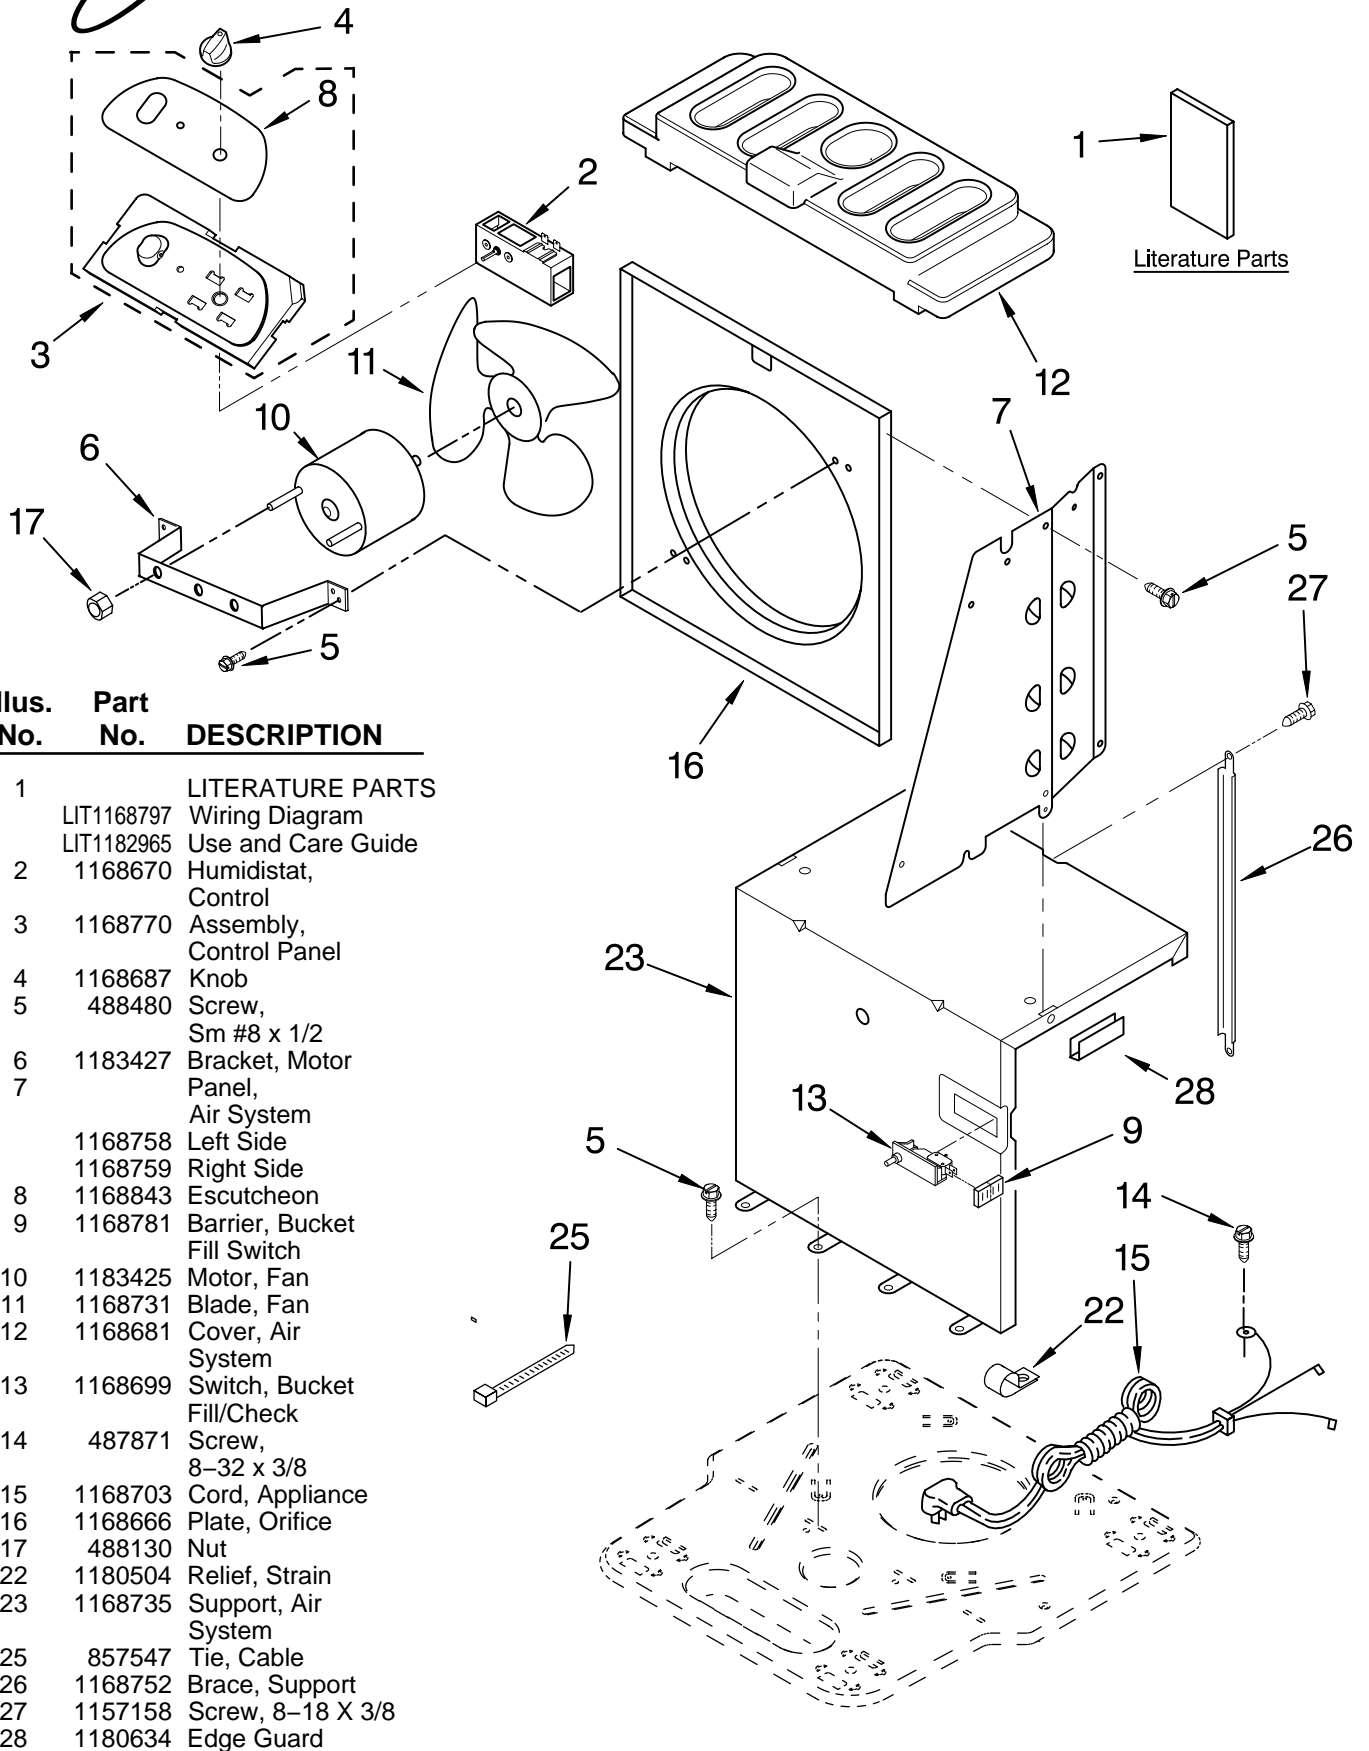

----- Manual continues below -----

AIR FLOW AND CONTROL PARTS DEHUMIDIFIER

For Model: AD40J1

Illus. No.	Part No.	DESCRIPTION
1	LIT1168797	LITERATURE PARTS
	LIT1182965	Wiring Diagram
	LIT1182965	Use and Care Guide
2	1168670	Humidistat, Control
3	1168770	Assembly, Control Panel
4	1168687	Knob
5	488480	Screw, Sm #8 x 1/2
6	1183427	Bracket, Motor Panel, Air System
7	1168758	Left Side
	1168759	Right Side
8	1168843	Escutcheon
9	1168781	Barrier, Bucket Fill Switch
10	1183425	Motor, Fan
11	1168731	Blade, Fan
12	1168681	Cover, Air System
13	1168699	Switch, Bucket Fill/Check
14	487871	Screw, 8-32 x 3/8
15	1168703	Cord, Appliance
16	1168666	Plate, Orifice
17	488130	Nut
22	1180504	Relief, Strain
23	1168735	Support, Air System
25	857547	Tie, Cable
26	1168752	Brace, Support
27	1157158	Screw, 8-18 X 3/8
28	1180634	Edge Guard

UNIT PARTS

For Model: AD40J1

Illus. No.	Part No.	DESCRIPTION
2	1168734	Tube, Restrictor (Length 36.00")
3	1162526	Strainer
6	950061	Spring, Overload
7	1168724	Condenser
8	708532	Bend, Return (9)
9	1168777	Deicer, Bimetal
10	1163837	Overload, Protector
11	950058	Relay, Start
12	950055	Cover, Terminal

Illus. No.	Part No.	DESCRIPTION
13	950056	Retainer, Cover
14	1168726	Evaporator
15	488480	Screw, 8 x 1/2 (4)
16	680975	Washer
17	24364001	Clip, Compressor
19	1168701	Harness, Wire
20	1168722	Grommet (4)
21	1168654	Base
22	1164241	Caster (4)

CABINET PARTS

For Model: AD40J1

Illus. No.	Part No.	DESCRIPTION
1	1168667	Cabinet
2	1172098	Cover, Hose Connection
3	1168762	Clip, Float
4	1168652	Cover, Top
5	1182061	Cover, Front
6	1172075	Float
8	1182080	Bucket, Condensate
10	1168744	Screw