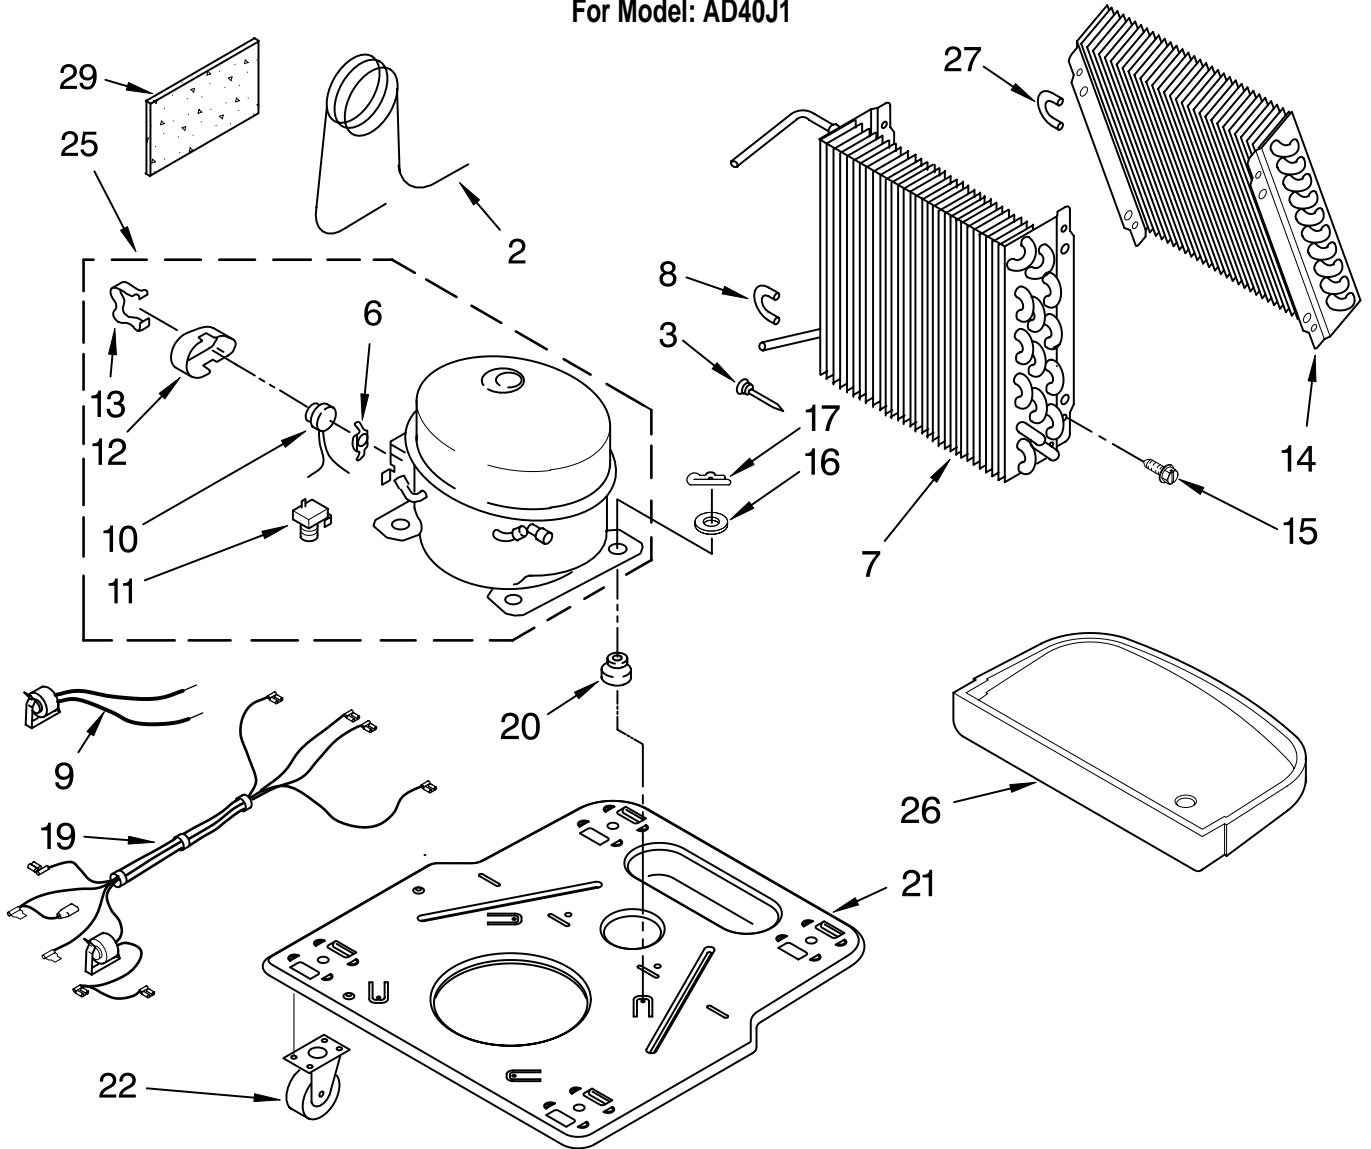

----- Manual continues below -----

AIR FLOW AND CONTROL PARTS DEHUMIDIFIER

For Model: AD40J1

Illus. No.	Part No.	DESCRIPTION
1	LIT1168797	LITERATURE PARTS
	LIT1182965	Wiring Diagram
	LIT1182965	Use and Care Guide
2	1168670	Humidistat, Control
3	1168770	Assembly, Control Panel
4	1168687	Knob
5	488480	Screw, Sm #8 x 1/2
6	1183427	Bracket, Motor Panel, Air System
7	1168758	Left Side
	1168759	Right Side
8	1168843	Escutcheon
9	1168781	Barrier, Bucket Fill Switch
10	1183425	Motor, Fan
11	1168731	Blade, Fan
12	1168681	Cover, Air System
13	1168699	Switch, Bucket Fill/Check
14	487871	Screw, 8-32 x 3/8
15	1168703	Cord, Appliance
16	1168666	Plate, Orifice
17	488130	Nut
22	1180504	Relief, Strain
23	1168735	Support, Air System
25	857547	Tie, Cable
26	1168752	Brace, Support
27	1157158	Screw, 8-18 X 3/8
28	1180634	Edge Guard

UNIT PARTS

For Model: AD40J1

Illus. No.	Part No.	DESCRIPTION
2	1168734	Tube, Restrictor (Length 36.00")
3	1162526	Strainer
6	950061	Spring, Overload
7	1168724	Condenser
8	708532	Bend, Return (9)
9	1168777	Deicer, Bimetal
10	1163837	Overload, Protector
11	950058	Relay, Start
12	950055	Cover, Terminal

Illus. No.	Part No.	DESCRIPTION
13	950056	Retainer, Cover
14	1168726	Evaporator
15	488480	Screw, 8 x 1/2 (4)
16	680975	Washer
17	24364001	Clip, Compressor
19	1168701	Harness, Wire
20	1168722	Grommet (4)
21	1168654	Base
22	1164241	Caster (4)

CABINET PARTS

For Model: AD40J1

Illus. No.	Part No.	DESCRIPTION
1	1168667	Cabinet
2	1172098	Cover, Hose Connection
3	1168762	Clip, Float
4	1168652	Cover, Top
5	1182061	Cover, Front
6	1172075	Float
8	1182080	Bucket, Condensate
10	1168744	Screw