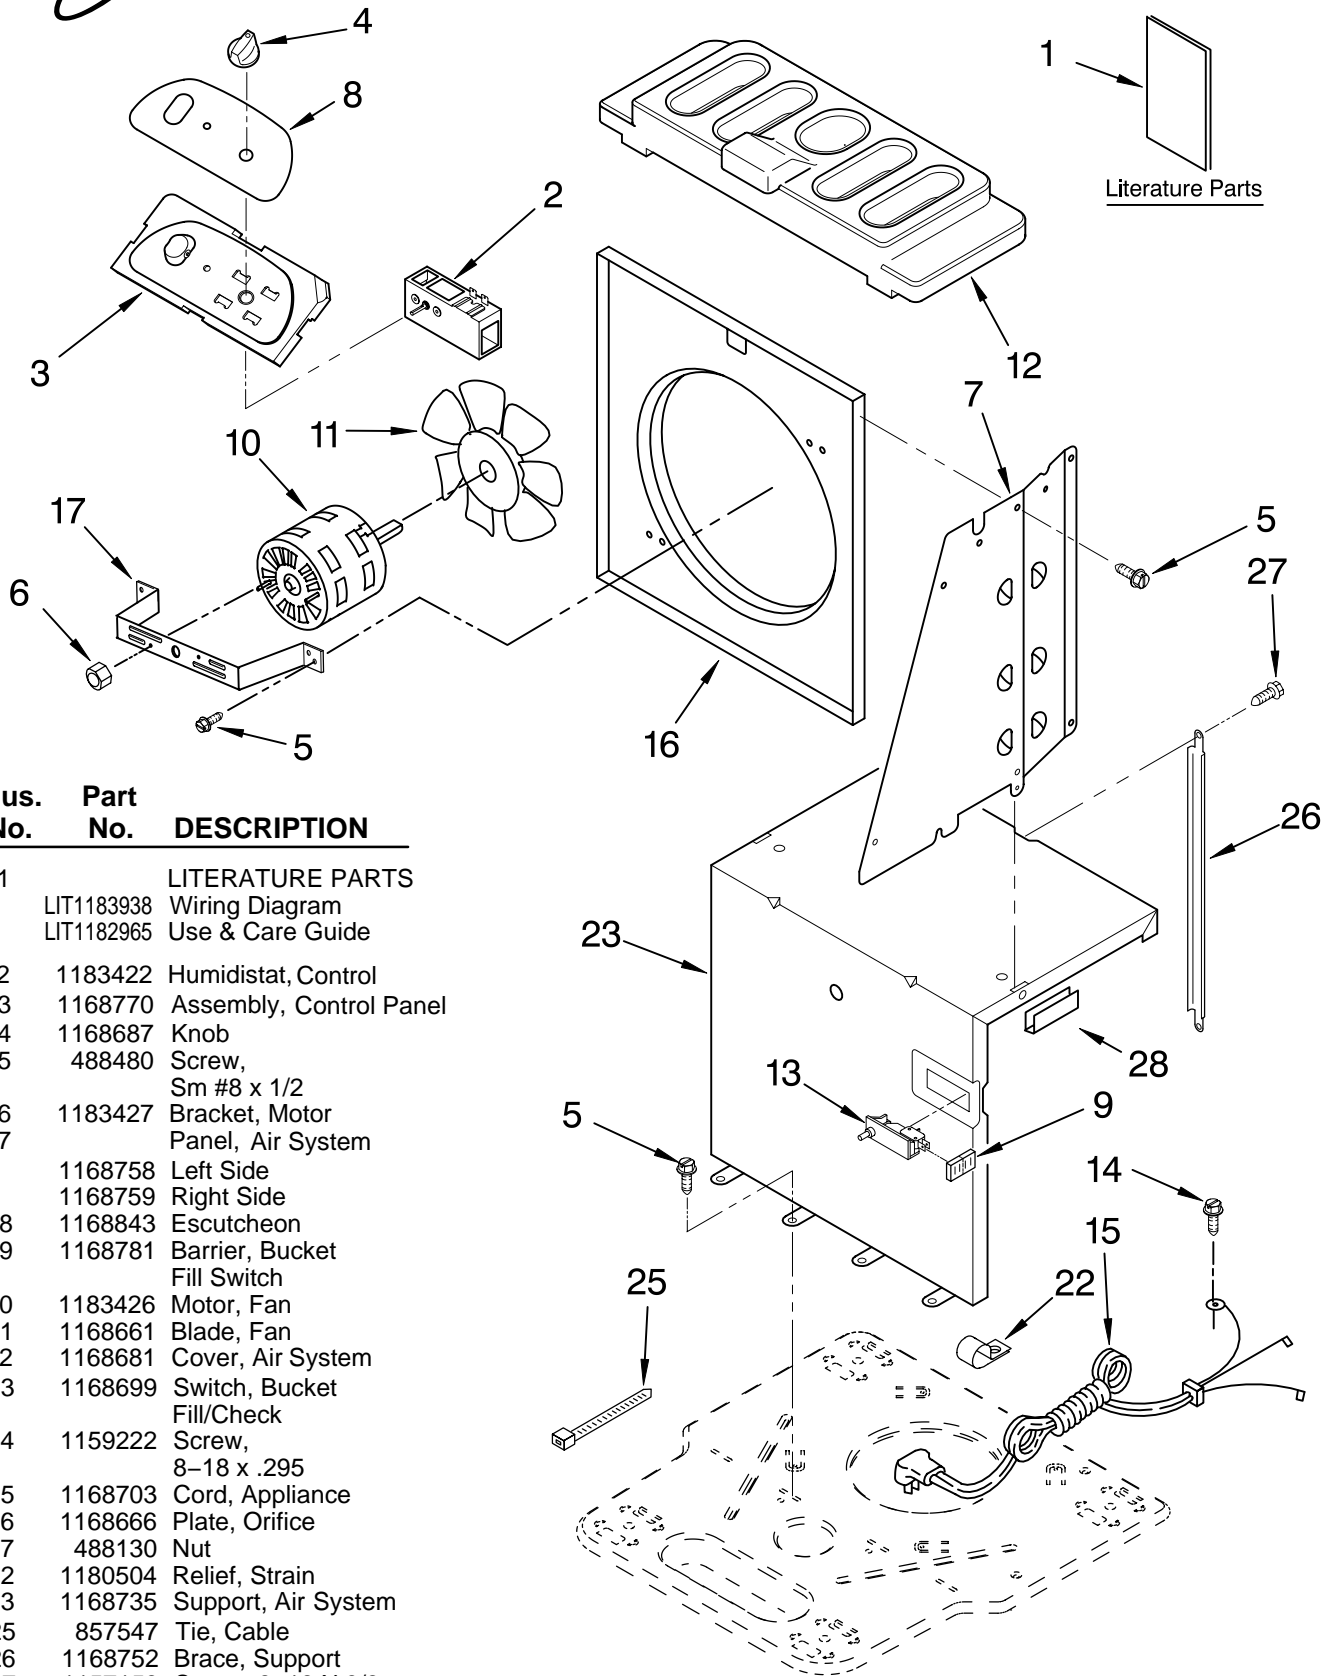

----- Manual continues below -----

AIR FLOW AND CONTROL PARTS

DEHUMIDIFIER

For Model: AD50J2

Illus. No.	Part No.	DESCRIPTION
1	LIT1183938 LIT1182965	LITERATURE PARTS Wiring Diagram Use & Care Guide
2	1183422	Humidistat, Control
3	1168770	Assembly, Control Panel
4	1168687	Knob
5	488480	Screw, Sm #8 x 1/2
6	1183427	Bracket, Motor
7	1168758 1168759	Panel, Air System Left Side Right Side
8	1168843	Escutcheon
9	1168781	Barrier, Bucket Fill Switch
10	1183426	Motor, Fan
11	1168661	Blade, Fan
12	1168681	Cover, Air System
13	1168699	Switch, Bucket Fill/Check
14	1159222	Screw, 8-18 x .295
15	1168703	Cord, Appliance
16	1168666	Plate, Orifice
17	488130	Nut
22	1180504	Relief, Strain
23	1168735	Support, Air System
25	857547	Tie, Cable
26	1168752	Brace, Support
27	1157158	Screw, 8-18 X 3/8
28	1180634	Edge Guard

UNIT PARTS

For Model: AD50J2

Illus. No.	Part No.	DESCRIPTION
2	1168677	Tube, Restrictor (Length 30.00")
3	1162526	Strainer
4	708532	Bend, Return Condenser (2) Evaporator (9)
7	1168657	Condenser
8	708531	Bend, Return (12)
9	1168777	Deicer, Bimetal
10	1182783	Overload, Protector
11	950058	Relay, Start

Illus. No.	Part No.	DESCRIPTION
12	1182781	Cover, Terminal
14	1183985	Evaporator
15	488480	Screw, 8 x 1/2 (4)
16	680975	Washer
17	24364001	Clip, Compressor
19	1168701	Harness, Wire
20	1168722	Grommet (4)
21	1168654	Base
22	1164241	Caster (4)
25	1182780	Compressor, (Complete Assembly)

CABINET PARTS

For Model: AD50J2

Illus. No.	Part No.	DESCRIPTION
1	1168667	Cabinet
2	1172098	Cover, Hose Connection
3	1168762	Clip, Float
4	1168652	Cover, Top
5	1182600	Cover, Front
6	1172075	Float
8	1182080	Bucket, Condensate
10	1168744	Screw