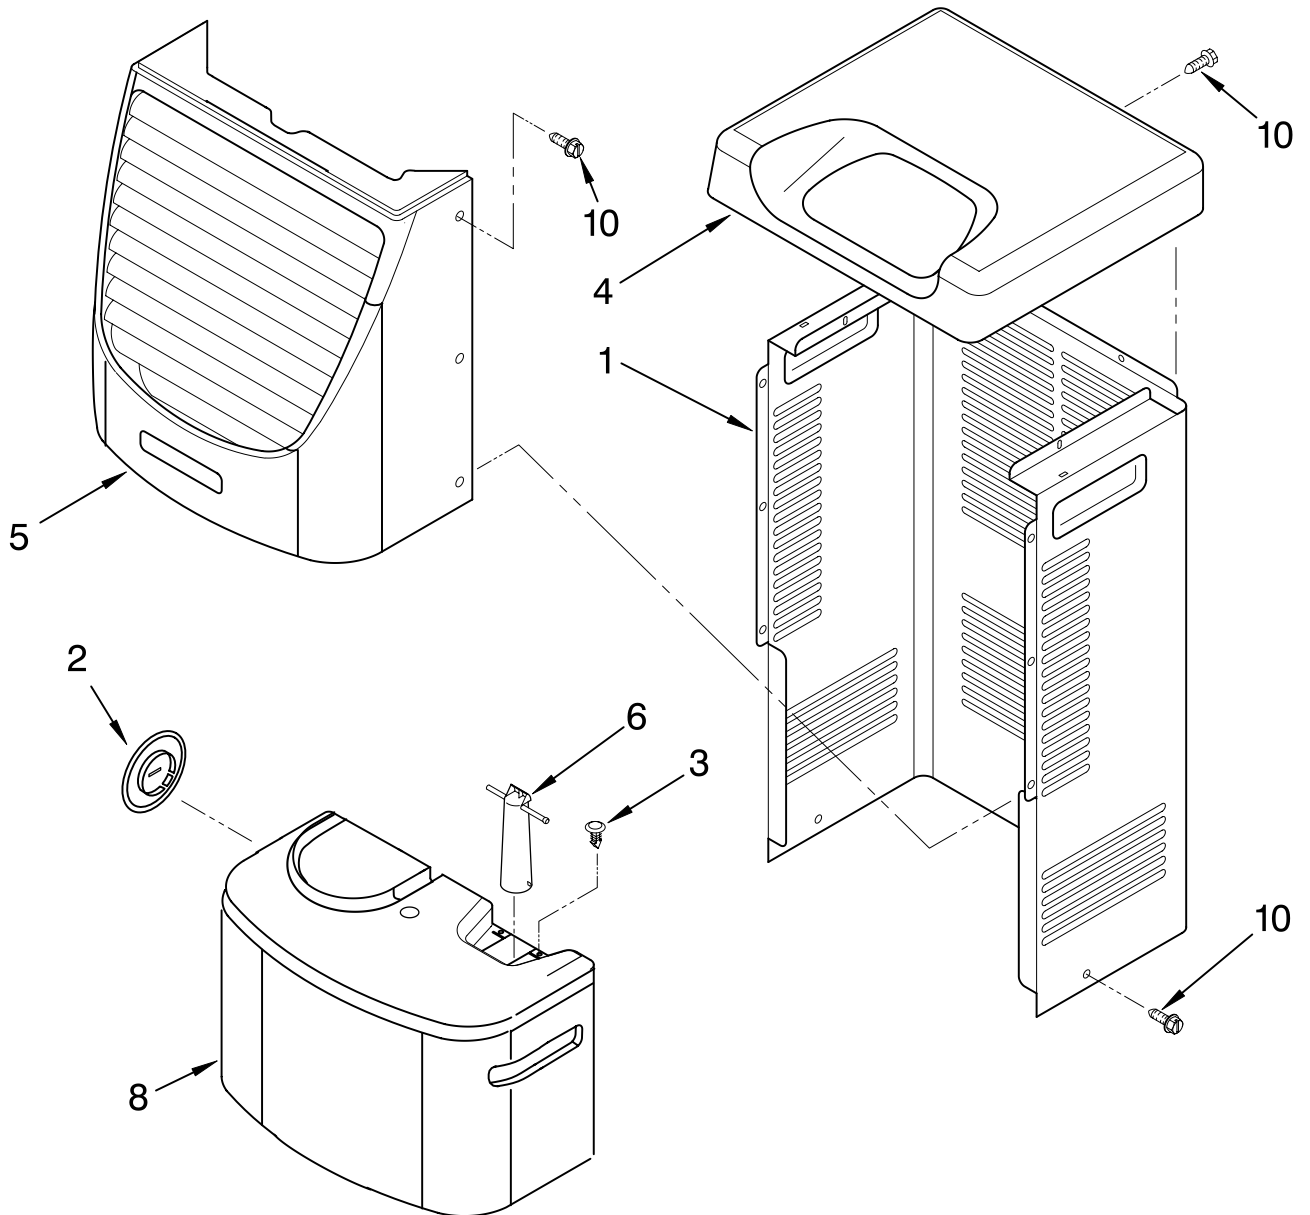

CABINET PARTS

For Model: AD50J2

Illus. No.	Part No.	DESCRIPTION
1	1168667	Cabinet
2	1172098	Cover, Hose Connection
3	1168762	Clip, Float
4	1168652	Cover, Top
5	1182600	Cover, Front
6	1172075	Float
8	1182080	Bucket, Condensate
10	1168744	Screw

Illus. No.	Part No.	DESCRIPTION
Following Parts Not Illustrated and Optional Parts Not Included		
	484310	Epoxy, Tube (Aluminum Repair)
	505168	Tape, No Drip Valve, Access
	978025	1/4" Tube O.D.
	978026	5/16" Tube O.D.

Illus. No.	Part No.	DESCRIPTION
	978027	3/8" Tube O.D.
	978028	1/2" Tube O.D.
	978029	5/8" Tube O.D.
	978030	3/4" Tube O.D.
	978865	Seal, Ring Access Valve (20 Pack)