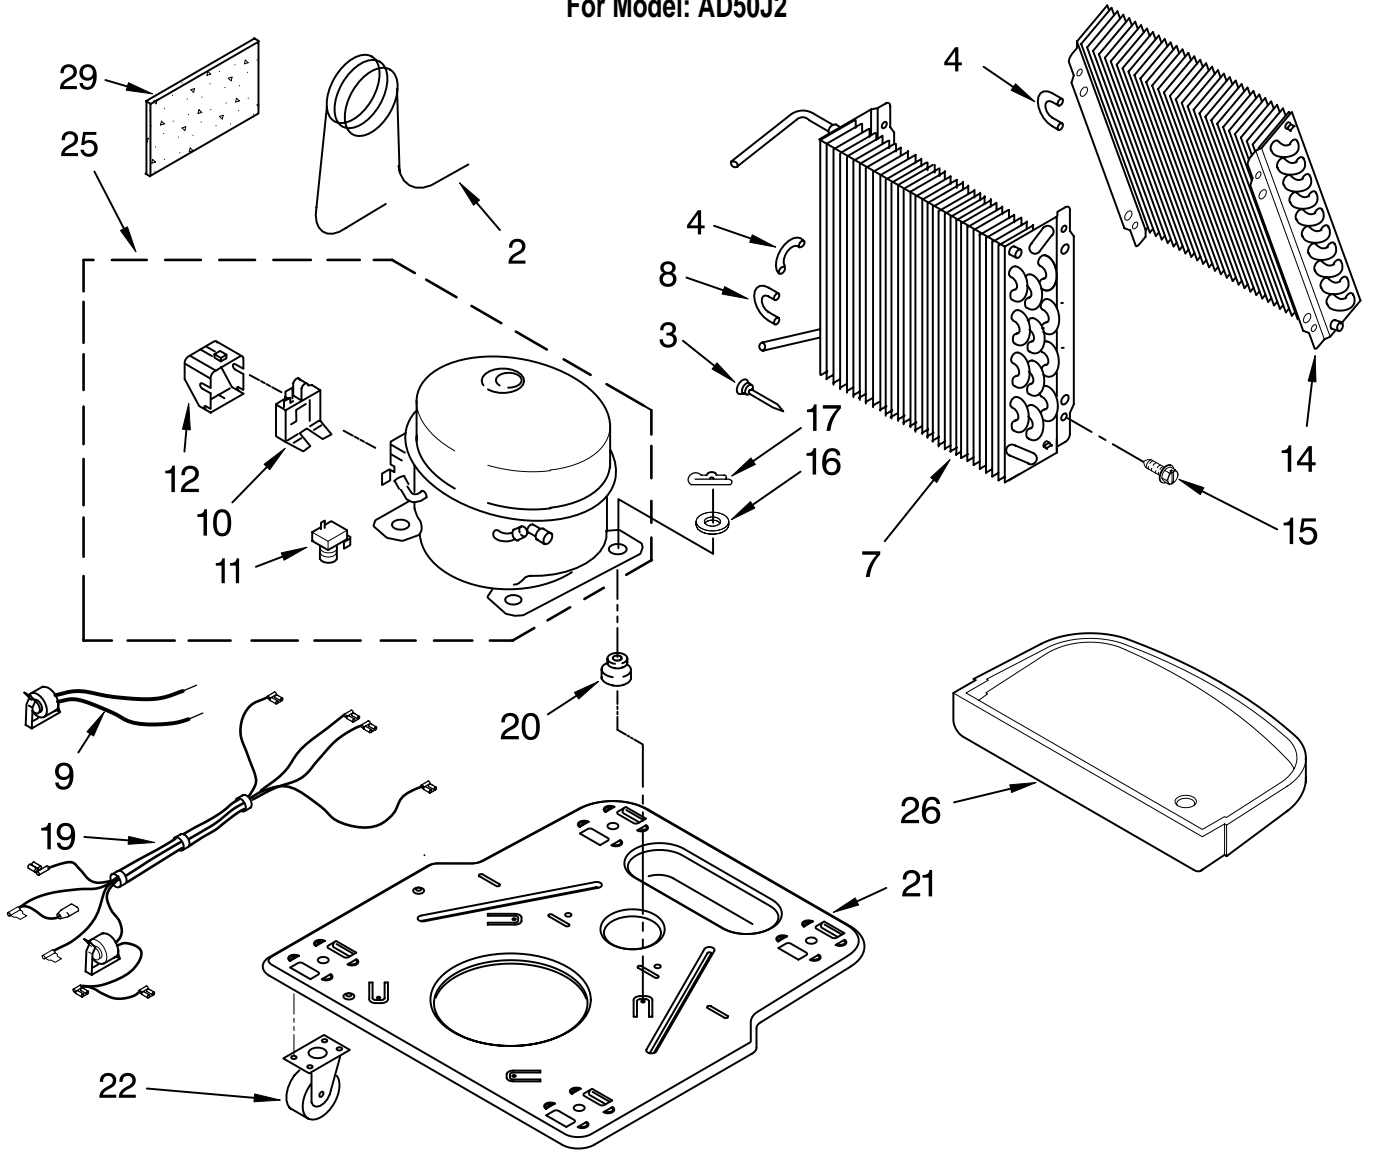

----- Manual continues below -----

AIR FLOW AND CONTROL PARTS

DEHUMIDIFIER

For Model: AD50J2

Illus. No.	Part No.	DESCRIPTION
1	LIT1183938 LIT1182965	LITERATURE PARTS Wiring Diagram Use & Care Guide
2	1183422	Humidistat, Control
3	1168770	Assembly, Control Panel
4	1168687	Knob
5	488480	Screw, Sm #8 x 1/2
6	1183427	Bracket, Motor
7	1168758 1168759	Panel, Air System Left Side Right Side
8	1168843	Escutcheon
9	1168781	Barrier, Bucket Fill Switch
10	1183426	Motor, Fan
11	1168661	Blade, Fan
12	1168681	Cover, Air System
13	1168699	Switch, Bucket Fill/Check
14	1159222	Screw, 8-18 x .295
15	1168703	Cord, Appliance
16	1168666	Plate, Orifice
17	488130	Nut
22	1180504	Relief, Strain
23	1168735	Support, Air System
25	857547	Tie, Cable
26	1168752	Brace, Support
27	1157158	Screw, 8-18 X 3/8
28	1180634	Edge Guard

UNIT PARTS

For Model: AD50J2

Illus. No.	Part No.	DESCRIPTION
2	1168677	Tube, Restrictor (Length 30.00")
3	1162526	Strainer
4	708532	Bend, Return Condenser (2) Evaporator (9)
7	1168657	Condenser
8	708531	Bend, Return (12)
9	1168777	Deicer, Bimetal
10	1182783	Overload, Protector
11	950058	Relay, Start

Illus. No.	Part No.	DESCRIPTION
12	1182781	Cover, Terminal
14	1183985	Evaporator
15	488480	Screw, 8 x 1/2 (4)
16	680975	Washer
17	24364001	Clip, Compressor
19	1168701	Harness, Wire
20	1168722	Grommet (4)
21	1168654	Base
22	1164241	Caster (4)
25	1182780	Compressor, (Complete Assembly)

Illus. No.	Part No.	DESCRIPTION
	978027	3/8" Tube O.D.
	978028	1/2" Tube O.D.
	978029	5/8" Tube O.D.
	978030	3/4" Tube O.D.
	978865	Seal, Ring Access Valve (20 Pack)