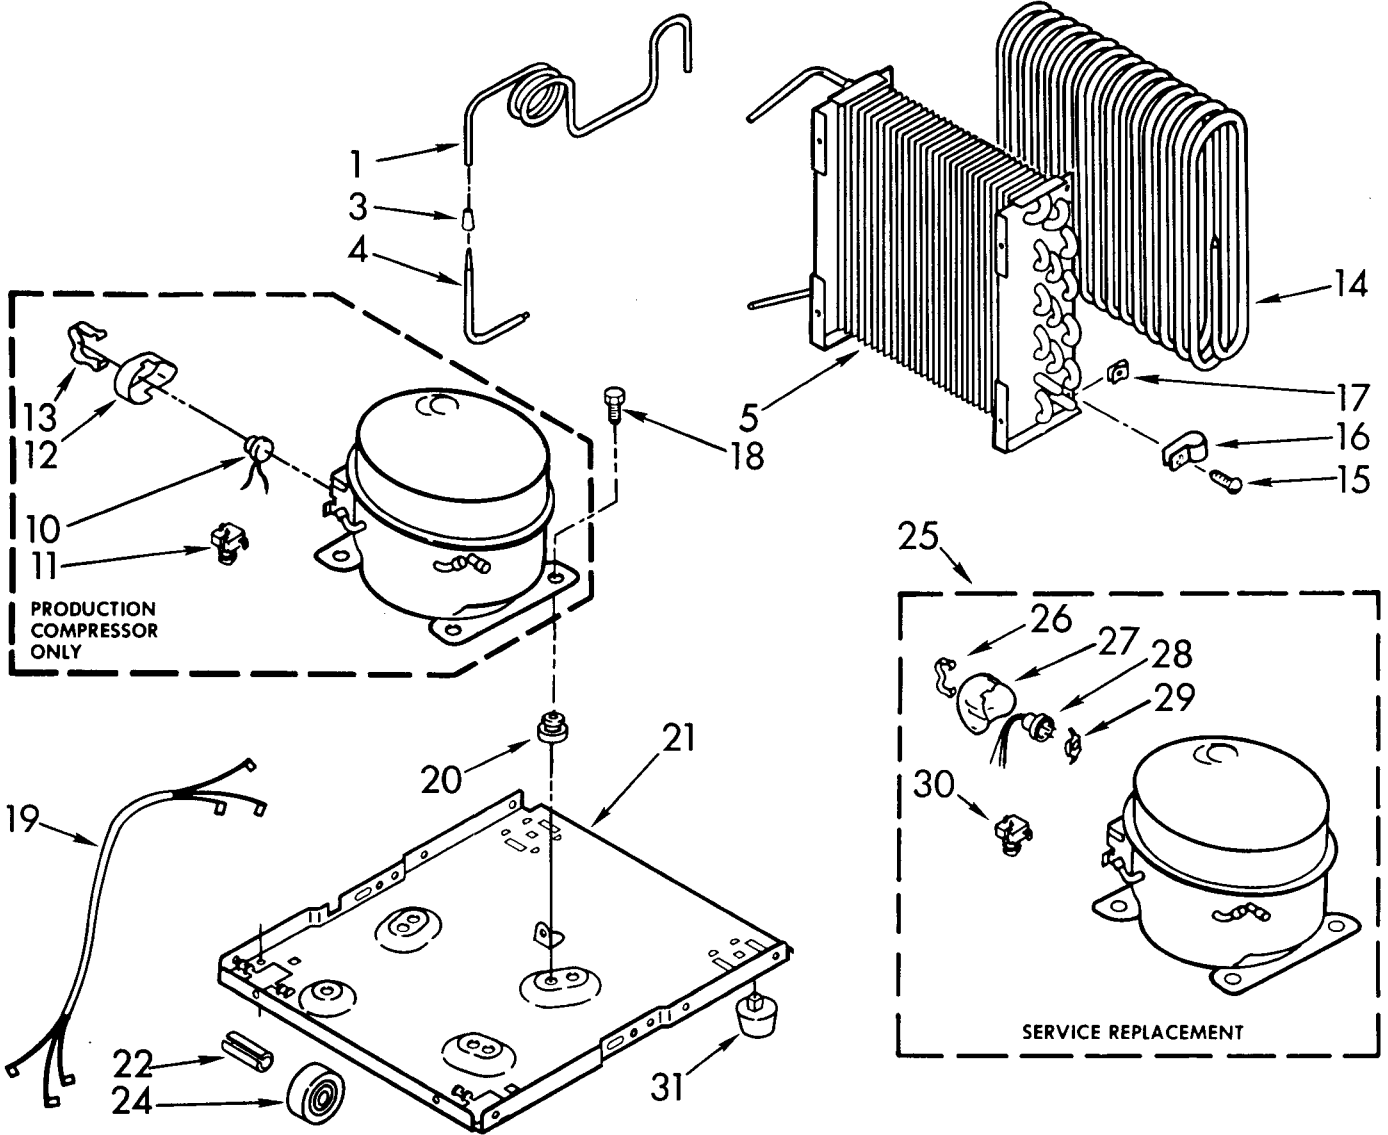

UNIT PARTS

For Model: D-20-0

FOR ORDERING INFORMATION REFER TO PARTS PRICE LIST

UNIT PARTS

For Model: D200

ILL NO.	PART NO.	DESCRIPTION
1	1157397	Tube, Restrictor (Length 35.0")
3	474013	Strainer, Tube
4	1159239	Tube, Outlet (Includes Item 3)
5	1159671	Condenser
10	1159668	Overload, Protector
11	758637	Relay, Start
12	1157582	Cover, Terminal
13	938384	Retainer, Cover
14	1157554	Evaporator
15	487910	Screw, 8 x 3/8 (4)
16	488946	Clamp, Tube (4)
17	486197	Nut, Speed (4)
18	488400	Screw, 1/4-28 x 1" (4)
19	484136	Harness, Wire
20	1156748	Grommet (4)
21	1157584	Base
22	489015	Roll Pin (2)
24	998726	Roller (2)
25	485780	Compressor, Service (Complete Assembly)
26	549342	Retainer, Cover
27	549336	Cover, Terminal
28	649833	Overload, Protector
29	549086	Spring, Overload
30	549339	Relay
31	951886	Glide (2)