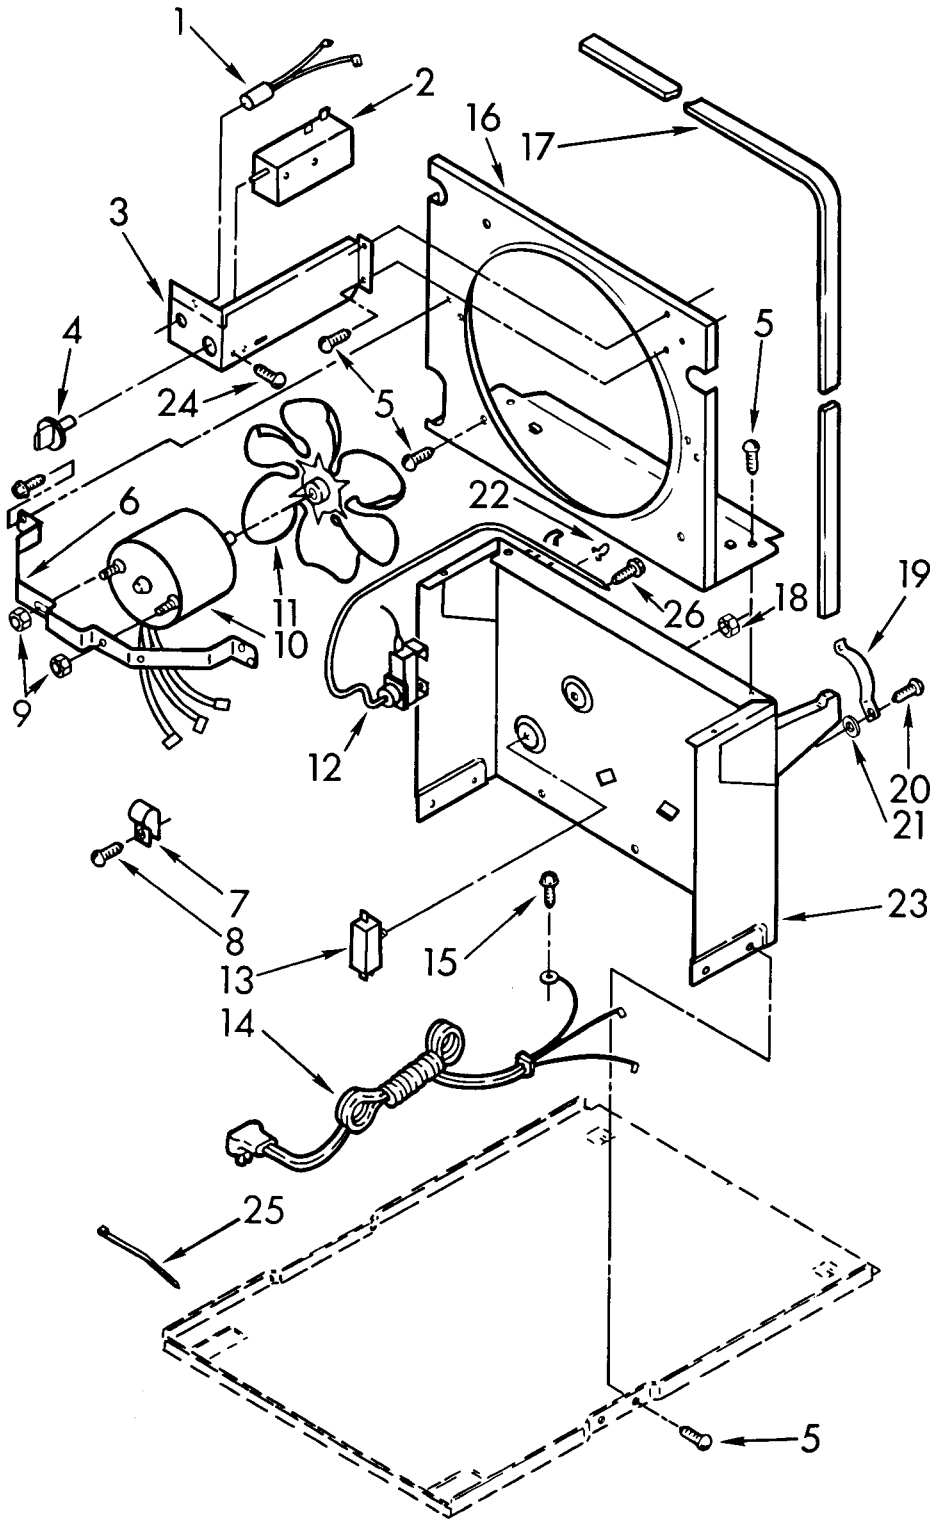

# UNIT PARTS

For Model: D-20-0

FOR ORDERING INFORMATION REFER TO PARTS PRICE LIST

## UNIT PARTS

For Model: D200

ILL NO.	PART NO.	DESCRIPTION
1	1157397	Tube, Restrictor (Length 35.0")
3	474013	Strainer, Tube
4	1159239	Tube, Outlet (Includes Item 3)
5	1159671	Condenser
10	1159668	Overload, Protector
11	758637	Relay, Start
12	1157582	Cover, Terminal
13	938384	Retainer, Cover
14	1157554	Evaporator
15	487910	Screw, 8 x 3/8 (4)
16	488946	Clamp, Tube (4)
17	486197	Nut, Speed (4)
18	488400	Screw, 1/4-28 x 1" (4)
19	484136	Harness, Wire
20	1156748	Grommet (4)
21	1157584	Base
22	489015	Roll Pin (2)
24	998726	Roller (2)
25	485780	Compressor, Service (Complete Assembly)
26	549342	Retainer, Cover
27	549336	Cover, Terminal
28	649833	Overload, Protector
29	549086	Spring, Overload
30	549339	Relay
31	951886	Glide (2)

# AIR FLOW AND CONTROL PARTS

For Model: D-20-0

FOR ORDERING INFORMATION REFER TO PARTS PRICE LIST

## AIRFLOW AND CONTROL PARTS

For Model: D200

ILL NO.	PART NO.	DESCRIPTION
1	1155666	Light, Indicator
2	1155848	Humidistat, Control
3	951285	Bracket, Control
4	998859	Knob, Humidistat Control
5	488624	Screw, SM 8 x 3/8
6	998777	Bracket, Fan Motor Mounting
7	488946	Clamp, Tube
8	487910	Screw, 8 x 1/2A
9	488130	Nut, Fan Motor 8-32 (2)
10	1156859	Motor, Fan
11	949645	Blade, Fan
12	1155109	Thermostat, De-Icer
13	999747	Switch, Water Level Control
14	1155670	Cord, Appliance
15	487871	Screw, 8-32 x 5/32
16	998779	Plate, Orifice
17	998802	Seal
18	489001	Palnut, 3/8-32
19	998730	Spring, Water Level
20	488248	Screw, SM 8 x 3/4A
21		Washer, Repair
	489083	.030 Thickness
	489091	.045 Thickness
	489029	.060 Thickness
22	471363	Clamp, Tube To Evaporator Mtg (2)
23	998744	Support
24	145450	Screw, 8 X 1/4
25	602851	Tie, Cable (3)
26	488234	Screw, 8-32 x 1/4 (2)