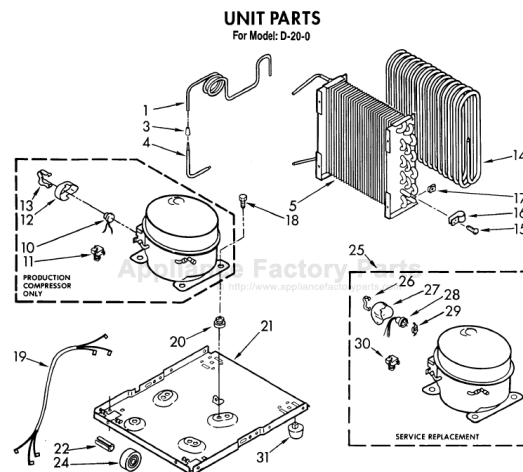

[Find Your WHIRLPOOL Dehumidifier Parts - Select From 309 Models](#)

----- Manual continues below -----