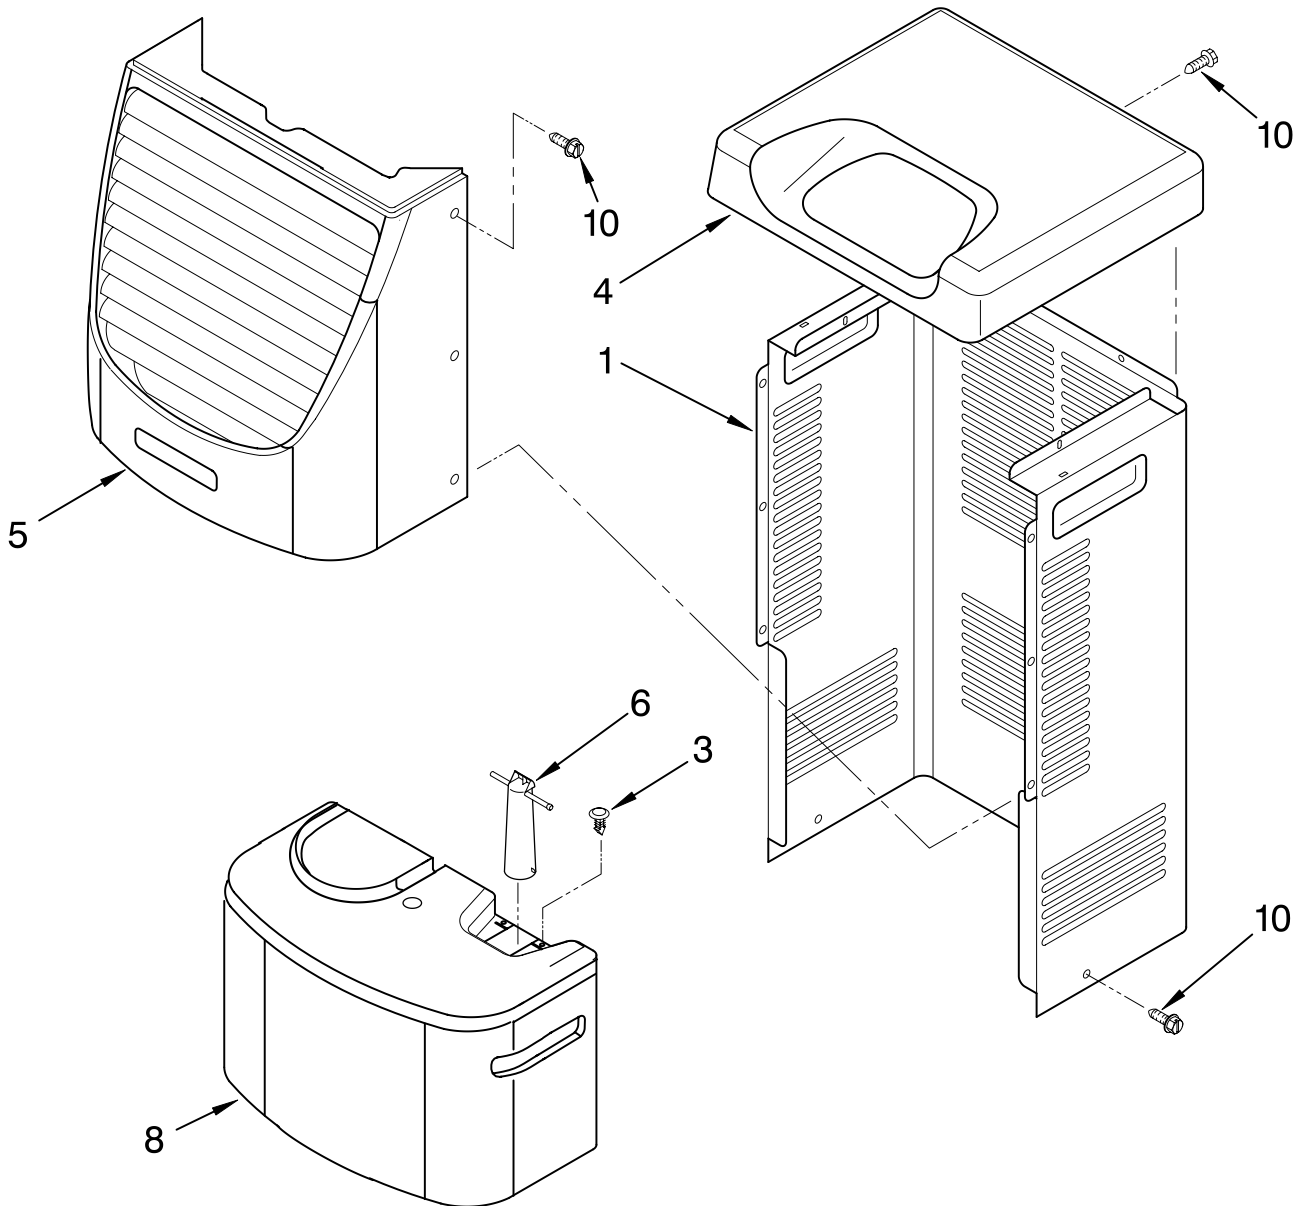

----- Manual continues below -----

AIR FLOW AND CONTROL PARTS

For Model: AD25TJ3

DEHUMIDIFIER

Illus. No.	Part No.	DESCRIPTION
1		LITERATURE PARTS
	LIT1183938	Wiring Diagram
	LIT1182965	Use & Care Guide
2	1183422	Humidistat, Control
3	1168814	Assembly, Control Panel
4	1168687	Knob
5	488480	Screw, Sm #8 x 1/2
6	1183427	Bracket, Motor Panel,
7		Air System
	1168758	Left Side
	1168759	Right Side
8	1168842	Escutcheon
9	1168781	Barrier, Bucket Fill Switch
10	1183424	Motor, Fan
11	1168731	Blade, Fan
12	1168681	Cover, Air System
13	1168699	Switch, Bucket Fill/Check
14	487871	Screw, 8-32 x 3/8
15	1168703	Cord, Appliance
16	1168666	Plate, Orifice
17	488130	Nut
22	1180504	Relief, Strain
23	1168735	Support, Air System
25	857547	Tie, Cable
26	1168752	Brace, Support
27	1157158	Screw, 8-18 X 3/8
28	1180634	Edge Guard

Illus. No.	Part No.	DESCRIPTION
25	1182778	Compressor, (Complete Assembly)
26	1168761	Pan, Drain
29	1184625	Insulation (Restrictor Tube)

REFRIGERANT CHARGE

5.50 oz.

**Production Compressor Requires Production Electrical Components.
 Service Compressor Requires Service Electrical Components.
 For Further Information, Refer to Filmcard 19.1.**

FOR ORDERING INFORMATION REFER TO PARTS PRICE LIST

CABINET PARTS

For Model: AD25TJ3

Illus. No.	Part No.	DESCRIPTION
1	1168667	Cabinet
3	1168762	Clip, Float
4	1168652	Cover, Top
5	1182600	Cover, Front
6	1172075	Float
8	1172079	Bucket, Condensate
10	1168744	Screw