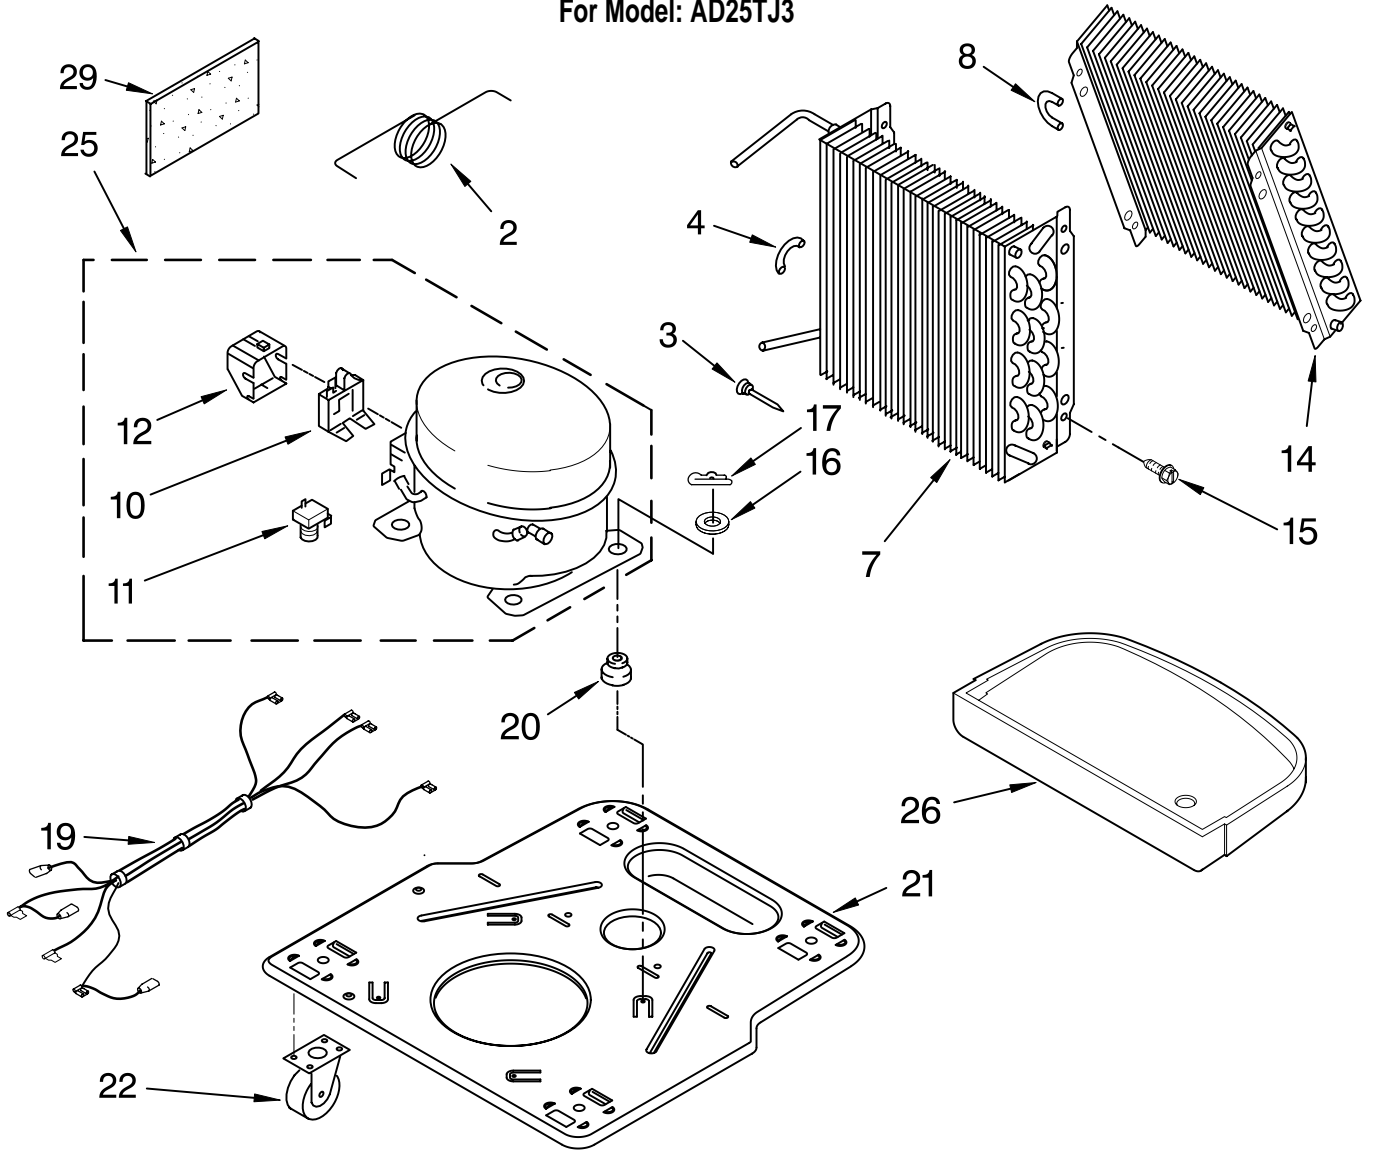

----- Manual continues below -----

AIR FLOW AND CONTROL PARTS

For Model: AD25TJ3

DEHUMIDIFIER

Illus. No.	Part No.	DESCRIPTION
1		LITERATURE PARTS
	LIT1183938	Wiring Diagram
	LIT1182965	Use & Care Guide
2	1183422	Humidistat, Control
3	1168814	Assembly, Control Panel
4	1168687	Knob
5	488480	Screw, Sm #8 x 1/2
6	1183427	Bracket, Motor Panel,
7		Air System
	1168758	Left Side
	1168759	Right Side
8	1168842	Escutcheon
9	1168781	Barrier, Bucket Fill Switch
10	1183424	Motor, Fan
11	1168731	Blade, Fan
12	1168681	Cover, Air System
13	1168699	Switch, Bucket Fill/Check
14	487871	Screw, 8-32 x 3/8
15	1168703	Cord, Appliance
16	1168666	Plate, Orifice
17	488130	Nut
22	1180504	Relief, Strain
23	1168735	Support, Air System
25	857547	Tie, Cable
26	1168752	Brace, Support
27	1157158	Screw, 8-18 X 3/8
28	1180634	Edge Guard

FOR ORDERING INFORMATION REFER TO PARTS PRICE LIST

UNIT PARTS

For Model: AD25TJ3

Illus. No.	Part No.	DESCRIPTION
2	1184271	Tube, Restrictor (Length 36.00")
3	1162526	Strainer
4	708532	Bend, Return (9)
7	1168724	Condenser
8	708531	Bend, Return (4)
10	1182782	Overload, Protector
11	950058	Relay, Start
12	1182781	Cover, Terminal

FOR ORDERING INFORMATION REFER TO PARTS PRICE LIST

CABINET PARTS

For Model: AD25TJ3

Illus. No.	Part No.	DESCRIPTION
1	1168667	Cabinet
3	1168762	Clip, Float
4	1168652	Cover, Top
5	1182600	Cover, Front
6	1172075	Float
8	1172079	Bucket, Condensate
10	1168744	Screw

Illus. No.	Part No.	DESCRIPTION
	978027	3/8" Tube O.D.
	978028	1/2" Tube O.D.
	978029	5/8" Tube O.D.
	978030	3/4" Tube O.D.
	978865	Seal, Ring Access Valve (20 Pack)

FOR ORDERING INFORMATION REFER TO PARTS PRICE LIST