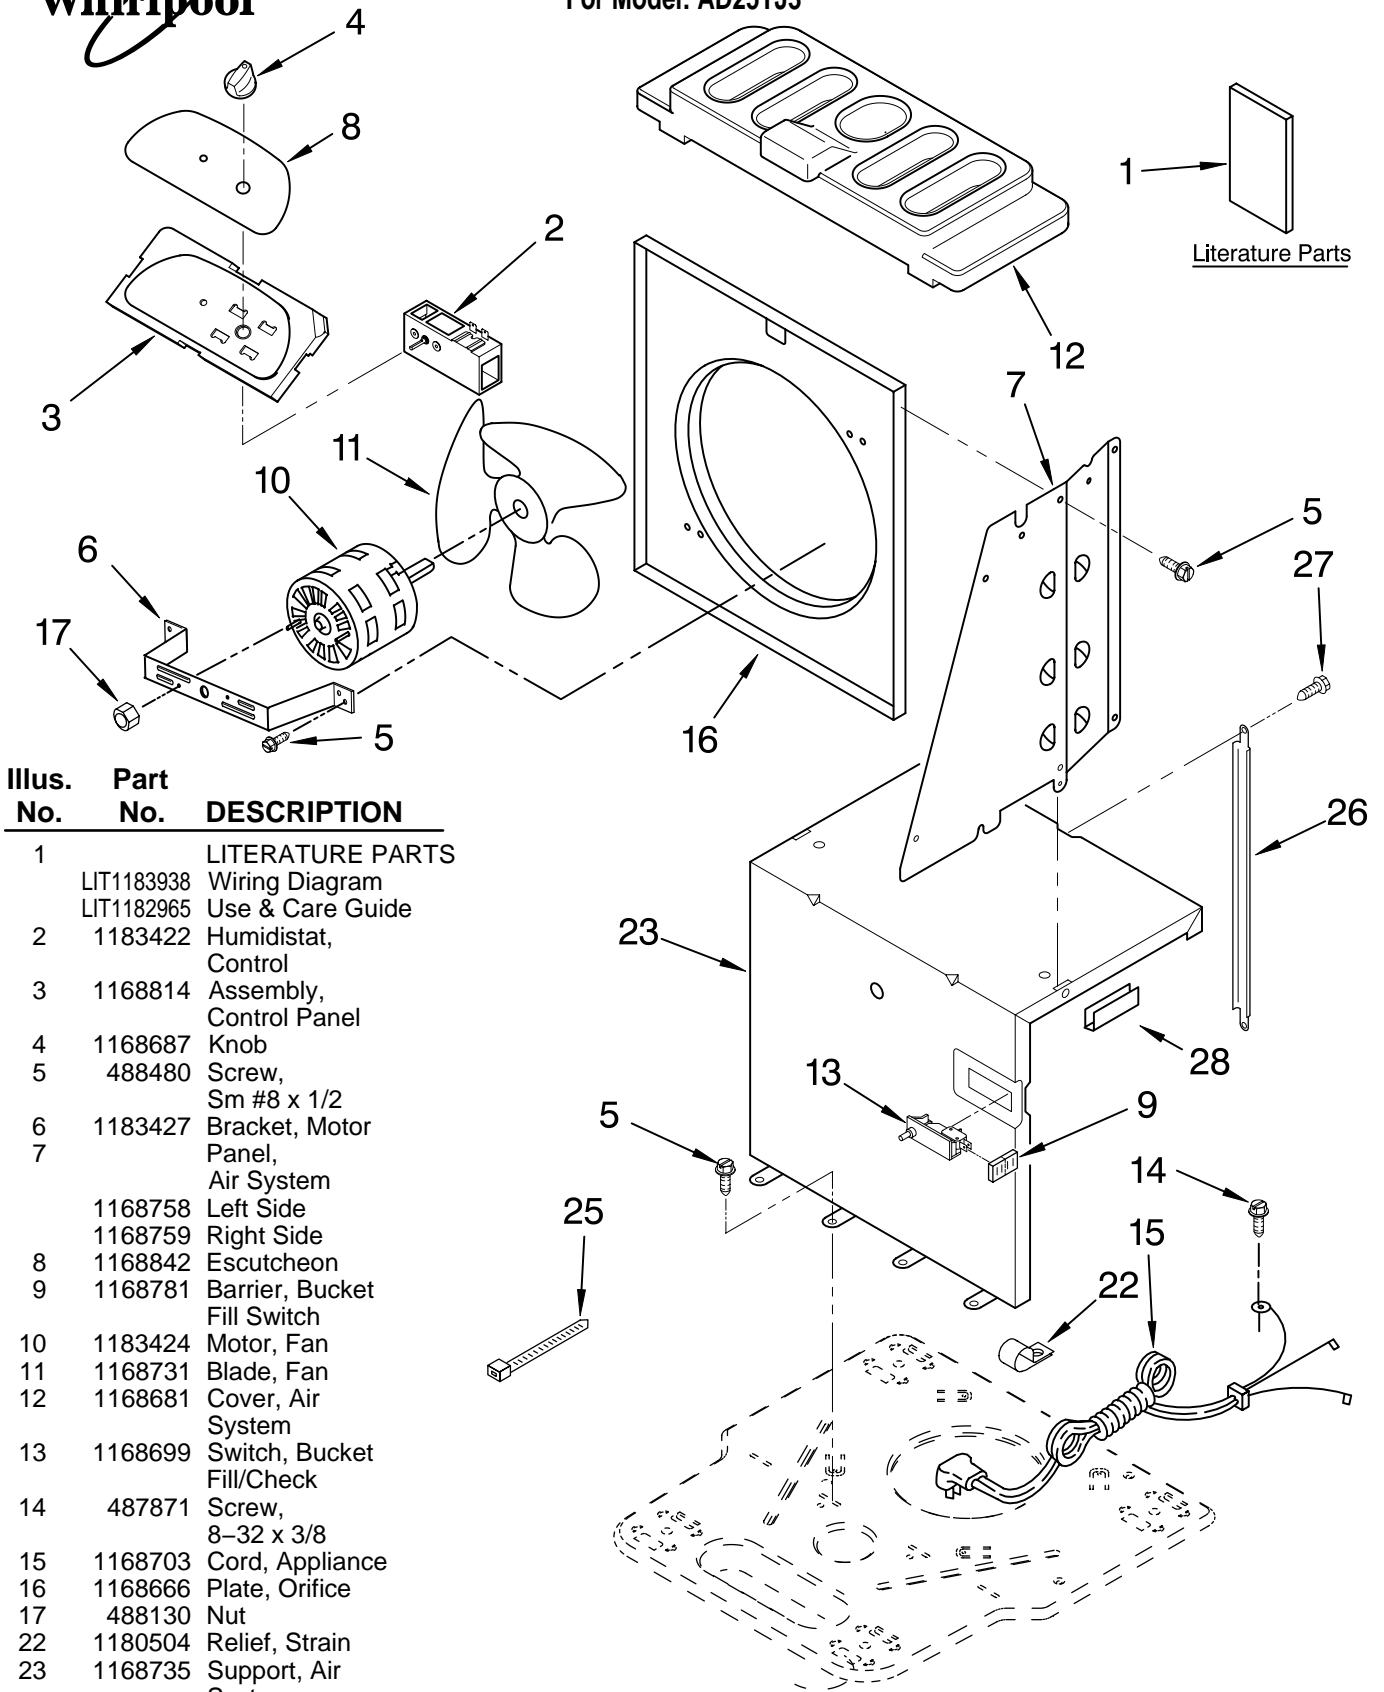

----- Manual continues below -----

AIR FLOW AND CONTROL PARTS

For Model: AD25TJ3

DEHUMIDIFIER

Illus. No.	Part No.	DESCRIPTION
1		LITERATURE PARTS
	LIT1183938	Wiring Diagram
	LIT1182965	Use & Care Guide
2	1183422	Humidistat, Control
3	1168814	Assembly, Control Panel
4	1168687	Knob
5	488480	Screw, Sm #8 x 1/2
6	1183427	Bracket, Motor Panel,
7		Air System
	1168758	Left Side
	1168759	Right Side
8	1168842	Escutcheon
9	1168781	Barrier, Bucket Fill Switch
10	1183424	Motor, Fan
11	1168731	Blade, Fan
12	1168681	Cover, Air System
13	1168699	Switch, Bucket Fill/Check
14	487871	Screw, 8-32 x 3/8
15	1168703	Cord, Appliance
16	1168666	Plate, Orifice
17	488130	Nut
22	1180504	Relief, Strain
23	1168735	Support, Air System
25	857547	Tie, Cable
26	1168752	Brace, Support
27	1157158	Screw, 8-18 X 3/8
28	1180634	Edge Guard

FOR ORDERING INFORMATION REFER TO PARTS PRICE LIST

UNIT PARTS

For Model: AD25TJ3

Illus. No.	Part No.	DESCRIPTION
2	1184271	Tube, Restrictor (Length 36.00")
3	1162526	Strainer
4	708532	Bend, Return (9)
7	1168724	Condenser
8	708531	Bend, Return (4)
10	1182782	Overload, Protector
11	950058	Relay, Start
12	1182781	Cover, Terminal

FOR ORDERING INFORMATION REFER TO PARTS PRICE LIST

CABINET PARTS

For Model: AD25TJ3

Illus. No.	Part No.	DESCRIPTION
1	1168667	Cabinet
3	1168762	Clip, Float
4	1168652	Cover, Top
5	1182600	Cover, Front
6	1172075	Float
8	1172079	Bucket, Condensate
10	1168744	Screw

Illus. No.	Part No.	DESCRIPTION
	978027	3/8" Tube O.D.
	978028	1/2" Tube O.D.
	978029	5/8" Tube O.D.
	978030	3/4" Tube O.D.
	978865	Seal, Ring Access Valve (20 Pack)

FOR ORDERING INFORMATION REFER TO PARTS PRICE LIST