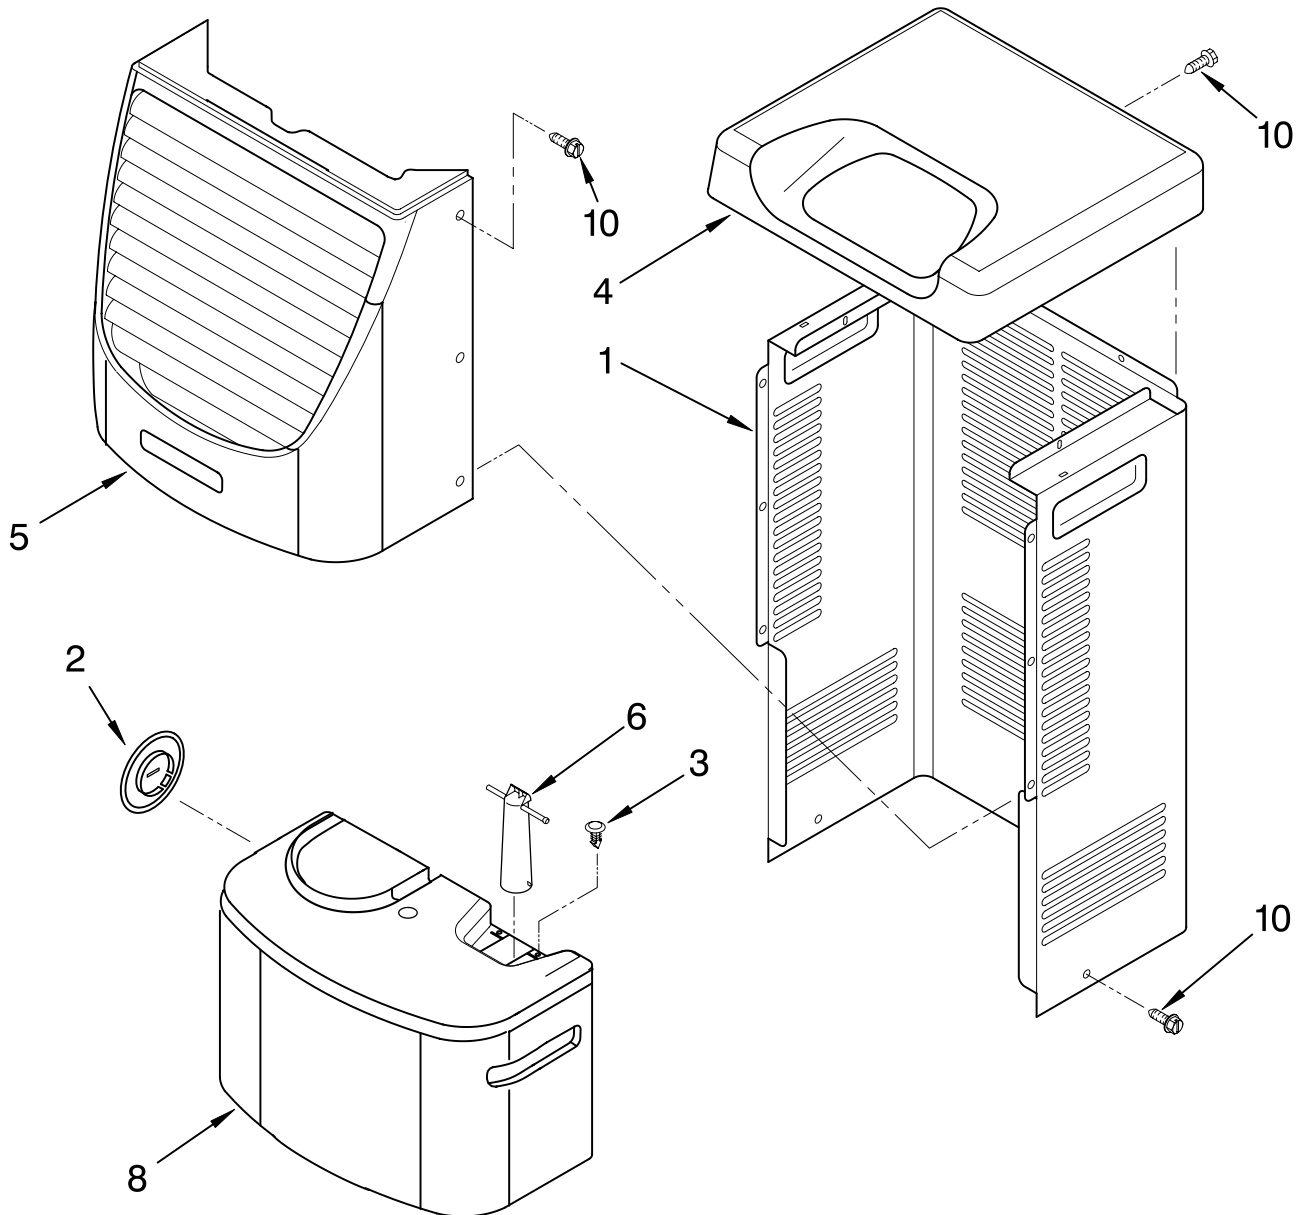

----- Manual continues below -----

AIR FLOW AND CONTROL PARTS

For Model: AD40LJ0

DEHUMIDIFIER

Illus. Part No. DESCRIPTION

1	LIT1182586 LIT1183900	LITERATURE PARTS Wiring Diagram Use & Care Guide
2	1183422	Humidistat, Control
3	1168770	Assembly, Control Panel
4	1168687	Knob
5	488480	Screw, Sm #8 x 1/2
6	1183427	Bracket, Motor
7	1168758 1168759	Left Side Right Side
8	1183972	Escutcheon
9	1168781	Barrier, Bucket Fill Switch
10	1183425	Motor, Fan
11	1168731	Blade, Fan
12	1168681	Cover, Air System
13	1168699	Switch, Bucket Fill/Check
14	487871	Screw, 8-32 x 3/8
15	1168703	Cord, Appliance
16	1168666	Plate, Orifice
17	488130	Nut
22	1180504	Relief, Strain
23	1168735	Support, Air System
25	857547	Tie, Cable
26	1168752	Brace, Support
27	1157158	Screw, 8-18 X 3/8
28	1180634	Edge Guard

UNIT PARTS

For Model: AD40LJ0

Illus. No.	Part No.	DESCRIPTION
2	1168728	Tube, Restrictor (Length 36.00")
3	1162526	Strainer
7	1168724	Condenser
8	708532	Bend, Return (9)
9	1183833	Deicer, Bimetal
10	1182783	Overload, Protector
11	950058	Relay, Start
12	1182781	Cover, Terminal
14	1168726	Evaporator

Illus. No.	Part No.	DESCRIPTION
15	488480	Screw, 8 x 1/2 (4)
16	680975	Washer
17	24364001	Clip, Compressor
19	1183906	Harness, Wire
20	1168722	Grommet (4)
21	1168654	Base
22	1164241	Caster (4)
25	1182779	Compressor, (Complete Assembly)
26	1168761	Pan, Drain

CABINET PARTS

For Model: AD40LJ0

Illus. No.	Part No.	DESCRIPTION
1	1168667	Cabinet
2	1172098	Cover, Hose Connection
3	1168762	Clip, Float
4	1168652	Cover, Top
5	1182061	Cover, Front
6	1172075	Float
8	1182080	Bucket, Condensate
10	1168744	Screw