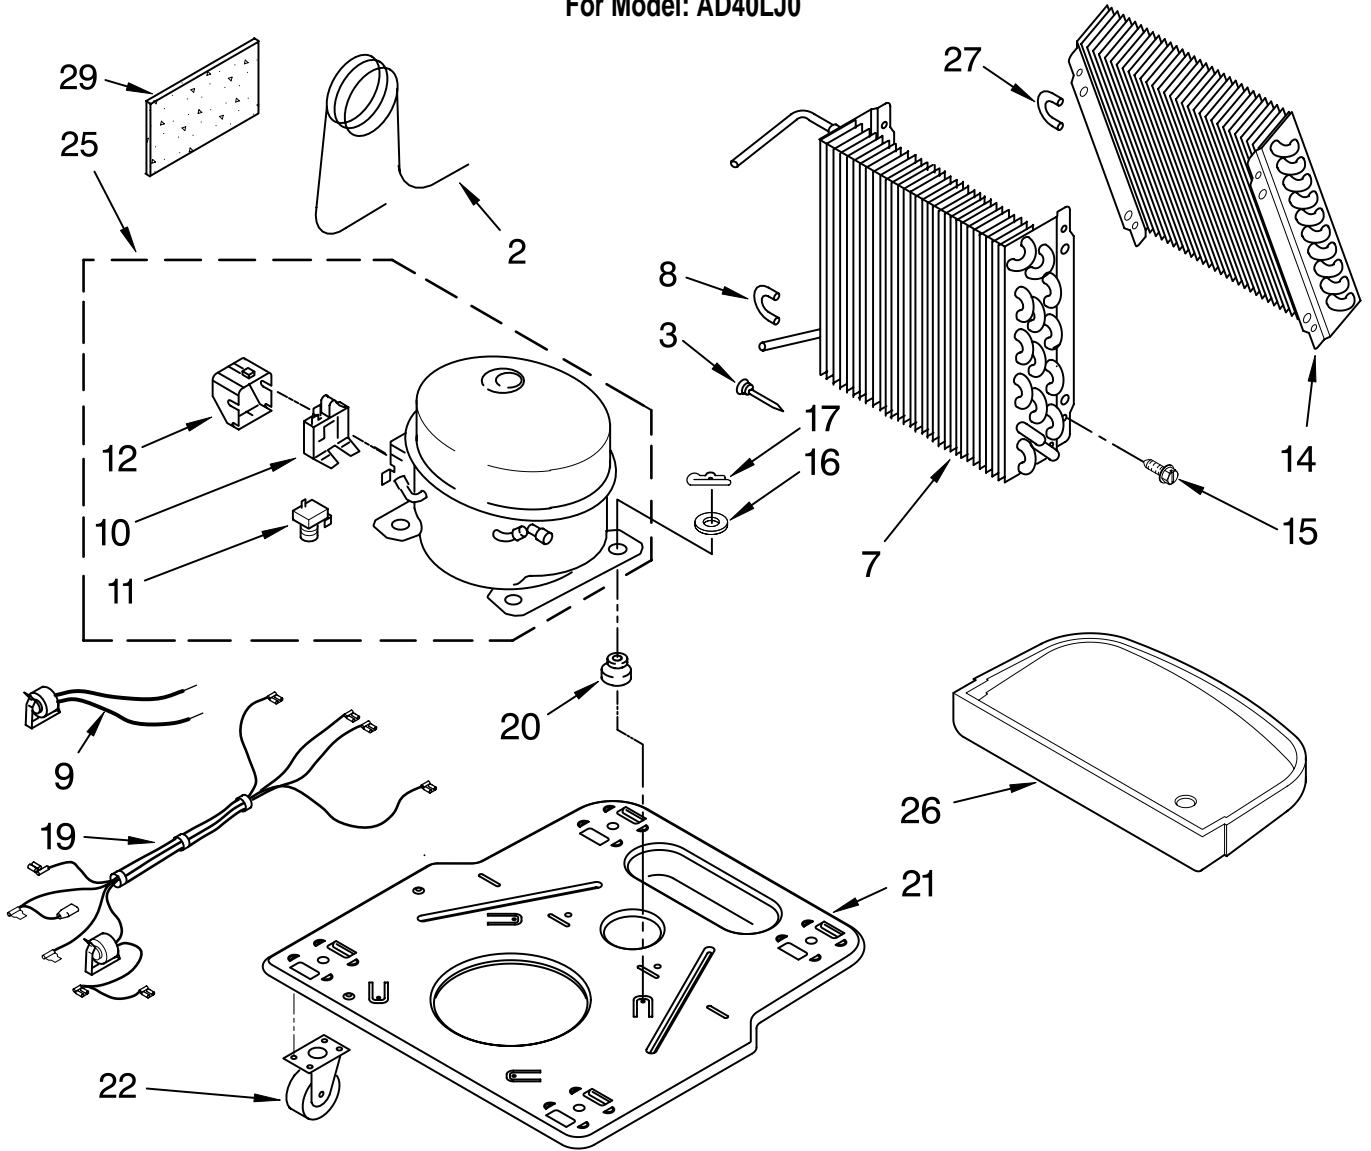

----- Manual continues below -----

AIR FLOW AND CONTROL PARTS

For Model: AD40LJ0

DEHUMIDIFIER

Illus. Part No. DESCRIPTION

1	LIT1182586 LIT1183900	LITERATURE PARTS Wiring Diagram Use & Care Guide
2	1183422	Humidistat, Control
3	1168770	Assembly, Control Panel
4	1168687	Knob
5	488480	Screw, Sm #8 x 1/2
6	1183427	Bracket, Motor
7	1168758 1168759	Left Side Right Side
8	1183972	Escutcheon
9	1168781	Barrier, Bucket Fill Switch
10	1183425	Motor, Fan
11	1168731	Blade, Fan
12	1168681	Cover, Air System
13	1168699	Switch, Bucket Fill/Check
14	487871	Screw, 8-32 x 3/8
15	1168703	Cord, Appliance
16	1168666	Plate, Orifice
17	488130	Nut
22	1180504	Relief, Strain
23	1168735	Support, Air System
25	857547	Tie, Cable
26	1168752	Brace, Support
27	1157158	Screw, 8-18 X 3/8
28	1180634	Edge Guard

UNIT PARTS

For Model: AD40LJ0

Illus. No.	Part No.	DESCRIPTION
2	1168728	Tube, Restrictor (Length 36.00")
3	1162526	Strainer
7	1168724	Condenser
8	708532	Bend, Return (9)
9	1183833	Deicer, Bimetal
10	1182783	Overload, Protector
11	950058	Relay, Start
12	1182781	Cover, Terminal
14	1168726	Evaporator

Illus. No.	Part No.	DESCRIPTION
15	488480	Screw, 8 x 1/2 (4)
16	680975	Washer
17	24364001	Clip, Compressor
19	1183906	Harness, Wire
20	1168722	Grommet (4)
21	1168654	Base
22	1164241	Caster (4)
25	1182779	Compressor, (Complete Assembly)
26	1168761	Pan, Drain

CABINET PARTS

For Model: AD40LJ0

Illus. No.	Part No.	DESCRIPTION
1	1168667	Cabinet
2	1172098	Cover, Hose Connection
3	1168762	Clip, Float
4	1168652	Cover, Top
5	1182061	Cover, Front
6	1172075	Float
8	1182080	Bucket, Condensate
10	1168744	Screw