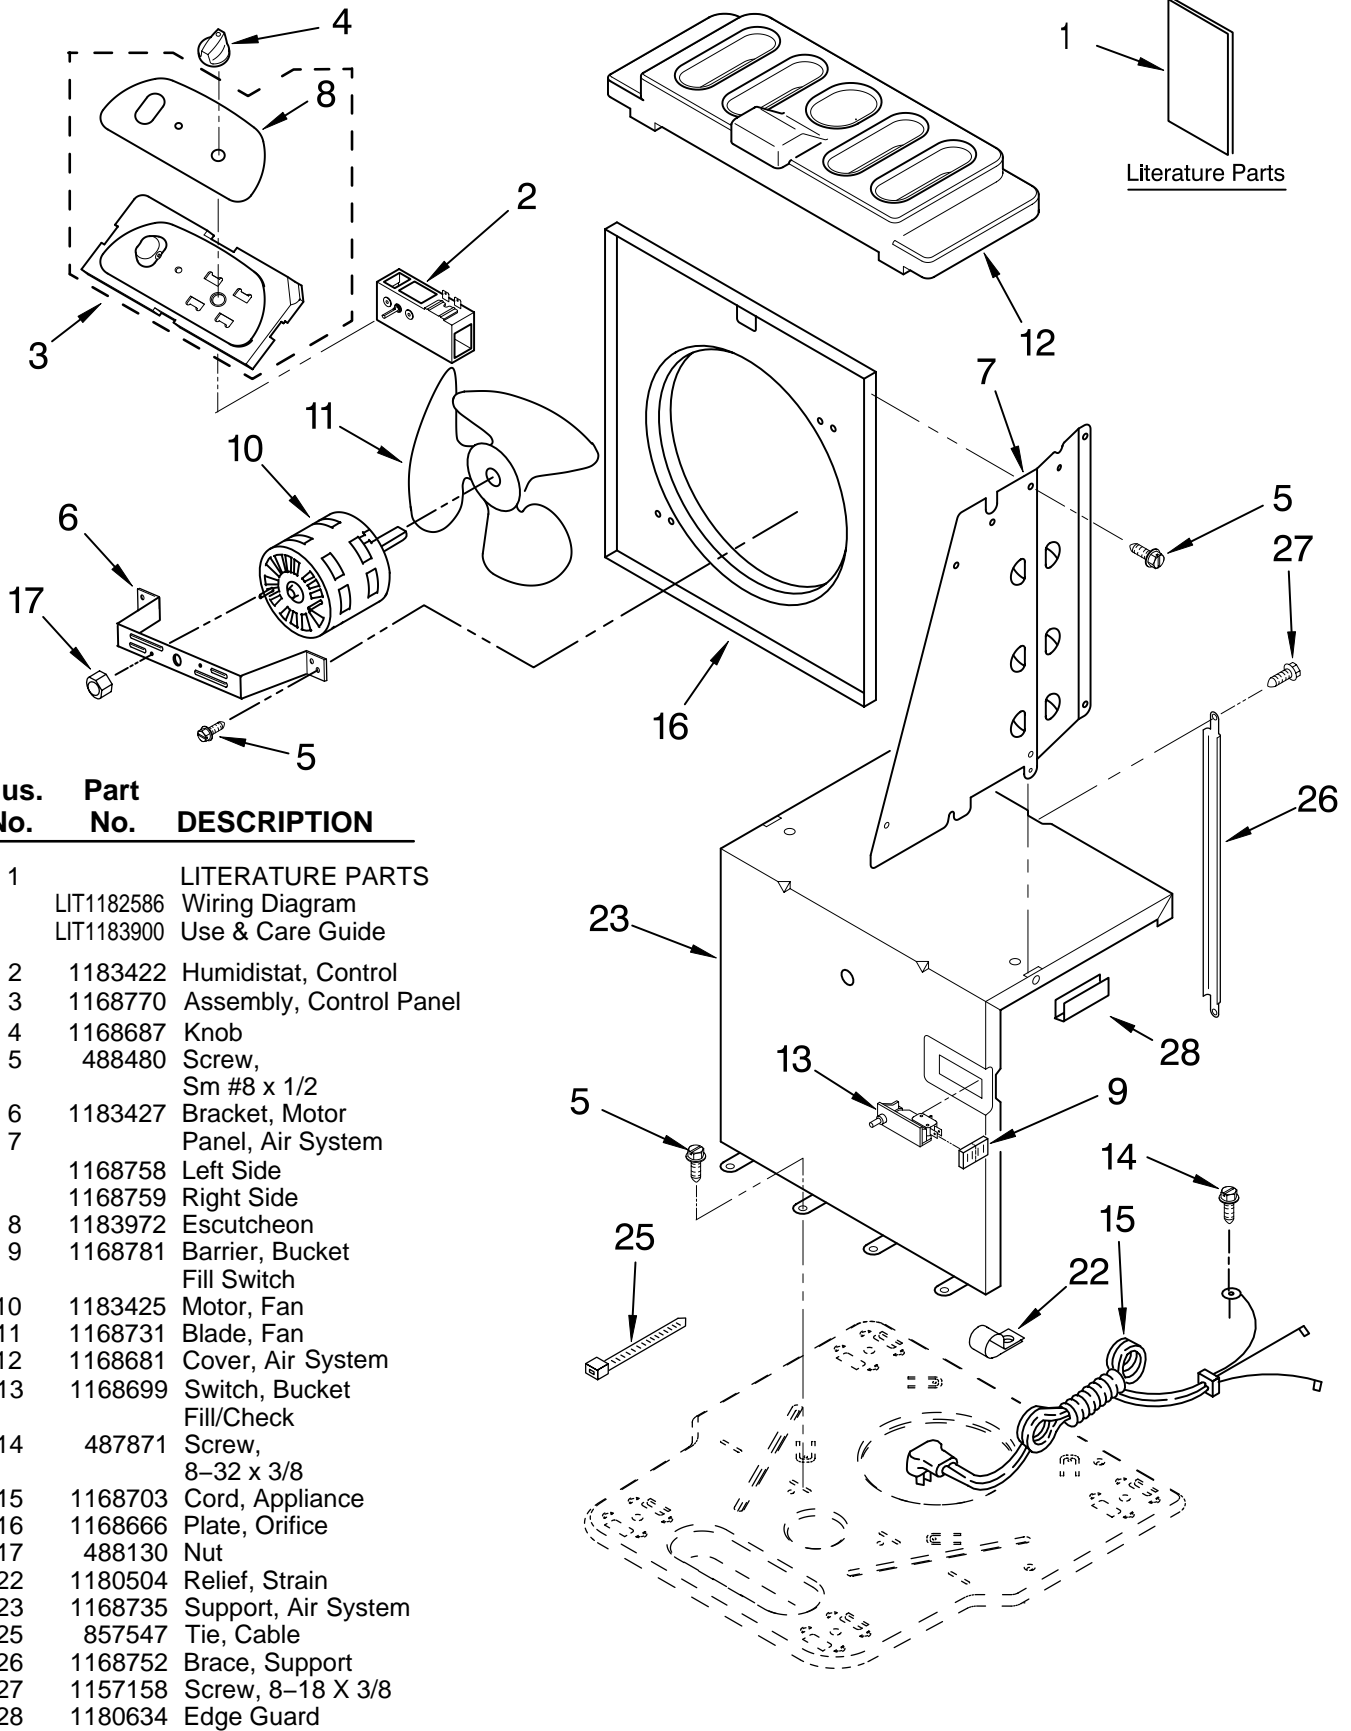

----- Manual continues below -----

AIR FLOW AND CONTROL PARTS

For Model: AD40LJ0

DEHUMIDIFIER

Illus. Part No. DESCRIPTION

1	LIT1182586 LIT1183900	LITERATURE PARTS Wiring Diagram Use & Care Guide
2	1183422	Humidistat, Control
3	1168770	Assembly, Control Panel
4	1168687	Knob
5	488480	Screw, Sm #8 x 1/2
6	1183427	Bracket, Motor
7	1168758 1168759	Left Side Right Side
8	1183972	Escutcheon
9	1168781	Barrier, Bucket Fill Switch
10	1183425	Motor, Fan
11	1168731	Blade, Fan
12	1168681	Cover, Air System
13	1168699	Switch, Bucket Fill/Check
14	487871	Screw, 8-32 x 3/8
15	1168703	Cord, Appliance
16	1168666	Plate, Orifice
17	488130	Nut
22	1180504	Relief, Strain
23	1168735	Support, Air System
25	857547	Tie, Cable
26	1168752	Brace, Support
27	1157158	Screw, 8-18 X 3/8
28	1180634	Edge Guard

UNIT PARTS

For Model: AD40LJ0

Illus. No.	Part No.	DESCRIPTION
2	1168728	Tube, Restrictor (Length 36.00")
3	1162526	Strainer
7	1168724	Condenser
8	708532	Bend, Return (9)
9	1183833	Deicer, Bimetal
10	1182783	Overload, Protector
11	950058	Relay, Start
12	1182781	Cover, Terminal
14	1168726	Evaporator

Illus. No.	Part No.	DESCRIPTION
15	488480	Screw, 8 x 1/2 (4)
16	680975	Washer
17	24364001	Clip, Compressor
19	1183906	Harness, Wire
20	1168722	Grommet (4)
21	1168654	Base
22	1164241	Caster (4)
25	1182779	Compressor, (Complete Assembly)
26	1168761	Pan, Drain

CABINET PARTS

For Model: AD40LJ0

Illus. No.	Part No.	DESCRIPTION
1	1168667	Cabinet
2	1172098	Cover, Hose Connection
3	1168762	Clip, Float
4	1168652	Cover, Top
5	1182061	Cover, Front
6	1172075	Float
8	1182080	Bucket, Condensate
10	1168744	Screw