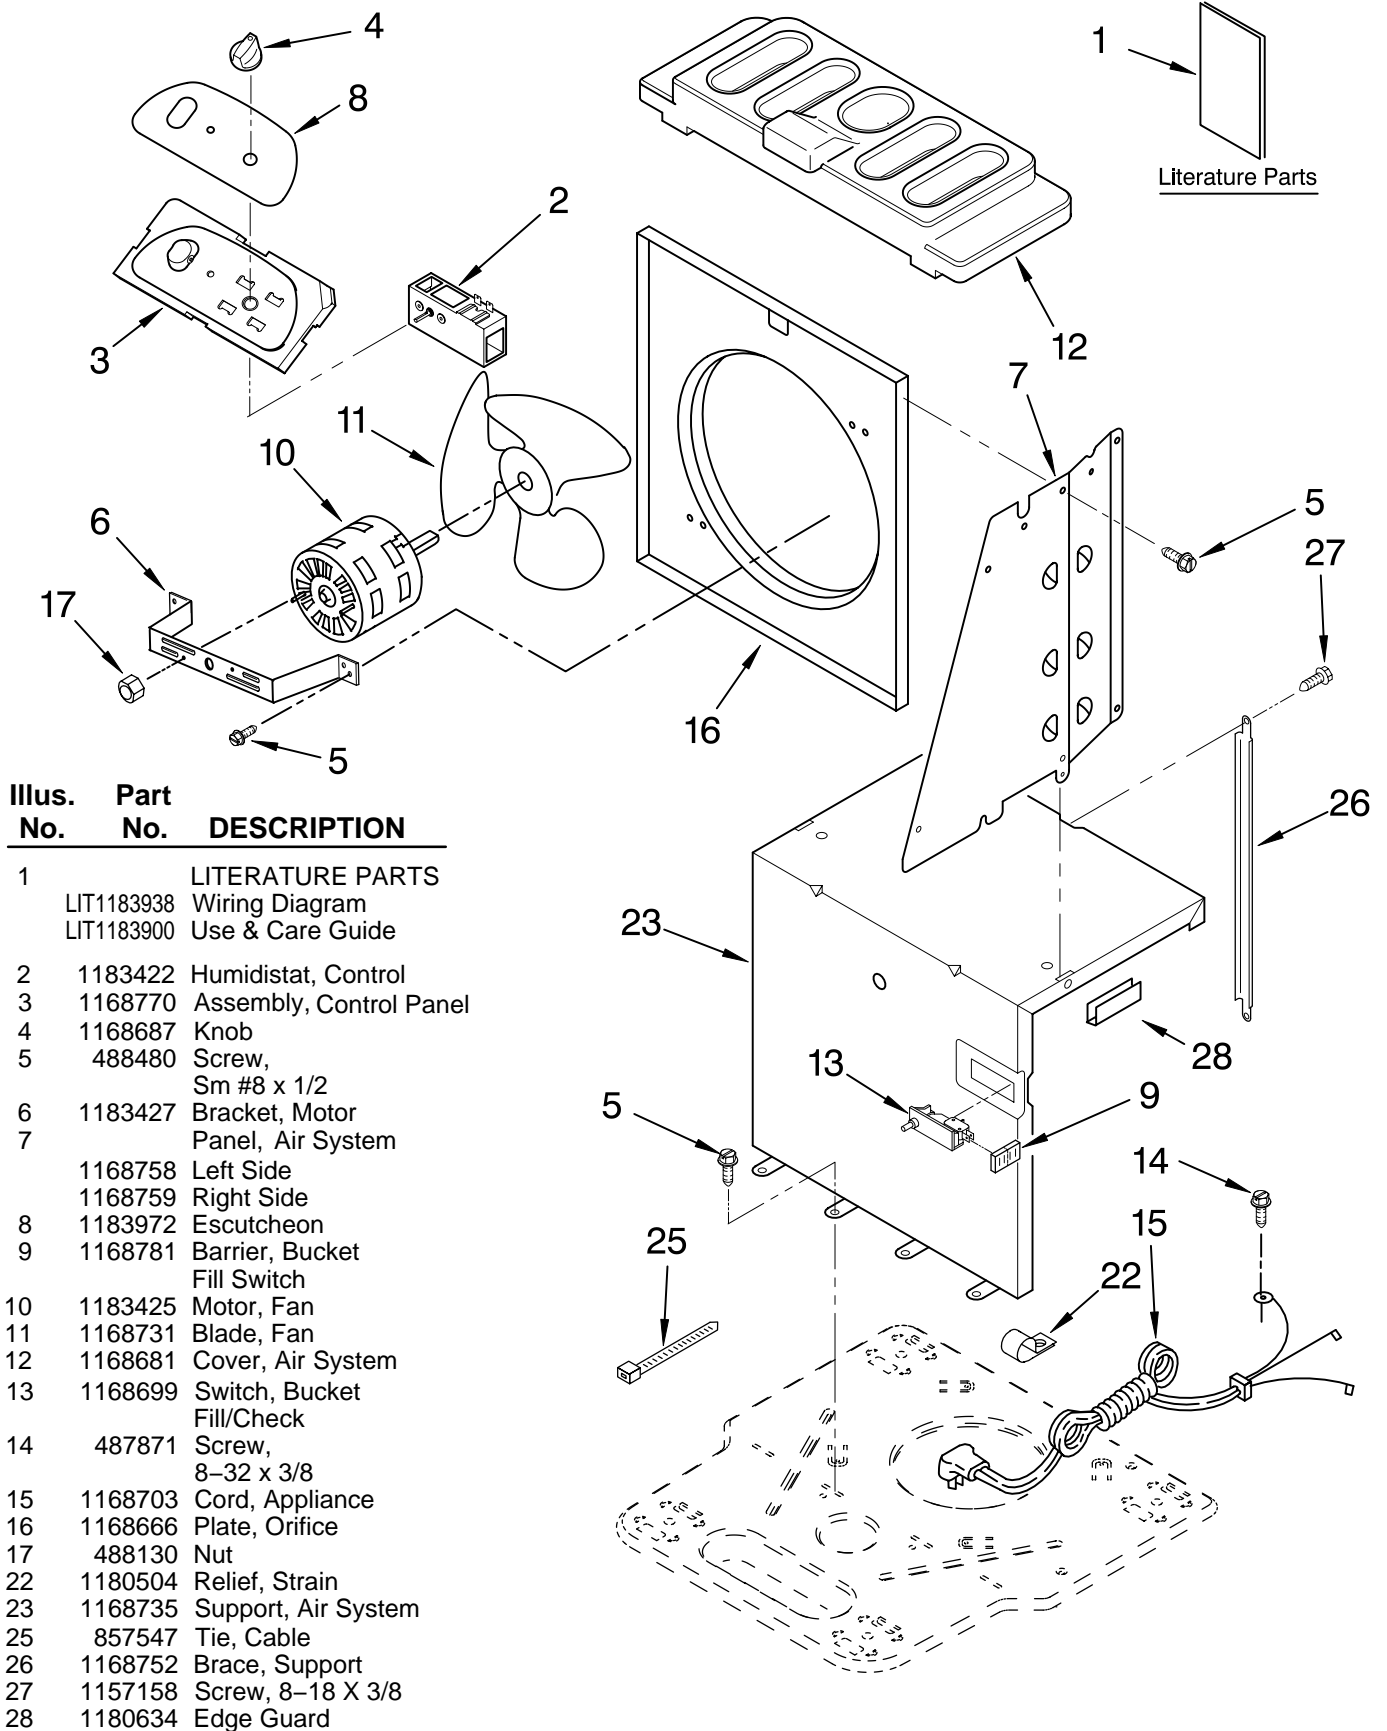

# AIR FLOW AND CONTROL PARTS

DEHUMIDIFIER

For Model: AD40LJ2

Illus. No.	Part No.	DESCRIPTION
1	LIT1183938	LITERATURE PARTS Wiring Diagram
	LIT1183900	Use & Care Guide
2	1183422	Humidistat, Control
3	1168770	Assembly, Control Panel
4	1168687	Knob
5	488480	Screw, Sm #8 x 1/2
6	1183427	Bracket, Motor
7	1168758	Left Side
	1168759	Right Side
8	1183972	Escutcheon
9	1168781	Barrier, Bucket Fill Switch
10	1183425	Motor, Fan
11	1168731	Blade, Fan
12	1168681	Cover, Air System
13	1168699	Switch, Bucket Fill/Check
14	487871	Screw, 8-32 x 3/8
15	1168703	Cord, Appliance
16	1168666	Plate, Orifice
17	488130	Nut
22	1180504	Relief, Strain
23	1168735	Support, Air System
25	857547	Tie, Cable
26	1168752	Brace, Support
27	1157158	Screw, 8-18 X 3/8
28	1180634	Edge Guard

# UNIT PARTS

For Model: AD40LJ2

Illus. No.	Part No.	DESCRIPTION
2	1168734	Tube, Restrictor (Length 36.00")
3	1162526	Strainer
7	1168724	Condenser
8	708532	Bend, Return (9)
9	1183833	Deicer, Bimetal
10	1182783	Overload, Protector
11	950058	Relay, Start
12	1182781	Cover, Terminal
14	1183985	Evaporator

Illus. No.	Part No.	DESCRIPTION
15	488480	Screw, 8 x 1/2 (4)
16	680975	Washer
17	24364001	Clip, Compressor
19	1183906	Harness, Wire
20	1168722	Grommet (4)
21	1168654	Base
22	1164241	Caster (4)
25	1182779	Compressor, (Complete Assembly)

# CABINET PARTS

For Model: AD40LJ2

Illus. No.	Part No.	DESCRIPTION
1	1168667	Cabinet
2	1172098	Cover, Hose Connection
3	1168762	Clip, Float
4	1168652	Cover, Top
5	1182061	Cover, Front
6	1172075	Float
8	1182080	Bucket, Condensate
10	1168744	Screw