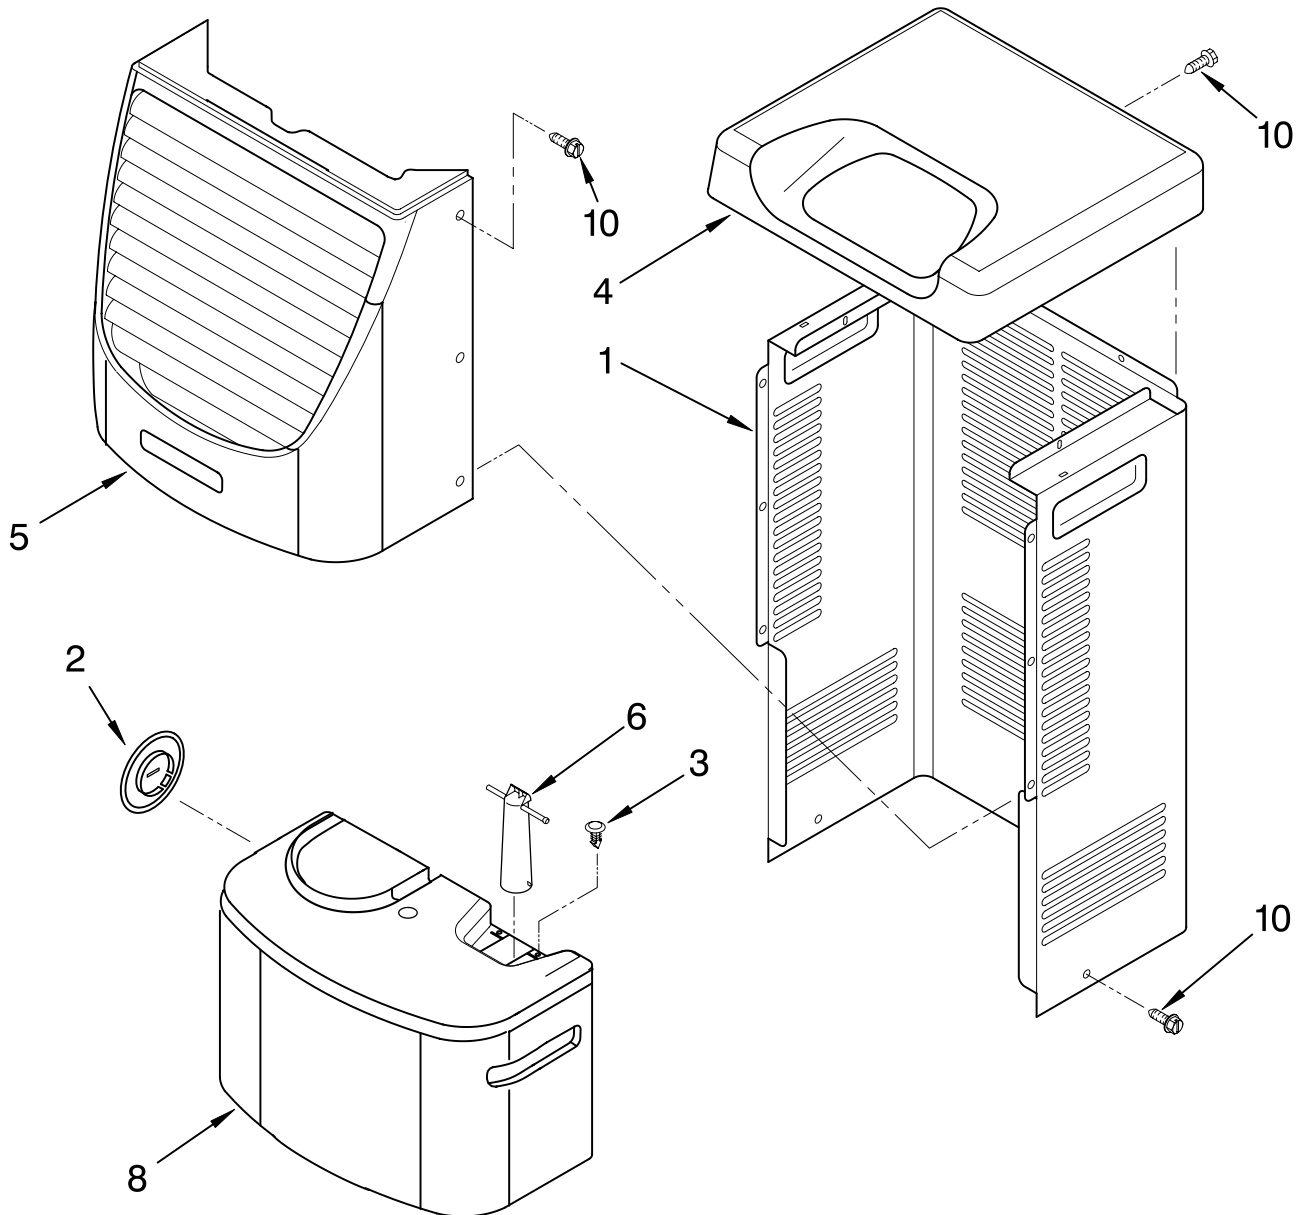

CABINET PARTS

For Model: AD40LJ2

Illus. No.	Part No.	DESCRIPTION
1	1168667	Cabinet
2	1172098	Cover, Hose Connection
3	1168762	Clip, Float
4	1168652	Cover, Top
5	1182061	Cover, Front
6	1172075	Float
8	1182080	Bucket, Condensate
10	1168744	Screw

Illus. No.	Part No.	DESCRIPTION
Following Parts Not Illustrated and Optional Parts Not Included		
	484310	Epoxy, Tube (Aluminum Repair)
	505168	Tape, No Drip Valve, Access
	978025	1/4" Tube O.D.
	978026	5/16" Tube O.D.

Illus. No.	Part No.	DESCRIPTION
	978027	3/8" Tube O.D.
	978028	1/2" Tube O.D.
	978029	5/8" Tube O.D.
	978030	3/4" Tube O.D.
	978865	Seal, Ring Access Valve (20 Pack)