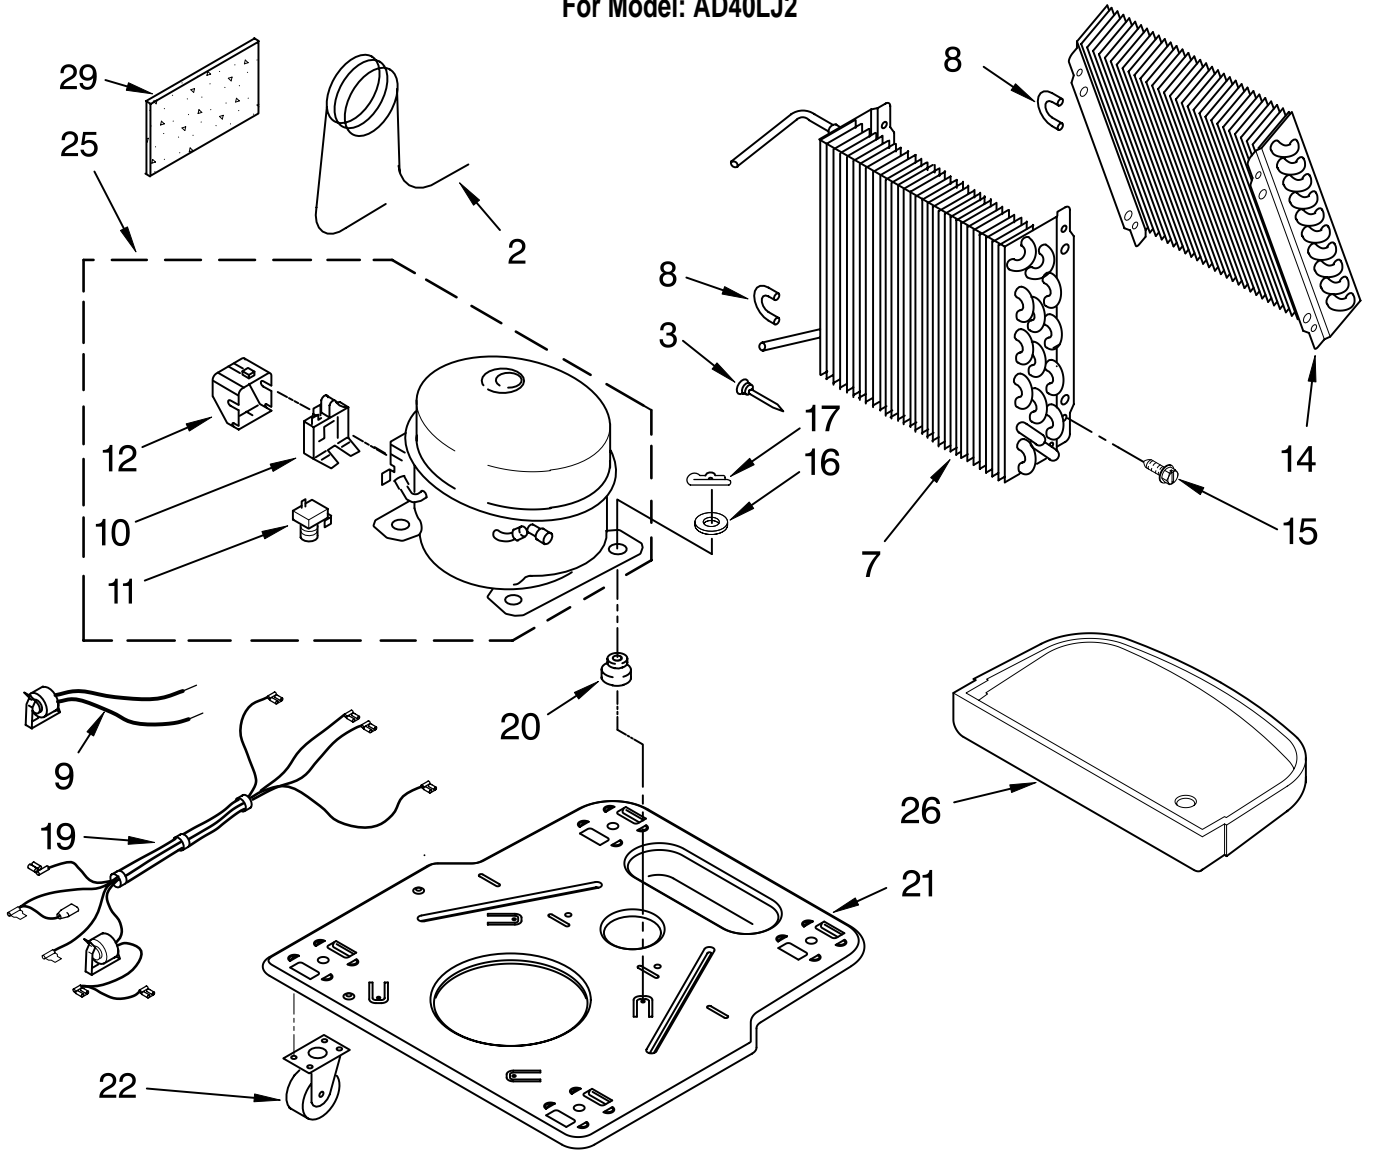

# AIR FLOW AND CONTROL PARTS

DEHUMIDIFIER

For Model: AD40LJ2

Illus. No.	Part No.	DESCRIPTION
1	LIT1183938	LITERATURE PARTS Wiring Diagram
	LIT1183900	Use & Care Guide
2	1183422	Humidistat, Control
3	1168770	Assembly, Control Panel
4	1168687	Knob
5	488480	Screw, Sm #8 x 1/2
6	1183427	Bracket, Motor
7	1168758	Left Side
	1168759	Right Side
8	1183972	Escutcheon
9	1168781	Barrier, Bucket Fill Switch
10	1183425	Motor, Fan
11	1168731	Blade, Fan
12	1168681	Cover, Air System
13	1168699	Switch, Bucket Fill/Check
14	487871	Screw, 8-32 x 3/8
15	1168703	Cord, Appliance
16	1168666	Plate, Orifice
17	488130	Nut
22	1180504	Relief, Strain
23	1168735	Support, Air System
25	857547	Tie, Cable
26	1168752	Brace, Support
27	1157158	Screw, 8-18 X 3/8
28	1180634	Edge Guard

# UNIT PARTS

For Model: AD40LJ2

Illus. No.	Part No.	DESCRIPTION
2	1168734	Tube, Restrictor (Length 36.00")
3	1162526	Strainer
7	1168724	Condenser
8	708532	Bend, Return (9)
9	1183833	Deicer, Bimetal
10	1182783	Overload, Protector
11	950058	Relay, Start
12	1182781	Cover, Terminal
14	1183985	Evaporator

Illus. No.	Part No.	DESCRIPTION
15	488480	Screw, 8 x 1/2 (4)
16	680975	Washer
17	24364001	Clip, Compressor
19	1183906	Harness, Wire
20	1168722	Grommet (4)
21	1168654	Base
22	1164241	Caster (4)
25	1182779	Compressor, (Complete Assembly)

# CABINET PARTS

For Model: AD40LJ2

Illus. No.	Part No.	DESCRIPTION
1	1168667	Cabinet
2	1172098	Cover, Hose Connection
3	1168762	Clip, Float
4	1168652	Cover, Top
5	1182061	Cover, Front
6	1172075	Float
8	1182080	Bucket, Condensate
10	1168744	Screw