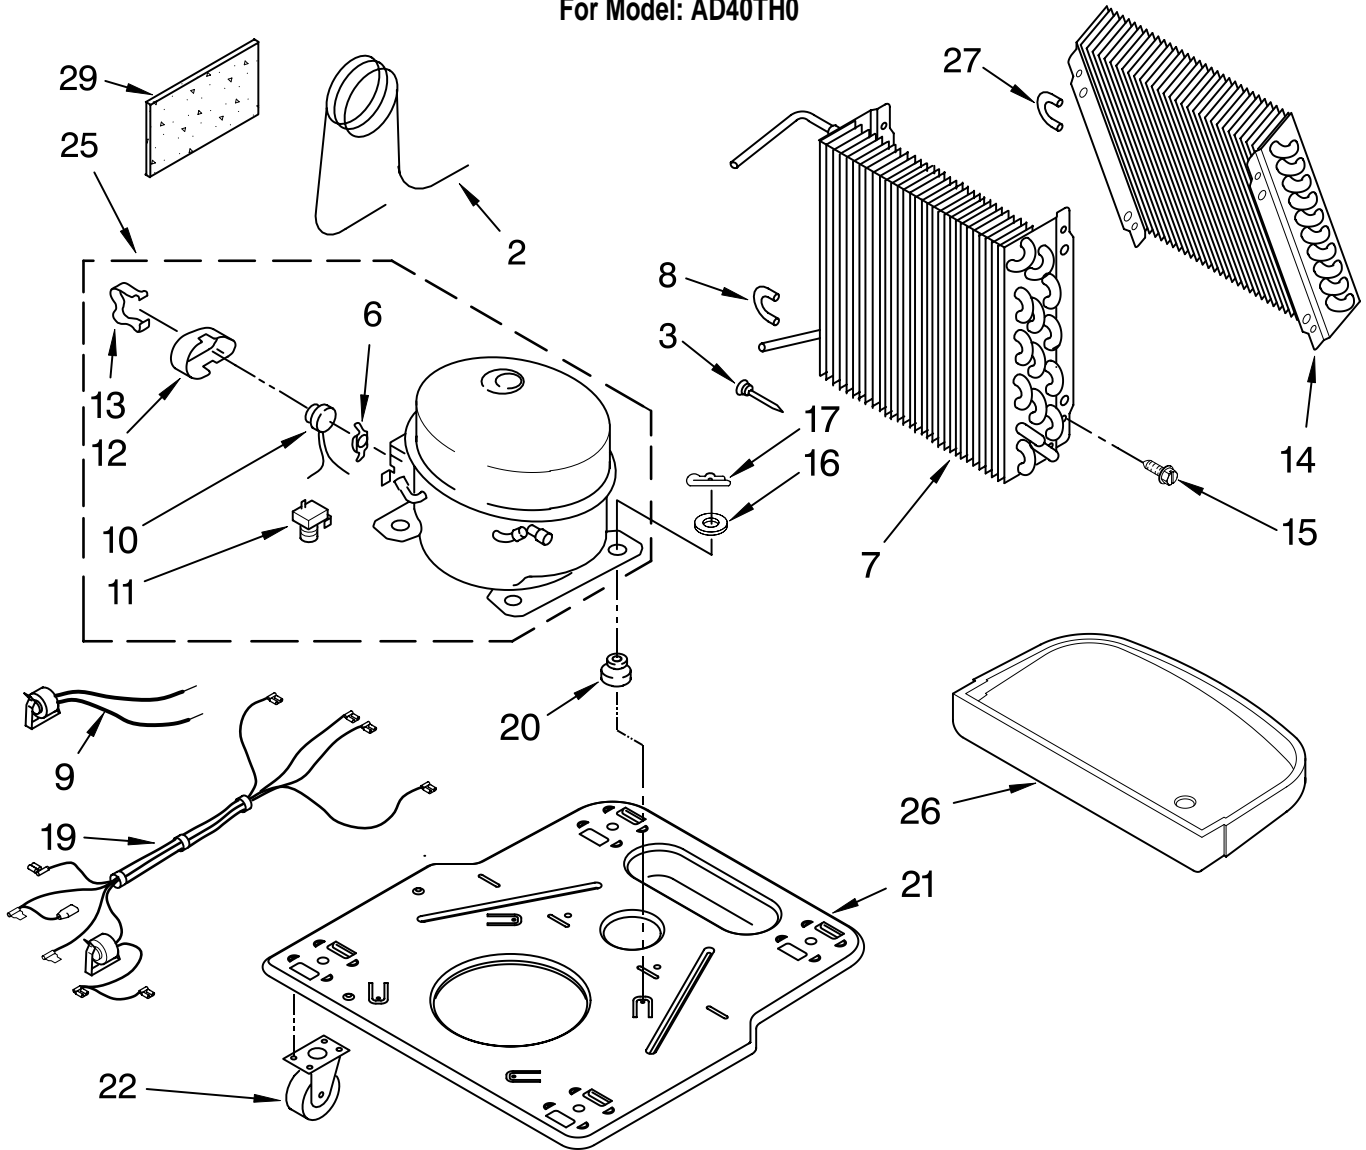

AIR FLOW AND CONTROL PARTS

DEHUMIDIFIER

For Model: AD40TH0

Illus. No.	Part No.	DESCRIPTION
1		LITERATURE PARTS
	LIT1182586	Wiring Diagram
	LIT1182182	Use and Care Guide
2	1168670	Humidistat, Control
3	1168770	Assembly, Control Panel
4	1168687	Knob
5	488480	Screw, Sm #8 x 1/2
7		Panel, Air System
	1168758	Left Side
	1168759	Right Side
8	1168843	Escutcheon
9	1168781	Barrier, Bucket Fill Switch
10	1168730	Motor, Fan
11	1168731	Blade, Fan
12	1168681	Cover, Air System
13	1168699	Switch, Bucket Fill/Check
14	487871	Screw, 8-32 x 3/8
15	1168703	Cord, Appliance
16	1168666	Plate, Orifice
22	1180504	Relief, Strain
23	1168735	Support, Air System
25	857547	Tie, Cable
26	1168752	Brace, Support
27	1157158	Screw, 8-18 X 3/8
28	1180634	Edge Guard

UNIT PARTS

For Model: AD40TH0

Illus. No.	Part No.	DESCRIPTION
2	1168734	Tube, Restrictor (Length 36.00")
3	1162526	Strainer
6	950061	Spring, Overload
7	1168724	Condenser
8	708532	Bend, Return (9)
9	1168777	Deicer, Bimetal
10	1163837	Overload, Protector
11	950058	Relay, Start

Illus. No.	Part No.	DESCRIPTION
12	950055	Cover, Terminal
13	950056	Retainer, Cover
14	1168726	Evaporator
15	488480	Screw, 8 x 1/2 (4)
16	680975	Washer
17	24364001	Clip, Compressor
19	1168701	Harness, Wire
20	1168722	Grommet (4)
21	1168654	Base
22	1164241	Caster (4)

CABINET PARTS

For Model: AD40TH0

Illus. No.	Part No.	DESCRIPTION
1	1168667	Cabinet
2	1172098	Cover, Hose Connection
3	1168762	Clip, Float
4	1168652	Cover, Top
5	1182061	Cover, Front
6	1172075	Float
8	1182080	Bucket, Condensate
10	1168744	Screw