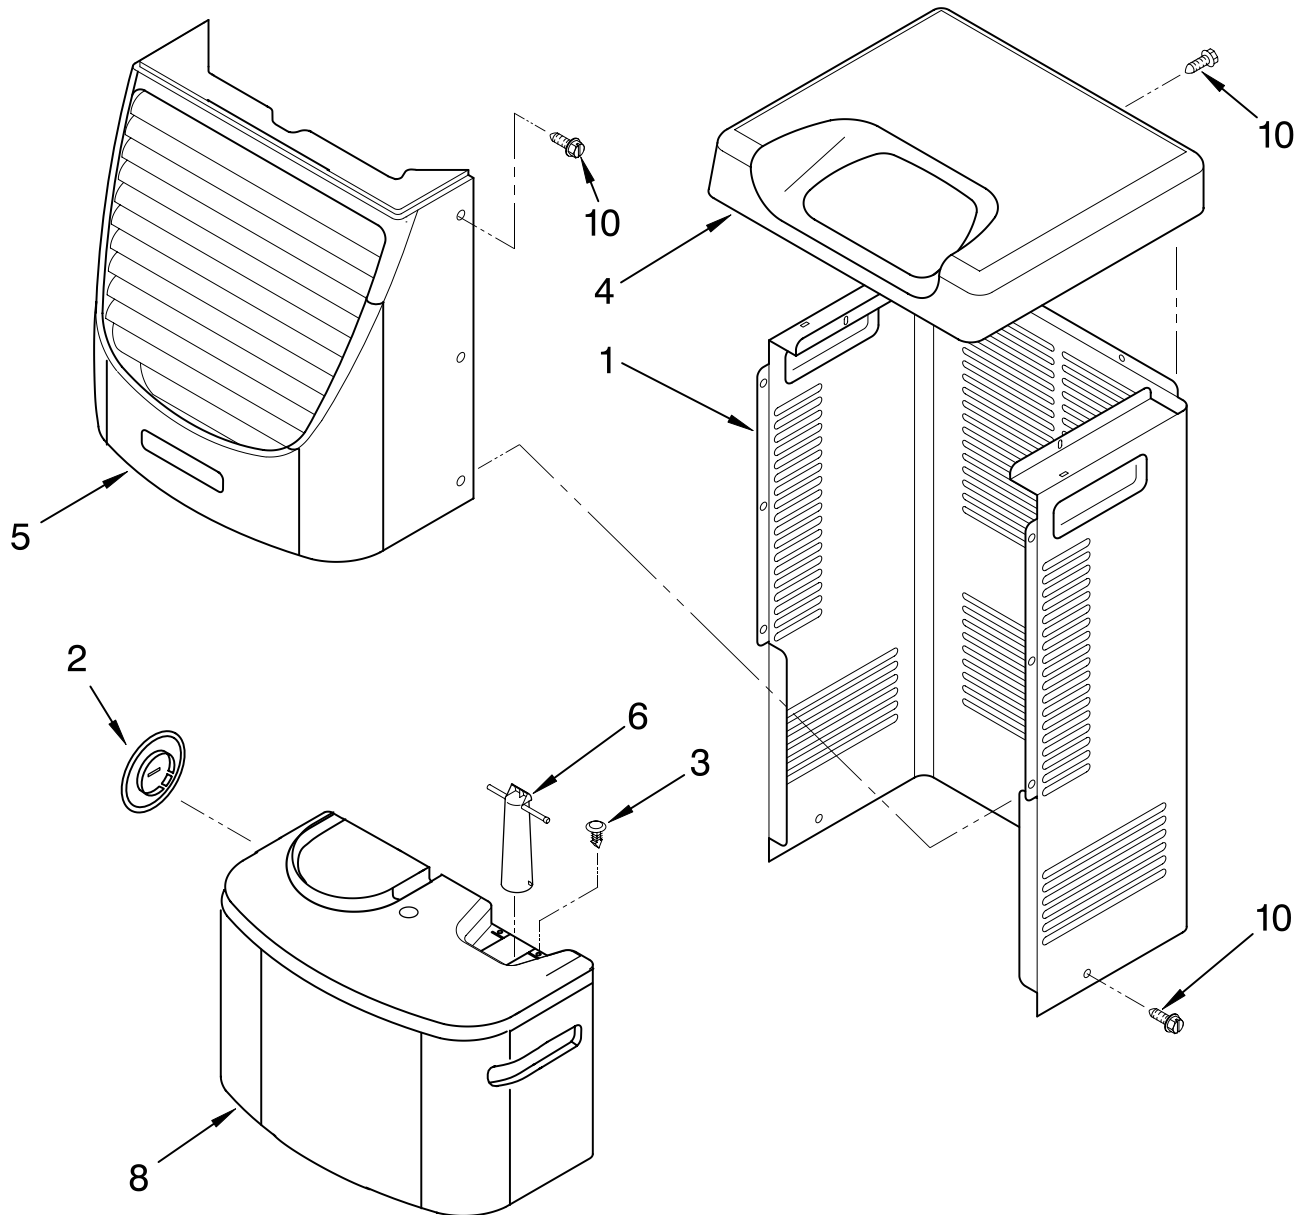

AIR FLOW AND CONTROL PARTS

DEHUMIDIFIER

For Model: AD40TH0

Illus. No.	Part No.	DESCRIPTION
1		LITERATURE PARTS
	LIT1182586	Wiring Diagram
	LIT1182182	Use and Care Guide
2	1168670	Humidistat, Control
3	1168770	Assembly, Control Panel
4	1168687	Knob
5	488480	Screw, Sm #8 x 1/2
7		Panel, Air System
	1168758	Left Side
	1168759	Right Side
8	1168843	Escutcheon
9	1168781	Barrier, Bucket Fill Switch
10	1168730	Motor, Fan
11	1168731	Blade, Fan
12	1168681	Cover, Air System
13	1168699	Switch, Bucket Fill/Check
14	487871	Screw, 8-32 x 3/8
15	1168703	Cord, Appliance
16	1168666	Plate, Orifice
22	1180504	Relief, Strain
23	1168735	Support, Air System
25	857547	Tie, Cable
26	1168752	Brace, Support
27	1157158	Screw, 8-18 X 3/8
28	1180634	Edge Guard

UNIT PARTS

For Model: AD40TH0

Illus. No.	Part No.	DESCRIPTION
2	1168734	Tube, Restrictor (Length 36.00")
3	1162526	Strainer
6	950061	Spring, Overload
7	1168724	Condenser
8	708532	Bend, Return (9)
9	1168777	Deicer, Bimetal
10	1163837	Overload, Protector
11	950058	Relay, Start

Illus. No.	Part No.	DESCRIPTION
25	1164774	Compressor, (Complete Assembly)
26	1168761	Pan, Drain
27	854624	Bend, Return (9)
29	1162650	Insulation (Restrictor Tube)

REFRIGERANT CHARGE

8.00 OZ.

**Production Compressor Requires Production Electrical Components.
 Service Compressor Requires Service Electrical Components.
 For Further Information, Refer to Filmcard 19.1.**

CABINET PARTS

For Model: AD40TH0

Illus. No.	Part No.	DESCRIPTION
1	1168667	Cabinet
2	1172098	Cover, Hose Connection
3	1168762	Clip, Float
4	1168652	Cover, Top
5	1182061	Cover, Front
6	1172075	Float
8	1182080	Bucket, Condensate
10	1168744	Screw