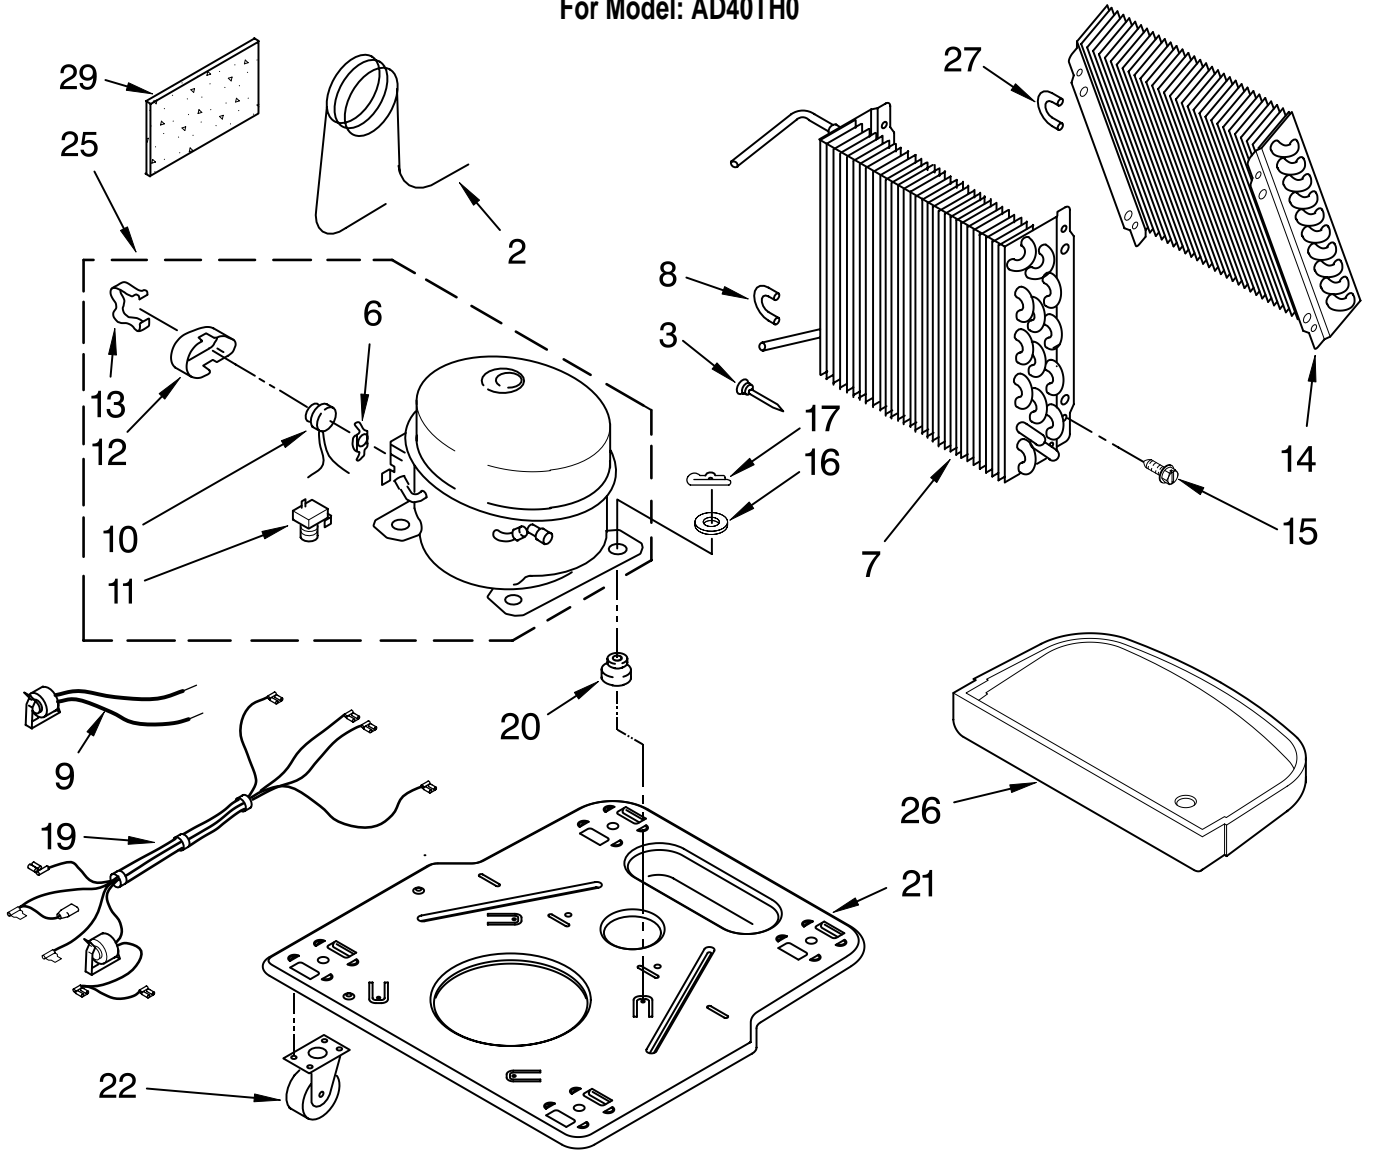

----- Manual continues below -----

AIR FLOW AND CONTROL PARTS

For Model: AD40TH0

DEHUMIDIFIER

Illus. No.	Part No.	DESCRIPTION
1	LIT1182586	LITERATURE PARTS
	LIT1182182	Wiring Diagram
	LIT1182182	Use and Care Guide
2	1168670	Humidistat, Control
3	1168770	Assembly, Control Panel
4	1168687	Knob
5	488480	Screw, Sm #8 x 1/2
7		Panel, Air System
	1168758	Left Side
	1168759	Right Side
8	1168843	Escutcheon
9	1168781	Barrier, Bucket Fill Switch
10	1168730	Motor, Fan
11	1168731	Blade, Fan
12	1168681	Cover, Air System
13	1168699	Switch, Bucket Fill/Check
14	487871	Screw, 8-32 x 3/8
15	1168703	Cord, Appliance
16	1168666	Plate, Orifice
22	1180504	Relief, Strain
23	1168735	Support, Air System
25	857547	Tie, Cable
26	1168752	Brace, Support
27	1157158	Screw, 8-18 X 3/8
28	1180634	Edge Guard

UNIT PARTS

For Model: AD40TH0

Illus. No.	Part No.	DESCRIPTION
2	1168734	Tube, Restrictor (Length 36.00")
3	1162526	Strainer
6	950061	Spring, Overload
7	1168724	Condenser
8	708532	Bend, Return (9)
9	1168777	Deicer, Bimetal
10	1163837	Overload, Protector
11	950058	Relay, Start

Illus. No.	Part No.	DESCRIPTION
12	950055	Cover, Terminal
13	950056	Retainer, Cover
14	1168726	Evaporator
15	488480	Screw, 8 x 1/2 (4)
16	680975	Washer
17	24364001	Clip, Compressor
19	1168701	Harness, Wire
20	1168722	Grommet (4)
21	1168654	Base
22	1164241	Caster (4)

CABINET PARTS

For Model: AD40TH0

Illus. No.	Part No.	DESCRIPTION
1	1168667	Cabinet
2	1172098	Cover, Hose Connection
3	1168762	Clip, Float
4	1168652	Cover, Top
5	1182061	Cover, Front
6	1172075	Float
8	1182080	Bucket, Condensate
10	1168744	Screw