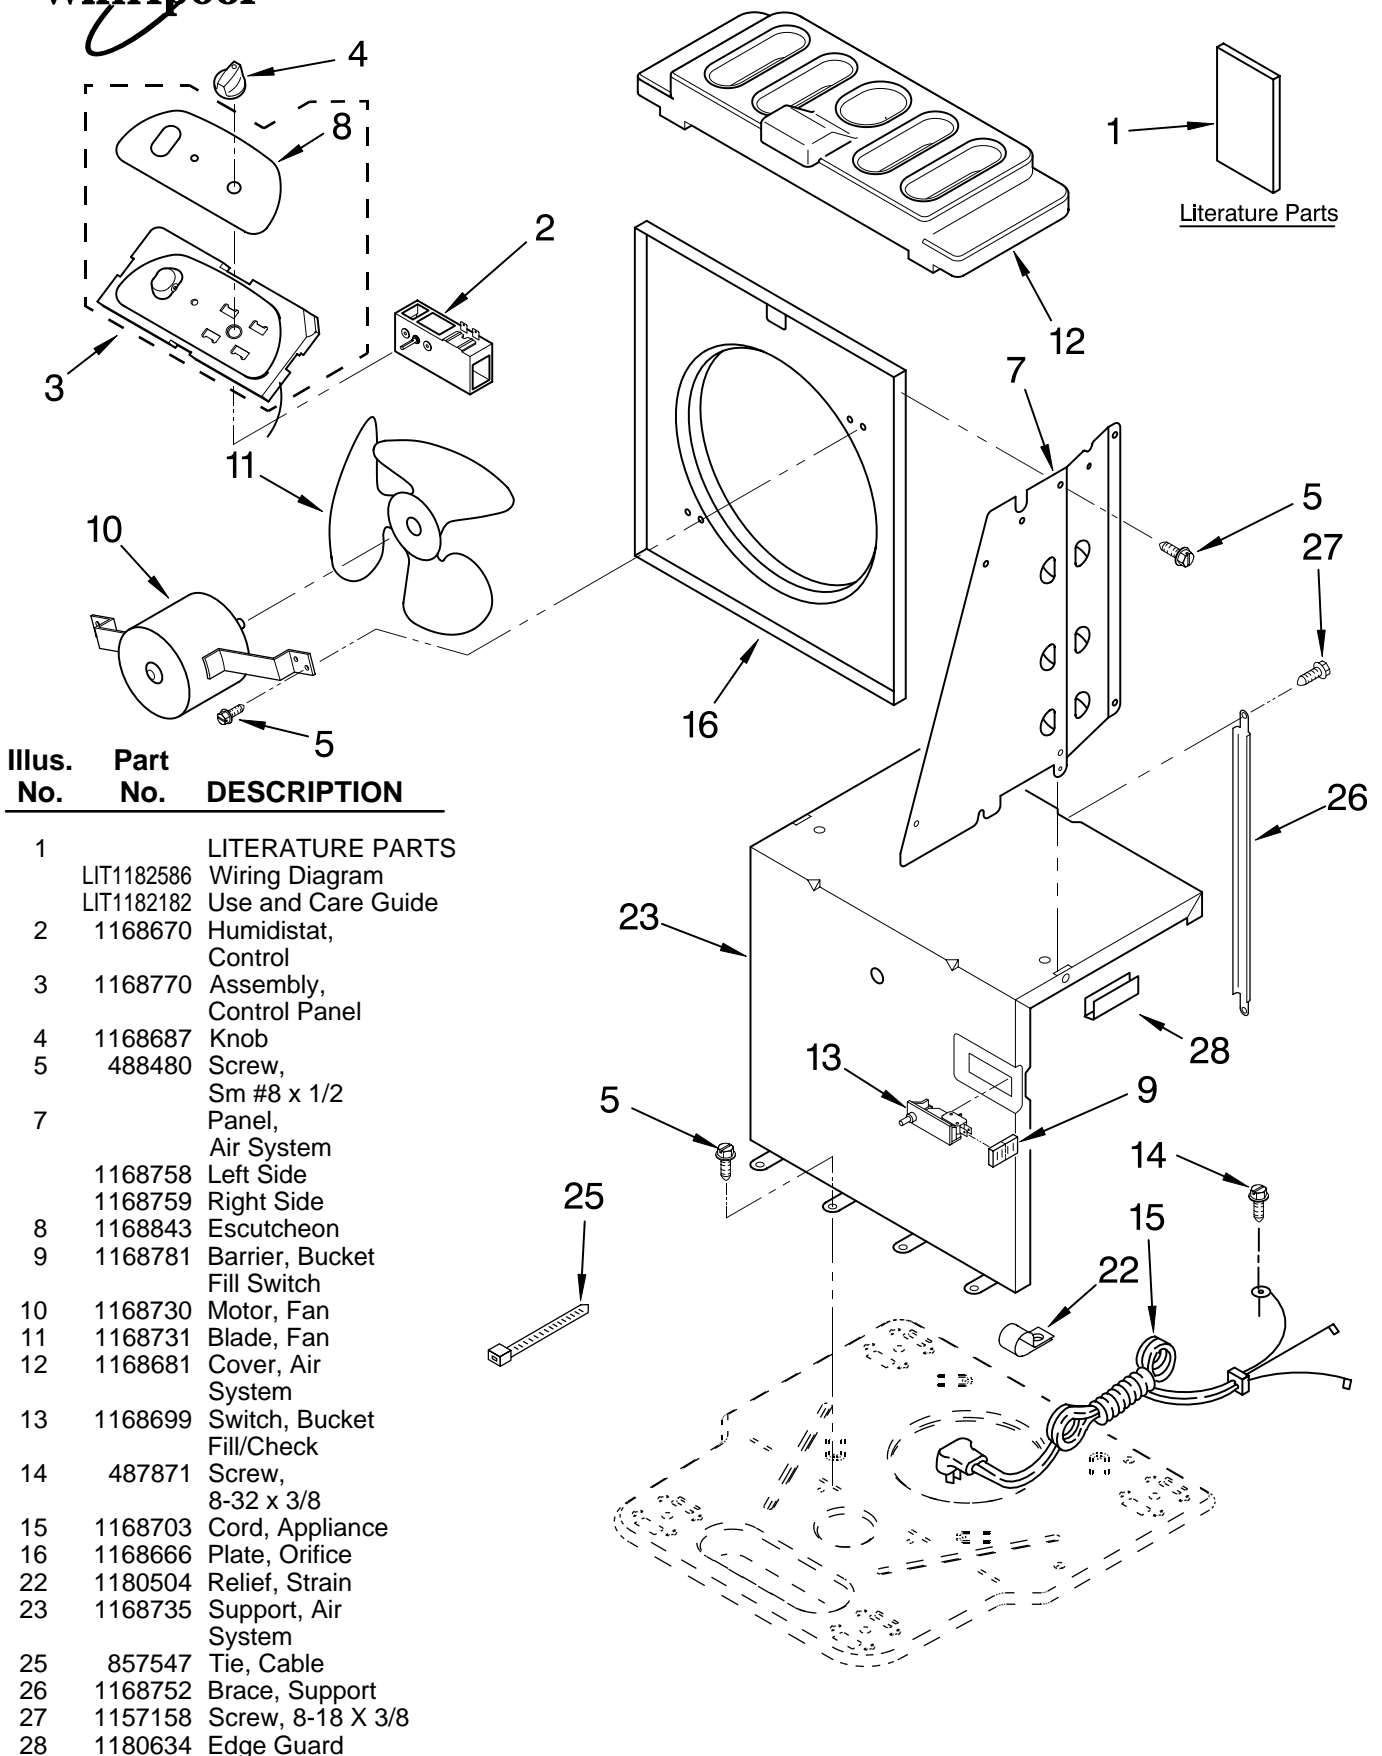

AIR FLOW AND CONTROL PARTS

DEHUMIDIFIER

For Model: AD40TH0

Illus. No.	Part No.	DESCRIPTION
1		LITERATURE PARTS
	LIT1182586	Wiring Diagram
	LIT1182182	Use and Care Guide
2	1168670	Humidistat, Control
3	1168770	Assembly, Control Panel
4	1168687	Knob
5	488480	Screw, Sm #8 x 1/2
7		Panel, Air System
	1168758	Left Side
	1168759	Right Side
8	1168843	Escutcheon
9	1168781	Barrier, Bucket Fill Switch
10	1168730	Motor, Fan
11	1168731	Blade, Fan
12	1168681	Cover, Air System
13	1168699	Switch, Bucket Fill/Check
14	487871	Screw, 8-32 x 3/8
15	1168703	Cord, Appliance
16	1168666	Plate, Orifice
22	1180504	Relief, Strain
23	1168735	Support, Air System
25	857547	Tie, Cable
26	1168752	Brace, Support
27	1157158	Screw, 8-18 X 3/8
28	1180634	Edge Guard

UNIT PARTS

For Model: AD40TH0

Illus. No.	Part No.	DESCRIPTION
2	1168734	Tube, Restrictor (Length 36.00")
3	1162526	Strainer
6	950061	Spring, Overload
7	1168724	Condenser
8	708532	Bend, Return (9)
9	1168777	Deicer, Bimetal
10	1163837	Overload, Protector
11	950058	Relay, Start

Illus. No.	Part No.	DESCRIPTION
12	950055	Cover, Terminal
13	950056	Retainer, Cover
14	1168726	Evaporator
15	488480	Screw, 8 x 1/2 (4)
16	680975	Washer
17	24364001	Clip, Compressor
19	1168701	Harness, Wire
20	1168722	Grommet (4)
21	1168654	Base
22	1164241	Caster (4)

CABINET PARTS

For Model: AD40TH0

Illus. No.	Part No.	DESCRIPTION
1	1168667	Cabinet
2	1172098	Cover, Hose Connection
3	1168762	Clip, Float
4	1168652	Cover, Top
5	1182061	Cover, Front
6	1172075	Float
8	1182080	Bucket, Condensate
10	1168744	Screw