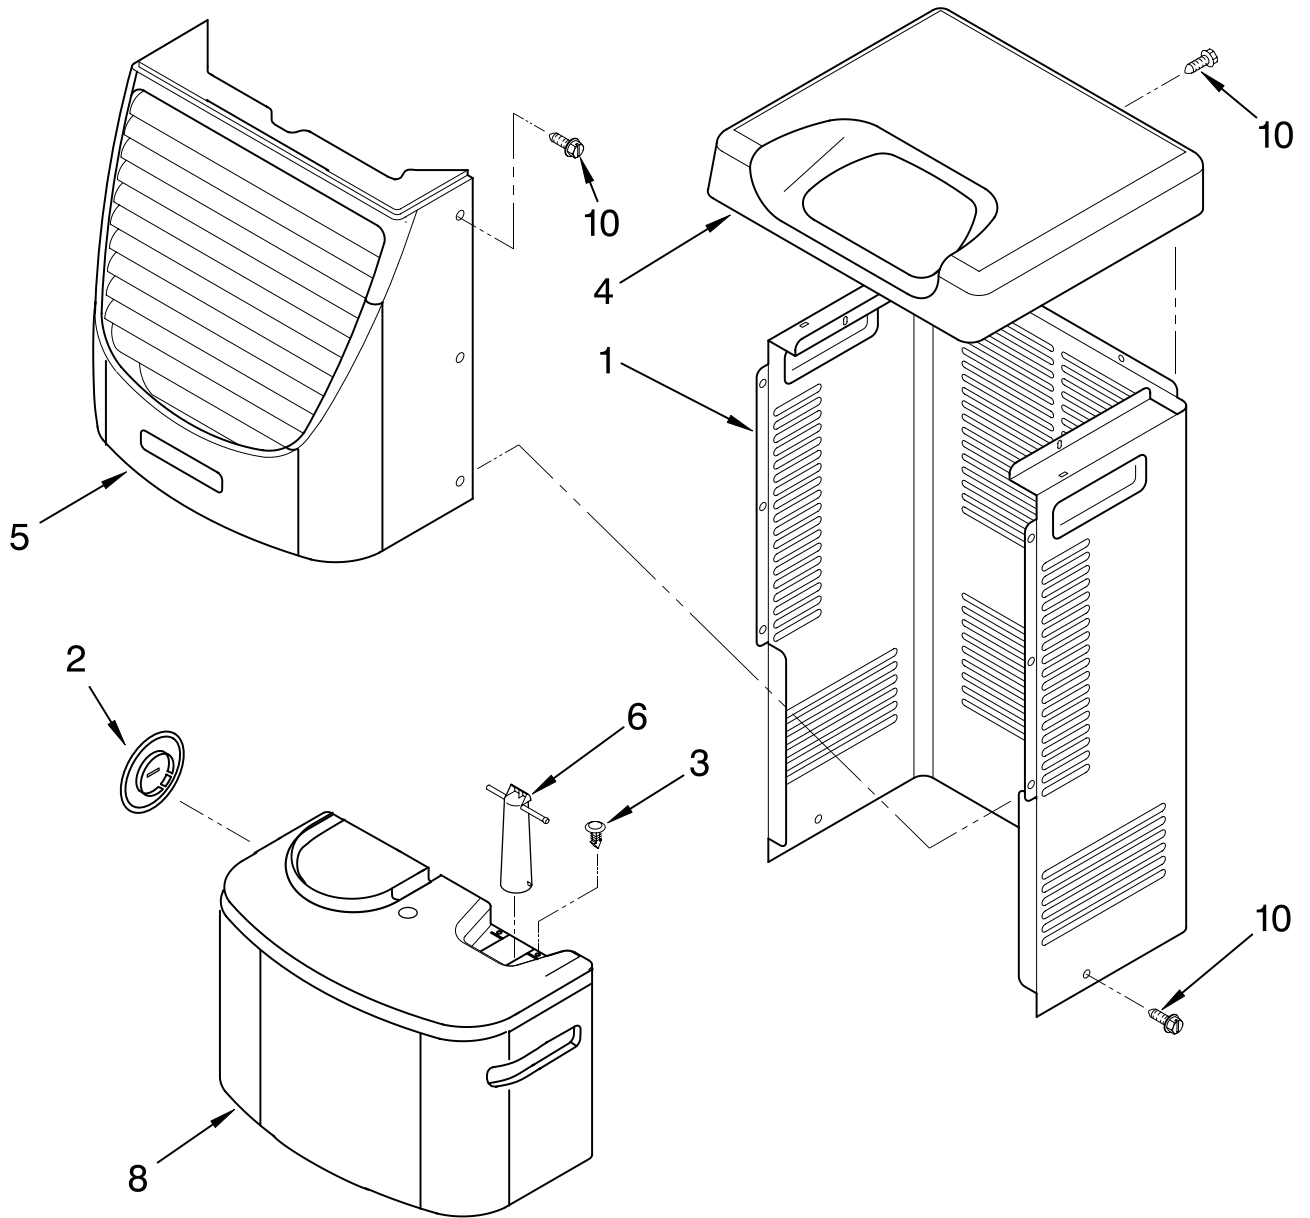

----- Manual continues below -----

AIR FLOW AND CONTROL PARTS

For Model: AD40TH0

DEHUMIDIFIER

Illus. No.	Part No.	DESCRIPTION
1	LIT1182586	LITERATURE PARTS
	LIT1182182	Wiring Diagram
	LIT1182182	Use and Care Guide
2	1168670	Humidistat, Control
3	1168770	Assembly, Control Panel
4	1168687	Knob
5	488480	Screw, Sm #8 x 1/2
7		Panel, Air System
	1168758	Left Side
	1168759	Right Side
8	1168843	Escutcheon
9	1168781	Barrier, Bucket Fill Switch
10	1168730	Motor, Fan
11	1168731	Blade, Fan
12	1168681	Cover, Air System
13	1168699	Switch, Bucket Fill/Check
14	487871	Screw, 8-32 x 3/8
15	1168703	Cord, Appliance
16	1168666	Plate, Orifice
22	1180504	Relief, Strain
23	1168735	Support, Air System
25	857547	Tie, Cable
26	1168752	Brace, Support
27	1157158	Screw, 8-18 X 3/8
28	1180634	Edge Guard

UNIT PARTS

For Model: AD40TH0

Illus. No.	Part No.	DESCRIPTION
2	1168734	Tube, Restrictor (Length 36.00")
3	1162526	Strainer
6	950061	Spring, Overload
7	1168724	Condenser
8	708532	Bend, Return (9)
9	1168777	Deicer, Bimetal
10	1163837	Overload, Protector
11	950058	Relay, Start

Illus. No.	Part No.	DESCRIPTION
25	1164774	Compressor, (Complete Assembly)
26	1168761	Pan, Drain
27	854624	Bend, Return (9)
29	1162650	Insulation (Restrictor Tube)

REFRIGERANT CHARGE

8.00 OZ.

**Production Compressor Requires Production Electrical Components.
Service Compressor Requires Service Electrical Components.
For Further Information, Refer to Filmcard 19.1.**

CABINET PARTS

For Model: AD40TH0

Illus. No.	Part No.	DESCRIPTION
1	1168667	Cabinet
2	1172098	Cover, Hose Connection
3	1168762	Clip, Float
4	1168652	Cover, Top
5	1182061	Cover, Front
6	1172075	Float
8	1182080	Bucket, Condensate
10	1168744	Screw