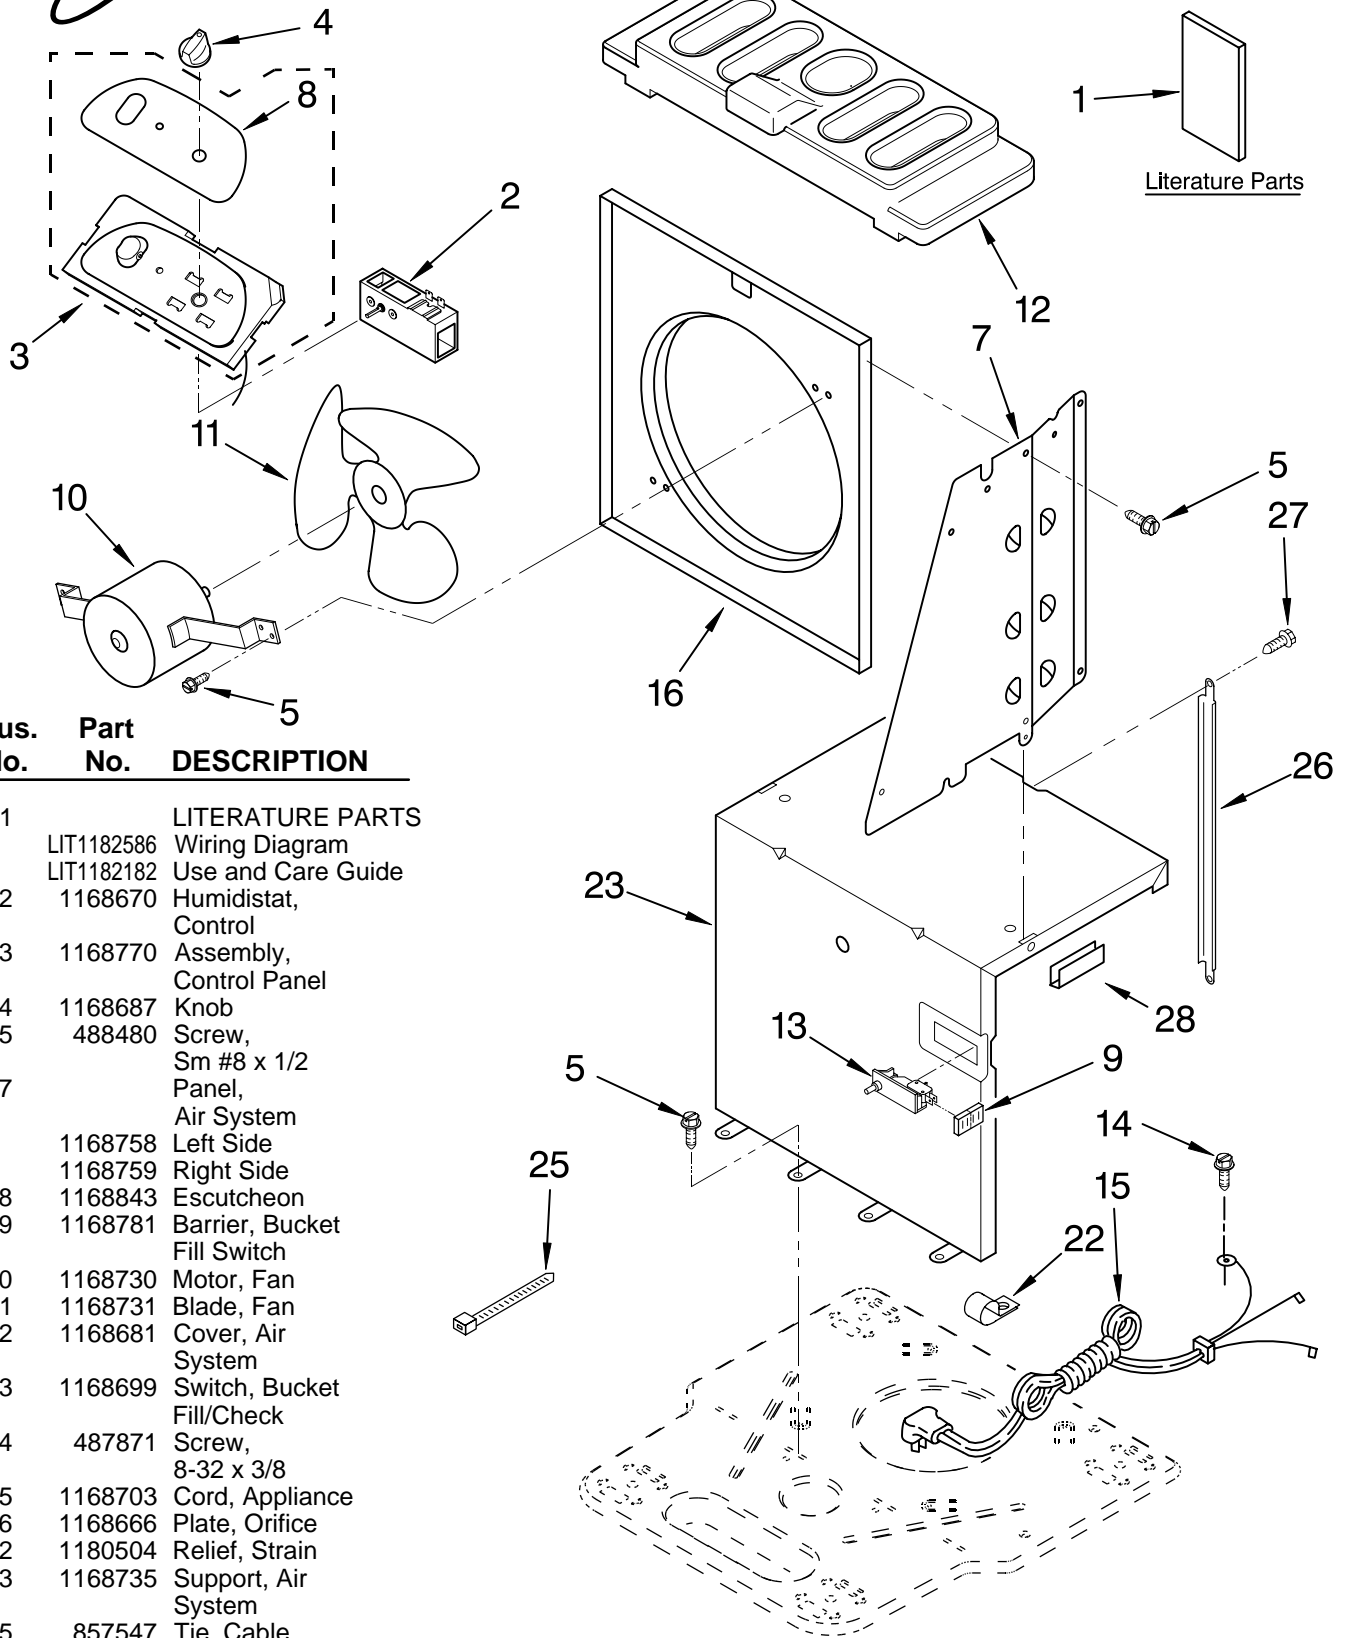

----- Manual continues below -----

AIR FLOW AND CONTROL PARTS

For Model: AD40TH0

DEHUMIDIFIER

Illus. No.	Part No.	DESCRIPTION
1	LIT1182586	LITERATURE PARTS
	LIT1182182	Wiring Diagram
	LIT1182182	Use and Care Guide
2	1168670	Humidistat, Control
3	1168770	Assembly, Control Panel
4	1168687	Knob
5	488480	Screw, Sm #8 x 1/2
7		Panel, Air System
	1168758	Left Side
	1168759	Right Side
8	1168843	Escutcheon
9	1168781	Barrier, Bucket Fill Switch
10	1168730	Motor, Fan
11	1168731	Blade, Fan
12	1168681	Cover, Air System
13	1168699	Switch, Bucket Fill/Check
14	487871	Screw, 8-32 x 3/8
15	1168703	Cord, Appliance
16	1168666	Plate, Orifice
22	1180504	Relief, Strain
23	1168735	Support, Air System
25	857547	Tie, Cable
26	1168752	Brace, Support
27	1157158	Screw, 8-18 X 3/8
28	1180634	Edge Guard

UNIT PARTS

For Model: AD40TH0

Illus. No.	Part No.	DESCRIPTION
2	1168734	Tube, Restrictor (Length 36.00")
3	1162526	Strainer
6	950061	Spring, Overload
7	1168724	Condenser
8	708532	Bend, Return (9)
9	1168777	Deicer, Bimetal
10	1163837	Overload, Protector
11	950058	Relay, Start

Illus. No.	Part No.	DESCRIPTION
12	950055	Cover, Terminal
13	950056	Retainer, Cover
14	1168726	Evaporator
15	488480	Screw, 8 x 1/2 (4)
16	680975	Washer
17	24364001	Clip, Compressor
19	1168701	Harness, Wire
20	1168722	Grommet (4)
21	1168654	Base
22	1164241	Caster (4)

CABINET PARTS

For Model: AD40TH0

Illus. No.	Part No.	DESCRIPTION
1	1168667	Cabinet
2	1172098	Cover, Hose Connection
3	1168762	Clip, Float
4	1168652	Cover, Top
5	1182061	Cover, Front
6	1172075	Float
8	1182080	Bucket, Condensate
10	1168744	Screw