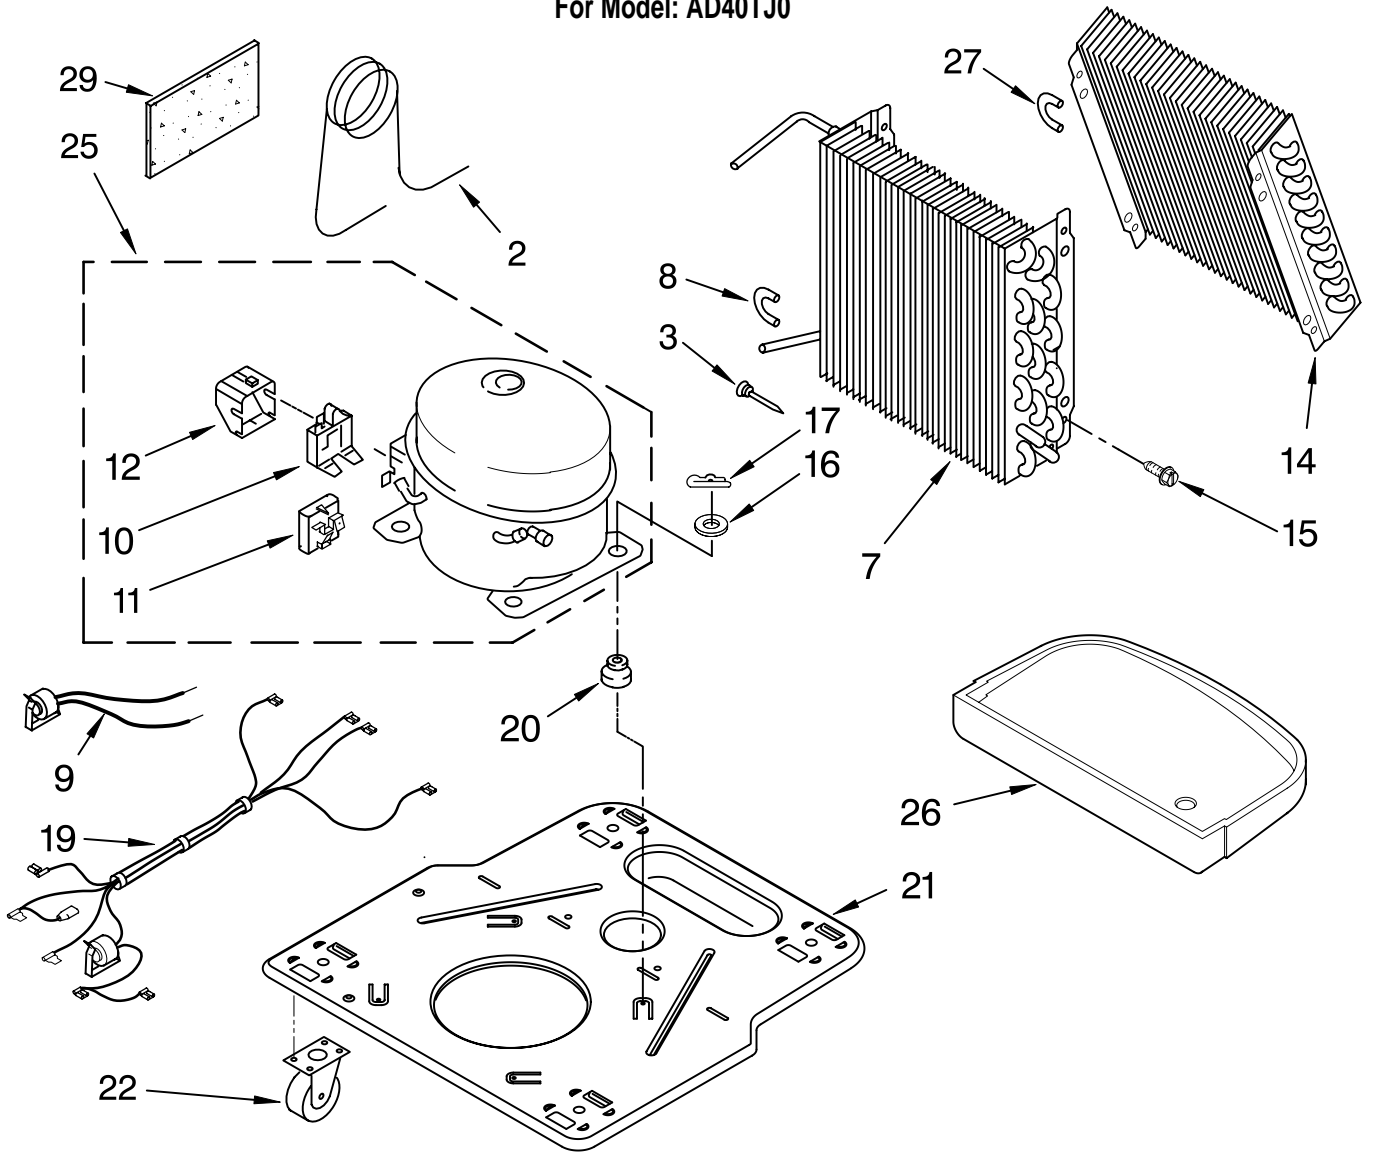

----- Manual continues below -----

AIR FLOW AND CONTROL PARTS DEHUMIDIFIER

For Model: AD40TJ0

Illus. No.	Part No.	DESCRIPTION
1		LITERATURE PARTS
	LIT1182586	Wiring Diagram
	LIT1182965	Use and Care Guide
2	1183422	Humidistat, Control
3	1168770	Assembly, Control Panel
4	1168687	Knob
5	488480	Screw, Sm #8 x 1/2
6	1183427	Bracket, Motor Panel, Air System
7	1168758	Left Side
	1168759	Right Side
8	1168843	Escutcheon
9	1168781	Barrier, Bucket Fill Switch
10	1183425	Motor, Fan
11	1168731	Blade, Fan
12	1168681	Cover, Air System
13	1168699	Switch, Bucket Fill/Check
14	487871	Screw, 8-32 x 3/8
15	1168703	Cord, Appliance
16	1168666	Plate, Orifice
17	488130	Nut
22	1180504	Relief, Strain
23	1168735	Support, Air System
25	857547	Tie, Cable
26	1168752	Brace, Support
27	1157158	Screw, 8-18 X 3/8
28	1180634	Edge Guard

UNIT PARTS

For Model: AD40TJ0

Illus. No.	Part No.	DESCRIPTION	Illus. No.	Part No.	DESCRIPTION	Illus. No.	Part No.	DESCRIPTION
2	1168734	Tube, Restrictor (Length 36.00")	12	1182781	Cover, Terminal	25	1182779	Compressor, (Complete Assembly)
3	1162526	Strainer	14	1168726	Evaporator	26	1168761	Pan, Drain
7	1168724	Condenser	15	488480	Screw, 8 x 1/2 (4)	27	854624	Bend, Return (9)
8	708532	Bend, Return (9)	16	680975	Washer	29	1162650	Insulation (Restrictor Tube)
9	1168777	Deicer, Bimetal	17	24364001	Clip, Compressor			
10	1182783	Overload, Protector	19	1168701	Harness, Wire			
11	950058	Relay, Start	20	1168722	Grommet (4)			
			21	1168654	Base			
			22	1164241	Caster (4)			

CABINET PARTS

For Model: AD40TJ0

Illus. No.	Part No.	DESCRIPTION
1	1168667	Cabinet
2	1172098	Cover, Hose Connection
3	1168762	Clip, Float
4	1168652	Cover, Top
5	1182061	Cover, Front
6	1172075	Float
8	1182080	Bucket, Condensate
10	1168744	Screw