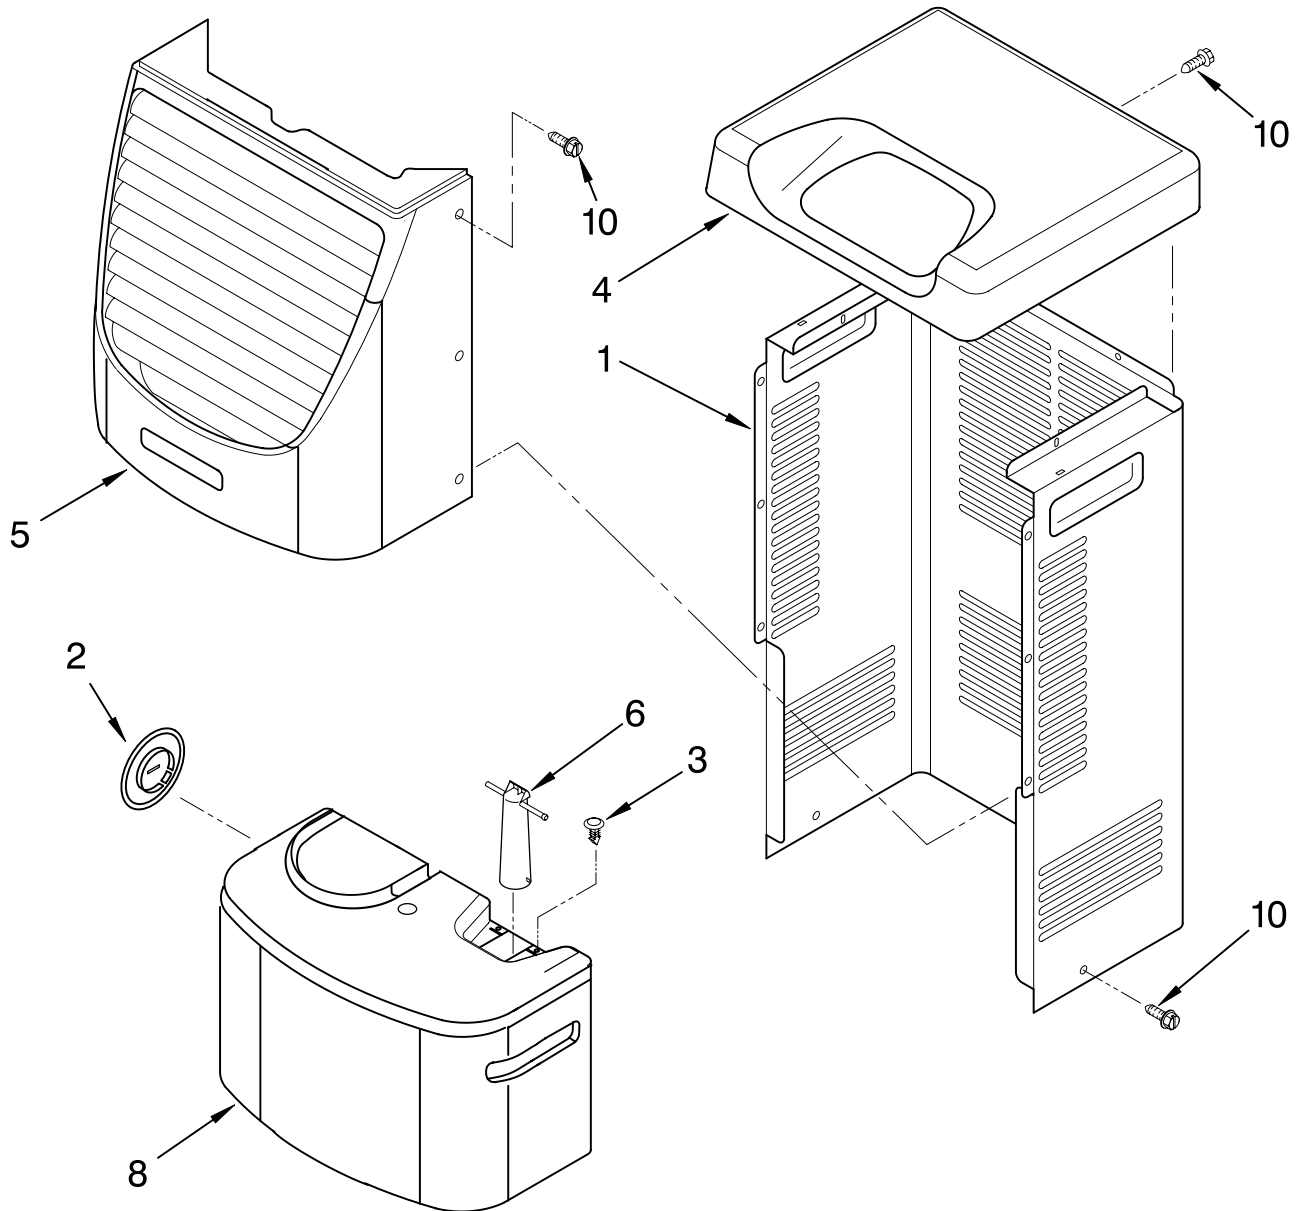

----- Manual continues below -----

AIR FLOW AND CONTROL PARTS DEHUMIDIFIER

For Model: AD40TJ0

Illus. No.	Part No.	DESCRIPTION
1		LITERATURE PARTS
	LIT1182586	Wiring Diagram
	LIT1182965	Use and Care Guide
2	1183422	Humidistat, Control
3	1168770	Assembly, Control Panel
4	1168687	Knob
5	488480	Screw, Sm #8 x 1/2
6	1183427	Bracket, Motor Panel, Air System
7	1168758	Left Side
	1168759	Right Side
8	1168843	Escutcheon
9	1168781	Barrier, Bucket Fill Switch
10	1183425	Motor, Fan
11	1168731	Blade, Fan
12	1168681	Cover, Air System
13	1168699	Switch, Bucket Fill/Check
14	487871	Screw, 8-32 x 3/8
15	1168703	Cord, Appliance
16	1168666	Plate, Orifice
17	488130	Nut
22	1180504	Relief, Strain
23	1168735	Support, Air System
25	857547	Tie, Cable
26	1168752	Brace, Support
27	1157158	Screw, 8-18 X 3/8
28	1180634	Edge Guard

UNIT PARTS

For Model: AD40TJ0

Illus. No.	Part No.	DESCRIPTION	Illus. No.	Part No.	DESCRIPTION	Illus. No.	Part No.	DESCRIPTION
2	1168734	Tube, Restrictor (Length 36.00")	12	1182781	Cover, Terminal	25	1182779	Compressor, (Complete Assembly)
3	1162526	Strainer	14	1168726	Evaporator	26	1168761	Pan, Drain
7	1168724	Condenser	15	488480	Screw, 8 x 1/2 (4)	27	854624	Bend, Return (9)
8	708532	Bend, Return (9)	16	680975	Washer	29	1162650	Insulation (Restrictor Tube)
9	1168777	Deicer, Bimetal	17	24364001	Clip, Compressor			
10	1182783	Overload, Protector	19	1168701	Harness, Wire			
11	950058	Relay, Start	20	1168722	Grommet (4)			
			21	1168654	Base			
			22	1164241	Caster (4)			

CABINET PARTS

For Model: AD40TJ0

Illus. No.	Part No.	DESCRIPTION
1	1168667	Cabinet
2	1172098	Cover, Hose Connection
3	1168762	Clip, Float
4	1168652	Cover, Top
5	1182061	Cover, Front
6	1172075	Float
8	1182080	Bucket, Condensate
10	1168744	Screw