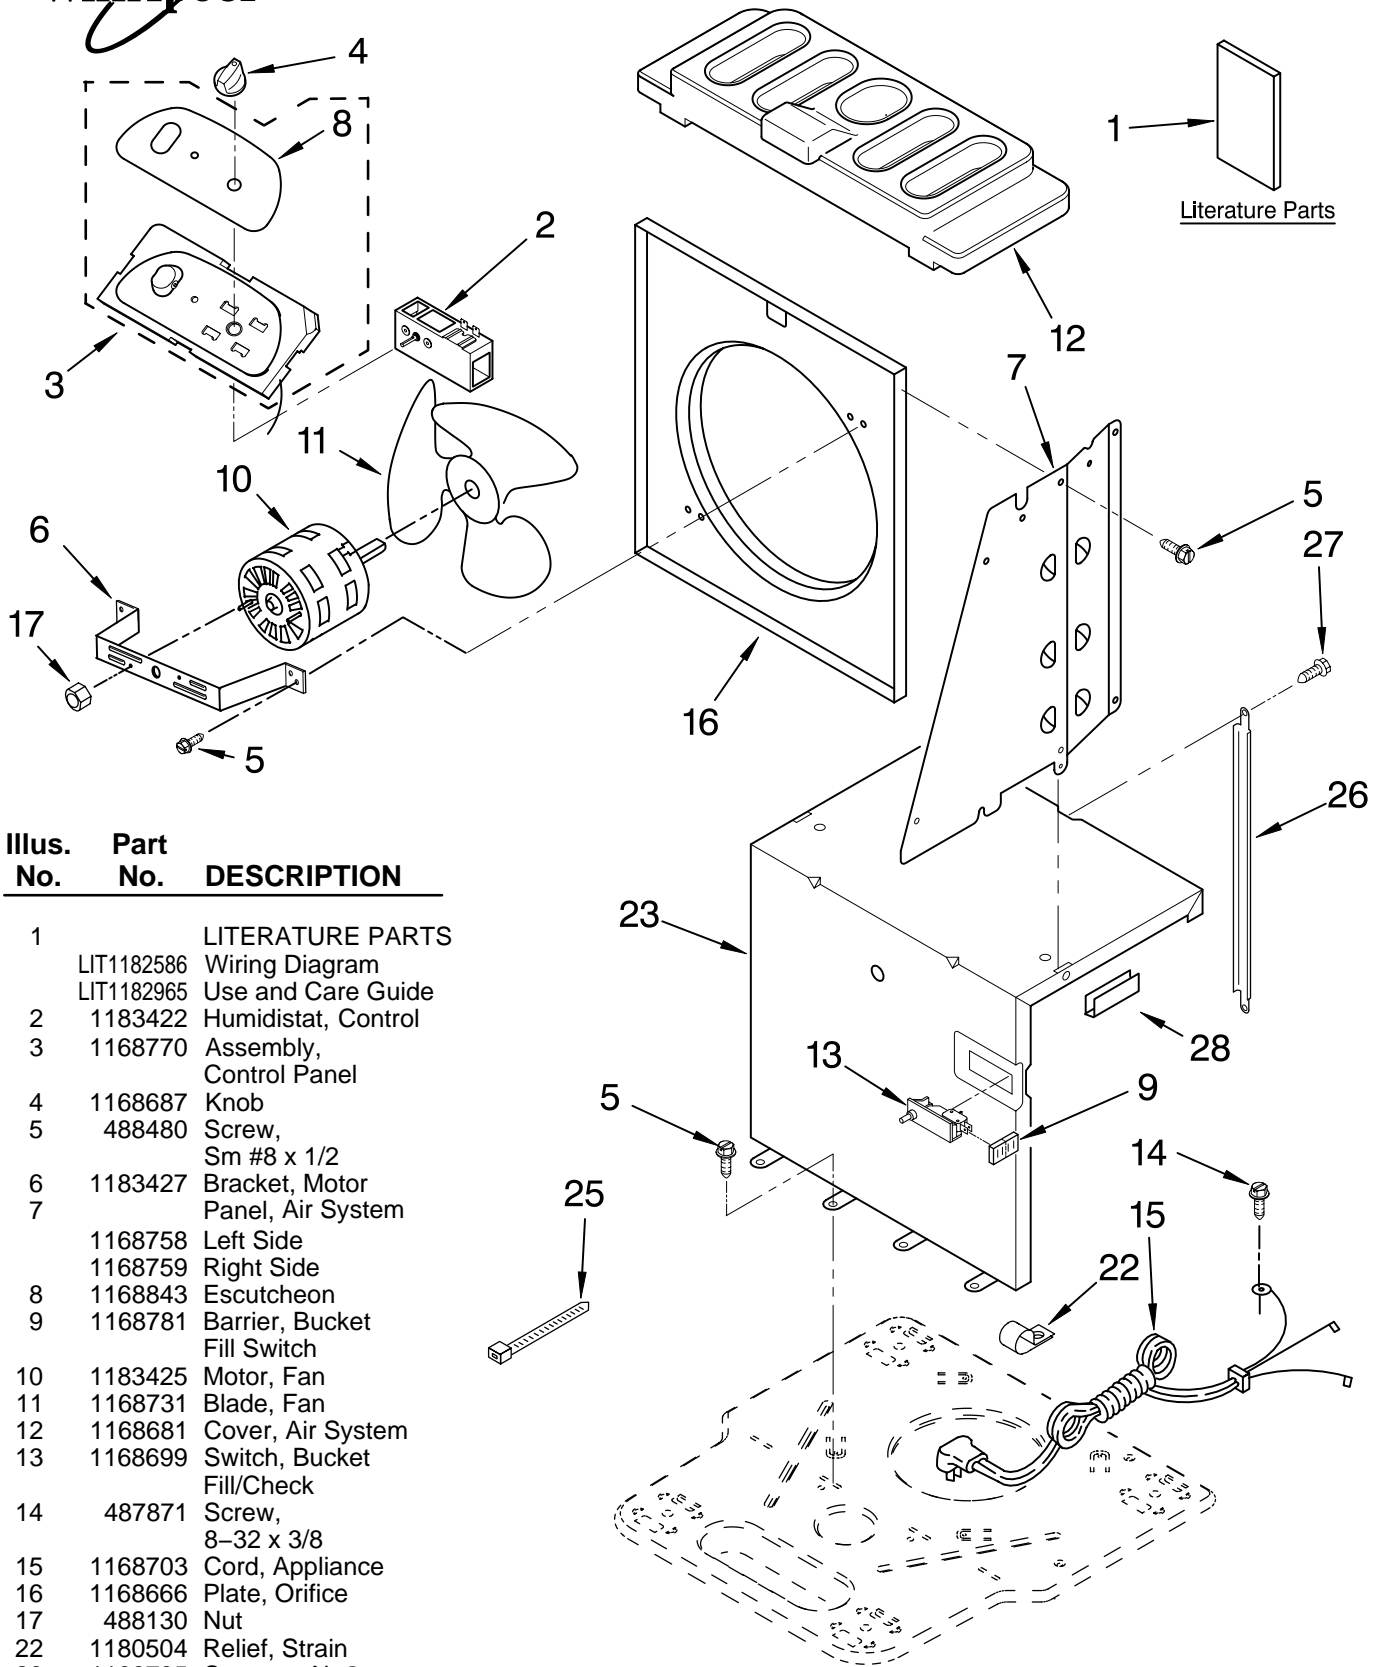

----- Manual continues below -----

AIR FLOW AND CONTROL PARTS DEHUMIDIFIER

For Model: AD40TJ0

Illus. No.	Part No.	DESCRIPTION
1		LITERATURE PARTS
	LIT1182586	Wiring Diagram
	LIT1182965	Use and Care Guide
2	1183422	Humidistat, Control
3	1168770	Assembly, Control Panel
4	1168687	Knob
5	488480	Screw, Sm #8 x 1/2
6	1183427	Bracket, Motor Panel, Air System
7	1168758	Left Side
	1168759	Right Side
8	1168843	Escutcheon
9	1168781	Barrier, Bucket Fill Switch
10	1183425	Motor, Fan
11	1168731	Blade, Fan
12	1168681	Cover, Air System
13	1168699	Switch, Bucket Fill/Check
14	487871	Screw, 8-32 x 3/8
15	1168703	Cord, Appliance
16	1168666	Plate, Orifice
17	488130	Nut
22	1180504	Relief, Strain
23	1168735	Support, Air System
25	857547	Tie, Cable
26	1168752	Brace, Support
27	1157158	Screw, 8-18 X 3/8
28	1180634	Edge Guard

UNIT PARTS

For Model: AD40TJ0

Illus. No.	Part No.	DESCRIPTION	Illus. No.	Part No.	DESCRIPTION	Illus. No.	Part No.	DESCRIPTION
2	1168734	Tube, Restrictor (Length 36.00")	12	1182781	Cover, Terminal	25	1182779	Compressor, (Complete Assembly)
3	1162526	Strainer	14	1168726	Evaporator	26	1168761	Pan, Drain
7	1168724	Condenser	15	488480	Screw, 8 x 1/2 (4)	27	854624	Bend, Return (9)
8	708532	Bend, Return (9)	16	680975	Washer	29	1162650	Insulation (Restrictor Tube)
9	1168777	Deicer, Bimetal	17	24364001	Clip, Compressor			
10	1182783	Overload, Protector	19	1168701	Harness, Wire			
11	950058	Relay, Start	20	1168722	Grommet (4)			
			21	1168654	Base			
			22	1164241	Caster (4)			

CABINET PARTS

For Model: AD40TJ0

Illus. No.	Part No.	DESCRIPTION
1	1168667	Cabinet
2	1172098	Cover, Hose Connection
3	1168762	Clip, Float
4	1168652	Cover, Top
5	1182061	Cover, Front
6	1172075	Float
8	1182080	Bucket, Condensate
10	1168744	Screw