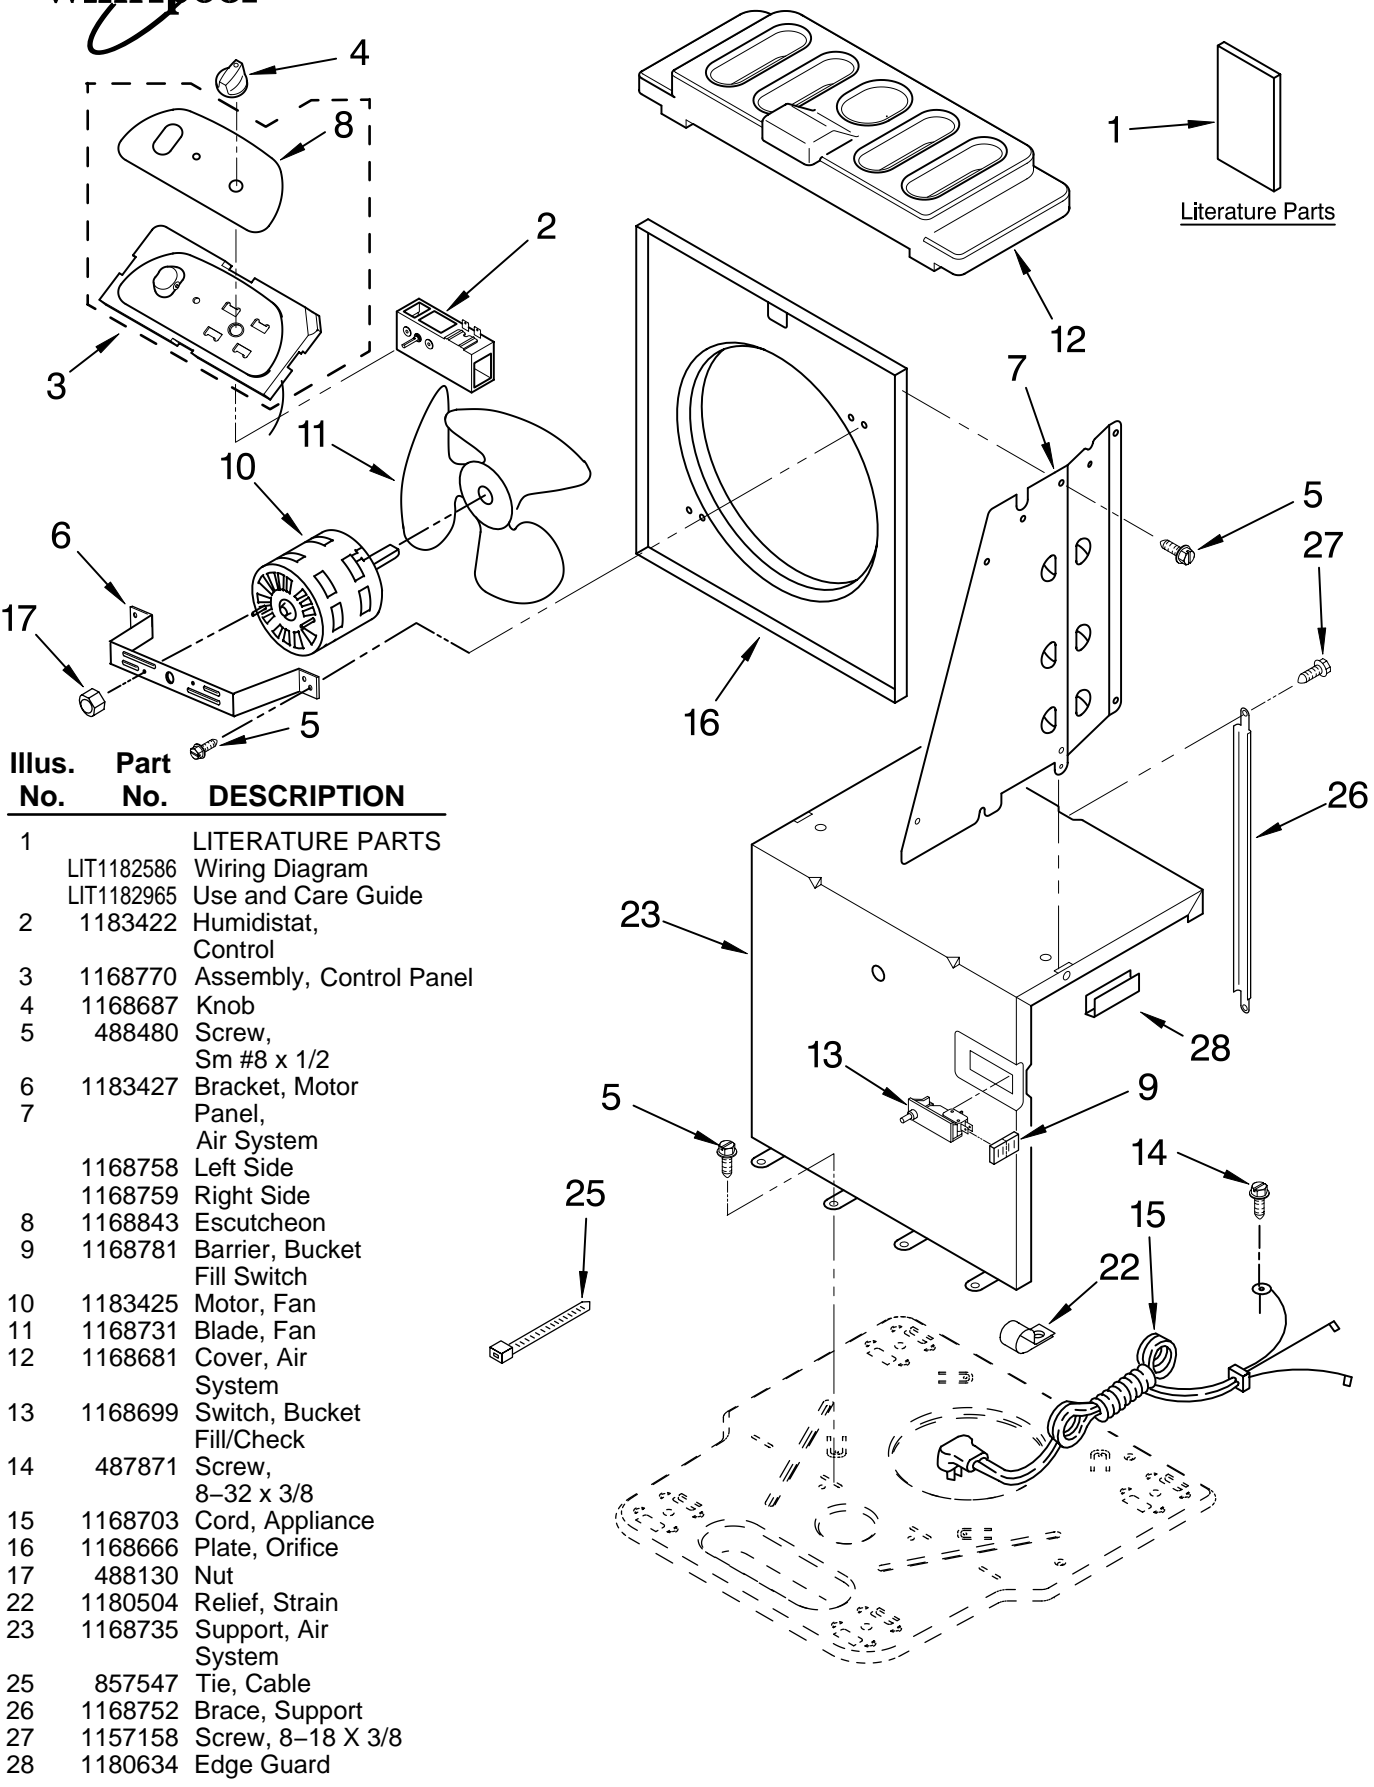

----- Manual continues below -----

AIR FLOW AND CONTROL PARTS DEHUMIDIFIER

For Model: AD40TJ1

Illus. No.	Part No.	DESCRIPTION
1	LITERATURE PARTS	
	LIT1182586	Wiring Diagram
	LIT1182965	Use and Care Guide
2	1183422	Humidistat, Control
3	1168770	Assembly, Control Panel
4	1168687	Knob
5	488480	Screw, Sm #8 x 1/2
6	1183427	Bracket, Motor Panel,
7	1168758	Left Side
	1168759	Right Side
8	1168843	Escutcheon
9	1168781	Barrier, Bucket Fill Switch
10	1183425	Motor, Fan
11	1168731	Blade, Fan
12	1168681	Cover, Air System
13	1168699	Switch, Bucket Fill/Check
14	487871	Screw, 8-32 x 3/8
15	1168703	Cord, Appliance
16	1168666	Plate, Orifice
17	488130	Nut
22	1180504	Relief, Strain
23	1168735	Support, Air System
25	857547	Tie, Cable
26	1168752	Brace, Support
27	1157158	Screw, 8-18 X 3/8
28	1180634	Edge Guard

UNIT PARTS

For Model: AD40TJ1

Illus. No.	Part No.	DESCRIPTION
2	1168728	Tube, Restrictor (Length 36.00")
3	1162526	Strainer
6	950061	Spring, Overload
7	1168724	Condenser
8	708532	Bend, Return (9)
9	1168777	Deicer, Bimetal
10	1163837	Overload, Protector

Illus. No.	Part No.	DESCRIPTION
11	950058	Relay, Start
12	950055	Cover, Terminal
13	950056	Retainer, Cover
14	1168726	Evaporator
15	488480	Screw, 8 x 1/2 (4)
16	680975	Washer
17	24364001	Clip, Compressor
19	1168701	Harness, Wire
20	1168722	Grommet (4)
21	1168654	Base
22	1164241	Caster (4)

CABINET PARTS

For Model: AD40TJ1

Illus. No.	Part No.	DESCRIPTION
1	1168667	Cabinet
2	1172098	Cover, Hose Connection
3	1168762	Clip, Float
4	1168652	Cover, Top
5	1182061	Cover, Front
6	1172075	Float
8	1182080	Bucket, Condensate
10	1168744	Screw