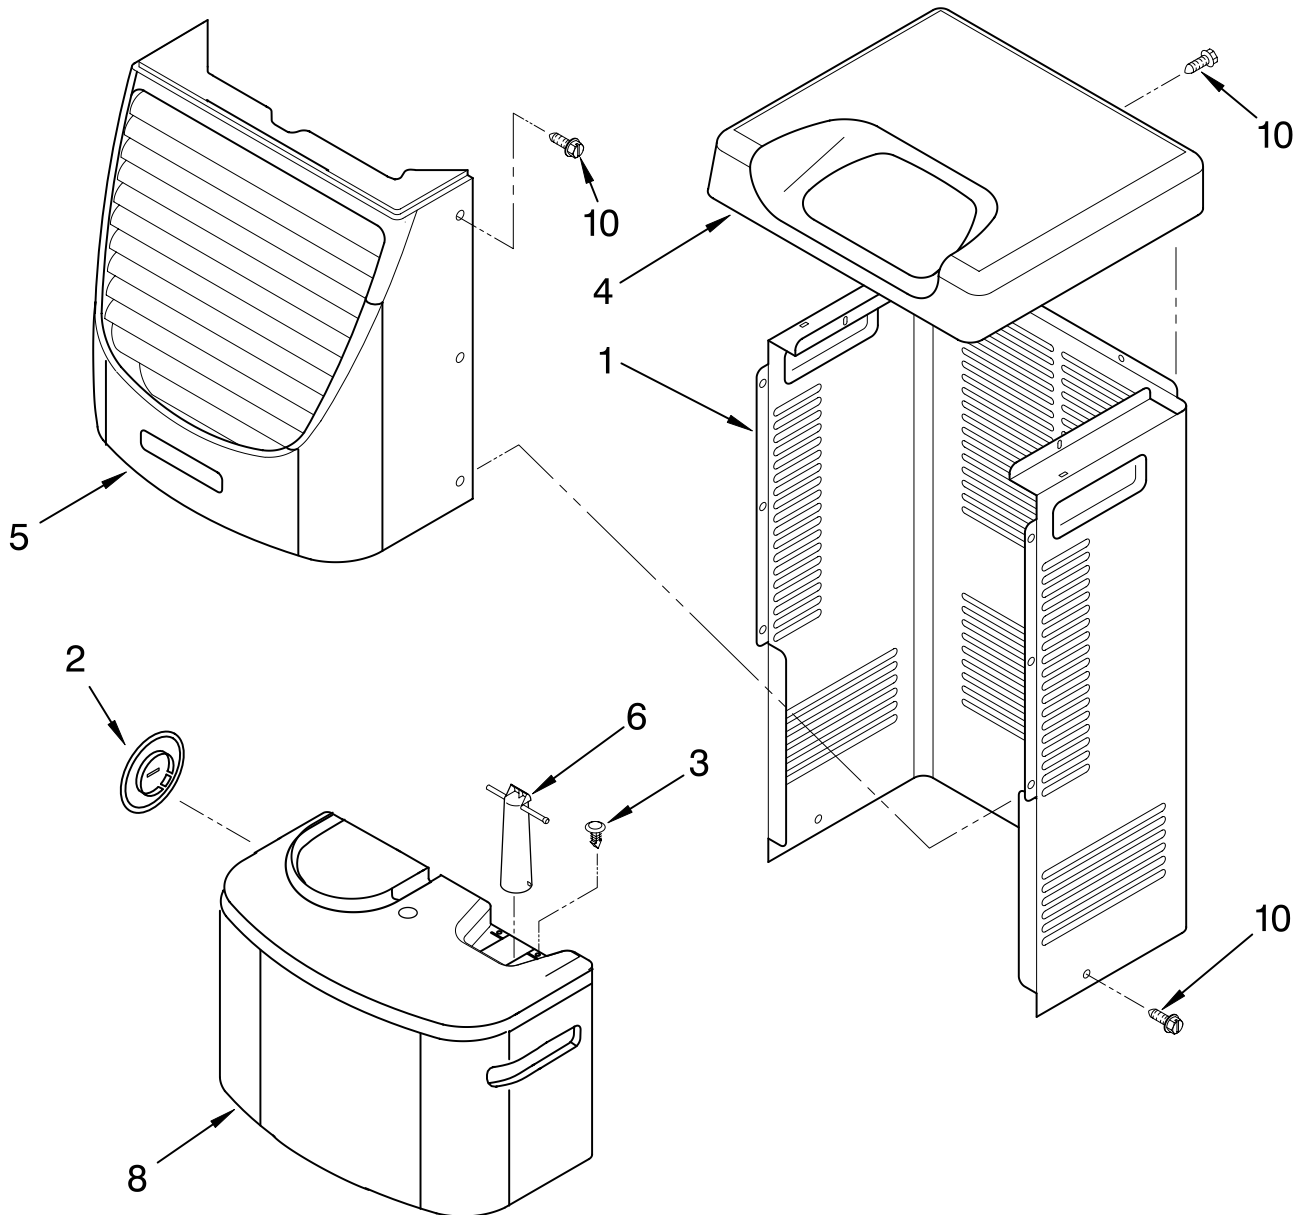

----- Manual continues below -----

AIR FLOW AND CONTROL PARTS DEHUMIDIFIER

For Model: AD40TJ1

Illus. No.	Part No.	DESCRIPTION
1	LITERATURE PARTS	
	LIT1182586	Wiring Diagram
	LIT1182965	Use and Care Guide
2	1183422	Humidistat, Control
3	1168770	Assembly, Control Panel
4	1168687	Knob
5	488480	Screw, Sm #8 x 1/2
6	1183427	Bracket, Motor Panel,
7	1168758	Left Side
	1168759	Right Side
8	1168843	Escutcheon
9	1168781	Barrier, Bucket Fill Switch
10	1183425	Motor, Fan
11	1168731	Blade, Fan
12	1168681	Cover, Air System
13	1168699	Switch, Bucket Fill/Check
14	487871	Screw, 8-32 x 3/8
15	1168703	Cord, Appliance
16	1168666	Plate, Orifice
17	488130	Nut
22	1180504	Relief, Strain
23	1168735	Support, Air System
25	857547	Tie, Cable
26	1168752	Brace, Support
27	1157158	Screw, 8-18 X 3/8
28	1180634	Edge Guard

Illus. No.	Part No.	DESCRIPTION
11	950058	Relay, Start
12	950055	Cover, Terminal
13	950056	Retainer, Cover
14	1168726	Evaporator
15	488480	Screw, 8 x 1/2 (4)
16	680975	Washer
17	24364001	Clip, Compressor
19	1168701	Harness, Wire
20	1168722	Grommet (4)
21	1168654	Base
22	1164241	Caster (4)

Illus. No.	Part No.	DESCRIPTION
25	1164774	Compressor, (Complete Assembly)
26	1168761	Pan, Drain
27	854624	Bend, Return (9)
29	1162650	Insulation (Restrictor Tube)

REFRIGERANT CHARGE

8.00 OZ.

**Production Compressor Requires Production Electrical Components.
Service Compressor Requires Service Electrical Components.
For Further Information, Refer to Filmcard 19.1.**

CABINET PARTS

For Model: AD40TJ1

Illus. No.	Part No.	DESCRIPTION
1	1168667	Cabinet
2	1172098	Cover, Hose Connection
3	1168762	Clip, Float
4	1168652	Cover, Top
5	1182061	Cover, Front
6	1172075	Float
8	1182080	Bucket, Condensate
10	1168744	Screw