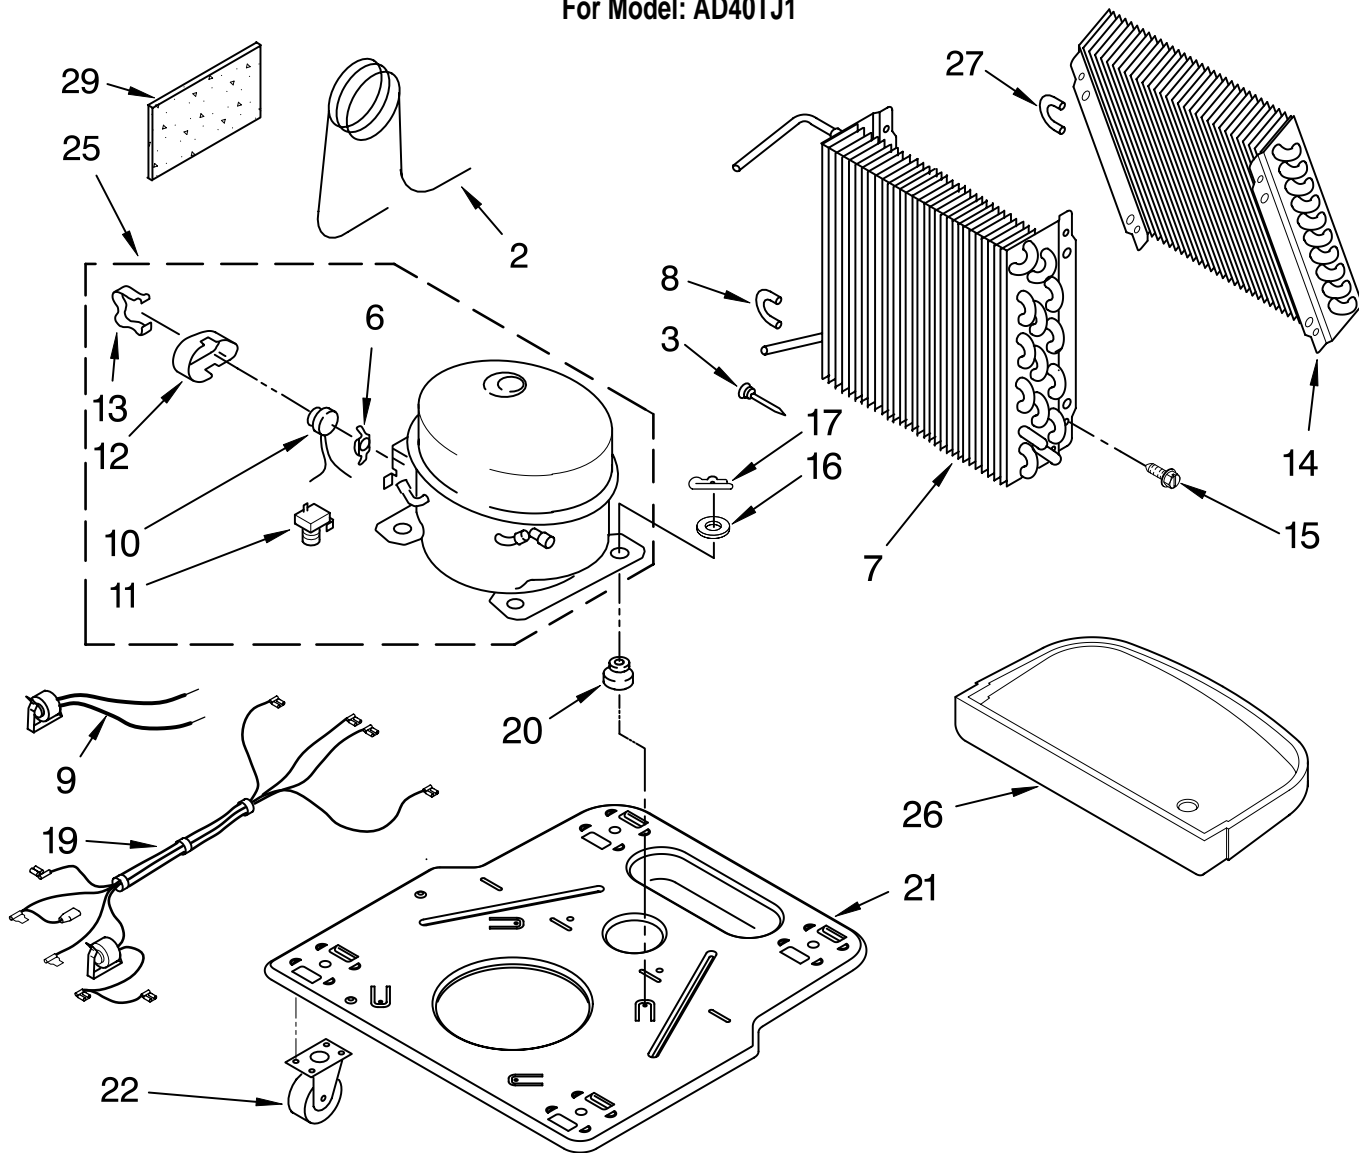

----- Manual continues below -----

AIR FLOW AND CONTROL PARTS DEHUMIDIFIER

For Model: AD40TJ1

Illus. No.	Part No.	DESCRIPTION
1	LITERATURE PARTS	
	LIT1182586	Wiring Diagram
	LIT1182965	Use and Care Guide
2	1183422	Humidistat, Control
3	1168770	Assembly, Control Panel
4	1168687	Knob
5	488480	Screw, Sm #8 x 1/2
6	1183427	Bracket, Motor Panel,
7	1168758	Left Side
	1168759	Right Side
8	1168843	Escutcheon
9	1168781	Barrier, Bucket Fill Switch
10	1183425	Motor, Fan
11	1168731	Blade, Fan
12	1168681	Cover, Air System
13	1168699	Switch, Bucket Fill/Check
14	487871	Screw, 8-32 x 3/8
15	1168703	Cord, Appliance
16	1168666	Plate, Orifice
17	488130	Nut
22	1180504	Relief, Strain
23	1168735	Support, Air System
25	857547	Tie, Cable
26	1168752	Brace, Support
27	1157158	Screw, 8-18 X 3/8
28	1180634	Edge Guard

UNIT PARTS

For Model: AD40TJ1

Illus. No.	Part No.	DESCRIPTION
2	1168728	Tube, Restrictor (Length 36.00")
3	1162526	Strainer
6	950061	Spring, Overload
7	1168724	Condenser
8	708532	Bend, Return (9)
9	1168777	Deicer, Bimetal
10	1163837	Overload, Protector

Illus. No.	Part No.	DESCRIPTION
11	950058	Relay, Start
12	950055	Cover, Terminal
13	950056	Retainer, Cover
14	1168726	Evaporator
15	488480	Screw, 8 x 1/2 (4)
16	680975	Washer
17	24364001	Clip, Compressor
19	1168701	Harness, Wire
20	1168722	Grommet (4)
21	1168654	Base
22	1164241	Caster (4)

CABINET PARTS

For Model: AD40TJ1

Illus. No.	Part No.	DESCRIPTION
1	1168667	Cabinet
2	1172098	Cover, Hose Connection
3	1168762	Clip, Float
4	1168652	Cover, Top
5	1182061	Cover, Front
6	1172075	Float
8	1182080	Bucket, Condensate
10	1168744	Screw