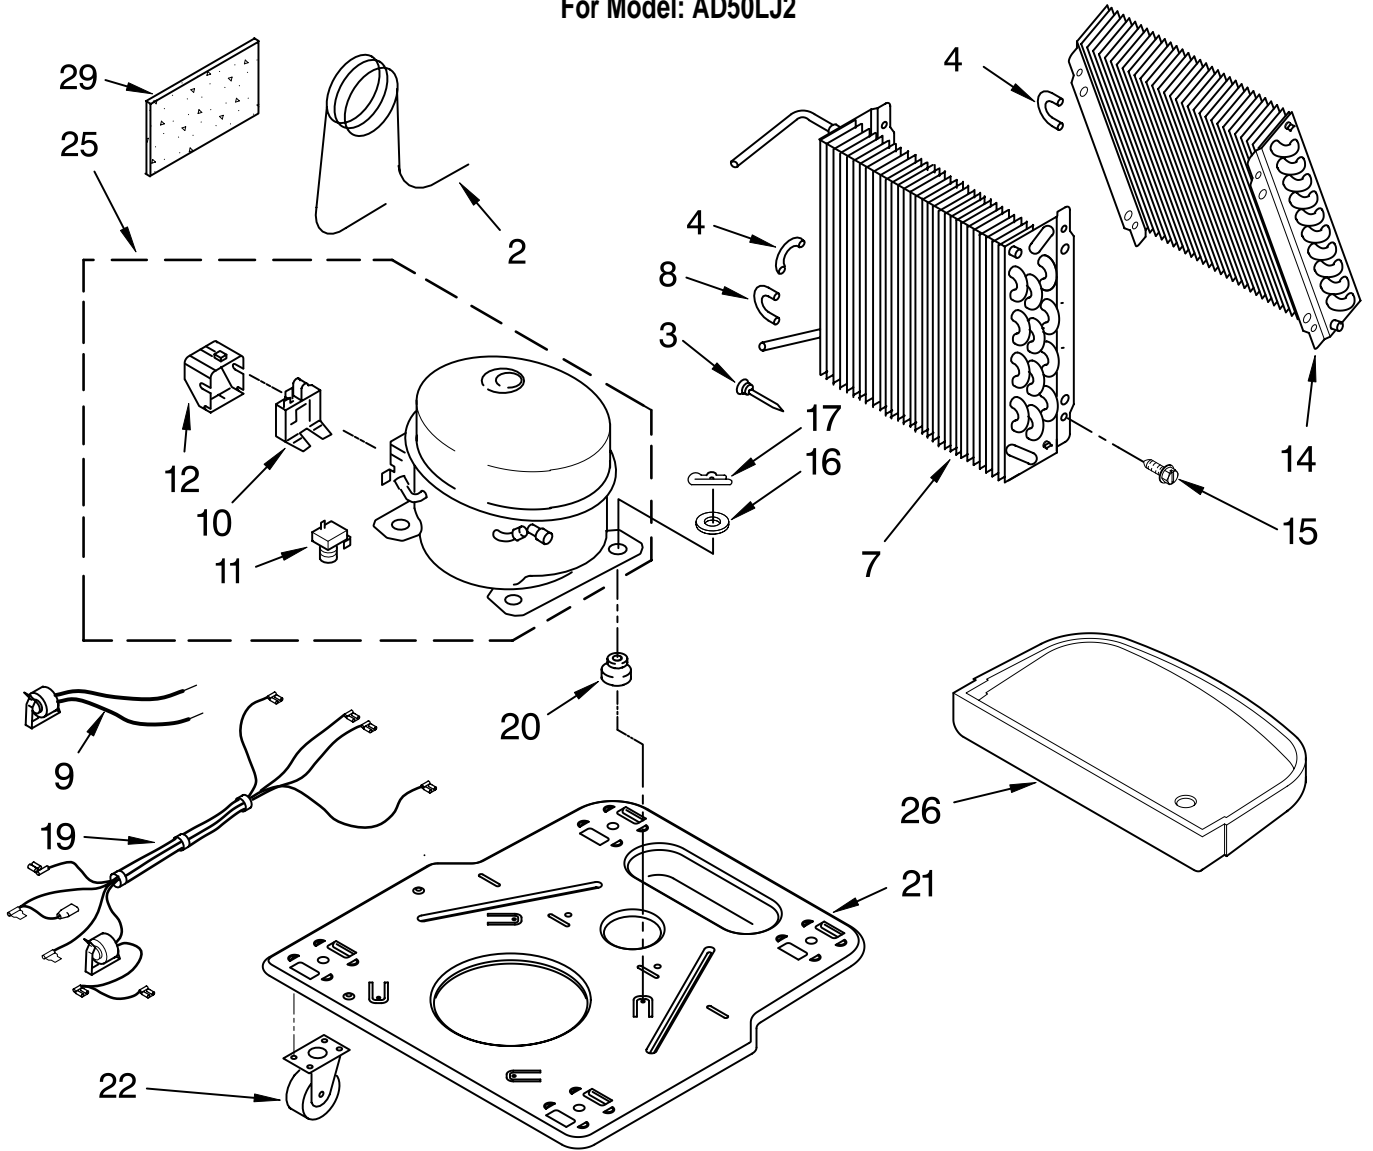

----- Manual continues below -----

AIR FLOW AND CONTROL PARTS

DEHUMIDIFIER

For Model: AD50LJ2

Illus. No.	Part No.	DESCRIPTION
------------	----------	-------------

1	LIT1183938 LIT1183900	LITERATURE PARTS Wiring Diagram Use & Care Guide
2	1183422	Humidistat, Control
3	1168770	Assembly, Control Panel
4	1168687	Knob
5	488480	Screw, Sm #8 x 1/2
6	1183427	Bracket, Motor Panel, Air System
7	1168758 1168759	Left Side Right Side
8	1183972	Escutcheon
9	1168781	Barrier, Bucket Fill Switch
10	1183426	Motor, Fan
11	1168661	Blade, Fan
12	1168681	Cover, Air System
13	1168699	Switch, Bucket Fill/Check
14	487871	Screw, 8-32 x 3/8
15	1168703	Cord, Appliance
16	1168666	Plate, Orifice
17	488130	Nut
22	1180504	Relief, Strain
23	1168735	Support, Air System
25	857547	Tie, Cable
26	1168752	Brace, Support
27	1157158	Screw, 8-18 X 3/8
28	1180634	Edge Guard

UNIT PARTS

For Model: AD50LJ2

Illus. No.	Part No.	DESCRIPTION	Illus. No.	Part No.	DESCRIPTION	Illus. No.	Part No.	DESCRIPTION
2	1168677	Tube, Restrictor (Length 30.00")	11	950058	Relay, Start	25	1182780	Compressor, (Complete Assembly)
3	1162526	Strainer	12	1182781	Cover, Terminal	26	1168761	Pan, Drain
4	708532	Bend, Return Condenser (2) Evaporator (9)	14	1183985	Evaporator	29	1184625	Insulation (Restrictor Tube)
7	1168657	Condenser	15	488480	Screw, 8 x 1/2 (4)			
8	708531	Bend, Return (12)	16	680975	Washer			
9	1183833	Deicer, Bimetal	17	24364001	Clip, Compressor			
10	1182783	Overload, Protector	19	1183906	Harness, Wire			
			20	1168722	Grommet (4)			
			21	1168654	Base			
			22	1164241	Caster (4)			

Illus. No.	Part No.	DESCRIPTION
Following Parts Not Illustrated and Optional Parts Not Included		
	484310	Epoxy, Tube (Aluminum Repair)
	505168	Tape, No Drip Valve, Access
	978025	1/4" Tube O.D.

Illus. No.	Part No.	DESCRIPTION
	978026	5/16" Tube O.D.
	978027	3/8" Tube O.D.
	978028	1/2" Tube O.D.
	978029	5/8" Tube O.D.
	978030	3/4" Tube O.D.
	978865	Seal, Ring Access Valve (20 Pack)