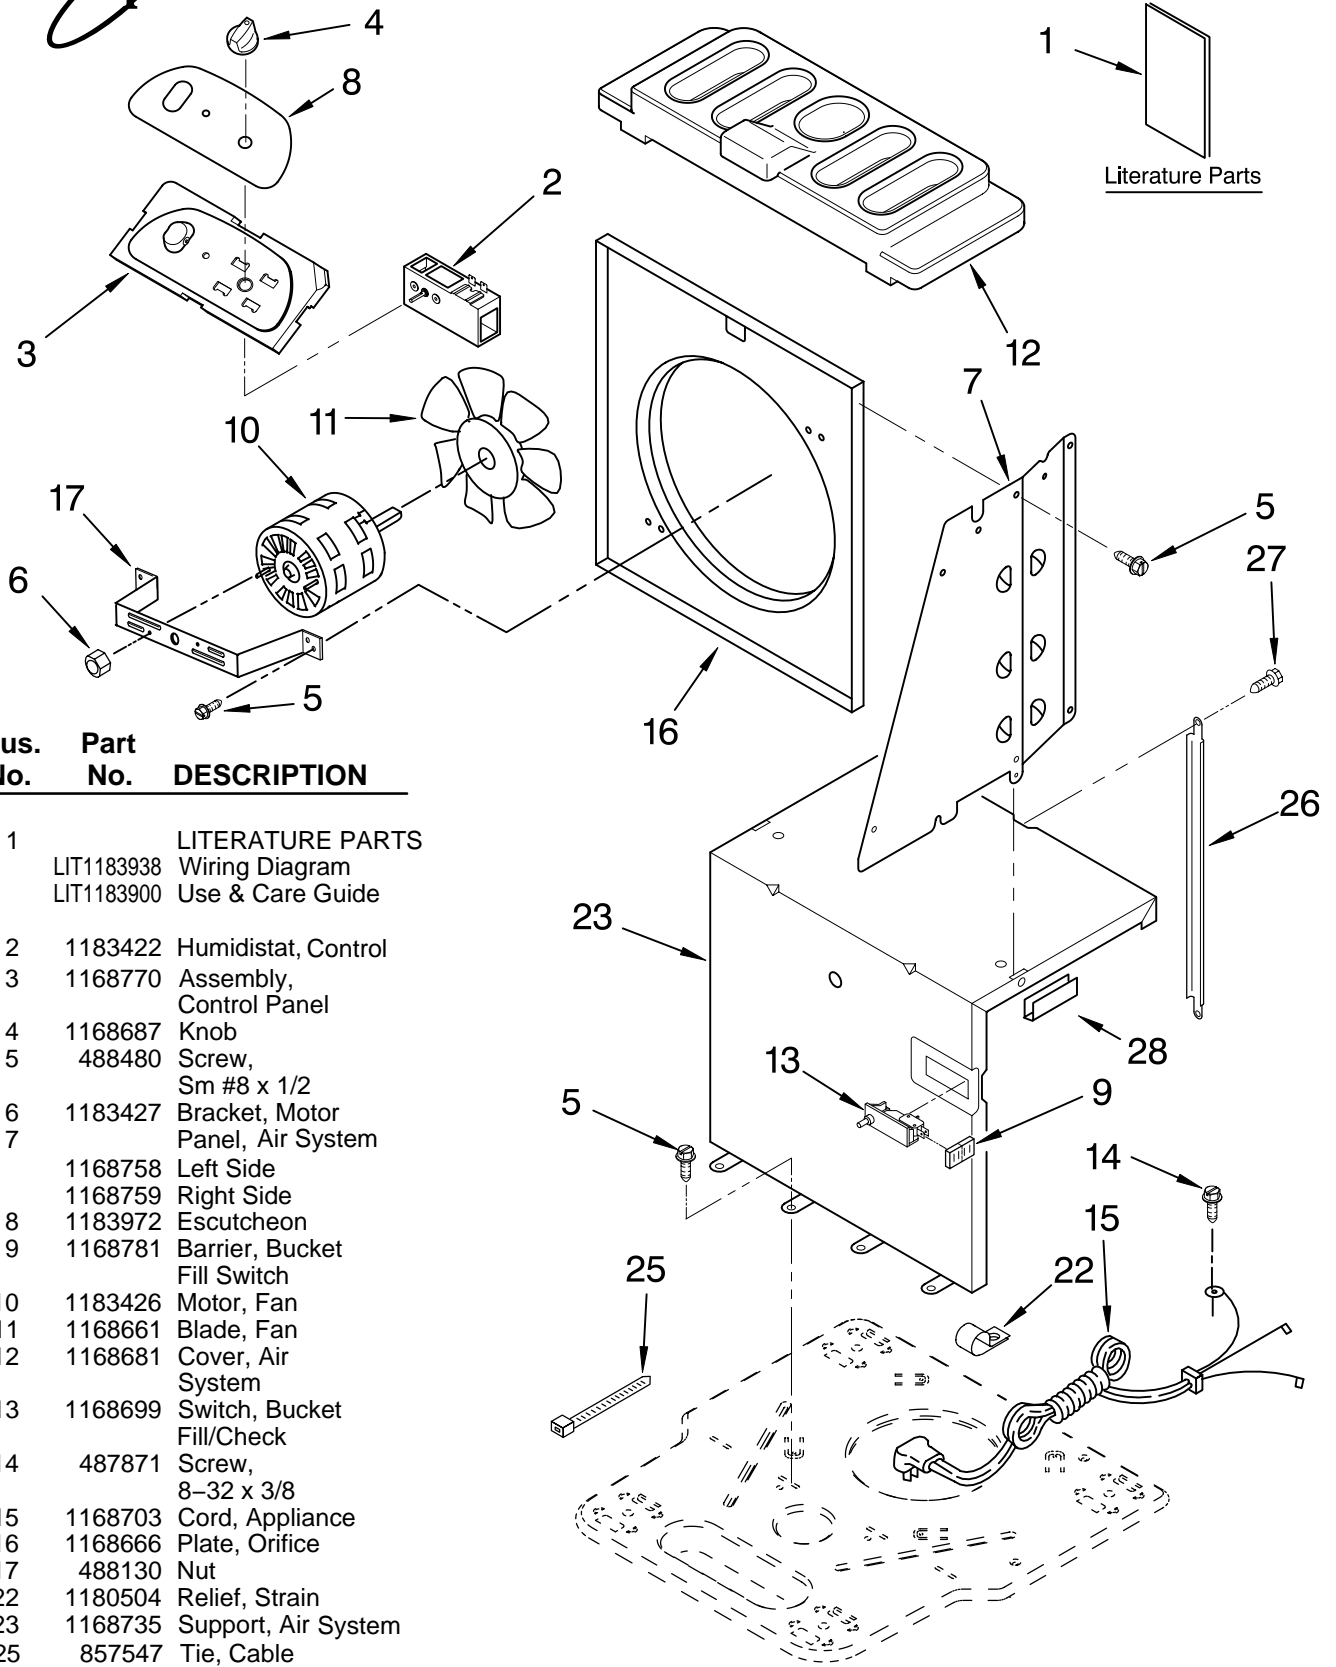

----- Manual continues below -----

AIR FLOW AND CONTROL PARTS

DEHUMIDIFIER

For Model: AD50LJ2

Illus. No.	Part No.	DESCRIPTION
------------	----------	-------------

1	LIT1183938 LIT1183900	LITERATURE PARTS Wiring Diagram Use & Care Guide
2	1183422	Humidistat, Control
3	1168770	Assembly, Control Panel
4	1168687	Knob
5	488480	Screw, Sm #8 x 1/2
6	1183427	Bracket, Motor Panel, Air System
7	1168758 1168759	Left Side Right Side
8	1183972	Escutcheon
9	1168781	Barrier, Bucket Fill Switch
10	1183426	Motor, Fan
11	1168661	Blade, Fan
12	1168681	Cover, Air System
13	1168699	Switch, Bucket Fill/Check
14	487871	Screw, 8-32 x 3/8
15	1168703	Cord, Appliance
16	1168666	Plate, Orifice
17	488130	Nut
22	1180504	Relief, Strain
23	1168735	Support, Air System
25	857547	Tie, Cable
26	1168752	Brace, Support
27	1157158	Screw, 8-18 X 3/8
28	1180634	Edge Guard

UNIT PARTS

For Model: AD50LJ2

Illus. No.	Part No.	DESCRIPTION	Illus. No.	Part No.	DESCRIPTION	Illus. No.	Part No.	DESCRIPTION
2	1168677	Tube, Restrictor (Length 30.00")	11	950058	Relay, Start	25	1182780	Compressor, (Complete Assembly)
3	1162526	Strainer	12	1182781	Cover, Terminal	26	1168761	Pan, Drain
4	708532	Bend, Return Condenser (2) Evaporator (9)	14	1183985	Evaporator	29	1184625	Insulation (Restrictor Tube)
7	1168657	Condenser	15	488480	Screw, 8 x 1/2 (4)			
8	708531	Bend, Return (12)	16	680975	Washer			
9	1183833	Deicer, Bimetal	17	24364001	Clip, Compressor			
10	1182783	Overload, Protector	19	1183906	Harness, Wire			
			20	1168722	Grommet (4)			
			21	1168654	Base			
			22	1164241	Caster (4)			

CABINET PARTS

For Model: AD50LJ2

Illus. No.	Part No.	DESCRIPTION
1	1168667	Cabinet
2	1172098	Cover, Hose Connection
3	1168762	Clip, Float
4	1168652	Cover, Top
5	1182600	Cover, Front
6	1172075	Float
8	1182080	Bucket, Condensate
10	1168744	Screw