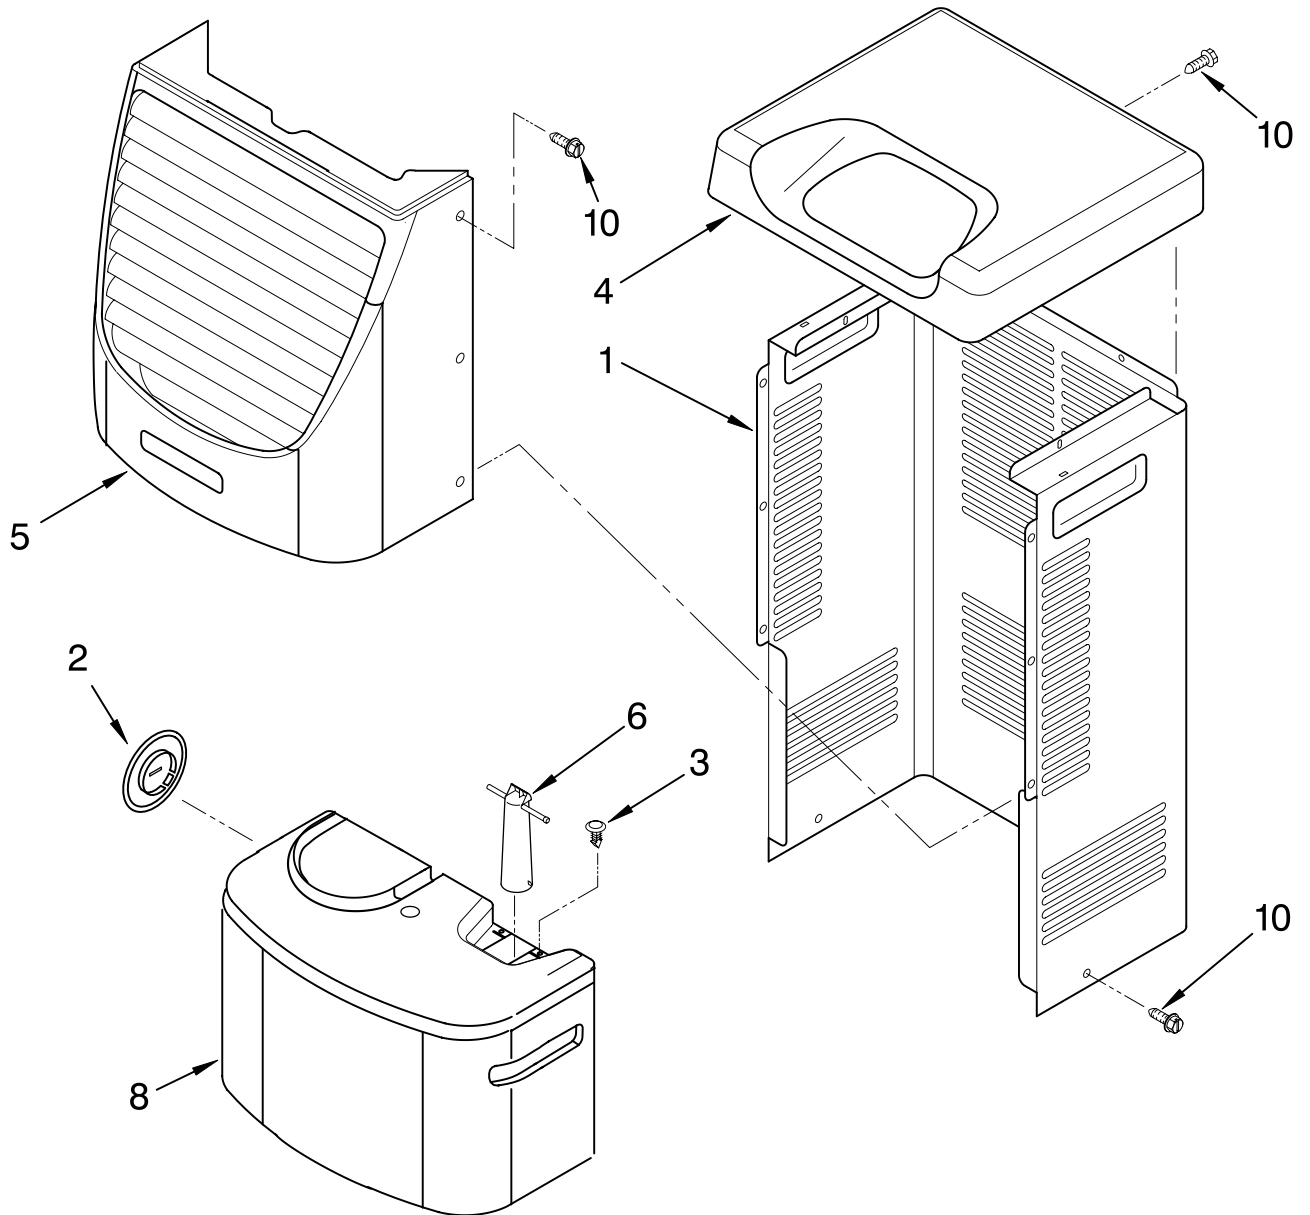

----- Manual continues below -----

AIR FLOW AND CONTROL PARTS

DEHUMIDIFIER

For Model: AD50LJ2

Illus. No.	Part No.	DESCRIPTION
------------	----------	-------------

1	LIT1183938 LIT1183900	LITERATURE PARTS Wiring Diagram Use & Care Guide
2	1183422	Humidistat, Control
3	1168770	Assembly, Control Panel
4	1168687	Knob
5	488480	Screw, Sm #8 x 1/2
6	1183427	Bracket, Motor Panel, Air System
7	1168758 1168759	Left Side Right Side
8	1183972	Escutcheon
9	1168781	Barrier, Bucket Fill Switch
10	1183426	Motor, Fan
11	1168661	Blade, Fan
12	1168681	Cover, Air System
13	1168699	Switch, Bucket Fill/Check
14	487871	Screw, 8-32 x 3/8
15	1168703	Cord, Appliance
16	1168666	Plate, Orifice
17	488130	Nut
22	1180504	Relief, Strain
23	1168735	Support, Air System
25	857547	Tie, Cable
26	1168752	Brace, Support
27	1157158	Screw, 8-18 X 3/8
28	1180634	Edge Guard

UNIT PARTS

For Model: AD50LJ2

Illus. No.	Part No.	DESCRIPTION	Illus. No.	Part No.	DESCRIPTION	Illus. No.	Part No.	DESCRIPTION
2	1168677	Tube, Restrictor (Length 30.00")	11	950058	Relay, Start	25	1182780	Compressor, (Complete Assembly)
3	1162526	Strainer	12	1182781	Cover, Terminal	26	1168761	Pan, Drain
4	708532	Bend, Return Condenser (2) Evaporator (9)	14	1183985	Evaporator	29	1184625	Insulation (Restrictor Tube)
7	1168657	Condenser	15	488480	Screw, 8 x 1/2 (4)			
8	708531	Bend, Return (12)	16	680975	Washer			
9	1183833	Deicer, Bimetal	17	24364001	Clip, Compressor			
10	1182783	Overload, Protector	19	1183906	Harness, Wire			
			20	1168722	Grommet (4)			
			21	1168654	Base			
			22	1164241	Caster (4)			

CABINET PARTS

For Model: AD50LJ2

Illus. No.	Part No.	DESCRIPTION
1	1168667	Cabinet
2	1172098	Cover, Hose Connection
3	1168762	Clip, Float
4	1168652	Cover, Top
5	1182600	Cover, Front
6	1172075	Float
8	1182080	Bucket, Condensate
10	1168744	Screw