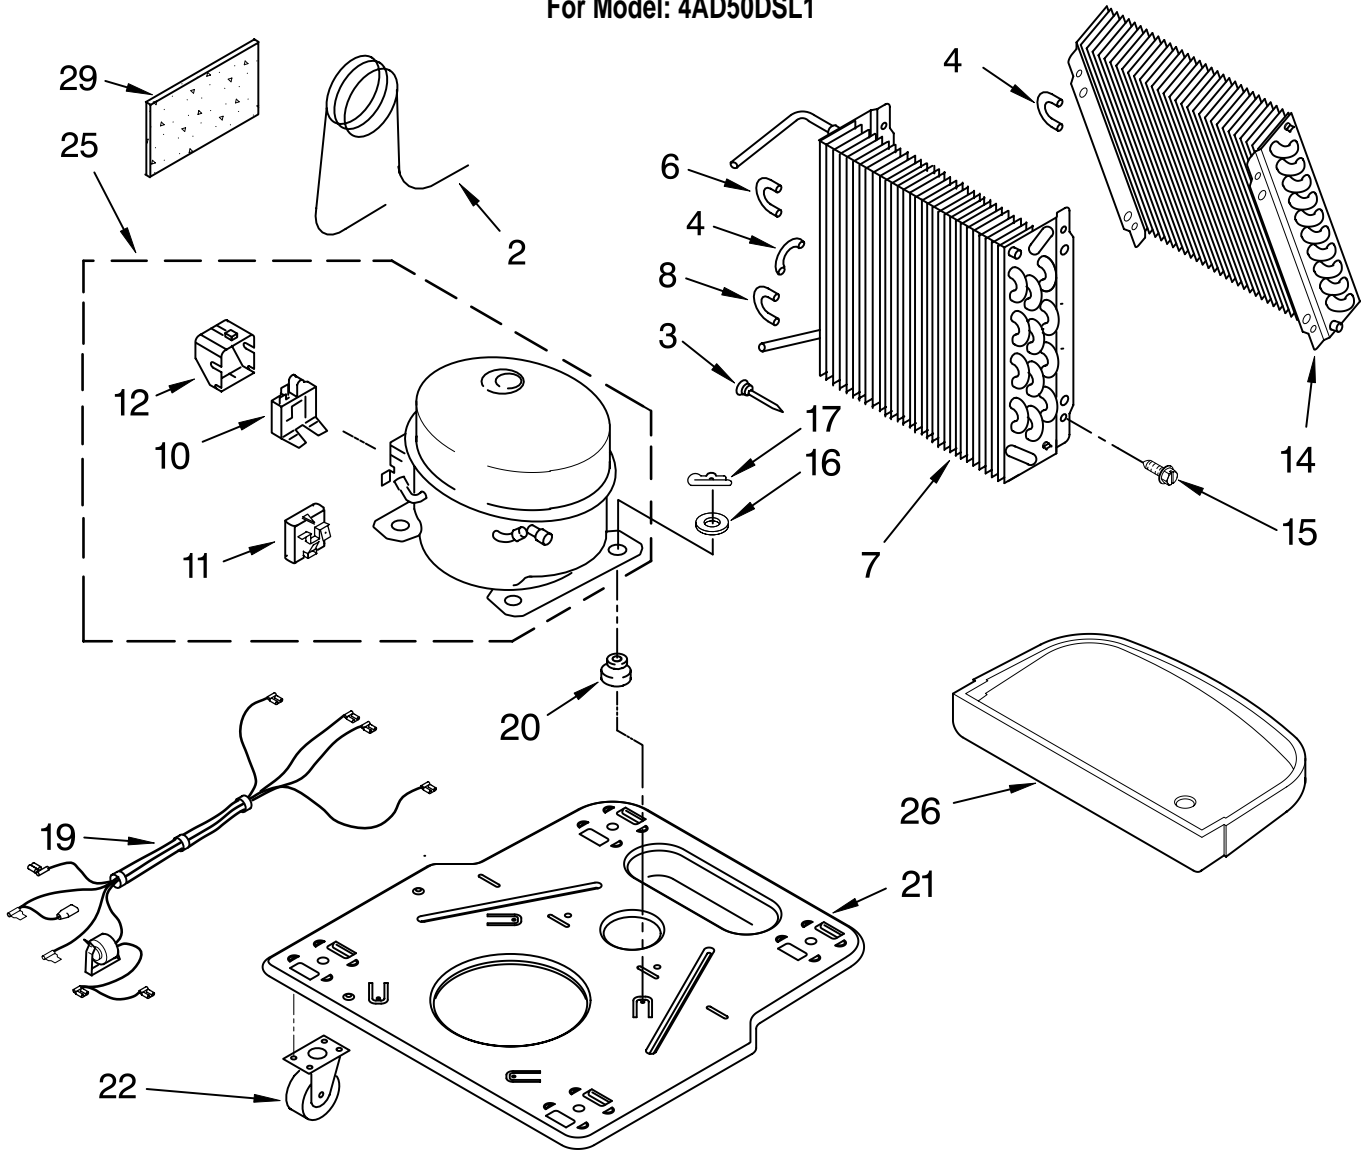

# AIR FLOW AND CONTROL PARTS

For Model: 4AD50DSL1

DEHUMIDIFIER

**Illus. Part No. DESCRIPTION**

1	LIT1186252 LIT1183852	Literature Parts Wiring Diagram Use & Care Guide
2	1168670	Humidistat, Control
3	1186258	Assembly, Control Panel
4	1168687	Knob
5	488480	Screw, Sm #8 x 1/2
6	1183427	Bracket, Motor
7	1168758 1168759	Panel, Air System Left Side Right Side
8	1168843	Escutcheon
9	1168781	Barrier, Bucket Fill Switch
10	1186256	Motor, Fan
11	1168661	Blade, Fan
12	1168681	Cover, Air System
13	1186480	Switch, Bucket Fill/Check
14	487871	Screw, 8-18 x .295
15	1186261	Cord, Appliance
16	1168666	Plate, Orifice
17	488130	Nut
22	1180504	Relief, Strain
23	1184946	Support, Air System
25	857547	Tie, Cable
26	1168752	Brace, Support
27	1157158	Screw, 8-18 X 3/8
28	1180634	Edge Guard

# UNIT PARTS

For Model: 4AD50DSL1

Illus. No.	Part No.	DESCRIPTION
2	1168734	Tube, Restrictor (Length 30.00")
3	1162526	Strainer
4	708532	Bend, Return
6	8031223	Bend, Return
7	1184770	Condenser
8	8031222	Bend, Return (15)

Illus. No.	Part No.	DESCRIPTION
10	2208172	Overload, Protector
11	1183843	Relay, Start
12	1182781	Cover, Terminal
14	1185204	Evaporator
15	488480	Screw, 8 x 1/2 (4)
16	680975	Washer
17	24364001	Clip, Compressor
19	1186319	Harness, Wire
20	1168722	Grommet (4)
21	1168654	Base
22	1164241	Caster (4)

# CABINET PARTS

For Model: 4AD50DSL1

Illus. No.	Part No.	DESCRIPTION
1	1168667	Cabinet
2	1172098	Cover, Hose Connection
3	1186430	Clip, Float
4	1168652	Cover, Top
5	1182600	Cover, Front
6	1172075	Float
8	1182080	Bucket, Condensate
10	1168744	Screw