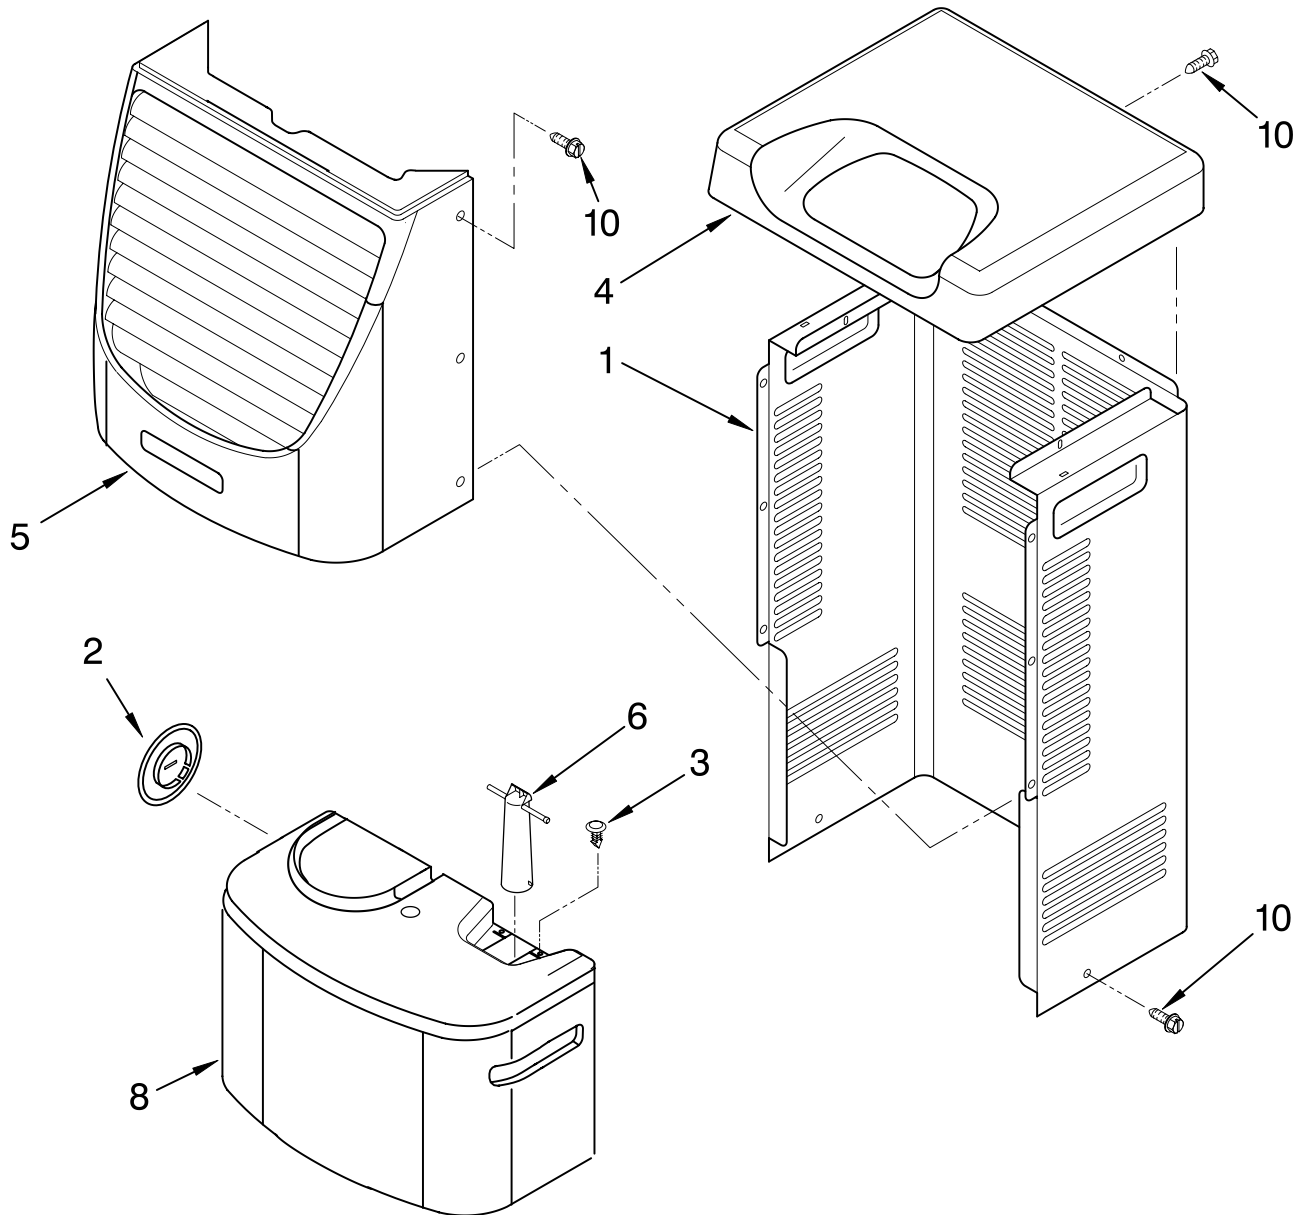

# AIR FLOW AND CONTROL PARTS

For Model: 4AD50DSL1

DEHUMIDIFIER

**Illus. Part No. DESCRIPTION**

1	LIT1186252 LIT1183852	Literature Parts Wiring Diagram Use & Care Guide
2	1168670	Humidistat, Control
3	1186258	Assembly, Control Panel
4	1168687	Knob
5	488480	Screw, Sm #8 x 1/2
6	1183427	Bracket, Motor
7	1168758 1168759	Panel, Air System Left Side Right Side
8	1168843	Escutcheon
9	1168781	Barrier, Bucket Fill Switch
10	1186256	Motor, Fan
11	1168661	Blade, Fan
12	1168681	Cover, Air System
13	1186480	Switch, Bucket Fill/Check
14	487871	Screw, 8-18 x .295
15	1186261	Cord, Appliance
16	1168666	Plate, Orifice
17	488130	Nut
22	1180504	Relief, Strain
23	1184946	Support, Air System
25	857547	Tie, Cable
26	1168752	Brace, Support
27	1157158	Screw, 8-18 X 3/8
28	1180634	Edge Guard

Illus. No.	Part No.	DESCRIPTION
25	1183841	Compressor, (Complete Assembly)
26	1168761	Pan, Drain
29	1184625	Insulation (Restrictor Tube)

**REFRIGERANT CHARGE**

13.0 oz.

**Production Compressor Requires Production Electrical Components.  
 Service Compressor Requires Service Electrical Components.  
 For Further Information, Refer to Filmcard 19.1.**

# CABINET PARTS

For Model: 4AD50DSL1

Illus. No.	Part No.	DESCRIPTION
1	1168667	Cabinet
2	1172098	Cover, Hose Connection
3	1186430	Clip, Float
4	1168652	Cover, Top
5	1182600	Cover, Front
6	1172075	Float
8	1182080	Bucket, Condensate
10	1168744	Screw