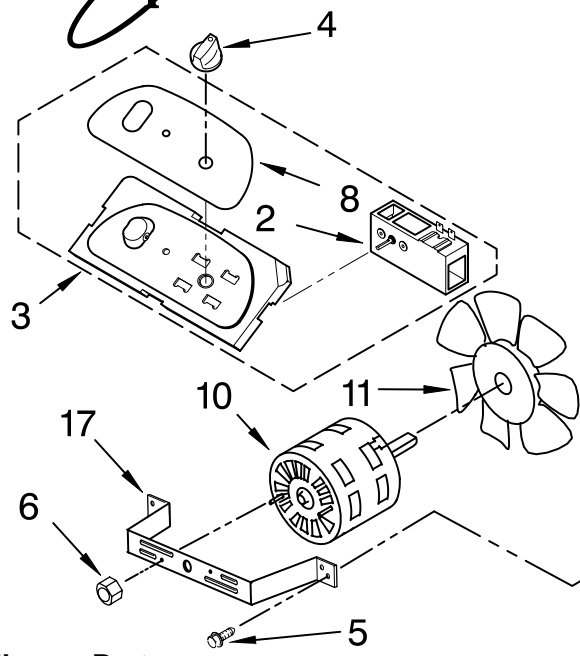

# AIR FLOW AND CONTROL PARTS

For Model: 4AD50DSL1

DEHUMIDIFIER

**Illus. Part No. DESCRIPTION**

1	LIT1186252 LIT1183852	Literature Parts Wiring Diagram Use & Care Guide
2	1168670	Humidistat, Control
3	1186258	Assembly, Control Panel
4	1168687	Knob
5	488480	Screw, Sm #8 x 1/2
6	1183427	Bracket, Motor
7	1168758 1168759	Panel, Air System Left Side Right Side
8	1168843	Escutcheon
9	1168781	Barrier, Bucket Fill Switch
10	1186256	Motor, Fan
11	1168661	Blade, Fan
12	1168681	Cover, Air System
13	1186480	Switch, Bucket Fill/Check
14	487871	Screw, 8-18 x .295
15	1186261	Cord, Appliance
16	1168666	Plate, Orifice
17	488130	Nut
22	1180504	Relief, Strain
23	1184946	Support, Air System
25	857547	Tie, Cable
26	1168752	Brace, Support
27	1157158	Screw, 8-18 X 3/8
28	1180634	Edge Guard

# UNIT PARTS

For Model: 4AD50DSL1

Illus. No.	Part No.	DESCRIPTION
2	1168734	Tube, Restrictor (Length 30.00")
3	1162526	Strainer
4	708532	Bend, Return
6	8031223	Bend, Return
7	1184770	Condenser
8	8031222	Bend, Return (15)

# CABINET PARTS

For Model: 4AD50DSL1

Illus. No.	Part No.	DESCRIPTION
1	1168667	Cabinet
2	1172098	Cover, Hose Connection
3	1186430	Clip, Float
4	1168652	Cover, Top
5	1182600	Cover, Front
6	1172075	Float
8	1182080	Bucket, Condensate
10	1168744	Screw

Illus. No.	Part No.	DESCRIPTION
Following Parts Not Illustrated and Optional Parts Not Included		
	484310	Epoxy, Tube (Aluminum Repair)
	505168	Tape, No Drip Valve, Access

Illus. No.	Part No.	DESCRIPTION
	978025	1/4" Tube O.D.
	978026	5/16" Tube O.D.
	978027	3/8" Tube O.D.
	978028	1/2" Tube O.D.
	978029	5/8" Tube O.D.
	978030	3/4" Tube O.D.
	978865	Seal, Ring Access Valve (20 Pack)