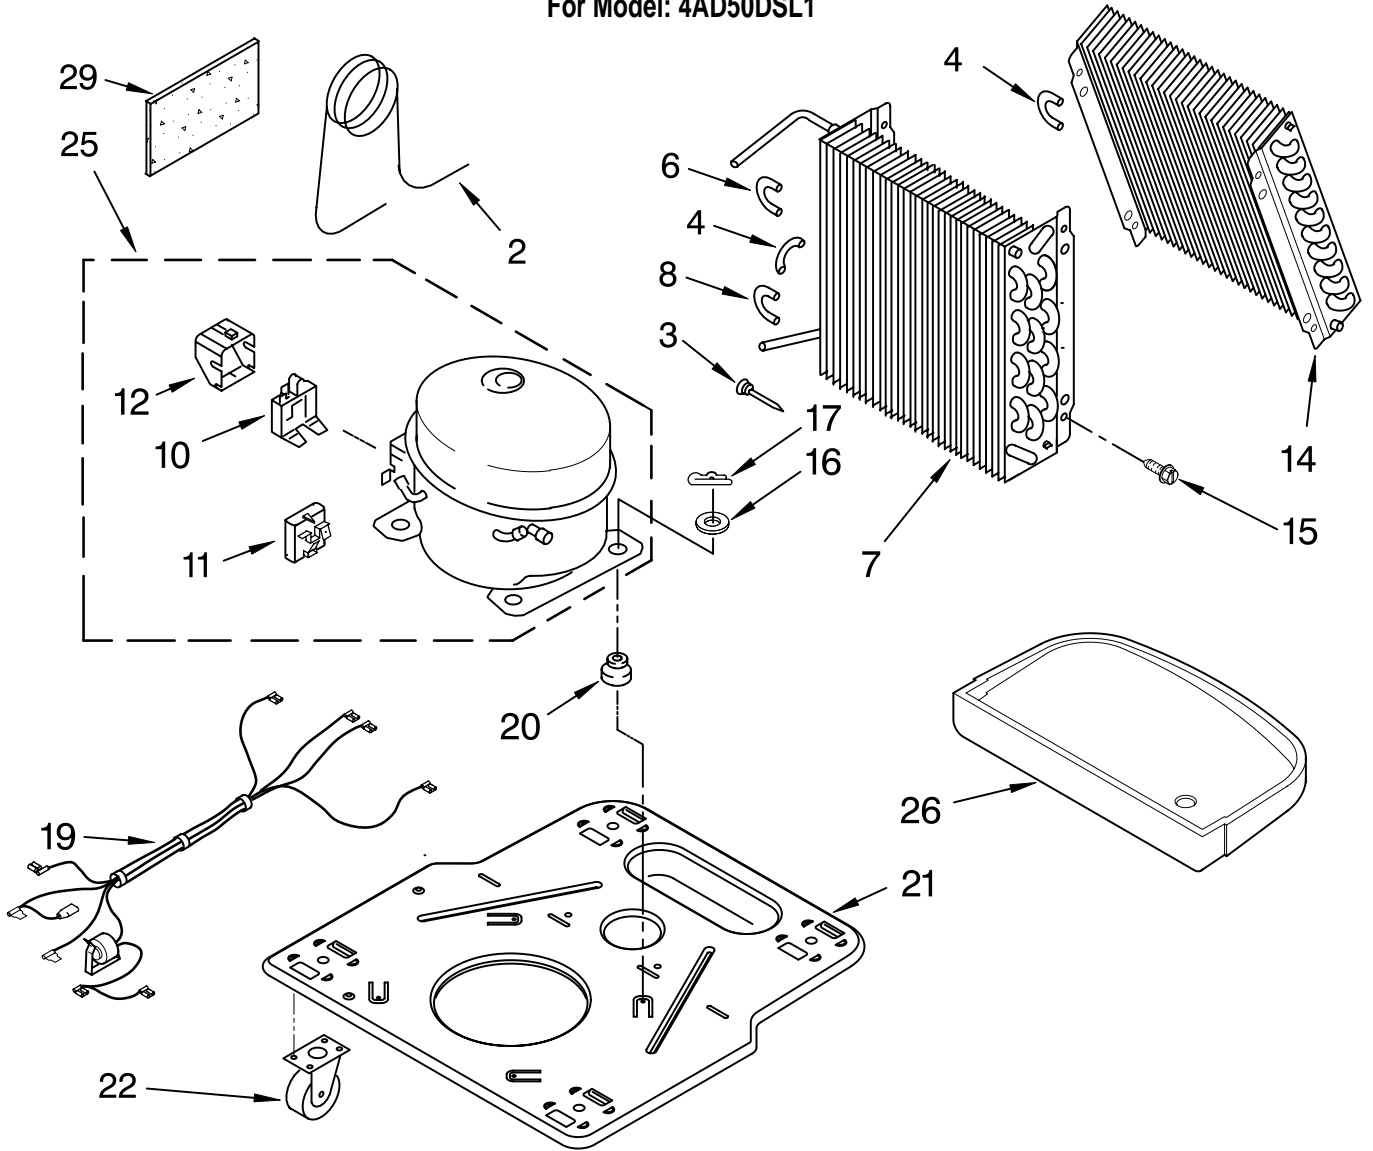

----- Manual continues below -----

AIR FLOW AND CONTROL PARTS

For Model: 4AD50DSL1

DEHUMIDIFIER

Literature Parts

Illus. No.	Part No.	DESCRIPTION
1	LIT1186252 LIT1183852	Literature Parts Wiring Diagram Use & Care Guide
2	1168670	Humidistat, Control
3	1186258	Assembly, Control Panel
4	1168687	Knob
5	488480	Screw, Sm #8 x 1/2
6	1183427	Bracket, Motor
7	1168758 1168759	Panel, Air System Left Side Right Side
8	1168843	Escutcheon
9	1168781	Barrier, Bucket Fill Switch
10	1186256	Motor, Fan
11	1168661	Blade, Fan
12	1168681	Cover, Air System
13	1186480	Switch, Bucket Fill/Check
14	487871	Screw, 8-18 x .295
15	1186261	Cord, Appliance
16	1168666	Plate, Orifice
17	488130	Nut
22	1180504	Relief, Strain
23	1184946	Support, Air System
25	857547	Tie, Cable
26	1168752	Brace, Support
27	1157158	Screw, 8-18 X 3/8
28	1180634	Edge Guard

FOR ORDERING INFORMATION REFER TO PARTS PRICE LIST

UNIT PARTS

For Model: 4AD50DSL1

Illus. No.	Part No.	DESCRIPTION
2	1168734	Tube, Restrictor (Length 30.00")
3	1162526	Strainer
4	708532	Bend, Return Evaporator (9)
6	8031223	Bend, Return Condenser (2)
7	1184770	Condenser
8	8031222	Bend, Return (15)

Illus. No.	Part No.	DESCRIPTION
10	2208172	Overload, Protector
11	1183843	Relay, Start
12	1182781	Cover, Terminal
14	1185204	Evaporator
15	488480	Screw, 8 x 1/2 (4)
16	680975	Washer
17	24364001	Clip, Compressor
19	1186319	Harness, Wire
20	1168722	Grommet (4)
21	1168654	Base
22	1164241	Caster (4)

FOR ORDERING INFORMATION REFER TO PARTS PRICE LIST

CABINET PARTS

For Model: 4AD50DSL1

Illus. No.	Part No.	DESCRIPTION
1	1168667	Cabinet
2	1172098	Cover, Hose Connection
3	1186430	Clip, Float
4	1168652	Cover, Top
5	1182600	Cover, Front
6	1172075	Float
8	1182080	Bucket, Condensate
10	1168744	Screw