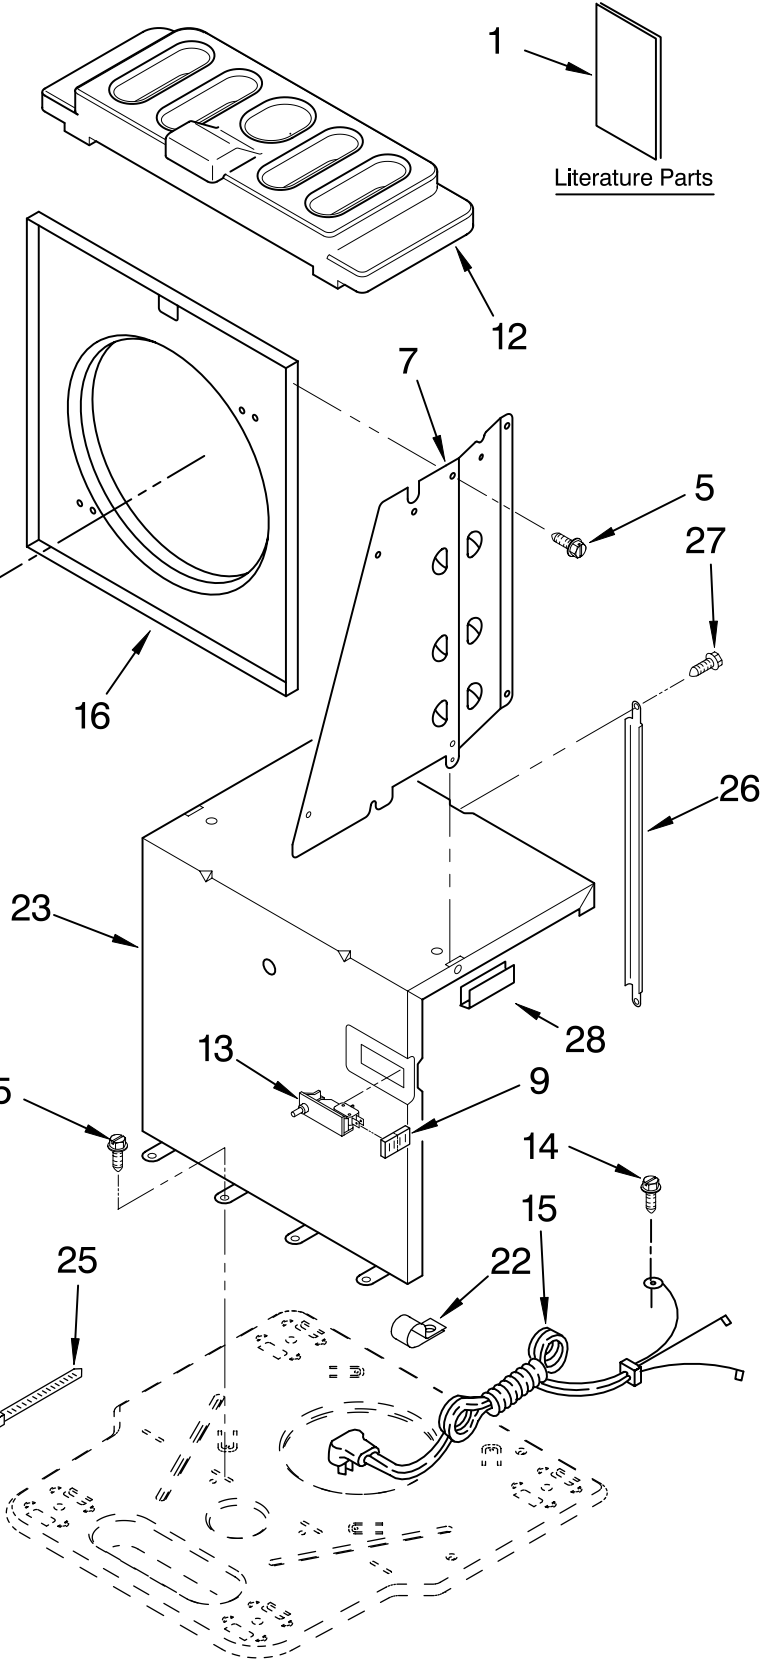

# AIR FLOW AND CONTROL PARTS

For Model: 4AD50DSL1

DEHUMIDIFIER

**Illus. Part No. DESCRIPTION**

1	LIT1186252 LIT1183852	Literature Parts Wiring Diagram Use & Care Guide
2	1168670	Humidistat, Control
3	1186258	Assembly, Control Panel
4	1168687	Knob
5	488480	Screw, Sm #8 x 1/2
6	1183427	Bracket, Motor
7	1168758 1168759	Panel, Air System Left Side Right Side
8	1168843	Escutcheon
9	1168781	Barrier, Bucket Fill Switch
10	1186256	Motor, Fan
11	1168661	Blade, Fan
12	1168681	Cover, Air System
13	1186480	Switch, Bucket Fill/Check
14	487871	Screw, 8-18 x .295
15	1186261	Cord, Appliance
16	1168666	Plate, Orifice
17	488130	Nut
22	1180504	Relief, Strain
23	1184946	Support, Air System
25	857547	Tie, Cable
26	1168752	Brace, Support
27	1157158	Screw, 8-18 X 3/8
28	1180634	Edge Guard

# UNIT PARTS

For Model: 4AD50DSL1

Illus. No.	Part No.	DESCRIPTION
2	1168734	Tube, Restrictor (Length 30.00")
3	1162526	Strainer
4	708532	Bend, Return
6	8031223	Bend, Return
7	1184770	Condenser
8	8031222	Bend, Return (15)

Illus. No.	Part No.	DESCRIPTION
10	2208172	Overload, Protector
11	1183843	Relay, Start
12	1182781	Cover, Terminal
14	1185204	Evaporator
15	488480	Screw, 8 x 1/2 (4)
16	680975	Washer
17	24364001	Clip, Compressor
19	1186319	Harness, Wire
20	1168722	Grommet (4)
21	1168654	Base
22	1164241	Caster (4)

# CABINET PARTS

For Model: 4AD50DSL1

Illus. No.	Part No.	DESCRIPTION
1	1168667	Cabinet
2	1172098	Cover, Hose Connection
3	1186430	Clip, Float
4	1168652	Cover, Top
5	1182600	Cover, Front
6	1172075	Float
8	1182080	Bucket, Condensate
10	1168744	Screw