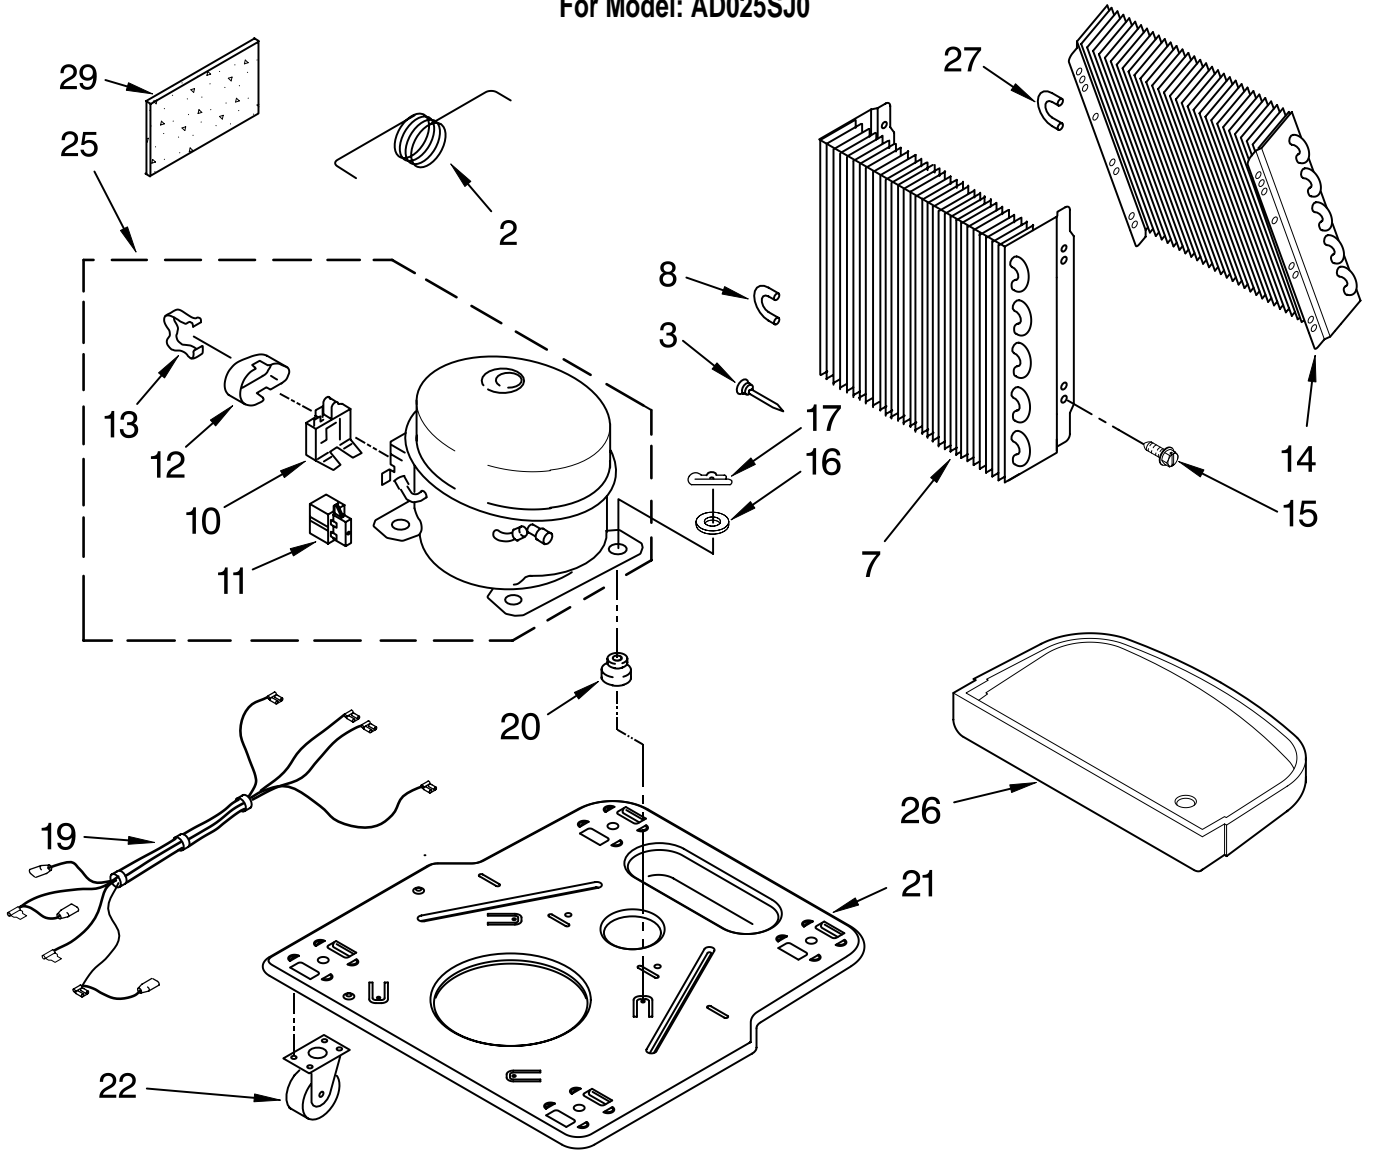

----- Manual continues below -----

AIR FLOW AND CONTROL PARTS

For Model: AD025SJ0

DEHUMIDIFIER

Illus. No.	Part No.	DESCRIPTION
1	LIT1182965	LITERATURE PARTS
	LIT1182586	Wiring Diagram
	LIT1182586	Use & Care Guide
2	1168670	Humidistat, Control
3	1168814	Assembly, Control Panel
4	1168687	Knob
5	488480	Screw, Sm #8 x 1/2
7		Panel, Air System
	1168758	Left Side
	1168759	Right Side
8	1168842	Escutcheon
9	1168781	Barrier, Bucket Fill Switch
10	1168811	Motor, Fan
11	1168731	Blade, Fan
12	1168681	Cover, Air System
13	1168699	Switch, Bucket Fill/Check
14	487871	Screw, 8-32 x 3/8
15	1168703	Cord, Appliance
16	1168666	Plate, Orifice
22	1180504	Relief, Strain
23	1168735	Support, Air System
25	857547	Tie, Cable
26	1168752	Brace, Support
27	1157158	Screw, 8-18 X 3/8
28	1180634	Edge Guard

FOR ORDERING INFORMATION REFER TO PARTS PRICE LIST

UNIT PARTS

For Model: AD025SJ0

Illus. No.	Part No.	DESCRIPTION
2	1172076	Tube, Restrictor (Length 36.00")
3	1162526	Strainer
7	1182896	Condenser
8	708531	Bend, Return (8)
10	1182892	Overload, Protector
11	1182893	Relay, Start
12	1182890	Cover, Terminal
13	1182891	Retainer, Cover

Illus. No.	Part No.	DESCRIPTION
14	1182898	Evaporator
15	488480	Screw, 8 x 1/2 (4)
16	680975	Washer
17	24364001	Clip, Compressor
19	1168810	Harness, Wire
20	1168722	Grommet (4)
21	1168654	Base
22	1164241	Caster (4)
25	1182889	Compressor, (Complete Assembly)