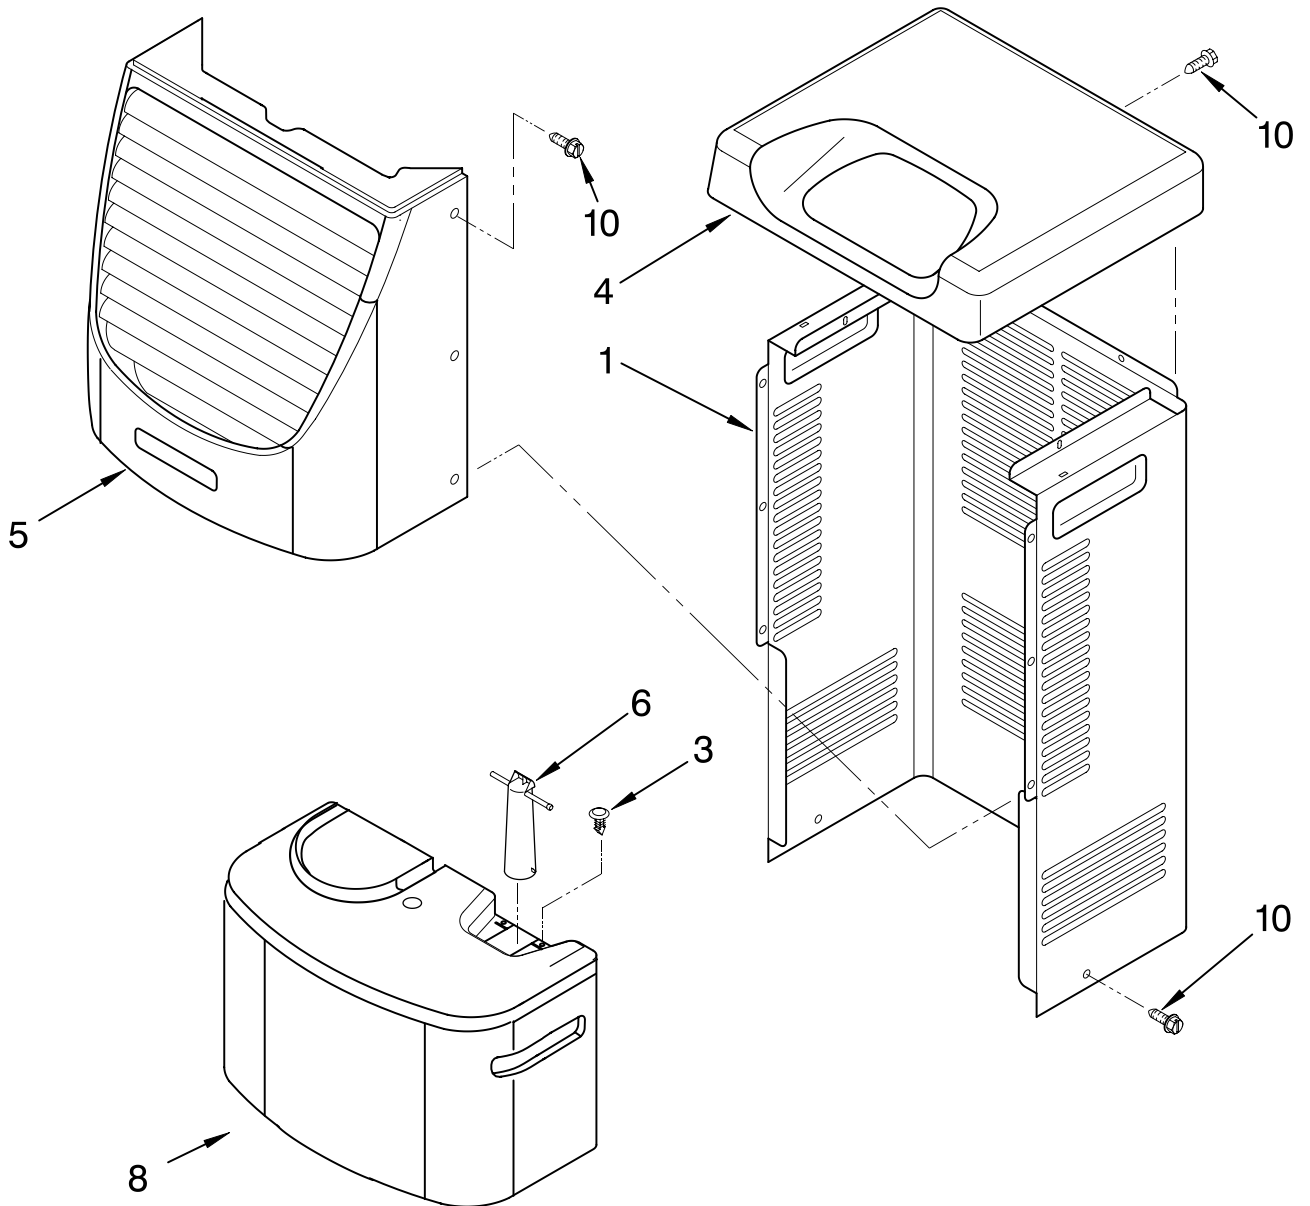

CABINET PARTS

For Model: AD025SJ0

Illus. No.	Part No.	DESCRIPTION	Illus. No.	Part No.	DESCRIPTION	Illus. No.	Part No.	DESCRIPTION
1	1168667	Cabinet	Following Parts Not Illustrated and Optional Parts Not Included			978028	1/2" Tube O.D.	
3	1168762	Clip, Float				978029	5/8" Tube O.D.	
4	1168652	Cover, Top	484310	Epoxy, Tube (Aluminum Repair)	978030	3/4" Tube O.D.		
5	1182600	Cover, Front	505168	Tape, No Drip Valve, Access	978865	Seal, Ring Access Valve (20 Pack)		
6	1172075	Float	978025	1/4" Tube O.D.				
8	1172079	Bucket, Condensate	978026	5/16" Tube O.D.				
10	1168744	Screw	978027	3/8" Tube O.D.				

FOR ORDERING INFORMATION REFER TO PARTS PRICE LIST