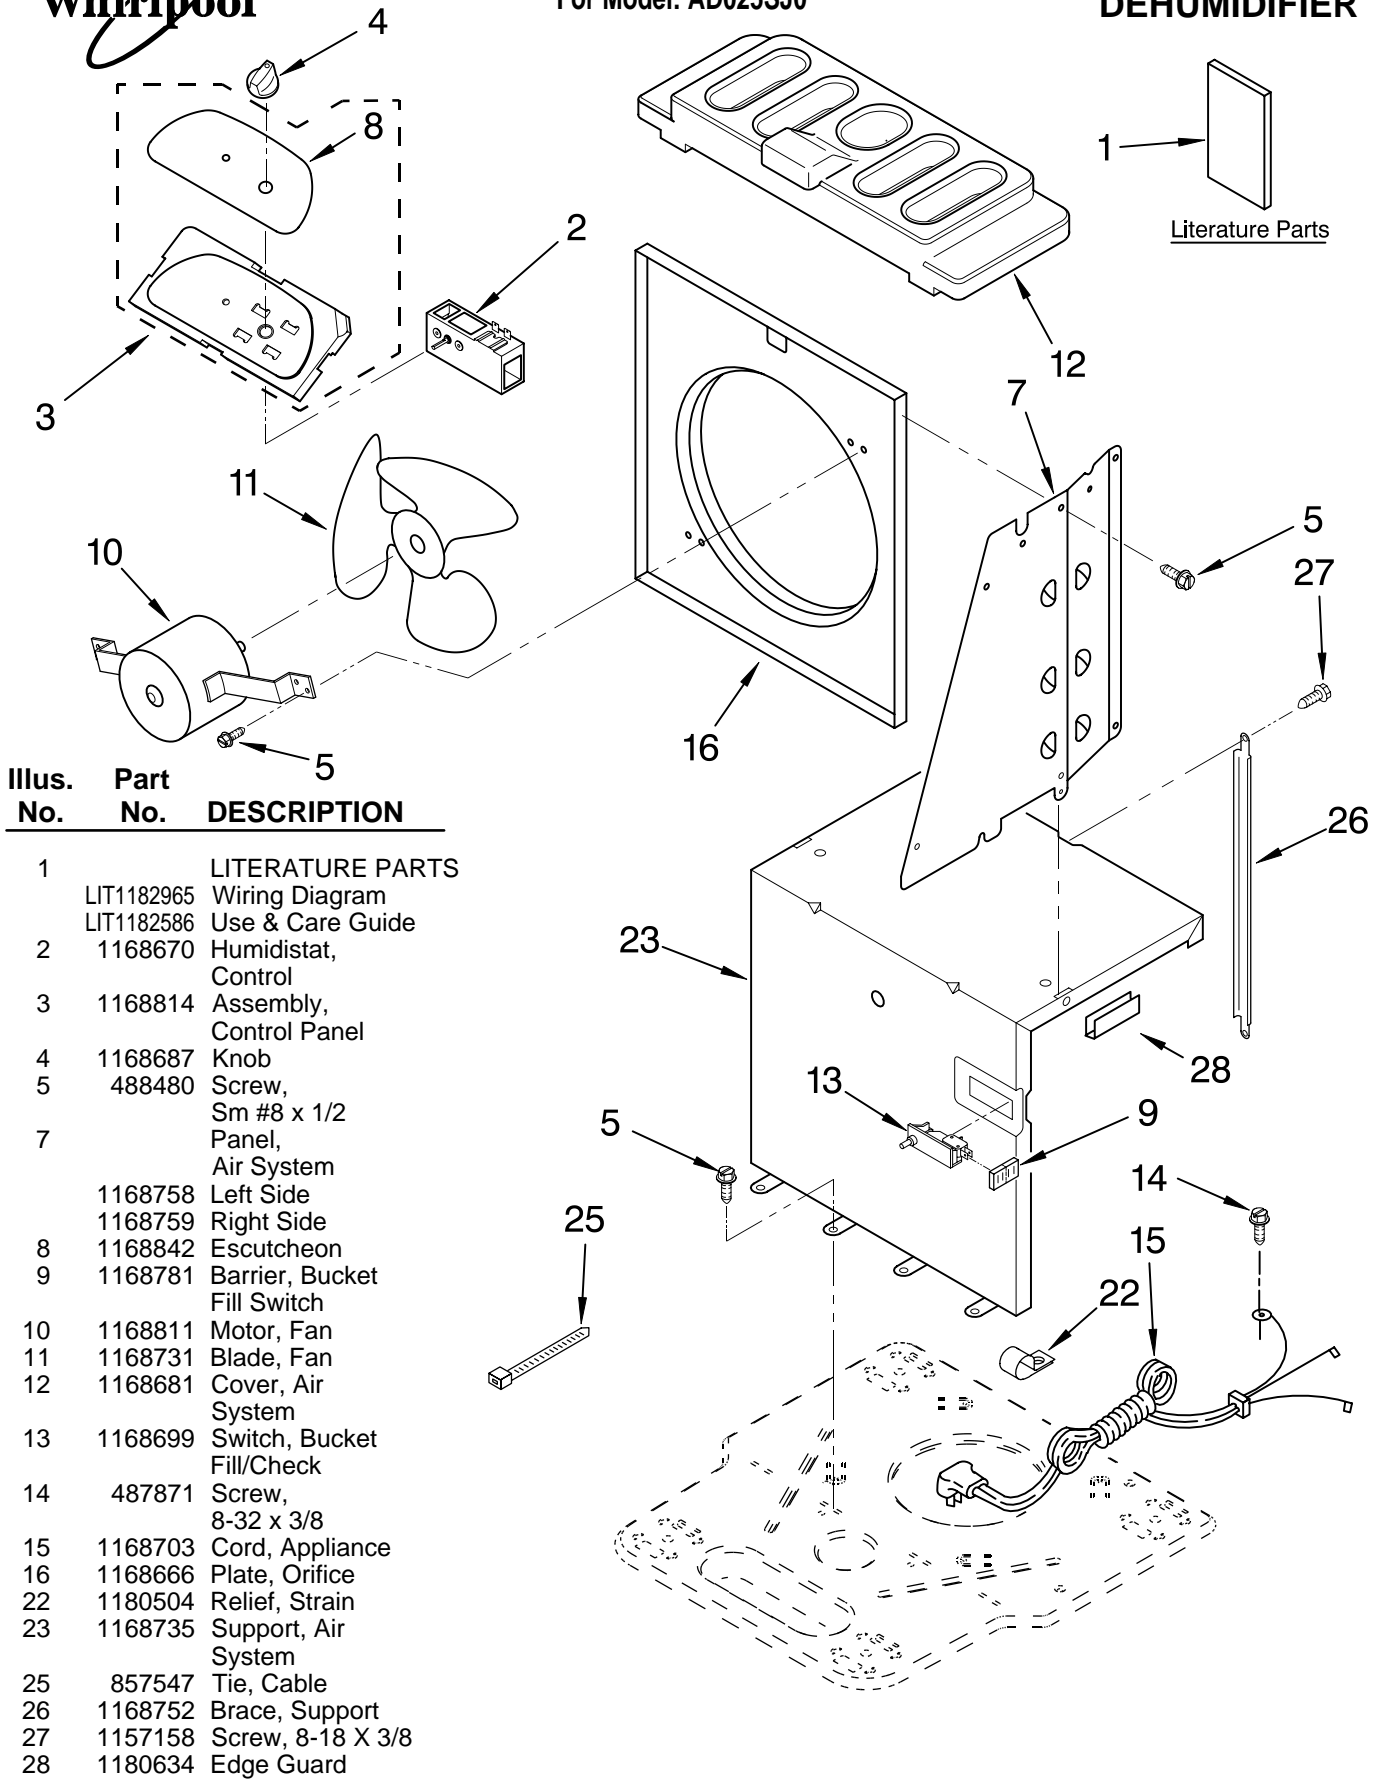

----- Manual continues below -----

AIR FLOW AND CONTROL PARTS

For Model: AD025SJ0

DEHUMIDIFIER

Illus. No.	Part No.	DESCRIPTION
1	LIT1182965	LITERATURE PARTS
	LIT1182586	Wiring Diagram
	LIT1182586	Use & Care Guide
2	1168670	Humidistat, Control
3	1168814	Assembly, Control Panel
4	1168687	Knob
5	488480	Screw, Sm #8 x 1/2
7		Panel, Air System
	1168758	Left Side
	1168759	Right Side
8	1168842	Escutcheon
9	1168781	Barrier, Bucket Fill Switch
10	1168811	Motor, Fan
11	1168731	Blade, Fan
12	1168681	Cover, Air System
13	1168699	Switch, Bucket Fill/Check
14	487871	Screw, 8-32 x 3/8
15	1168703	Cord, Appliance
16	1168666	Plate, Orifice
22	1180504	Relief, Strain
23	1168735	Support, Air System
25	857547	Tie, Cable
26	1168752	Brace, Support
27	1157158	Screw, 8-18 X 3/8
28	1180634	Edge Guard

FOR ORDERING INFORMATION REFER TO PARTS PRICE LIST

UNIT PARTS

For Model: AD025SJ0

Illus. No.	Part No.	DESCRIPTION
2	1172076	Tube, Restrictor (Length 36.00")
3	1162526	Strainer
7	1182896	Condenser
8	708531	Bend, Return (8)
10	1182892	Overload, Protector
11	1182893	Relay, Start
12	1182890	Cover, Terminal
13	1182891	Retainer, Cover

Illus. No.	Part No.	DESCRIPTION
14	1182898	Evaporator
15	488480	Screw, 8 x 1/2 (4)
16	680975	Washer
17	24364001	Clip, Compressor
19	1168810	Harness, Wire
20	1168722	Grommet (4)
21	1168654	Base
22	1164241	Caster (4)
25	1182889	Compressor, (Complete Assembly)