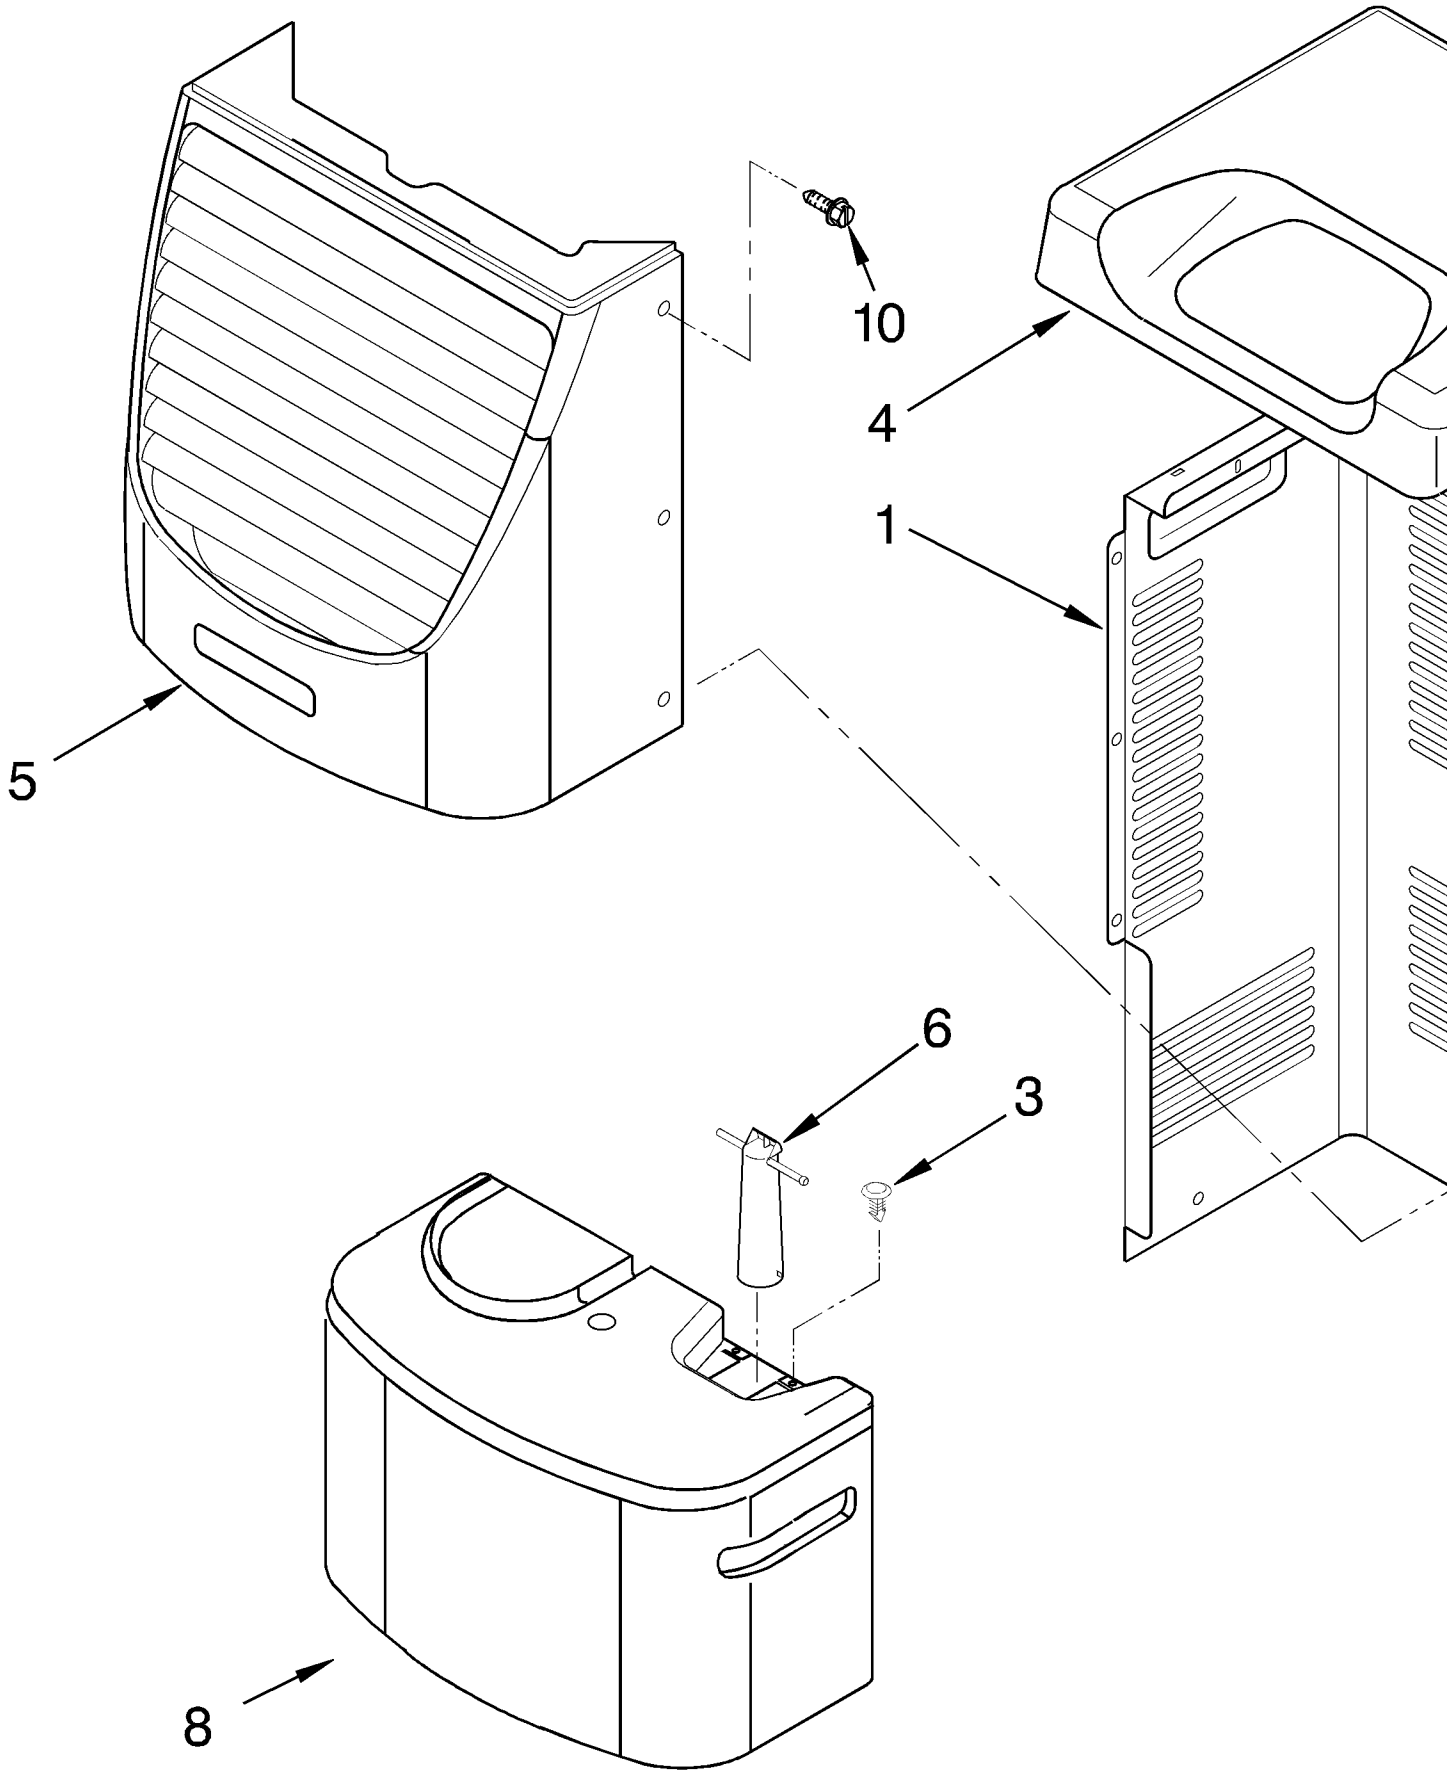

CABINET PARTS

For Model: AD25BBK0