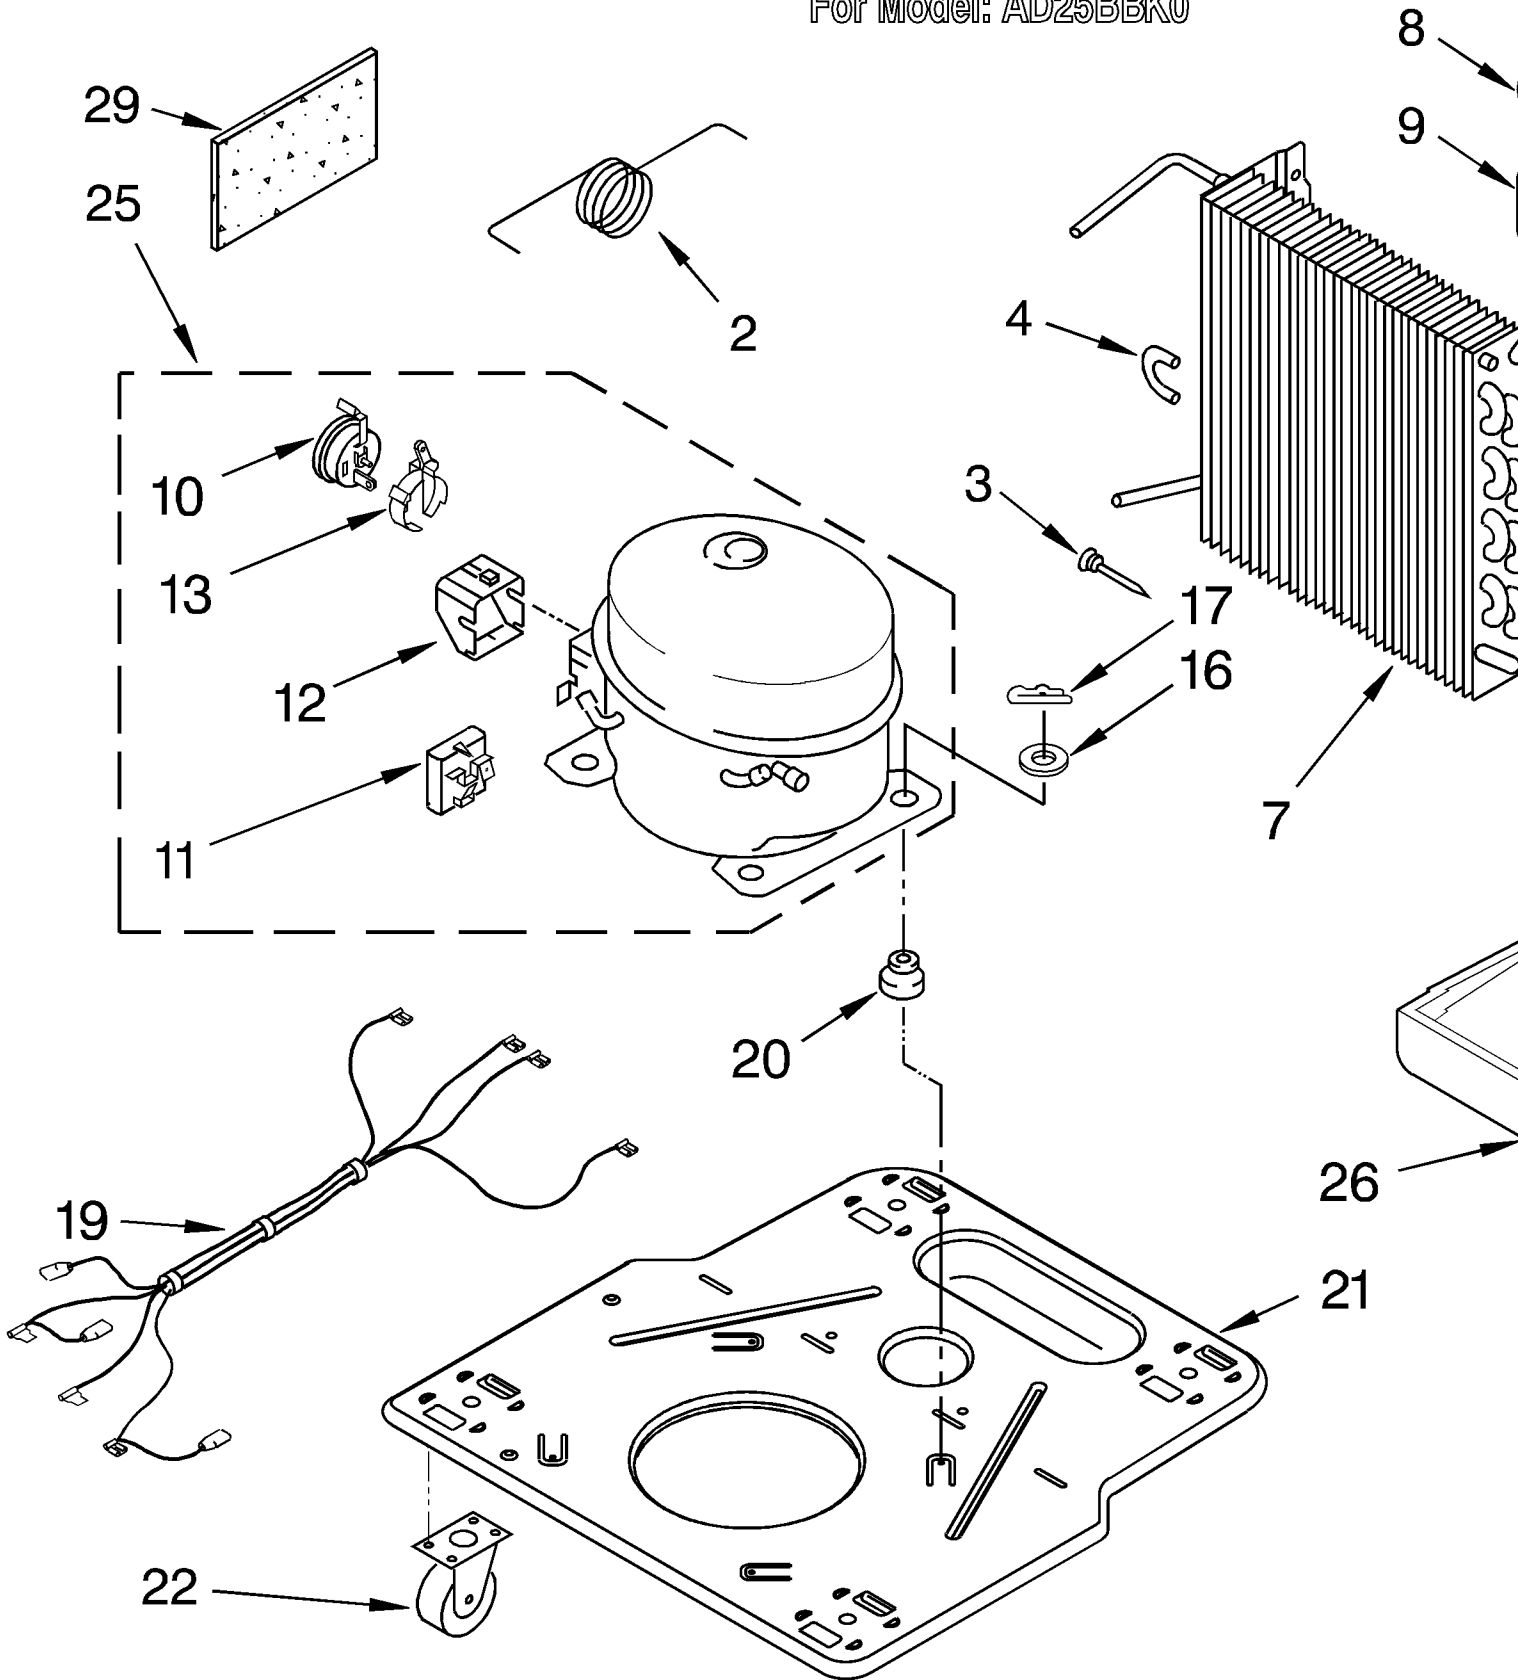

[Find Your WHIRLPOOL Dehumidifier Parts - Select From 309 Models](#)

----- Manual continues below -----

AIR FLOW AND CONTROL PARTS

For Model: AD25BBK0

1		Literature Parst
	LIT1183938	Wiring Diagram
	LIT1182965	Use & Care Guide
2	1183422	Humidistat, Control
3	1168814	Assembly, Control Panel
4	1168687	Knob
5	488480	Screw, Sm #8 x 1/2
6	1183427	Bracket, Motor
7		Panel, Air System
	1168758	Left Side
	1168759	Right Side
8	1168842	Escutcheon
9	1168781	Barrier, Bucket Fill Switch
10	1183424	Motor, Fan
11	1168731	Blade, Fan
12	1168681	Cover, Air System
13	1168699	Switch, Bucket Fill/Check
14	1159222	Screw, 8-18 x .295
15	1168703	Cord, Appliance
16	1168666	Plate, Orifice
17	488130	Nut
22	1180504	Relief, Strain
23	1168735	Support, Air System
25	857547	Tie, Cable
26	1168752	Brace, Support
27	1157158	Screw, 8-18 X 3/8
28	1180634	Edge Guard

UNIT PARTS

For Model: AD25BBK0

2	1184271	Tube, Restrictor (Length 36.00")
3	1162526	Strainer
4	8031222	Bend, Return (5)
7	1184759	Condenser
8	708531	Bend, Return (2)
9	1184941	Tube, Riser
10	1184416	Overload, Protector
11	1184725	Relay, Start
12	1182781	Cover, Terminal
13	1184415	Bracket, Overload
14	1184764	Evaporator
15	488480	Screw, 8 x 1/2 (4)
16	680975	Washer
17	24364001	Clip, Compressor
19	1168810	Harness, Wire
20	1168722	Grommet (4)
21	1168654	Base
22	1164241	Caster (4)
25	1184723	Compressor, (Complete Assembly)
26	1168761	Pan, Drain
29	1184625	Insulation (Restrictor Tube)

484310	Epoxy, Tube (Aluminum Repair)
505168	Tape, No Drip Valve, Access
978025	1/4" Tube O.D.
978026	5/16" Tube O.D.
978027	3/8" Tube O.D.
978028	1/2" Tube O.D.
978029	5/8" Tube O.D.
978030	3/4" Tube O.D.
978865	Seal, Ring Access Valve (20 Pack)