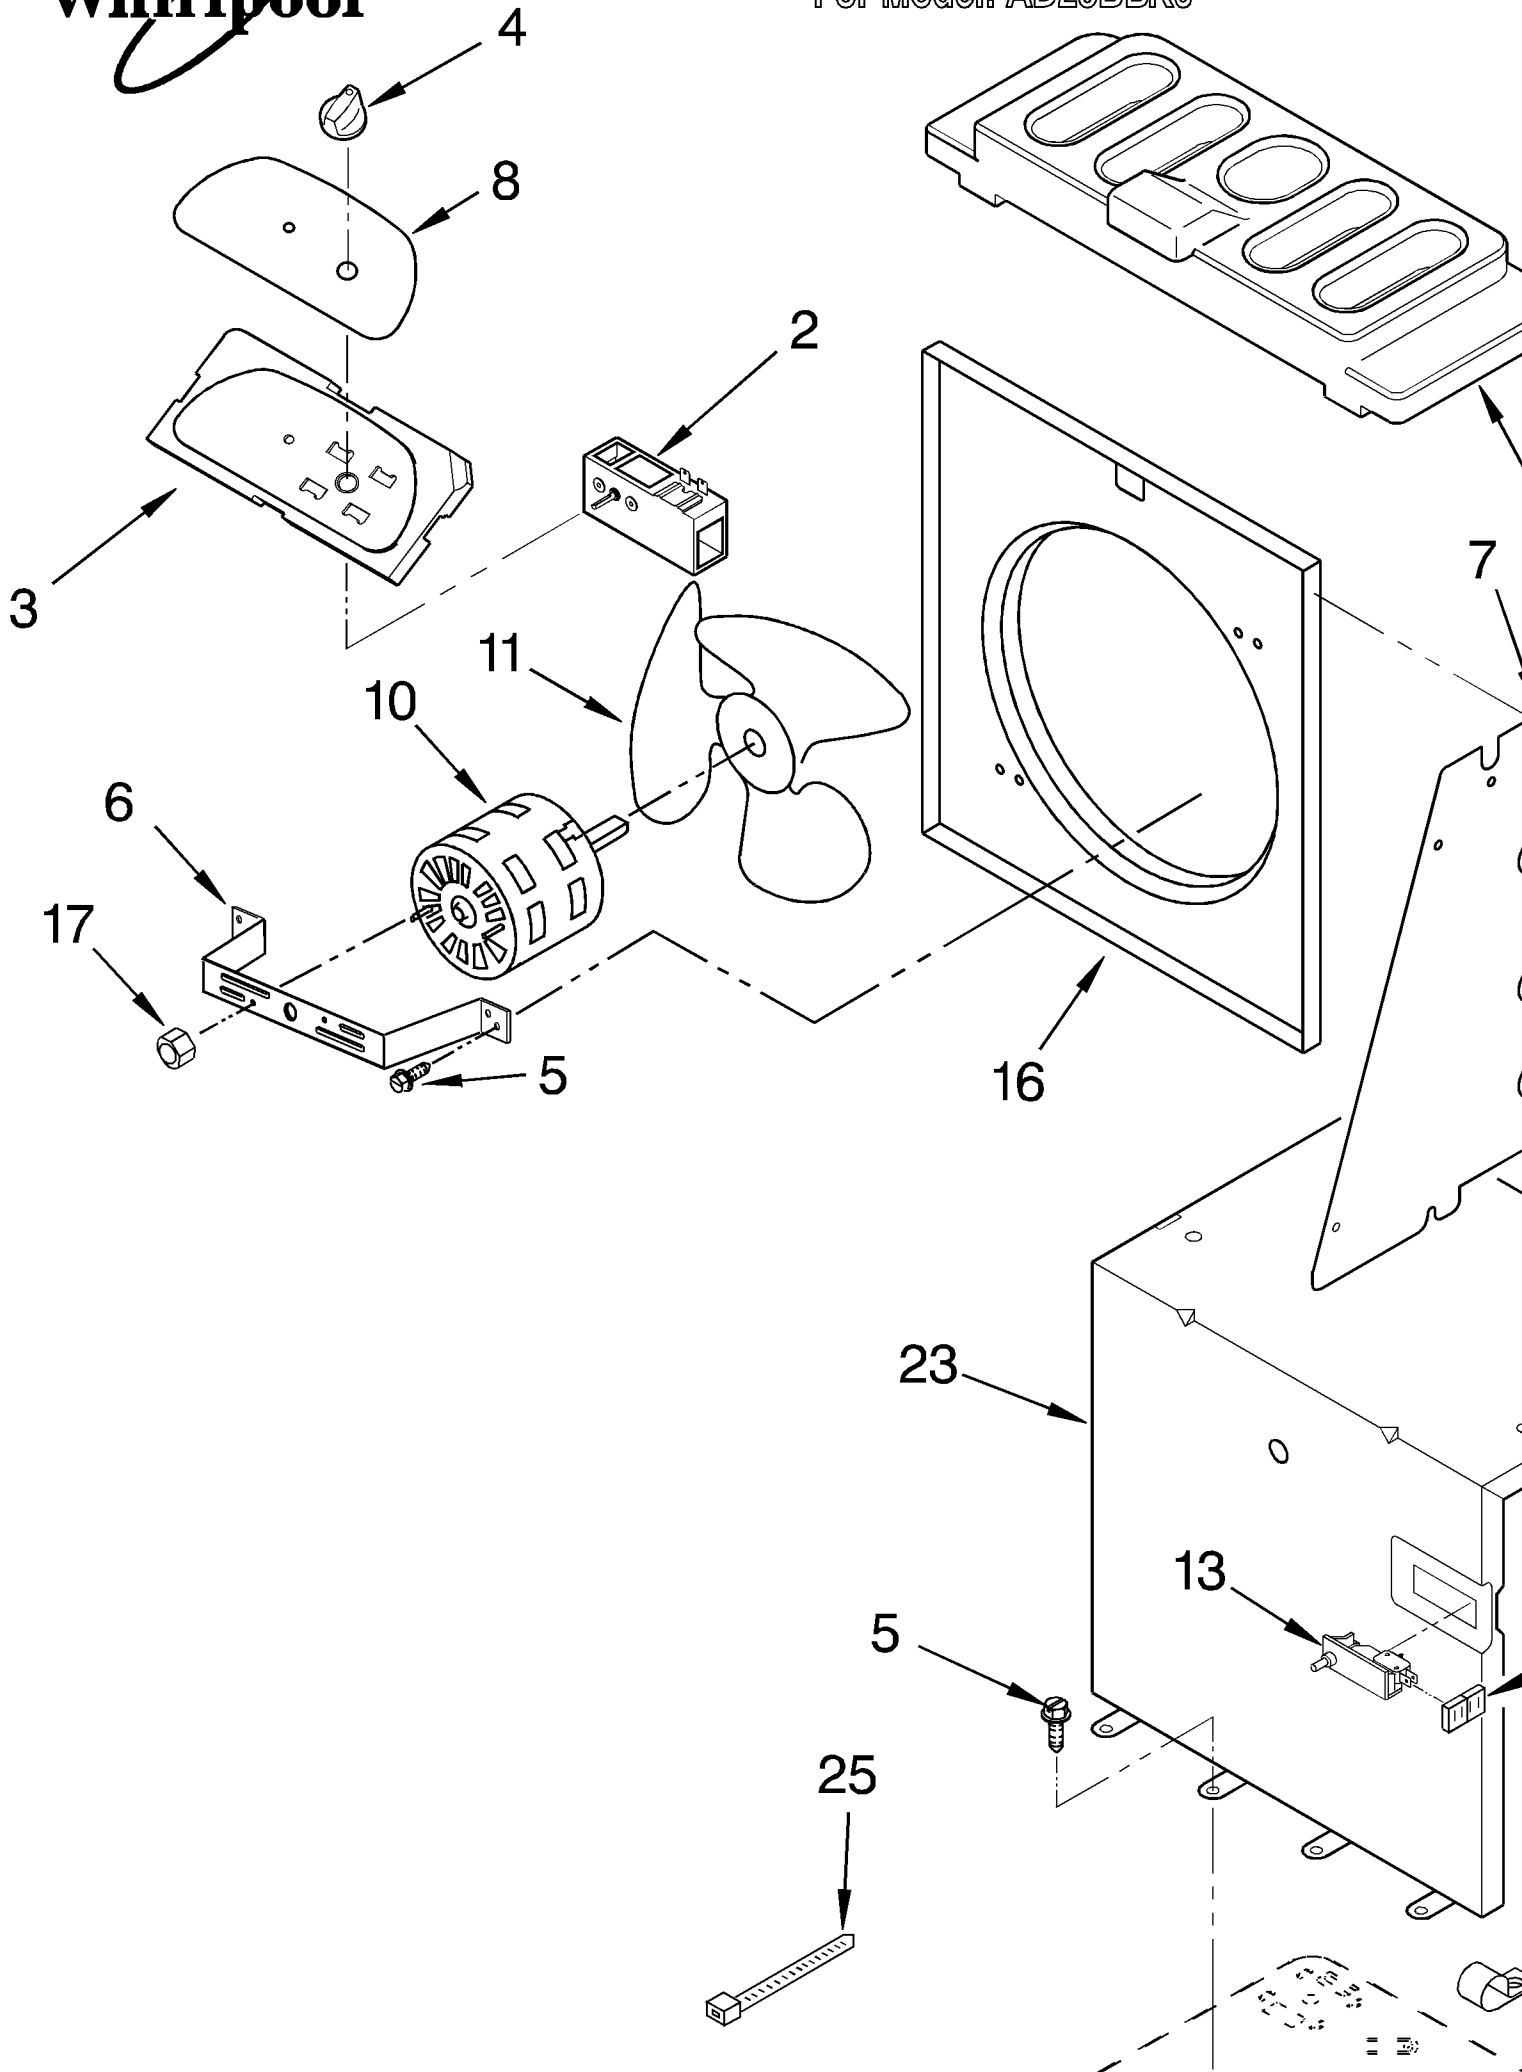

[Find Your WHIRLPOOL Dehumidifier Parts - Select From 309 Models](#)

----- Manual continues below -----

AIR FLOW AND CONTROL PARTS

For Model: AD25BBK0

1		Literature Parst
	LIT1183938	Wiring Diagram
	LIT1182965	Use & Care Guide
2	1183422	Humidistat, Control
3	1168814	Assembly, Control Panel
4	1168687	Knob
5	488480	Screw, Sm #8 x 1/2
6	1183427	Bracket, Motor
7		Panel, Air System
	1168758	Left Side
	1168759	Right Side
8	1168842	Escutcheon
9	1168781	Barrier, Bucket Fill Switch
10	1183424	Motor, Fan
11	1168731	Blade, Fan
12	1168681	Cover, Air System
13	1168699	Switch, Bucket Fill/Check
14	1159222	Screw, 8-18 x .295
15	1168703	Cord, Appliance
16	1168666	Plate, Orifice
17	488130	Nut
22	1180504	Relief, Strain
23	1168735	Support, Air System
25	857547	Tie, Cable
26	1168752	Brace, Support
27	1157158	Screw, 8-18 X 3/8
28	1180634	Edge Guard

UNIT PARTS

For Model: AD25BBK0

2	1184271	Tube, Restrictor (Length 36.00")
3	1162526	Strainer
4	8031222	Bend, Return (5)
7	1184759	Condenser
8	708531	Bend, Return (2)
9	1184941	Tube, Riser
10	1184416	Overload, Protector
11	1184725	Relay, Start
12	1182781	Cover, Terminal
13	1184415	Bracket, Overload
14	1184764	Evaporator
15	488480	Screw, 8 x 1/2 (4)
16	680975	Washer
17	24364001	Clip, Compressor
19	1168810	Harness, Wire
20	1168722	Grommet (4)
21	1168654	Base
22	1164241	Caster (4)
25	1184723	Compressor, (Complete Assembly)
26	1168761	Pan, Drain
29	1184625	Insulation (Restrictor Tube)

484310	Epoxy, Tube (Aluminum Repair)
505168	Tape, No Drip Valve, Access
978025	1/4" Tube O.D.
978026	5/16" Tube O.D.
978027	3/8" Tube O.D.
978028	1/2" Tube O.D.
978029	5/8" Tube O.D.
978030	3/4" Tube O.D.
978865	Seal, Ring Access Valve (20 Pack)