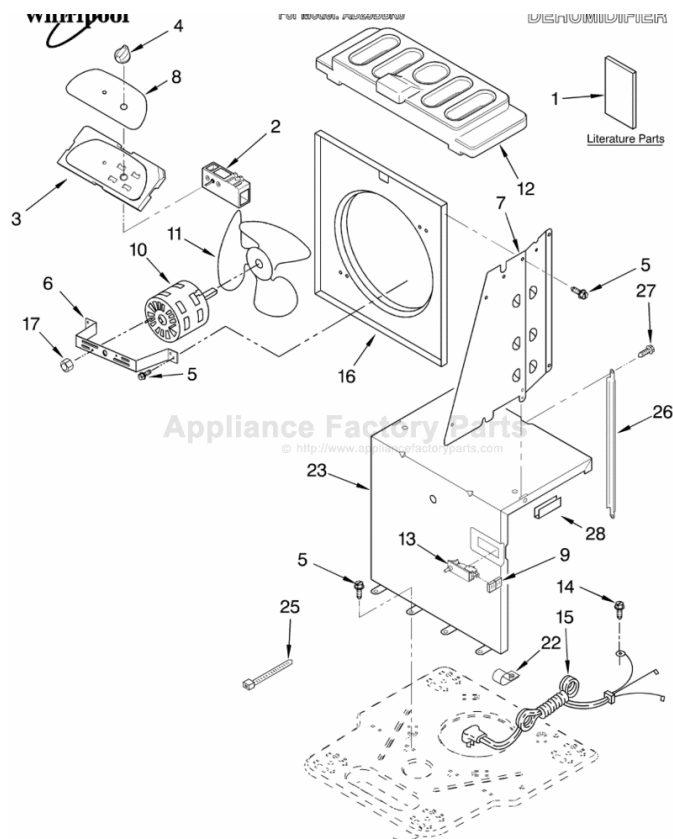

[Find Your WHIRLPOOL Dehumidifier Parts - Select From 309 Models](#)

----- Manual continues below -----

AIR FLOW AND CONTROL PARTS

For Model: AD25BBK0

1		Literature Parst
	LIT1183938	Wiring Diagram
	LIT1182965	Use & Care Guide
2	1183422	Humidistat, Control
3	1168814	Assembly, Control Panel
4	1168687	Knob
5	488480	Screw, Sm #8 x 1/2
6	1183427	Bracket, Motor
7		Panel, Air System
	1168758	Left Side
	1168759	Right Side
8	1168842	Escutcheon
9	1168781	Barrier, Bucket Fill Switch
10	1183424	Motor, Fan
11	1168731	Blade, Fan
12	1168681	Cover, Air System
13	1168699	Switch, Bucket Fill/Check
14	1159222	Screw, 8-18 x .295
15	1168703	Cord, Appliance
16	1168666	Plate, Orifice
17	488130	Nut
22	1180504	Relief, Strain
23	1168735	Support, Air System
25	857547	Tie, Cable
26	1168752	Brace, Support
27	1157158	Screw, 8-18 X 3/8
28	1180634	Edge Guard

UNIT PARTS

For Model: AD25BBK0

2	1184271	Tube, Restrictor (Length 36.00")
3	1162526	Strainer
4	8031222	Bend, Return (5)
7	1184759	Condenser
8	708531	Bend, Return (2)
9	1184941	Tube, Riser
10	1184416	Overload, Protector
11	1184725	Relay, Start
12	1182781	Cover, Terminal
13	1184415	Bracket, Overload
14	1184764	Evaporator
15	488480	Screw, 8 x 1/2 (4)
16	680975	Washer
17	24364001	Clip, Compressor
19	1168810	Harness, Wire
20	1168722	Grommet (4)
21	1168654	Base
22	1164241	Caster (4)
25	1184723	Compressor, (Complete Assembly)
26	1168761	Pan, Drain
29	1184625	Insulation (Restrictor Tube)

484310	Epoxy, Tube (Aluminum Repair)
505168	Tape, No Drip Valve, Access
978025	1/4" Tube O.D.
978026	5/16" Tube O.D.
978027	3/8" Tube O.D.
978028	1/2" Tube O.D.
978029	5/8" Tube O.D.
978030	3/4" Tube O.D.
978865	Seal, Ring Access Valve (20 Pack)