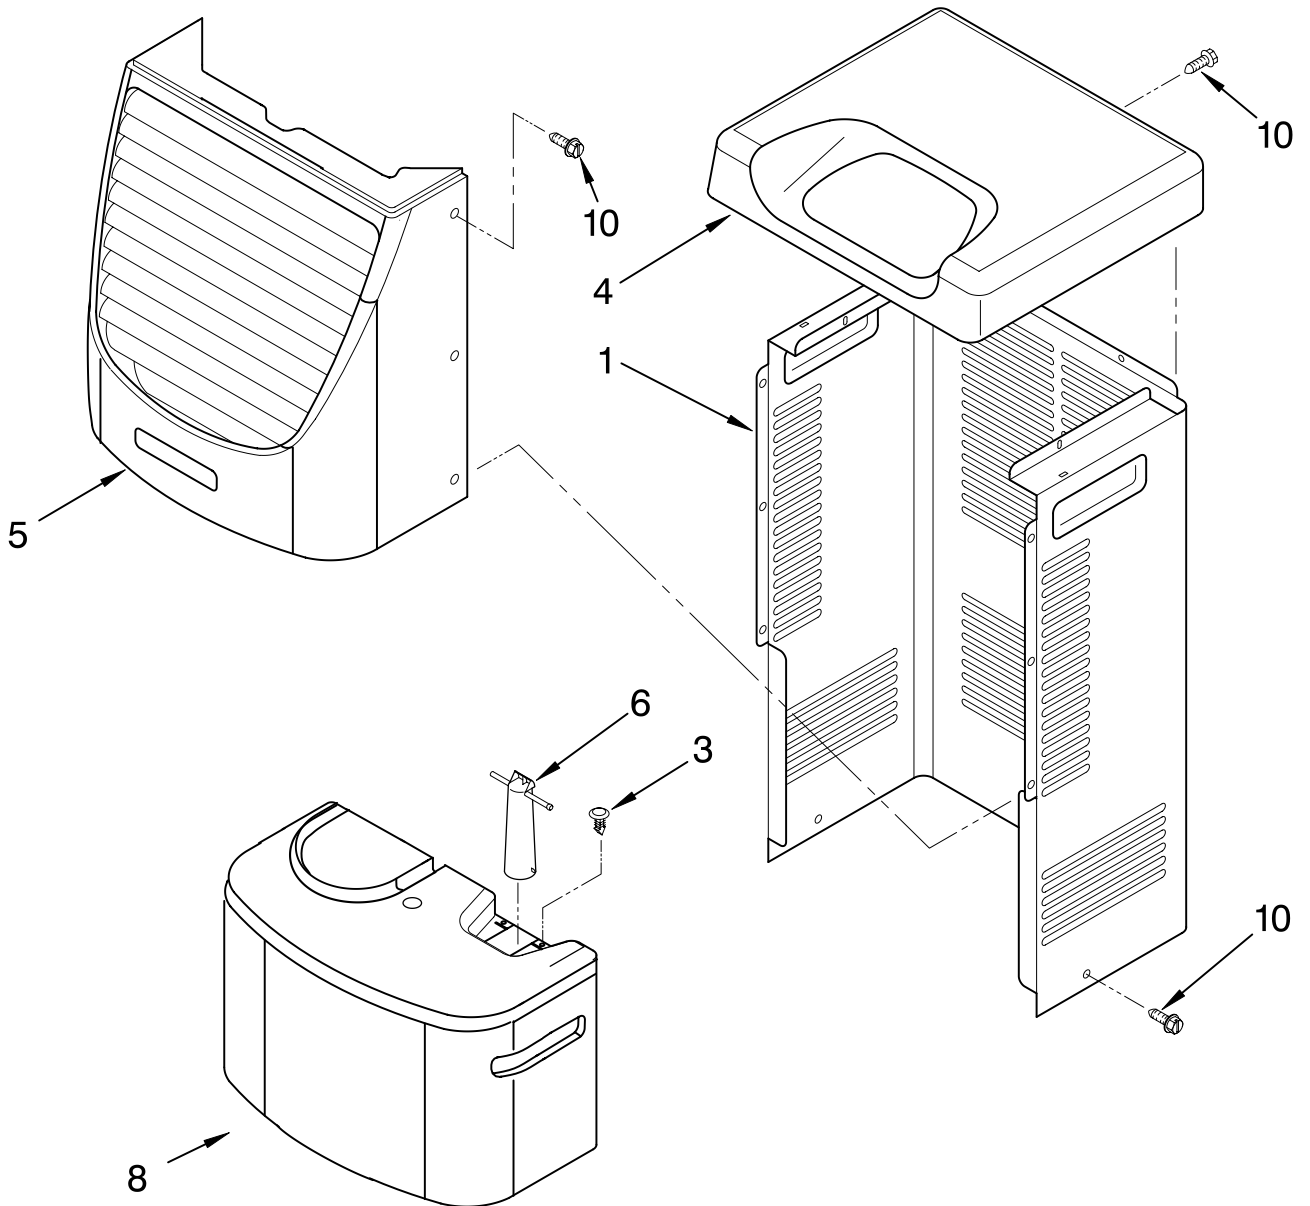

----- Manual continues below -----

AIR FLOW AND CONTROL PARTS

For Model: AD25BBL0

DEHUMIDIFIER

Illus. No.	Part No.	DESCRIPTION
1	LIT1183938 LIT1182965	Literature Parts Wiring Diagram Use & Care Guide
2	1168670	Humidistat, Control
3	1184978	Assembly, Control Panel
4	1168687	Knob
5	488480	Screw, Sm #8 x 1/2
6	1183427	Bracket, Motor Panel,
7	1168758 1168759	Air System Left Side Right Side
8	1168842	Escutcheon
9	1168781	Barrier, Bucket Fill Switch
10	1183424	Motor, Fan
11	1168731	Blade, Fan
12	1168681	Cover, Air System
13	1185227	Switch, Bucket Fill/Check
14	1159222	Screw, 8-18 X .295
15	1168703	Cord, Appliance
16	1168666	Plate, Orifice
17	488130	Nut
22	1180504	Relief, Strain
23	1184946	Support, Air System
25	857547	Tie, Cable
26	1168752	Brace, Support
27	1157158	Screw, 8-18 X 3/8
28	1180634	Edge Guard

FOR ORDERING INFORMATION REFER TO PARTS PRICE LIST

UNIT PARTS

For Model: AD25BBL0

Illus. No.	Part No.	DESCRIPTION
2	1185842	Tube, Restrictor (Length 36.00")
3	1162526	Strainer
4	8031222	Bend, Return (5)
7	1184759	Condenser
8	708531	Bend, Return (2)
9	1184941	Tube, Riser
10	1182892	Overload, Protector
11	1182893	Relay, Start
12	1182890	Cover, Terminal

Illus. No.	Part No.	DESCRIPTION
25	1185680	Compressor, (Complete Assembly)
26	1168761	Pan, Drain
29	1184625	Insulation (Restrictor Tube)

REFRIGERANT CHARGE

5.3 oz.
R-22

**Production Compressor Requires Production Electrical Components.
Service Compressor Requires Service Electrical Components.
For Further Information, Refer to Filmcard 19.1.**

FOR ORDERING INFORMATION REFER TO PARTS PRICE LIST

CABINET PARTS

For Model: AD25BBL0

Illus. No.	Part No.	DESCRIPTION
1	1168667	Cabinet
3	1168762	Clip, Float
4	1168652	Cover, Top
5	1182600	Cover, Front
6	1172075	Float
8	1182080	Bucket, Condensate
10	1168744	Screw