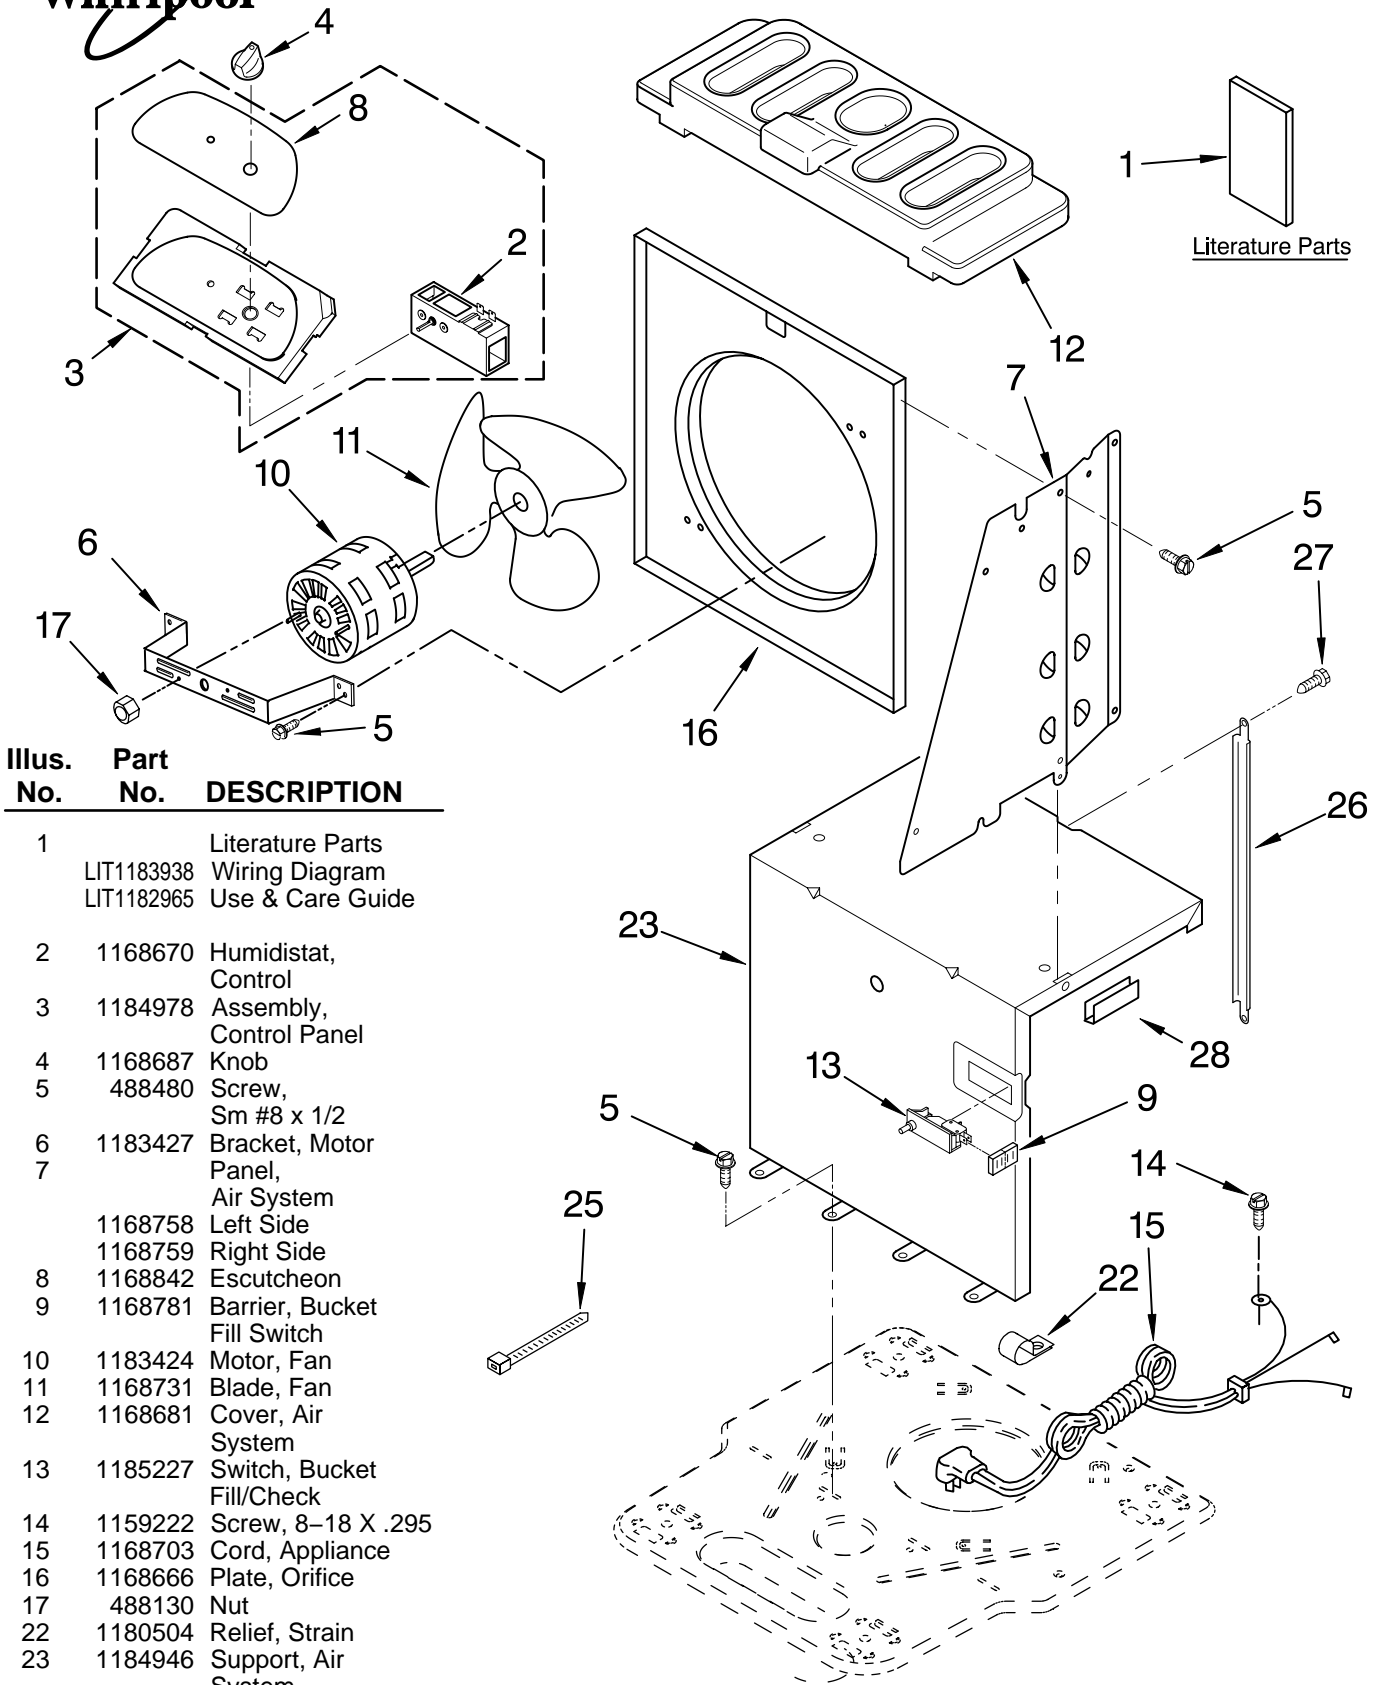

----- Manual continues below -----

AIR FLOW AND CONTROL PARTS

For Model: AD25BBL0

DEHUMIDIFIER

Illus. No.	Part No.	DESCRIPTION
1	LIT1183938 LIT1182965	Literature Parts Wiring Diagram Use & Care Guide
2	1168670	Humidistat, Control
3	1184978	Assembly, Control Panel
4	1168687	Knob
5	488480	Screw, Sm #8 x 1/2
6	1183427	Bracket, Motor Panel,
7	1168758 1168759	Air System Left Side Right Side
8	1168842	Escutcheon
9	1168781	Barrier, Bucket Fill Switch
10	1183424	Motor, Fan
11	1168731	Blade, Fan
12	1168681	Cover, Air System
13	1185227	Switch, Bucket Fill/Check
14	1159222	Screw, 8-18 X .295
15	1168703	Cord, Appliance
16	1168666	Plate, Orifice
17	488130	Nut
22	1180504	Relief, Strain
23	1184946	Support, Air System
25	857547	Tie, Cable
26	1168752	Brace, Support
27	1157158	Screw, 8-18 X 3/8
28	1180634	Edge Guard

FOR ORDERING INFORMATION REFER TO PARTS PRICE LIST

UNIT PARTS

For Model: AD25BBL0

Illus. No.	Part No.	DESCRIPTION
2	1185842	Tube, Restrictor (Length 36.00")
3	1162526	Strainer
4	8031222	Bend, Return (5)
7	1184759	Condenser
8	708531	Bend, Return (2)
9	1184941	Tube, Riser
10	1182892	Overload, Protector
11	1182893	Relay, Start
12	1182890	Cover, Terminal

FOR ORDERING INFORMATION REFER TO PARTS PRICE LIST

CABINET PARTS

For Model: AD25BBL0

Illus. No.	Part No.	DESCRIPTION
1	1168667	Cabinet
3	1168762	Clip, Float
4	1168652	Cover, Top
5	1182600	Cover, Front
6	1172075	Float
8	1182080	Bucket, Condensate
10	1168744	Screw

Illus. No.	Part No.	DESCRIPTION
	978027	3/8" Tube O.D.
	978028	1/2" Tube O.D.
	978029	5/8" Tube O.D.
	978030	3/4" Tube O.D.
	978865	Seal, Ring Access Valve (20 Pack)

FOR ORDERING INFORMATION REFER TO PARTS PRICE LIST