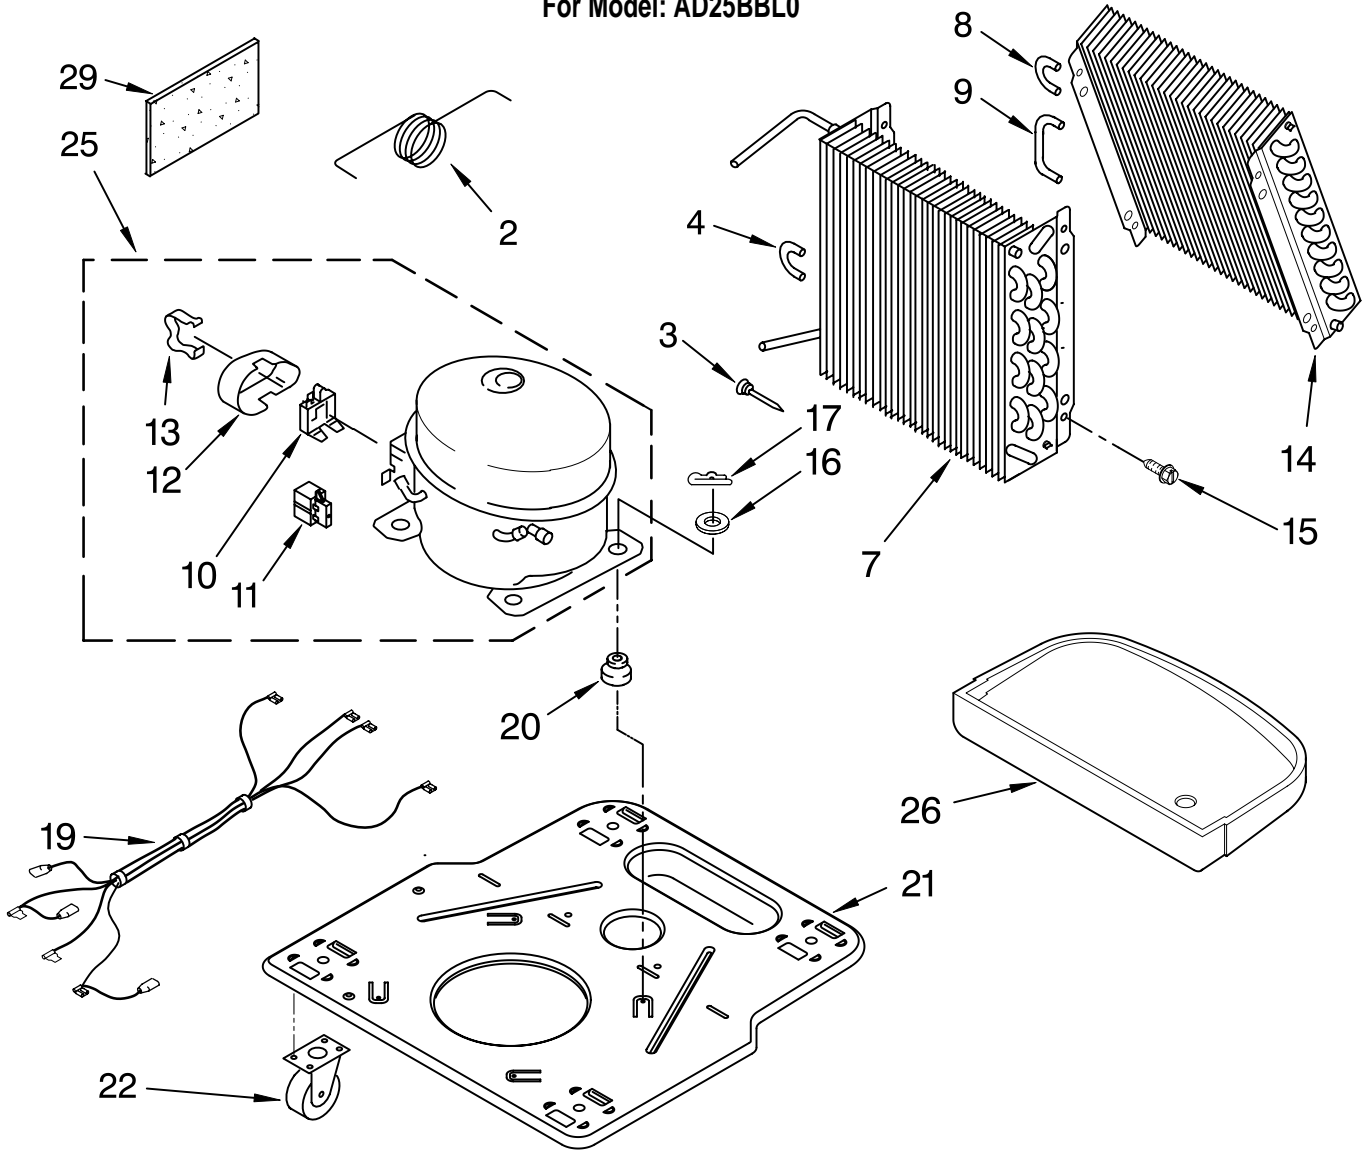

----- Manual continues below -----

AIR FLOW AND CONTROL PARTS

For Model: AD25BBL0

DEHUMIDIFIER

Illus. No.	Part No.	DESCRIPTION
1	LIT1183938 LIT1182965	Literature Parts Wiring Diagram Use & Care Guide
2	1168670	Humidistat, Control
3	1184978	Assembly, Control Panel
4	1168687	Knob
5	488480	Screw, Sm #8 x 1/2
6	1183427	Bracket, Motor Panel,
7	1168758 1168759	Air System Left Side Right Side
8	1168842	Escutcheon
9	1168781	Barrier, Bucket Fill Switch
10	1183424	Motor, Fan
11	1168731	Blade, Fan
12	1168681	Cover, Air System
13	1185227	Switch, Bucket Fill/Check
14	1159222	Screw, 8-18 X .295
15	1168703	Cord, Appliance
16	1168666	Plate, Orifice
17	488130	Nut
22	1180504	Relief, Strain
23	1184946	Support, Air System
25	857547	Tie, Cable
26	1168752	Brace, Support
27	1157158	Screw, 8-18 X 3/8
28	1180634	Edge Guard

FOR ORDERING INFORMATION REFER TO PARTS PRICE LIST

UNIT PARTS

For Model: AD25BBL0

Illus. No.	Part No.	DESCRIPTION
2	1185842	Tube, Restrictor (Length 36.00")
3	1162526	Strainer
4	8031222	Bend, Return (5)
7	1184759	Condenser
8	708531	Bend, Return (2)
9	1184941	Tube, Riser
10	1182892	Overload, Protector
11	1182893	Relay, Start
12	1182890	Cover, Terminal

Illus. No.	Part No.	DESCRIPTION
13	1182891	Retainer, Cover
14	1184764	Evaporator
15	488480	Screw, 8 x 1/2 (4)
16	680975	Washer
17	24364001	Clip, Compressor
19	1168810	Harness, Wire
20	1168722	Grommet (4)
21	1168654	Base
22	1164241	Caster (4)

Illus. No.	Part No.	DESCRIPTION
	978027	3/8" Tube O.D.
	978028	1/2" Tube O.D.
	978029	5/8" Tube O.D.
	978030	3/4" Tube O.D.
	978865	Seal, Ring Access Valve (20 Pack)

FOR ORDERING INFORMATION REFER TO PARTS PRICE LIST