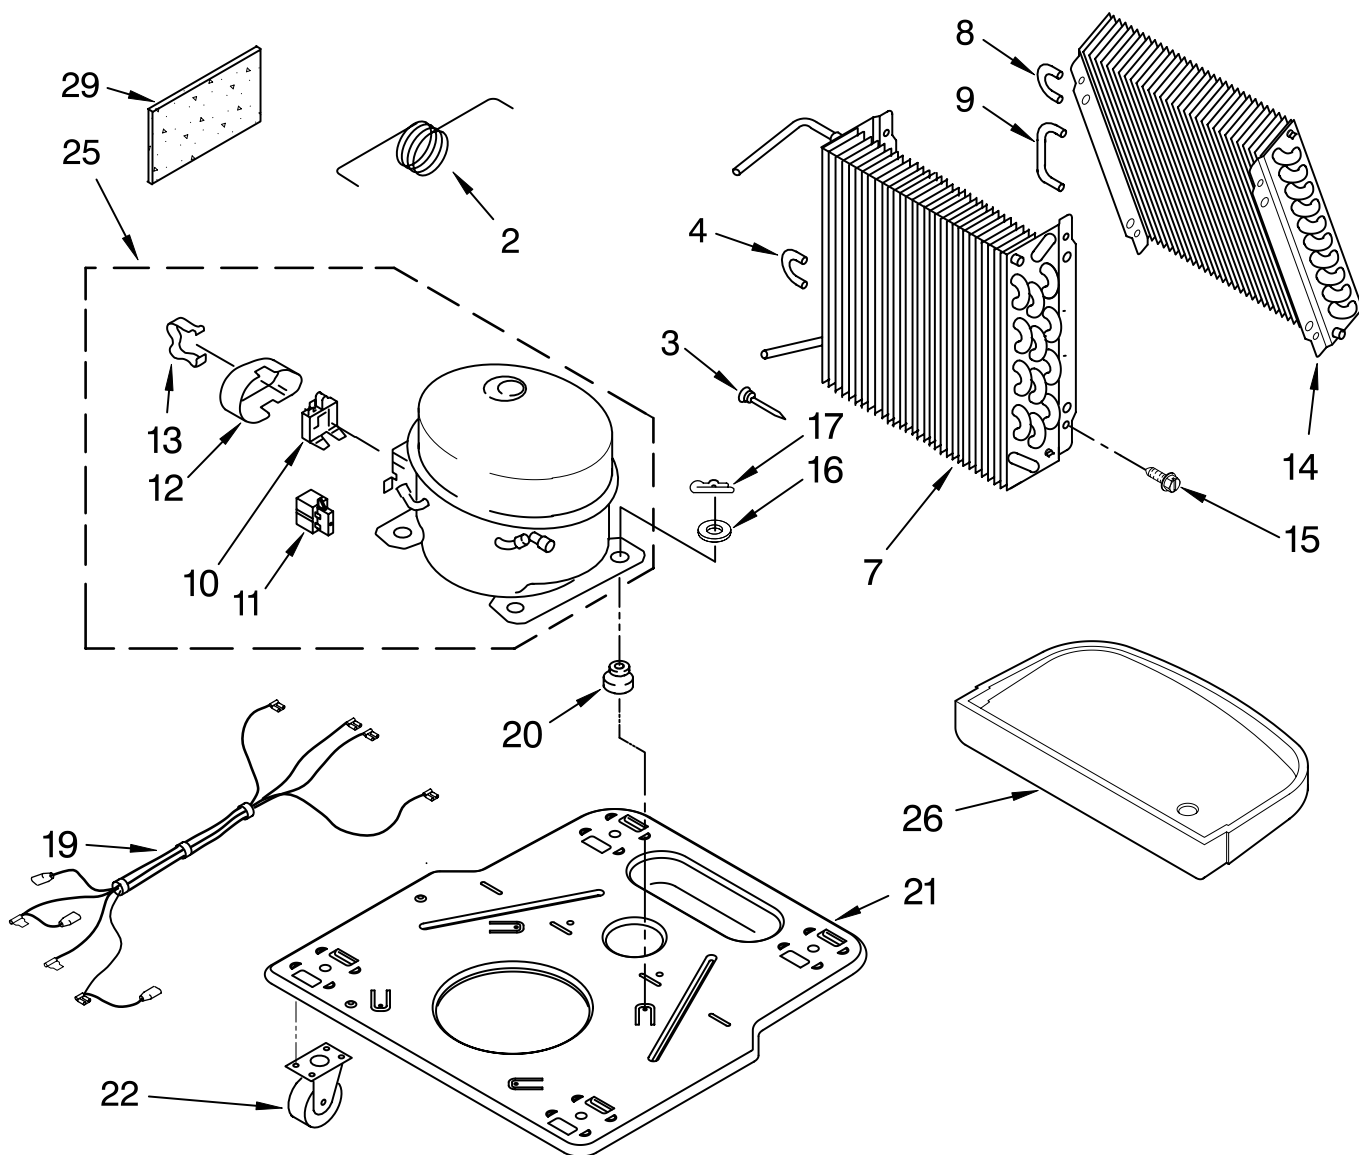

----- Manual continues below -----

AIR FLOW AND CONTROL PARTS

For Model: AD25BBL2

DEHUMIDIFIER

Illus. No.	Part No.	DESCRIPTION
1	LIT1186253 LIT1182965	Literature Parts Wiring Diagram Use & Care Guide
2	1168670	Humidistat, Control
3	1186201	Assembly, Control Panel
4	1168687	Knob
5	488480	Screw, Sm #8 x 1/2
6	1183427	Bracket, Motor Panel,
7	1168758 1168759	Air System Left Side Right Side
8	1168842	Escutcheon
9	1168781	Barrier, Bucket Fill Switch
10	1186209	Motor, Fan
11	1168731	Blade, Fan
12	1168681	Cover, Air System
13	1186199	Switch, Bucket Fill/Check
14	1159222	Screw, 8-18 X .295
15	1186339	Cord, Appliance
16	1168666	Plate, Orifice
17	488130	Nut
22	488937	Relief, Strain
23	1184946	Support, Air System
25	857547	Tie, Cable
26	1168752	Brace, Support
27	1157158	Screw, 8-18 X 3/8
28	1180634	Edge Guard

FOR ORDERING INFORMATION REFER TO PARTS PRICE LIST

UNIT PARTS

For Model: AD25BBL2

Illus. No.	Part No.	DESCRIPTION
2	1185842	Tube, Restrictor (Length 36.00")
3	1162526	Strainer
4	8031222	Bend, Return (5)
7	1184759	Condenser
8	708531	Bend, Return (2)
9	1184941	Tube, Riser
10	1182892	Overload, Protector
11	1182893	Relay, Start

Illus. No.	Part No.	DESCRIPTION
12	1182890	Cover, Terminal
13	1182891	Retainer, Cover
14	1184764	Evaporator
15	488480	Screw, 8 x 1/2 (4)
16	680975	Washer
17	24364001	Clip, Compressor
19	1186210	Harness, Wire
20	1186136	Grommet (4)
21	1168654	Base
22	1164241	Caster (4)

CABINET PARTS

For Model: AD25BBL2

Illus. No.	Part No.	DESCRIPTION
1	1168667	Cabinet
3	1168762	Clip, Float
4	1168652	Cover, Top
5	1182600	Cover, Front
6	1172075	Float
8	1182080	Bucket, Condensate
10	1168744	Screw