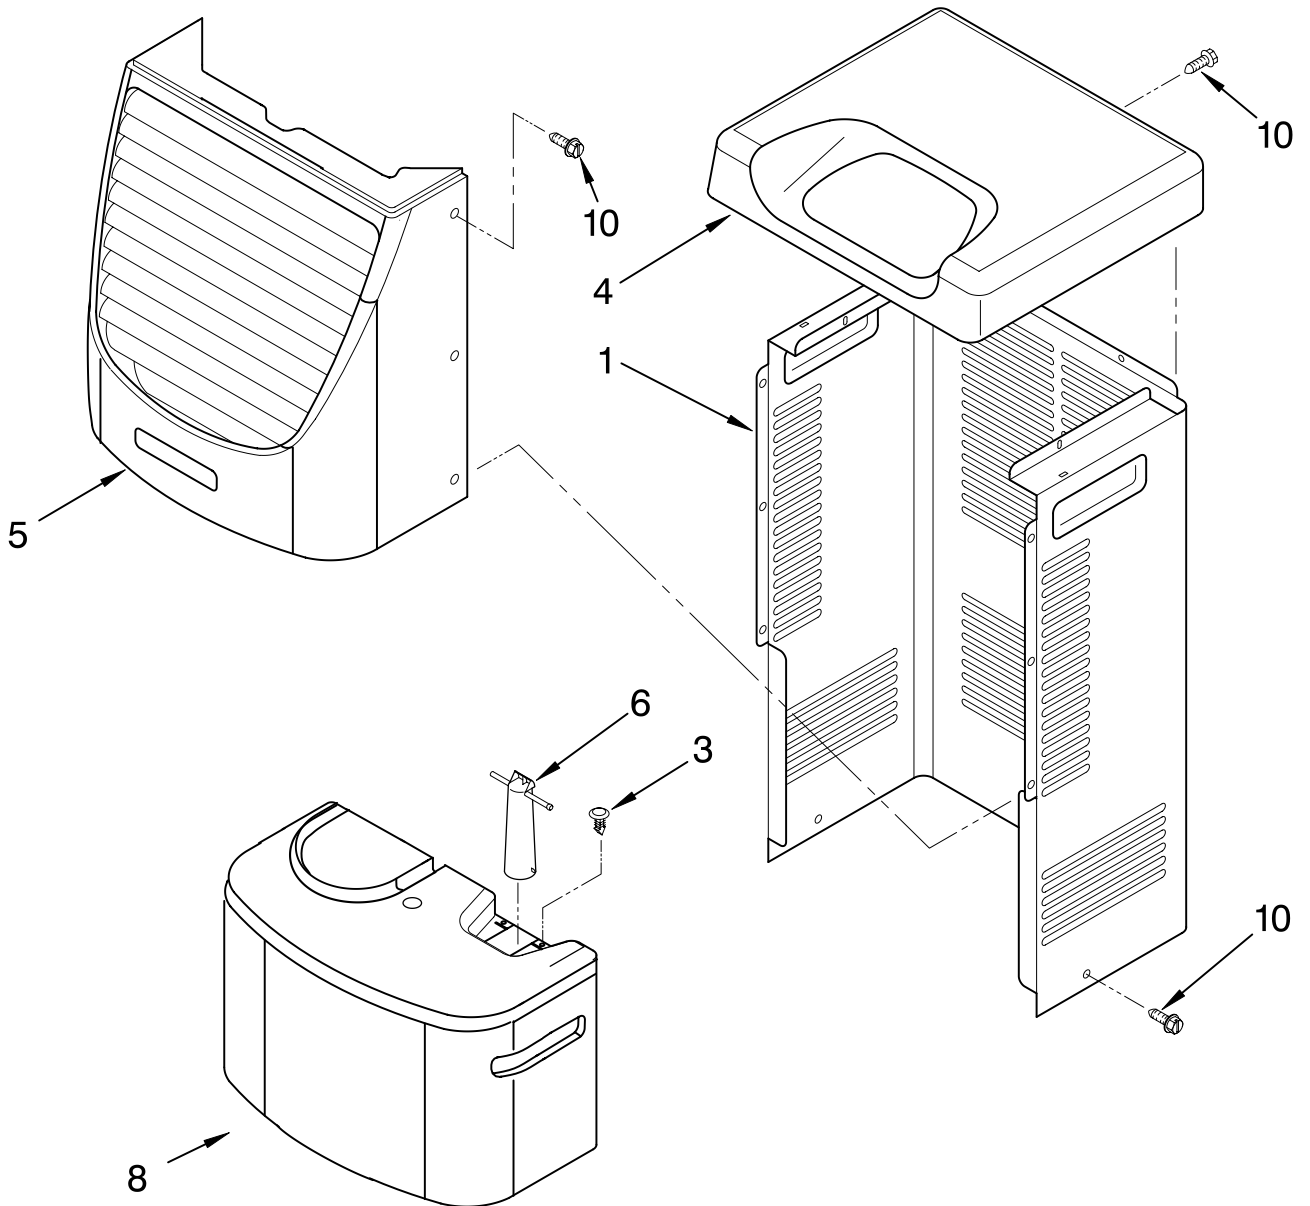

----- Manual continues below -----

AIR FLOW AND CONTROL PARTS

For Model: AD25BBL2

DEHUMIDIFIER

Illus. No.	Part No.	DESCRIPTION
1	LIT1186253 LIT1182965	Literature Parts Wiring Diagram Use & Care Guide
2	1168670	Humidistat, Control
3	1186201	Assembly, Control Panel
4	1168687	Knob
5	488480	Screw, Sm #8 x 1/2
6	1183427	Bracket, Motor Panel,
7	1168758 1168759	Air System Left Side Right Side
8	1168842	Escutcheon
9	1168781	Barrier, Bucket Fill Switch
10	1186209	Motor, Fan
11	1168731	Blade, Fan
12	1168681	Cover, Air System
13	1186199	Switch, Bucket Fill/Check
14	1159222	Screw, 8-18 X .295
15	1186339	Cord, Appliance
16	1168666	Plate, Orifice
17	488130	Nut
22	488937	Relief, Strain
23	1184946	Support, Air System
25	857547	Tie, Cable
26	1168752	Brace, Support
27	1157158	Screw, 8-18 X 3/8
28	1180634	Edge Guard

Illus. No.	Part No.	DESCRIPTION
12	1182890	Cover, Terminal
13	1182891	Retainer, Cover
14	1184764	Evaporator
15	488480	Screw, 8 x 1/2 (4)
16	680975	Washer
17	24364001	Clip, Compressor
19	1186210	Harness, Wire
20	1186136	Grommet (4)
21	1168654	Base
22	1164241	Caster (4)

Illus. No.	Part No.	DESCRIPTION
25	1185680	Compressor, (Complete Assembly)
26	1168761	Pan, Drain
29	1184625	Insulation (Restrictor Tube)

REFRIGERANT CHARGE

5.3 oz.
R-22

FOR ORDERING INFORMATION REFER TO PARTS PRICE LIST

CABINET PARTS

For Model: AD25BBL2

Illus. No.	Part No.	DESCRIPTION
1	1168667	Cabinet
3	1168762	Clip, Float
4	1168652	Cover, Top
5	1182600	Cover, Front
6	1172075	Float
8	1182080	Bucket, Condensate
10	1168744	Screw