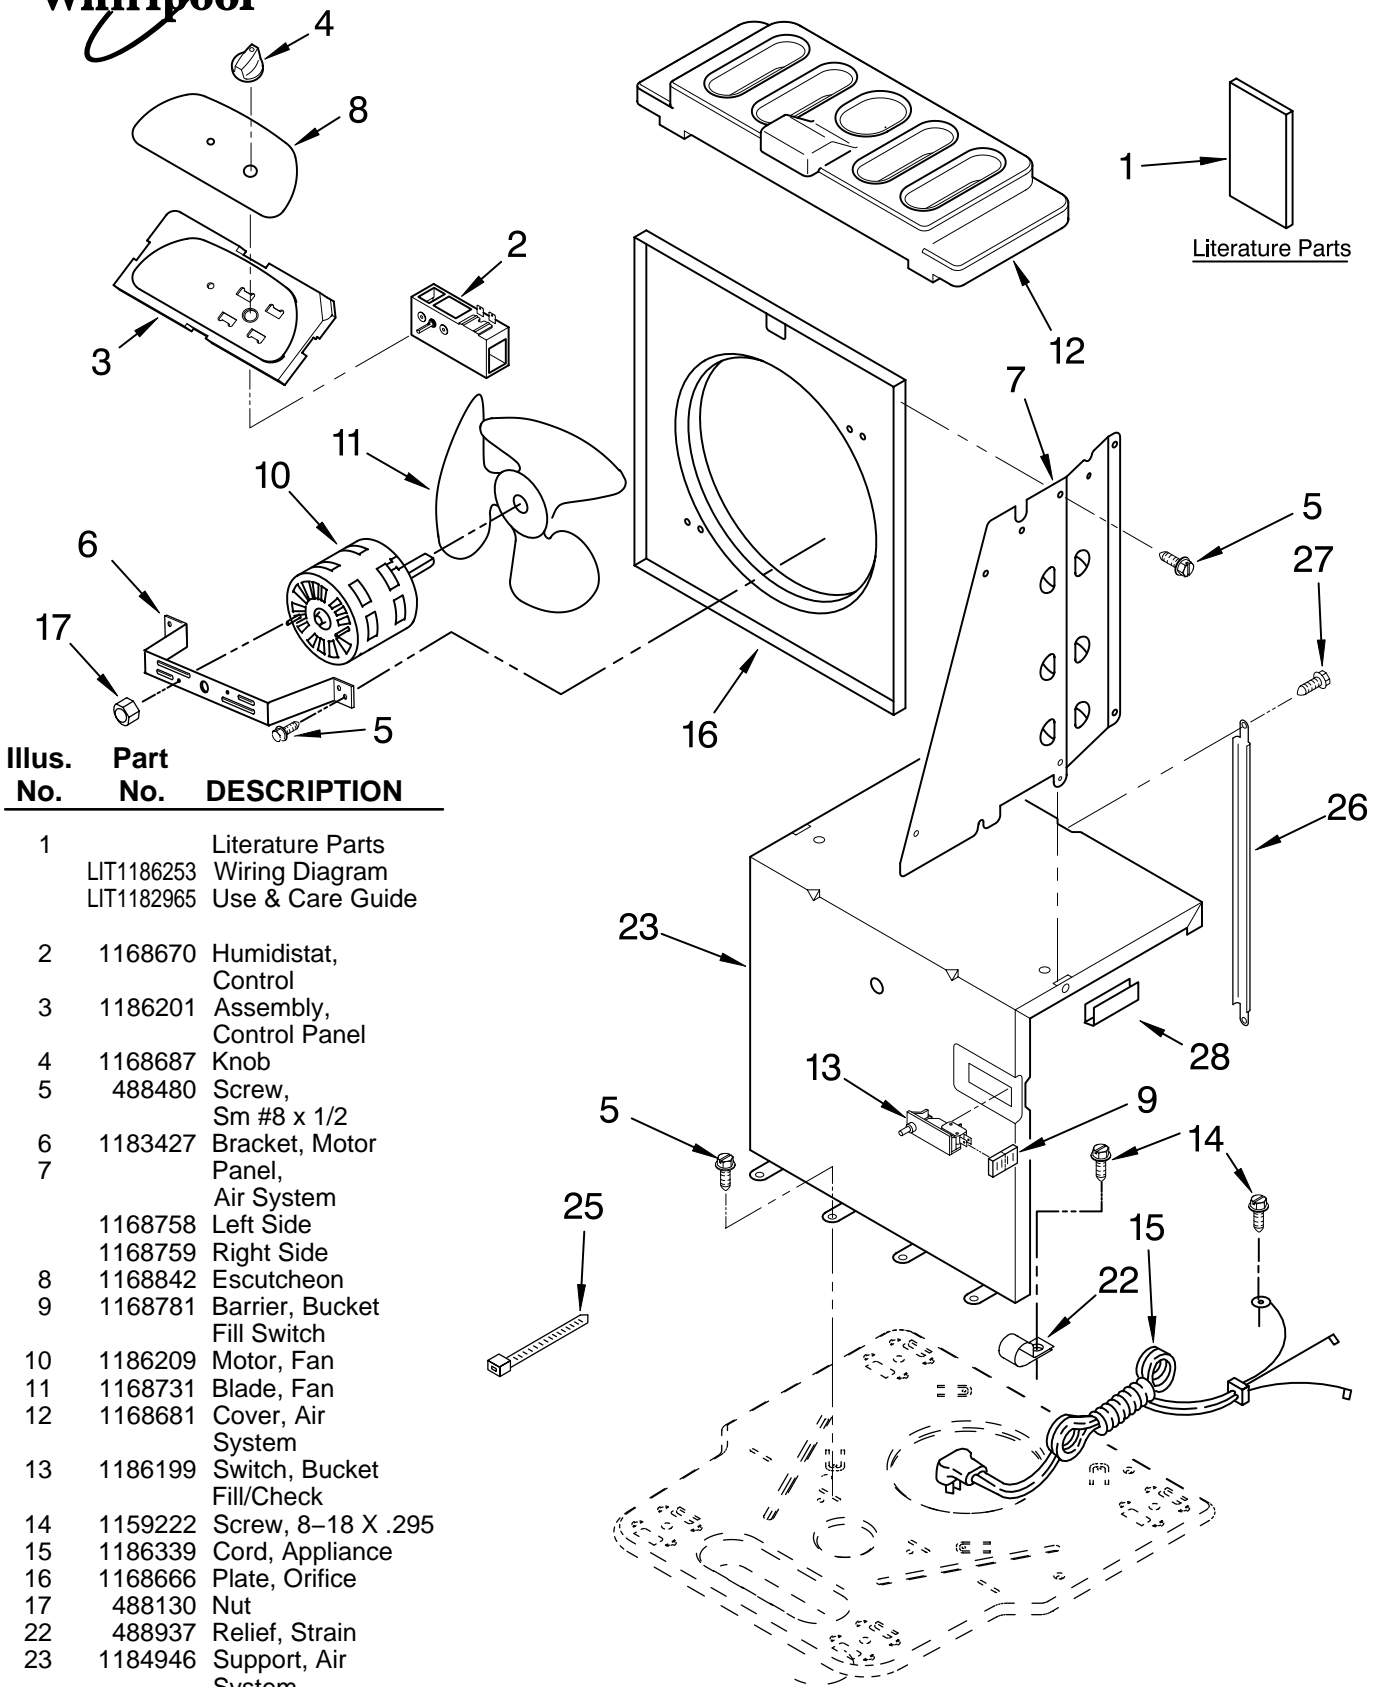

----- Manual continues below -----

AIR FLOW AND CONTROL PARTS

For Model: AD25BBL2

DEHUMIDIFIER

Illus. No.	Part No.	DESCRIPTION
1	LIT1186253 LIT1182965	Literature Parts Wiring Diagram Use & Care Guide
2	1168670	Humidistat, Control
3	1186201	Assembly, Control Panel
4	1168687	Knob
5	488480	Screw, Sm #8 x 1/2
6	1183427	Bracket, Motor Panel,
7	1168758 1168759	Air System Left Side Right Side
8	1168842	Escutcheon
9	1168781	Barrier, Bucket Fill Switch
10	1186209	Motor, Fan
11	1168731	Blade, Fan
12	1168681	Cover, Air System
13	1186199	Switch, Bucket Fill/Check
14	1159222	Screw, 8-18 X .295
15	1186339	Cord, Appliance
16	1168666	Plate, Orifice
17	488130	Nut
22	488937	Relief, Strain
23	1184946	Support, Air System
25	857547	Tie, Cable
26	1168752	Brace, Support
27	1157158	Screw, 8-18 X 3/8
28	1180634	Edge Guard

FOR ORDERING INFORMATION REFER TO PARTS PRICE LIST

UNIT PARTS

For Model: AD25BBL2

Illus. No.	Part No.	DESCRIPTION
2	1185842	Tube, Restrictor (Length 36.00")
3	1162526	Strainer
4	8031222	Bend, Return (5)
7	1184759	Condenser
8	708531	Bend, Return (2)
9	1184941	Tube, Riser
10	1182892	Overload, Protector
11	1182893	Relay, Start

Illus. No.	Part No.	DESCRIPTION
12	1182890	Cover, Terminal
13	1182891	Retainer, Cover
14	1184764	Evaporator
15	488480	Screw, 8 x 1/2 (4)
16	680975	Washer
17	24364001	Clip, Compressor
19	1186210	Harness, Wire
20	1186136	Grommet (4)
21	1168654	Base
22	1164241	Caster (4)

CABINET PARTS

For Model: AD25BBL2

Illus. No.	Part No.	DESCRIPTION
1	1168667	Cabinet
3	1168762	Clip, Float
4	1168652	Cover, Top
5	1182600	Cover, Front
6	1172075	Float
8	1182080	Bucket, Condensate
10	1168744	Screw