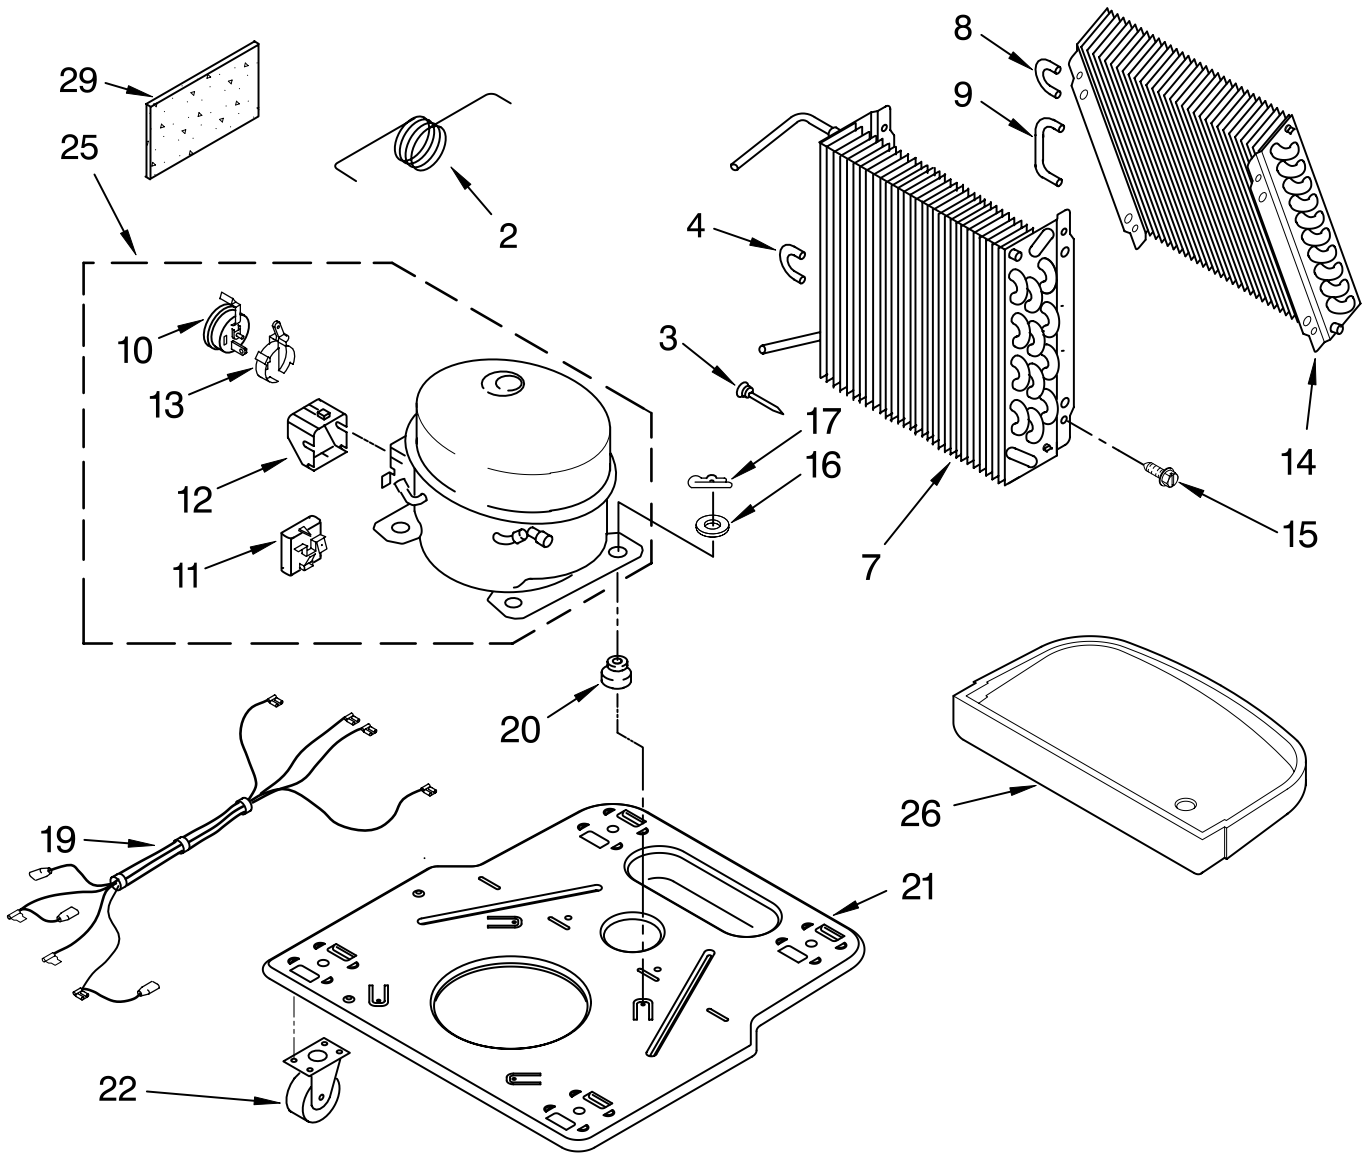

# AIR FLOW AND CONTROL PARTS

DEHUMIDIFIER

For Model: AD25BBL3

Illus. No.	Part No.	DESCRIPTION
1	LIT1186253 LIT1182965	Literature Parts Wiring Diagram Use & Care Guide
2	1168670	Humidistat, Control
3	1186201	Assembly, Control Panel
4	1168687	Knob
5	488480	Screw, Sm #8 x 1/2
6	1183427	Bracket, Motor Panel,
7	1168758 1168759	Left Side Right Side
8	1168842	Escutcheon
9	1168781	Barrier, Bucket Fill Switch
10	1186209	Motor, Fan
11	1168731	Blade, Fan
12	1168681	Cover, Air System
13	1186199	Switch, Bucket Fill/Check
14	1159222	Screw, 8-18 X .295
15	1186198	Cord, Appliance
16	1168666	Plate, Orifice
17	488130	Nut
22	488937	Relief, Strain
23	1184946	Support, Air System
25	857547	Tie, Cable
26	1168752	Brace, Support
27	1157158	Screw, 8-18 X 3/8
28	1180634	Edge Guard

# UNIT PARTS

For Model: AD25BBL3

Illus. No.	Part No.	DESCRIPTION
2	1184271	Tube, Restrictor
3	1162526	Strainer
4	8031222	Bend, Return (5)
7	1184759	Condenser
8	708531	Bend, Return (2)
9	1184941	Tube, Riser
10	1184416	Overload, Protector
11	1184725	Relay, Start
12	1182781	Cover, Terminal
13	1184415	Retainer, Cover

# CABINET PARTS

For Model: AD25BBL3

Illus. No.	Part No.	DESCRIPTION
1	1168667	Cabinet
3	1168762	Clip, Float
4	1168652	Cover, Top
5	1182600	Cover, Front
6	1172075	Float
8	1182080	Bucket, Condensate
10	1168744	Screw