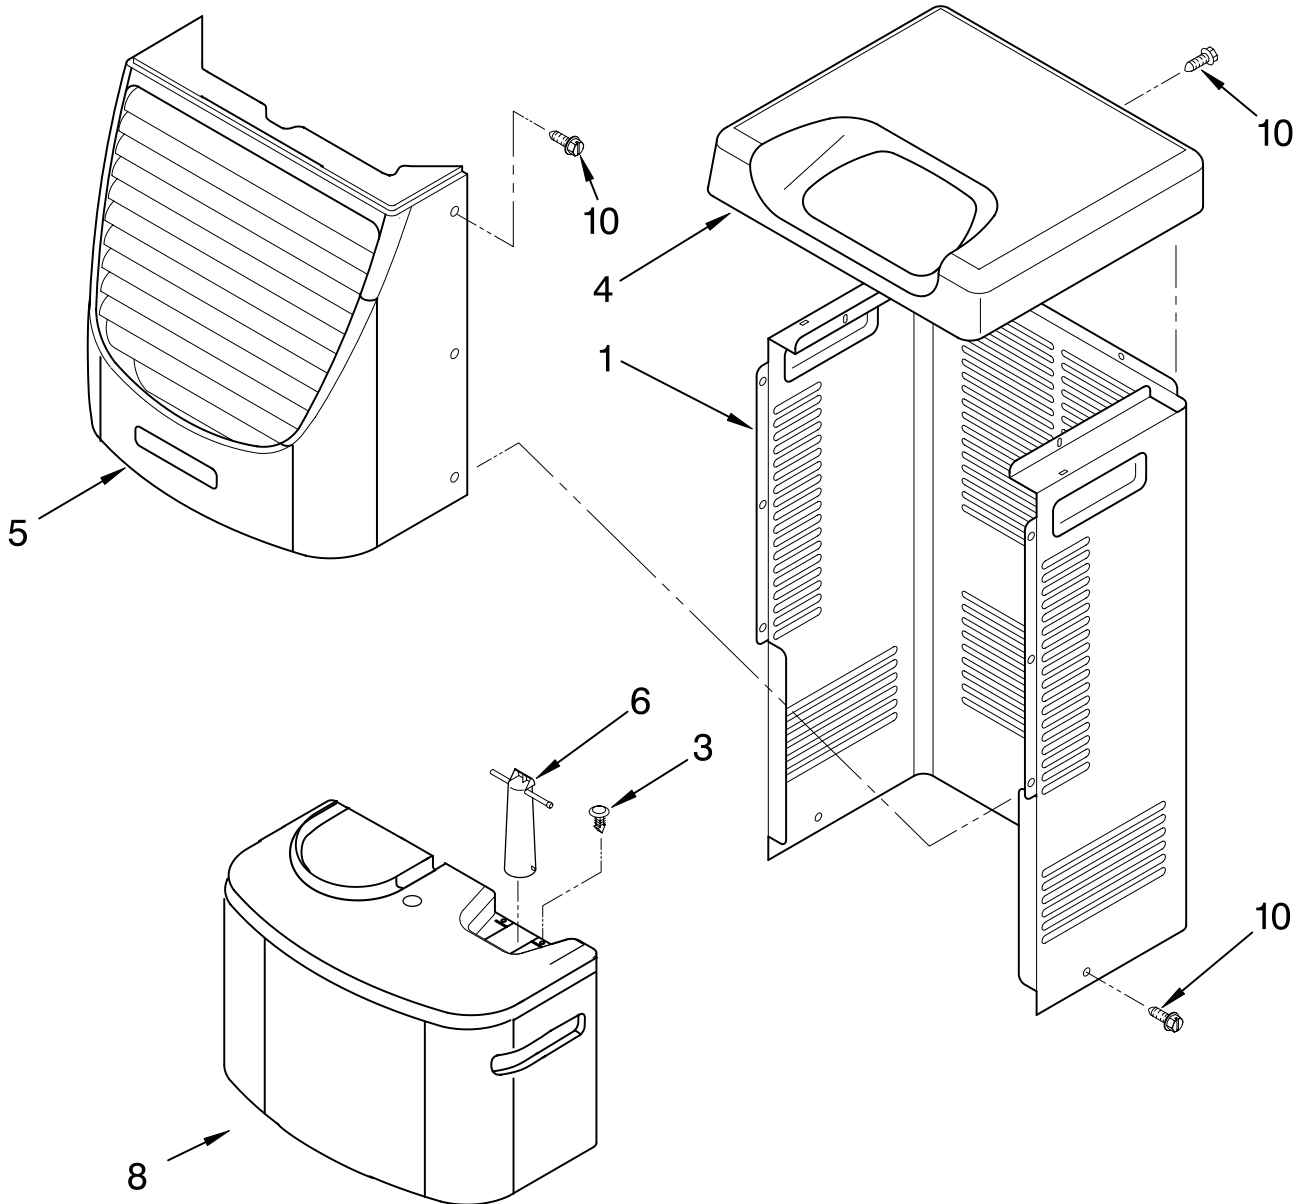

CABINET PARTS

For Model: AD25BBL3

Illus. No.	Part No.	DESCRIPTION
1	1168667	Cabinet
3	1168762	Clip, Float
4	1168652	Cover, Top
5	1182600	Cover, Front
6	1172075	Float
8	1182080	Bucket, Condensate
10	1168744	Screw

Illus. No.	Part No.	DESCRIPTION
Following Parts Not Illustrated and Optional Parts Not Included		
	484310	Epoxy, Tube (Aluminum Repair)
	505168	Tape, No Drip Valve, Access

Illus. No.	Part No.	DESCRIPTION
	978025	1/4" Tube O.D.
	978026	5/16" Tube O.D.
	978027	3/8" Tube O.D.
	978028	1/2" Tube O.D.
	978029	5/8" Tube O.D.
	978030	3/4" Tube O.D.
	978865	Seal, Ring Access Valve (20 Pack)

FOR ORDERING INFORMATION REFER TO PARTS PRICE LIST