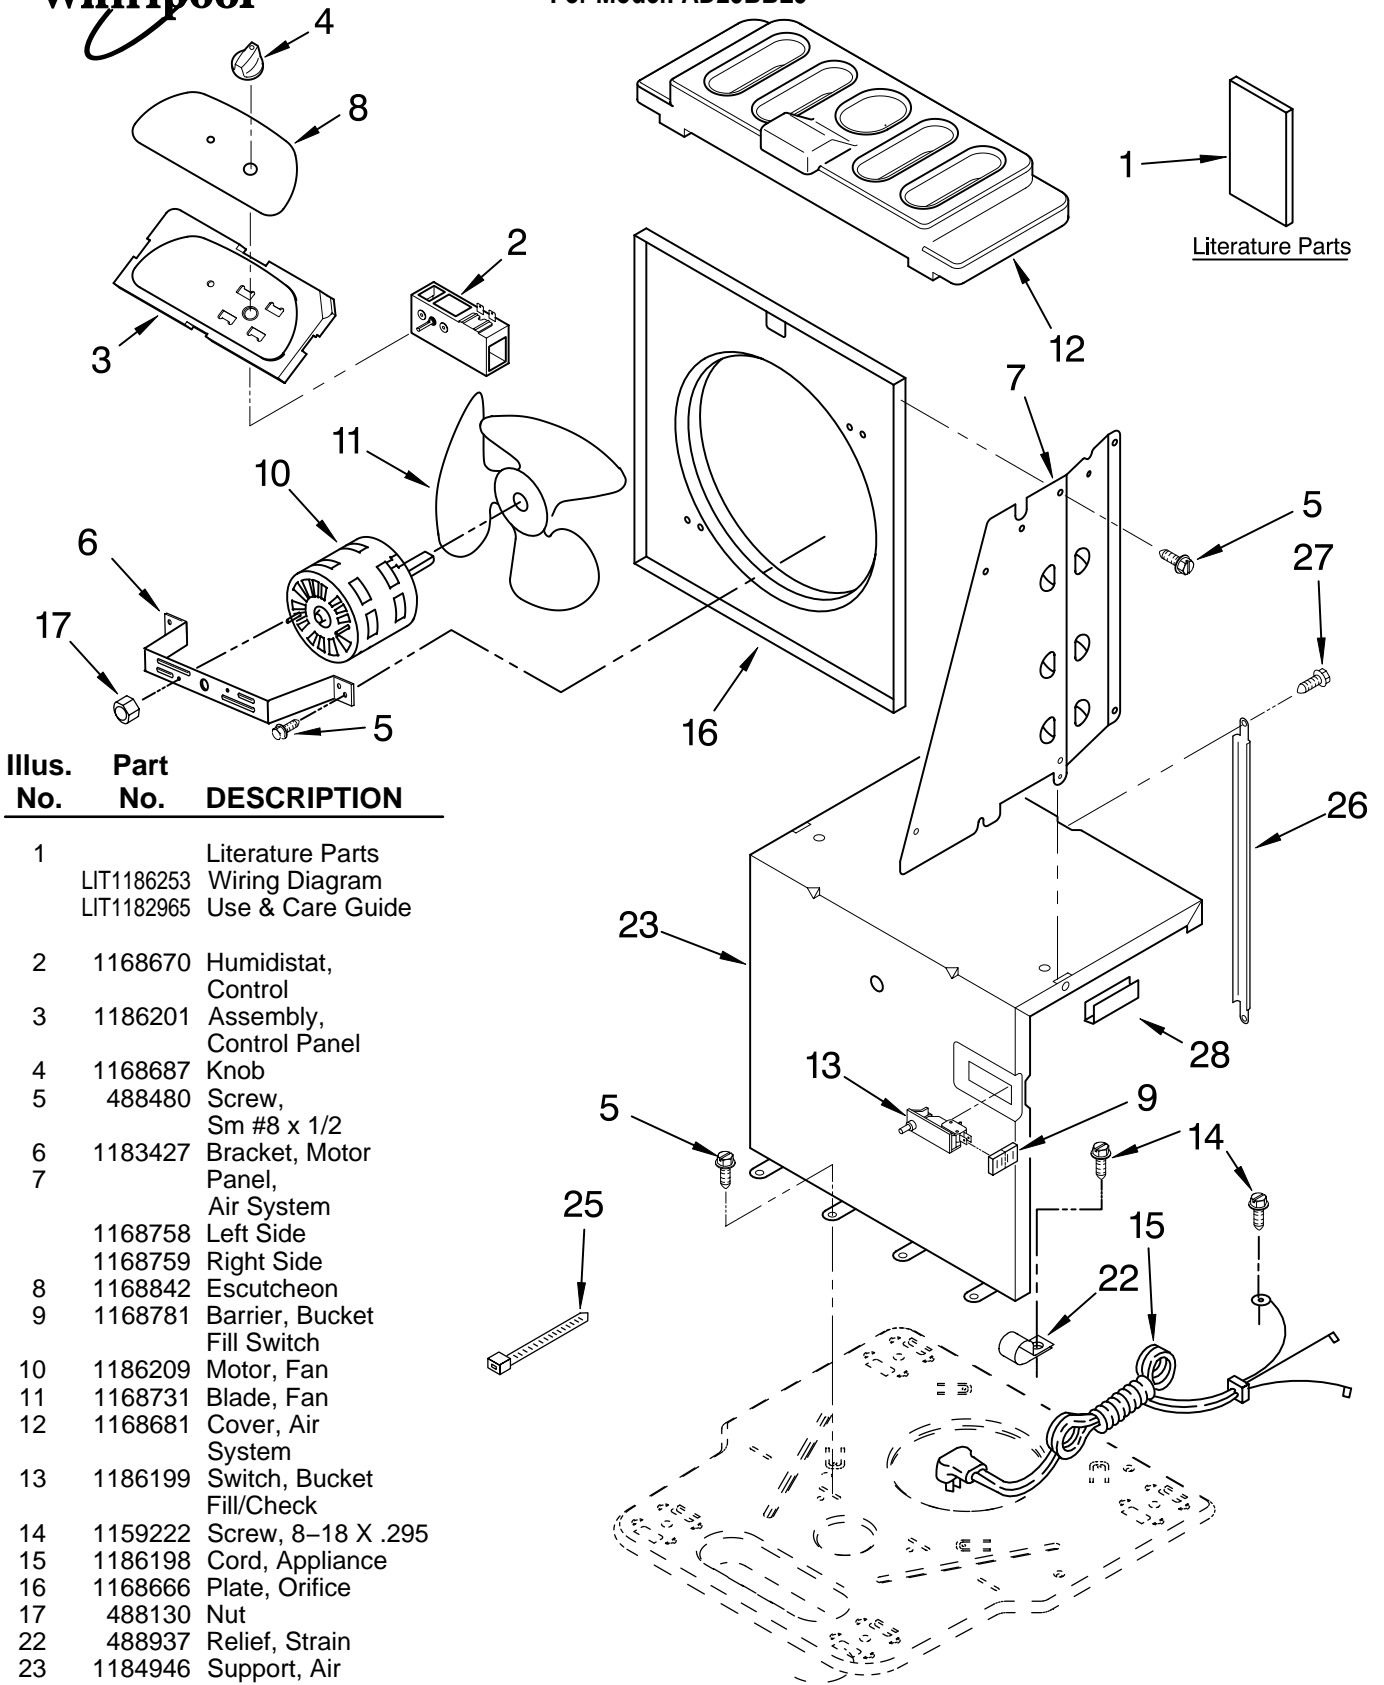

# AIR FLOW AND CONTROL PARTS

DEHUMIDIFIER

For Model: AD25BBL3

Illus. No.	Part No.	DESCRIPTION
1	LIT1186253 LIT1182965	Literature Parts Wiring Diagram Use & Care Guide
2	1168670	Humidistat, Control
3	1186201	Assembly, Control Panel
4	1168687	Knob
5	488480	Screw, Sm #8 x 1/2
6	1183427	Bracket, Motor Panel,
7	1168758 1168759	Left Side Right Side
8	1168842	Escutcheon
9	1168781	Barrier, Bucket Fill Switch
10	1186209	Motor, Fan
11	1168731	Blade, Fan
12	1168681	Cover, Air System
13	1186199	Switch, Bucket Fill/Check
14	1159222	Screw, 8-18 X .295
15	1186198	Cord, Appliance
16	1168666	Plate, Orifice
17	488130	Nut
22	488937	Relief, Strain
23	1184946	Support, Air System
25	857547	Tie, Cable
26	1168752	Brace, Support
27	1157158	Screw, 8-18 X 3/8
28	1180634	Edge Guard

# UNIT PARTS

For Model: AD25BBL3

Illus. No.	Part No.	DESCRIPTION
2	1184271	Tube, Restrictor
3	1162526	Strainer
4	8031222	Bend, Return (5)
7	1184759	Condenser
8	708531	Bend, Return (2)
9	1184941	Tube, Riser
10	1184416	Overload, Protector
11	1184725	Relay, Start
12	1182781	Cover, Terminal
13	1184415	Retainer, Cover

# CABINET PARTS

For Model: AD25BBL3

Illus. No.	Part No.	DESCRIPTION
1	1168667	Cabinet
3	1168762	Clip, Float
4	1168652	Cover, Top
5	1182600	Cover, Front
6	1172075	Float
8	1182080	Bucket, Condensate
10	1168744	Screw