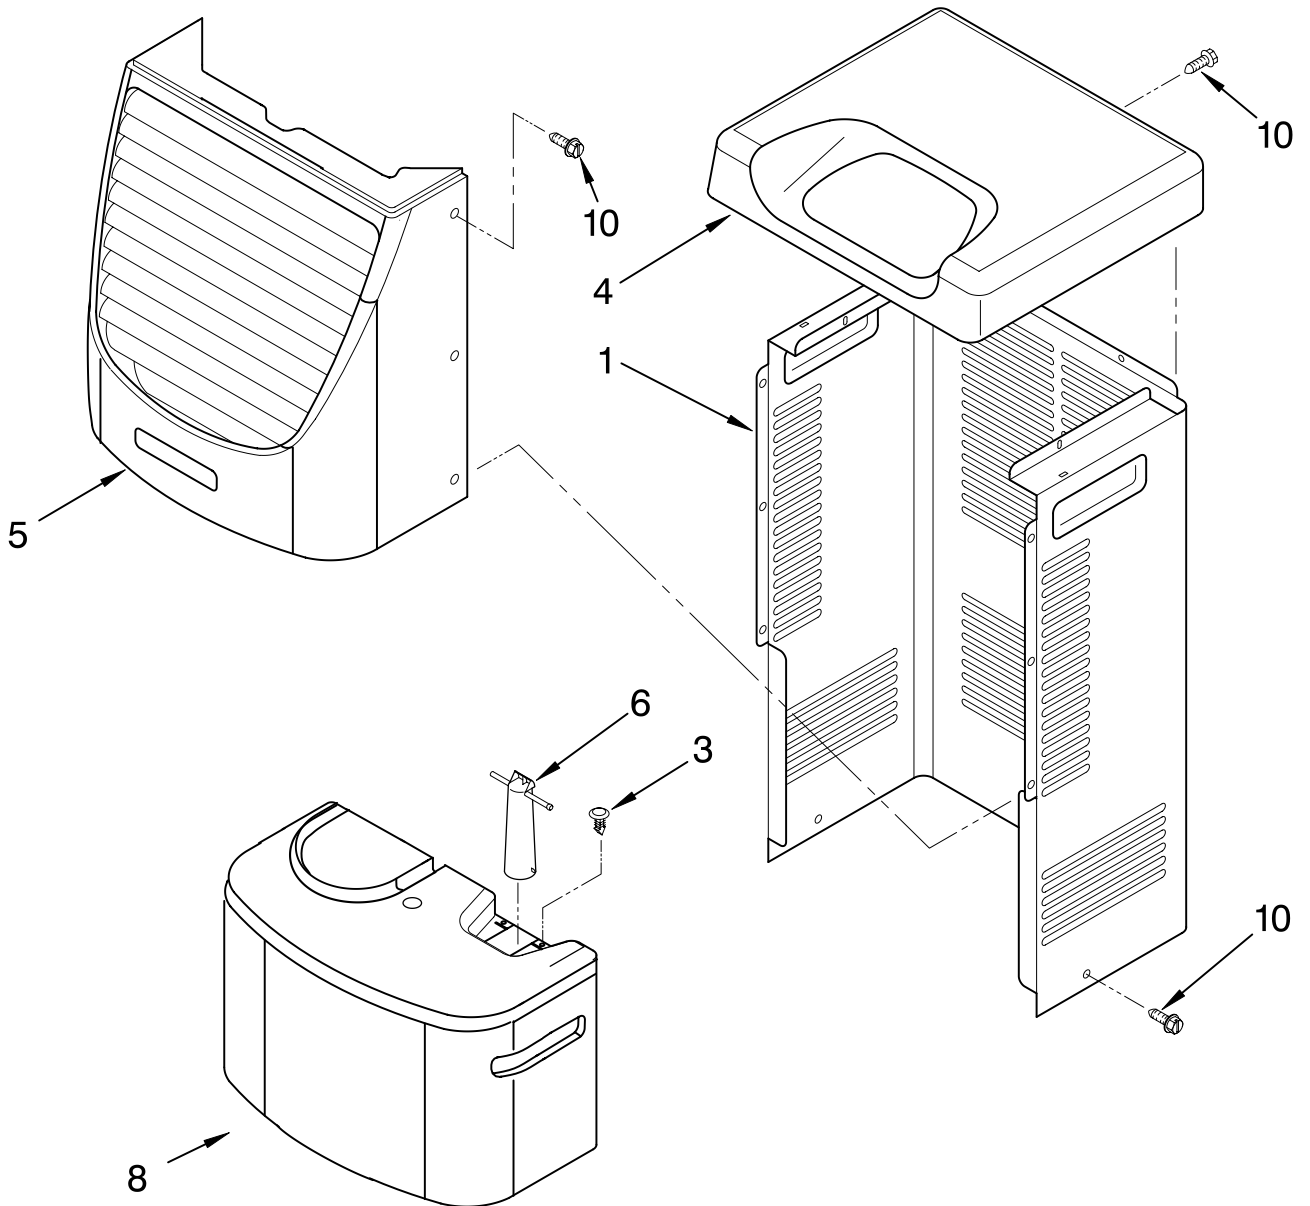

----- Manual continues below -----

AIR FLOW AND CONTROL PARTS

For Model: AD25BBL4

DEHUMIDIFIER

Illus. No.	Part No.	DESCRIPTION
1	LIT1186253 LIT1182965	Literature Parts Wiring Diagram Use & Care Guide
2	1168670	Humidistat, Control
3	1186201	Assembly, Control Panel
4	1168687	Knob
5	488480	Screw, Sm #8 x 1/2
6	1183427	Bracket, Motor Panel,
7	1168758 1168759	Air System Left Side Right Side
8	1168842	Escutcheon
9	1168781	Barrier, Bucket Fill Switch
10	1186209	Motor, Fan
11	1168731	Blade, Fan
12	1168681	Cover, Air System
13	1186480	Switch, Bucket Fill/Check
14	1159222	Screw, 8-18 X .295
15	1186198	Cord, Appliance
16	1168666	Plate, Orifice
17	488130	Nut
22	488937	Relief, Strain
23	1184946	Support, Air System
25	857547	Tie, Cable
26	1168752	Brace, Support
27	1157158	Screw, 8-18 X 3/8
28	1180634	Edge Guard

Illus. No.	Part No.	DESCRIPTION
26	1168761	Pan, Drain
29	1184625	Insulation (Restrictor Tube)

REFRIGERANT CHARGE

4.25 oz.
R-22

FOR ORDERING INFORMATION REFER TO PARTS PRICE LIST

CABINET PARTS

For Model: AD25BBL4

Illus. No.	Part No.	DESCRIPTION
1	1168667	Cabinet
3	1186430	Clip, Float
4	1168652	Cover, Top
5	1182600	Cover, Front
6	1172075	Float
8	1182080	Bucket, Condensate
10	1168744	Screw

Illus. No.	Part No.	DESCRIPTION
Following Parts Not Illustrated and Optional Parts Not Included		
	484310	Epoxy, Tube (Aluminum Repair)
	505168	Tape, No Drip Valve, Access

Illus. No.	Part No.	DESCRIPTION
	978025	1/4" Tube O.D.
	978026	5/16" Tube O.D.
	978027	3/8" Tube O.D.
	978028	1/2" Tube O.D.
	978029	5/8" Tube O.D.
	978030	3/4" Tube O.D.
	978865	Seal, Ring Access Valve (20 Pack)