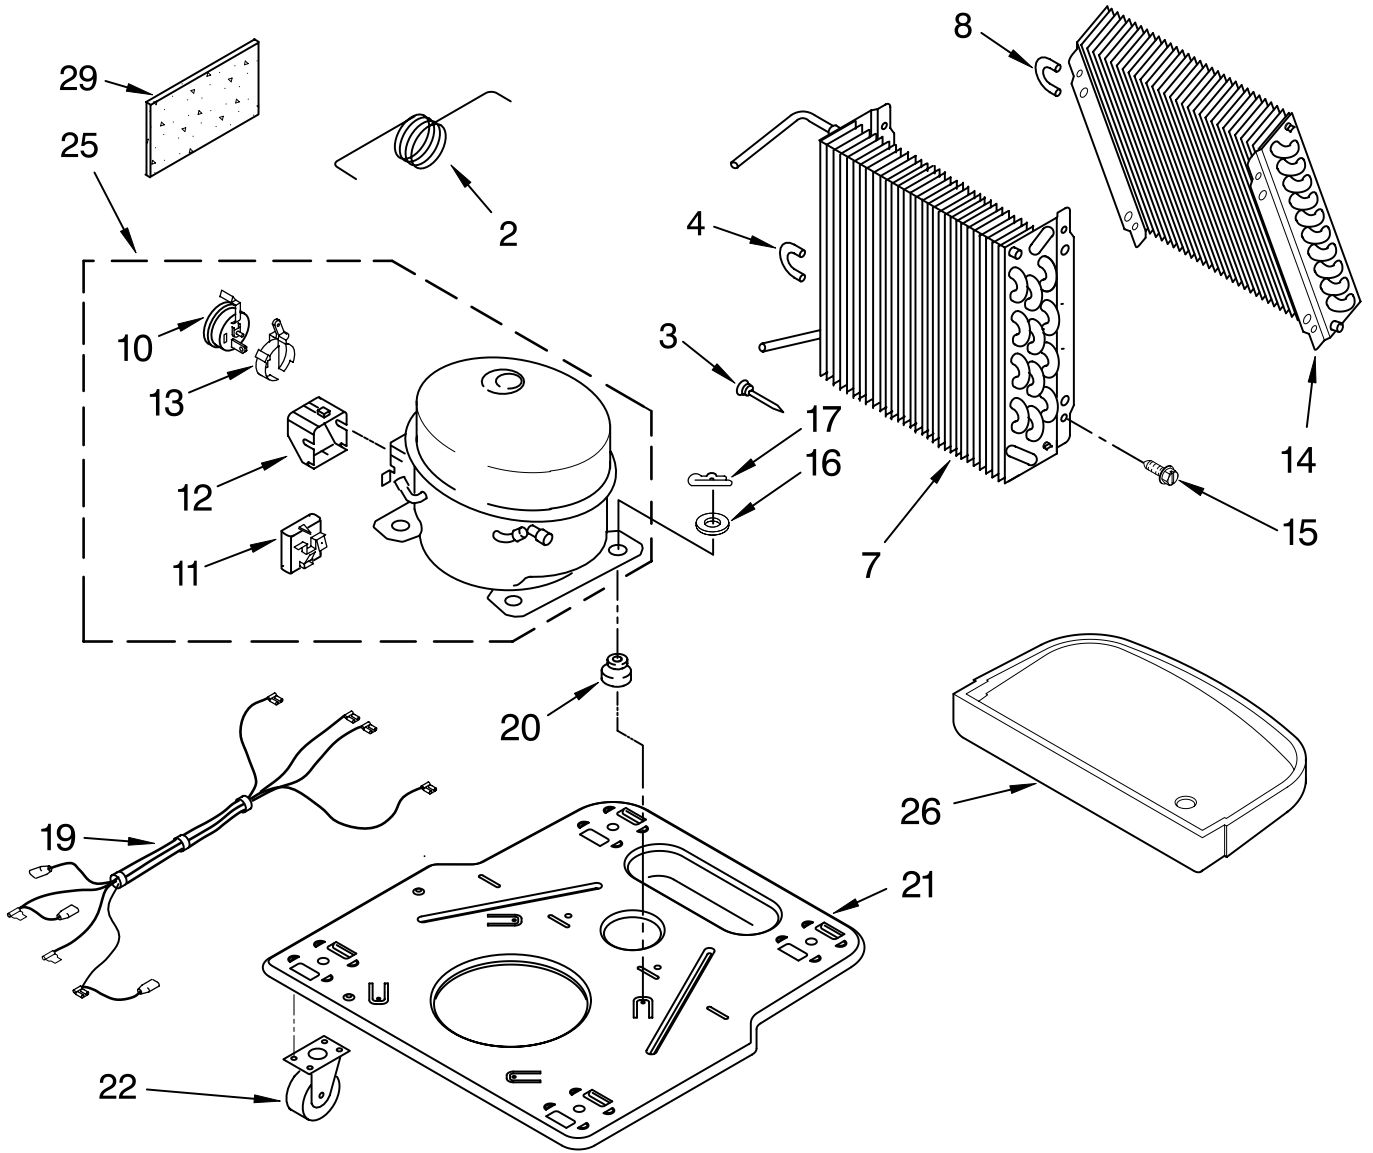

----- Manual continues below -----

AIR FLOW AND CONTROL PARTS

For Model: AD25BBL4

DEHUMIDIFIER

Illus. No.	Part No.	DESCRIPTION
1	LIT1186253 LIT1182965	Literature Parts Wiring Diagram Use & Care Guide
2	1168670	Humidistat, Control
3	1186201	Assembly, Control Panel
4	1168687	Knob
5	488480	Screw, Sm #8 x 1/2
6	1183427	Bracket, Motor Panel,
7	1168758 1168759	Air System Left Side Right Side
8	1168842	Escutcheon
9	1168781	Barrier, Bucket Fill Switch
10	1186209	Motor, Fan
11	1168731	Blade, Fan
12	1168681	Cover, Air System
13	1186480	Switch, Bucket Fill/Check
14	1159222	Screw, 8-18 X .295
15	1186198	Cord, Appliance
16	1168666	Plate, Orifice
17	488130	Nut
22	488937	Relief, Strain
23	1184946	Support, Air System
25	857547	Tie, Cable
26	1168752	Brace, Support
27	1157158	Screw, 8-18 X 3/8
28	1180634	Edge Guard

FOR ORDERING INFORMATION REFER TO PARTS PRICE LIST

UNIT PARTS

For Model: AD25BBL4

Illus. No.	Part No.	DESCRIPTION
2	1184271	Tube, Restrictor
3	1162526	Strainer
4	8031222	Bend, Return (5)
7	1184759	Condenser
8	708531	Bend, Return (2)
10	1184416	Overload, Protector
11	1184725	Relay, Start
12	1182781	Cover, Terminal
13	1184415	Retainer, Cover

Illus. No.	Part No.	DESCRIPTION
14	1186523	Evaporator
15	488480	Screw, 8 x 1/2 (4)
16	680975	Washer
17	24364001	Clip, Compressor
19	1186210	Harness, Wire
20	1168722	Grommet (4)
21	1168654	Base
22	1164241	Caster (4)
25	1184723	Compressor, (Complete Assembly)

Illus. No.	Part No.	DESCRIPTION
	978025	1/4" Tube O.D.
	978026	5/16" Tube O.D.
	978027	3/8" Tube O.D.
	978028	1/2" Tube O.D.
	978029	5/8" Tube O.D.
	978030	3/4" Tube O.D.
	978865	Seal, Ring Access Valve (20 Pack)