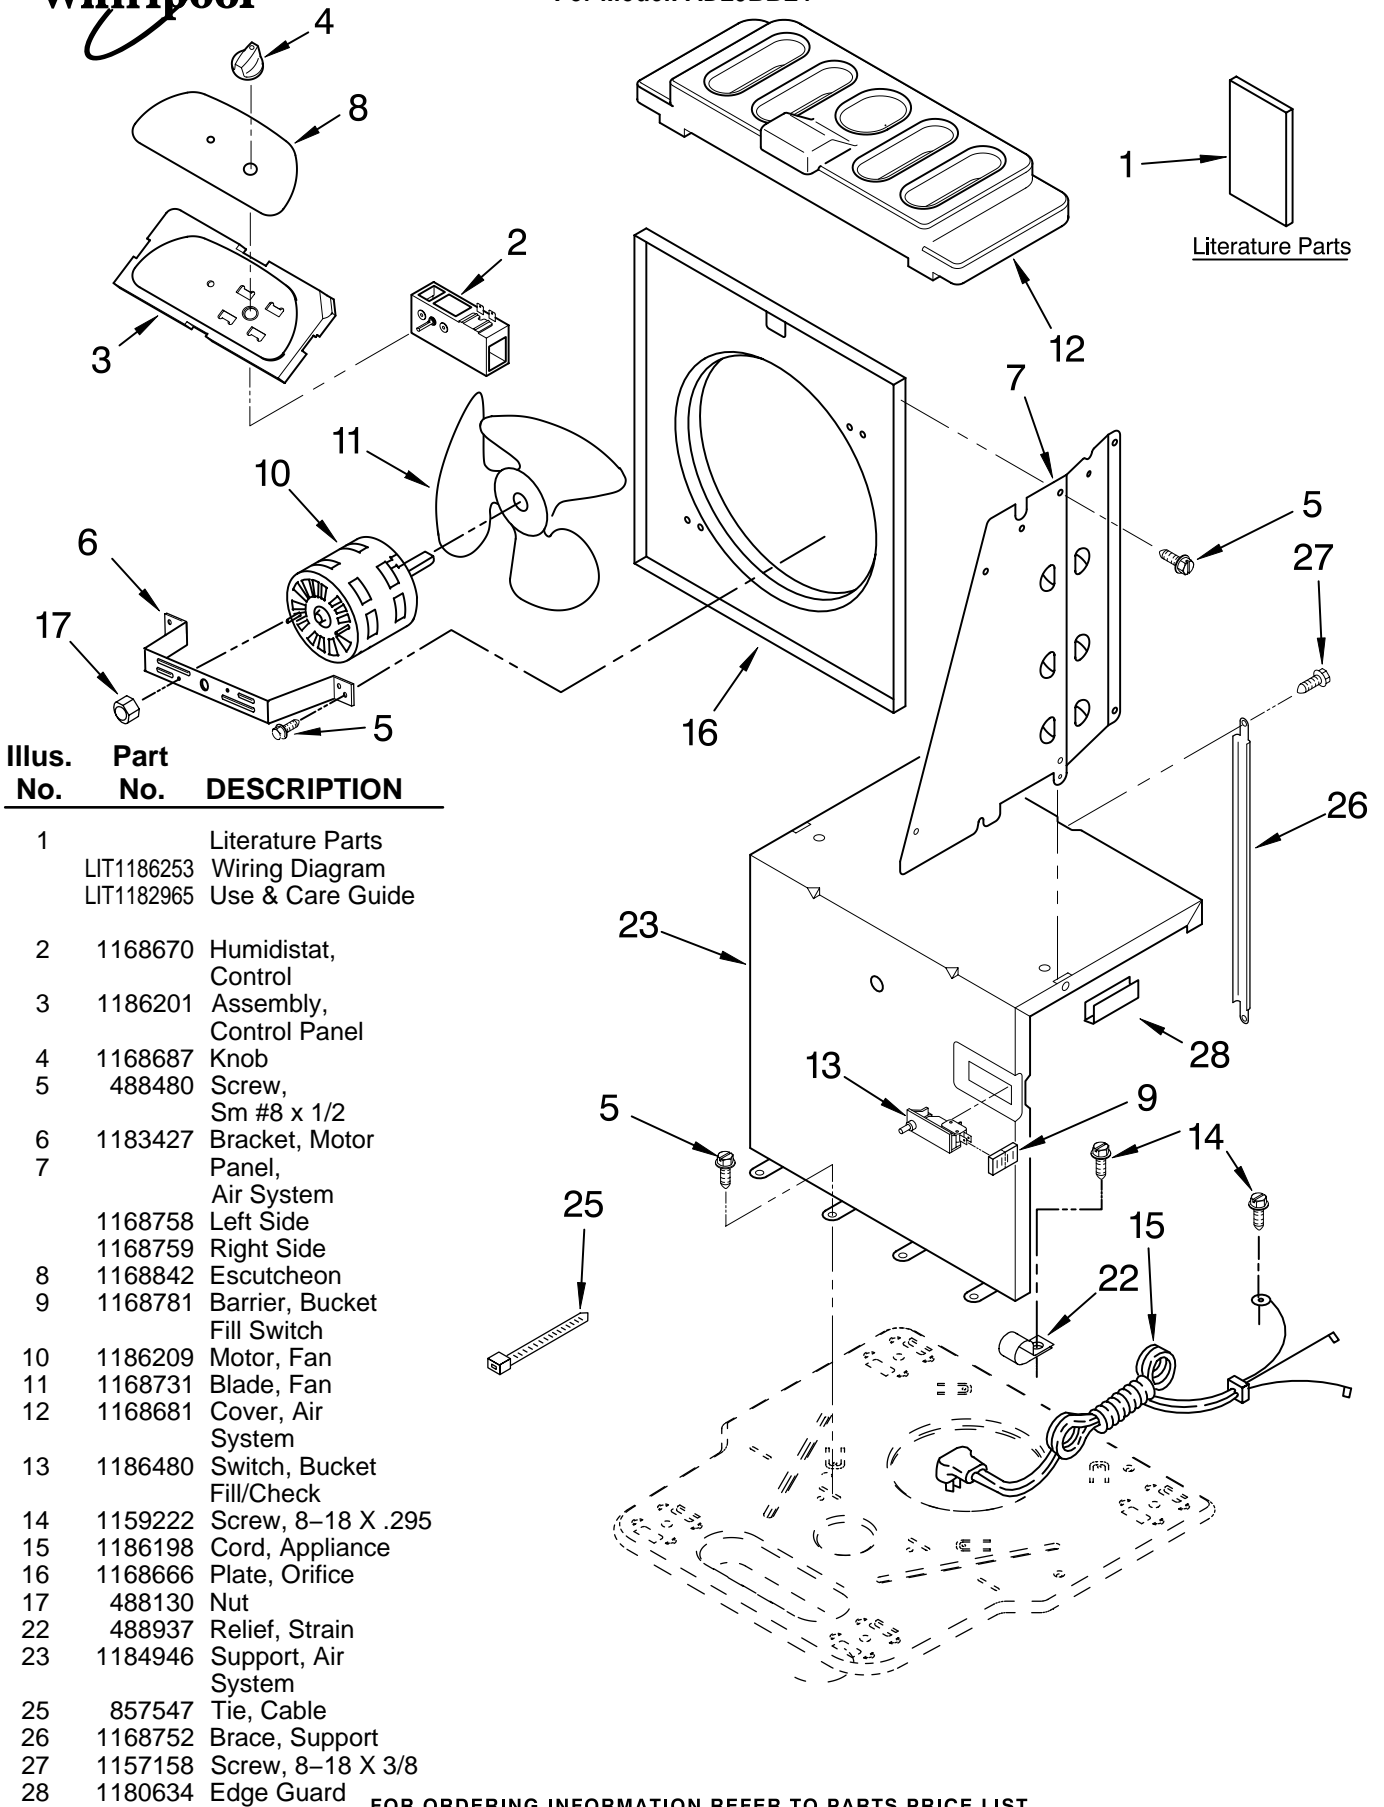

----- Manual continues below -----

AIR FLOW AND CONTROL PARTS

For Model: AD25BBL4

DEHUMIDIFIER

Illus. No.	Part No.	DESCRIPTION
1	LIT1186253 LIT1182965	Literature Parts Wiring Diagram Use & Care Guide
2	1168670	Humidistat, Control
3	1186201	Assembly, Control Panel
4	1168687	Knob
5	488480	Screw, Sm #8 x 1/2
6	1183427	Bracket, Motor Panel,
7	1168758 1168759	Air System Left Side Right Side
8	1168842	Escutcheon
9	1168781	Barrier, Bucket Fill Switch
10	1186209	Motor, Fan
11	1168731	Blade, Fan
12	1168681	Cover, Air System
13	1186480	Switch, Bucket Fill/Check
14	1159222	Screw, 8-18 X .295
15	1186198	Cord, Appliance
16	1168666	Plate, Orifice
17	488130	Nut
22	488937	Relief, Strain
23	1184946	Support, Air System
25	857547	Tie, Cable
26	1168752	Brace, Support
27	1157158	Screw, 8-18 X 3/8
28	1180634	Edge Guard

FOR ORDERING INFORMATION REFER TO PARTS PRICE LIST

UNIT PARTS

For Model: AD25BBL4

Illus. No.	Part No.	DESCRIPTION
2	1184271	Tube, Restrictor
3	1162526	Strainer
4	8031222	Bend, Return (5)
7	1184759	Condenser
8	708531	Bend, Return (2)
10	1184416	Overload, Protector
11	1184725	Relay, Start
12	1182781	Cover, Terminal
13	1184415	Retainer, Cover

Illus. No.	Part No.	DESCRIPTION
14	1186523	Evaporator
15	488480	Screw, 8 x 1/2 (4)
16	680975	Washer
17	24364001	Clip, Compressor
19	1186210	Harness, Wire
20	1168722	Grommet (4)
21	1168654	Base
22	1164241	Caster (4)
25	1184723	Compressor, (Complete Assembly)

Illus. No.	Part No.	DESCRIPTION
	978025	1/4" Tube O.D.
	978026	5/16" Tube O.D.
	978027	3/8" Tube O.D.
	978028	1/2" Tube O.D.
	978029	5/8" Tube O.D.
	978030	3/4" Tube O.D.
	978865	Seal, Ring Access Valve (20 Pack)