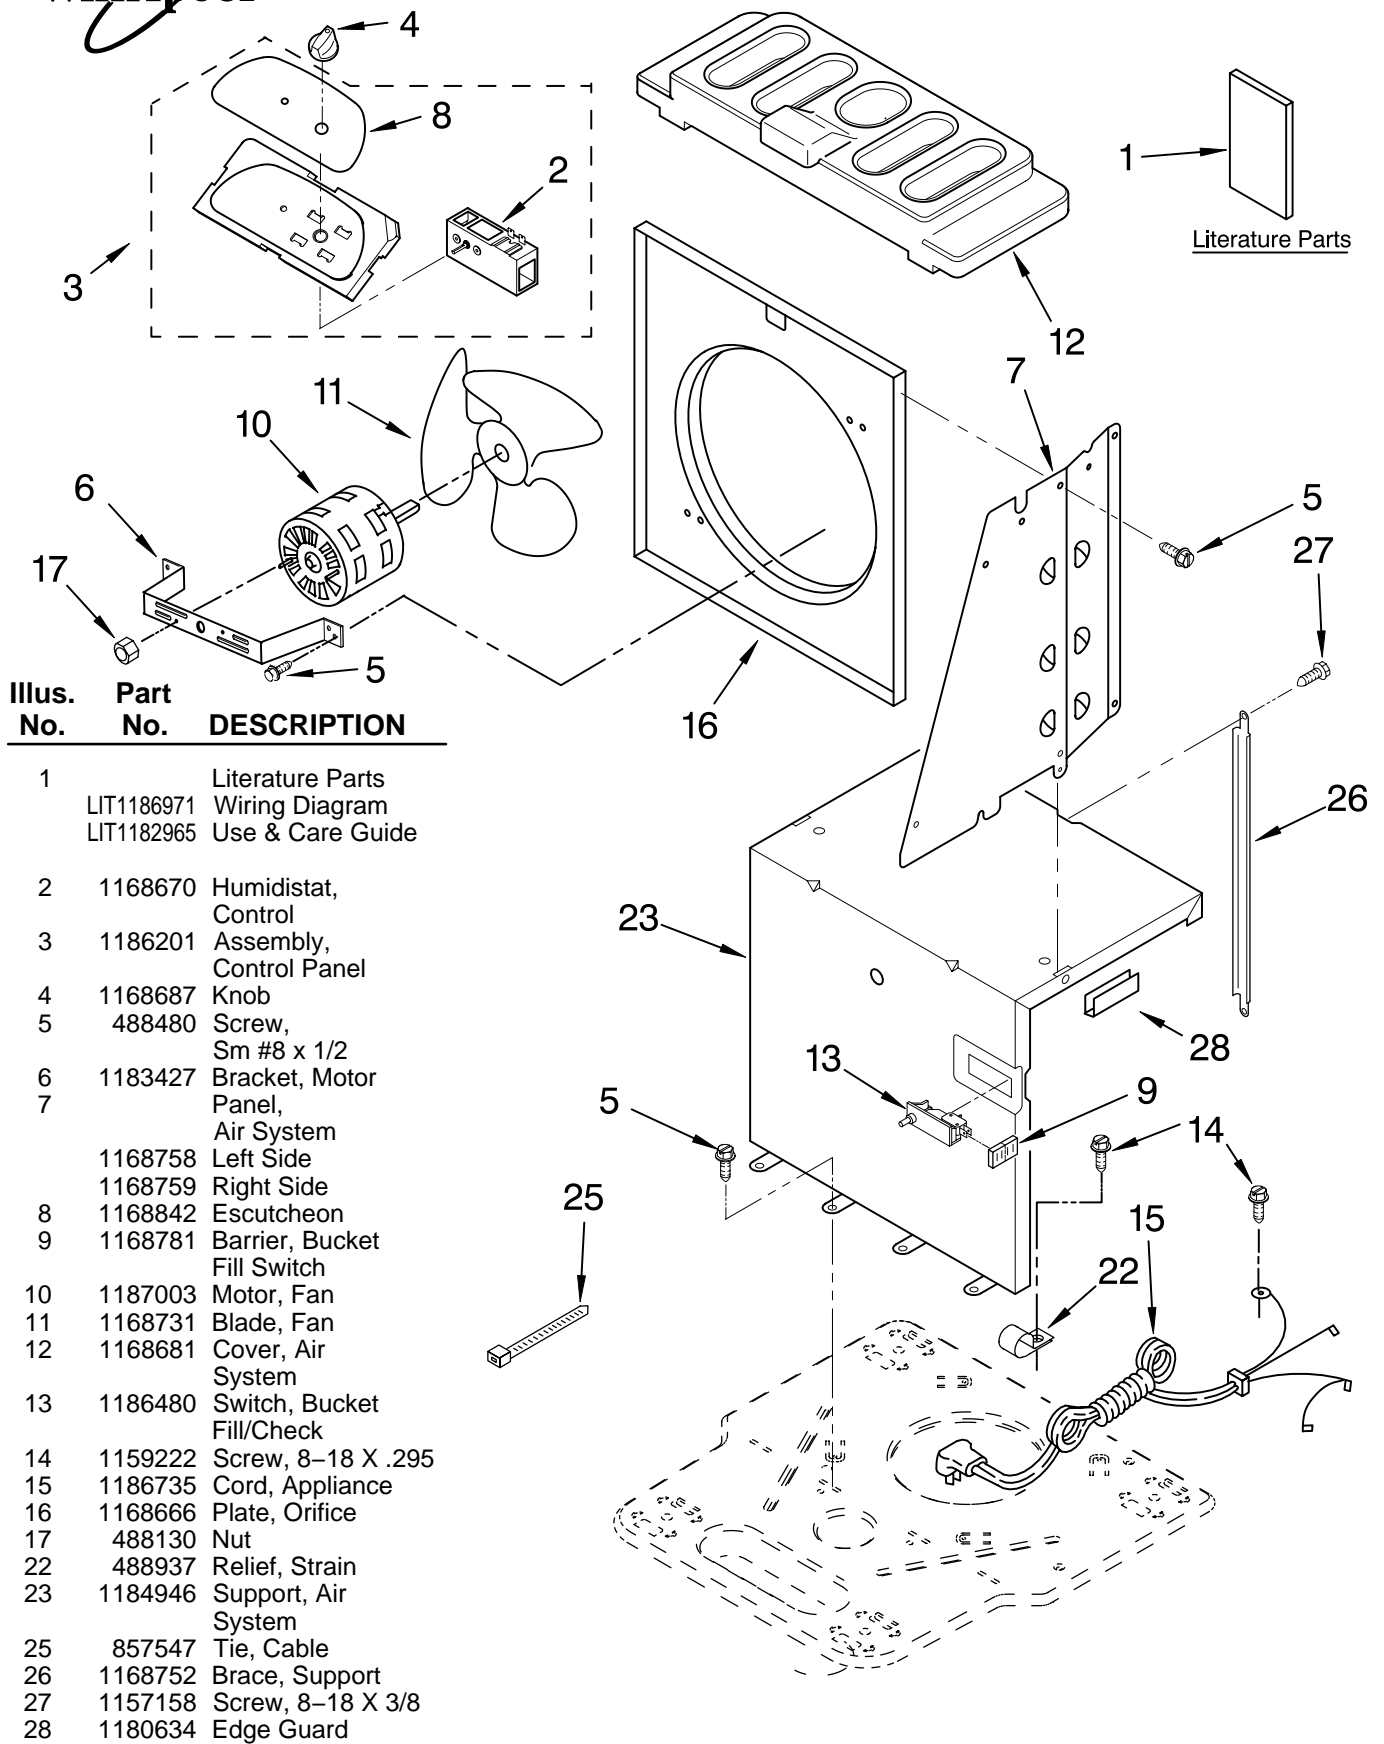

# AIR FLOW AND CONTROL PARTS

For Model: AD25BBL7

DEHUMIDIFIER

Illus. No.	Part No.	DESCRIPTION
1	LIT1186971 LIT1182965	Literature Parts Wiring Diagram Use & Care Guide
2	1168670	Humidistat, Control
3	1186201	Assembly, Control Panel
4	1168687	Knob
5	488480	Screw, Sm #8 x 1/2
6	1183427	Bracket, Motor Panel,
7	1168758 1168759	Air System Left Side Right Side
8	1168842	Escutcheon
9	1168781	Barrier, Bucket Fill Switch
10	1187003	Motor, Fan
11	1168731	Blade, Fan
12	1168681	Cover, Air System
13	1186480	Switch, Bucket Fill/Check
14	1159222	Screw, 8-18 X .295
15	1186735	Cord, Appliance
16	1168666	Plate, Orifice
17	488130	Nut
22	488937	Relief, Strain
23	1184946	Support, Air System
25	857547	Tie, Cable
26	1168752	Brace, Support
27	1157158	Screw, 8-18 X 3/8
28	1180634	Edge Guard

# UNIT PARTS

For Model: AD25BBL7

Illus. No.	Part No.	DESCRIPTION
2	1186725	Tube, Restrictor
3	1162526	Strainer
4	8031222	Bend, Return (5)
7	1186715	Condenser
8	708531	Bend, Return (2)
10	1186958	Overload, Protector
11	1186128	Nut, Terminal Cover
12	1184748	Cover, Terminal
13	1182120	Gasket, Nut
14	1186718	Evaporator
15	488480	Screw, 8 x 1/2 (4)

# CABINET PARTS

For Model: AD25BBL7

Illus. No.	Part No.	DESCRIPTION
1	1186822	Cabinet
3	1186430	Clip, Float
4	1168652	Cover, Top
5	1182600	Cover, Front
6	1172075	Float
8	1182080	Bucket, Condensate
10	1168744	Screw