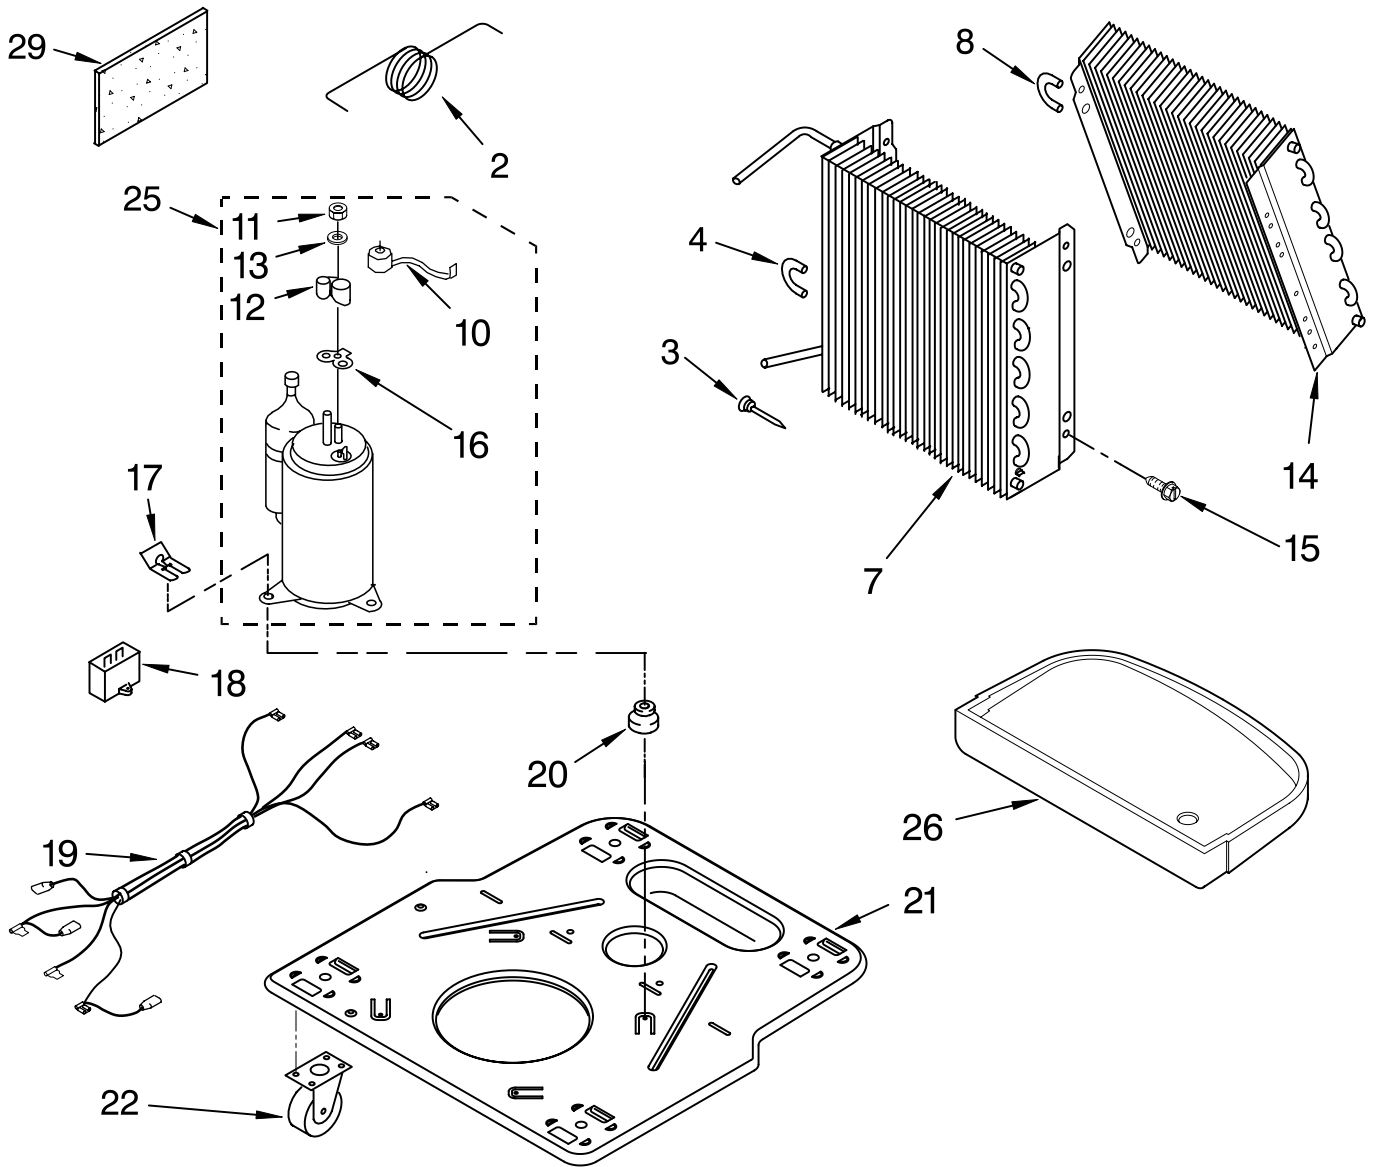

# AIR FLOW AND CONTROL PARTS

For Model: AD25BBL7

DEHUMIDIFIER

Illus. No.	Part No.	DESCRIPTION
1	LIT1186971 LIT1182965	Literature Parts Wiring Diagram Use & Care Guide
2	1168670	Humidistat, Control
3	1186201	Assembly, Control Panel
4	1168687	Knob
5	488480	Screw, Sm #8 x 1/2
6	1183427	Bracket, Motor Panel,
7	1168758 1168759	Air System Left Side Right Side
8	1168842	Escutcheon
9	1168781	Barrier, Bucket Fill Switch
10	1187003	Motor, Fan
11	1168731	Blade, Fan
12	1168681	Cover, Air System
13	1186480	Switch, Bucket Fill/Check
14	1159222	Screw, 8-18 X .295
15	1186735	Cord, Appliance
16	1168666	Plate, Orifice
17	488130	Nut
22	488937	Relief, Strain
23	1184946	Support, Air System
25	857547	Tie, Cable
26	1168752	Brace, Support
27	1157158	Screw, 8-18 X 3/8
28	1180634	Edge Guard

# UNIT PARTS

For Model: AD25BBL7

Illus. No.	Part No.	DESCRIPTION
2	1186725	Tube, Restrictor
3	1162526	Strainer
4	8031222	Bend, Return (5)
7	1186715	Condenser
8	708531	Bend, Return (2)
10	1186958	Overload, Protector
11	1186128	Nut, Terminal Cover
12	1184748	Cover, Terminal
13	1182120	Gasket, Nut
14	1186718	Evaporator
15	488480	Screw, 8 x 1/2 (4)