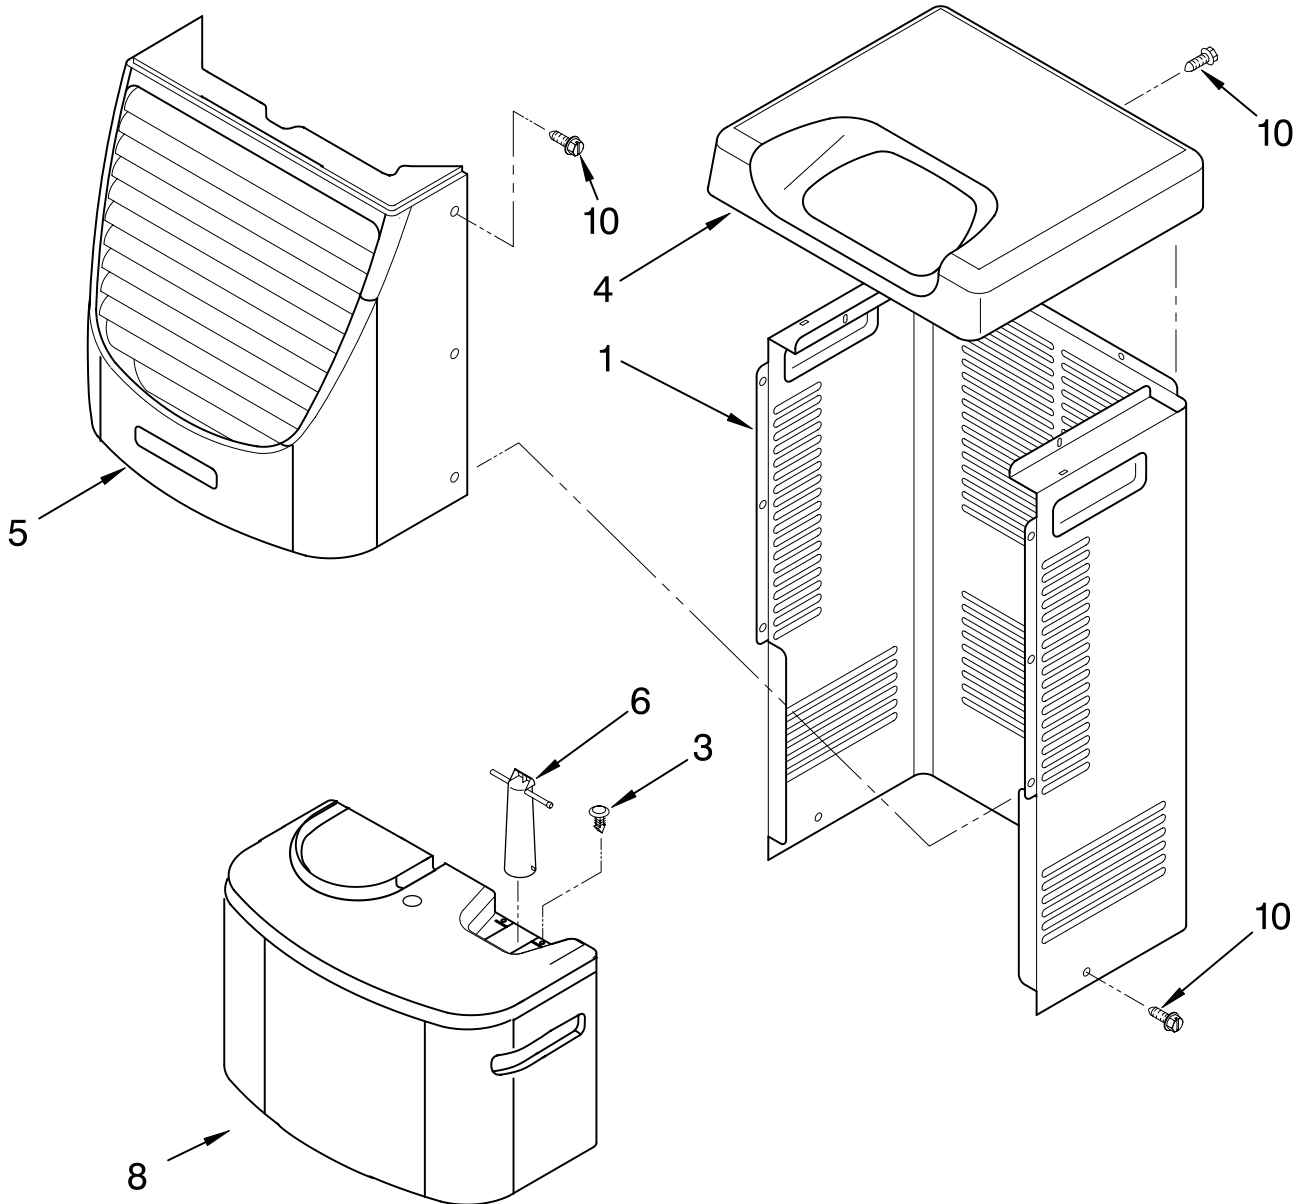

CABINET PARTS

For Model: AD25BBL7

Illus. No.	Part No.	DESCRIPTION
1	1186822	Cabinet
3	1186430	Clip, Float
4	1168652	Cover, Top
5	1182600	Cover, Front
6	1172075	Float
8	1182080	Bucket, Condensate
10	1168744	Screw

Illus. No.	Part No.	DESCRIPTION
Following Parts Not Illustrated and Optional Parts Not Included		
	484310	Epoxy, Tube (Aluminum Repair)
	505168	Tape, No Drip Valve, Access

Illus. No.	Part No.	DESCRIPTION
	978025	1/4" Tube O.D.
	978026	5/16" Tube O.D.
	978027	3/8" Tube O.D.
	978028	1/2" Tube O.D.
	978029	5/8" Tube O.D.
	978030	3/4" Tube O.D.
	978865	Seal, Ring Access Valve (20 Pack)

FOR ORDERING INFORMATION REFER TO PARTS PRICE LIST