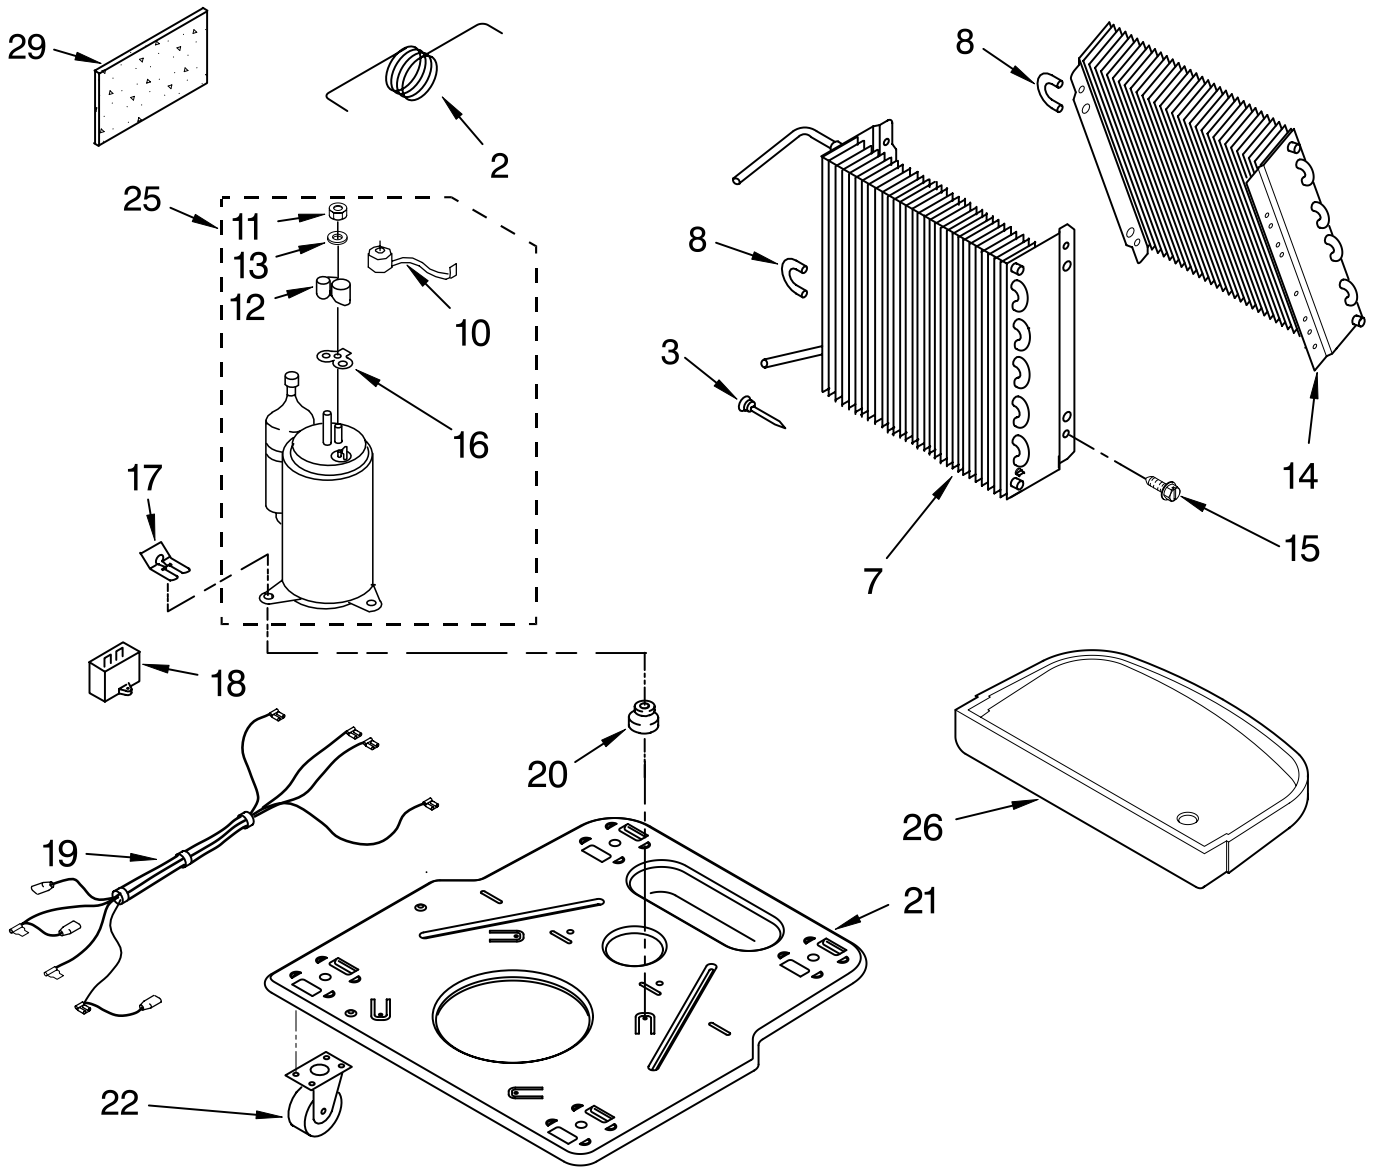

# AIR FLOW AND CONTROL PARTS

For Model: AD25BBL8

DEHUMIDIFIER

Literature Parts

Illus. No.	Part No.	DESCRIPTION
1	LIT1186971 LIT1182965	Literature Parts Wiring Diagram Use & Care Guide
2	1168670	Humidistat, Control
3	1186201	Assembly, Control Panel
4	1168687	Knob
5	488480	Screw, Sm #8 x 1/2
6	1183427	Bracket, Motor Panel, Air System
7	1168758 1168759	Left Side Right Side
8	1168842	Escutcheon
9	1168781	Barrier, Bucket Fill Switch
10	1187003	Motor, Fan
11	1168731	Blade, Fan
12	1168681	Cover, Air System
13	1186480	Switch, Bucket Fill/Check
14	1159222	Screw, 8-18 X .295
15	1186735	Cord, Appliance
16	1168666	Plate, Orifice
17	488130	Nut
22	488937	Relief, Strain
23	1184946	Support, Air System
25	857547	Tie, Cable
26	1168752	Brace, Support
27	1157158	Screw, 8-18 X 3/8
28	1180634	Edge Guard

# UNIT PARTS

For Model: AD25BBL8

Illus. No.	Part No.	DESCRIPTION
2	1186725	Tube, Restrictor
3	1162526	Strainer
7	1187540	Condenser
8	708531	Bend, Return (2)
10	1186958	Overload, Protector
11	1186128	Nut, Terminal Cover
12	1184748	Cover, Terminal