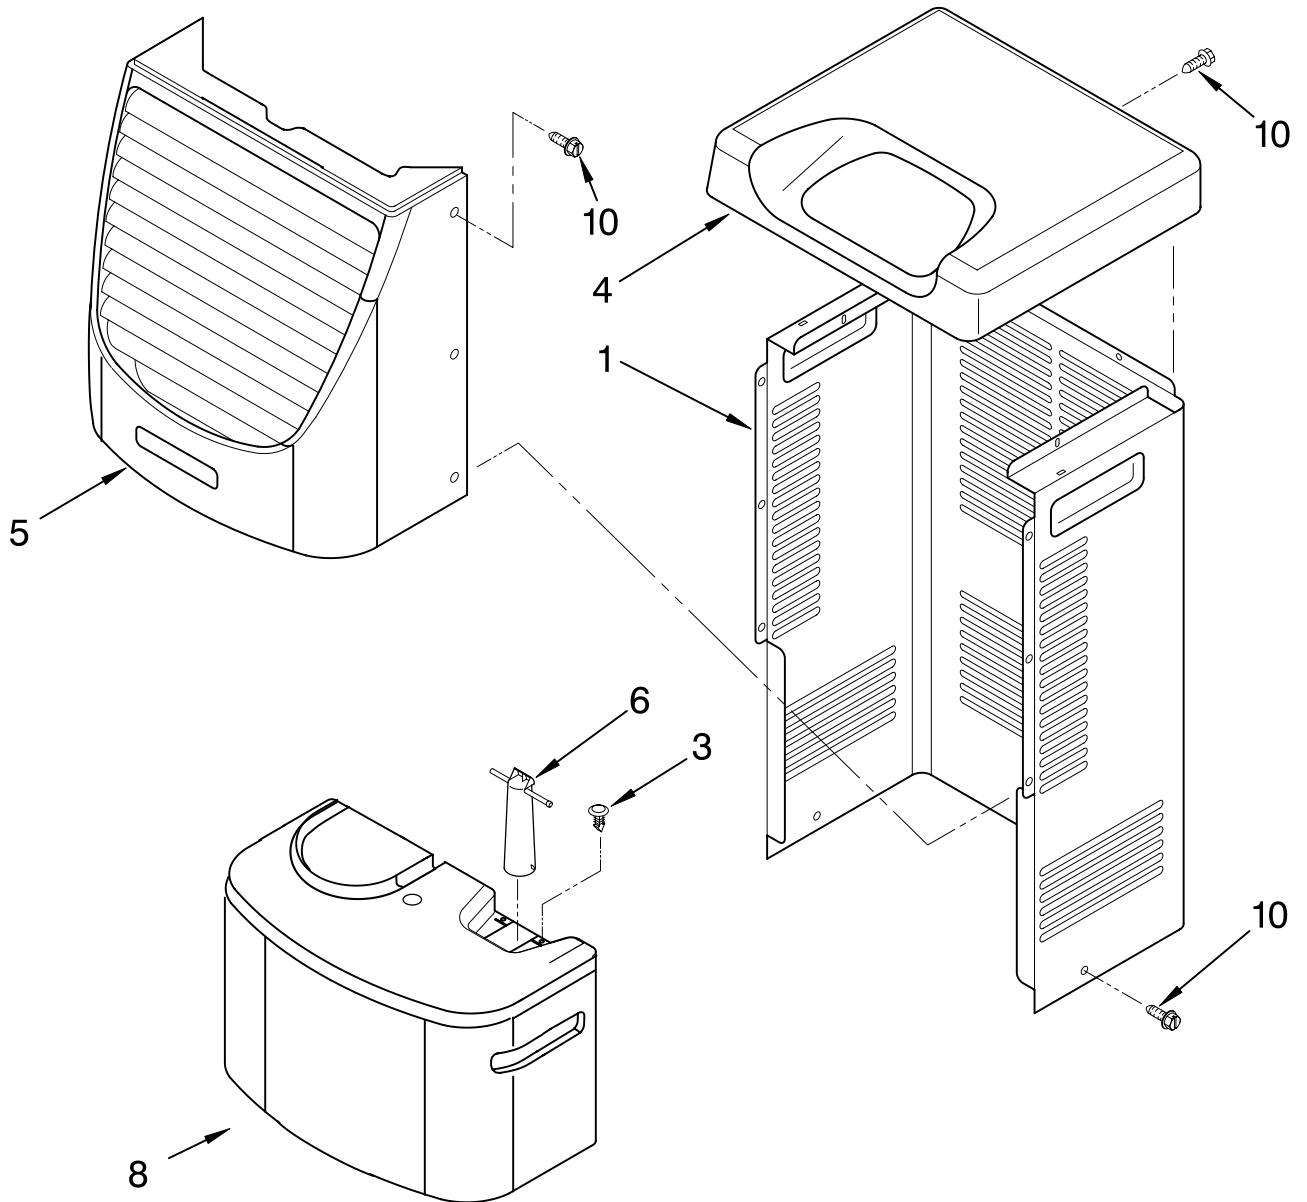

Illus. No.	Part No.	DESCRIPTION
25	1187681	Compressor, (Complete Assembly)
26	1168761	Pan, Drain
29	1184625	Insulation (Restrictor Tube)

# CABINET PARTS

For Model: AD25BBL8

Illus. No.	Part No.	DESCRIPTION	Illus. No.	Part No.	DESCRIPTION	Illus. No.	Part No.	DESCRIPTION
1	1186822	Cabinet	Following Parts Not Illustrated and Optional Parts Not Included			978025	1/4" Tube O.D.	
3	1186430	Clip, Float				978026	5/16" Tube O.D.	
4	1168652	Cover, Top	484310	Epoxy, Tube (Aluminum Repair)	978027	3/8" Tube O.D.		
5	1182600	Cover, Front	505168	Tape, No Drip Valve, Access	978028	1/2" Tube O.D.		
6	1172075	Float			978029	5/8" Tube O.D.		
8	1182080	Bucket, Condensate			978030	3/4" Tube O.D.		
10	1168744	Screw			978865	Seal, Ring Access Valve (20 Pack)		