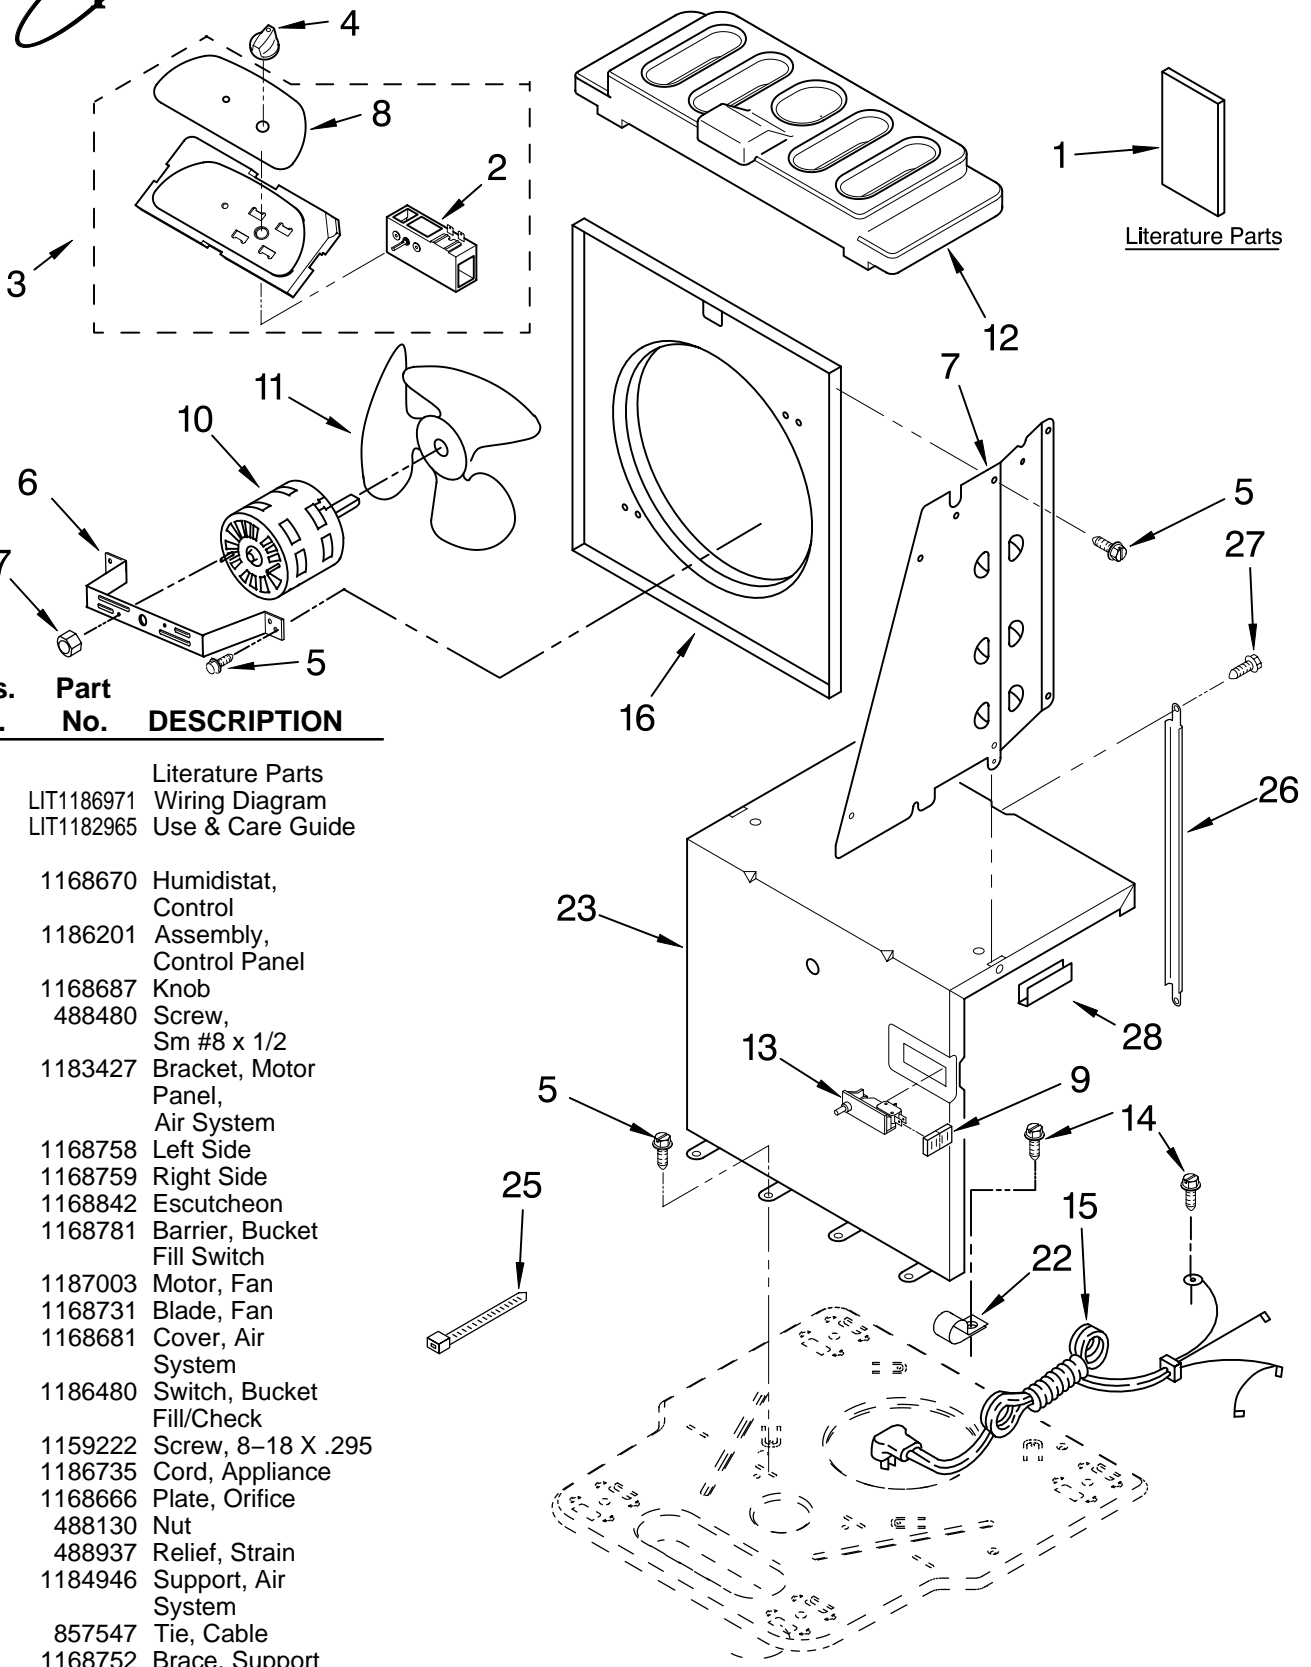

# WHIRLPOOL AD25BBL8 Owner's Manual

[Shop genuine replacement parts for WHIRLPOOL  
AD25BBL8](#)

[Find Your WHIRLPOOL Dehumidifier Parts - Select From 309 Models](#)

----- Manual continues below -----

# AIR FLOW AND CONTROL PARTS

For Model: AD25BBL8

DEHUMIDIFIER

Literature Parts

Illus. No.	Part No.	DESCRIPTION
1	LIT1186971 LIT1182965	Literature Parts Wiring Diagram Use & Care Guide
2	1168670	Humidistat, Control
3	1186201	Assembly, Control Panel
4	1168687	Knob
5	488480	Screw, Sm #8 x 1/2
6	1183427	Bracket, Motor Panel, Air System
7	1168758 1168759	Left Side Right Side
8	1168842	Escutcheon
9	1168781	Barrier, Bucket Fill Switch
10	1187003	Motor, Fan
11	1168731	Blade, Fan
12	1168681	Cover, Air System
13	1186480	Switch, Bucket Fill/Check
14	1159222	Screw, 8-18 X .295
15	1186735	Cord, Appliance
16	1168666	Plate, Orifice
17	488130	Nut
22	488937	Relief, Strain
23	1184946	Support, Air System
25	857547	Tie, Cable
26	1168752	Brace, Support
27	1157158	Screw, 8-18 X 3/8
28	1180634	Edge Guard

# UNIT PARTS

For Model: AD25BBL8

Illus. No.	Part No.	DESCRIPTION
2	1186725	Tube, Restrictor
3	1162526	Strainer
7	1187540	Condenser
8	708531	Bend, Return (2)
10	1186958	Overload, Protector
11	1186128	Nut, Terminal Cover
12	1184748	Cover, Terminal

# CABINET PARTS

For Model: AD25BBL8

Illus. No.	Part No.	DESCRIPTION	Illus. No.	Part No.	DESCRIPTION	Illus. No.	Part No.	DESCRIPTION
1	1186822	Cabinet	Following Parts Not Illustrated and Optional Parts Not Included			978025	1/4" Tube O.D.	
3	1186430	Clip, Float				978026	5/16" Tube O.D.	
4	1168652	Cover, Top	484310	Epoxy, Tube (Aluminum Repair)	978027	3/8" Tube O.D.		
5	1182600	Cover, Front	505168	Tape, No Drip Valve, Access	978028	1/2" Tube O.D.		
6	1172075	Float			978029	5/8" Tube O.D.		
8	1182080	Bucket, Condensate			978030	3/4" Tube O.D.		
10	1168744	Screw			978865	Seal, Ring Access Valve (20 Pack)		