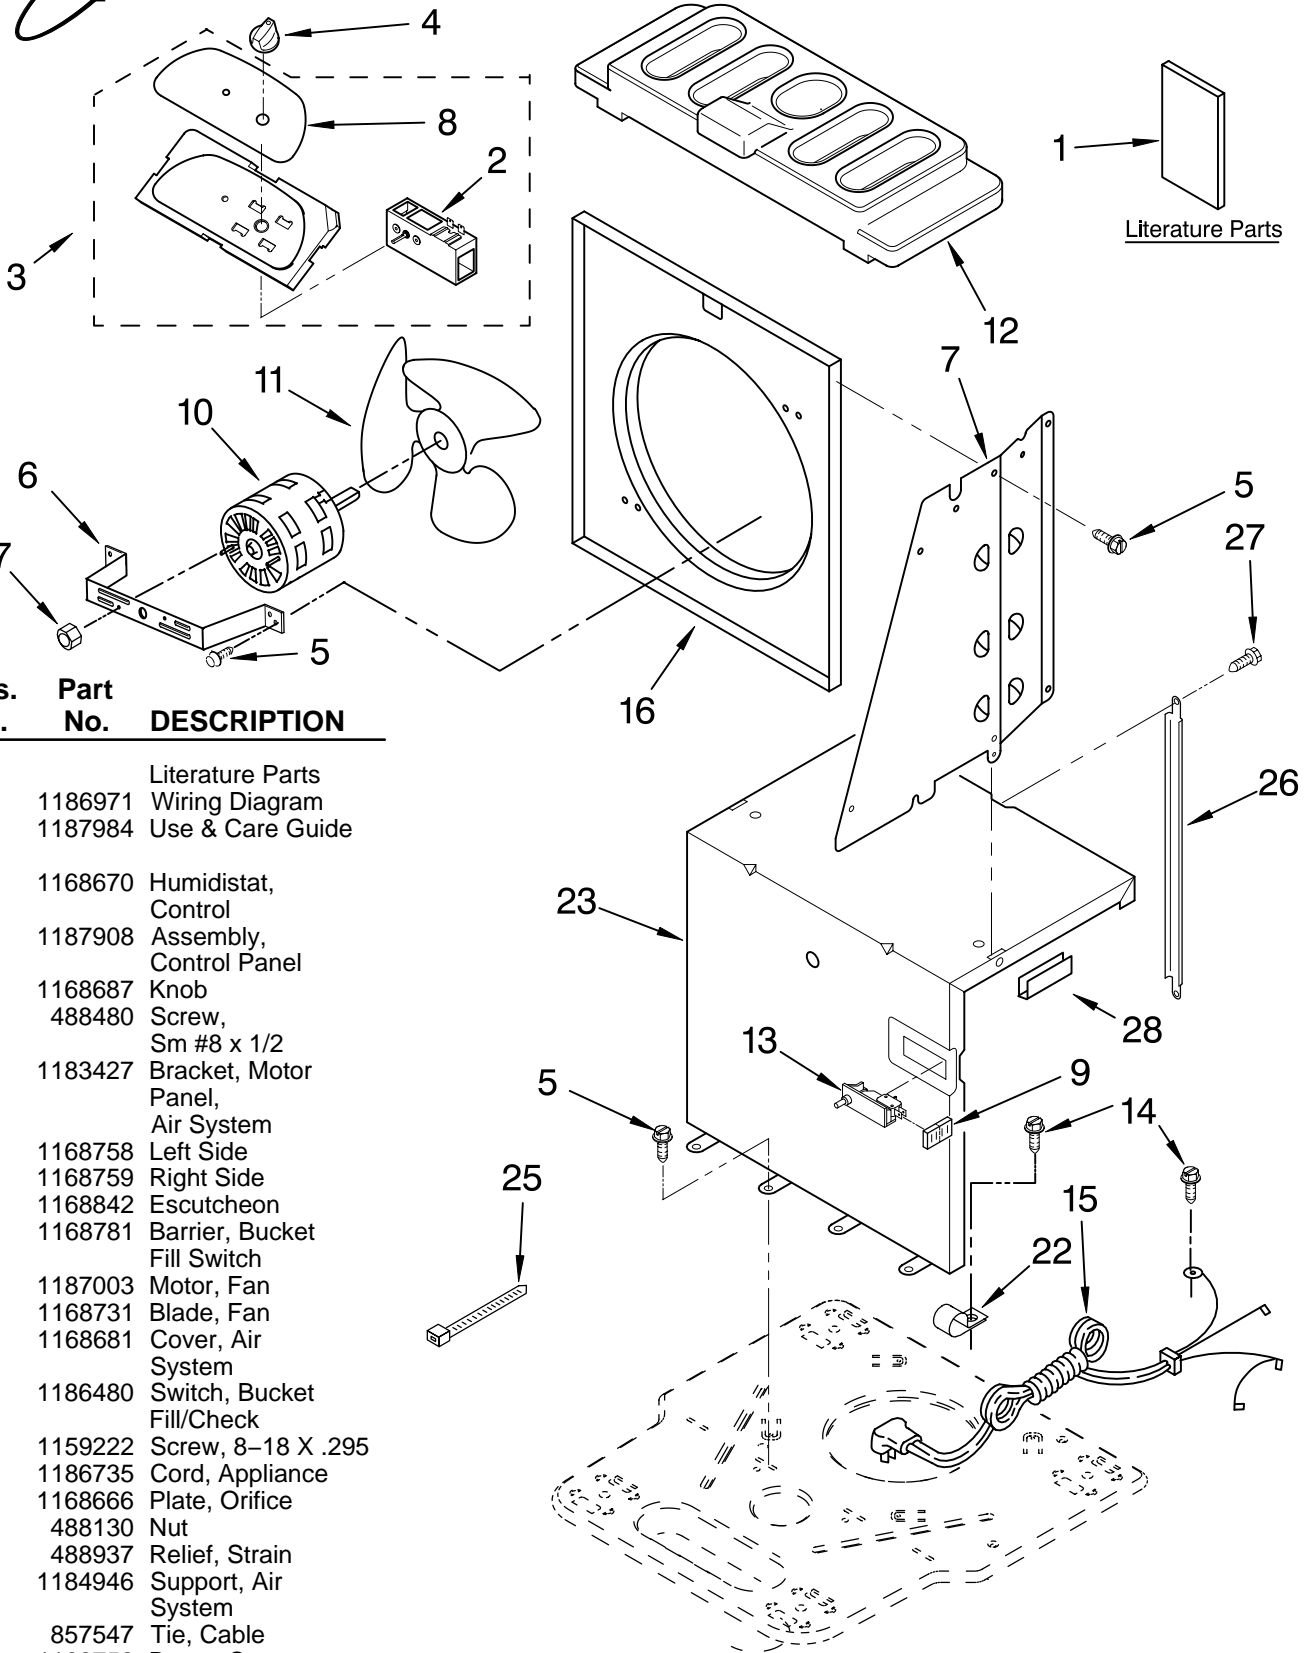

----- Manual continues below -----

AIR FLOW AND CONTROL PARTS

For Model: AD25BBR0

DEHUMIDIFIER

Illus. No.	Part No.	DESCRIPTION
1	1186971 1187984	Literature Parts Wiring Diagram Use & Care Guide
2	1168670	Humidistat, Control
3	1187908	Assembly, Control Panel
4	1168687	Knob
5	488480	Screw, Sm #8 x 1/2
6	1183427	Bracket, Motor Panel,
7	1168758 1168759	Air System Left Side Right Side
8	1168842	Escutcheon
9	1168781	Barrier, Bucket Fill Switch
10	1187003	Motor, Fan
11	1168731	Blade, Fan
12	1168681	Cover, Air System
13	1186480	Switch, Bucket Fill/Check
14	1159222	Screw, 8-18 X .295
15	1186735	Cord, Appliance
16	1168666	Plate, Orifice
17	488130	Nut
22	488937	Relief, Strain
23	1184946	Support, Air System
25	857547	Tie, Cable
26	1168752	Brace, Support
27	1157158	Screw, 8-18 X 3/8
28	1180634	Edge Guard

FOR ORDERING INFORMATION REFER TO PARTS PRICE LIST

UNIT PARTS

For Model: AD25BBR0

Illus. No.	Part No.	DESCRIPTION
2	1186725	Tube, Restrictor
3	1162526	Strainer
7	1187540	Condenser
8	708531	Bend, Return (2)
10	1186958	Overload, Protector
11	1186128	Nut, Terminal Cover
12	1184748	Cover, Terminal
13	1182120	Gasket, Nut
14	1186718	Evaporator

Illus. No.	Part No.	DESCRIPTION
15	488480	Screw, 8 x 1/2 (4)
16	1182118	Gasket, Terminal Cover
17	8011446	Clip, Compressor
18	1186186	Capacitor
19	1186726	Harness, Wire
20	950212	Grommet (3)
21	1186674	Base
22	1164241	Caster (4)

CABINET PARTS

For Model: AD25BBR0

Illus. No.	Part No.	DESCRIPTION
1	1186822	Cabinet
3	1186430	Clip, Float
4	1168652	Cover, Top
5	1182600	Cover, Front
6	1172075	Float
8	1182080	Bucket, Condensate
10	1168744	Screw