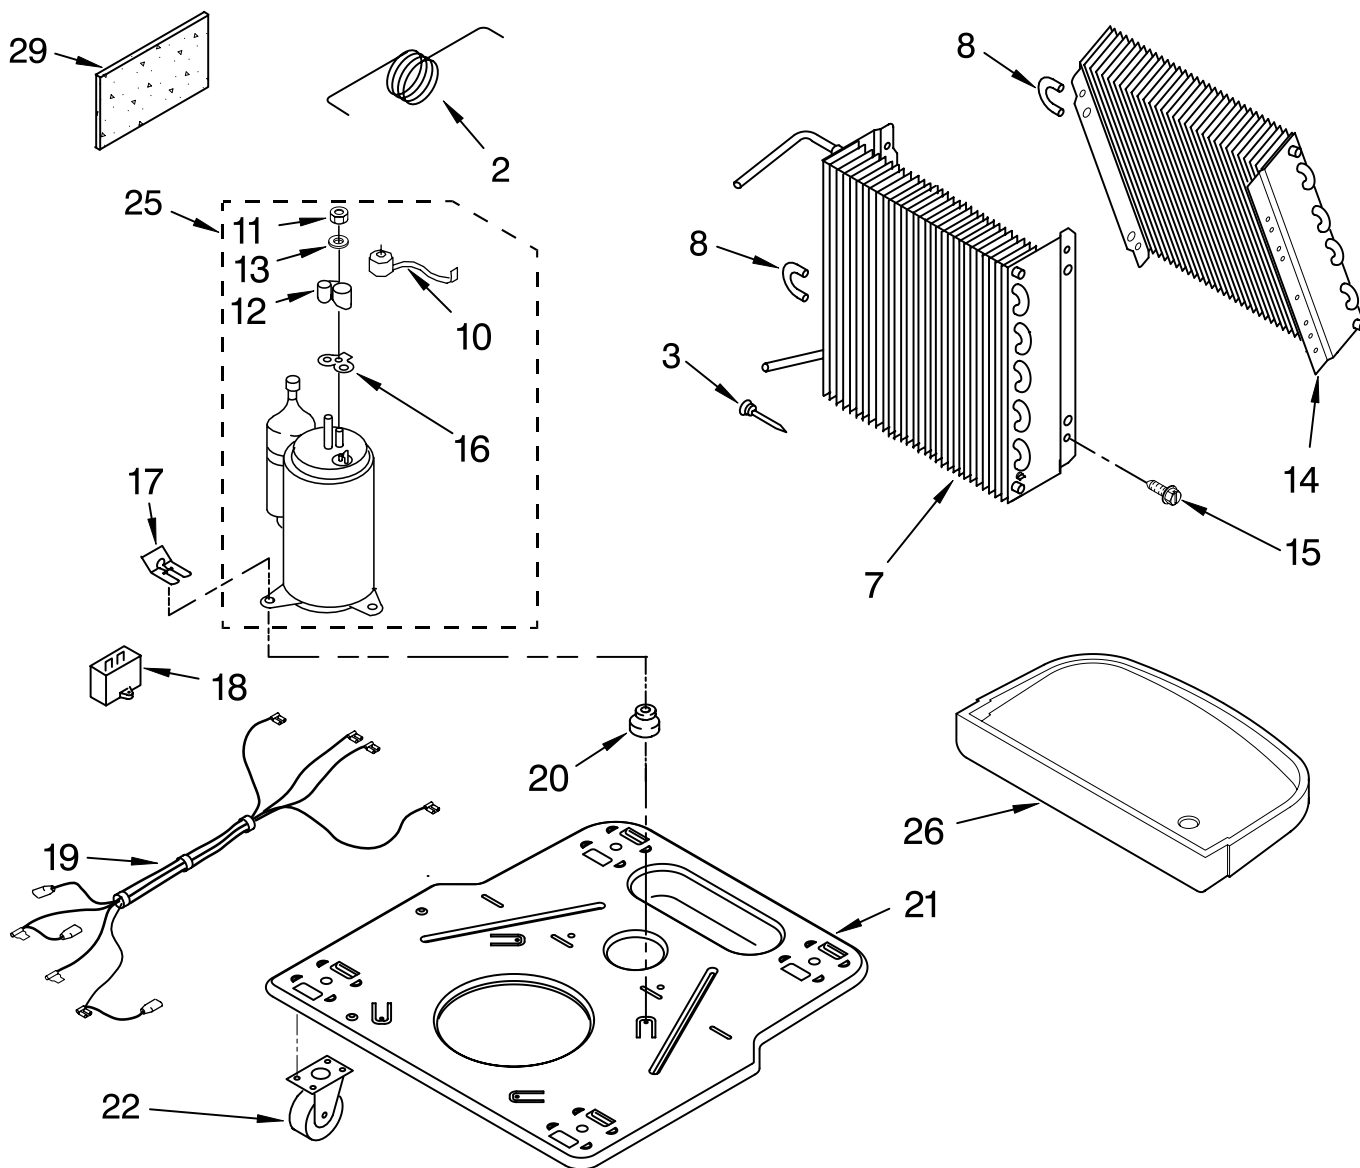

----- Manual continues below -----

AIR FLOW AND CONTROL PARTS

For Model: AD25BBR0

DEHUMIDIFIER

Illus. No.	Part No.	DESCRIPTION
1	1186971 1187984	Literature Parts Wiring Diagram Use & Care Guide
2	1168670	Humidistat, Control
3	1187908	Assembly, Control Panel
4	1168687	Knob
5	488480	Screw, Sm #8 x 1/2
6	1183427	Bracket, Motor Panel,
7	1168758 1168759	Air System Left Side Right Side
8	1168842	Escutcheon
9	1168781	Barrier, Bucket Fill Switch
10	1187003	Motor, Fan
11	1168731	Blade, Fan
12	1168681	Cover, Air System
13	1186480	Switch, Bucket Fill/Check
14	1159222	Screw, 8-18 X .295
15	1186735	Cord, Appliance
16	1168666	Plate, Orifice
17	488130	Nut
22	488937	Relief, Strain
23	1184946	Support, Air System
25	857547	Tie, Cable
26	1168752	Brace, Support
27	1157158	Screw, 8-18 X 3/8
28	1180634	Edge Guard

FOR ORDERING INFORMATION REFER TO PARTS PRICE LIST

UNIT PARTS

For Model: AD25BBR0

Illus. No.	Part No.	DESCRIPTION
2	1186725	Tube, Restrictor
3	1162526	Strainer
7	1187540	Condenser
8	708531	Bend, Return (2)
10	1186958	Overload, Protector
11	1186128	Nut, Terminal Cover
12	1184748	Cover, Terminal
13	1182120	Gasket, Nut
14	1186718	Evaporator

Illus. No.	Part No.	DESCRIPTION
15	488480	Screw, 8 x 1/2 (4)
16	1182118	Gasket, Terminal Cover
17	8011446	Clip, Compressor
18	1186186	Capacitor
19	1186726	Harness, Wire
20	950212	Grommet (3)
21	1186674	Base
22	1164241	Caster (4)

CABINET PARTS

For Model: AD25BBR0

Illus. No.	Part No.	DESCRIPTION
1	1186822	Cabinet
3	1186430	Clip, Float
4	1168652	Cover, Top
5	1182600	Cover, Front
6	1172075	Float
8	1182080	Bucket, Condensate
10	1168744	Screw