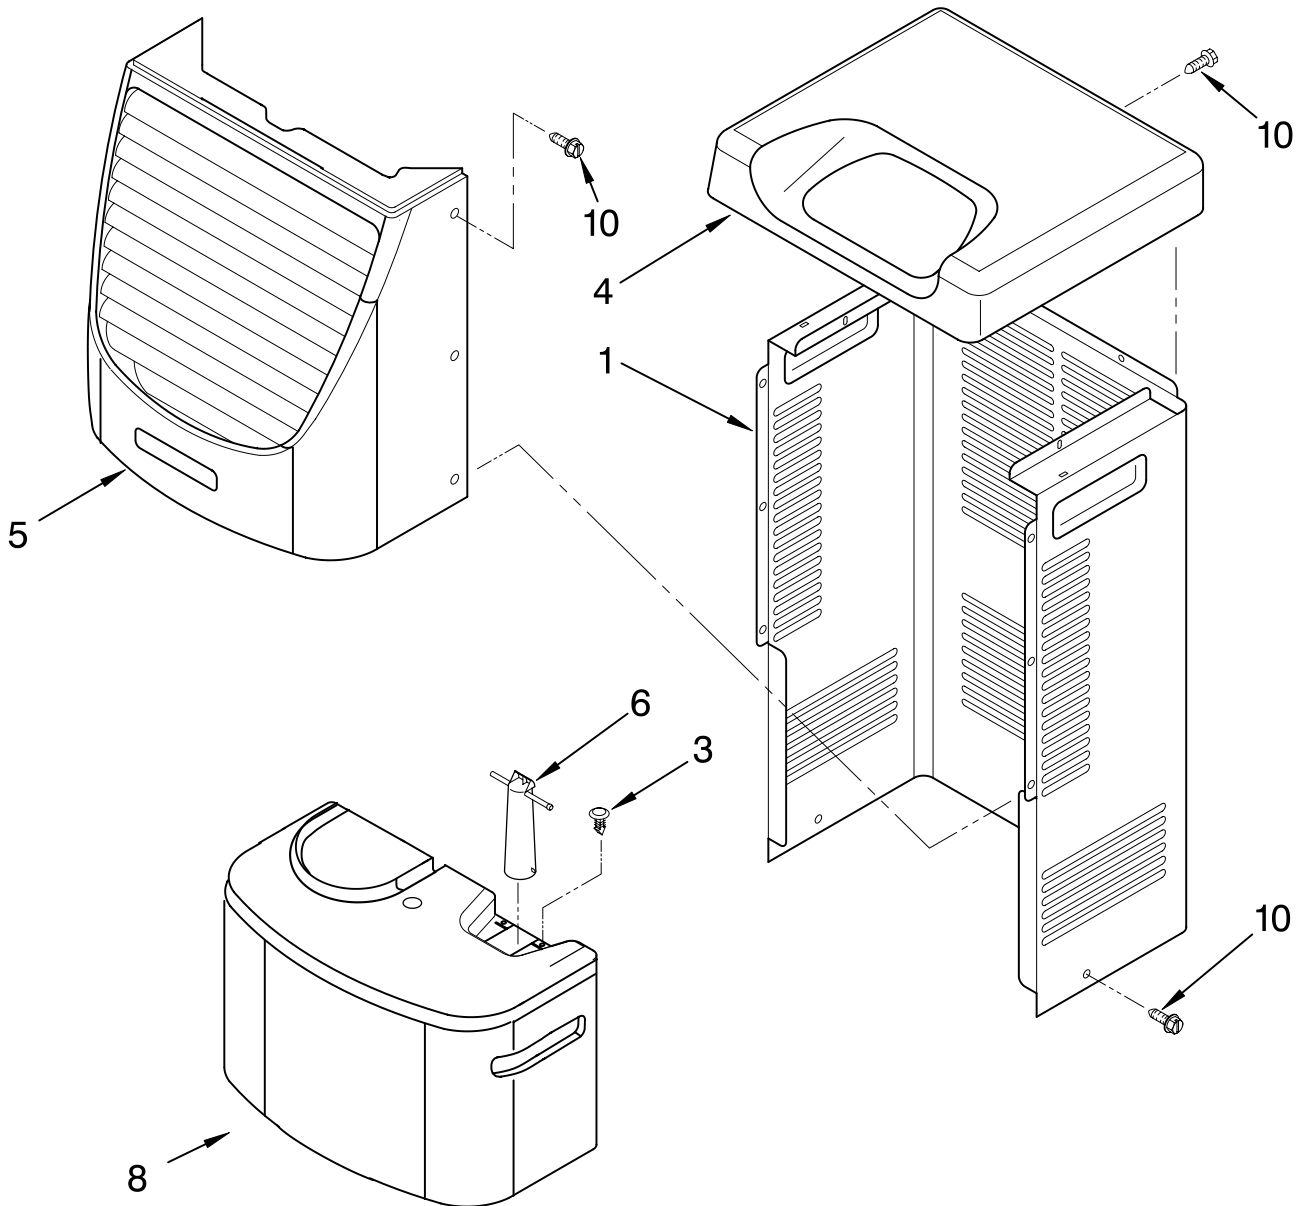

----- Manual continues below -----

AIR FLOW AND CONTROL PARTS

For Model: AD25BBR0

DEHUMIDIFIER

Illus. No.	Part No.	DESCRIPTION
1	1186971 1187984	Literature Parts Wiring Diagram Use & Care Guide
2	1168670	Humidistat, Control
3	1187908	Assembly, Control Panel
4	1168687	Knob
5	488480	Screw, Sm #8 x 1/2
6	1183427	Bracket, Motor Panel,
7	1168758 1168759	Air System Left Side Right Side
8	1168842	Escutcheon
9	1168781	Barrier, Bucket Fill Switch
10	1187003	Motor, Fan
11	1168731	Blade, Fan
12	1168681	Cover, Air System
13	1186480	Switch, Bucket Fill/Check
14	1159222	Screw, 8-18 X .295
15	1186735	Cord, Appliance
16	1168666	Plate, Orifice
17	488130	Nut
22	488937	Relief, Strain
23	1184946	Support, Air System
25	857547	Tie, Cable
26	1168752	Brace, Support
27	1157158	Screw, 8-18 X 3/8
28	1180634	Edge Guard

Illus. No.	Part No.	DESCRIPTION
25	1187681	Compressor, (Complete Assembly)
26	1168761	Pan, Drain
29	1184625	Insulation (Restrictor Tube)

REFRIGERANT CHARGE

4.50 oz.
R-22

FOR ORDERING INFORMATION REFER TO PARTS PRICE LIST

CABINET PARTS

For Model: AD25BBR0

Illus. No.	Part No.	DESCRIPTION
1	1186822	Cabinet
3	1186430	Clip, Float
4	1168652	Cover, Top
5	1182600	Cover, Front
6	1172075	Float
8	1182080	Bucket, Condensate
10	1168744	Screw

Illus. No.	Part No.	DESCRIPTION
Following Parts Not Illustrated and Optional Parts Not Included		

484310	Epoxy, Tube (Aluminum Repair)
505168	Tape, No Drip Valve, Access

Illus. No.	Part No.	DESCRIPTION
	978025	1/4" Tube O.D.
	978026	5/16" Tube O.D.
	978027	3/8" Tube O.D.
	978028	1/2" Tube O.D.
	978029	5/8" Tube O.D.
	978030	3/4" Tube O.D.
	978865BULK	Seal, Ring Access Valve (20 Pack)