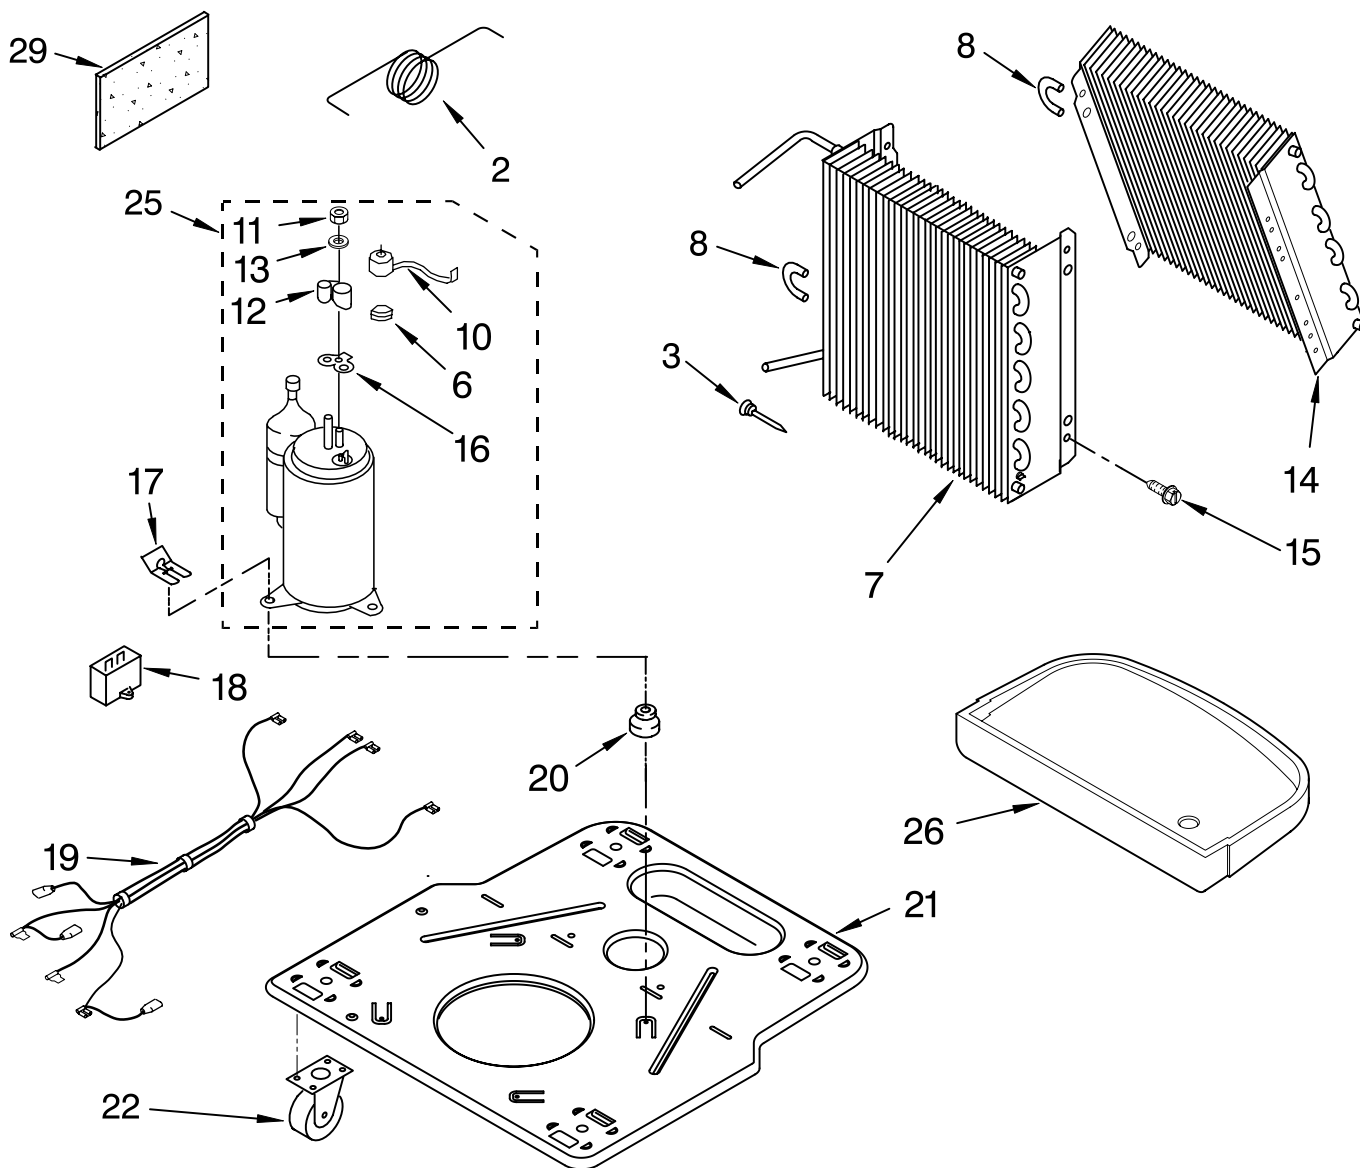

# AIR FLOW AND CONTROL PARTS

For Model: AD25BBR1

DEHUMIDIFIER

Illus. No.	Part No.	DESCRIPTION
1	1186971 1187984	Literature Parts Wiring Diagram Use & Care Guide
2	1168670	Humidistat, Control
3	1187908	Assembly, Control Panel
4	1168687	Knob
5	488480	Screw, Sm #8 x 1/2
6	1183427	Bracket, Motor Panel,
7	1168758 1168759	Air System Left Side Right Side
8	1187909	Escutcheon
9	1168781	Barrier, Bucket Fill Switch
10	1187003	Motor, Fan
11	1168731	Blade, Fan
12	1168681	Cover, Air System
13	1186480	Switch, Bucket Fill/Check
14	1159222	Screw, 8-18 X .295
15	1186735	Cord, Appliance
16	1168666	Plate, Orifice
17	488130	Nut
22	488937	Relief, Strain
23	1184946	Support, Air System
25	857547	Tie, Cable
26	1168752	Brace, Support
27	1157158	Screw, 8-18 X 3/8
28	1180634	Edge Guard

# UNIT PARTS

For Model: AD25BBR1

Illus. No.	Part No.	DESCRIPTION
2	1168734	Tube, Restrictor
3	1162526	Strainer
6	1185795	Spring, Overload
7	1187540	Condenser
8	708531	Bend, Return (2)
10	1188185	Overload, Protector
11	1186030	Nut, Terminal Cover
12	1185792	Cover, Terminal
13	1185794	Washer, Nut