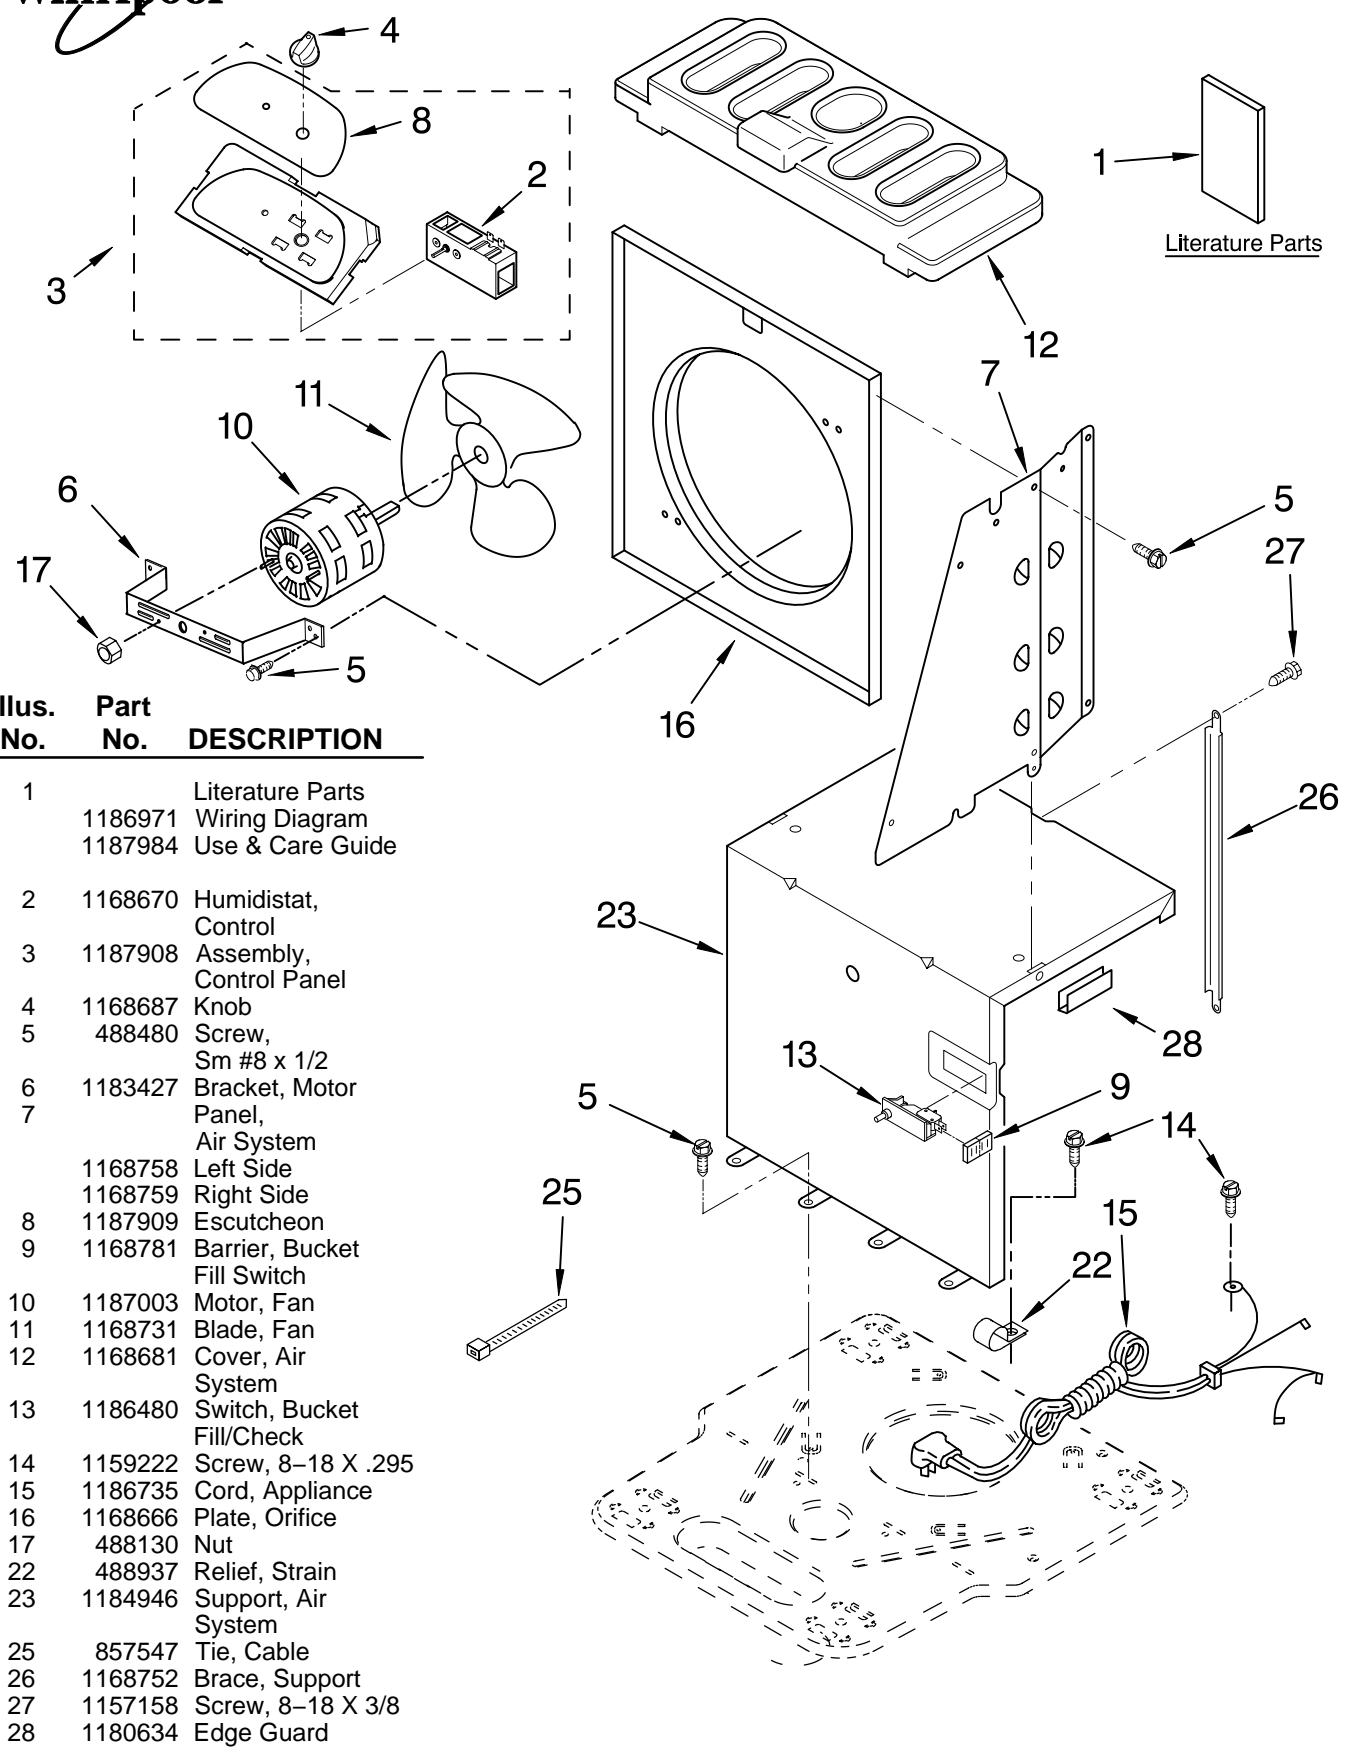

# WHIRLPOOL AD25BBR1 Owner's Manual

[Shop genuine replacement parts for WHIRLPOOL  
AD25BBR1](#)

[Find Your WHIRLPOOL Dehumidifier Parts - Select From 309 Models](#)

----- Manual continues below -----

# AIR FLOW AND CONTROL PARTS

For Model: AD25BBR1

DEHUMIDIFIER

Illus. No.	Part No.	DESCRIPTION
1	1186971 1187984	Literature Parts Wiring Diagram Use & Care Guide
2	1168670	Humidistat, Control
3	1187908	Assembly, Control Panel
4	1168687	Knob
5	488480	Screw, Sm #8 x 1/2
6	1183427	Bracket, Motor Panel,
7	1168758 1168759	Air System Left Side Right Side
8	1187909	Escutcheon
9	1168781	Barrier, Bucket Fill Switch
10	1187003	Motor, Fan
11	1168731	Blade, Fan
12	1168681	Cover, Air System
13	1186480	Switch, Bucket Fill/Check
14	1159222	Screw, 8-18 X .295
15	1186735	Cord, Appliance
16	1168666	Plate, Orifice
17	488130	Nut
22	488937	Relief, Strain
23	1184946	Support, Air System
25	857547	Tie, Cable
26	1168752	Brace, Support
27	1157158	Screw, 8-18 X 3/8
28	1180634	Edge Guard

# UNIT PARTS

For Model: AD25BBR1

Illus. No.	Part No.	DESCRIPTION
2	1168734	Tube, Restrictor
3	1162526	Strainer
6	1185795	Spring, Overload
7	1187540	Condenser
8	708531	Bend, Return (2)
10	1188185	Overload, Protector
11	1186030	Nut, Terminal Cover
12	1185792	Cover, Terminal
13	1185794	Washer, Nut

# CABINET PARTS

For Model: AD25BBR1

Illus. No.	Part No.	DESCRIPTION
1	1186822	Cabinet
3	1186430	Clip, Float
4	1168652	Cover, Top
5	1182600	Cover, Front
6	1172075	Float
8	1182080	Bucket, Condensate
10	1168744	Screw