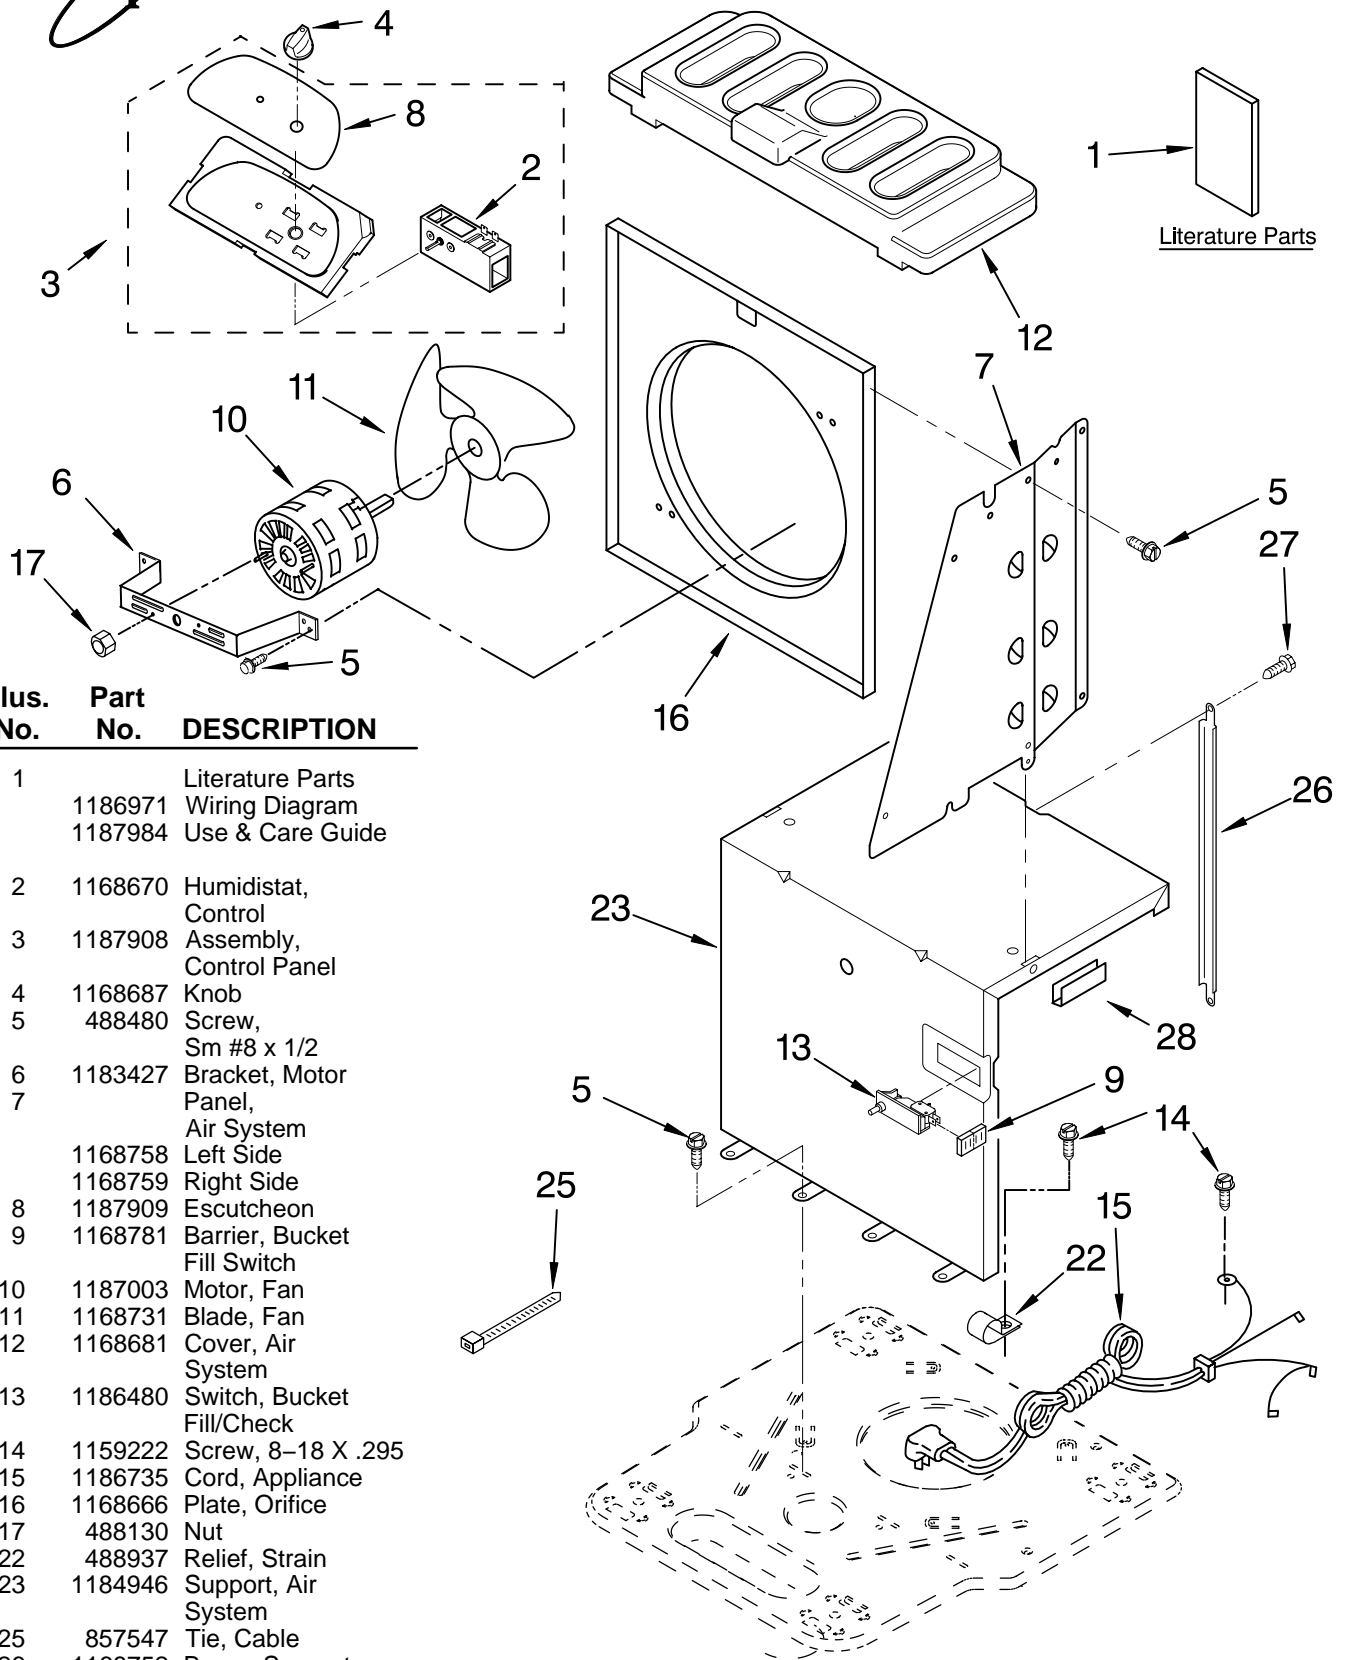

----- Manual continues below -----

AIR FLOW AND CONTROL PARTS

For Model: AD25BSR0

DEHUMIDIFIER

Illus. No.	Part No.	DESCRIPTION
1	1186971 1187984	Literature Parts Wiring Diagram Use & Care Guide
2	1168670	Humidistat, Control
3	1187908	Assembly, Control Panel
4	1168687	Knob
5	488480	Screw, Sm #8 x 1/2
6	1183427	Bracket, Motor Panel,
7	1168758 1168759	Air System Left Side Right Side
8	1187909	Escutcheon
9	1168781	Barrier, Bucket Fill Switch
10	1187003	Motor, Fan
11	1168731	Blade, Fan
12	1168681	Cover, Air System
13	1186480	Switch, Bucket Fill/Check
14	1159222	Screw, 8-18 X .295
15	1186735	Cord, Appliance
16	1168666	Plate, Orifice
17	488130	Nut
22	488937	Relief, Strain
23	1184946	Support, Air System
25	857547	Tie, Cable
26	1168752	Brace, Support
27	1157158	Screw, 8-18 X 3/8
28	1180634	Edge Guard

FOR ORDERING INFORMATION REFER TO PARTS PRICE LIST

UNIT PARTS

For Model: AD25BSR0

Illus. No.	Part No.	DESCRIPTION
2	1168734	Tube, Restrictor
3	1162526	Strainer
6	1185795	Spring, Overload
7	1187540	Condenser
8	708531	Bend, Return (2)
10	1188185	Overload, Protector
11	1186030	Nut, Terminal Cover
12	1185792	Cover, Terminal
13	1185794	Washer, Nut

Illus. No.	Part No.	DESCRIPTION
14	1186718	Evaporator
15	488480	Screw, 8 x 1/2 (4)
16	1185793	Gasket, Terminal Cover
17	8011446	Clip, Compressor
18	1188137	Capacitor
19	1186726	Harness, Wire
20	950212	Grommet (3)
21	1186674	Base
22	1164241	Caster (4)

CABINET PARTS

For Model: AD25BSR0

Illus. No.	Part No.	DESCRIPTION
1	1186822	Cabinet
3	1186430	Clip, Float
4	1168652	Cover, Top
5	1182600	Cover, Front
6	1172075	Float
8	1185357	Bucket, Condensate
10	1168744	Screw