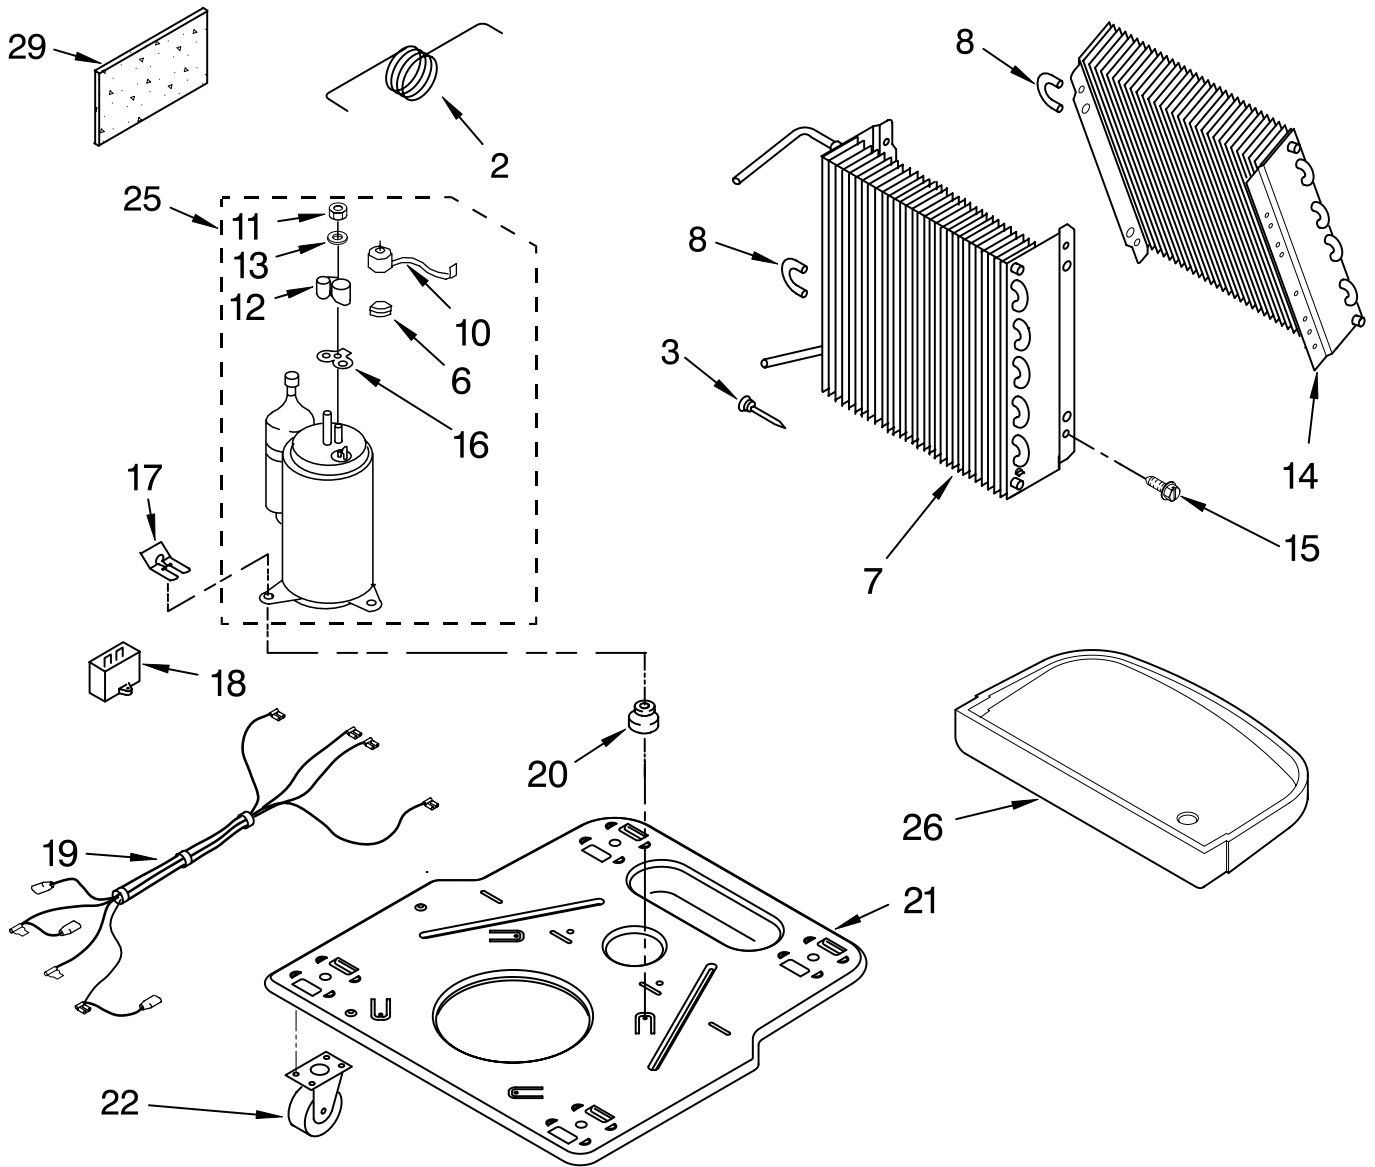

----- Manual continues below -----

AIR FLOW AND CONTROL PARTS

For Model: AD25BSR0

DEHUMIDIFIER

Illus. No.	Part No.	DESCRIPTION
1	1186971 1187984	Literature Parts Wiring Diagram Use & Care Guide
2	1168670	Humidistat, Control
3	1187908	Assembly, Control Panel
4	1168687	Knob
5	488480	Screw, Sm #8 x 1/2
6	1183427	Bracket, Motor Panel,
7	1168758 1168759	Air System Left Side Right Side
8	1187909	Escutcheon
9	1168781	Barrier, Bucket Fill Switch
10	1187003	Motor, Fan
11	1168731	Blade, Fan
12	1168681	Cover, Air System
13	1186480	Switch, Bucket Fill/Check
14	1159222	Screw, 8-18 X .295
15	1186735	Cord, Appliance
16	1168666	Plate, Orifice
17	488130	Nut
22	488937	Relief, Strain
23	1184946	Support, Air System
25	857547	Tie, Cable
26	1168752	Brace, Support
27	1157158	Screw, 8-18 X 3/8
28	1180634	Edge Guard

FOR ORDERING INFORMATION REFER TO PARTS PRICE LIST

UNIT PARTS

For Model: AD25BSR0

Illus. No.	Part No.	DESCRIPTION
2	1168734	Tube, Restrictor
3	1162526	Strainer
6	1185795	Spring, Overload
7	1187540	Condenser
8	708531	Bend, Return (2)
10	1188185	Overload, Protector
11	1186030	Nut, Terminal Cover
12	1185792	Cover, Terminal
13	1185794	Washer, Nut

Illus. No.	Part No.	DESCRIPTION
14	1186718	Evaporator
15	488480	Screw, 8 x 1/2 (4)
16	1185793	Gasket, Terminal Cover
17	8011446	Clip, Compressor
18	1188137	Capacitor
19	1186726	Harness, Wire
20	950212	Grommet (3)
21	1186674	Base
22	1164241	Caster (4)

CABINET PARTS

For Model: AD25BSR0

Illus. No.	Part No.	DESCRIPTION
1	1186822	Cabinet
3	1186430	Clip, Float
4	1168652	Cover, Top
5	1182600	Cover, Front
6	1172075	Float
8	1185357	Bucket, Condensate
10	1168744	Screw