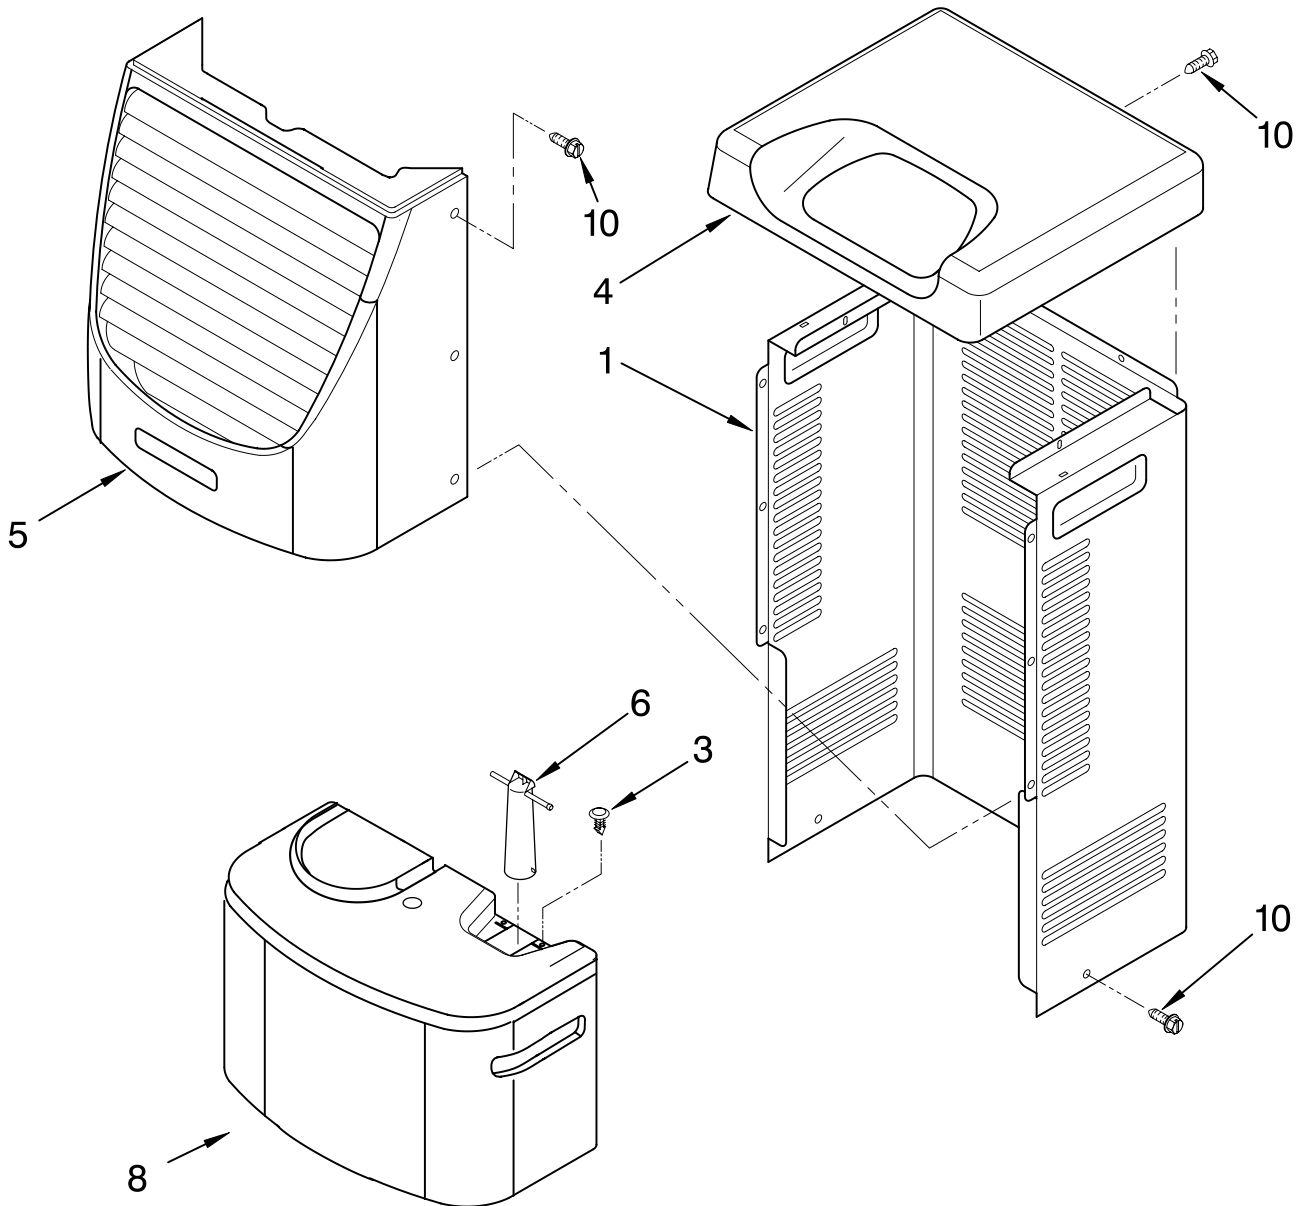

----- Manual continues below -----

AIR FLOW AND CONTROL PARTS

For Model: AD25BSR0

DEHUMIDIFIER

Illus. No.	Part No.	DESCRIPTION
1	1186971 1187984	Literature Parts Wiring Diagram Use & Care Guide
2	1168670	Humidistat, Control
3	1187908	Assembly, Control Panel
4	1168687	Knob
5	488480	Screw, Sm #8 x 1/2
6	1183427	Bracket, Motor Panel,
7	1168758 1168759	Air System Left Side Right Side
8	1187909	Escutcheon
9	1168781	Barrier, Bucket Fill Switch
10	1187003	Motor, Fan
11	1168731	Blade, Fan
12	1168681	Cover, Air System
13	1186480	Switch, Bucket Fill/Check
14	1159222	Screw, 8-18 X .295
15	1186735	Cord, Appliance
16	1168666	Plate, Orifice
17	488130	Nut
22	488937	Relief, Strain
23	1184946	Support, Air System
25	857547	Tie, Cable
26	1168752	Brace, Support
27	1157158	Screw, 8-18 X 3/8
28	1180634	Edge Guard

Illus. No.	Part No.	DESCRIPTION
25	1188172	Compressor, (Complete Assembly)
26	1168761	Pan, Drain
29	1184625	Insulation (Restrictor Tube)

REFRIGERANT CHARGE

4.70 oz.
R-22

FOR ORDERING INFORMATION REFER TO PARTS PRICE LIST

CABINET PARTS

For Model: AD25BSR0

Illus. No.	Part No.	DESCRIPTION
1	1186822	Cabinet
3	1186430	Clip, Float
4	1168652	Cover, Top
5	1182600	Cover, Front
6	1172075	Float
8	1185357	Bucket, Condensate
10	1168744	Screw

Illus. No.	Part No.	DESCRIPTION
Following Parts Not Illustrated and Optional Parts Not Included		
	484310	Epoxy, Tube (Aluminum Repair)
	505168	Tape, No Drip Valve, Access

Illus. No.	Part No.	DESCRIPTION
	978025	1/4" Tube O.D.
	978026	5/16" Tube O.D.
	978027	3/8" Tube O.D.
	978028	1/2" Tube O.D.
	978029	5/8" Tube O.D.
	978030	3/4" Tube O.D.
	978865Bulk	Seal, Ring Access Valve (20 Pack)