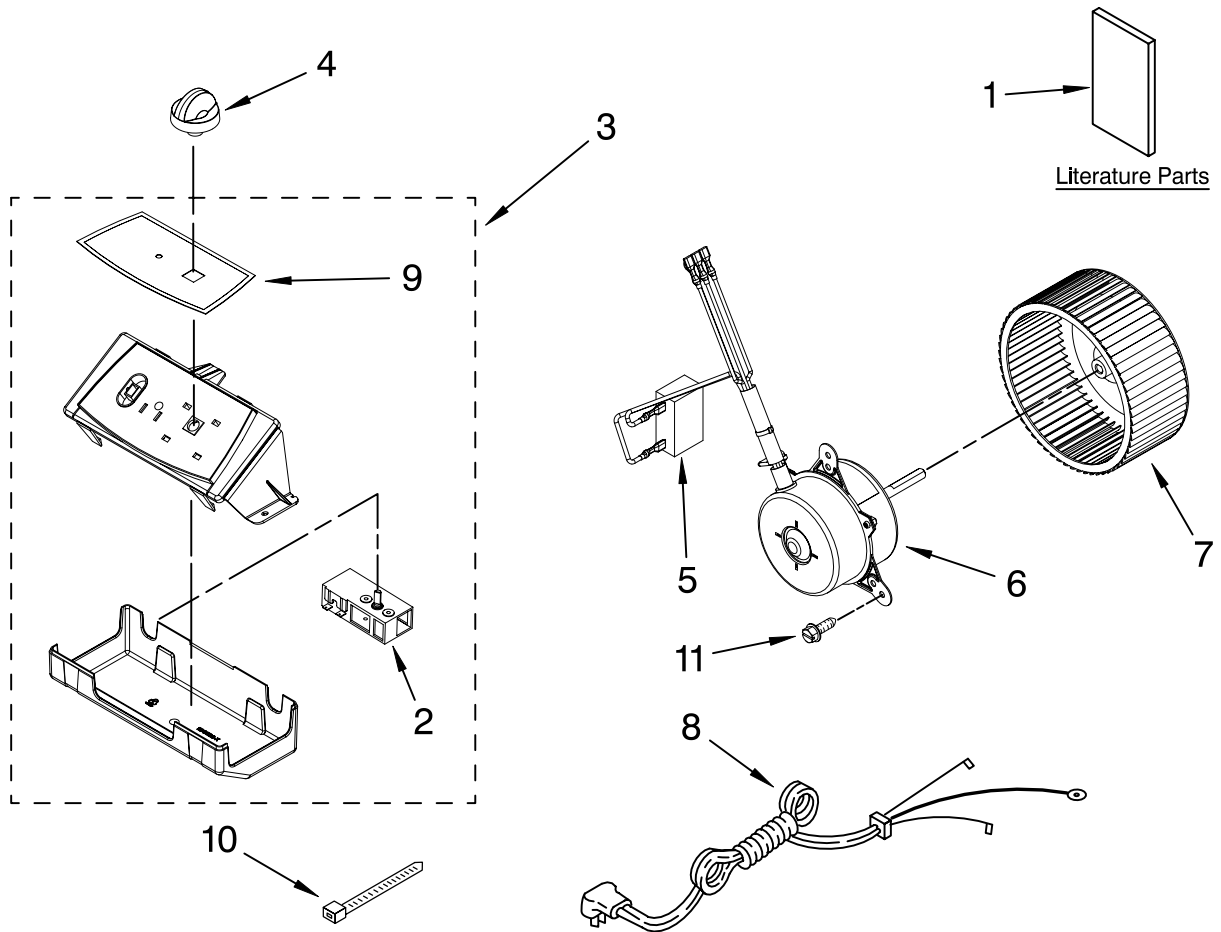

[Find Your WHIRLPOOL Dehumidifier Parts - Select From 309 Models](#)

----- Manual continues below -----

AIR FLOW AND CONTROL PARTS

For Model: AD25DSS0

DEHUMIDIFIER

Illus. No.	Part No.	DESCRIPTION
1		Literature Parts
	1188828	Wiring Diagram
	1188826	Use & Care Guide
2	1168670	Humidistat, Control
3	1188454	Assembly, Control Panel
4	1187163	Knob
5	1188475	Capacitor, Fan
6	1188409	Motor, Fan
7	1188416	Wheel, Blower
8	1188470	Cord, Appliance
9	1188455	Overlay
10	857547	Tie, Cable
11	489470	Screw

FOR ORDERING INFORMATION REFER TO PARTS PRICE LIST

UNIT PARTS

For Model: AD25DSS0

FOR ORDERING INFORMATION REFER TO PARTS PRICE LIST

UNIT PARTS

For Model: AD25DSS0

Illus. No.	Part No.	DESCRIPTION
1	1188520	Tube, Restrictor
2	1162526	Strainer
3	1185795	Spring, Overload
4	1188480	Condenser
5	8031222	Bend, Return
6	1188185	Overload, Protector
7	1186030	Nut, Terminal Cover
8	1188822	Cover, Terminal
9	1185794	Washer, Nut
10	1188439	Evaporator
11	9740848	Screw
12	1185793	Gasket, Terminal Cover
13	W10001320	Screw, Compressor
14	1188477	Capacitor
15	1188467	Wire Harness, Compressor (2 Wire)
16	1188468	Wire Harness, Compressor (3 Wire)
17	1188564	Grommet, Compressor
18	1188558	Base
19	1188554	Compressor, (Complete Assembly)
20	1182480	Putty, Sound Damping
21	1188814	Switch, Bucket Fill/Check
22	1188559	Support, Lower
23	1188561	Support, Upper
24	1188415	Caster
25	1188823	Bi-Metal, Defrost

REFRIGERANT CHARGE

4.90 oz.
R-22

FOR ORDERING INFORMATION REFER TO PARTS PRICE LIST

CABINET PARTS

For Model: AD25DSS0

Illus. No.	Part No.	DESCRIPTION
1	1188395	Cabinet, Front
2	1188396	Cabinet, Rear
3	1188341	Float
4	1188527	Bucket Assembly (Includes Item 6)
5	9742177	Screw
6	1188402	Filter