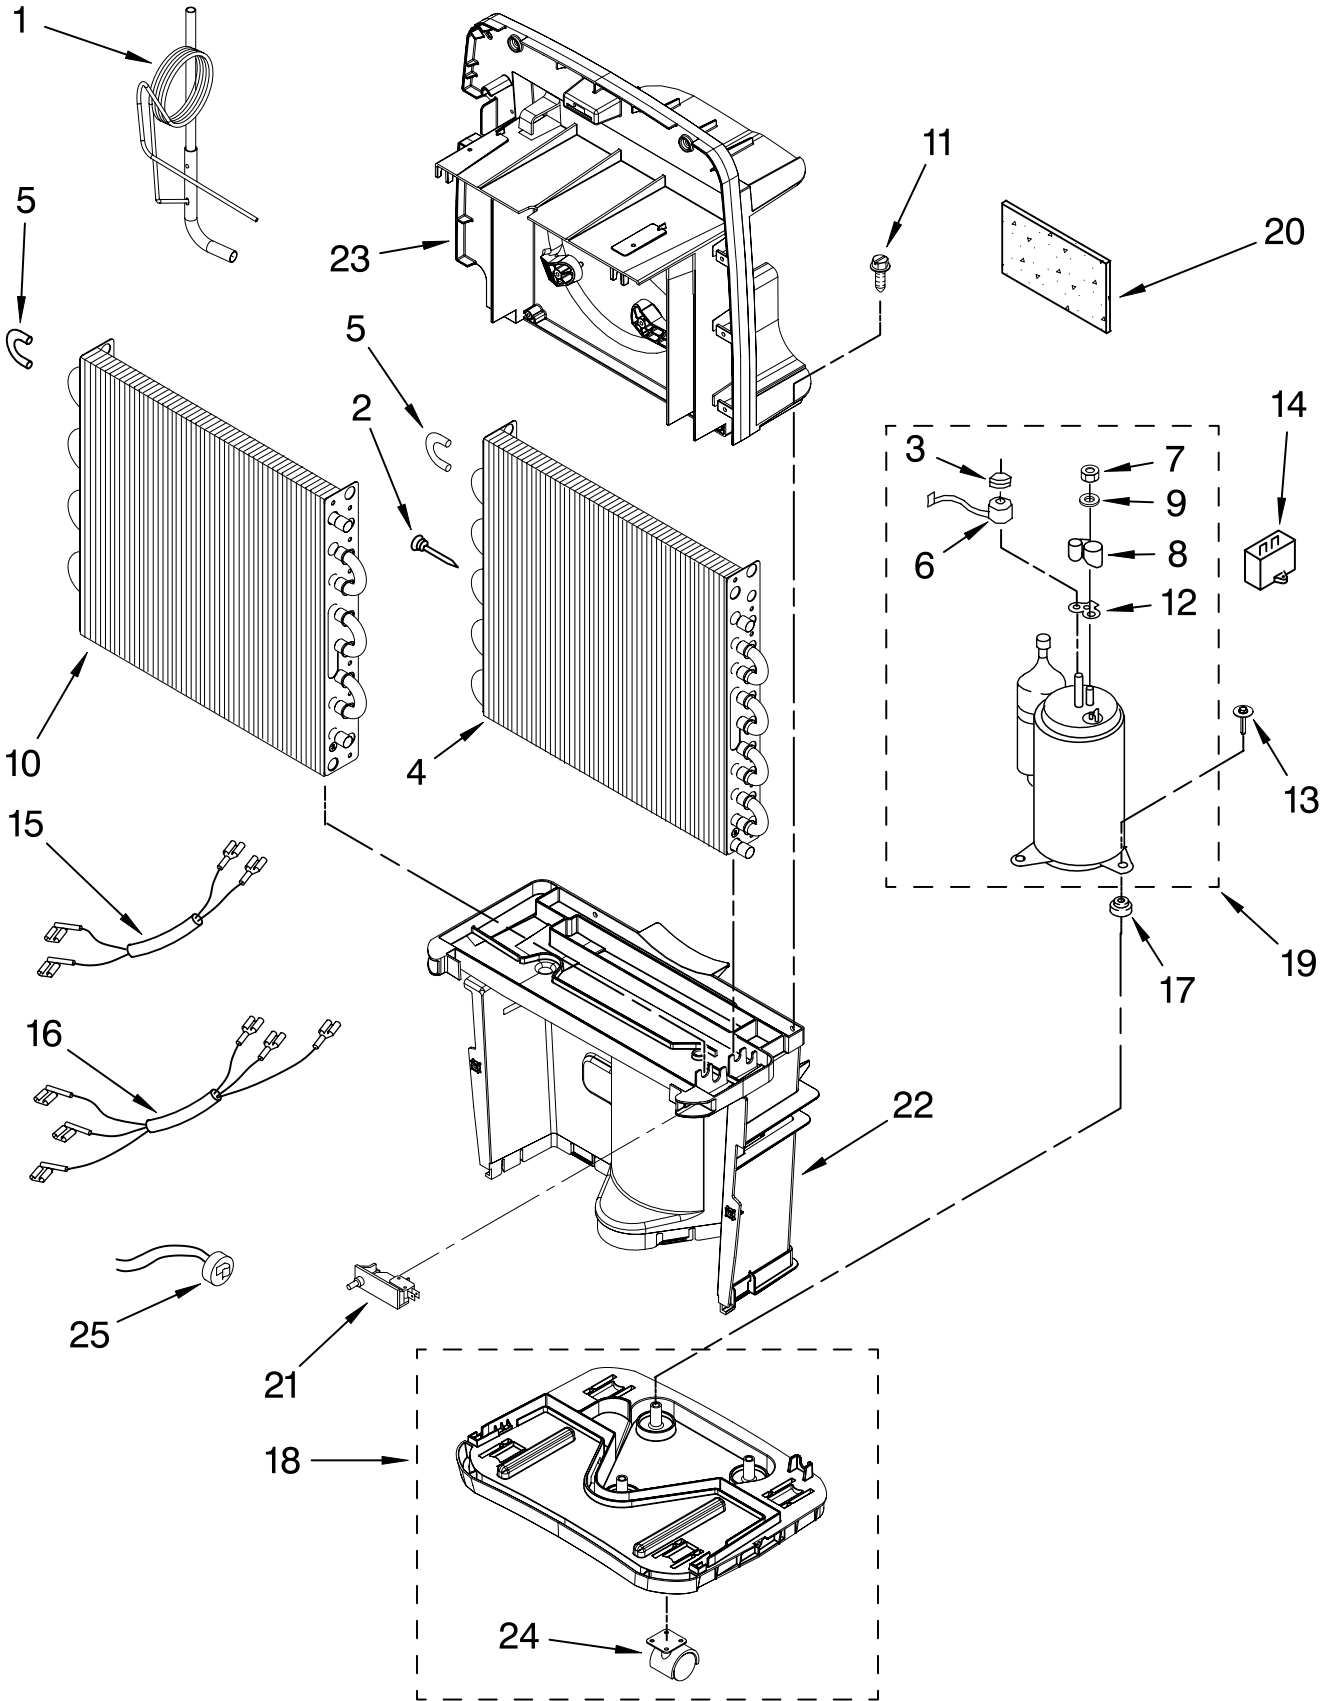

[Find Your WHIRLPOOL Dehumidifier Parts - Select From 309 Models](#)

----- Manual continues below -----

AIR FLOW AND CONTROL PARTS

For Model: AD25DSS0

DEHUMIDIFIER

Illus. No.	Part No.	DESCRIPTION
1		Literature Parts
	1188828	Wiring Diagram
	1188826	Use & Care Guide
2	1168670	Humidistat, Control
3	1188454	Assembly, Control Panel
4	1187163	Knob
5	1188475	Capacitor, Fan
6	1188409	Motor, Fan
7	1188416	Wheel, Blower
8	1188470	Cord, Appliance
9	1188455	Overlay
10	857547	Tie, Cable
11	489470	Screw

FOR ORDERING INFORMATION REFER TO PARTS PRICE LIST

UNIT PARTS

For Model: AD25DSS0

FOR ORDERING INFORMATION REFER TO PARTS PRICE LIST

UNIT PARTS

For Model: AD25DSS0

Illus. No.	Part No.	DESCRIPTION
1	1188520	Tube, Restrictor
2	1162526	Strainer
3	1185795	Spring, Overload
4	1188480	Condenser
5	8031222	Bend, Return
6	1188185	Overload, Protector
7	1186030	Nut, Terminal Cover
8	1188822	Cover, Terminal
9	1185794	Washer, Nut
10	1188439	Evaporator
11	9740848	Screw
12	1185793	Gasket, Terminal Cover
13	W10001320	Screw, Compressor
14	1188477	Capacitor
15	1188467	Wire Harness, Compressor (2 Wire)
16	1188468	Wire Harness, Compressor (3 Wire)
17	1188564	Grommet, Compressor
18	1188558	Base
19	1188554	Compressor, (Complete Assembly)
20	1182480	Putty, Sound Damping
21	1188814	Switch, Bucket Fill/Check
22	1188559	Support, Lower
23	1188561	Support, Upper
24	1188415	Caster
25	1188823	Bi-Metal, Defrost

REFRIGERANT CHARGE

4.90 oz.
R-22

FOR ORDERING INFORMATION REFER TO PARTS PRICE LIST

CABINET PARTS

For Model: AD25DSS0

Illus. No.	Part No.	DESCRIPTION
1	1188395	Cabinet, Front
2	1188396	Cabinet, Rear
3	1188341	Float
4	1188527	Bucket Assembly (Includes Item 6)
5	9742177	Screw
6	1188402	Filter