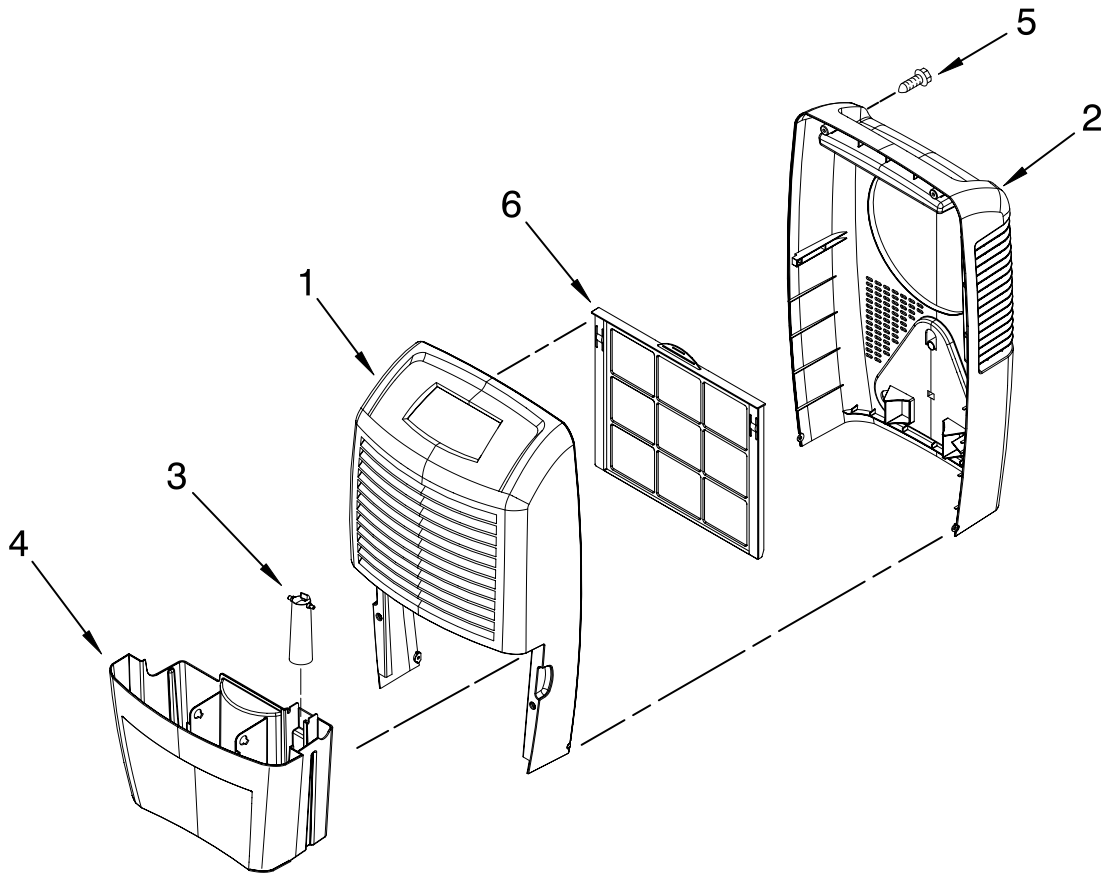

[Find Your WHIRLPOOL Dehumidifier Parts - Select From 309 Models](#)

----- Manual continues below -----

AIR FLOW AND CONTROL PARTS

For Model: AD25DSS0

DEHUMIDIFIER

Illus. No.	Part No.	DESCRIPTION
1		Literature Parts
	1188828	Wiring Diagram
	1188826	Use & Care Guide
2	1168670	Humidistat, Control
3	1188454	Assembly, Control Panel
4	1187163	Knob
5	1188475	Capacitor, Fan
6	1188409	Motor, Fan
7	1188416	Wheel, Blower
8	1188470	Cord, Appliance
9	1188455	Overlay
10	857547	Tie, Cable
11	489470	Screw

FOR ORDERING INFORMATION REFER TO PARTS PRICE LIST

UNIT PARTS

For Model: AD25DSS0

FOR ORDERING INFORMATION REFER TO PARTS PRICE LIST

UNIT PARTS

For Model: AD25DSS0

Illus. No.	Part No.	DESCRIPTION
1	1188520	Tube, Restrictor
2	1162526	Strainer
3	1185795	Spring, Overload
4	1188480	Condenser
5	8031222	Bend, Return
6	1188185	Overload, Protector
7	1186030	Nut, Terminal Cover
8	1188822	Cover, Terminal
9	1185794	Washer, Nut
10	1188439	Evaporator
11	9740848	Screw
12	1185793	Gasket, Terminal Cover
13	W10001320	Screw, Compressor
14	1188477	Capacitor
15	1188467	Wire Harness, Compressor (2 Wire)
16	1188468	Wire Harness, Compressor (3 Wire)
17	1188564	Grommet, Compressor
18	1188558	Base
19	1188554	Compressor, (Complete Assembly)
20	1182480	Putty, Sound Damping
21	1188814	Switch, Bucket Fill/Check
22	1188559	Support, Lower
23	1188561	Support, Upper
24	1188415	Caster
25	1188823	Bi-Metal, Defrost

REFRIGERANT CHARGE

4.90 oz.
R-22

FOR ORDERING INFORMATION REFER TO PARTS PRICE LIST

CABINET PARTS

For Model: AD25DSS0

Illus. No.	Part No.	DESCRIPTION
1	1188395	Cabinet, Front
2	1188396	Cabinet, Rear
3	1188341	Float
4	1188527	Bucket Assembly (Includes Item 6)
5	9742177	Screw
6	1188402	Filter