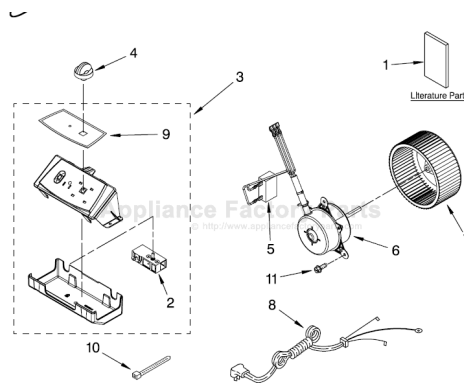

[Find Your WHIRLPOOL Dehumidifier Parts - Select From 309 Models](#)

----- Manual continues below -----

AIR FLOW AND CONTROL PARTS

For Model: AD25DSS0

DEHUMIDIFIER

Illus. No.	Part No.	DESCRIPTION
1		Literature Parts
	1188828	Wiring Diagram
	1188826	Use & Care Guide
2	1168670	Humidistat, Control
3	1188454	Assembly, Control Panel
4	1187163	Knob
5	1188475	Capacitor, Fan
6	1188409	Motor, Fan
7	1188416	Wheel, Blower
8	1188470	Cord, Appliance
9	1188455	Overlay
10	857547	Tie, Cable
11	489470	Screw

FOR ORDERING INFORMATION REFER TO PARTS PRICE LIST

UNIT PARTS

For Model: AD25DSS0

FOR ORDERING INFORMATION REFER TO PARTS PRICE LIST

UNIT PARTS

For Model: AD25DSS0

Illus. No.	Part No.	DESCRIPTION
1	1188520	Tube, Restrictor
2	1162526	Strainer
3	1185795	Spring, Overload
4	1188480	Condenser
5	8031222	Bend, Return
6	1188185	Overload, Protector
7	1186030	Nut, Terminal Cover
8	1188822	Cover, Terminal
9	1185794	Washer, Nut
10	1188439	Evaporator
11	9740848	Screw
12	1185793	Gasket, Terminal Cover
13	W10001320	Screw, Compressor
14	1188477	Capacitor
15	1188467	Wire Harness, Compressor (2 Wire)
16	1188468	Wire Harness, Compressor (3 Wire)
17	1188564	Grommet, Compressor
18	1188558	Base
19	1188554	Compressor, (Complete Assembly)
20	1182480	Putty, Sound Damping
21	1188814	Switch, Bucket Fill/Check
22	1188559	Support, Lower
23	1188561	Support, Upper
24	1188415	Caster
25	1188823	Bi-Metal, Defrost

**Following Parts Not Illustrated
and Optional Parts Not Included**

- 484310 Epoxy, Tube
(Aluminum Repair)
- 505168 Tape, No Drip
Valve, Access
- 978025 1/4" Tube O.D.
- 978026 5/16" Tube O.D.
- 978027 3/8" Tube O.D.
- 978028 1/2" Tube O.D.
- 978029 5/8" Tube O.D.
- 978030 3/4" Tube O.D.
- 978865Bulk Seal, Ring
Access Valve
(20 Pack)