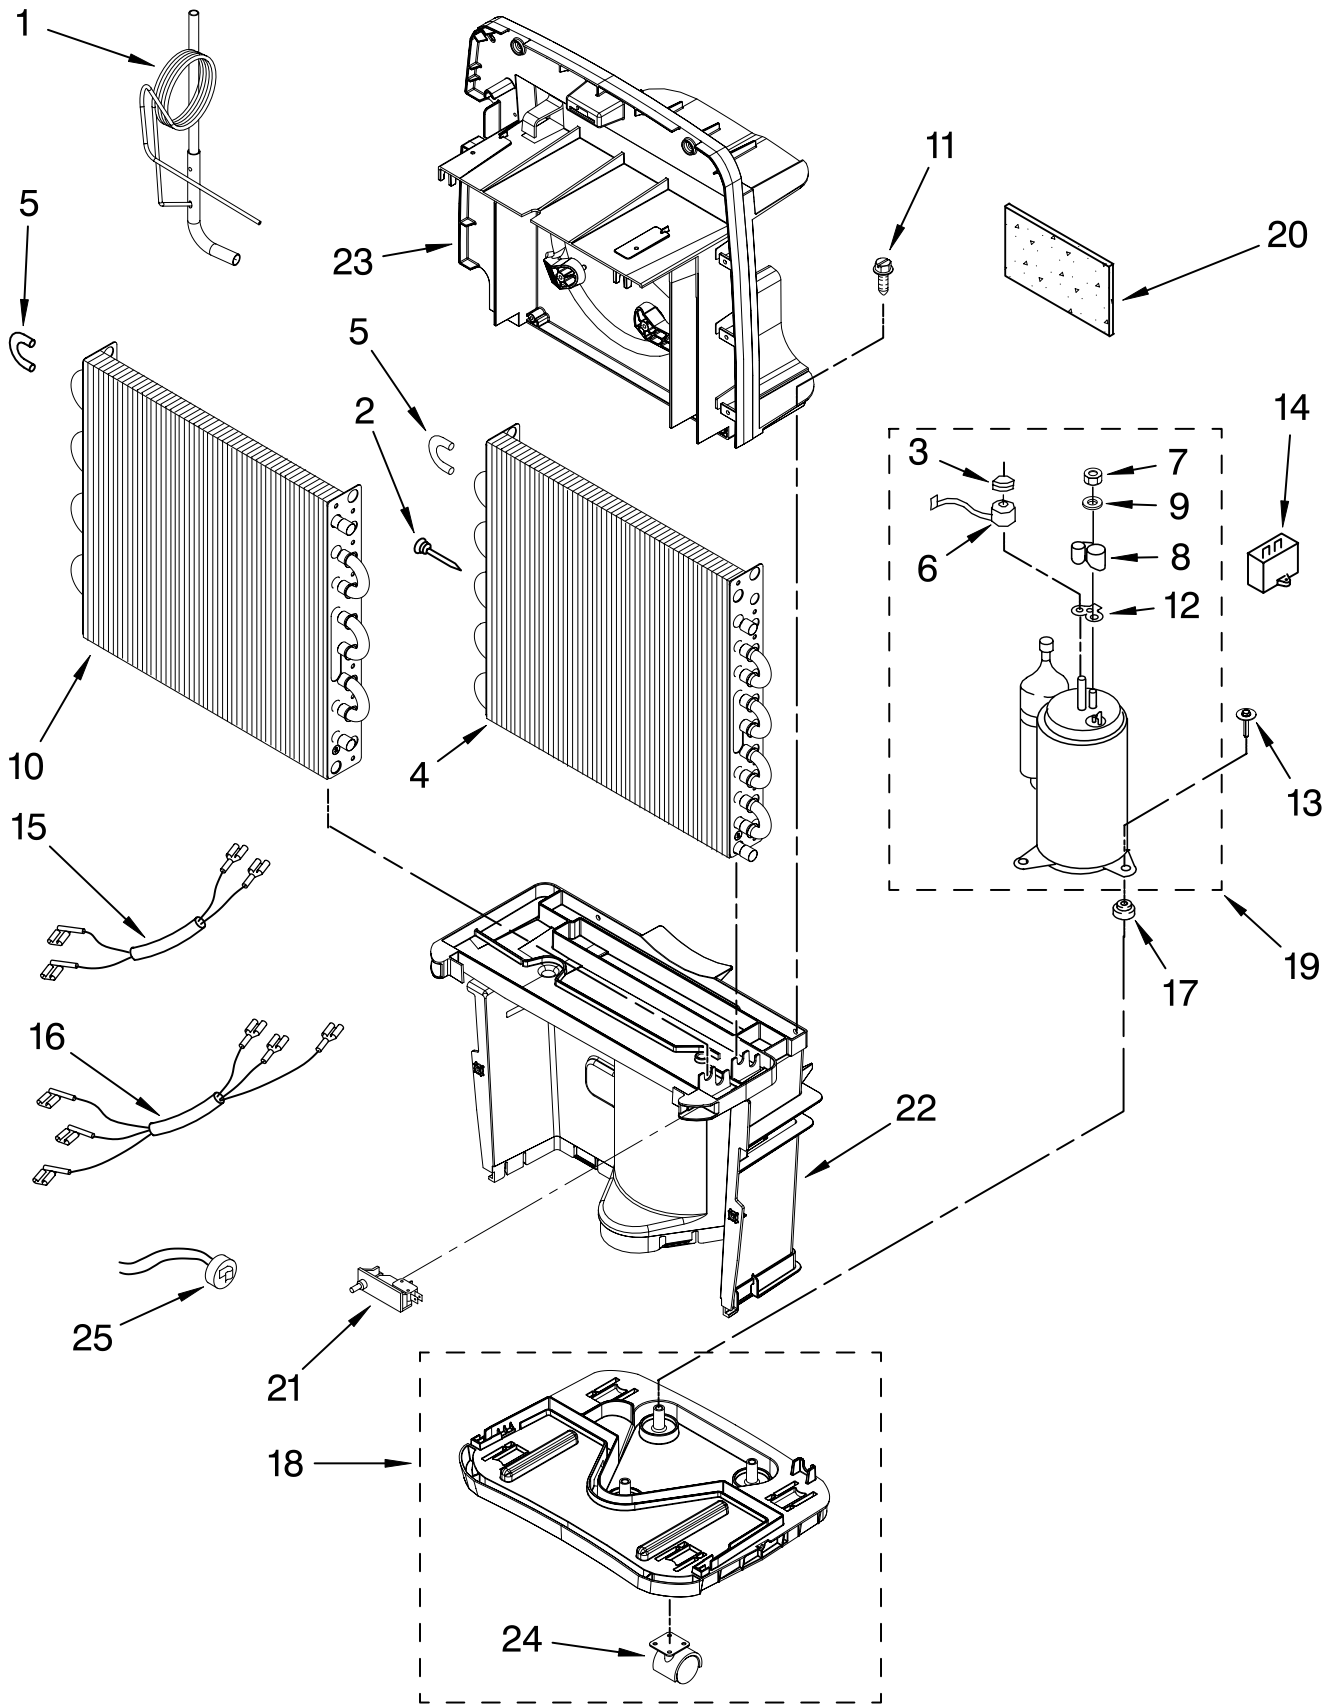

# AIR FLOW AND CONTROL PARTS

For Model: AD25DSS1

DEHUMIDIFIER

Illus. No.	Part No.	DESCRIPTION
1		Literature Parts
	1188828	Wiring Diagram
	1188826	Use & Care Guide
2	1168670	Humidistat, Control
3	1188454	Assembly, Control Panel
4	1187163	Knob
5	1188475	Capacitor, Fan
6	1188409	Motor, Fan
7	1188416	Wheel, Blower
8	1188470	Cord, Appliance
9	1188455	Overlay
10	857547	Tie, Cable
11	489470	Screw

# UNIT PARTS

For Model: AD25DSS1

FOR ORDERING INFORMATION REFER TO PARTS PRICE LIST

# UNIT PARTS

For Model: AD25DSS1

<b>Illus. No.</b>	<b>Part No.</b>	<b>DESCRIPTION</b>
1	1188520	Tube, Restrictor
2	1162526	Strainer
3	1185795	Spring, Overload
4	1188480	Condenser
5	8031222	Bend, Return
6	1188185	Overload, Protector
7	1186030	Nut, Terminal Cover
8	1188822	Cover, Terminal
9	1185794	Washer, Nut
10	1188439	Evaporator
11	9740848	Screw
12	1185793	Gasket, Terminal Cover
13	W10001320	Screw, Compressor
14	1188477	Capacitor
15	1188467	Wire Harness, Compressor (2 Wire)
16	1188468	Wire Harness, Compressor (3 Wire)
17	1188564	Grommet, Compressor
18	1188558	Base
19	1188554	Compressor, (Complete Assembly)
20	1182480	Putty, Sound Damping
21	1188814	Switch, Bucket Fill/Check
22	1188559	Support, Lower
23	1188561	Support, Upper
24	1188415	Caster
25	1188823	Bi-Metal, Defrost

# CABINET PARTS

For Model: AD25DSS1

Illus. No.	Part No.	DESCRIPTION
1	1188395	Cabinet, Front
2	1188396	Cabinet, Rear
3	1188341	Float
4	1188527	Bucket Assembly (Includes Item 6)
5	9742177	Screw
6	1188402	Filter