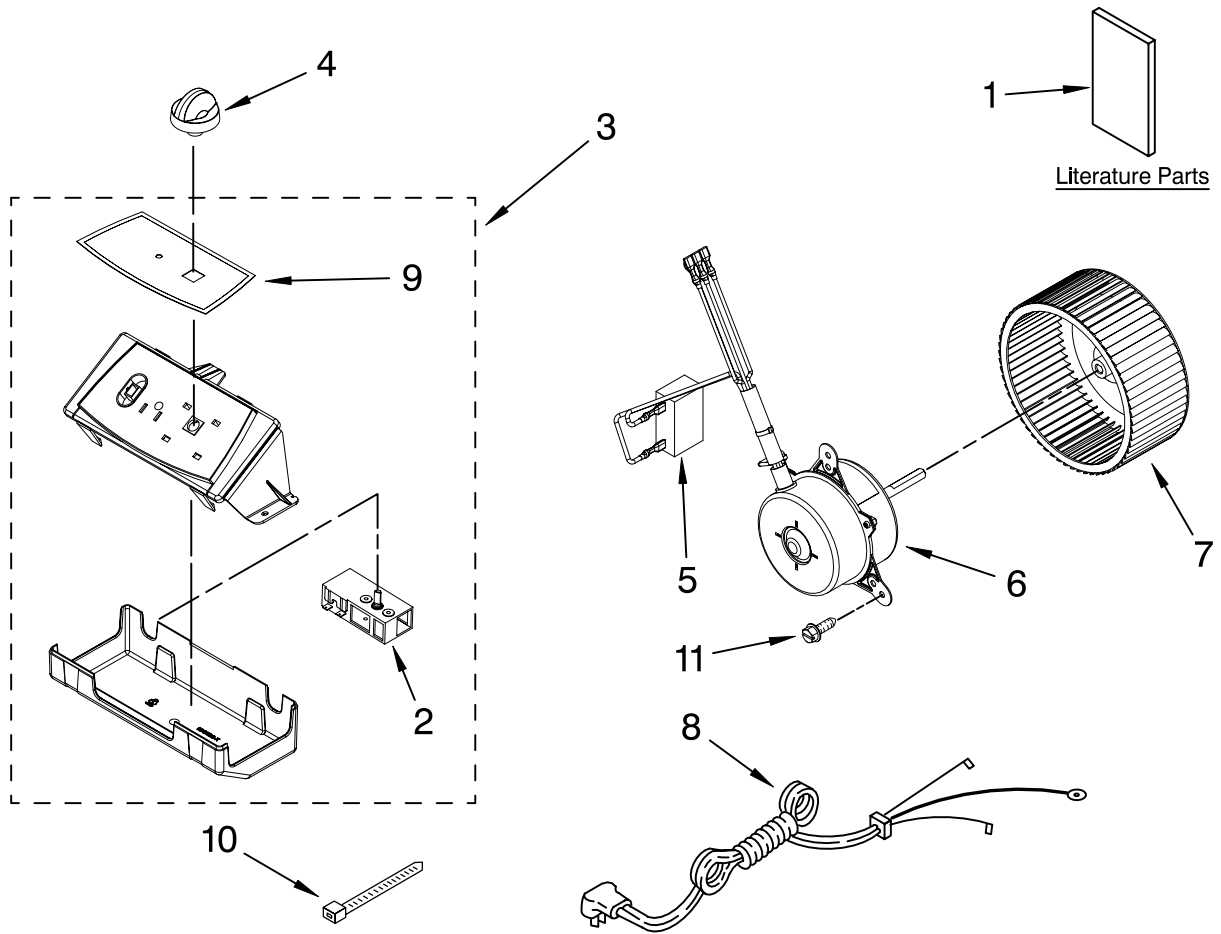

# AIR FLOW AND CONTROL PARTS

For Model: AD25DSS1

DEHUMIDIFIER

Illus. No.	Part No.	DESCRIPTION
1		Literature Parts
	1188828	Wiring Diagram
	1188826	Use & Care Guide
2	1168670	Humidistat, Control
3	1188454	Assembly, Control Panel
4	1187163	Knob
5	1188475	Capacitor, Fan
6	1188409	Motor, Fan
7	1188416	Wheel, Blower
8	1188470	Cord, Appliance
9	1188455	Overlay
10	857547	Tie, Cable
11	489470	Screw

# UNIT PARTS

For Model: AD25DSS1

FOR ORDERING INFORMATION REFER TO PARTS PRICE LIST

# UNIT PARTS

For Model: AD25DSS1

<b>Illus. No.</b>	<b>Part No.</b>	<b>DESCRIPTION</b>
1	1188520	Tube, Restrictor
2	1162526	Strainer
3	1185795	Spring, Overload
4	1188480	Condenser
5	8031222	Bend, Return
6	1188185	Overload, Protector
7	1186030	Nut, Terminal Cover
8	1188822	Cover, Terminal
9	1185794	Washer, Nut
10	1188439	Evaporator
11	9740848	Screw
12	1185793	Gasket, Terminal Cover
13	W10001320	Screw, Compressor
14	1188477	Capacitor
15	1188467	Wire Harness, Compressor (2 Wire)
16	1188468	Wire Harness, Compressor (3 Wire)
17	1188564	Grommet, Compressor
18	1188558	Base
19	1188554	Compressor, (Complete Assembly)
20	1182480	Putty, Sound Damping
21	1188814	Switch, Bucket Fill/Check
22	1188559	Support, Lower
23	1188561	Support, Upper
24	1188415	Caster
25	1188823	Bi-Metal, Defrost

# CABINET PARTS

For Model: AD25DSS1

Illus. No.	Part No.	DESCRIPTION
1	1188395	Cabinet, Front
2	1188396	Cabinet, Rear
3	1188341	Float
4	1188527	Bucket Assembly (Includes Item 6)
5	9742177	Screw
6	1188402	Filter