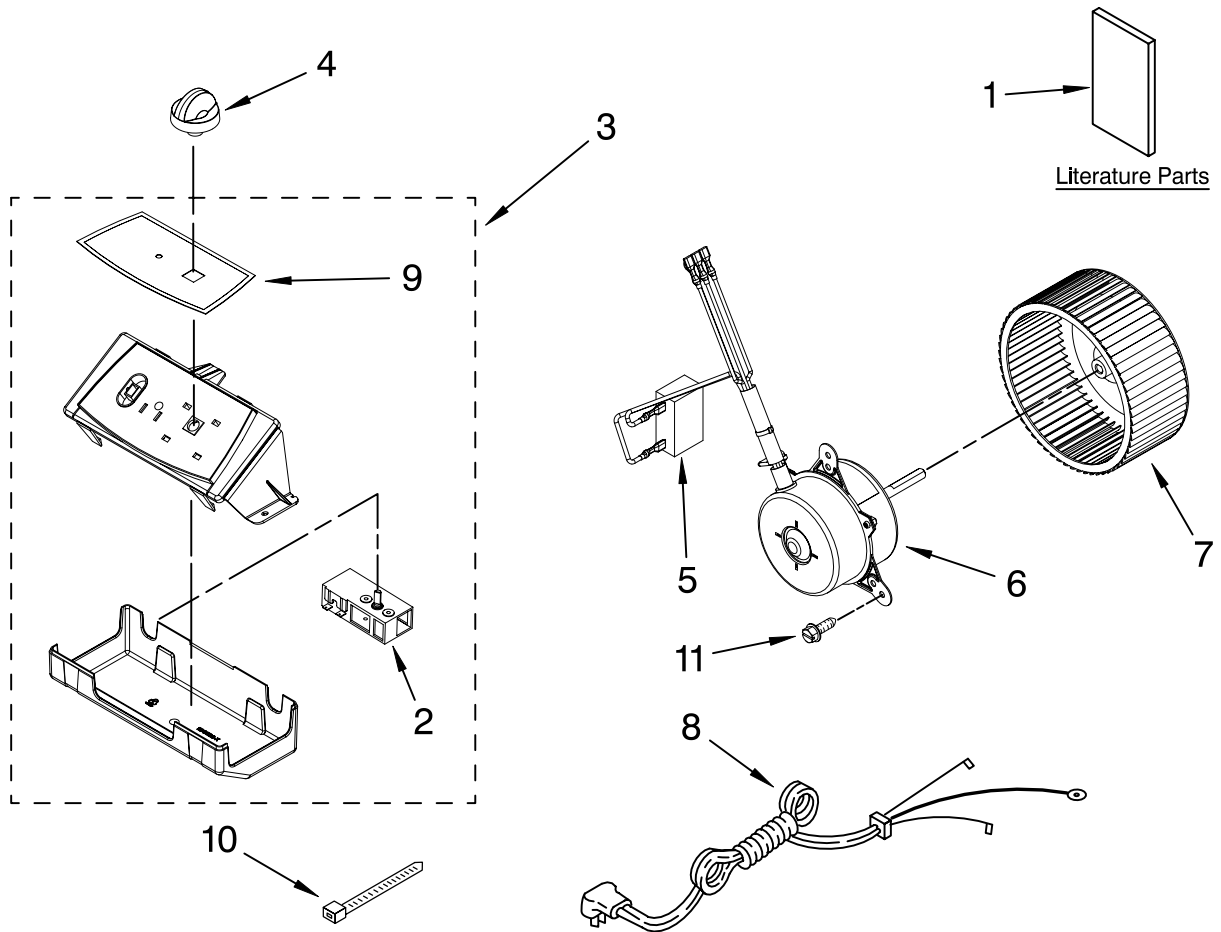

# AIR FLOW AND CONTROL PARTS

For Model: AD25DSS0

DEHUMIDIFIER

Illus. No.	Part No.	DESCRIPTION
1		Literature Parts
	1188828	Wiring Diagram
	1188826	Use & Care Guide
2	1168670	Humidistat, Control
3	1188454	Assembly, Control Panel
4	1187163	Knob
5	1188475	Capacitor, Fan
6	1188409	Motor, Fan
7	1188416	Wheel, Blower
8	1188470	Cord, Appliance
9	1188455	Overlay
10	857547	Tie, Cable
11	489470	Screw

# UNIT PARTS

For Model: AD25DSS0

FOR ORDERING INFORMATION REFER TO PARTS PRICE LIST

# UNIT PARTS

For Model: AD25DSS0

<b>Illus. No.</b>	<b>Part No.</b>	<b>DESCRIPTION</b>
1	1188520	Tube, Restrictor
2	1162526	Strainer
3	1185795	Spring, Overload
4	1188480	Condenser
5	8031222	Bend, Return
6	1188185	Overload, Protector
7	1186030	Nut, Terminal Cover
8	1188822	Cover, Terminal
9	1185794	Washer, Nut
10	1188439	Evaporator
11	9740848	Screw
12	1185793	Gasket, Terminal Cover
13	W10001320	Screw, Compressor
14	1188477	Capacitor
15	1188467	Wire Harness, Compressor (2 Wire)
16	1188468	Wire Harness, Compressor (3 Wire)
17	1188564	Grommet, Compressor
18	1188558	Base
19	1188554	Compressor, (Complete Assembly)
20	1182480	Putty, Sound Damping
21	1188814	Switch, Bucket Fill/Check
22	1188559	Support, Lower
23	1188561	Support, Upper
24	1188415	Caster
25	1188823	Bi-Metal, Defrost

# CABINET PARTS

For Model: AD25DSS0

Illus. No.	Part No.	DESCRIPTION
1	1188395	Cabinet, Front
2	1188396	Cabinet, Rear
3	1188341	Float
4	1188527	Bucket Assembly (Includes Item 6)
5	9742177	Screw
6	1188402	Filter