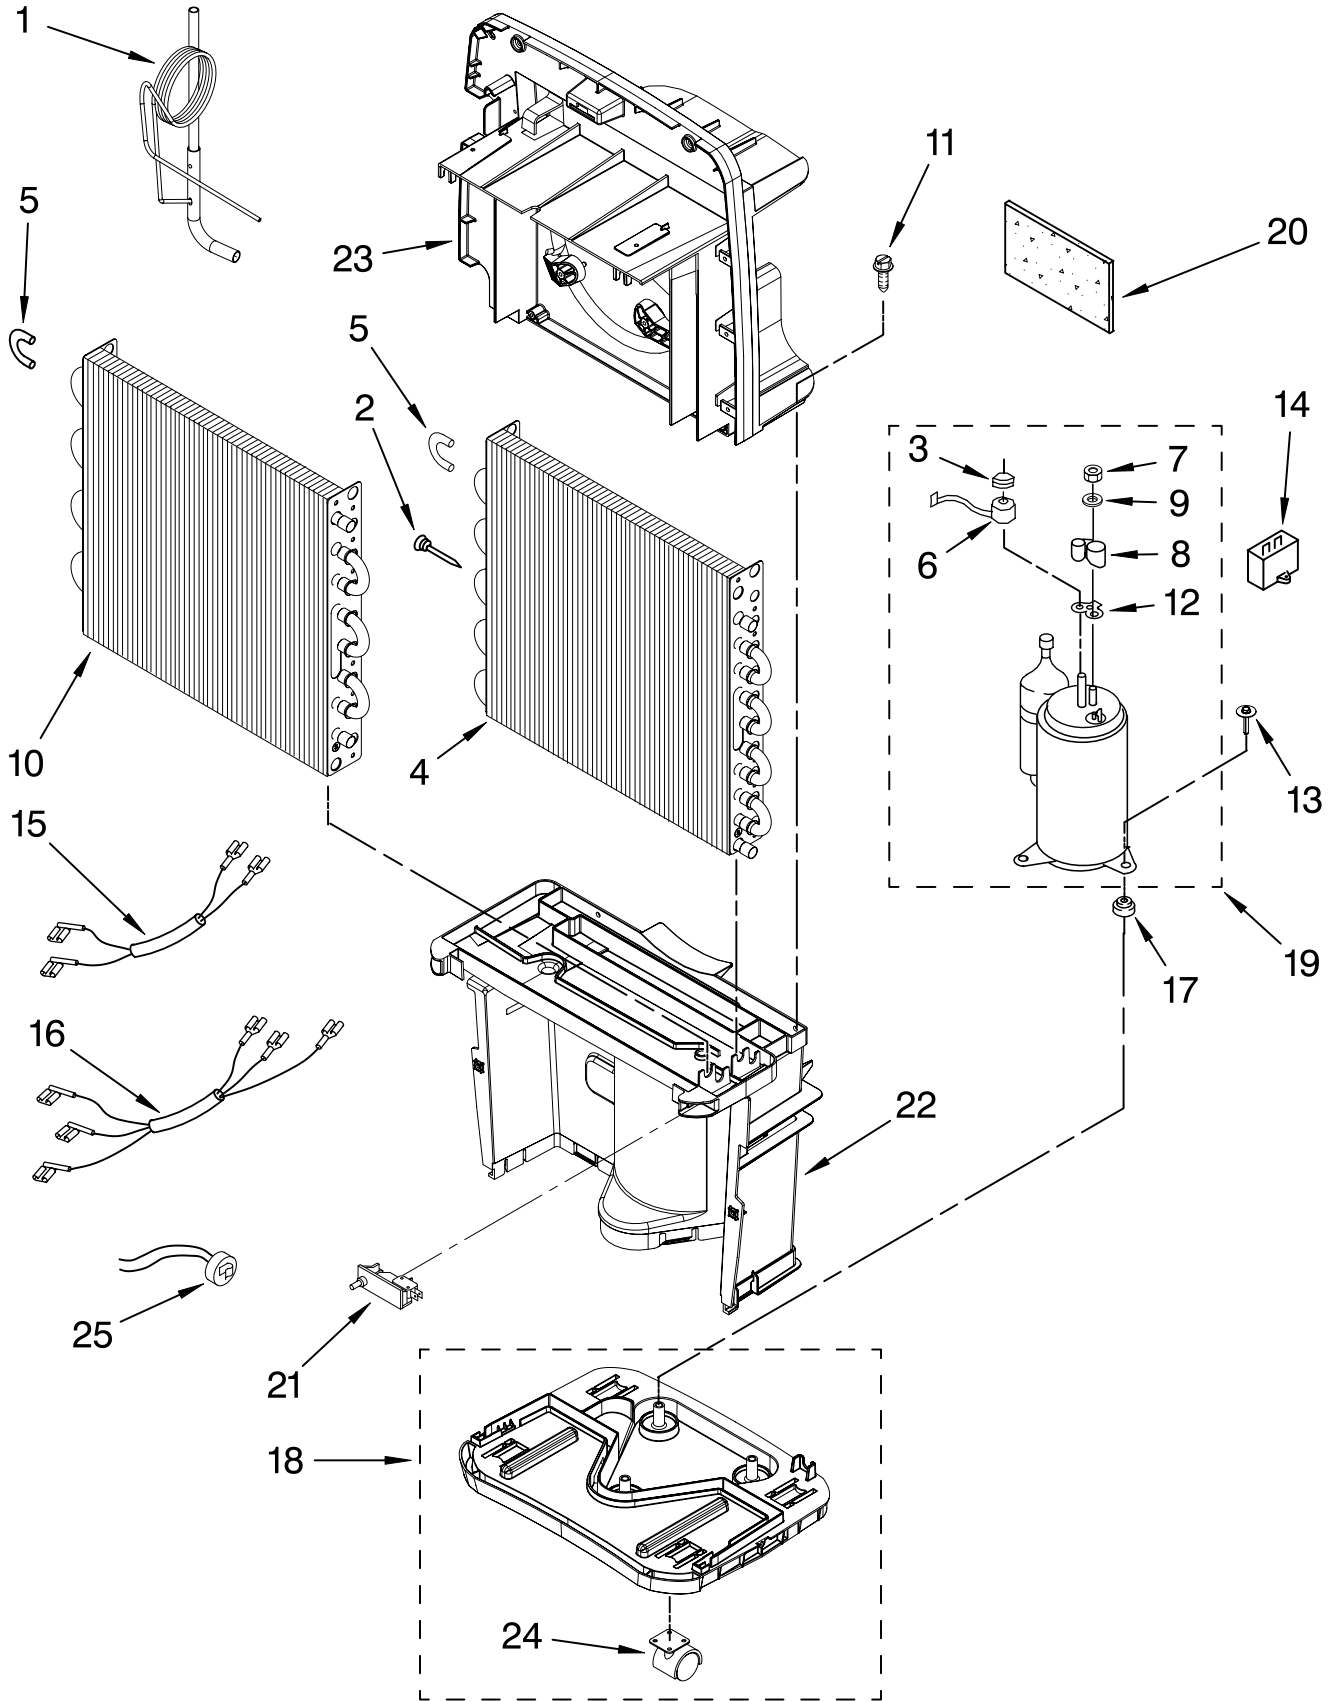

# AIR FLOW AND CONTROL PARTS

For Model: AD25DSS0

DEHUMIDIFIER

Illus. No.	Part No.	DESCRIPTION
1		Literature Parts
	1188828	Wiring Diagram
	1188826	Use & Care Guide
2	1168670	Humidistat, Control
3	1188454	Assembly, Control Panel
4	1187163	Knob
5	1188475	Capacitor, Fan
6	1188409	Motor, Fan
7	1188416	Wheel, Blower
8	1188470	Cord, Appliance
9	1188455	Overlay
10	857547	Tie, Cable
11	489470	Screw

# UNIT PARTS

For Model: AD25DSS0

FOR ORDERING INFORMATION REFER TO PARTS PRICE LIST

# UNIT PARTS

For Model: AD25DSS0

<b>Illus. No.</b>	<b>Part No.</b>	<b>DESCRIPTION</b>
1	1188520	Tube, Restrictor
2	1162526	Strainer
3	1185795	Spring, Overload
4	1188480	Condenser
5	8031222	Bend, Return
6	1188185	Overload, Protector
7	1186030	Nut, Terminal Cover
8	1188822	Cover, Terminal
9	1185794	Washer, Nut
10	1188439	Evaporator
11	9740848	Screw
12	1185793	Gasket, Terminal Cover
13	W10001320	Screw, Compressor
14	1188477	Capacitor
15	1188467	Wire Harness, Compressor (2 Wire)
16	1188468	Wire Harness, Compressor (3 Wire)
17	1188564	Grommet, Compressor
18	1188558	Base
19	1188554	Compressor, (Complete Assembly)
20	1182480	Putty, Sound Damping
21	1188814	Switch, Bucket Fill/Check
22	1188559	Support, Lower
23	1188561	Support, Upper
24	1188415	Caster
25	1188823	Bi-Metal, Defrost

# CABINET PARTS

For Model: AD25DSS0

Illus. No.	Part No.	DESCRIPTION
1	1188395	Cabinet, Front
2	1188396	Cabinet, Rear
3	1188341	Float
4	1188527	Bucket Assembly (Includes Item 6)
5	9742177	Screw
6	1188402	Filter