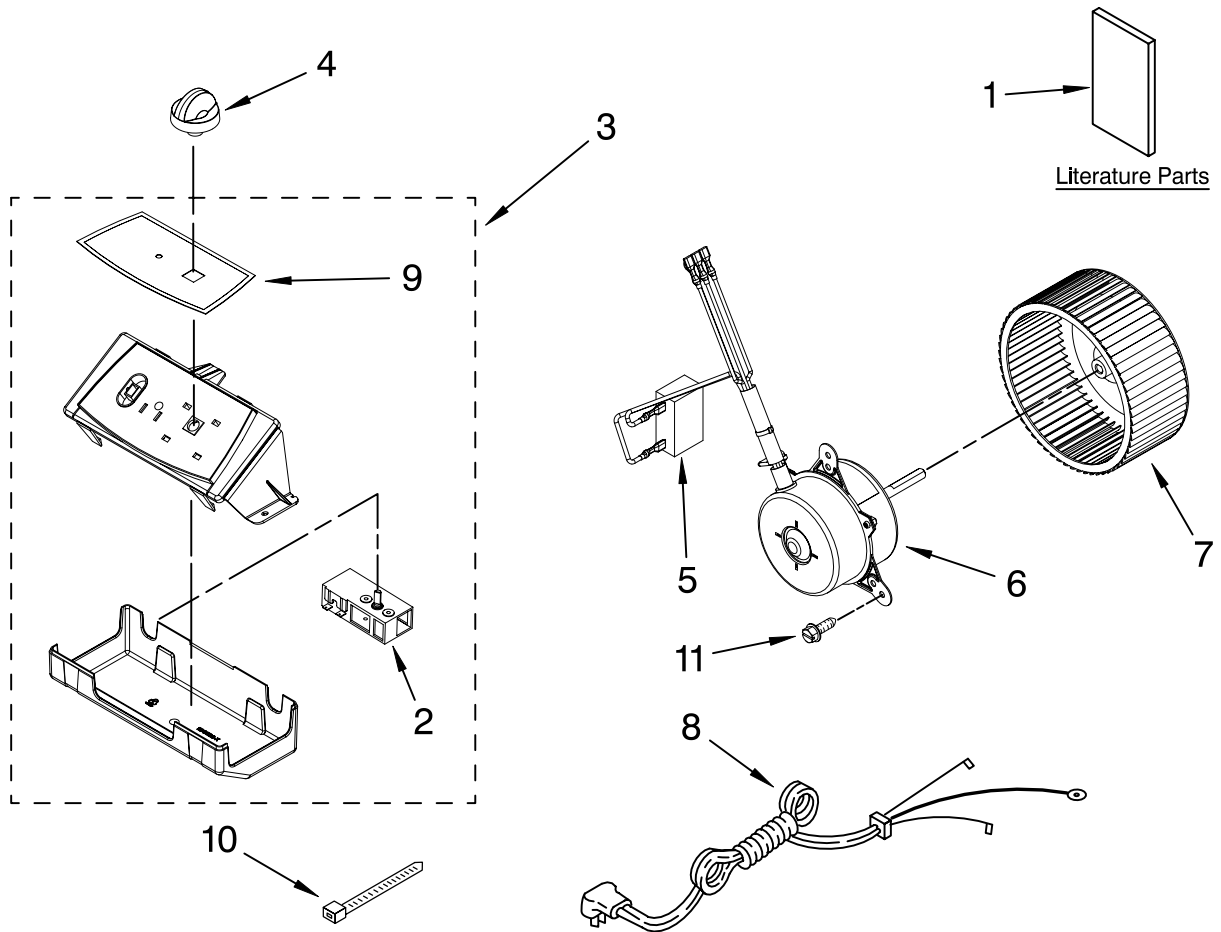

----- Manual continues below -----

AIR FLOW AND CONTROL PARTS

For Model: AD25DSS0

DEHUMIDIFIER

Illus. No.	Part No.	DESCRIPTION
1		Literature Parts
	1188828	Wiring Diagram
	1188826	Use & Care Guide
2	1168670	Humidistat, Control
3	1188454	Assembly, Control Panel
4	1187163	Knob
5	1188475	Capacitor, Fan
6	1188409	Motor, Fan
7	1188416	Wheel, Blower
8	1188470	Cord, Appliance
9	1188455	Overlay
10	857547	Tie, Cable
11	489470	Screw

FOR ORDERING INFORMATION REFER TO PARTS PRICE LIST

UNIT PARTS

For Model: AD25DSS0

FOR ORDERING INFORMATION REFER TO PARTS PRICE LIST

UNIT PARTS

For Model: AD25DSS0

Illus. No.	Part No.	DESCRIPTION
1	1188520	Tube, Restrictor
2	1162526	Strainer
3	1185795	Spring, Overload
4	1188480	Condenser
5	8031222	Bend, Return
6	1188185	Overload, Protector
7	1186030	Nut, Terminal Cover
8	1188822	Cover, Terminal
9	1185794	Washer, Nut
10	1188439	Evaporator
11	9740848	Screw
12	1185793	Gasket, Terminal Cover
13	W10001320	Screw, Compressor
14	1188477	Capacitor
15	1188467	Wire Harness, Compressor (2 Wire)
16	1188468	Wire Harness, Compressor (3 Wire)
17	1188564	Grommet, Compressor
18	1188558	Base
19	1188554	Compressor, (Complete Assembly)
20	1182480	Putty, Sound Damping
21	1188814	Switch, Bucket Fill/Check
22	1188559	Support, Lower
23	1188561	Support, Upper
24	1188415	Caster
25	1188823	Bi-Metal, Defrost

REFRIGERANT CHARGE

4.90 oz.
R-22

FOR ORDERING INFORMATION REFER TO PARTS PRICE LIST

CABINET PARTS

For Model: AD25DSS0

Illus. No.	Part No.	DESCRIPTION
1	1188395	Cabinet, Front
2	1188396	Cabinet, Rear
3	1188341	Float
4	1188527	Bucket Assembly (Includes Item 6)
5	9742177	Screw
6	1188402	Filter

**Following Parts Not Illustrated
and Optional Parts Not Included**

- 484310 Epoxy, Tube
(Aluminum Repair)
- 505168 Tape, No Drip
Valve, Access
- 978025 1/4" Tube O.D.
- 978026 5/16" Tube O.D.
- 978027 3/8" Tube O.D.
- 978028 1/2" Tube O.D.
- 978029 5/8" Tube O.D.
- 978030 3/4" Tube O.D.
- 978865Bulk Seal, Ring
Access Valve
(20 Pack)