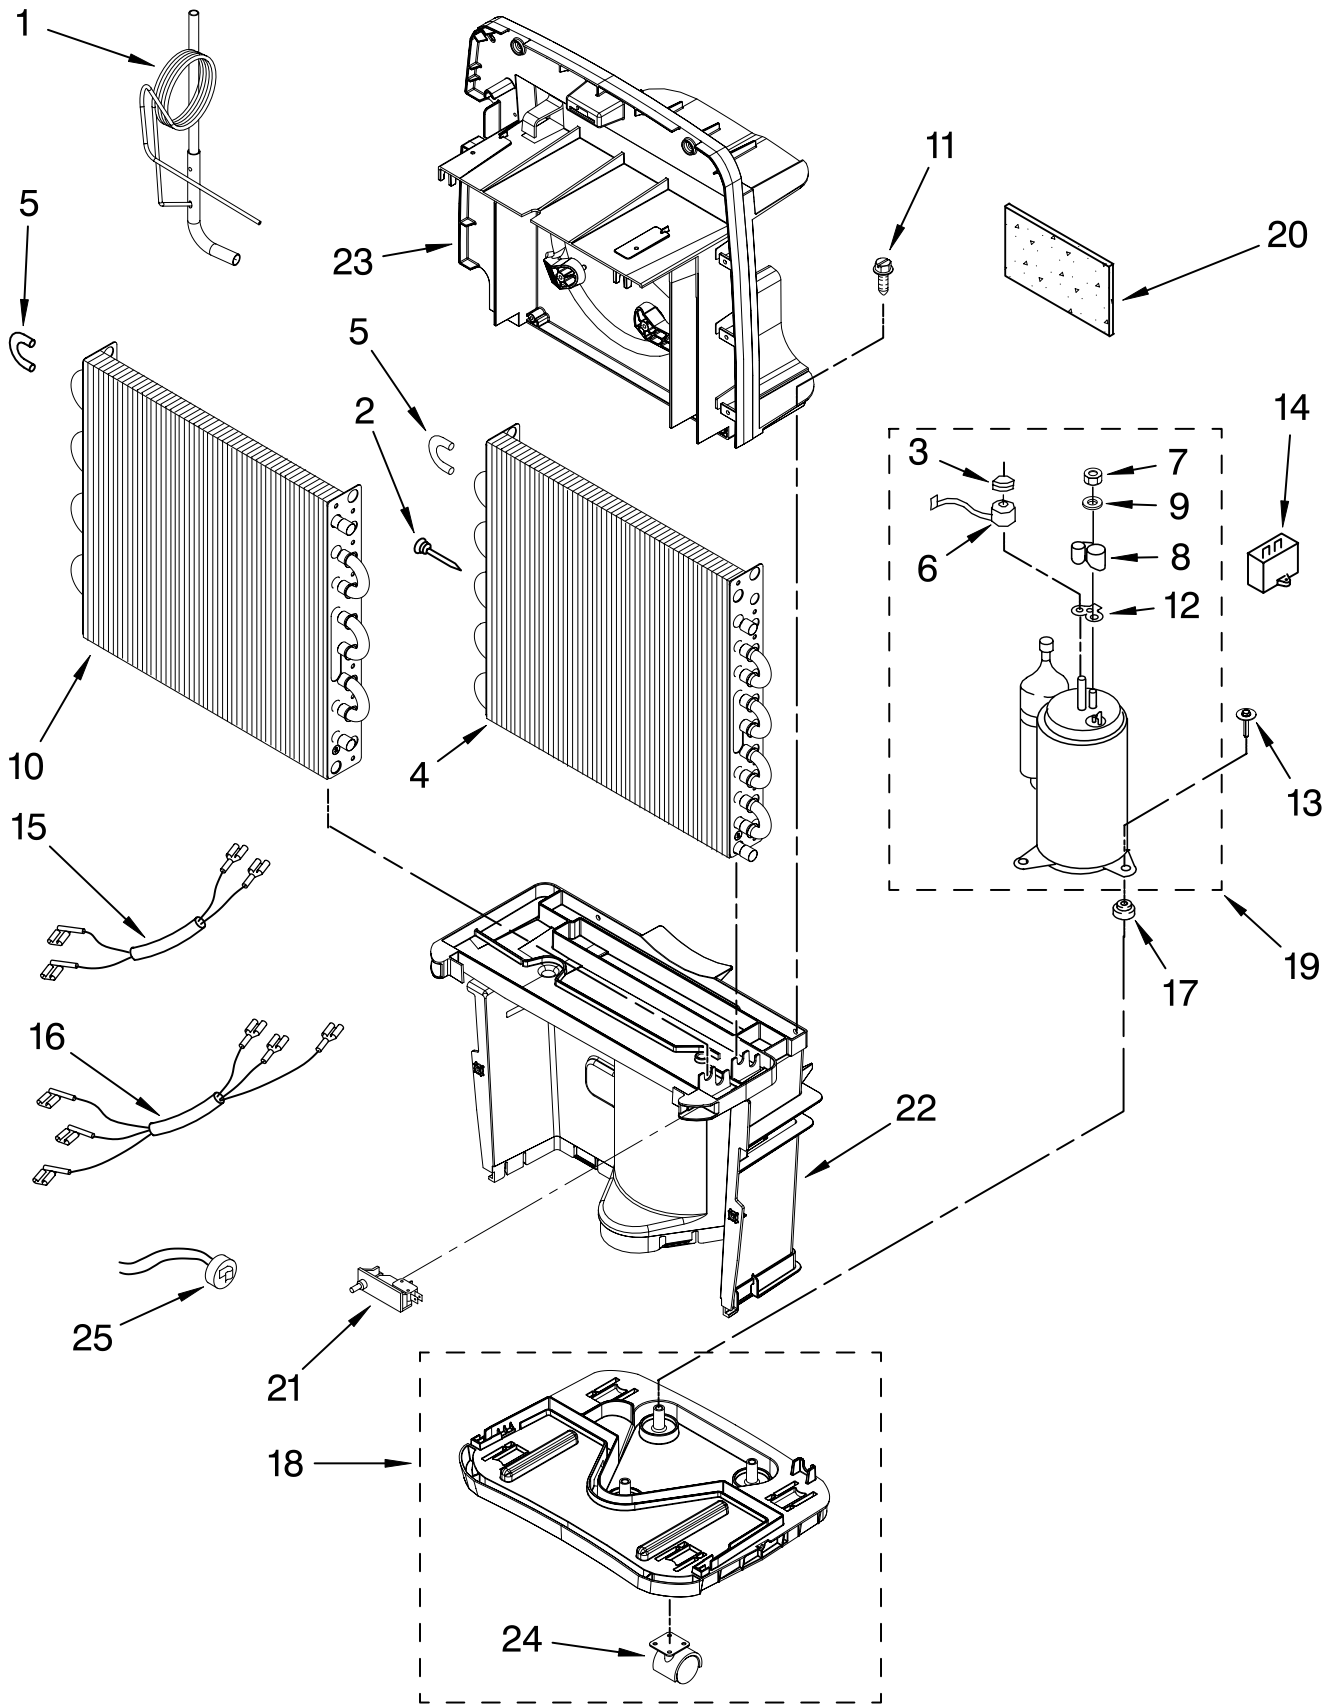

----- Manual continues below -----

AIR FLOW AND CONTROL PARTS

For Model: AD25DSS0

DEHUMIDIFIER

Illus. No.	Part No.	DESCRIPTION
1		Literature Parts
	1188828	Wiring Diagram
	1188826	Use & Care Guide
2	1168670	Humidistat, Control
3	1188454	Assembly, Control Panel
4	1187163	Knob
5	1188475	Capacitor, Fan
6	1188409	Motor, Fan
7	1188416	Wheel, Blower
8	1188470	Cord, Appliance
9	1188455	Overlay
10	857547	Tie, Cable
11	489470	Screw

FOR ORDERING INFORMATION REFER TO PARTS PRICE LIST

UNIT PARTS

For Model: AD25DSS0

FOR ORDERING INFORMATION REFER TO PARTS PRICE LIST

UNIT PARTS

For Model: AD25DSS0

Illus. No.	Part No.	DESCRIPTION
1	1188520	Tube, Restrictor
2	1162526	Strainer
3	1185795	Spring, Overload
4	1188480	Condenser
5	8031222	Bend, Return
6	1188185	Overload, Protector
7	1186030	Nut, Terminal Cover
8	1188822	Cover, Terminal
9	1185794	Washer, Nut
10	1188439	Evaporator
11	9740848	Screw
12	1185793	Gasket, Terminal Cover
13	W10001320	Screw, Compressor
14	1188477	Capacitor
15	1188467	Wire Harness, Compressor (2 Wire)
16	1188468	Wire Harness, Compressor (3 Wire)
17	1188564	Grommet, Compressor
18	1188558	Base
19	1188554	Compressor, (Complete Assembly)
20	1182480	Putty, Sound Damping
21	1188814	Switch, Bucket Fill/Check
22	1188559	Support, Lower
23	1188561	Support, Upper
24	1188415	Caster
25	1188823	Bi-Metal, Defrost

REFRIGERANT CHARGE

4.90 oz.
R-22

FOR ORDERING INFORMATION REFER TO PARTS PRICE LIST

CABINET PARTS

For Model: AD25DSS0

Illus. No.	Part No.	DESCRIPTION
1	1188395	Cabinet, Front
2	1188396	Cabinet, Rear
3	1188341	Float
4	1188527	Bucket Assembly (Includes Item 6)
5	9742177	Screw
6	1188402	Filter

**Following Parts Not Illustrated
and Optional Parts Not Included**

- 484310 Epoxy, Tube
(Aluminum Repair)
- 505168 Tape, No Drip
Valve, Access
- 978025 1/4" Tube O.D.
- 978026 5/16" Tube O.D.
- 978027 3/8" Tube O.D.
- 978028 1/2" Tube O.D.
- 978029 5/8" Tube O.D.
- 978030 3/4" Tube O.D.
- 978865Bulk Seal, Ring
Access Valve
(20 Pack)