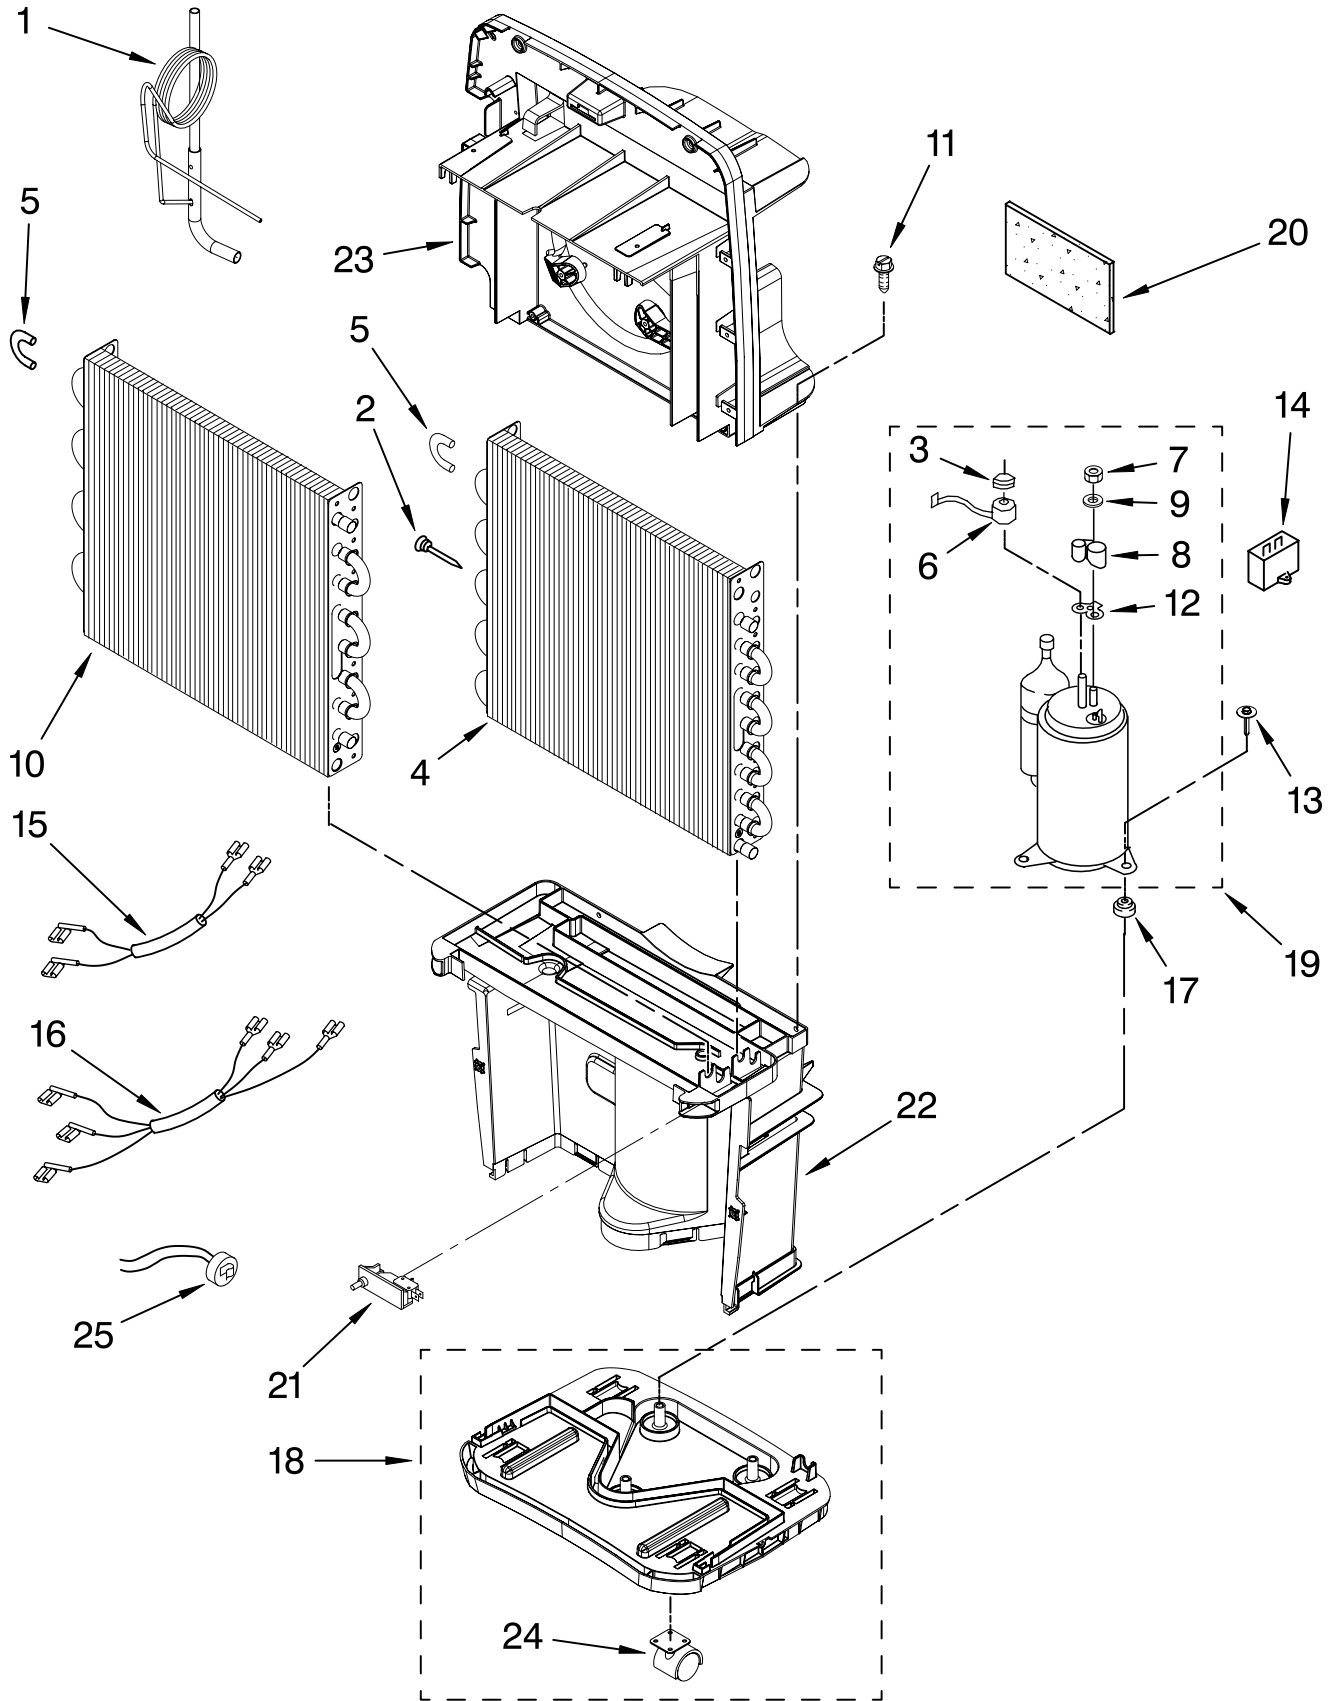

AIR FLOW AND CONTROL PARTS

For Model: AD25DSS0

DEHUMIDIFIER

Illus. No.	Part No.	DESCRIPTION
1		Literature Parts
	1188828	Wiring Diagram
	1188826	Use & Care Guide
2	1168670	Humidistat, Control
3	1188454	Assembly, Control Panel
4	1187163	Knob
5	1188475	Capacitor, Fan
6	1188409	Motor, Fan
7	1188416	Wheel, Blower
8	1188470	Cord, Appliance
9	1188455	Overlay
10	857547	Tie, Cable
11	489470	Screw

FOR ORDERING INFORMATION REFER TO PARTS PRICE LIST

UNIT PARTS

For Model: AD25DSS0

FOR ORDERING INFORMATION REFER TO PARTS PRICE LIST

UNIT PARTS

For Model: AD25DSS0

Illus. No.	Part No.	DESCRIPTION
1	1188520	Tube, Restrictor
2	1162526	Strainer
3	1185795	Spring, Overload
4	1188480	Condenser
5	8031222	Bend, Return
6	1188185	Overload, Protector
7	1186030	Nut, Terminal Cover
8	1188822	Cover, Terminal
9	1185794	Washer, Nut
10	1188439	Evaporator
11	9740848	Screw
12	1185793	Gasket, Terminal Cover
13	W10001320	Screw, Compressor
14	1188477	Capacitor
15	1188467	Wire Harness, Compressor (2 Wire)
16	1188468	Wire Harness, Compressor (3 Wire)
17	1188564	Grommet, Compressor
18	1188558	Base
19	1188554	Compressor, (Complete Assembly)
20	1182480	Putty, Sound Damping
21	1188814	Switch, Bucket Fill/Check
22	1188559	Support, Lower
23	1188561	Support, Upper
24	1188415	Caster
25	1188823	Bi-Metal, Defrost

REFRIGERANT CHARGE

4.90 oz.
R-22

CABINET PARTS

For Model: AD25DSS0

Illus. No.	Part No.	DESCRIPTION
1	1188395	Cabinet, Front
2	1188396	Cabinet, Rear
3	1188341	Float
4	1188527	Bucket Assembly (Includes Item 6)
5	9742177	Screw
6	1188402	Filter

**Following Parts Not Illustrated
and Optional Parts Not Included**

- 484310 Epoxy, Tube
(Aluminum Repair)
- 505168 Tape, No Drip
Valve, Access
- 978025 1/4" Tube O.D.
- 978026 5/16" Tube O.D.
- 978027 3/8" Tube O.D.
- 978028 1/2" Tube O.D.
- 978029 5/8" Tube O.D.
- 978030 3/4" Tube O.D.
- 978865Bulk Seal, Ring
Access Valve
(20 Pack)