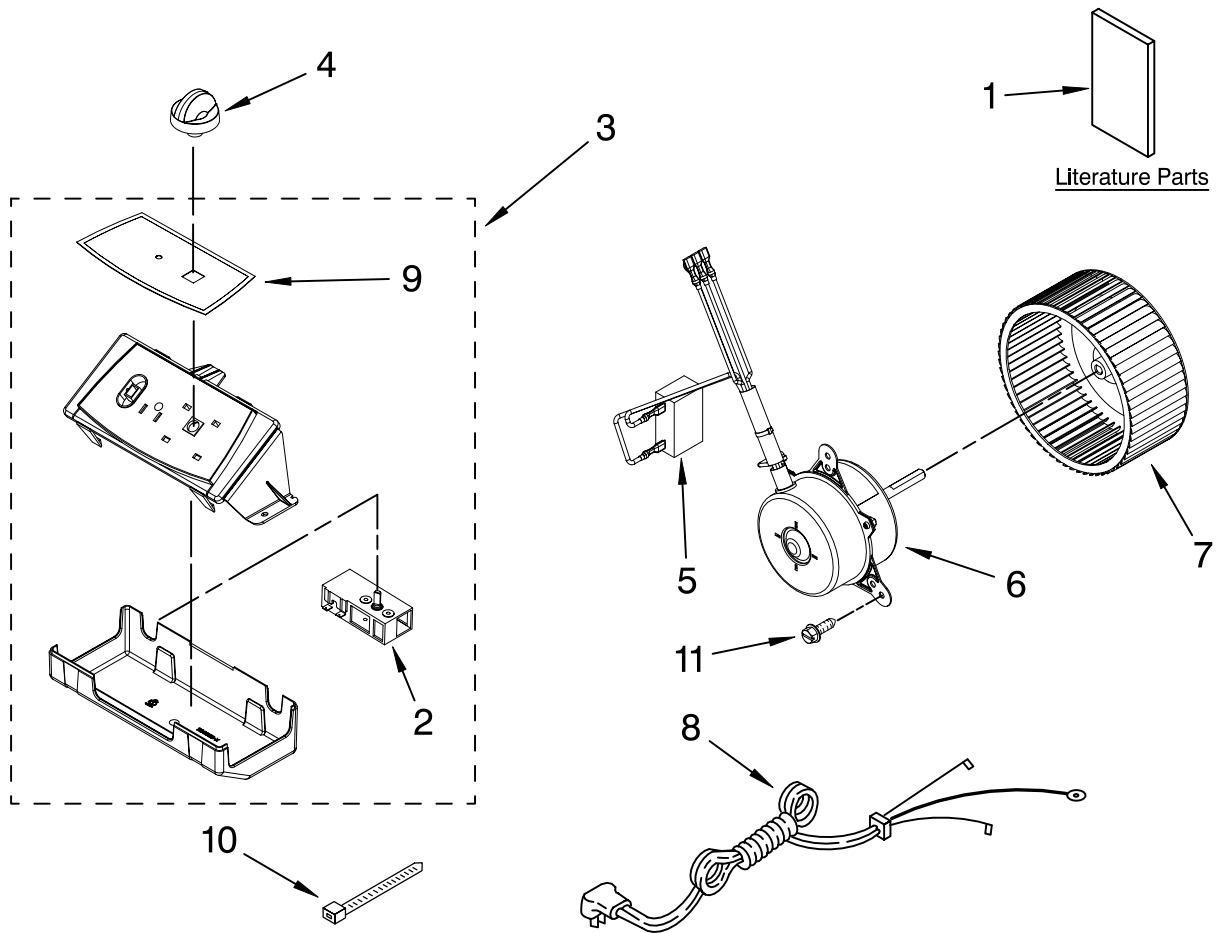

AIR FLOW AND CONTROL PARTS

For Model: AD25DSS0

DEHUMIDIFIER

Illus. No.	Part No.	DESCRIPTION
1		Literature Parts
	1188828	Wiring Diagram
	1188826	Use & Care Guide
2	1168670	Humidistat, Control
3	1188454	Assembly, Control Panel
4	1187163	Knob
5	1188475	Capacitor, Fan
6	1188409	Motor, Fan
7	1188416	Wheel, Blower
8	1188470	Cord, Appliance
9	1188455	Overlay
10	857547	Tie, Cable
11	489470	Screw

FOR ORDERING INFORMATION REFER TO PARTS PRICE LIST

UNIT PARTS

For Model: AD25DSS0

FOR ORDERING INFORMATION REFER TO PARTS PRICE LIST

UNIT PARTS

For Model: AD25DSS0

Illus. No.	Part No.	DESCRIPTION
1	1188520	Tube, Restrictor
2	1162526	Strainer
3	1185795	Spring, Overload
4	1188480	Condenser
5	8031222	Bend, Return
6	1188185	Overload, Protector
7	1186030	Nut, Terminal Cover
8	1188822	Cover, Terminal
9	1185794	Washer, Nut
10	1188439	Evaporator
11	9740848	Screw
12	1185793	Gasket, Terminal Cover
13	W10001320	Screw, Compressor
14	1188477	Capacitor
15	1188467	Wire Harness, Compressor (2 Wire)
16	1188468	Wire Harness, Compressor (3 Wire)
17	1188564	Grommet, Compressor
18	1188558	Base
19	1188554	Compressor, (Complete Assembly)
20	1182480	Putty, Sound Damping
21	1188814	Switch, Bucket Fill/Check
22	1188559	Support, Lower
23	1188561	Support, Upper
24	1188415	Caster
25	1188823	Bi-Metal, Defrost

REFRIGERANT CHARGE

4.90 oz.
R-22

CABINET PARTS

For Model: AD25DSS0

Illus. No.	Part No.	DESCRIPTION
1	1188395	Cabinet, Front
2	1188396	Cabinet, Rear
3	1188341	Float
4	1188527	Bucket Assembly (Includes Item 6)
5	9742177	Screw
6	1188402	Filter

**Following Parts Not Illustrated
and Optional Parts Not Included**

- 484310 Epoxy, Tube
(Aluminum Repair)
- 505168 Tape, No Drip
Valve, Access
- 978025 1/4" Tube O.D.
- 978026 5/16" Tube O.D.
- 978027 3/8" Tube O.D.
- 978028 1/2" Tube O.D.
- 978029 5/8" Tube O.D.
- 978030 3/4" Tube O.D.
- 978865Bulk Seal, Ring
Access Valve
(20 Pack)