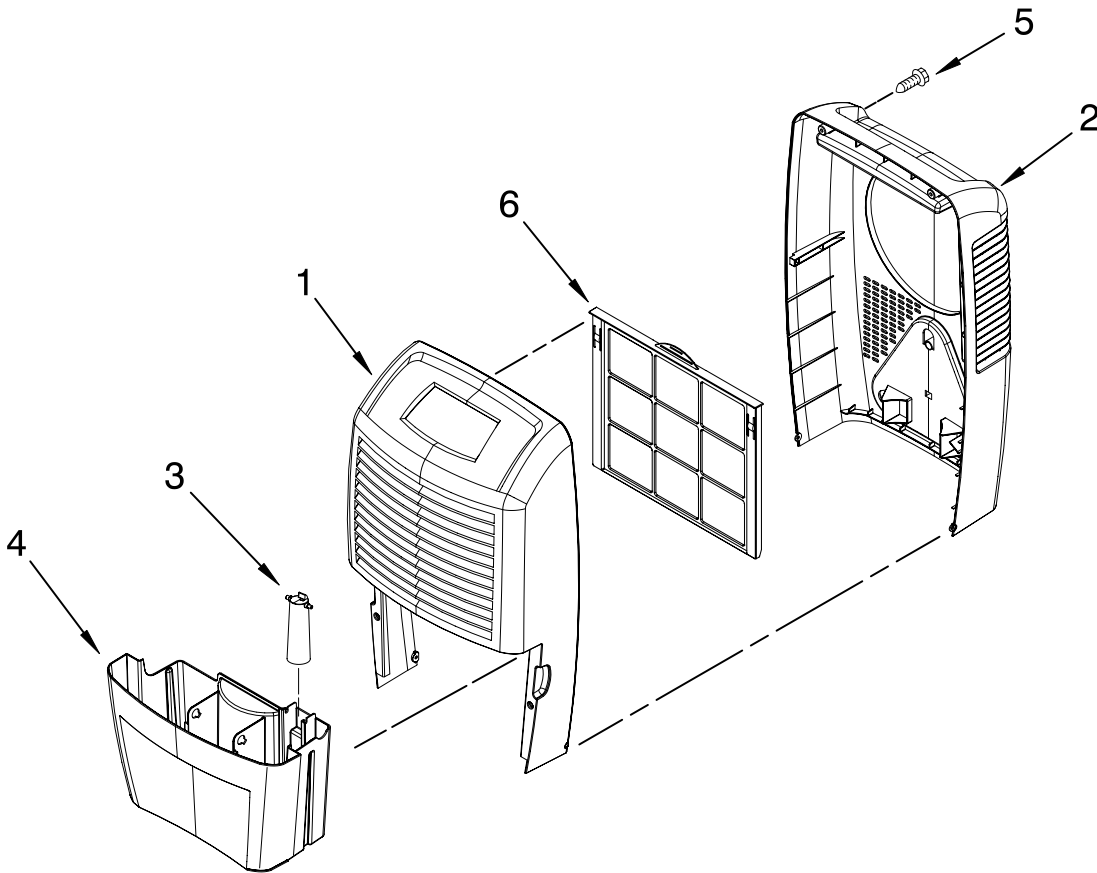

AIR FLOW AND CONTROL PARTS

For Model: AD25DSS0

DEHUMIDIFIER

Illus. No.	Part No.	DESCRIPTION
1		Literature Parts
	1188828	Wiring Diagram
	1188826	Use & Care Guide
2	1168670	Humidistat, Control
3	1188454	Assembly, Control Panel
4	1187163	Knob
5	1188475	Capacitor, Fan
6	1188409	Motor, Fan
7	1188416	Wheel, Blower
8	1188470	Cord, Appliance
9	1188455	Overlay
10	857547	Tie, Cable
11	489470	Screw

FOR ORDERING INFORMATION REFER TO PARTS PRICE LIST

UNIT PARTS

For Model: AD25DSS0

FOR ORDERING INFORMATION REFER TO PARTS PRICE LIST

UNIT PARTS

For Model: AD25DSS0

Illus. No.	Part No.	DESCRIPTION
1	1188520	Tube, Restrictor
2	1162526	Strainer
3	1185795	Spring, Overload
4	1188480	Condenser
5	8031222	Bend, Return
6	1188185	Overload, Protector
7	1186030	Nut, Terminal Cover
8	1188822	Cover, Terminal
9	1185794	Washer, Nut
10	1188439	Evaporator
11	9740848	Screw
12	1185793	Gasket, Terminal Cover
13	W10001320	Screw, Compressor
14	1188477	Capacitor
15	1188467	Wire Harness, Compressor (2 Wire)
16	1188468	Wire Harness, Compressor (3 Wire)
17	1188564	Grommet, Compressor
18	1188558	Base
19	1188554	Compressor, (Complete Assembly)
20	1182480	Putty, Sound Damping
21	1188814	Switch, Bucket Fill/Check
22	1188559	Support, Lower
23	1188561	Support, Upper
24	1188415	Caster
25	1188823	Bi-Metal, Defrost

REFRIGERANT CHARGE

4.90 oz.
R-22

CABINET PARTS

For Model: AD25DSS0

Illus. No.	Part No.	DESCRIPTION
1	1188395	Cabinet, Front
2	1188396	Cabinet, Rear
3	1188341	Float
4	1188527	Bucket Assembly (Includes Item 6)
5	9742177	Screw
6	1188402	Filter

**Following Parts Not Illustrated
and Optional Parts Not Included**

- 484310 Epoxy, Tube
(Aluminum Repair)
- 505168 Tape, No Drip
Valve, Access
- 978025 1/4" Tube O.D.
- 978026 5/16" Tube O.D.
- 978027 3/8" Tube O.D.
- 978028 1/2" Tube O.D.
- 978029 5/8" Tube O.D.
- 978030 3/4" Tube O.D.
- 978865Bulk Seal, Ring
Access Valve
(20 Pack)