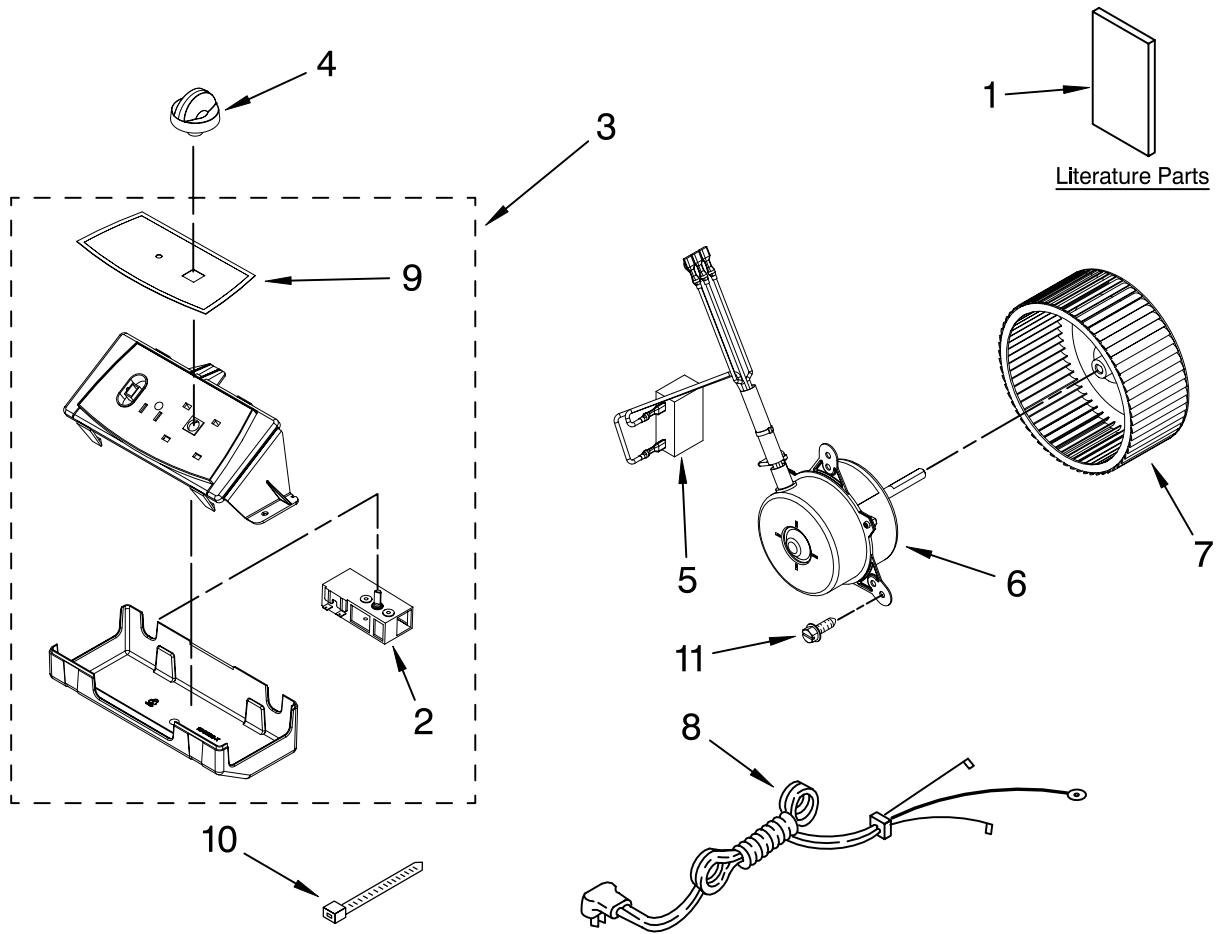

# AIR FLOW AND CONTROL PARTS

For Model: AD25DSS0

DEHUMIDIFIER

Illus. No.	Part No.	DESCRIPTION
1		Literature Parts
	1188828	Wiring Diagram
	1188826	Use & Care Guide
2	1168670	Humidistat, Control
3	1188454	Assembly, Control Panel
4	1187163	Knob
5	1188475	Capacitor, Fan
6	1188409	Motor, Fan
7	1188416	Wheel, Blower
8	1188470	Cord, Appliance
9	1188455	Overlay
10	857547	Tie, Cable
11	489470	Screw

# UNIT PARTS

For Model: AD25DSS0

FOR ORDERING INFORMATION REFER TO PARTS PRICE LIST

# UNIT PARTS

For Model: AD25DSS0

<b>Illus. No.</b>	<b>Part No.</b>	<b>DESCRIPTION</b>
1	1188520	Tube, Restrictor
2	1162526	Strainer
3	1185795	Spring, Overload
4	1188480	Condenser
5	8031222	Bend, Return
6	1188185	Overload, Protector
7	1186030	Nut, Terminal Cover
8	1188822	Cover, Terminal
9	1185794	Washer, Nut
10	1188439	Evaporator
11	9740848	Screw
12	1185793	Gasket, Terminal Cover
13	W10001320	Screw, Compressor
14	1188477	Capacitor
15	1188467	Wire Harness, Compressor (2 Wire)
16	1188468	Wire Harness, Compressor (3 Wire)
17	1188564	Grommet, Compressor
18	1188558	Base
19	1188554	Compressor, (Complete Assembly)
20	1182480	Putty, Sound Damping
21	1188814	Switch, Bucket Fill/Check
22	1188559	Support, Lower
23	1188561	Support, Upper
24	1188415	Caster
25	1188823	Bi-Metal, Defrost

# CABINET PARTS

For Model: AD25DSS0

Illus. No.	Part No.	DESCRIPTION
1	1188395	Cabinet, Front
2	1188396	Cabinet, Rear
3	1188341	Float
4	1188527	Bucket Assembly (Includes Item 6)
5	9742177	Screw
6	1188402	Filter