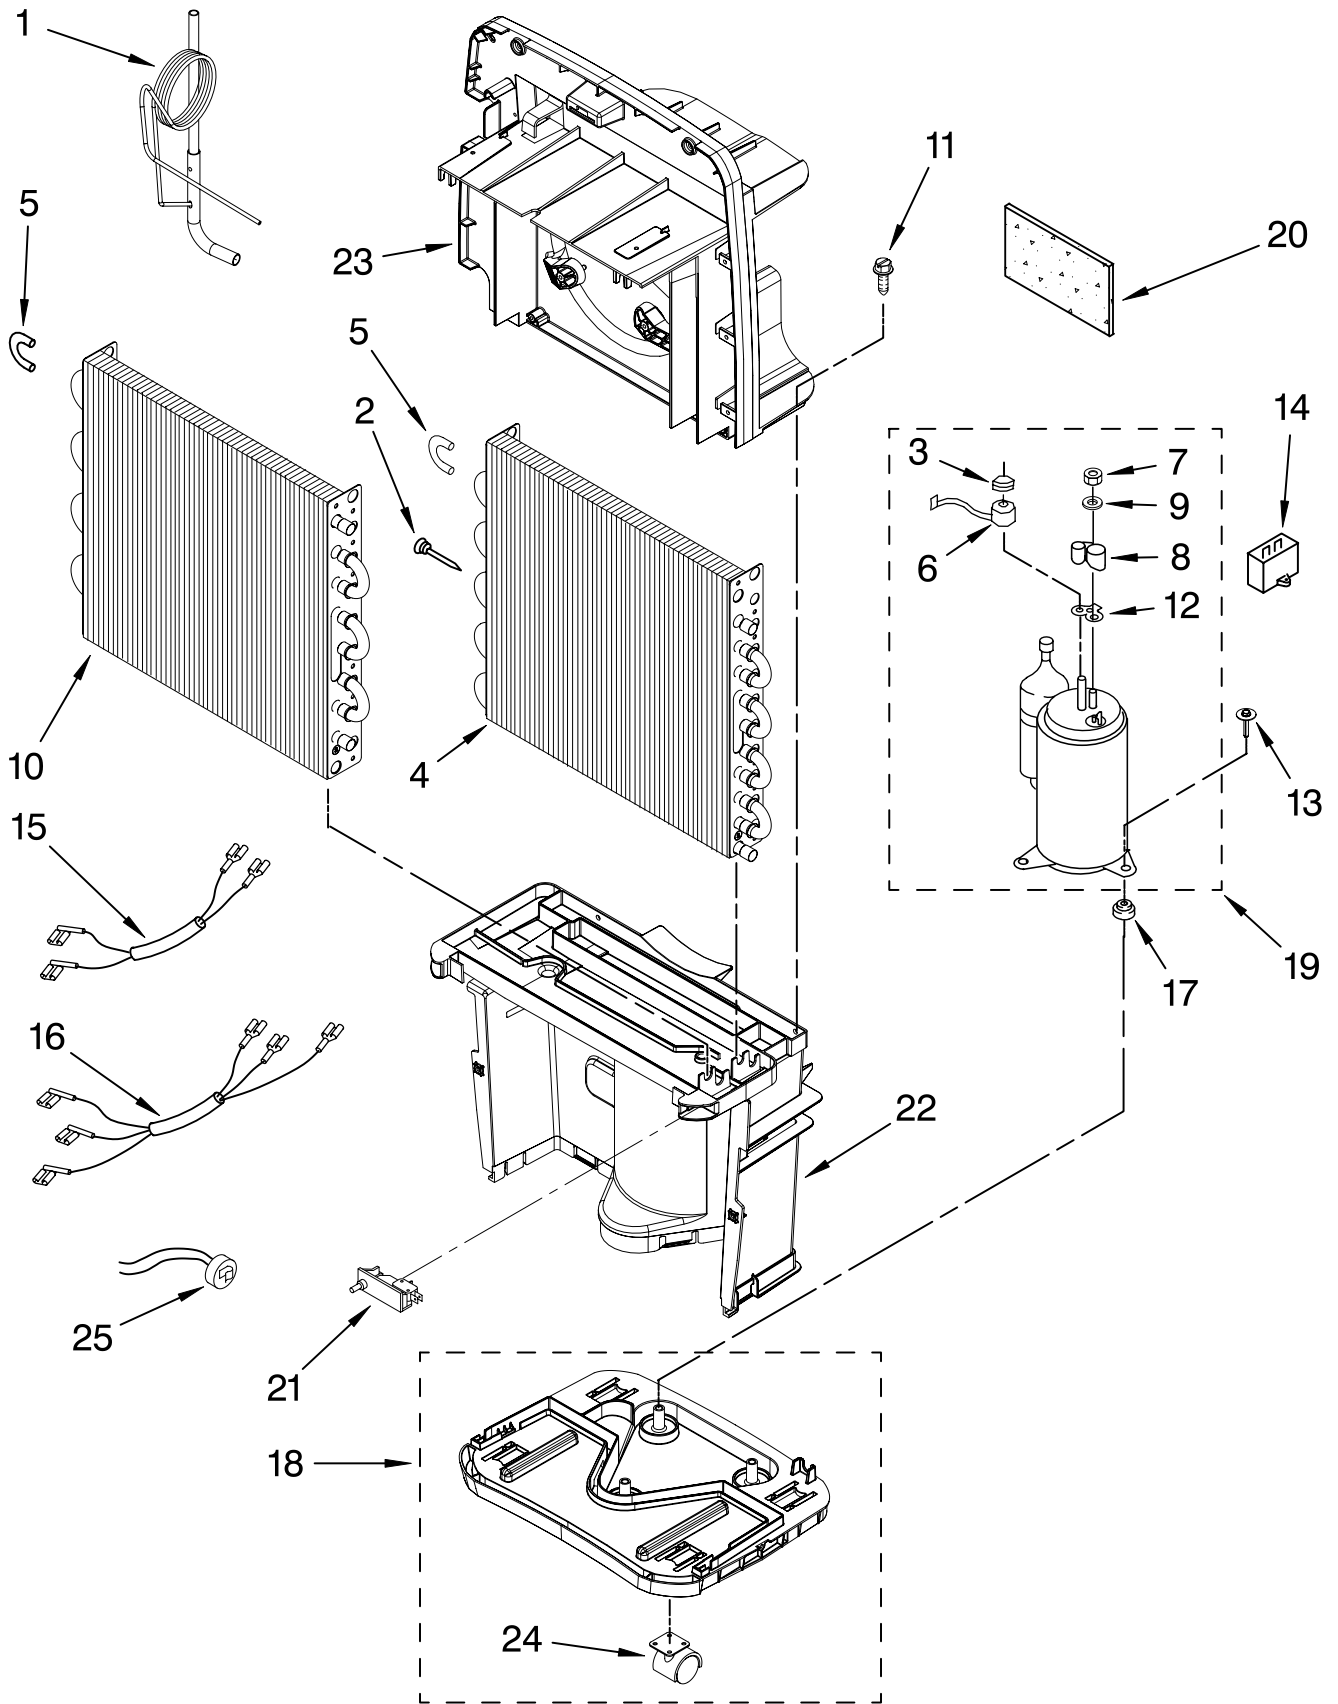

# AIR FLOW AND CONTROL PARTS

For Model: AD25DSS0

DEHUMIDIFIER

Illus. No.	Part No.	DESCRIPTION
1		Literature Parts
	1188828	Wiring Diagram
	1188826	Use & Care Guide
2	1168670	Humidistat, Control
3	1188454	Assembly, Control Panel
4	1187163	Knob
5	1188475	Capacitor, Fan
6	1188409	Motor, Fan
7	1188416	Wheel, Blower
8	1188470	Cord, Appliance
9	1188455	Overlay
10	857547	Tie, Cable
11	489470	Screw

# UNIT PARTS

For Model: AD25DSS0

FOR ORDERING INFORMATION REFER TO PARTS PRICE LIST

# UNIT PARTS

For Model: AD25DSS0

<b>Illus. No.</b>	<b>Part No.</b>	<b>DESCRIPTION</b>
1	1188520	Tube, Restrictor
2	1162526	Strainer
3	1185795	Spring, Overload
4	1188480	Condenser
5	8031222	Bend, Return
6	1188185	Overload, Protector
7	1186030	Nut, Terminal Cover
8	1188822	Cover, Terminal
9	1185794	Washer, Nut
10	1188439	Evaporator
11	9740848	Screw
12	1185793	Gasket, Terminal Cover
13	W10001320	Screw, Compressor
14	1188477	Capacitor
15	1188467	Wire Harness, Compressor (2 Wire)
16	1188468	Wire Harness, Compressor (3 Wire)
17	1188564	Grommet, Compressor
18	1188558	Base
19	1188554	Compressor, (Complete Assembly)
20	1182480	Putty, Sound Damping
21	1188814	Switch, Bucket Fill/Check
22	1188559	Support, Lower
23	1188561	Support, Upper
24	1188415	Caster
25	1188823	Bi-Metal, Defrost

# CABINET PARTS

For Model: AD25DSS0

Illus. No.	Part No.	DESCRIPTION
1	1188395	Cabinet, Front
2	1188396	Cabinet, Rear
3	1188341	Float
4	1188527	Bucket Assembly (Includes Item 6)
5	9742177	Screw
6	1188402	Filter