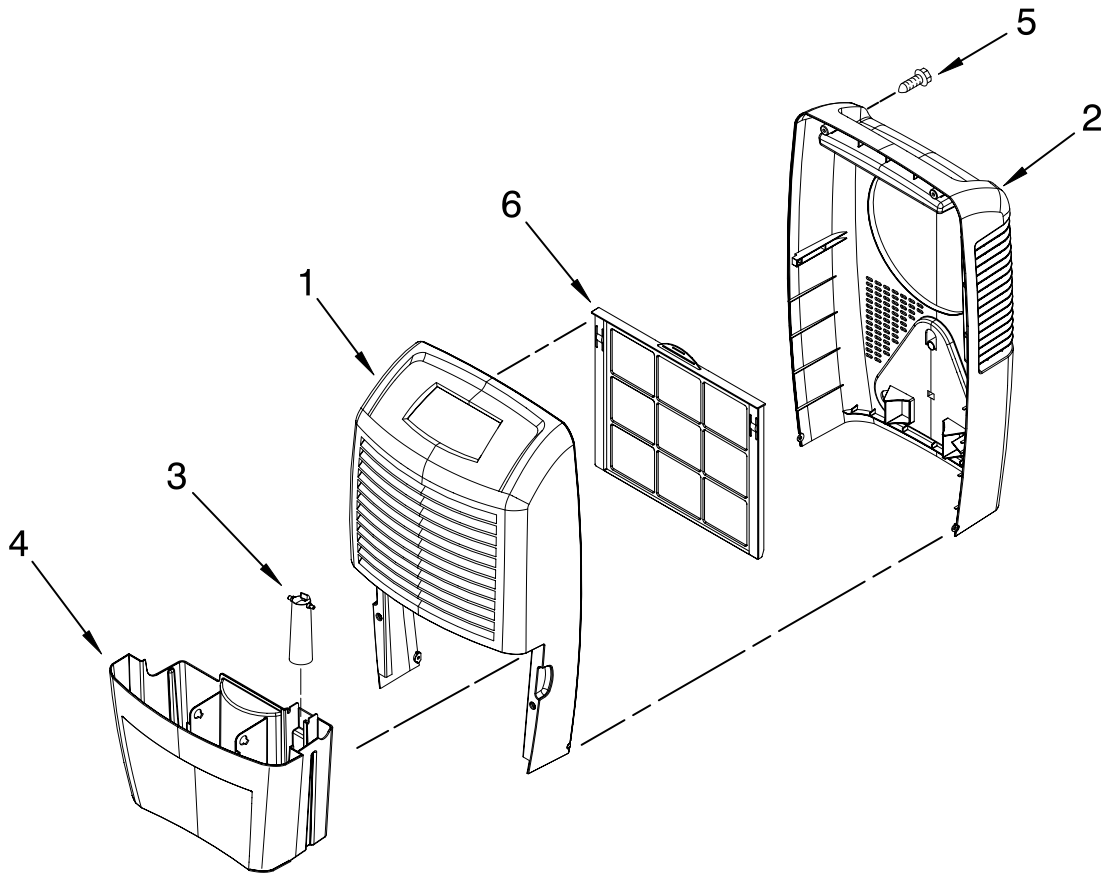

# UNIT PARTS

For Model: AD25DSS0

<b>Illus. No.</b>	<b>Part No.</b>	<b>DESCRIPTION</b>
1	1188520	Tube, Restrictor
2	1162526	Strainer
3	1185795	Spring, Overload
4	1188480	Condenser
5	8031222	Bend, Return
6	1188185	Overload, Protector
7	1186030	Nut, Terminal Cover
8	1188822	Cover, Terminal
9	1185794	Washer, Nut
10	1188439	Evaporator
11	9740848	Screw
12	1185793	Gasket, Terminal Cover
13	W10001320	Screw, Compressor
14	1188477	Capacitor
15	1188467	Wire Harness, Compressor (2 Wire)
16	1188468	Wire Harness, Compressor (3 Wire)
17	1188564	Grommet, Compressor
18	1188558	Base
19	1188554	Compressor, (Complete Assembly)
20	1182480	Putty, Sound Damping
21	1188814	Switch, Bucket Fill/Check
22	1188559	Support, Lower
23	1188561	Support, Upper
24	1188415	Caster
25	1188823	Bi-Metal, Defrost

# CABINET PARTS

For Model: AD25DSS0

Illus. No.	Part No.	DESCRIPTION
1	1188395	Cabinet, Front
2	1188396	Cabinet, Rear
3	1188341	Float
4	1188527	Bucket Assembly (Includes Item 6)
5	9742177	Screw
6	1188402	Filter