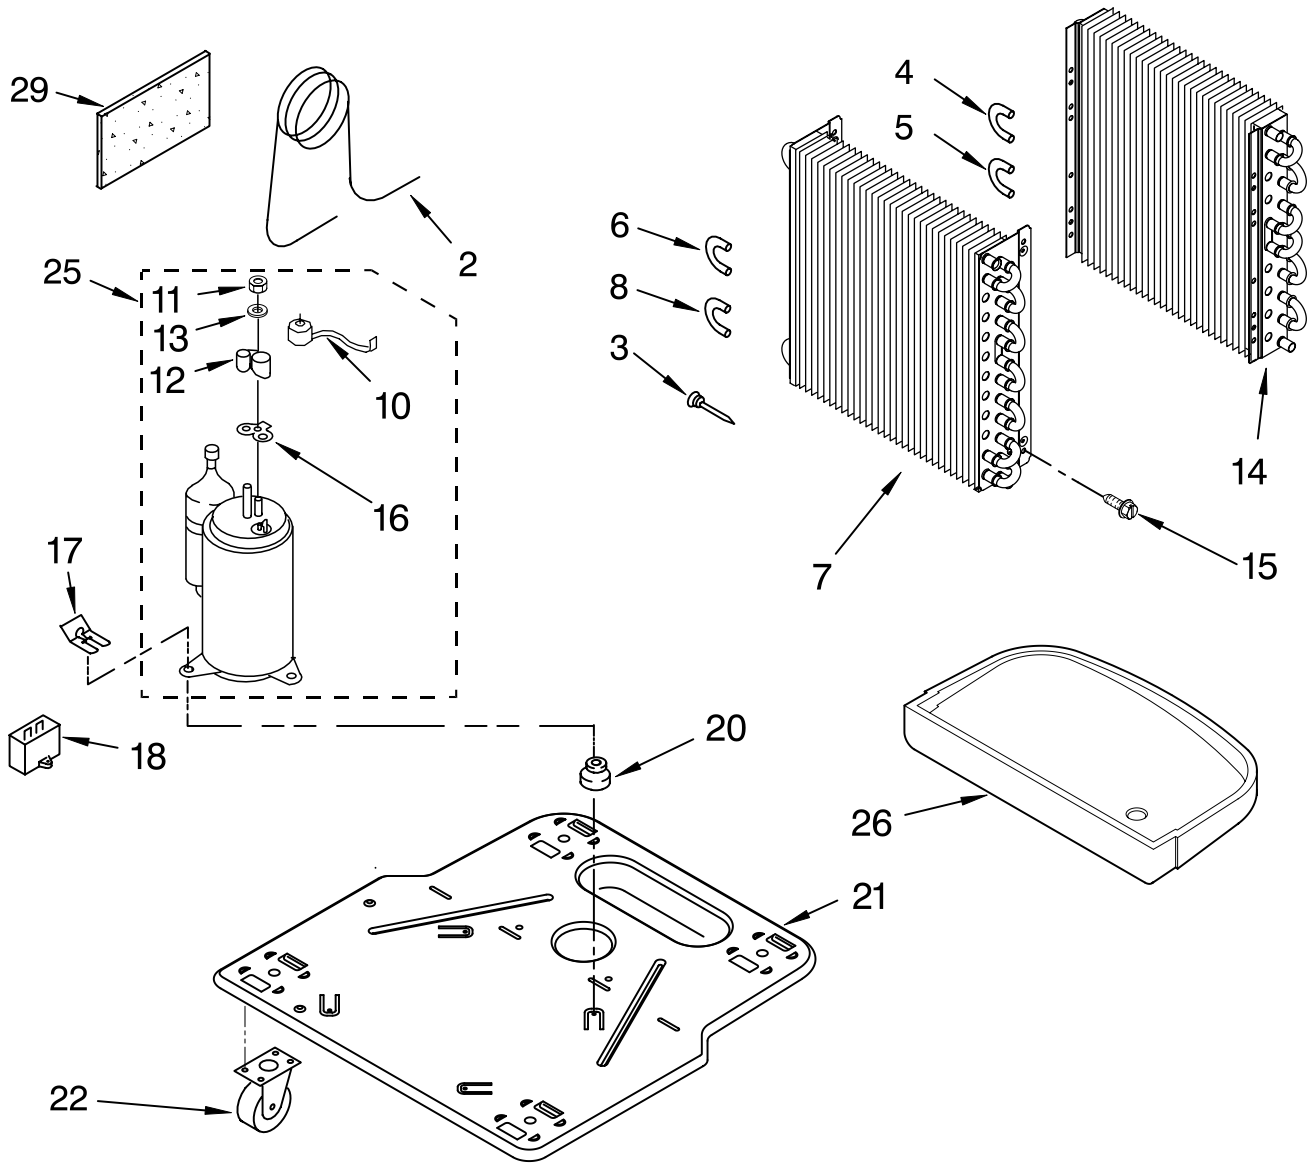

----- Manual continues below -----

AIR FLOW AND CONTROL PARTS

For Model: AD40USL4

DEHUMIDIFIER

Illus. No.	Part No.	DESCRIPTION
1	LIT1186973 LIT1185020	Literature Parts Wiring Diagram Use & Care Guide
3	1184916	Assembly, Control Panel Electronic
5	488480	Screw, Sm #8 x 1/2
6	1183427	Bracket, Motor
7		Panel, Air System
	1168758	Left Side
	1168759	Right Side
10	1187004	Motor, Fan
11	1168731	Blade, Fan
12	1168681	Cover, Air System
13	1186481	Switch, Bucket Fill/Check
14	1159222	Screw, 8-18 x .295
15	1186815	Appliance Cord and Wiring Harness
16	1168666	Plate, Orifice
17	488130	Nut
22	488937	Relief, Strain
23	1184946	Support, Air System
25	857547	Tie, Cable
26	1168752	Brace, Support
27	1157158	Screw, 8-18 X 3/8
28	1180634	Edge Guard

FOR ORDERING INFORMATION REFER TO PARTS PRICE LIST

UNIT PARTS

For Model: AD40USL4

Illus. No.	Part No.	DESCRIPTION
2	1186761	Tube, Restrictor (Length 36.00")
3	1162526	Strainer
4	708532	Bend, Return (7)
5	708531	Bend, Return (1)
6	8031223	Bend, Return (9)
7	1186752	Condenser
8	8031222	Bend, Return (1)
10	1186982	Overload, Protector
11	1186128	Nut, Hex

Illus. No.	Part No.	DESCRIPTION
12	1184748	Cover, Terminal
13	1182120	Gasket, Nut
14	1186754	Evaporator
15	488480	Screw, 8 x 1/2 (4)
16	1182118	Gasket, Terminal Cover
17	8011446	Clip, Compressor
18	1186186	Capacitor
20	1186709	Grommet (3)
21	1186674	Base
22	1164241	Caster (4)

CABINET PARTS

For Model: AD40USL4

Illus. No.	Part No.	DESCRIPTION
1	1186822	Cabinet
2	1172098	Cover, Hose Connection
3	1186430	Clip, Float
4	1168652	Cover, Top
5	1182061	Cover, Front
6	1172075	Float
8	1182588	Bucket, Condensate
10	1168744	Screw