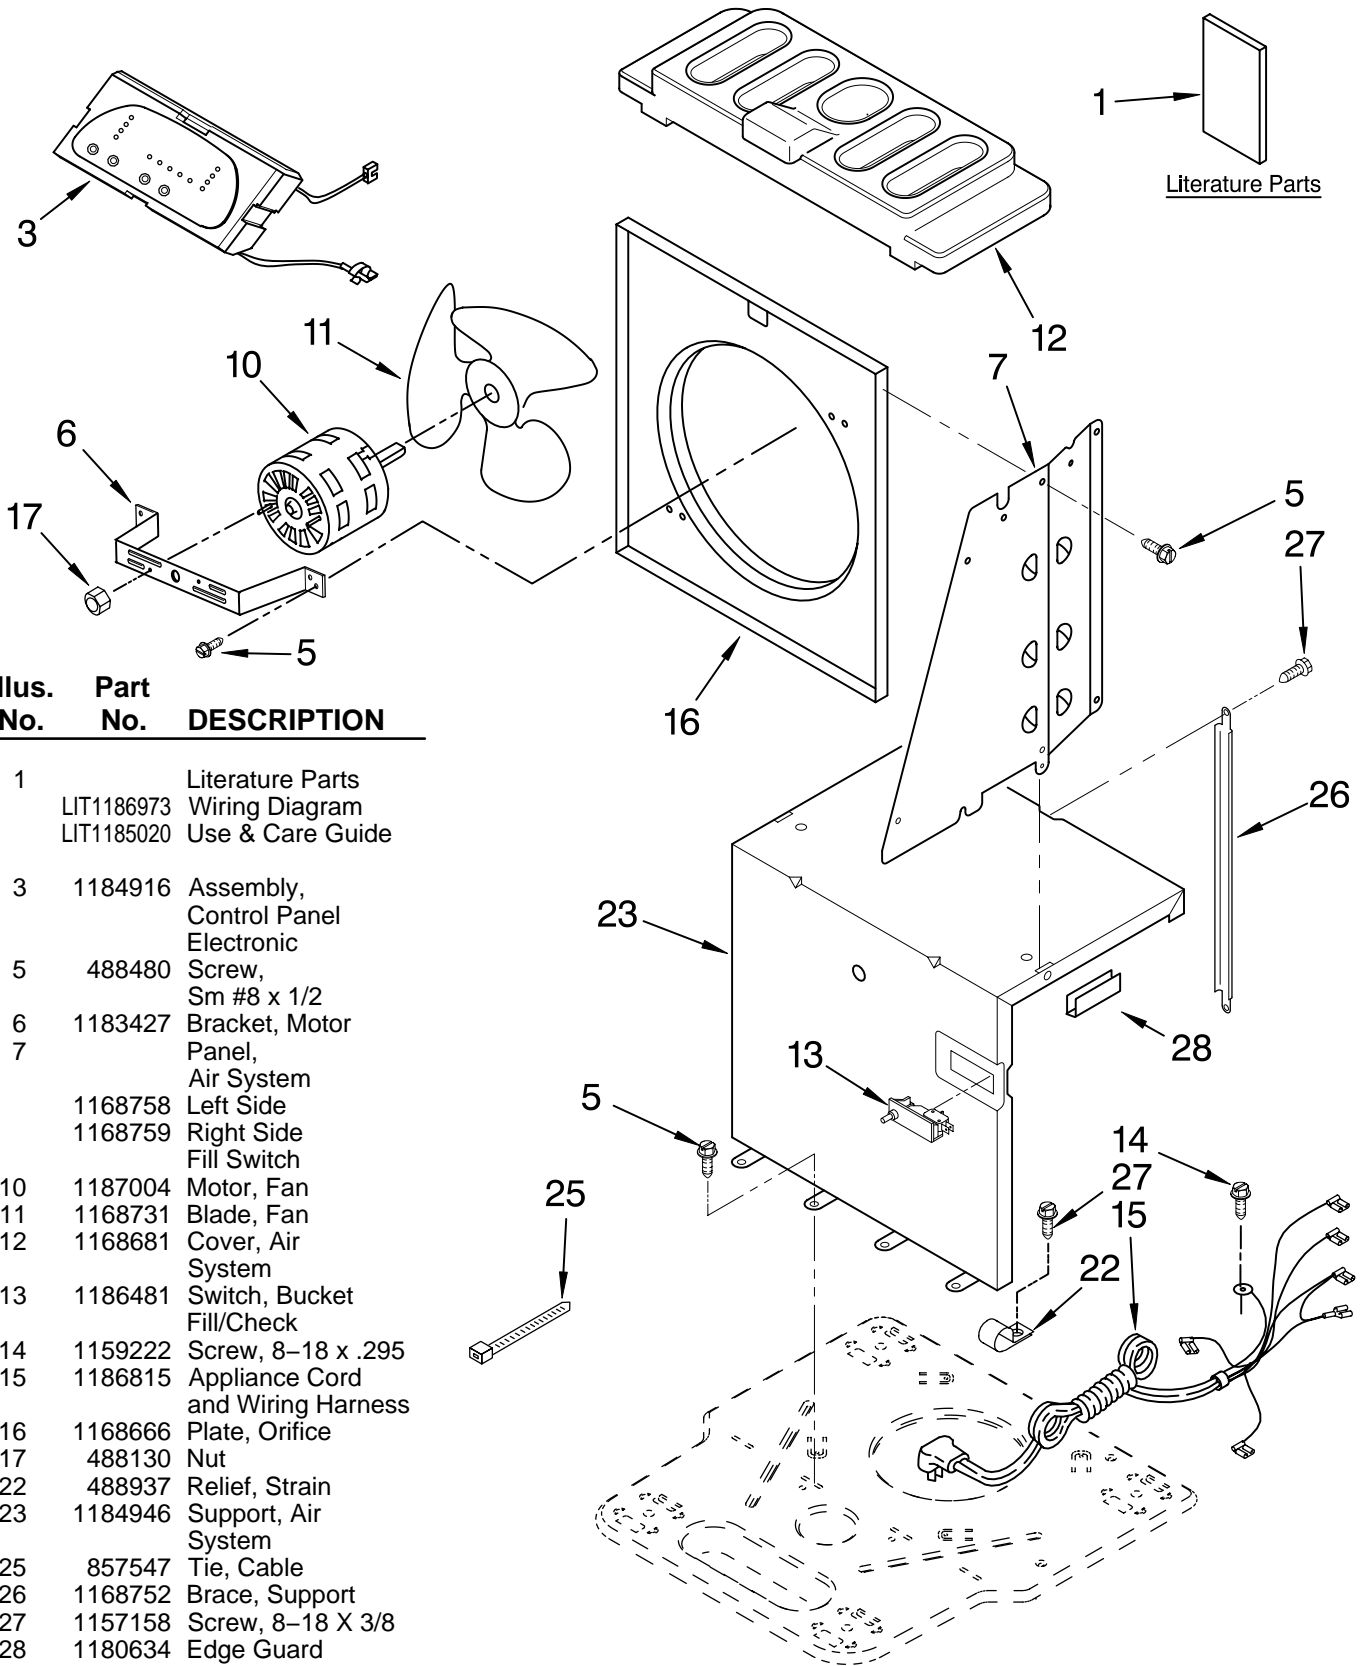

----- Manual continues below -----

AIR FLOW AND CONTROL PARTS

For Model: AD40USL4

DEHUMIDIFIER

Illus. No.	Part No.	DESCRIPTION
1	LIT1186973 LIT1185020	Literature Parts Wiring Diagram Use & Care Guide
3	1184916	Assembly, Control Panel Electronic
5	488480	Screw, Sm #8 x 1/2
6	1183427	Bracket, Motor
7		Panel, Air System
	1168758	Left Side
	1168759	Right Side
10	1187004	Motor, Fan
11	1168731	Blade, Fan
12	1168681	Cover, Air System
13	1186481	Switch, Bucket Fill/Check
14	1159222	Screw, 8-18 x .295
15	1186815	Appliance Cord and Wiring Harness
16	1168666	Plate, Orifice
17	488130	Nut
22	488937	Relief, Strain
23	1184946	Support, Air System
25	857547	Tie, Cable
26	1168752	Brace, Support
27	1157158	Screw, 8-18 X 3/8
28	1180634	Edge Guard

FOR ORDERING INFORMATION REFER TO PARTS PRICE LIST

UNIT PARTS

For Model: AD40USL4

Illus. No.	Part No.	DESCRIPTION
2	1186761	Tube, Restrictor (Length 36.00")
3	1162526	Strainer
4	708532	Bend, Return (7)
5	708531	Bend, Return (1)
6	8031223	Bend, Return (9)
7	1186752	Condenser
8	8031222	Bend, Return (1)
10	1186982	Overload, Protector
11	1186128	Nut, Hex

Illus. No.	Part No.	DESCRIPTION
12	1184748	Cover, Terminal
13	1182120	Gasket, Nut
14	1186754	Evaporator
15	488480	Screw, 8 x 1/2 (4)
16	1182118	Gasket, Terminal Cover
17	8011446	Clip, Compressor
18	1186186	Capacitor
20	1186709	Grommet (3)
21	1186674	Base
22	1164241	Caster (4)

CABINET PARTS

For Model: AD40USL4

Illus. No.	Part No.	DESCRIPTION
1	1186822	Cabinet
2	1172098	Cover, Hose Connection
3	1186430	Clip, Float
4	1168652	Cover, Top
5	1182061	Cover, Front
6	1172075	Float
8	1182588	Bucket, Condensate
10	1168744	Screw