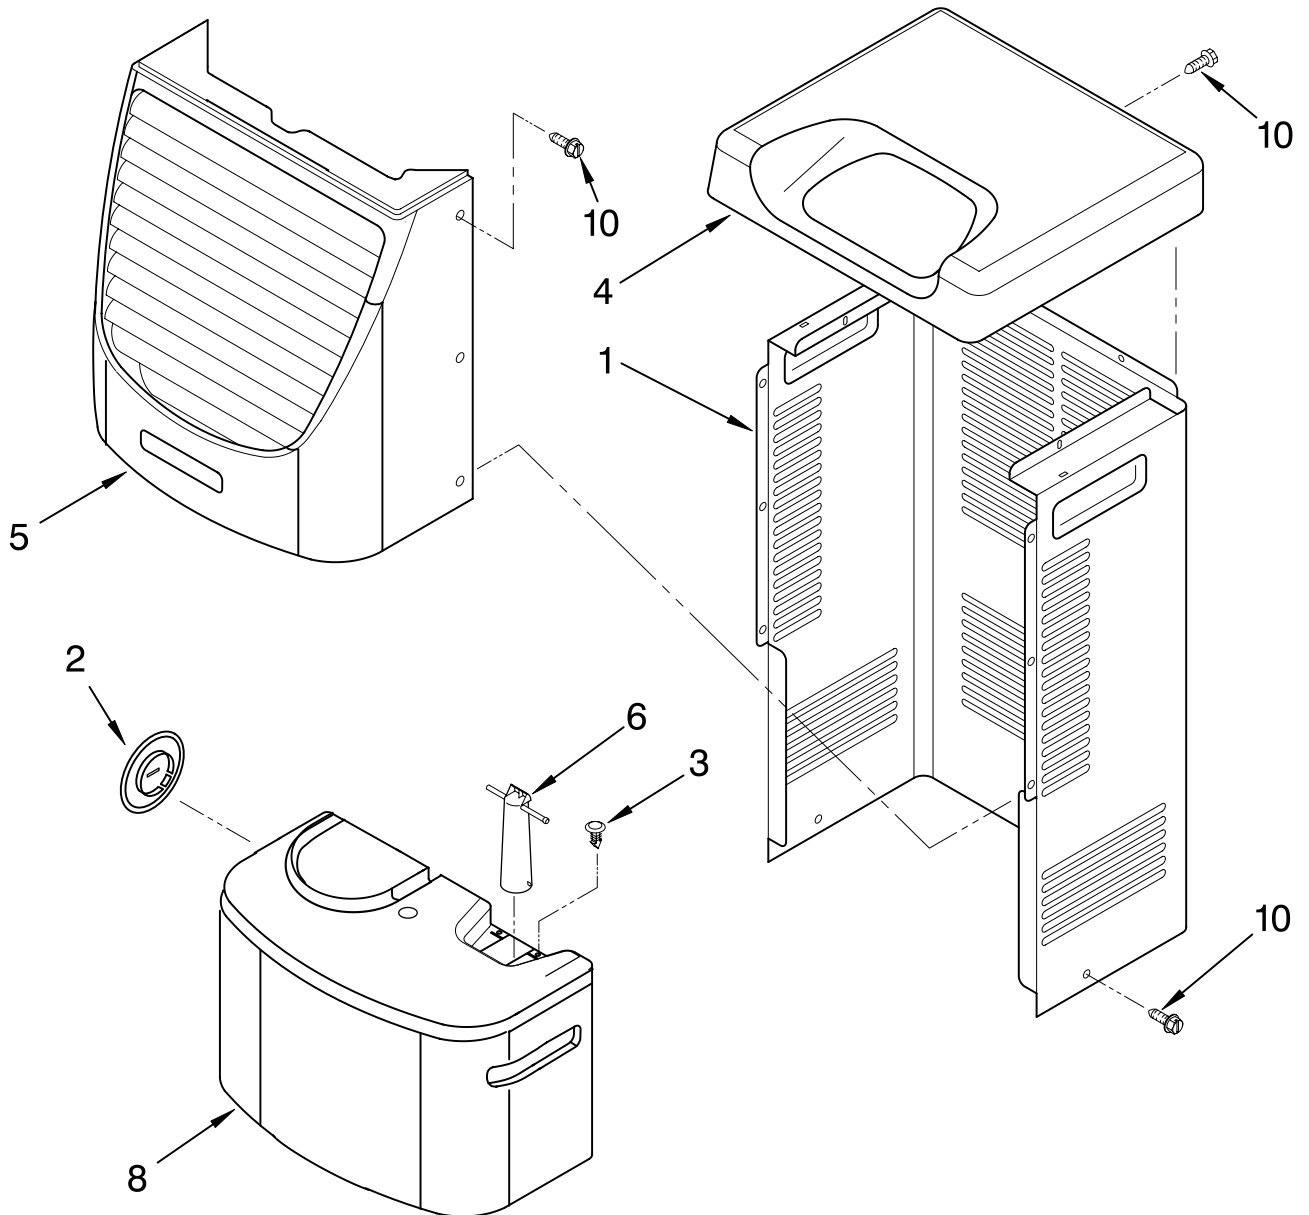

----- Manual continues below -----

AIR FLOW AND CONTROL PARTS

For Model: AD40USL4

DEHUMIDIFIER

Illus. No.	Part No.	DESCRIPTION
1	LIT1186973 LIT1185020	Literature Parts Wiring Diagram Use & Care Guide
3	1184916	Assembly, Control Panel Electronic
5	488480	Screw, Sm #8 x 1/2
6	1183427	Bracket, Motor
7		Panel, Air System
	1168758	Left Side
	1168759	Right Side
10	1187004	Motor, Fan
11	1168731	Blade, Fan
12	1168681	Cover, Air System
13	1186481	Switch, Bucket Fill/Check
14	1159222	Screw, 8-18 x .295
15	1186815	Appliance Cord and Wiring Harness
16	1168666	Plate, Orifice
17	488130	Nut
22	488937	Relief, Strain
23	1184946	Support, Air System
25	857547	Tie, Cable
26	1168752	Brace, Support
27	1157158	Screw, 8-18 X 3/8
28	1180634	Edge Guard

FOR ORDERING INFORMATION REFER TO PARTS PRICE LIST

UNIT PARTS

For Model: AD40USL4

Illus. No.	Part No.	DESCRIPTION
2	1186761	Tube, Restrictor (Length 36.00")
3	1162526	Strainer
4	708532	Bend, Return (7)
5	708531	Bend, Return (1)
6	8031223	Bend, Return (9)
7	1186752	Condenser
8	8031222	Bend, Return (1)
10	1186982	Overload, Protector
11	1186128	Nut, Hex

Illus. No.	Part No.	DESCRIPTION
12	1184748	Cover, Terminal
13	1182120	Gasket, Nut
14	1186754	Evaporator
15	488480	Screw, 8 x 1/2 (4)
16	1182118	Gasket, Terminal Cover
17	8011446	Clip, Compressor
18	1186186	Capacitor
20	1186709	Grommet (3)
21	1186674	Base
22	1164241	Caster (4)

CABINET PARTS

For Model: AD40USL4

Illus. No.	Part No.	DESCRIPTION
1	1186822	Cabinet
2	1172098	Cover, Hose Connection
3	1186430	Clip, Float
4	1168652	Cover, Top
5	1182061	Cover, Front
6	1172075	Float
8	1182588	Bucket, Condensate
10	1168744	Screw