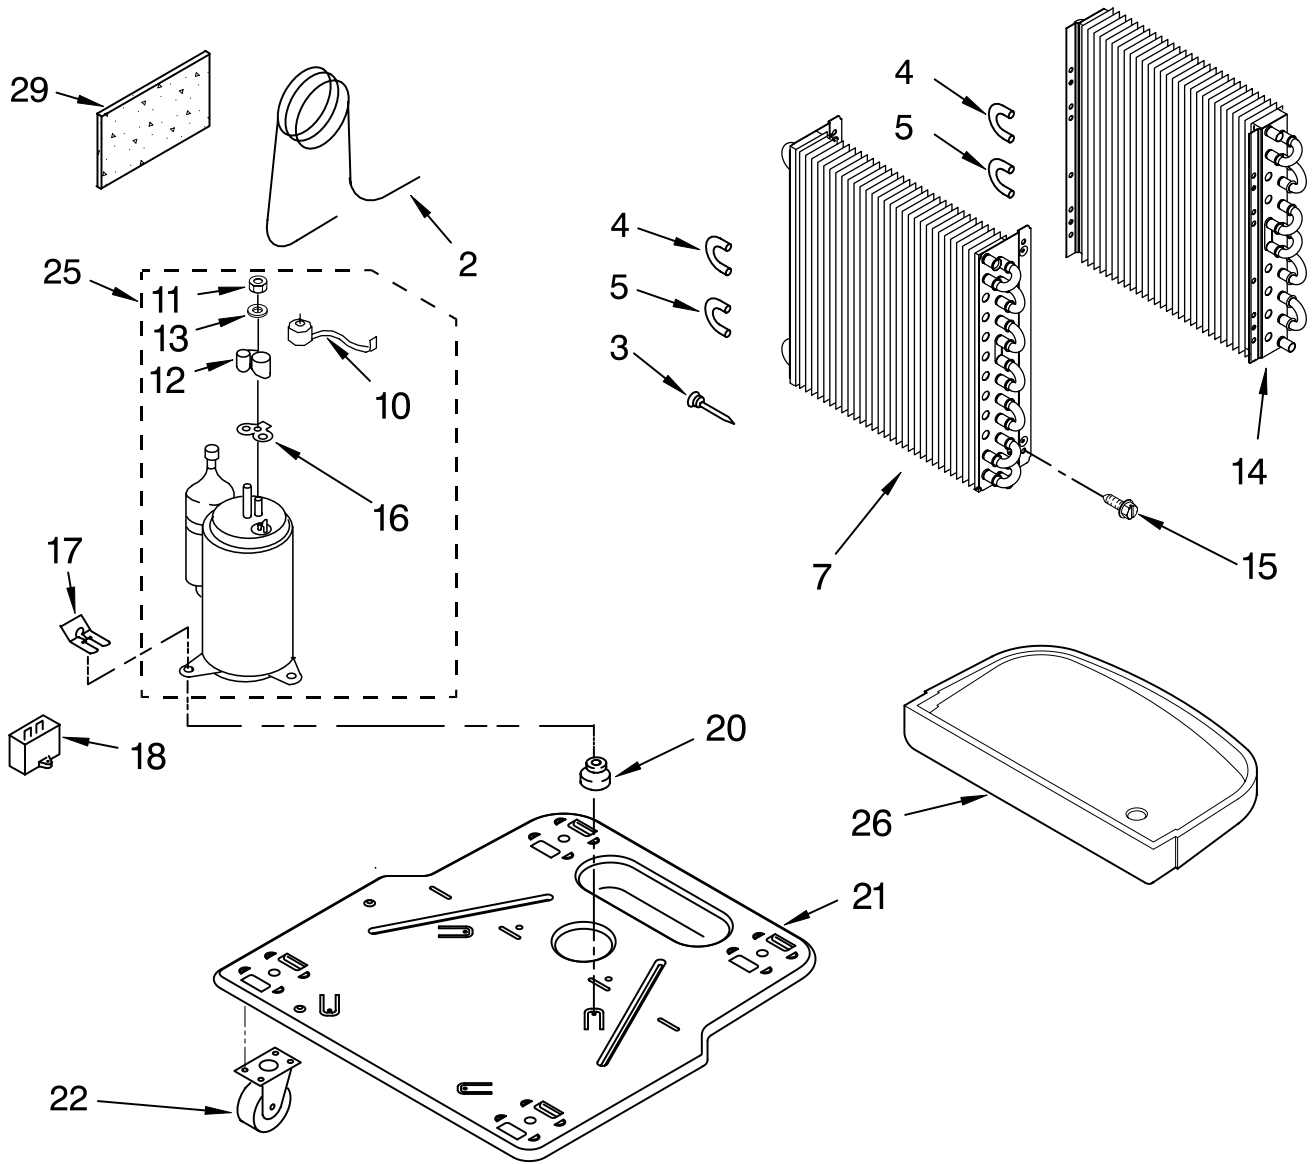

----- Manual continues below -----

AIR FLOW AND CONTROL PARTS

For Model: AD40USL5

DEHUMIDIFIER

Illus. No.	Part No.	DESCRIPTION
1	LIT1186973 LIT1185020	Literature Parts Wiring Diagram Use & Care Guide
3	1184916	Assembly, Control Panel Electronic
5	488480	Screw, Sm #8 x 1/2
6	1183427	Bracket, Motor Panel,
7		Air System
	1168758	Left Side
	1168759	Right Side
10	1187004	Motor, Fan
11	1168731	Blade, Fan
12	1168681	Cover, Air System
13	1186481	Switch, Bucket Fill/Check
14	1159222	Screw, 8-18 x .295
15	1186815	Appliance Cord and Wiring Harness
16	1168666	Plate, Orifice
17	488130	Nut
22	488937	Relief, Strain
23	1184946	Support, Air System
25	857547	Tie, Cable
26	1168752	Brace, Support
27	1157158	Screw, 8-18 X 3/8
28	1180634	Edge Guard

FOR ORDERING INFORMATION REFER TO PARTS PRICE LIST

UNIT PARTS

For Model: AD40USL5

Illus. No.	Part No.	DESCRIPTION
2	1186761	Tube, Restrictor (Length 36.00")
3	1162526	Strainer
4	708532	Bend, Return (7)
5	708531	Bend, Return (1)
7	1187542	Condenser
10	1186982	Overload, Protector
11	1186128	Nut, Hex

Illus. No.	Part No.	DESCRIPTION
12	1184748	Cover, Terminal
13	1182120	Gasket, Nut
14	1186754	Evaporator
15	488480	Screw, 8 x 1/2 (4)
16	1182118	Gasket, Terminal Cover
17	8011446	Clip, Compressor
18	1186186	Capacitor
20	950212	Grommet (3)
21	1186674	Base
22	1164241	Caster (4)

CABINET PARTS

For Model: AD40USL5

Illus. No.	Part No.	DESCRIPTION
1	1186822	Cabinet
2	1172098	Cover, Hose Connection
3	1186430	Clip, Float
4	1168652	Cover, Top
5	1182061	Cover, Front
6	1172075	Float
8	1182588	Bucket, Condensate
10	1168744	Screw