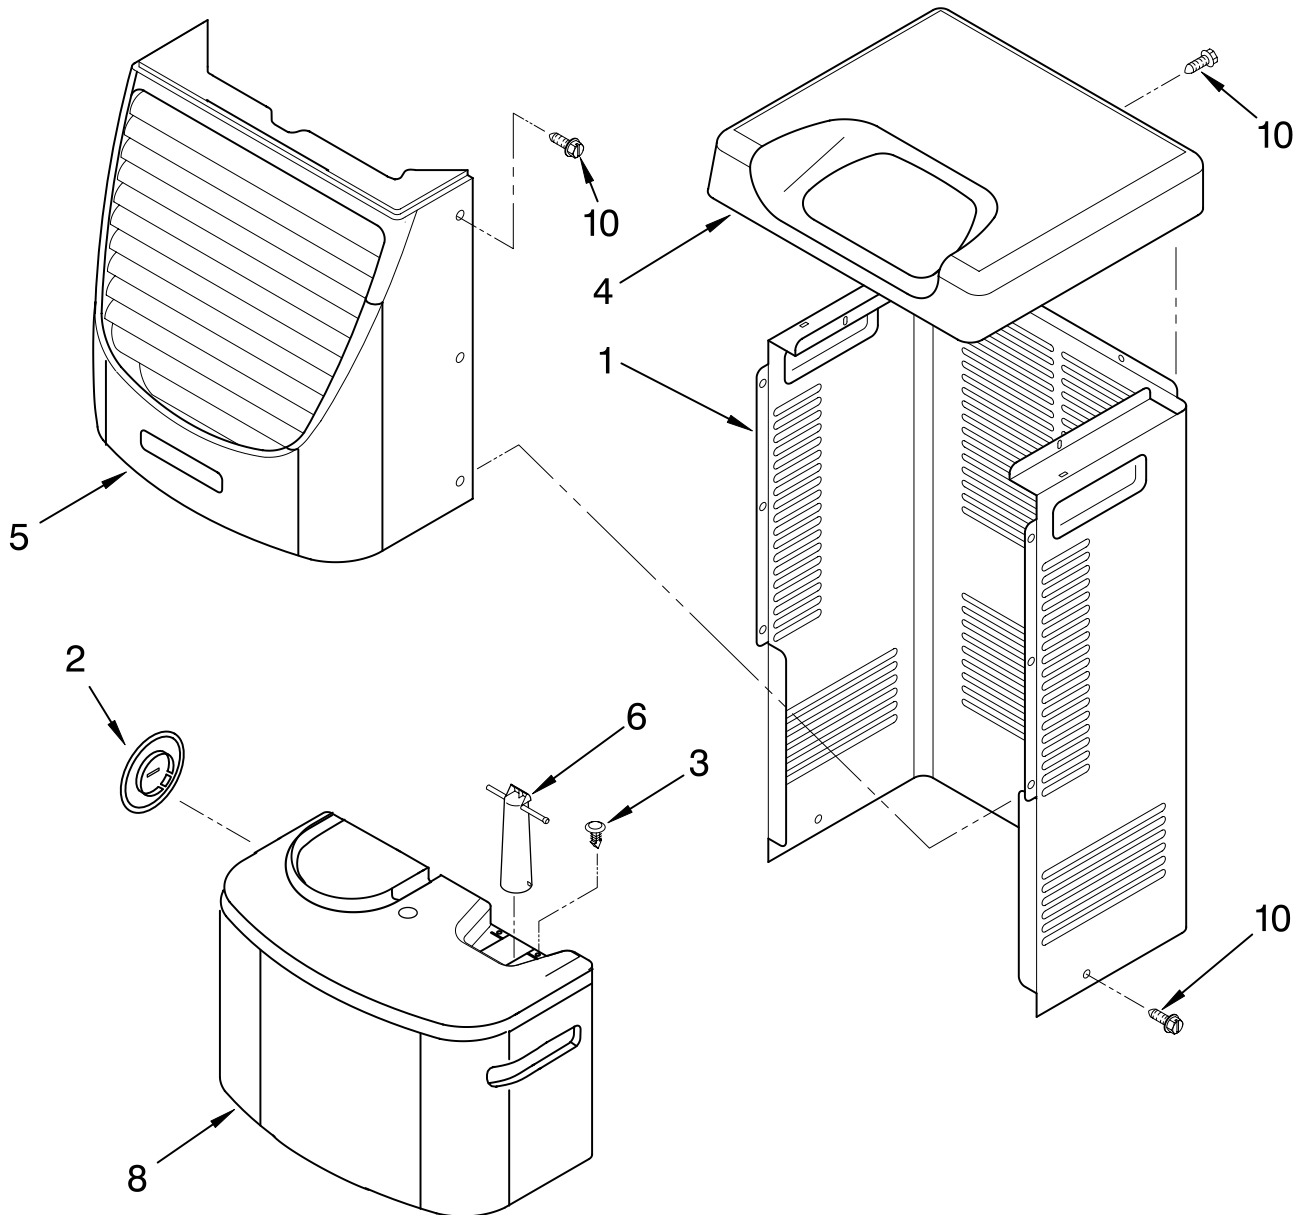

----- Manual continues below -----

AIR FLOW AND CONTROL PARTS

For Model: AD40USL5

DEHUMIDIFIER

Illus. No.	Part No.	DESCRIPTION
1	LIT1186973 LIT1185020	Literature Parts Wiring Diagram Use & Care Guide
3	1184916	Assembly, Control Panel Electronic
5	488480	Screw, Sm #8 x 1/2
6	1183427	Bracket, Motor Panel,
7		Air System
	1168758	Left Side
	1168759	Right Side
10	1187004	Motor, Fan
11	1168731	Blade, Fan
12	1168681	Cover, Air System
13	1186481	Switch, Bucket Fill/Check
14	1159222	Screw, 8-18 x .295
15	1186815	Appliance Cord and Wiring Harness
16	1168666	Plate, Orifice
17	488130	Nut
22	488937	Relief, Strain
23	1184946	Support, Air System
25	857547	Tie, Cable
26	1168752	Brace, Support
27	1157158	Screw, 8-18 X 3/8
28	1180634	Edge Guard

Illus. No.	Part No.	DESCRIPTION
12	1184748	Cover, Terminal
13	1182120	Gasket, Nut
14	1186754	Evaporator
15	488480	Screw, 8 x 1/2 (4)
16	1182118	Gasket, Terminal Cover
17	8011446	Clip, Compressor
18	1186186	Capacitor
20	950212	Grommet (3)
21	1186674	Base
22	1164241	Caster (4)

Illus. No.	Part No.	DESCRIPTION
25	1187682	Compressor, (Complete Assembly)
26	1168761	Pan, Drain
29	1184625	Insulation (Restrictor Tube)

REFRIGERANT CHARGE

7.50 oz.

FOR ORDERING INFORMATION REFER TO PARTS PRICE LIST

CABINET PARTS

For Model: AD40USL5

Illus. No.	Part No.	DESCRIPTION
1	1186822	Cabinet
2	1172098	Cover, Hose Connection
3	1186430	Clip, Float
4	1168652	Cover, Top
5	1182061	Cover, Front
6	1172075	Float
8	1182588	Bucket, Condensate
10	1168744	Screw