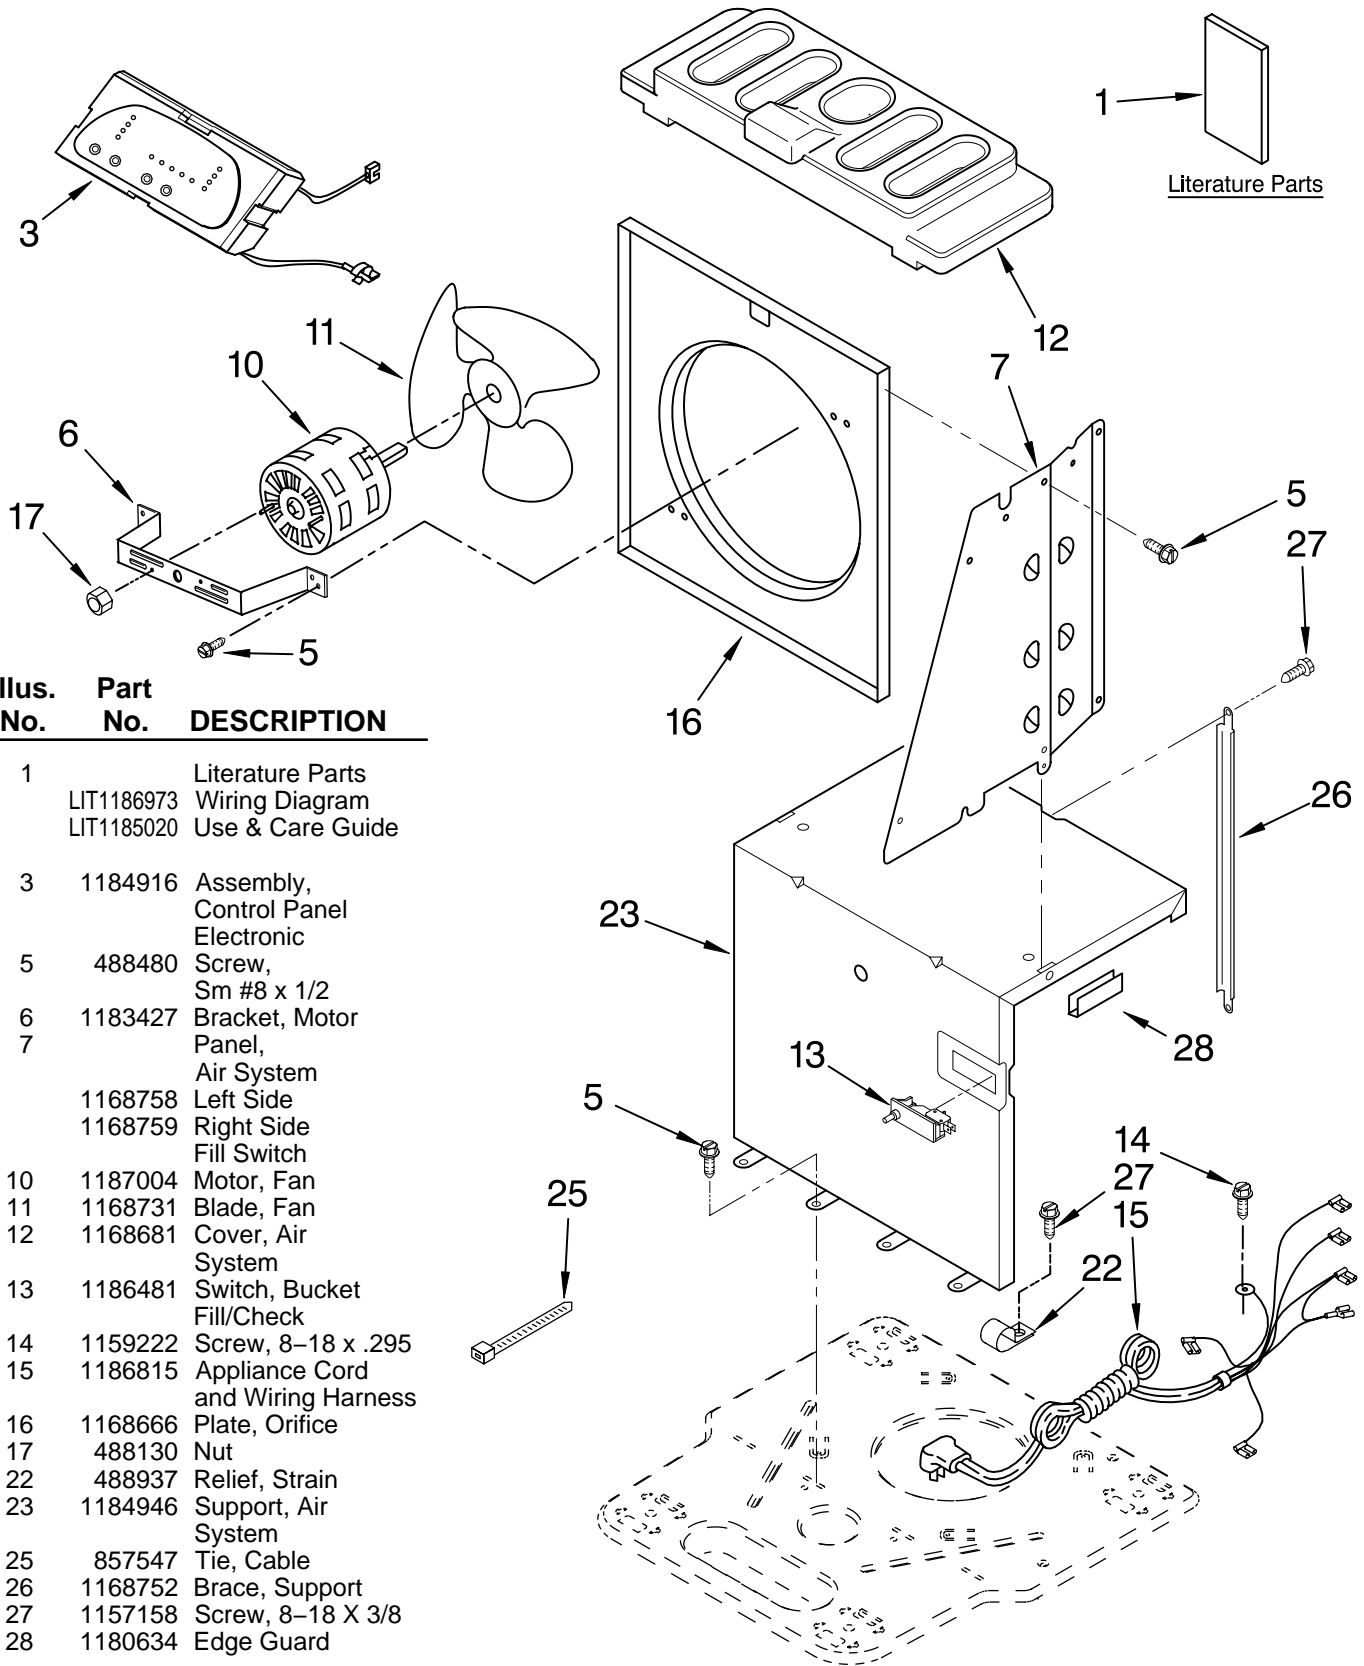

----- Manual continues below -----

AIR FLOW AND CONTROL PARTS

For Model: AD40USL5

DEHUMIDIFIER

Illus. No.	Part No.	DESCRIPTION
1	LIT1186973 LIT1185020	Literature Parts Wiring Diagram Use & Care Guide
3	1184916	Assembly, Control Panel Electronic
5	488480	Screw, Sm #8 x 1/2
6	1183427	Bracket, Motor Panel,
7		Air System
	1168758	Left Side
	1168759	Right Side
10	1187004	Motor, Fan
11	1168731	Blade, Fan
12	1168681	Cover, Air System
13	1186481	Switch, Bucket Fill/Check
14	1159222	Screw, 8-18 x .295
15	1186815	Appliance Cord and Wiring Harness
16	1168666	Plate, Orifice
17	488130	Nut
22	488937	Relief, Strain
23	1184946	Support, Air System
25	857547	Tie, Cable
26	1168752	Brace, Support
27	1157158	Screw, 8-18 X 3/8
28	1180634	Edge Guard

FOR ORDERING INFORMATION REFER TO PARTS PRICE LIST

UNIT PARTS

For Model: AD40USL5

Illus. No.	Part No.	DESCRIPTION
2	1186761	Tube, Restrictor (Length 36.00")
3	1162526	Strainer
4	708532	Bend, Return (7)
5	708531	Bend, Return (1)
7	1187542	Condenser
10	1186982	Overload, Protector
11	1186128	Nut, Hex

Illus. No.	Part No.	DESCRIPTION
12	1184748	Cover, Terminal
13	1182120	Gasket, Nut
14	1186754	Evaporator
15	488480	Screw, 8 x 1/2 (4)
16	1182118	Gasket, Terminal Cover
17	8011446	Clip, Compressor
18	1186186	Capacitor
20	950212	Grommet (3)
21	1186674	Base
22	1164241	Caster (4)

CABINET PARTS

For Model: AD40USL5

Illus. No.	Part No.	DESCRIPTION
1	1186822	Cabinet
2	1172098	Cover, Hose Connection
3	1186430	Clip, Float
4	1168652	Cover, Top
5	1182061	Cover, Front
6	1172075	Float
8	1182588	Bucket, Condensate
10	1168744	Screw