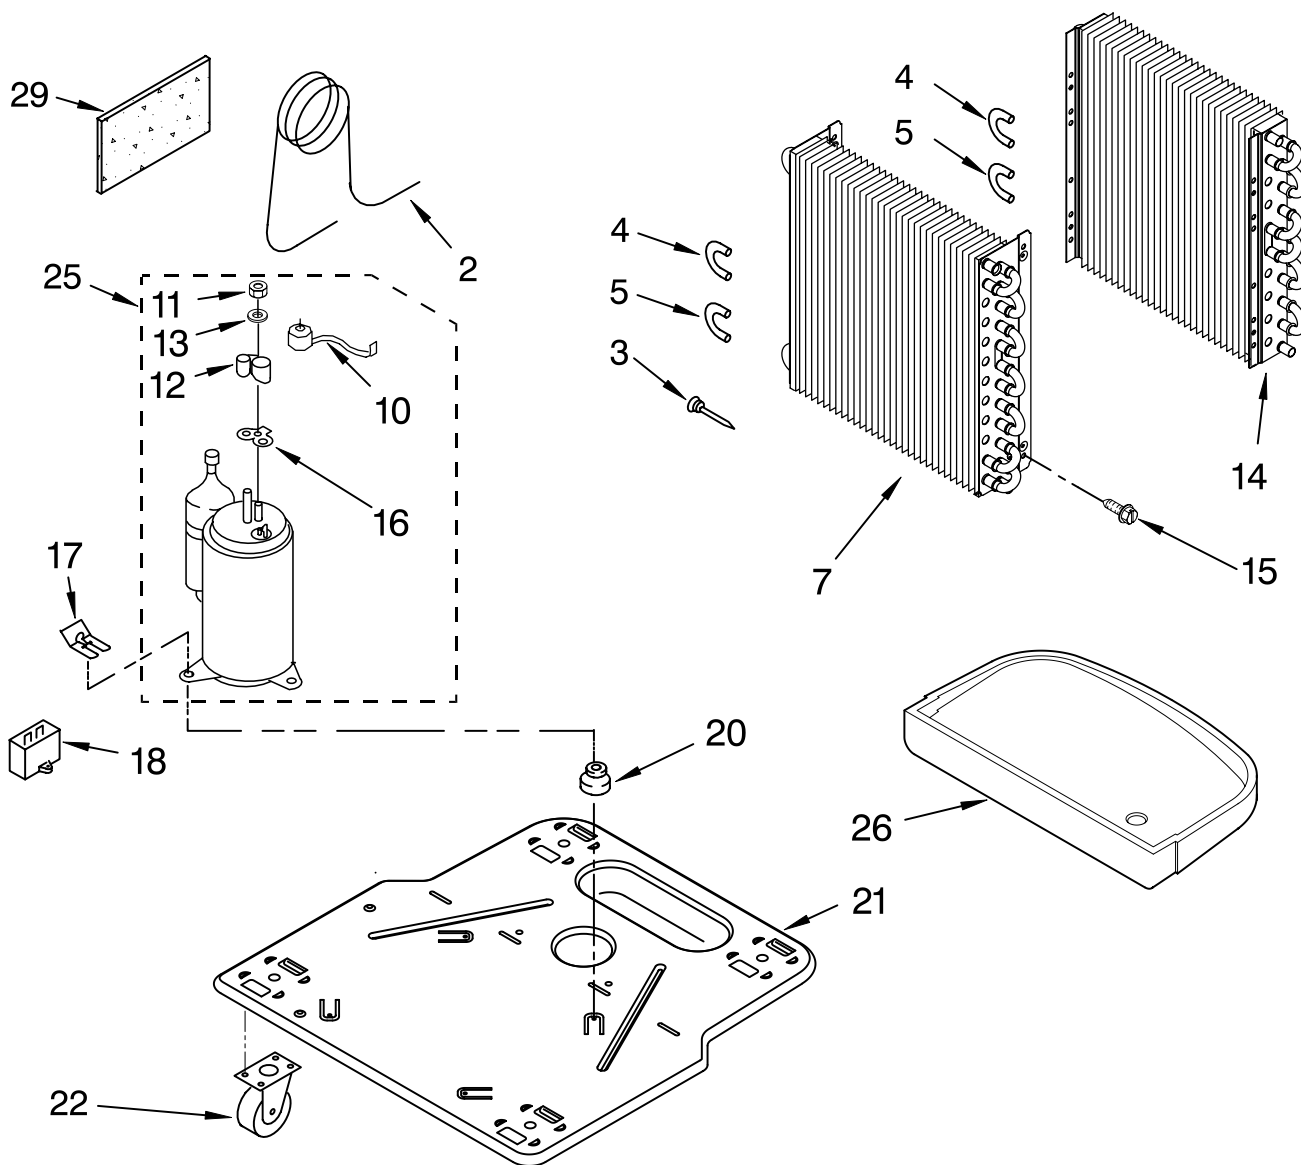

----- Manual continues below -----

AIR FLOW AND CONTROL PARTS

For Model: AD40USR0

DEHUMIDIFIER

Illus. No.	Part No.	DESCRIPTION
1	1186973 1187984	Literature Parts Wiring Diagram Use & Care Guide
3	1187912	Assembly, Control Panel Electronic
5	488480	Screw, Sm #8 x 1/2
6	1183427	Bracket, Motor Panel,
7	1168758 1168759	Air System Left Side Right Side
10	1187004	Motor, Fan
11	1168731	Blade, Fan
12	1168681	Cover, Air System
13	1186481	Switch, Bucket Fill/Check
14	1159222	Screw, 8-18 x .295
15	1186815	Appliance Cord and Wiring Harness
16	1168666	Plate, Orifice
17	488130	Nut
22	488937	Relief, Strain
23	1184946	Support, Air System
25	857547	Tie, Cable
26	1168752	Brace, Support
27	1157158	Screw, 8-18 X 3/8
28	1180634	Edge Guard

FOR ORDERING INFORMATION REFER TO PARTS PRICE LIST

UNIT PARTS

For Model: AD40USR0

Illus. No.	Part No.	DESCRIPTION
2	1186761	Tube, Restrictor (Length 36.00")
3	1162526	Strainer
4	708532	Bend, Return (7)
5	708531	Bend, Return (1)
7	1187542	Condenser
10	1186982	Overload, Protector
11	1186128	Nut, Hex
12	1184748	Cover, Terminal

Illus. No.	Part No.	DESCRIPTION
13	1182120	Gasket, Nut
14	1186754	Evaporator
15	488480	Screw, 8 x 1/2 (4)
16	1182118	Gasket, Terminal Cover
17	8011446	Clip, Compressor
18	1186186	Capacitor
20	950212	Grommet (3)
21	1186674	Base
22	1164241	Caster (4)

CABINET PARTS

For Model: AD40USR0

Illus. No.	Part No.	DESCRIPTION
1	1186822	Cabinet
2	1172098	Cover, Hose Connection
3	1186430	Clip, Float
4	1168652	Cover, Top
5	1188007	Cover, Front (Includes Item 7)
6	1172075	Float
7	1188004	Nameplate
8	1182588	Bucket, Condensate
10	1168744	Screw