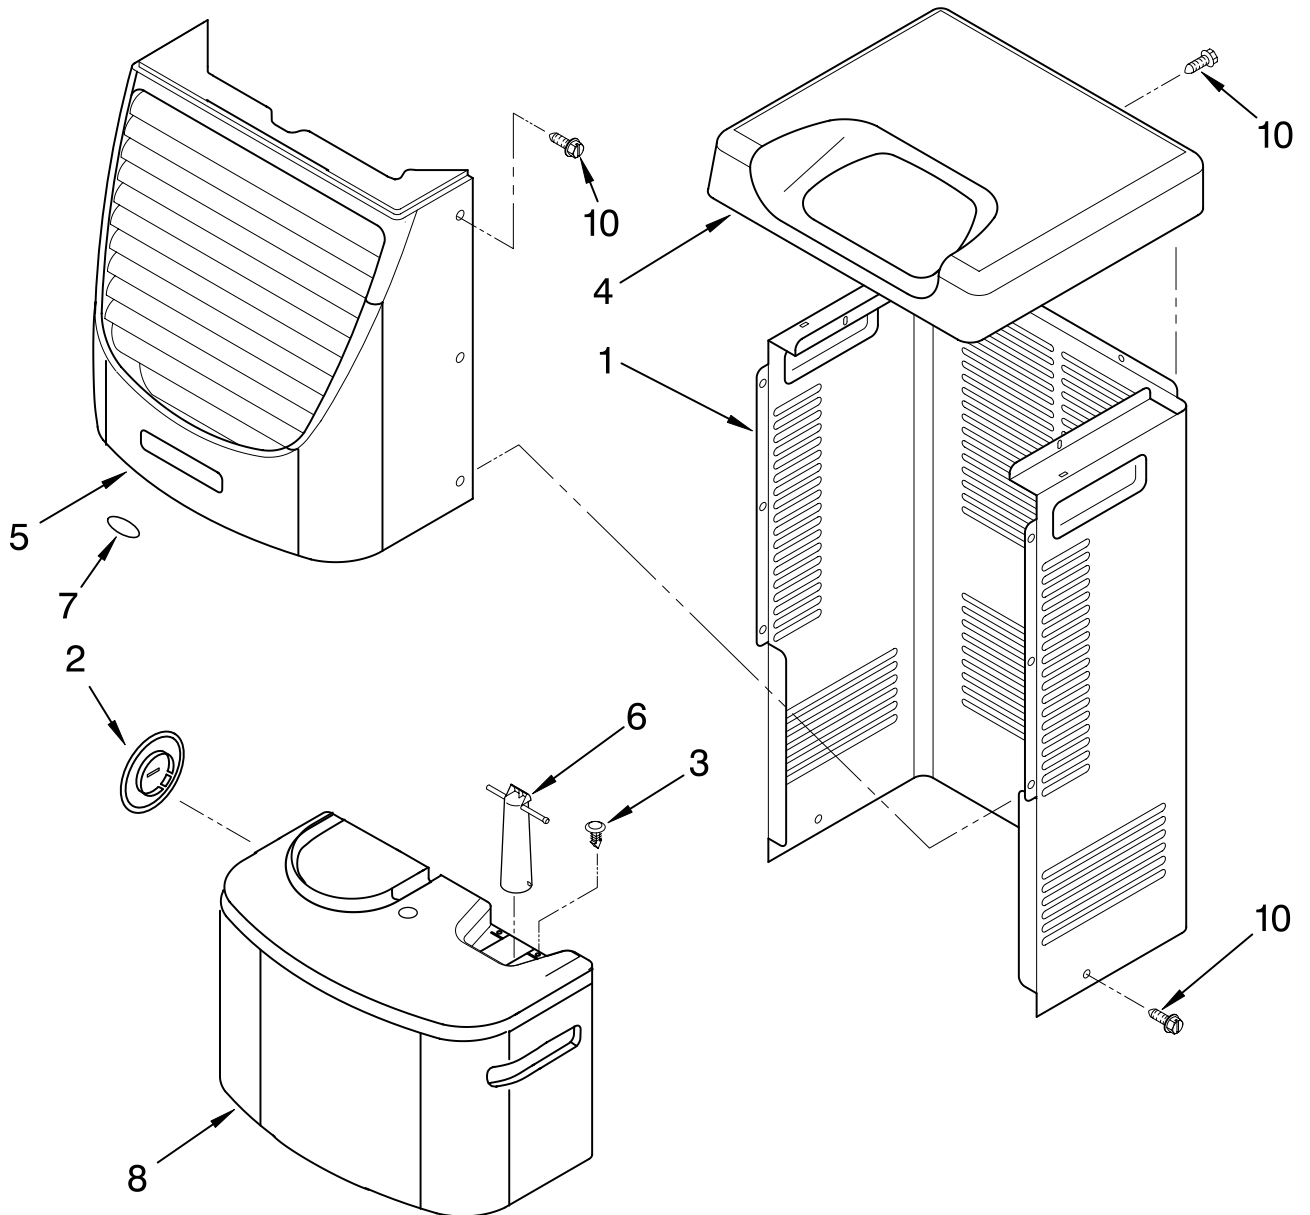

----- Manual continues below -----

AIR FLOW AND CONTROL PARTS

For Model: AD40USR0

DEHUMIDIFIER

Illus. No.	Part No.	DESCRIPTION
1	1186973 1187984	Literature Parts Wiring Diagram Use & Care Guide
3	1187912	Assembly, Control Panel Electronic
5	488480	Screw, Sm #8 x 1/2
6	1183427	Bracket, Motor Panel,
7	1168758 1168759	Air System Left Side Right Side
10	1187004	Motor, Fan
11	1168731	Blade, Fan
12	1168681	Cover, Air System
13	1186481	Switch, Bucket Fill/Check
14	1159222	Screw, 8-18 x .295
15	1186815	Appliance Cord and Wiring Harness
16	1168666	Plate, Orifice
17	488130	Nut
22	488937	Relief, Strain
23	1184946	Support, Air System
25	857547	Tie, Cable
26	1168752	Brace, Support
27	1157158	Screw, 8-18 X 3/8
28	1180634	Edge Guard

Illus. No.	Part No.	DESCRIPTION
25	1187682	Compressor, (Complete Assembly)
26	1168761	Pan, Drain
29	1184625	Insulation (Restrictor Tube)

REFRIGERANT CHARGE

7.50 oz.

FOR ORDERING INFORMATION REFER TO PARTS PRICE LIST

CABINET PARTS

For Model: AD40USR0

Illus. No.	Part No.	DESCRIPTION
1	1186822	Cabinet
2	1172098	Cover, Hose Connection
3	1186430	Clip, Float
4	1168652	Cover, Top
5	1188007	Cover, Front (Includes Item 7)
6	1172075	Float
7	1188004	Nameplate
8	1182588	Bucket, Condensate
10	1168744	Screw

Illus. No.	Part No.	DESCRIPTION
Following Parts Not Illustrated and Optional Parts Not Included		
	484310	Epoxy, Tube (Aluminum Repair)
	505168	Tape, No Drip Valve, Access
	978025	1/4" Tube O.D.

Illus. No.	Part No.	DESCRIPTION
	978026	5/16" Tube O.D.
	978027	3/8" Tube O.D.
	978028	1/2" Tube O.D.
	978029	5/8" Tube O.D.
	978030	3/4" Tube O.D.
	978865	Seal, Ring Access Valve (20 Pack)