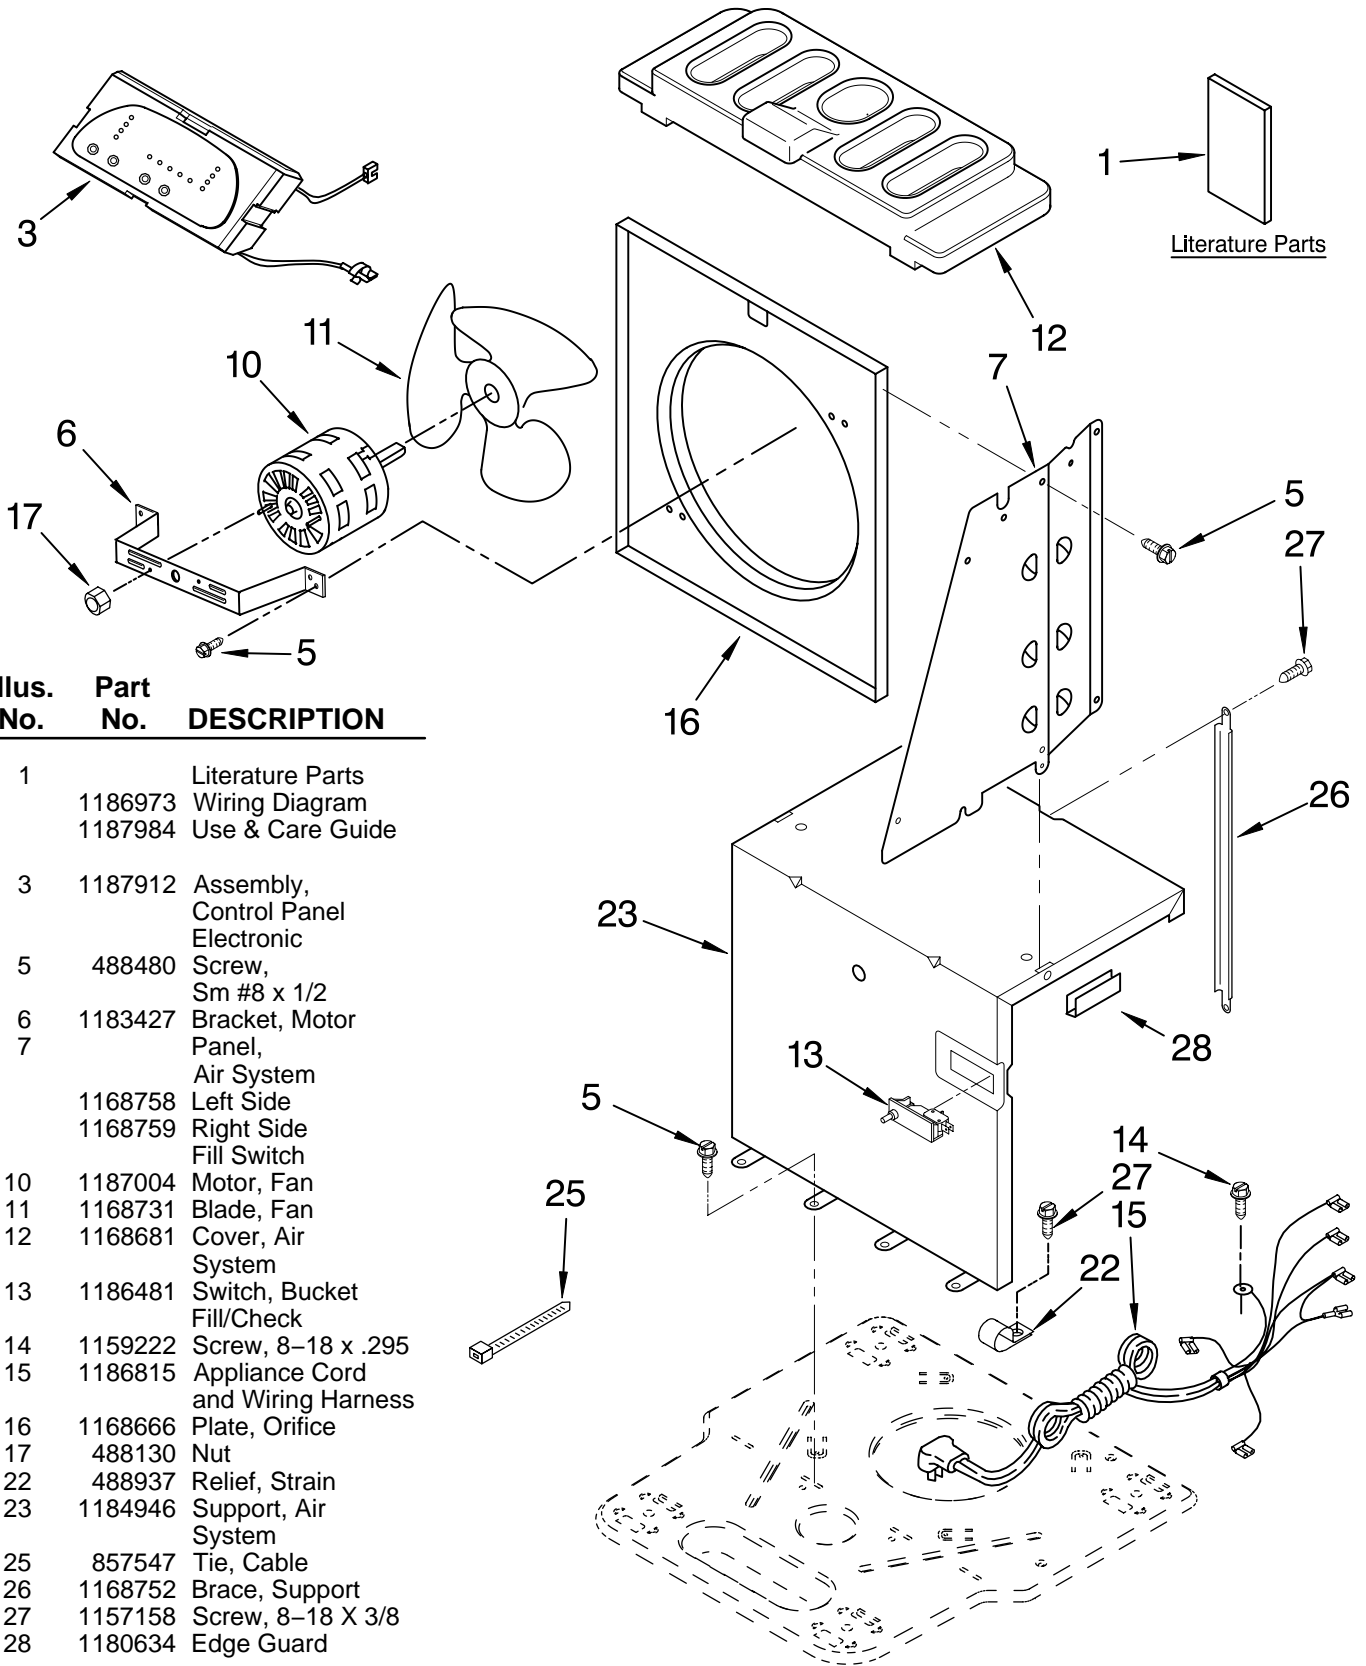

----- Manual continues below -----

AIR FLOW AND CONTROL PARTS

For Model: AD40USR0

DEHUMIDIFIER

Illus. No.	Part No.	DESCRIPTION
1	1186973 1187984	Literature Parts Wiring Diagram Use & Care Guide
3	1187912	Assembly, Control Panel Electronic
5	488480	Screw, Sm #8 x 1/2
6	1183427	Bracket, Motor Panel,
7	1168758 1168759	Air System Left Side Right Side
10	1187004	Motor, Fan
11	1168731	Blade, Fan
12	1168681	Cover, Air System
13	1186481	Switch, Bucket Fill/Check
14	1159222	Screw, 8-18 x .295
15	1186815	Appliance Cord and Wiring Harness
16	1168666	Plate, Orifice
17	488130	Nut
22	488937	Relief, Strain
23	1184946	Support, Air System
25	857547	Tie, Cable
26	1168752	Brace, Support
27	1157158	Screw, 8-18 X 3/8
28	1180634	Edge Guard

FOR ORDERING INFORMATION REFER TO PARTS PRICE LIST

UNIT PARTS

For Model: AD40USR0

Illus. No.	Part No.	DESCRIPTION
2	1186761	Tube, Restrictor (Length 36.00")
3	1162526	Strainer
4	708532	Bend, Return (7)
5	708531	Bend, Return (1)
7	1187542	Condenser
10	1186982	Overload, Protector
11	1186128	Nut, Hex
12	1184748	Cover, Terminal

Illus. No.	Part No.	DESCRIPTION
13	1182120	Gasket, Nut
14	1186754	Evaporator
15	488480	Screw, 8 x 1/2 (4)
16	1182118	Gasket, Terminal Cover
17	8011446	Clip, Compressor
18	1186186	Capacitor
20	950212	Grommet (3)
21	1186674	Base
22	1164241	Caster (4)

CABINET PARTS

For Model: AD40USR0

Illus. No.	Part No.	DESCRIPTION
1	1186822	Cabinet
2	1172098	Cover, Hose Connection
3	1186430	Clip, Float
4	1168652	Cover, Top
5	1188007	Cover, Front (Includes Item 7)
6	1172075	Float
7	1188004	Nameplate
8	1182588	Bucket, Condensate
10	1168744	Screw