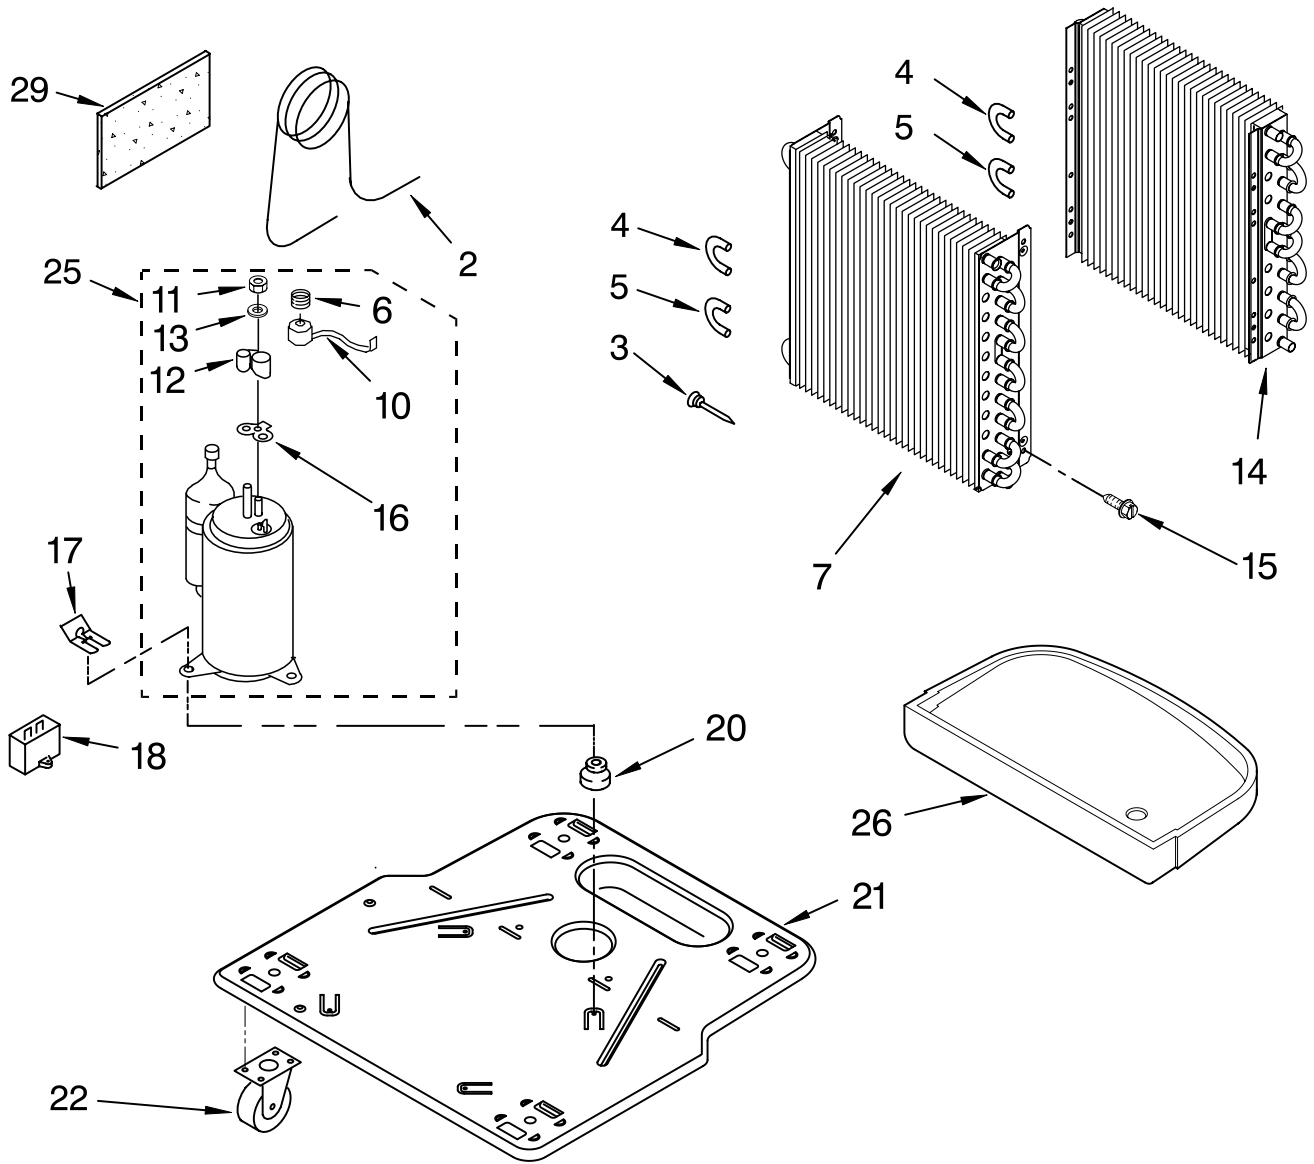

# AIR FLOW AND CONTROL PARTS

For Model: AD40USR1

DEHUMIDIFIER

Illus. No.	Part No.	DESCRIPTION
1	1186973 1187984	Literature Parts Wiring Diagram Use & Care Guide
3	1187912	Assembly, Control Panel Electronic
5	488480	Screw, Sm #8 x 1/2
6	1183427	Bracket, Motor
7		Panel, Air System
	1168758	Left Side
	1168759	Right Side
10	1187004	Motor, Fan
11	1168731	Blade, Fan
12	1168681	Cover, Air System
13	1186481	Switch, Bucket Fill/Check
14	1159222	Screw, 8-18 x .295
15	1186815	Appliance Cord and Wiring Harness
16	1168666	Plate, Orifice
17	488130	Nut
22	488937	Relief, Strain
23	1184946	Support, Air System
25	857547	Tie, Cable
26	1168752	Brace, Support
27	1157158	Screw, 8-18 X 3/8
28	1180634	Edge Guard

# UNIT PARTS

For Model: AD40USR1

Illus. No.	Part No.	DESCRIPTION
2	1186761	Tube, Restrictor (Length 36.00")
3	1162526	Strainer
4	708532	Bend, Return (7)
5	708531	Bend, Return (1)
6	1185795	Spring, Overload
7	1187542	Condenser
10	1188145	Overload, Protector
11	1186030	Nut, Hex
12	1185792	Cover, Terminal