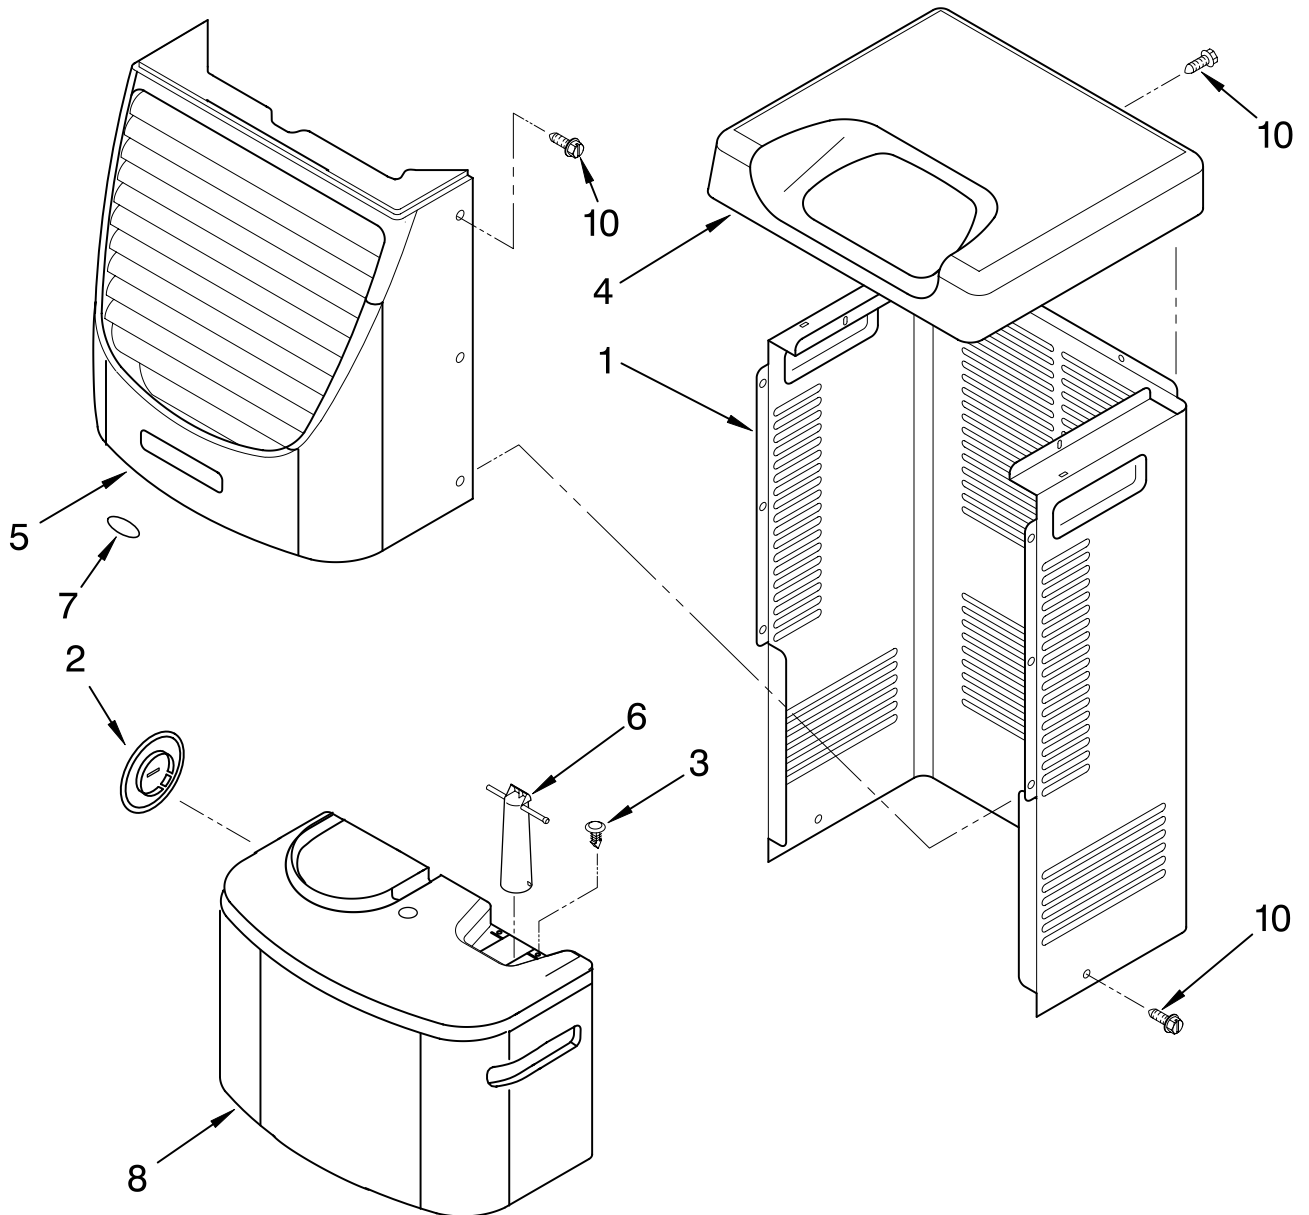

# AIR FLOW AND CONTROL PARTS

For Model: AD40USR1

DEHUMIDIFIER

Illus. No.	Part No.	DESCRIPTION
1	1186973 1187984	Literature Parts Wiring Diagram Use & Care Guide
3	1187912	Assembly, Control Panel Electronic
5	488480	Screw, Sm #8 x 1/2
6	1183427	Bracket, Motor
7		Panel, Air System
	1168758	Left Side
	1168759	Right Side
10	1187004	Motor, Fan
11	1168731	Blade, Fan
12	1168681	Cover, Air System
13	1186481	Switch, Bucket Fill/Check
14	1159222	Screw, 8-18 x .295
15	1186815	Appliance Cord and Wiring Harness
16	1168666	Plate, Orifice
17	488130	Nut
22	488937	Relief, Strain
23	1184946	Support, Air System
25	857547	Tie, Cable
26	1168752	Brace, Support
27	1157158	Screw, 8-18 X 3/8
28	1180634	Edge Guard

Illus. No.	Part No.	DESCRIPTION
13	1185794	Gasket, Nut
14	1186754	Evaporator
15	488480	Screw, 8 x 1/2 (4)
16	1185793	Gasket, Terminal Cover
17	8011446	Clip, Compressor
18	1188137	Capacitor
20	950212	Grommet (3)
21	1186674	Base
22	1164241	Caster (4)

Illus. No.	Part No.	DESCRIPTION
25	1188132	Compressor, (Complete Assembly)
26	1168761	Pan, Drain
29	1184625	Insulation (Restrictor Tube)

**REFRIGERANT CHARGE**

7.50 oz.

FOR ORDERING INFORMATION REFER TO PARTS PRICE LIST

# CABINET PARTS

For Model: AD40USR1

Illus. No.	Part No.	DESCRIPTION
1	1186822	Cabinet
2	1172098	Cover, Hose Connection
3	1186430	Clip, Float
4	1168652	Cover, Top
5	1188007	Cover, Front (Includes Item 7)
6	1172075	Float
7	1188004	Nameplate
8	1182588	Bucket, Condensate
10	1168744	Screw