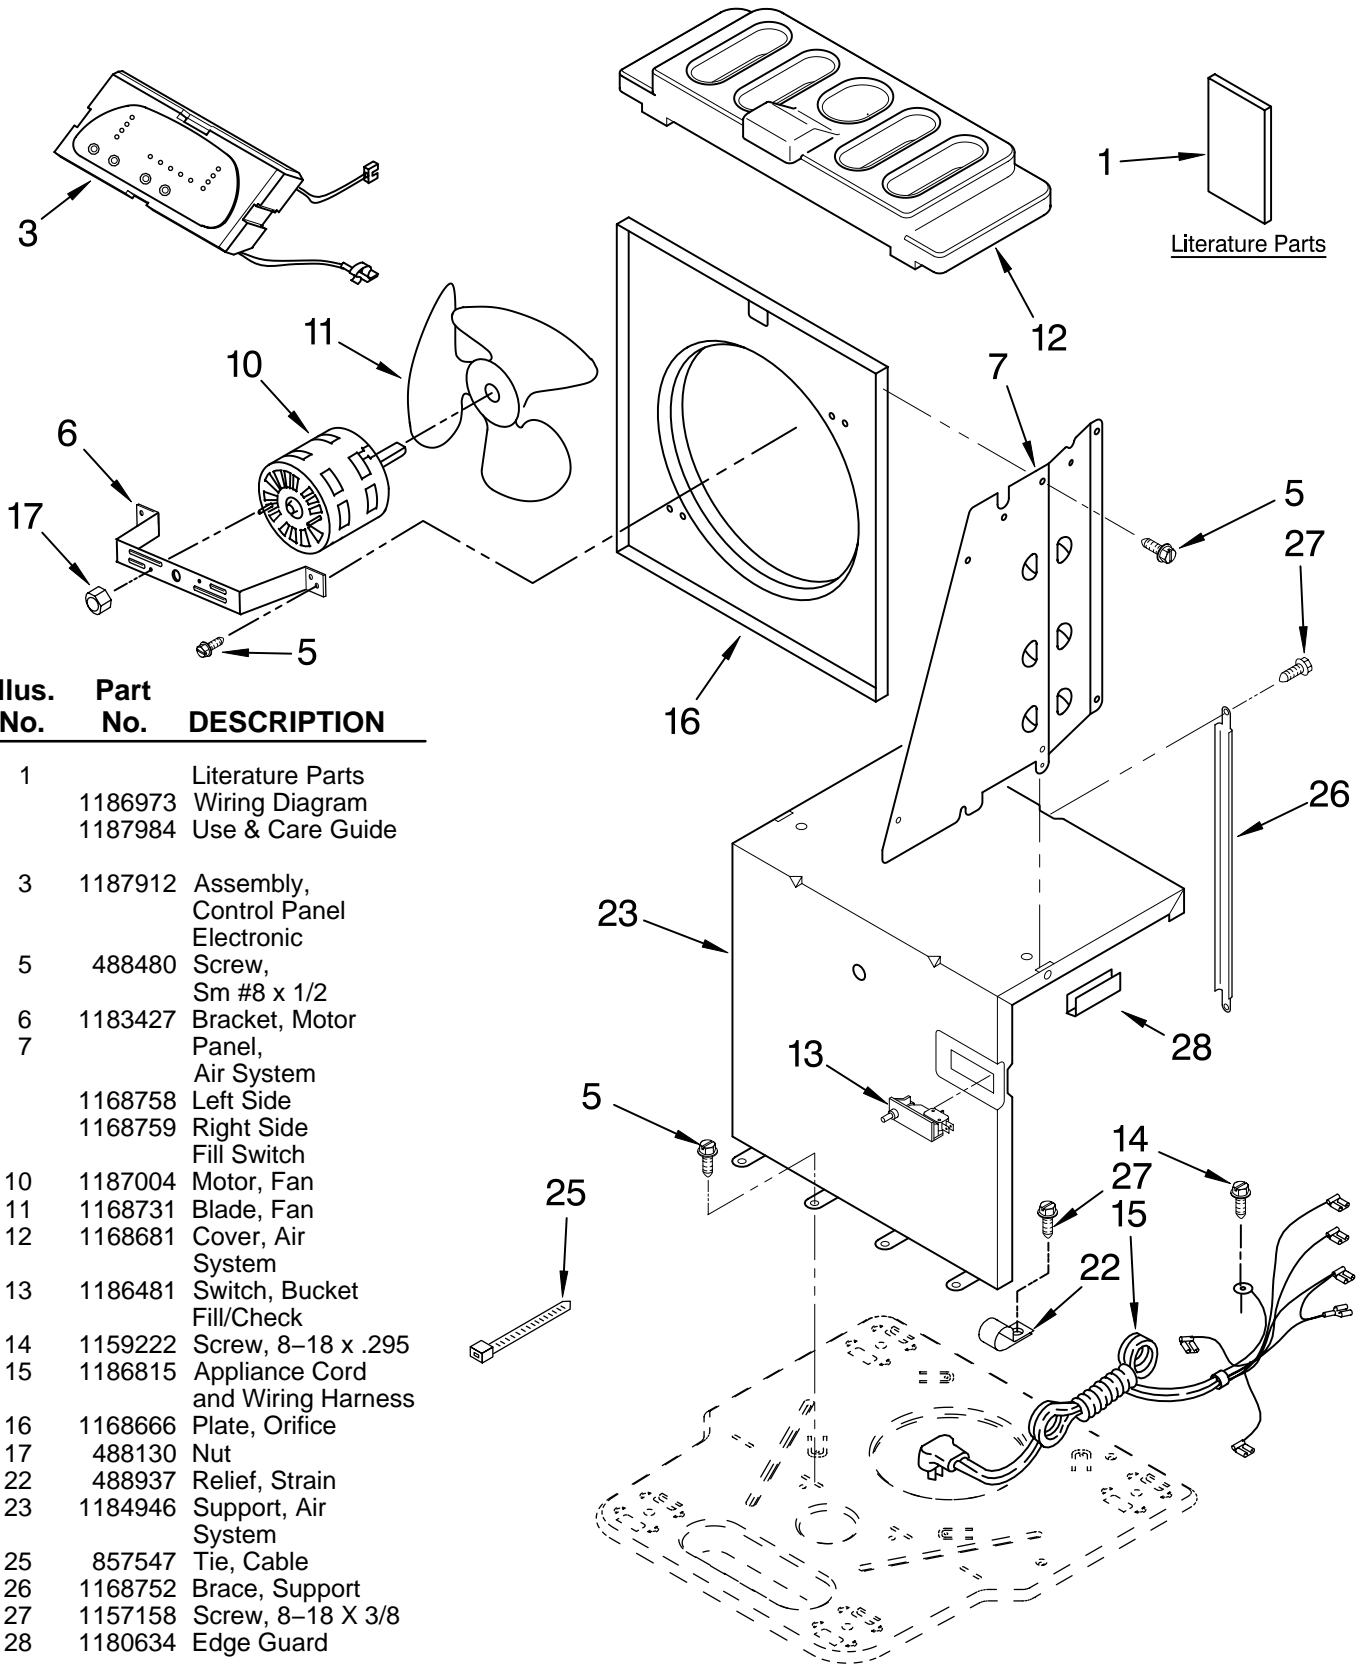

# AIR FLOW AND CONTROL PARTS

For Model: AD40USR1

DEHUMIDIFIER

Illus. No.	Part No.	DESCRIPTION
1	1186973 1187984	Literature Parts Wiring Diagram Use & Care Guide
3	1187912	Assembly, Control Panel Electronic
5	488480	Screw, Sm #8 x 1/2
6	1183427	Bracket, Motor
7		Panel, Air System
	1168758	Left Side
	1168759	Right Side
10	1187004	Motor, Fan
11	1168731	Blade, Fan
12	1168681	Cover, Air System
13	1186481	Switch, Bucket Fill/Check
14	1159222	Screw, 8-18 x .295
15	1186815	Appliance Cord and Wiring Harness
16	1168666	Plate, Orifice
17	488130	Nut
22	488937	Relief, Strain
23	1184946	Support, Air System
25	857547	Tie, Cable
26	1168752	Brace, Support
27	1157158	Screw, 8-18 X 3/8
28	1180634	Edge Guard

# UNIT PARTS

For Model: AD40USR1

Illus. No.	Part No.	DESCRIPTION
2	1186761	Tube, Restrictor (Length 36.00")
3	1162526	Strainer
4	708532	Bend, Return (7)
5	708531	Bend, Return (1)
6	1185795	Spring, Overload
7	1187542	Condenser
10	1188145	Overload, Protector
11	1186030	Nut, Hex
12	1185792	Cover, Terminal

# CABINET PARTS

For Model: AD40USR1

Illus. No.	Part No.	DESCRIPTION
1	1186822	Cabinet
2	1172098	Cover, Hose Connection
3	1186430	Clip, Float
4	1168652	Cover, Top
5	1188007	Cover, Front (Includes Item 7)
6	1172075	Float
7	1188004	Nameplate
8	1182588	Bucket, Condensate
10	1168744	Screw