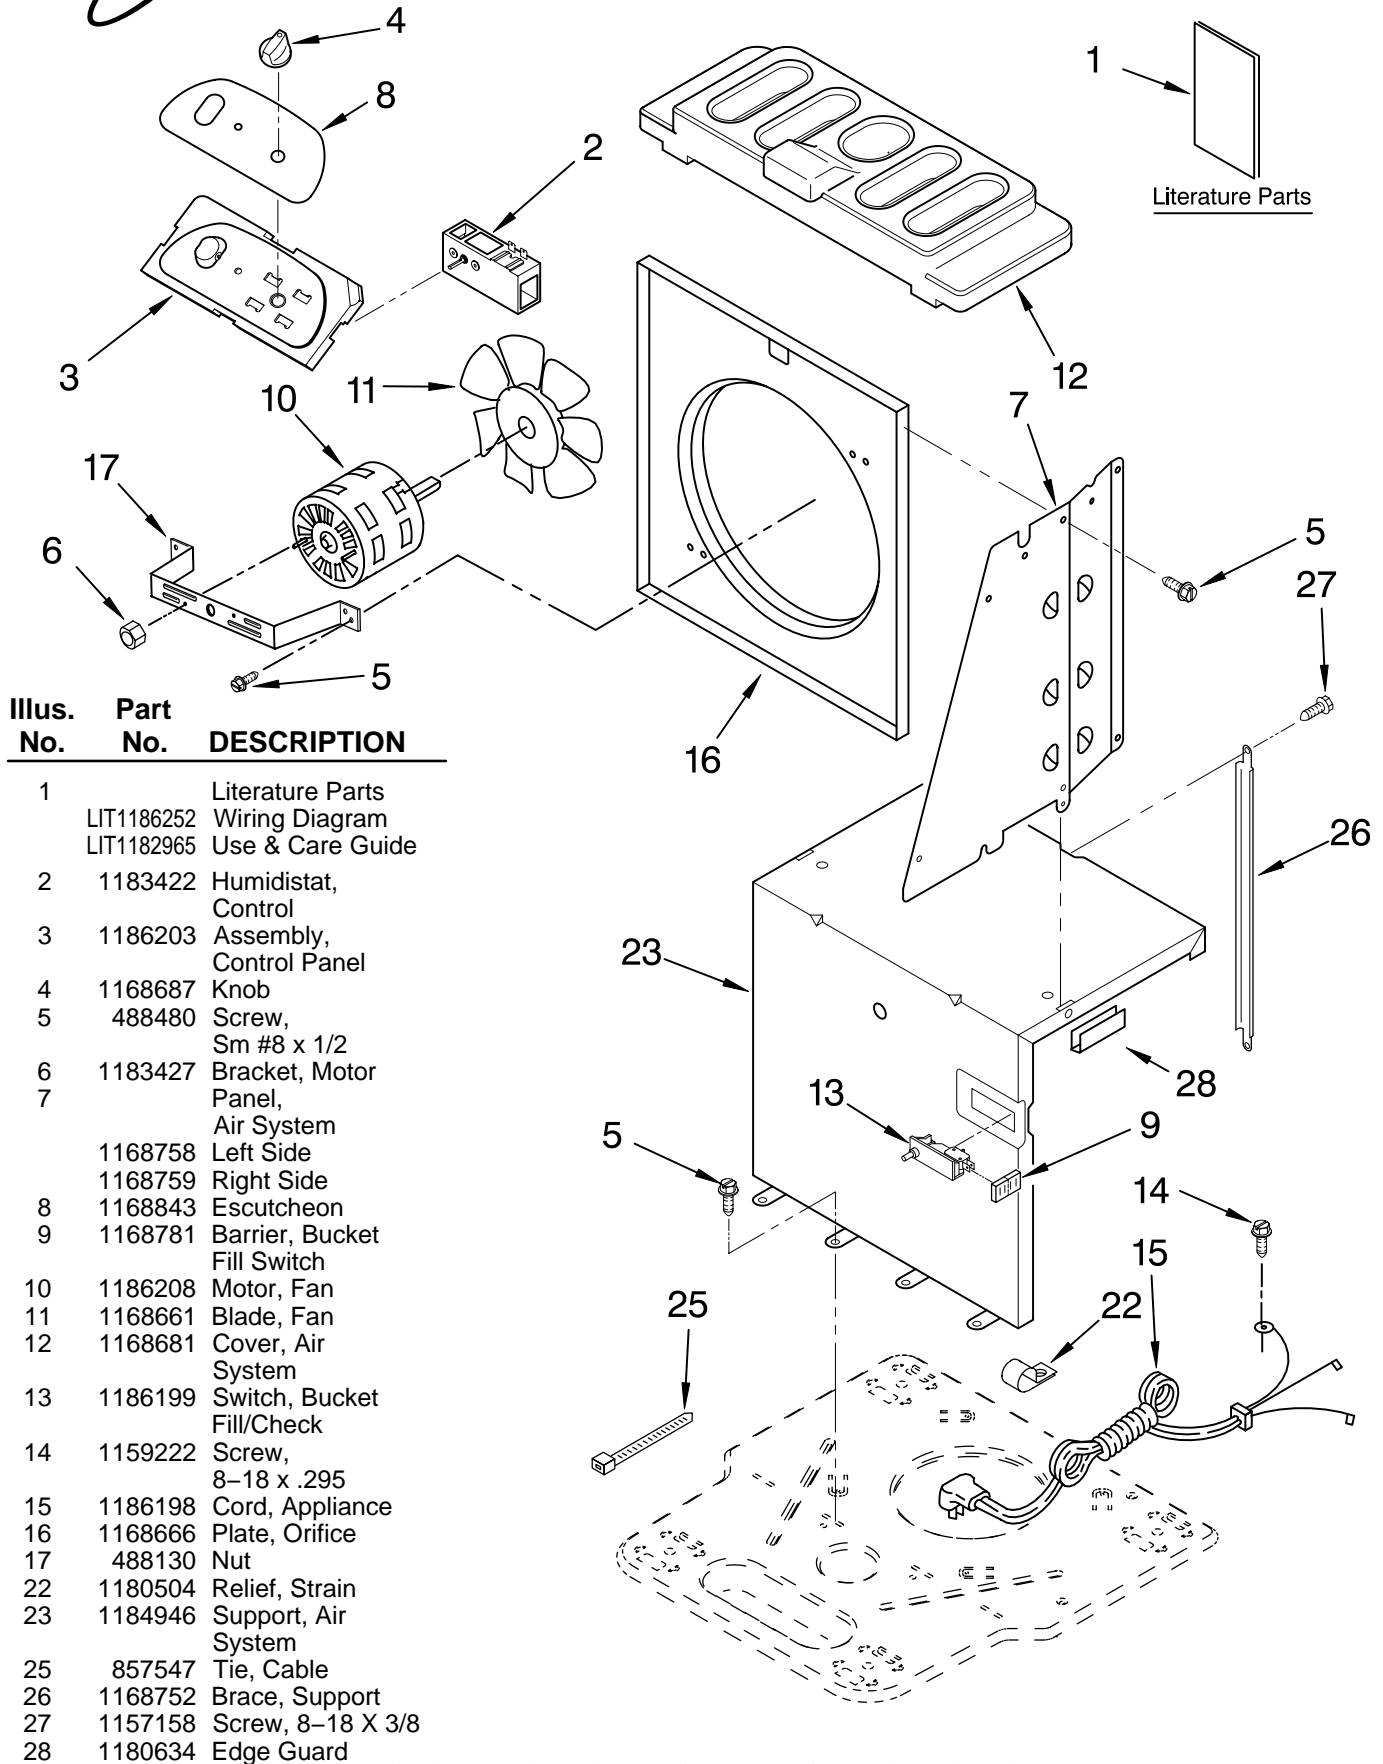

----- Manual continues below -----

AIR FLOW AND CONTROL PARTS

For Model: AD50DSL1

DEHUMIDIFIER

Literature Parts

Illus. No.	Part No.	DESCRIPTION
1	LIT1186252	Literature Parts
	LIT1182965	Wiring Diagram
	LIT1182965	Use & Care Guide
2	1183422	Humidstat, Control
3	1186203	Assembly, Control Panel
4	1168687	Knob
5	488480	Screw, Sm #8 x 1/2
6	1183427	Bracket, Motor Panel, Air System
7	1168758	Left Side
	1168759	Right Side
8	1168843	Escutcheon
9	1168781	Barrier, Bucket Fill Switch
10	1186208	Motor, Fan
11	1168661	Blade, Fan
12	1168681	Cover, Air System
13	1186199	Switch, Bucket Fill/Check
14	1159222	Screw, 8-18 x .295
15	1186198	Cord, Appliance
16	1168666	Plate, Orifice
17	488130	Nut
22	1180504	Relief, Strain
23	1184946	Support, Air System
25	857547	Tie, Cable
26	1168752	Brace, Support
27	1157158	Screw, 8-18 X 3/8
28	1180634	Edge Guard

FOR ORDERING INFORMATION REFER TO PARTS PRICE LIST

UNIT PARTS

For Model: AD50DSL1

Illus. No.	Part No.	DESCRIPTION
2	1168734	Tube, Restrictor (Length 30.00")
3	1162526	Strainer
4	708532	Bend, Return Evaporator (9)
6	8031223	Bend, Return Condenser (2)
7	1184770	Condenser
8	8031222	Bend, Return (15)
10	1182783	Overload, Protector

Illus. No.	Part No.	DESCRIPTION
11	950058	Relay, Start
12	1182781	Cover, Terminal
14	1185204	Evaporator
15	488480	Screw, 8 x 1/2 (4)
16	680975	Washer
17	24364001	Clip, Compressor
19	1186211	Harness, Wire
20	1168722	Grommet (4)
21	1168654	Base
22	1164241	Caster (4)

FOR ORDERING INFORMATION REFER TO PARTS PRICE LIST

CABINET PARTS

For Model: AD50DSL1

Illus. No.	Part No.	DESCRIPTION
1	1168667	Cabinet
3	1168762	Clip, Float
4	1168652	Cover, Top
5	1182600	Cover, Front
6	1172075	Float
8	1182080	Bucket, Condensate
10	1168744	Screw