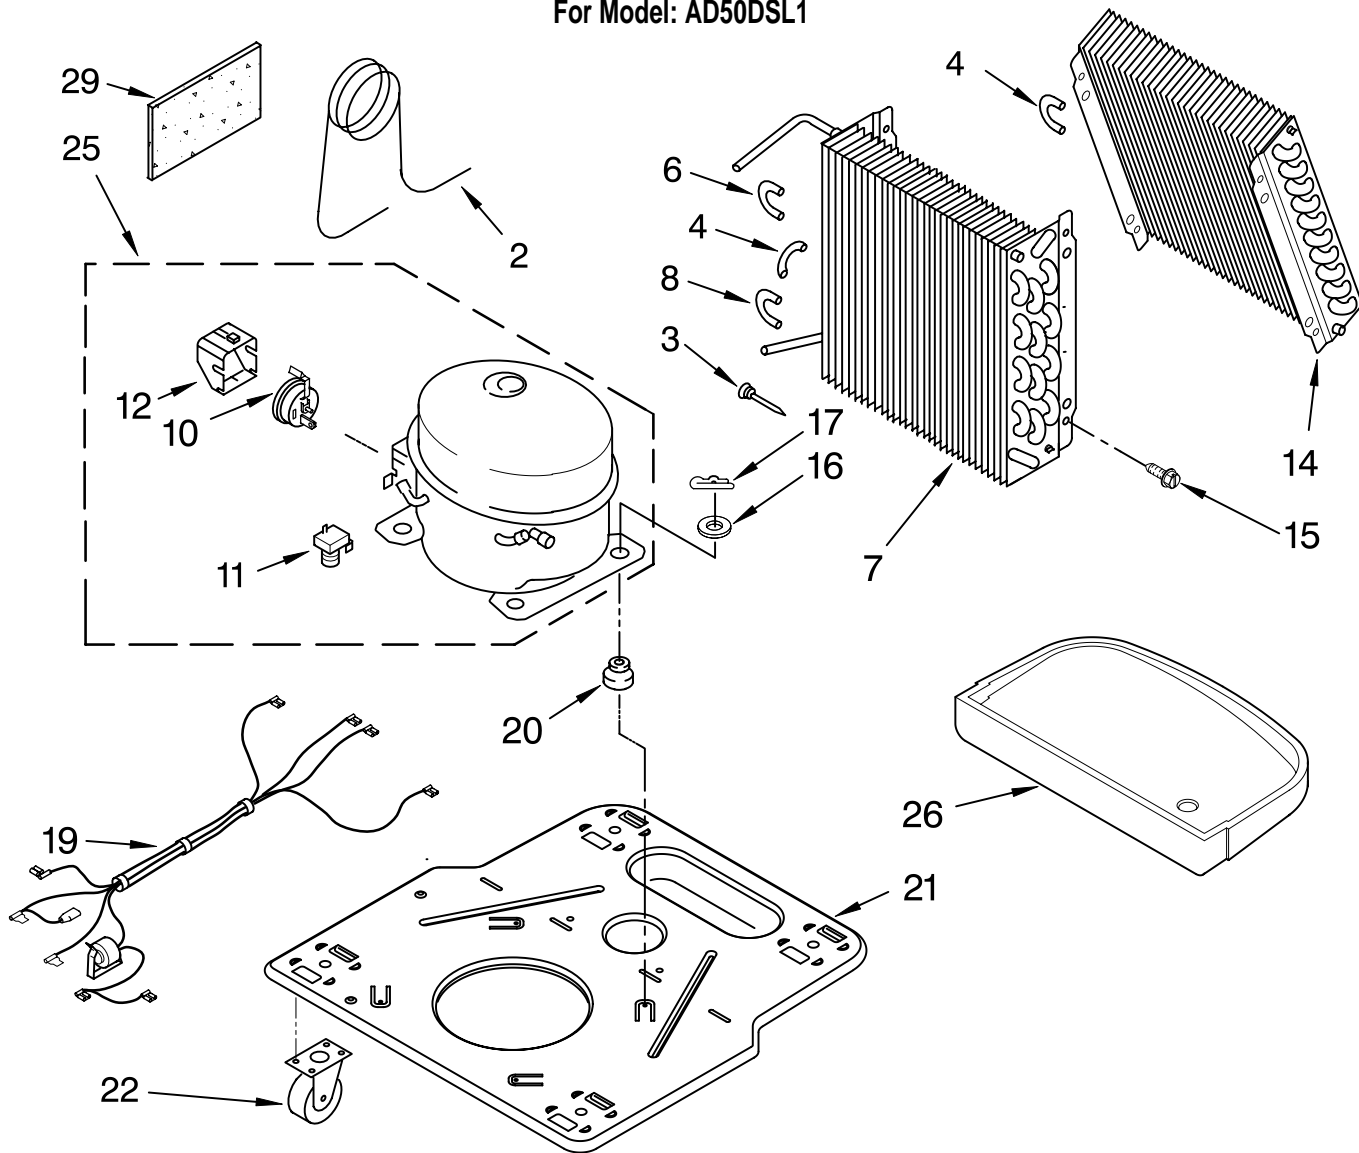

----- Manual continues below -----

AIR FLOW AND CONTROL PARTS

For Model: AD50DSL1

DEHUMIDIFIER

Literature Parts

Illus. No.	Part No.	DESCRIPTION
1	LIT1186252	Literature Parts
	LIT1182965	Wiring Diagram
	LIT1182965	Use & Care Guide
2	1183422	Humidstat, Control
3	1186203	Assembly, Control Panel
4	1168687	Knob
5	488480	Screw, Sm #8 x 1/2
6	1183427	Bracket, Motor Panel, Air System
7	1168758	Left Side
	1168759	Right Side
8	1168843	Escutcheon
9	1168781	Barrier, Bucket Fill Switch
10	1186208	Motor, Fan
11	1168661	Blade, Fan
12	1168681	Cover, Air System
13	1186199	Switch, Bucket Fill/Check
14	1159222	Screw, 8-18 x .295
15	1186198	Cord, Appliance
16	1168666	Plate, Orifice
17	488130	Nut
22	1180504	Relief, Strain
23	1184946	Support, Air System
25	857547	Tie, Cable
26	1168752	Brace, Support
27	1157158	Screw, 8-18 X 3/8
28	1180634	Edge Guard

FOR ORDERING INFORMATION REFER TO PARTS PRICE LIST

UNIT PARTS

For Model: AD50DSL1

Illus. No.	Part No.	DESCRIPTION
2	1168734	Tube, Restrictor (Length 30.00")
3	1162526	Strainer
4	708532	Bend, Return Evaporator (9)
6	8031223	Bend, Return Condenser (2)
7	1184770	Condenser
8	8031222	Bend, Return (15)
10	1182783	Overload, Protector

Illus. No.	Part No.	DESCRIPTION
11	950058	Relay, Start
12	1182781	Cover, Terminal
14	1185204	Evaporator
15	488480	Screw, 8 x 1/2 (4)
16	680975	Washer
17	24364001	Clip, Compressor
19	1186211	Harness, Wire
20	1168722	Grommet (4)
21	1168654	Base
22	1164241	Caster (4)

Illus. No.	Part No.	DESCRIPTION
	978027	3/8" Tube O.D.
	978028	1/2" Tube O.D.
	978029	5/8" Tube O.D.
	978030	3/4" Tube O.D.
	978865	Seal, Ring Access Valve (20 Pack)

FOR ORDERING INFORMATION REFER TO PARTS PRICE LIST