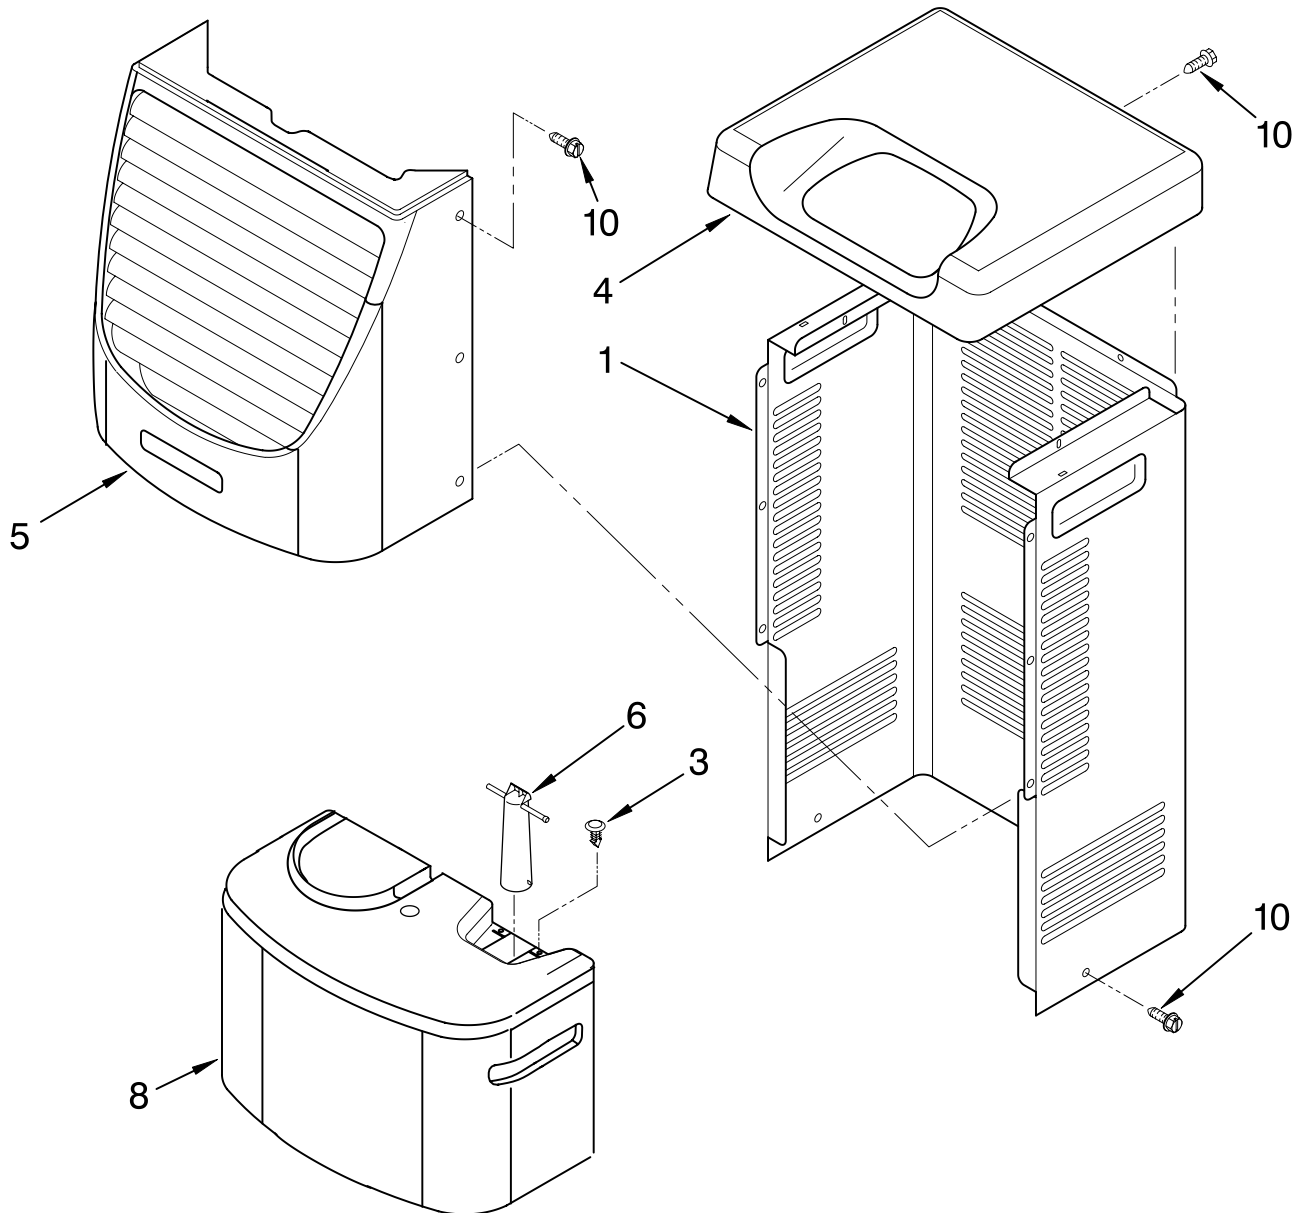

----- Manual continues below -----

AIR FLOW AND CONTROL PARTS

For Model: AD50DSL1

DEHUMIDIFIER

Literature Parts

Illus. No.	Part No.	DESCRIPTION
1	LIT1186252	Literature Parts
	LIT1182965	Wiring Diagram
	LIT1182965	Use & Care Guide
2	1183422	Humidstat, Control
3	1186203	Assembly, Control Panel
4	1168687	Knob
5	488480	Screw, Sm #8 x 1/2
6	1183427	Bracket, Motor Panel, Air System
7	1168758	Left Side
	1168759	Right Side
8	1168843	Escutcheon
9	1168781	Barrier, Bucket Fill Switch
10	1186208	Motor, Fan
11	1168661	Blade, Fan
12	1168681	Cover, Air System
13	1186199	Switch, Bucket Fill/Check
14	1159222	Screw, 8-18 x .295
15	1186198	Cord, Appliance
16	1168666	Plate, Orifice
17	488130	Nut
22	1180504	Relief, Strain
23	1184946	Support, Air System
25	857547	Tie, Cable
26	1168752	Brace, Support
27	1157158	Screw, 8-18 X 3/8
28	1180634	Edge Guard

Illus. No.	Part No.	DESCRIPTION
11	950058	Relay, Start
12	1182781	Cover, Terminal
14	1185204	Evaporator
15	488480	Screw, 8 x 1/2 (4)
16	680975	Washer
17	24364001	Clip, Compressor
19	1186211	Harness, Wire
20	1168722	Grommet (4)
21	1168654	Base
22	1164241	Caster (4)

Illus. No.	Part No.	DESCRIPTION
25	1182780	Compressor, (Complete Assembly)
26	1168761	Pan, Drain
29	1184625	Insulation (Restrictor Tube)

REFRIGERANT CHARGE

12.0 oz.

**Production Compressor Requires Production Electrical Components.
 Service Compressor Requires Service Electrical Components.
 For Further Information, Refer to Filmcard 19.1.**

FOR ORDERING INFORMATION REFER TO PARTS PRICE LIST

CABINET PARTS

For Model: AD50DSL1

Illus. No.	Part No.	DESCRIPTION
1	1168667	Cabinet
3	1168762	Clip, Float
4	1168652	Cover, Top
5	1182600	Cover, Front
6	1172075	Float
8	1182080	Bucket, Condensate
10	1168744	Screw