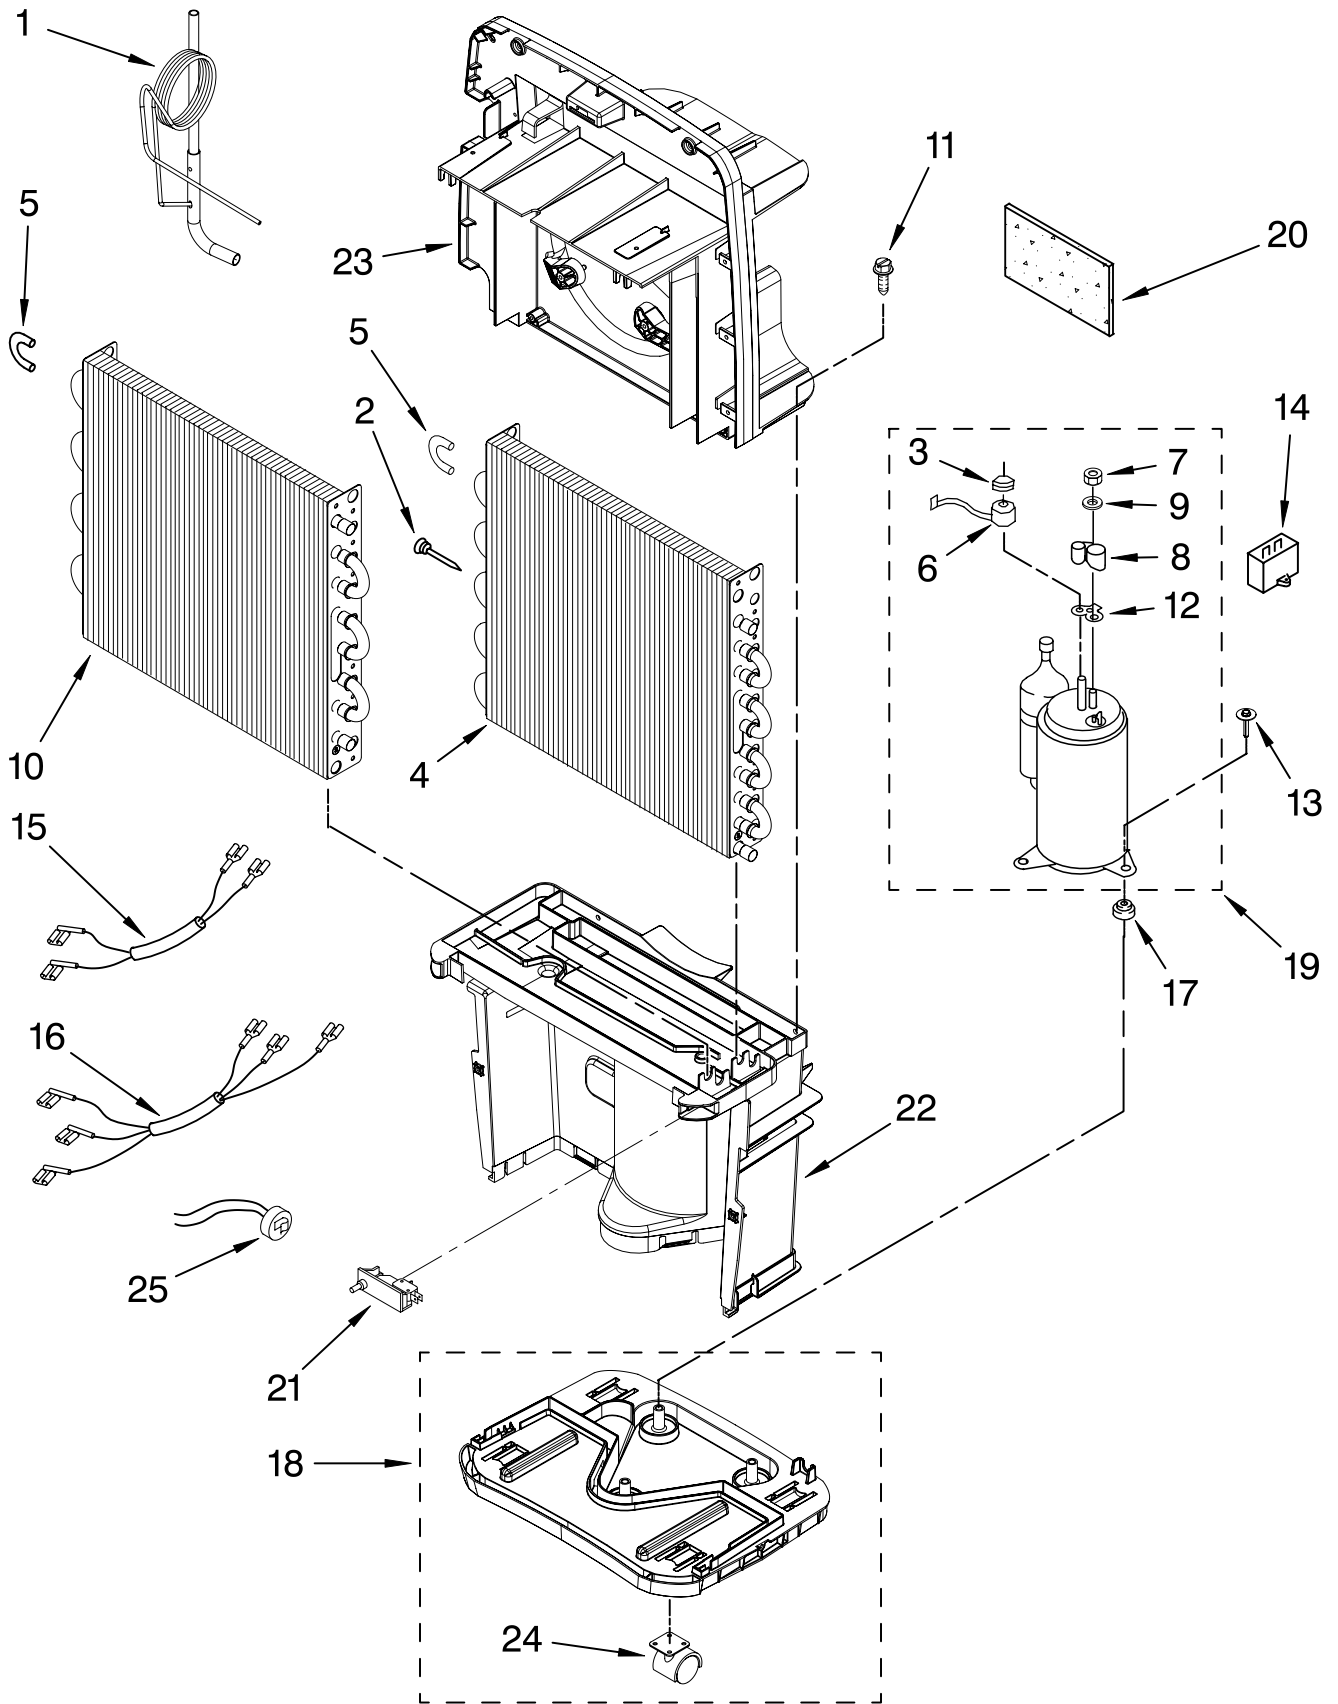

[Find Your WHIRLPOOL Dehumidifier Parts - Select From 309 Models](#)

----- Manual continues below -----

AIR FLOW AND CONTROL PARTS

For Model: AD50DSS0

DEHUMIDIFIER

Illus. No.	Part No.	DESCRIPTION
1	1188574 1188421	Literature Parts Wiring Diagram Use & Care Guide
2	1168670	Humidistat, Control
3	1188456	Assembly, Control Panel
4	1187163	Knob
5	1188476	Capacitor, Fan
6	1188411	Motor, Fan
7	1188416	Wheel, Blower
8	1188470	Cord, Appliance
9	1188457	Overlay
10	857547	Tie, Cable
11	489470	Screw

FOR ORDERING INFORMATION REFER TO PARTS PRICE LIST

UNIT PARTS

For Model: AD50DSS0

FOR ORDERING INFORMATION REFER TO PARTS PRICE LIST

UNIT PARTS

For Model: AD50DSS0

Illus. No.	Part No.	DESCRIPTION
1	1188524	Tube, Restrictor
2	1162526	Strainer
3	1185795	Spring, Overload
4	1188484	Condenser
5	4388784	Bend, Return
6	1188186	Overload, Protector
7	1186030	Nut, Terminal Cover
8	1188822	Cover, Terminal
9	1185794	Washer, Nut
10	1188443	Evaporator
11	9740848	Screw
12	1185793	Gasket, Terminal Cover
13	W10001320	Screw, Compressor
14	1188477	Capacitor
15	1188467	Wire Harness, Compressor (2 Wire)
16	1188468	Wire Harness, Compressor (3 Wire)
17	1188564	Grommet, Compressor
18	1188558	Base
19	1188418	Compressor, (Complete Assembly)
20	1182480	Putty, Sound Damping
21	1188814	Switch, Bucket Fill/Check
22	1188393	Support, Lower
23	1188394	Support, Upper
24	1188415	Caster
25	1188466	Bi-metal, Defrost

REFRIGERANT CHARGE

7.50 oz.
R-22

FOR ORDERING INFORMATION REFER TO PARTS PRICE LIST

CABINET PARTS

For Model: AD50DSS0

Illus. No.	Part No.	DESCRIPTION
1	1188395	Cabinet, Front
2	1188396	Cabinet, Rear
3	1188341	Float
4	1188527	Bucket Assembly (Includes Item 6)
5	9742177	Screw
6	1188402	Filter