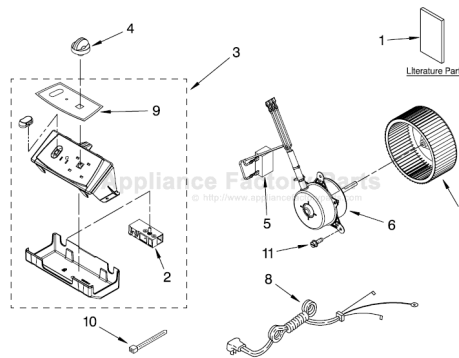

[Find Your WHIRLPOOL Dehumidifier Parts - Select From 309 Models](#)

----- Manual continues below -----

AIR FLOW AND CONTROL PARTS

For Model: AD50DSS0

DEHUMIDIFIER

Illus. No.	Part No.	DESCRIPTION
1	1188574 1188421	Literature Parts Wiring Diagram Use & Care Guide
2	1168670	Humidistat, Control
3	1188456	Assembly, Control Panel
4	1187163	Knob
5	1188476	Capacitor, Fan
6	1188411	Motor, Fan
7	1188416	Wheel, Blower
8	1188470	Cord, Appliance
9	1188457	Overlay
10	857547	Tie, Cable
11	489470	Screw

FOR ORDERING INFORMATION REFER TO PARTS PRICE LIST

UNIT PARTS

For Model: AD50DSS0

FOR ORDERING INFORMATION REFER TO PARTS PRICE LIST

UNIT PARTS

For Model: AD50DSS0

Illus. No.	Part No.	DESCRIPTION
1	1188524	Tube, Restrictor
2	1162526	Strainer
3	1185795	Spring, Overload
4	1188484	Condenser
5	4388784	Bend, Return
6	1188186	Overload, Protector
7	1186030	Nut, Terminal Cover
8	1188822	Cover, Terminal
9	1185794	Washer, Nut
10	1188443	Evaporator
11	9740848	Screw
12	1185793	Gasket, Terminal Cover
13	W10001320	Screw, Compressor
14	1188477	Capacitor
15	1188467	Wire Harness, Compressor (2 Wire)
16	1188468	Wire Harness, Compressor (3 Wire)
17	1188564	Grommet, Compressor
18	1188558	Base
19	1188418	Compressor, (Complete Assembly)
20	1182480	Putty, Sound Damping
21	1188814	Switch, Bucket Fill/Check
22	1188393	Support, Lower
23	1188394	Support, Upper
24	1188415	Caster
25	1188466	Bi-metal, Defrost

Following Parts Not Illustrated and Optional Parts Not Included

484310	Epoxy, Tube (Aluminum Repair)
505168	Tape, No Drip Valve, Access
978025	1/4" Tube O.D.
978026	5/16" Tube O.D.
978027	3/8" Tube O.D.
978028	1/2" Tube O.D.
978029	5/8" Tube O.D.
978030	3/4" Tube O.D.
978865Bulk	Seal, Ring Access Valve (20 Pack)