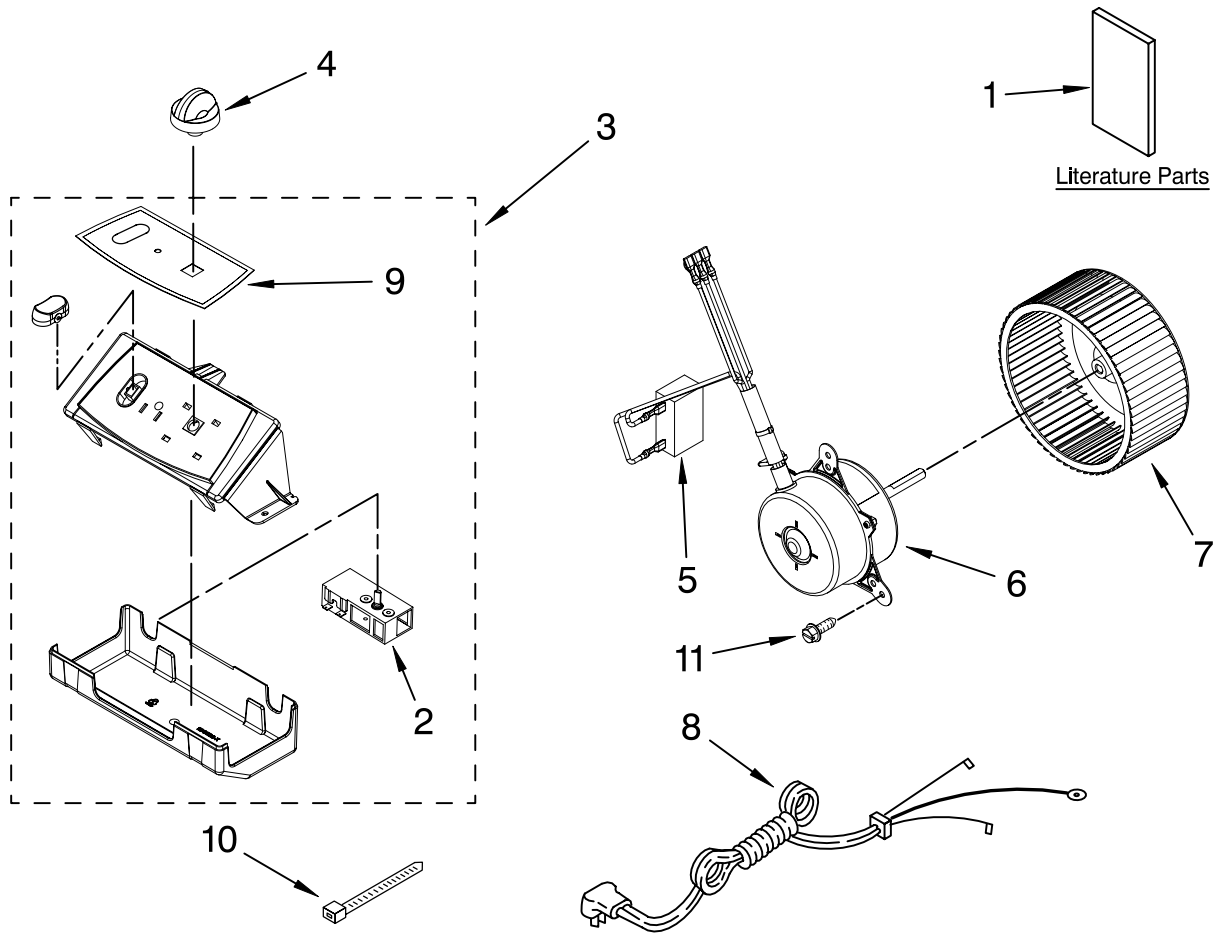

[Find Your WHIRLPOOL Dehumidifier Parts - Select From 309 Models](#)

----- Manual continues below -----

AIR FLOW AND CONTROL PARTS

For Model: AD50DSS0

DEHUMIDIFIER

Illus. No.	Part No.	DESCRIPTION
1	1188574 1188421	Literature Parts Wiring Diagram Use & Care Guide
2	1168670	Humidistat, Control
3	1188456	Assembly, Control Panel
4	1187163	Knob
5	1188476	Capacitor, Fan
6	1188411	Motor, Fan
7	1188416	Wheel, Blower
8	1188470	Cord, Appliance
9	1188457	Overlay
10	857547	Tie, Cable
11	489470	Screw

FOR ORDERING INFORMATION REFER TO PARTS PRICE LIST

UNIT PARTS

For Model: AD50DSS0

FOR ORDERING INFORMATION REFER TO PARTS PRICE LIST

UNIT PARTS

For Model: AD50DSS0

Illus. No.	Part No.	DESCRIPTION
1	1188524	Tube, Restrictor
2	1162526	Strainer
3	1185795	Spring, Overload
4	1188484	Condenser
5	4388784	Bend, Return
6	1188186	Overload, Protector
7	1186030	Nut, Terminal Cover
8	1188822	Cover, Terminal
9	1185794	Washer, Nut
10	1188443	Evaporator
11	9740848	Screw
12	1185793	Gasket, Terminal Cover
13	W10001320	Screw, Compressor
14	1188477	Capacitor
15	1188467	Wire Harness, Compressor (2 Wire)
16	1188468	Wire Harness, Compressor (3 Wire)
17	1188564	Grommet, Compressor
18	1188558	Base
19	1188418	Compressor, (Complete Assembly)
20	1182480	Putty, Sound Damping
21	1188814	Switch, Bucket Fill/Check
22	1188393	Support, Lower
23	1188394	Support, Upper
24	1188415	Caster
25	1188466	Bi-metal, Defrost

REFRIGERANT CHARGE

7.50 oz.
R-22

FOR ORDERING INFORMATION REFER TO PARTS PRICE LIST

CABINET PARTS

For Model: AD50DSS0

Illus. No.	Part No.	DESCRIPTION
1	1188395	Cabinet, Front
2	1188396	Cabinet, Rear
3	1188341	Float
4	1188527	Bucket Assembly (Includes Item 6)
5	9742177	Screw
6	1188402	Filter