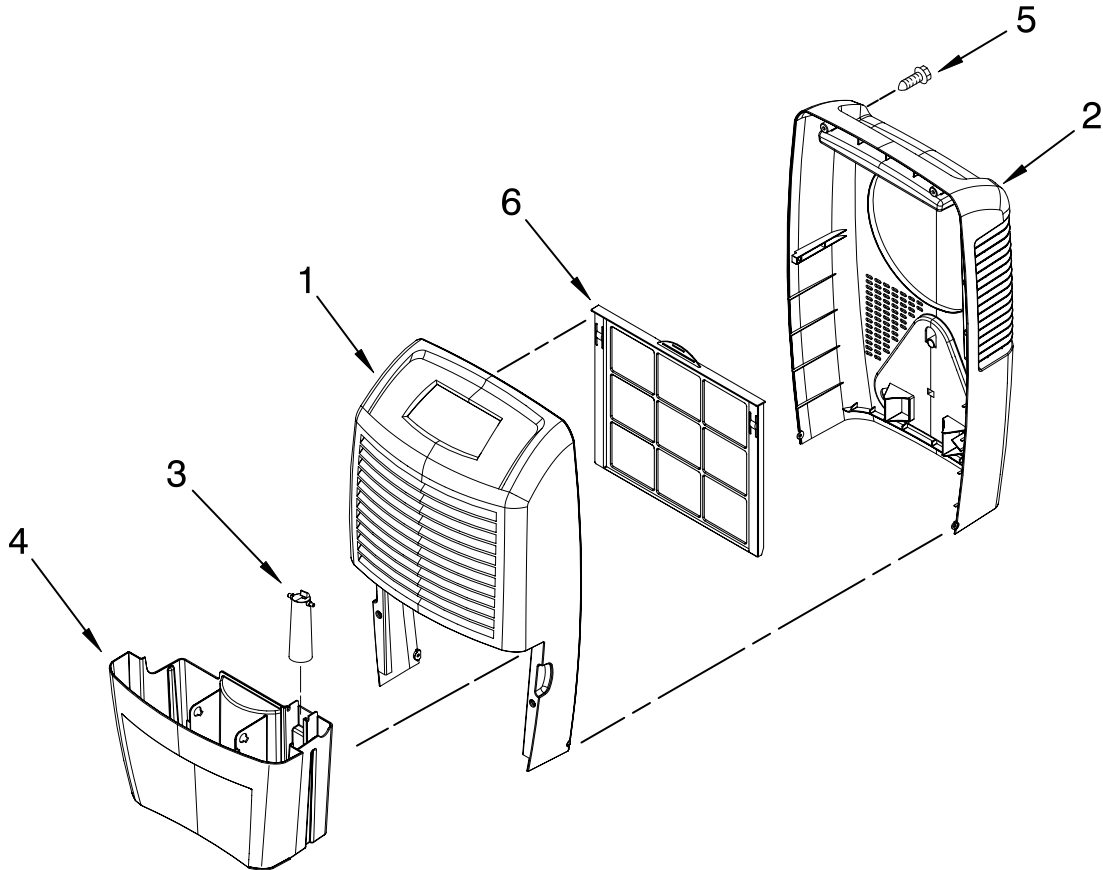

[Find Your WHIRLPOOL Dehumidifier Parts - Select From 309 Models](#)

----- Manual continues below -----

AIR FLOW AND CONTROL PARTS

For Model: AD50DSS0

DEHUMIDIFIER

Illus. No.	Part No.	DESCRIPTION
1	1188574 1188421	Literature Parts Wiring Diagram Use & Care Guide
2	1168670	Humidistat, Control
3	1188456	Assembly, Control Panel
4	1187163	Knob
5	1188476	Capacitor, Fan
6	1188411	Motor, Fan
7	1188416	Wheel, Blower
8	1188470	Cord, Appliance
9	1188457	Overlay
10	857547	Tie, Cable
11	489470	Screw

FOR ORDERING INFORMATION REFER TO PARTS PRICE LIST

UNIT PARTS

For Model: AD50DSS0

FOR ORDERING INFORMATION REFER TO PARTS PRICE LIST

UNIT PARTS

For Model: AD50DSS0

Illus. No.	Part No.	DESCRIPTION
1	1188524	Tube, Restrictor
2	1162526	Strainer
3	1185795	Spring, Overload
4	1188484	Condenser
5	4388784	Bend, Return
6	1188186	Overload, Protector
7	1186030	Nut, Terminal Cover
8	1188822	Cover, Terminal
9	1185794	Washer, Nut
10	1188443	Evaporator
11	9740848	Screw
12	1185793	Gasket, Terminal Cover
13	W10001320	Screw, Compressor
14	1188477	Capacitor
15	1188467	Wire Harness, Compressor (2 Wire)
16	1188468	Wire Harness, Compressor (3 Wire)
17	1188564	Grommet, Compressor
18	1188558	Base
19	1188418	Compressor, (Complete Assembly)
20	1182480	Putty, Sound Damping
21	1188814	Switch, Bucket Fill/Check
22	1188393	Support, Lower
23	1188394	Support, Upper
24	1188415	Caster
25	1188466	Bi-metal, Defrost

REFRIGERANT CHARGE

7.50 oz.
R-22

FOR ORDERING INFORMATION REFER TO PARTS PRICE LIST

CABINET PARTS

For Model: AD50DSS0

Illus. No.	Part No.	DESCRIPTION
1	1188395	Cabinet, Front
2	1188396	Cabinet, Rear
3	1188341	Float
4	1188527	Bucket Assembly (Includes Item 6)
5	9742177	Screw
6	1188402	Filter