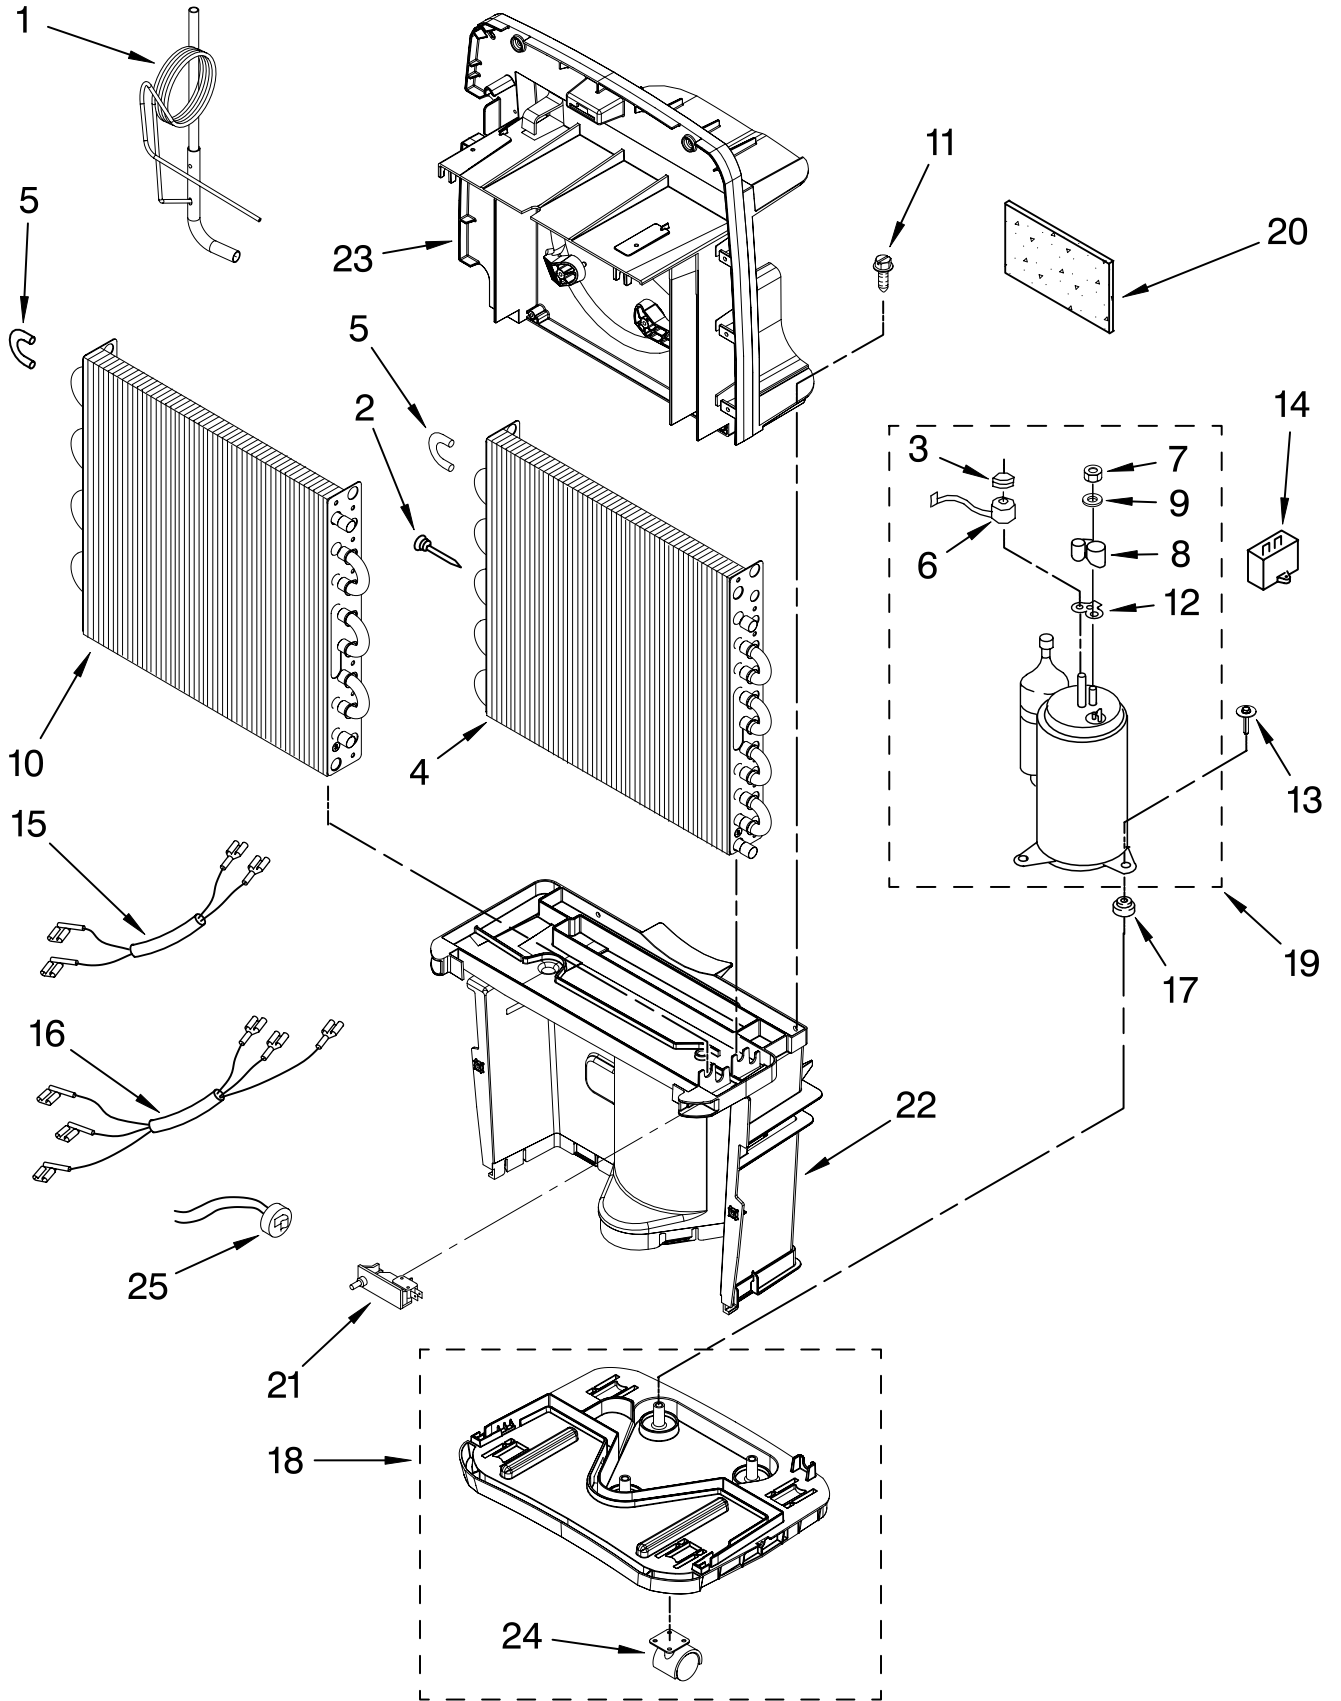

----- Manual continues below -----

AIR FLOW AND CONTROL PARTS

For Model: AD50DSS1

DEHUMIDIFIER

Illus. No.	Part No.	DESCRIPTION
1	1188574 1188826	Literature Parts Wiring Diagram Use & Care Guide
2	1168670	Humidistat, Control
3	1188456	Assembly, Control Panel
4	1187163	Knob
5	1188476	Capacitor, Fan
6	1188411	Motor, Fan
7	1188416	Wheel, Blower
8	1188470	Cord, Appliance
9	1188457	Overlay
10	857547	Tie, Cable
11	489470	Screw

FOR ORDERING INFORMATION REFER TO PARTS PRICE LIST

UNIT PARTS

For Model: AD50DSS1

FOR ORDERING INFORMATION REFER TO PARTS PRICE LIST

UNIT PARTS

For Model: AD50DSS1

Illus. No.	Part No.	DESCRIPTION
1	1188524	Tube, Restrictor
2	1162526	Strainer
3	1185795	Spring, Overload
4	1188882	Condenser
5	4388784	Bend, Return
6	1188186	Overload, Protector
7	1186030	Nut, Terminal Cover
8	1188822	Cover, Terminal
9	1185794	Washer, Nut
10	1188443	Evaporator
11	9740848	Screw
12	1185793	Gasket, Terminal Cover
13	W10001320	Screw, Compressor
14	1188477	Capacitor
15	1188467	Wire Harness, Compressor (2 Wire)
16	1188468	Wire Harness, Compressor (3 Wire)
17	1188564	Grommet, Compressor
18	1188558	Base
19	1188418	Compressor, (Complete Assembly)
20	1182480	Putty, Sound Damping
21	1188814	Switch, Bucket Fill/Check
22	1188393	Support, Lower
23	1188394	Support, Upper
24	1188415	Caster
25	1188466	Bi-metal, Defrost

REFRIGERANT CHARGE

7.50 oz.
R-22

FOR ORDERING INFORMATION REFER TO PARTS PRICE LIST

CABINET PARTS

For Model: AD50DSS1

Illus. No.	Part No.	DESCRIPTION
1	1188395	Cabinet, Front
2	1188396	Cabinet, Rear
3	1188341	Float
4	1188527	Bucket Assembly (Includes Item 6)
5	9742177	Screw
6	1188402	Filter

Following Parts Not Illustrated and Optional Parts Not Included

505168	Tape, No Drip Valve, Access
978025	1/4" Tube O.D.
978026	5/16" Tube O.D.
978027	3/8" Tube O.D.
978028	1/2" Tube O.D.
978029	5/8" Tube O.D.
978030	3/4" Tube O.D.
978865Bulk	Seal, Ring Access Valve (20 Pack)