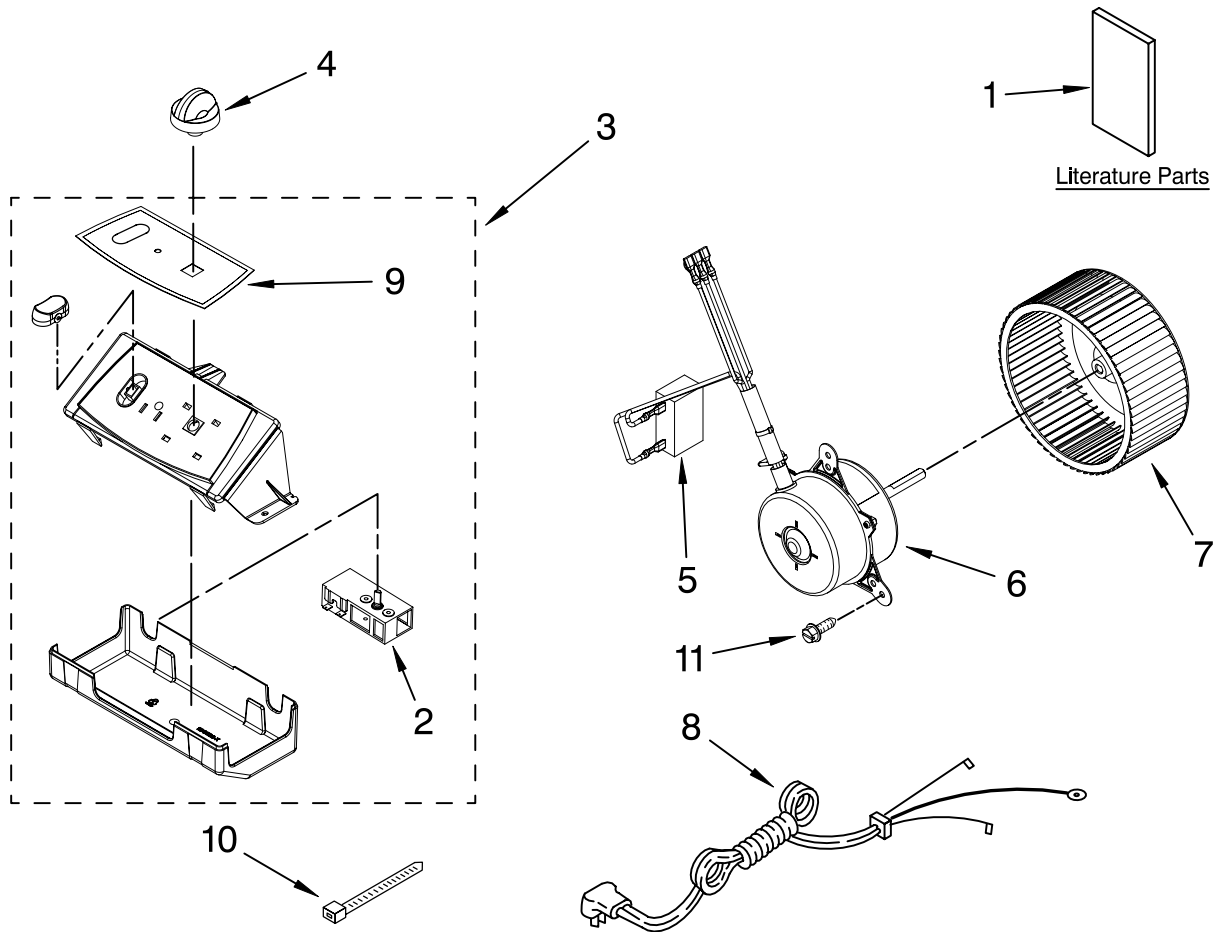

----- Manual continues below -----

AIR FLOW AND CONTROL PARTS

For Model: AD50DSS1

DEHUMIDIFIER

Illus. No.	Part No.	DESCRIPTION
1	1188574 1188826	Literature Parts Wiring Diagram Use & Care Guide
2	1168670	Humidistat, Control
3	1188456	Assembly, Control Panel
4	1187163	Knob
5	1188476	Capacitor, Fan
6	1188411	Motor, Fan
7	1188416	Wheel, Blower
8	1188470	Cord, Appliance
9	1188457	Overlay
10	857547	Tie, Cable
11	489470	Screw

FOR ORDERING INFORMATION REFER TO PARTS PRICE LIST

UNIT PARTS

For Model: AD50DSS1

FOR ORDERING INFORMATION REFER TO PARTS PRICE LIST

UNIT PARTS

For Model: AD50DSS1

Illus. No.	Part No.	DESCRIPTION
1	1188524	Tube, Restrictor
2	1162526	Strainer
3	1185795	Spring, Overload
4	1188882	Condenser
5	4388784	Bend, Return
6	1188186	Overload, Protector
7	1186030	Nut, Terminal Cover
8	1188822	Cover, Terminal
9	1185794	Washer, Nut
10	1188443	Evaporator
11	9740848	Screw
12	1185793	Gasket, Terminal Cover
13	W10001320	Screw, Compressor
14	1188477	Capacitor
15	1188467	Wire Harness, Compressor (2 Wire)
16	1188468	Wire Harness, Compressor (3 Wire)
17	1188564	Grommet, Compressor
18	1188558	Base
19	1188418	Compressor, (Complete Assembly)
20	1182480	Putty, Sound Damping
21	1188814	Switch, Bucket Fill/Check
22	1188393	Support, Lower
23	1188394	Support, Upper
24	1188415	Caster
25	1188466	Bi-metal, Defrost

REFRIGERANT CHARGE

7.50 oz.
R-22

FOR ORDERING INFORMATION REFER TO PARTS PRICE LIST

CABINET PARTS

For Model: AD50DSS1

Illus. No.	Part No.	DESCRIPTION
1	1188395	Cabinet, Front
2	1188396	Cabinet, Rear
3	1188341	Float
4	1188527	Bucket Assembly (Includes Item 6)
5	9742177	Screw
6	1188402	Filter

Following Parts Not Illustrated and Optional Parts Not Included

505168	Tape, No Drip Valve, Access
978025	1/4" Tube O.D.
978026	5/16" Tube O.D.
978027	3/8" Tube O.D.
978028	1/2" Tube O.D.
978029	5/8" Tube O.D.
978030	3/4" Tube O.D.
978865Bulk	Seal, Ring Access Valve (20 Pack)