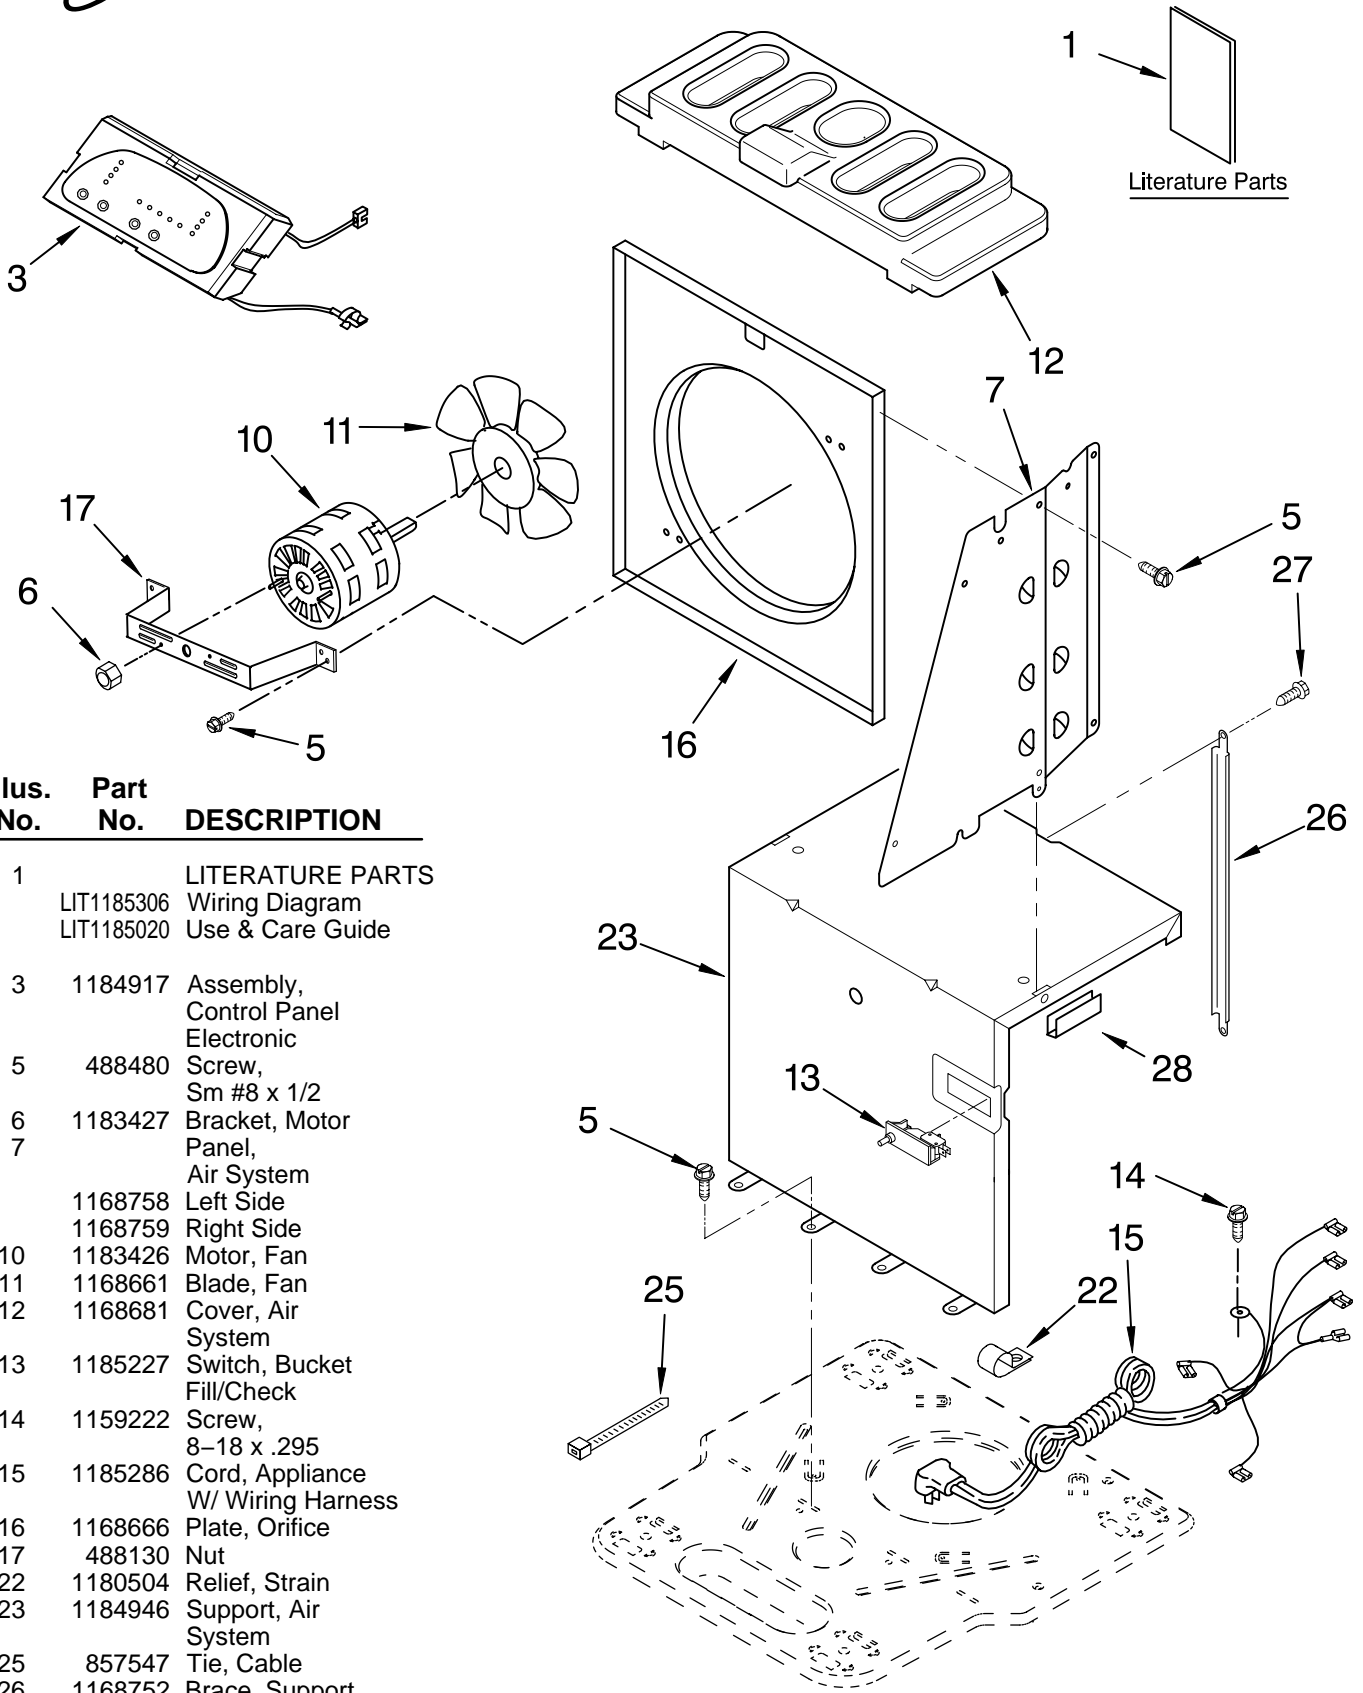

----- Manual continues below -----

AIR FLOW AND CONTROL PARTS

For Model: AD50LBK0

DEHUMIDIFIER

Literature Parts

Illus. No.	Part No.	DESCRIPTION
1	LIT1185306 LIT1185020	LITERATURE PARTS Wiring Diagram Use & Care Guide
3	1184917	Assembly, Control Panel Electronic
5	488480	Screw, Sm #8 x 1/2
6	1183427	Bracket, Motor Panel, Air System
7	1168758 1168759	Left Side Right Side
10	1183426	Motor, Fan
11	1168661	Blade, Fan
12	1168681	Cover, Air System
13	1185227	Switch, Bucket Fill/Check
14	1159222	Screw, 8-18 x .295
15	1185286	Cord, Appliance W/ Wiring Harness
16	1168666	Plate, Orifice
17	488130	Nut
22	1180504	Relief, Strain
23	1184946	Support, Air System
25	857547	Tie, Cable
26	1168752	Brace, Support
27	1157158	Screw, 8-18 X 3/8
28	1180634	Edge Guard

FOR ORDERING INFORMATION REFER TO PARTS PRICE LIST

UNIT PARTS

For Model: AD50LBK0

Illus. No.	Part No.	DESCRIPTION
2	1168734	Tube, Restrictor (Length 30.00")
3	1162526	Strainer
4	708532	Bend, Return Evaporator (9)
6	8031223	Bend, Return Condenser (2)
7	1184770	Condenser
8	8031222	Bend, Return (15)
10	1184495	Overload, Protector

Illus. No.	Part No.	DESCRIPTION
11	950058	Relay, Start
12	1182781	Cover, Terminal
13	1184415	Bracket, Overload
14	1185204	Evaporator
15	488480	Screw, 8 x 1/2 (4)
16	680975	Washer
17	24364001	Clip, Compressor
20	1168722	Grommet (4)
21	1168654	Base
22	1164241	Caster (4)