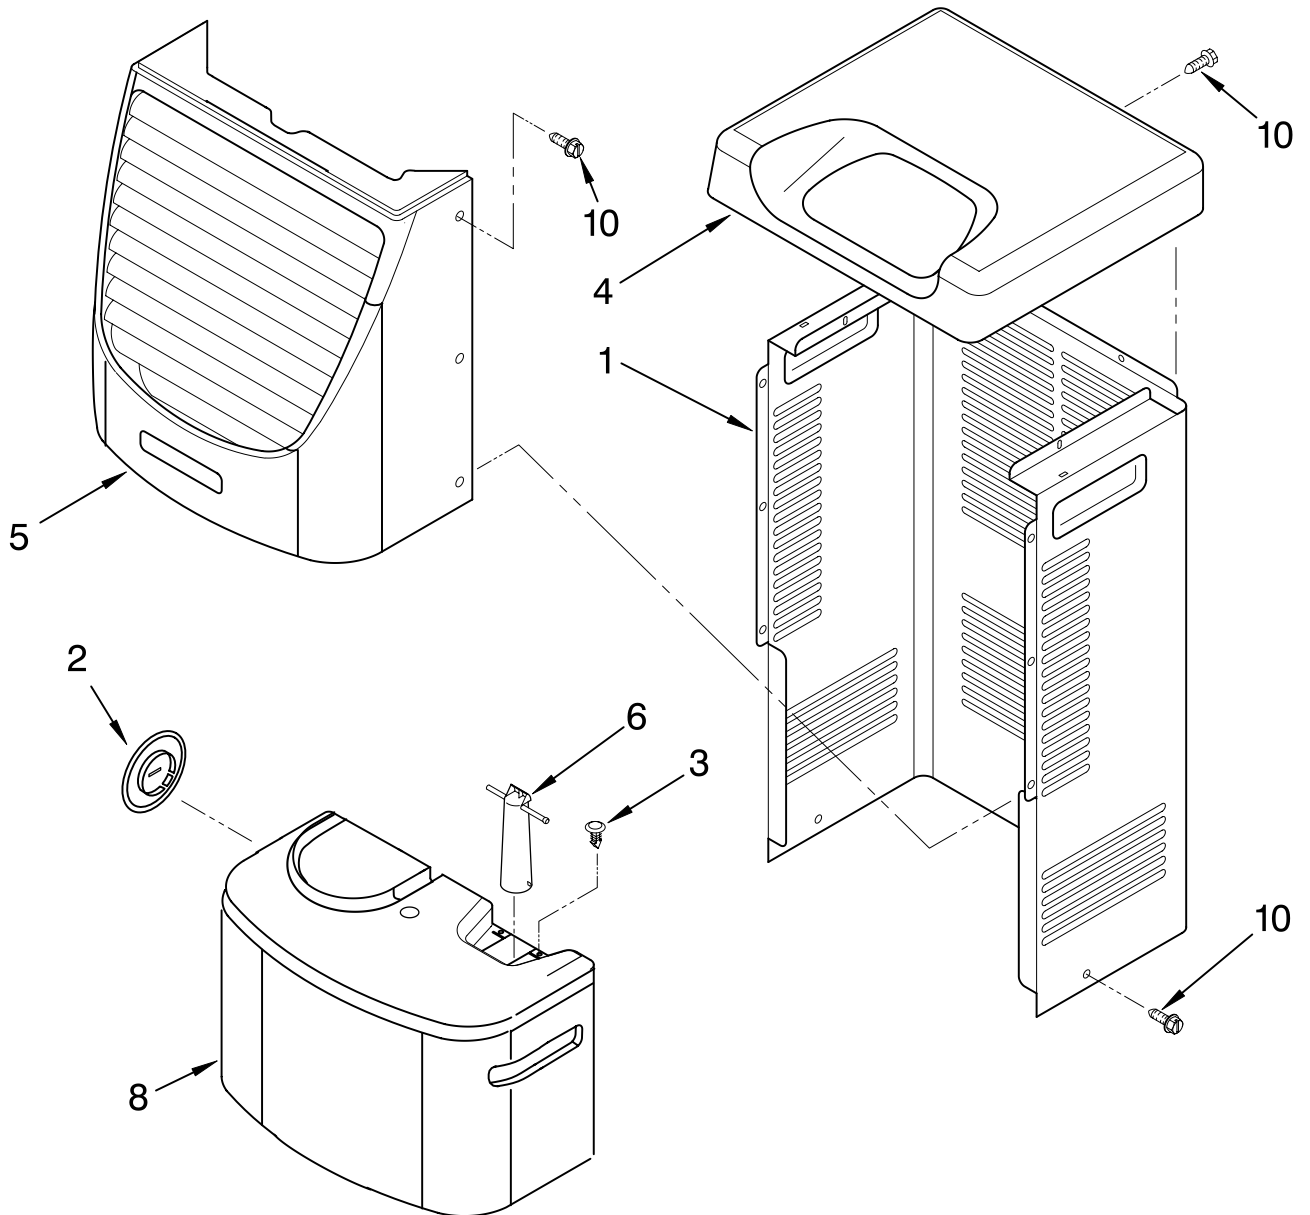

CABINET PARTS

For Model: AD50LBK0

Illus. No.	Part No.	DESCRIPTION	Illus. No.	Part No.	DESCRIPTION	Illus. No.	Part No.	DESCRIPTION
1	1168667	Cabinet	Following Parts Not Illustrated and Optional Parts Not Included			978025	1/4" Tube O.D.	
2	1172098	Cover, Hose Connection				978026	5/16" Tube O.D.	
3	1168762	Clip, Float	484310	Epoxy, Tube (Aluminum Repair)	978027	3/8" Tube O.D.		
4	1168652	Cover, Top	505168	Tape, No Drip Valve, Access	978028	1/2" Tube O.D.		
5	1182600	Cover, Front			978029	5/8" Tube O.D.		
6	1172075	Float			978030	3/4" Tube O.D.		
8	1172079	Bucket, Condensate			978865	Seal, Ring Access Valve (20 Pack)		
10	1168744	Screw						

FOR ORDERING INFORMATION REFER TO PARTS PRICE LIST