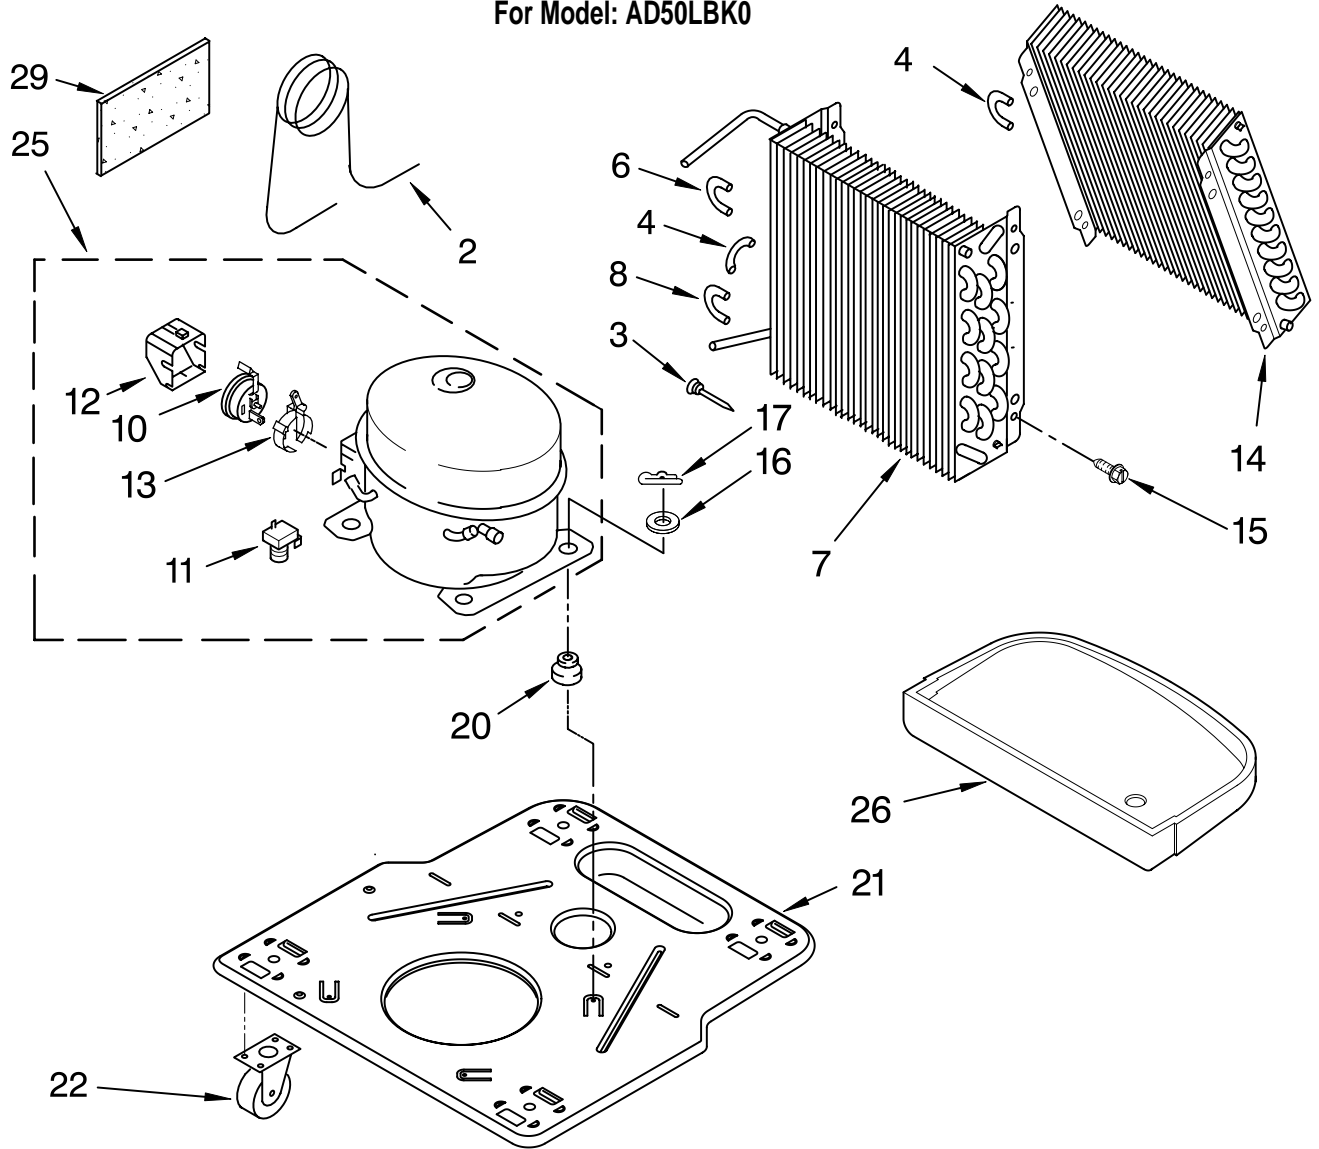

----- Manual continues below -----

AIR FLOW AND CONTROL PARTS

For Model: AD50LBK0

DEHUMIDIFIER

Literature Parts

Illus. No.	Part No.	DESCRIPTION
1	LIT1185306 LIT1185020	LITERATURE PARTS Wiring Diagram Use & Care Guide
3	1184917	Assembly, Control Panel Electronic
5	488480	Screw, Sm #8 x 1/2
6	1183427	Bracket, Motor Panel, Air System
7	1168758 1168759	Left Side Right Side
10	1183426	Motor, Fan
11	1168661	Blade, Fan
12	1168681	Cover, Air System
13	1185227	Switch, Bucket Fill/Check
14	1159222	Screw, 8-18 x .295
15	1185286	Cord, Appliance W/ Wiring Harness
16	1168666	Plate, Orifice
17	488130	Nut
22	1180504	Relief, Strain
23	1184946	Support, Air System
25	857547	Tie, Cable
26	1168752	Brace, Support
27	1157158	Screw, 8-18 X 3/8
28	1180634	Edge Guard

FOR ORDERING INFORMATION REFER TO PARTS PRICE LIST

UNIT PARTS

For Model: AD50LBK0

Illus. No.	Part No.	DESCRIPTION
2	1168734	Tube, Restrictor (Length 30.00")
3	1162526	Strainer
4	708532	Bend, Return Evaporator (9)
6	8031223	Bend, Return Condenser (2)
7	1184770	Condenser
8	8031222	Bend, Return (15)
10	1184495	Overload, Protector

Illus. No.	Part No.	DESCRIPTION
11	950058	Relay, Start
12	1182781	Cover, Terminal
13	1184415	Bracket, Overload
14	1185204	Evaporator
15	488480	Screw, 8 x 1/2 (4)
16	680975	Washer
17	24364001	Clip, Compressor
20	1168722	Grommet (4)
21	1168654	Base
22	1164241	Caster (4)