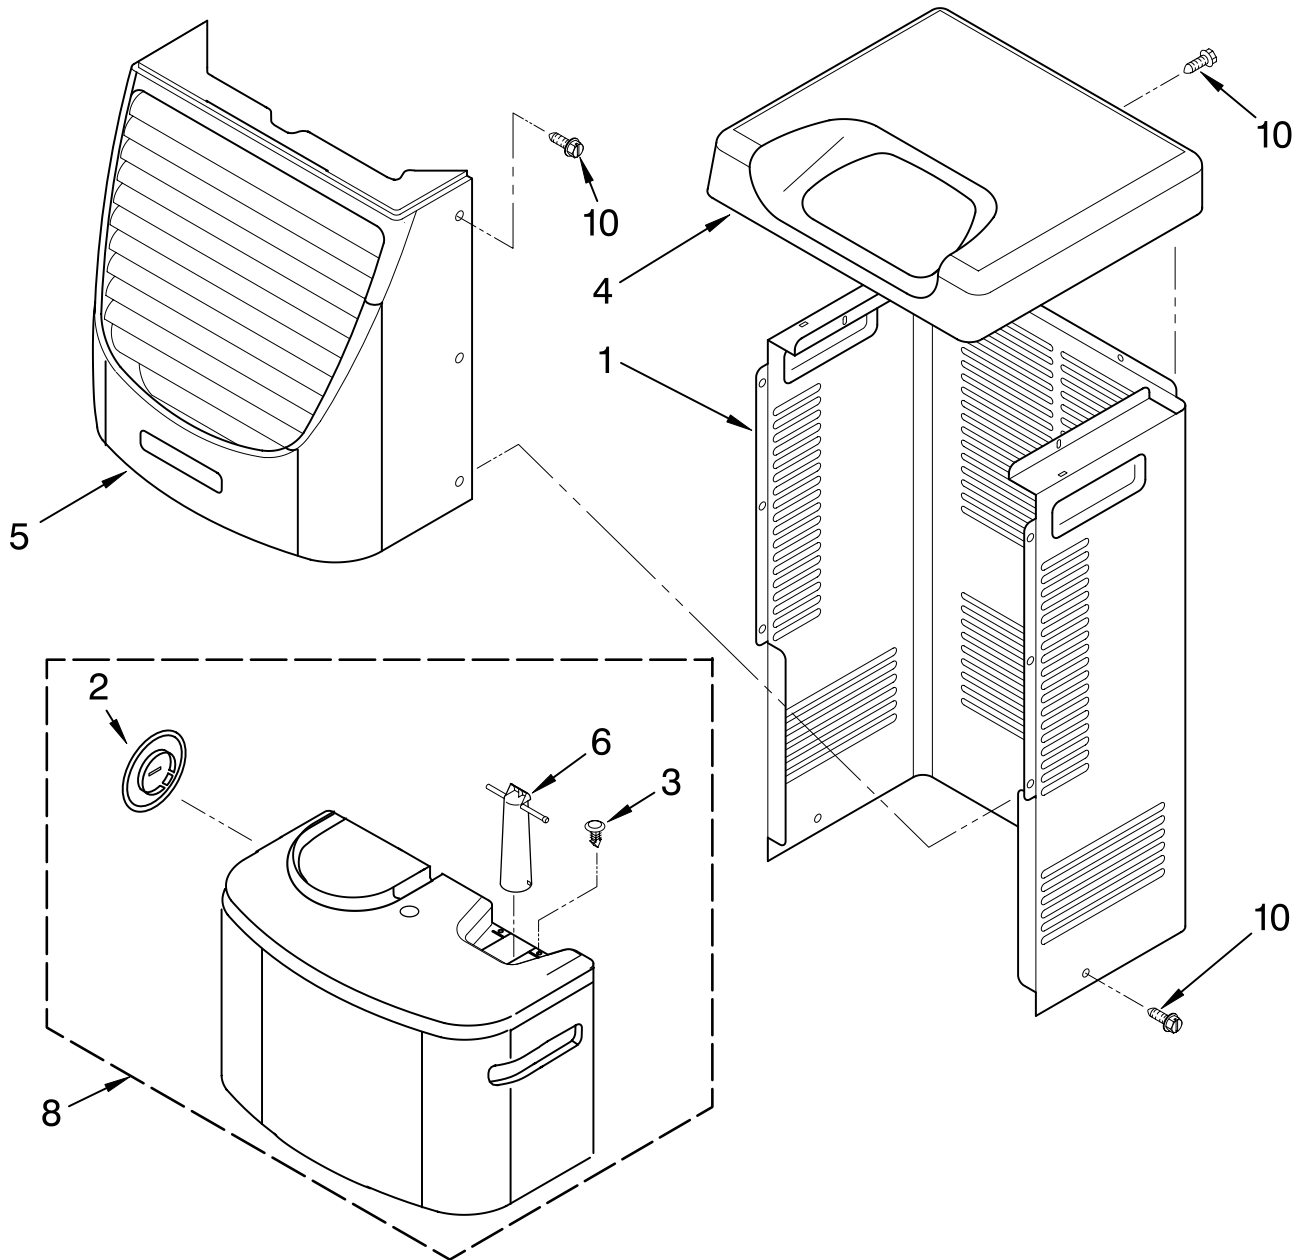

----- Manual continues below -----

AIR FLOW AND CONTROL PARTS

For Model: AD50USL5

DEHUMIDIFIER

Illus. No.	Part No.	DESCRIPTION
1	LIT1186973 LIT1185020	Literature Parts Wiring Diagram Use & Care Guide
3	1184916	Assembly, Control Panel Electronic
5	488480	Screw, Sm #8 x 1/2
6	1183427	Bracket, Motor Panel, Air System
7	1168758 1168759	Left Side Right Side
10	1187005	Motor, Fan
11	1168661	Blade, Fan
12	1168681	Cover, Air System
13	1186481	Switch, Bucket Fill/Check
14	1159222	Screw, 8-18 x .295
15	1186815	Cord, Appliance W/ Wiring Harness
16	1168666	Plate, Orifice
17	488130	Nut
22	488937	Relief, Strain
23	1184946	Support, Air System
25	857547	Tie, Cable
26	1168752	Brace, Support
27	1157158	Screw, 8-18 X 3/8
28	1180634	Edge Guard

Illus. No.	Part No.	DESCRIPTION
11	1186128	Nut, Terminal Cover
12	1184748	Cover, Terminal
13	1182120	Gasket, Nut
14	1185204	Evaporator
15	488480	Screw, 8 x 1/2 (4)
16	1182118	Gasket, Terminal Cover
17	8011446	Clip, Compressor
18	1186186	Capacitor
20	950212	Grommet (3)

Illus. No.	Part No.	DESCRIPTION
21	1186674	Base
22	1164241	Caster (4)
25	1187683	Compressor, (Complete Assembly)
26	1168761	Pan, Drain
29	1184625	Insulation (Restrictor Tube)

REFRIGERANT CHARGE

8.00 oz.

FOR ORDERING INFORMATION REFER TO PARTS PRICE LIST

CABINET PARTS

For Model: AD50USL5

Illus. No.	Part No.	DESCRIPTION
1	1186822	Cabinet
2	1172098	Cover, Hose Connection
3	1186430	Clip, Float
4	1168652	Cover, Top
5	1182600	Cover, Front
6	1172075	Float
8	1182588	Bucket, Condensate
10	1168744	Screw