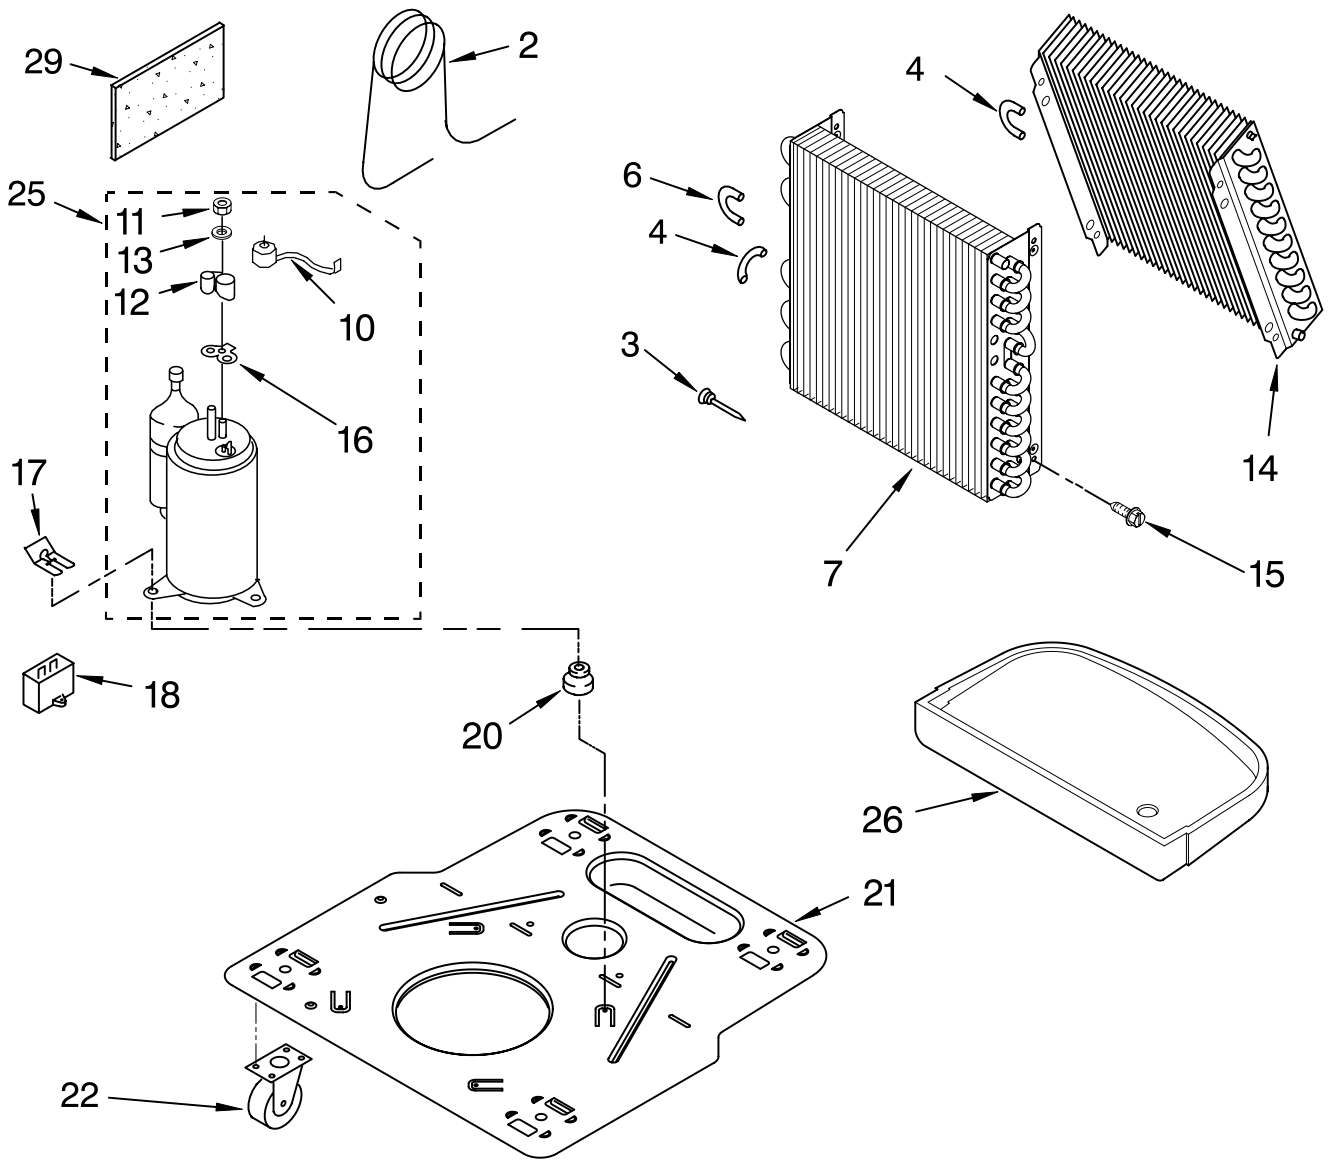

----- Manual continues below -----

AIR FLOW AND CONTROL PARTS

For Model: AD50USL5

DEHUMIDIFIER

Illus. No.	Part No.	DESCRIPTION
1	LIT1186973 LIT1185020	Literature Parts Wiring Diagram Use & Care Guide
3	1184916	Assembly, Control Panel Electronic
5	488480	Screw, Sm #8 x 1/2
6	1183427	Bracket, Motor Panel, Air System
7	1168758 1168759	Left Side Right Side
10	1187005	Motor, Fan
11	1168661	Blade, Fan
12	1168681	Cover, Air System
13	1186481	Switch, Bucket Fill/Check
14	1159222	Screw, 8-18 x .295
15	1186815	Cord, Appliance W/ Wiring Harness
16	1168666	Plate, Orifice
17	488130	Nut
22	488937	Relief, Strain
23	1184946	Support, Air System
25	857547	Tie, Cable
26	1168752	Brace, Support
27	1157158	Screw, 8-18 X 3/8
28	1180634	Edge Guard

FOR ORDERING INFORMATION REFER TO PARTS PRICE LIST

UNIT PARTS

For Model: AD50USL5

Illus. No.	Part No.	DESCRIPTION
2	1168734	Tube, Restrictor (Length 30.00")
3	1162526	Strainer
4	708532	Bend, Return Evaporator (9)
6	708531	Bend, Return
7	1187544	Condenser
10	1186960	Overload, Protector

Illus. No.	Part No.	DESCRIPTION
11	1186128	Nut, Terminal Cover
12	1184748	Cover, Terminal
13	1182120	Gasket, Nut
14	1185204	Evaporator
15	488480	Screw, 8 x 1/2 (4)
16	1182118	Gasket, Terminal Cover
17	8011446	Clip, Compressor
18	1186186	Capacitor
20	950212	Grommet (3)

FOR ORDERING INFORMATION REFER TO PARTS PRICE LIST

CABINET PARTS

For Model: AD50USL5

Illus. No.	Part No.	DESCRIPTION
1	1186822	Cabinet
2	1172098	Cover, Hose Connection
3	1186430	Clip, Float
4	1168652	Cover, Top
5	1182600	Cover, Front
6	1172075	Float
8	1182588	Bucket, Condensate
10	1168744	Screw