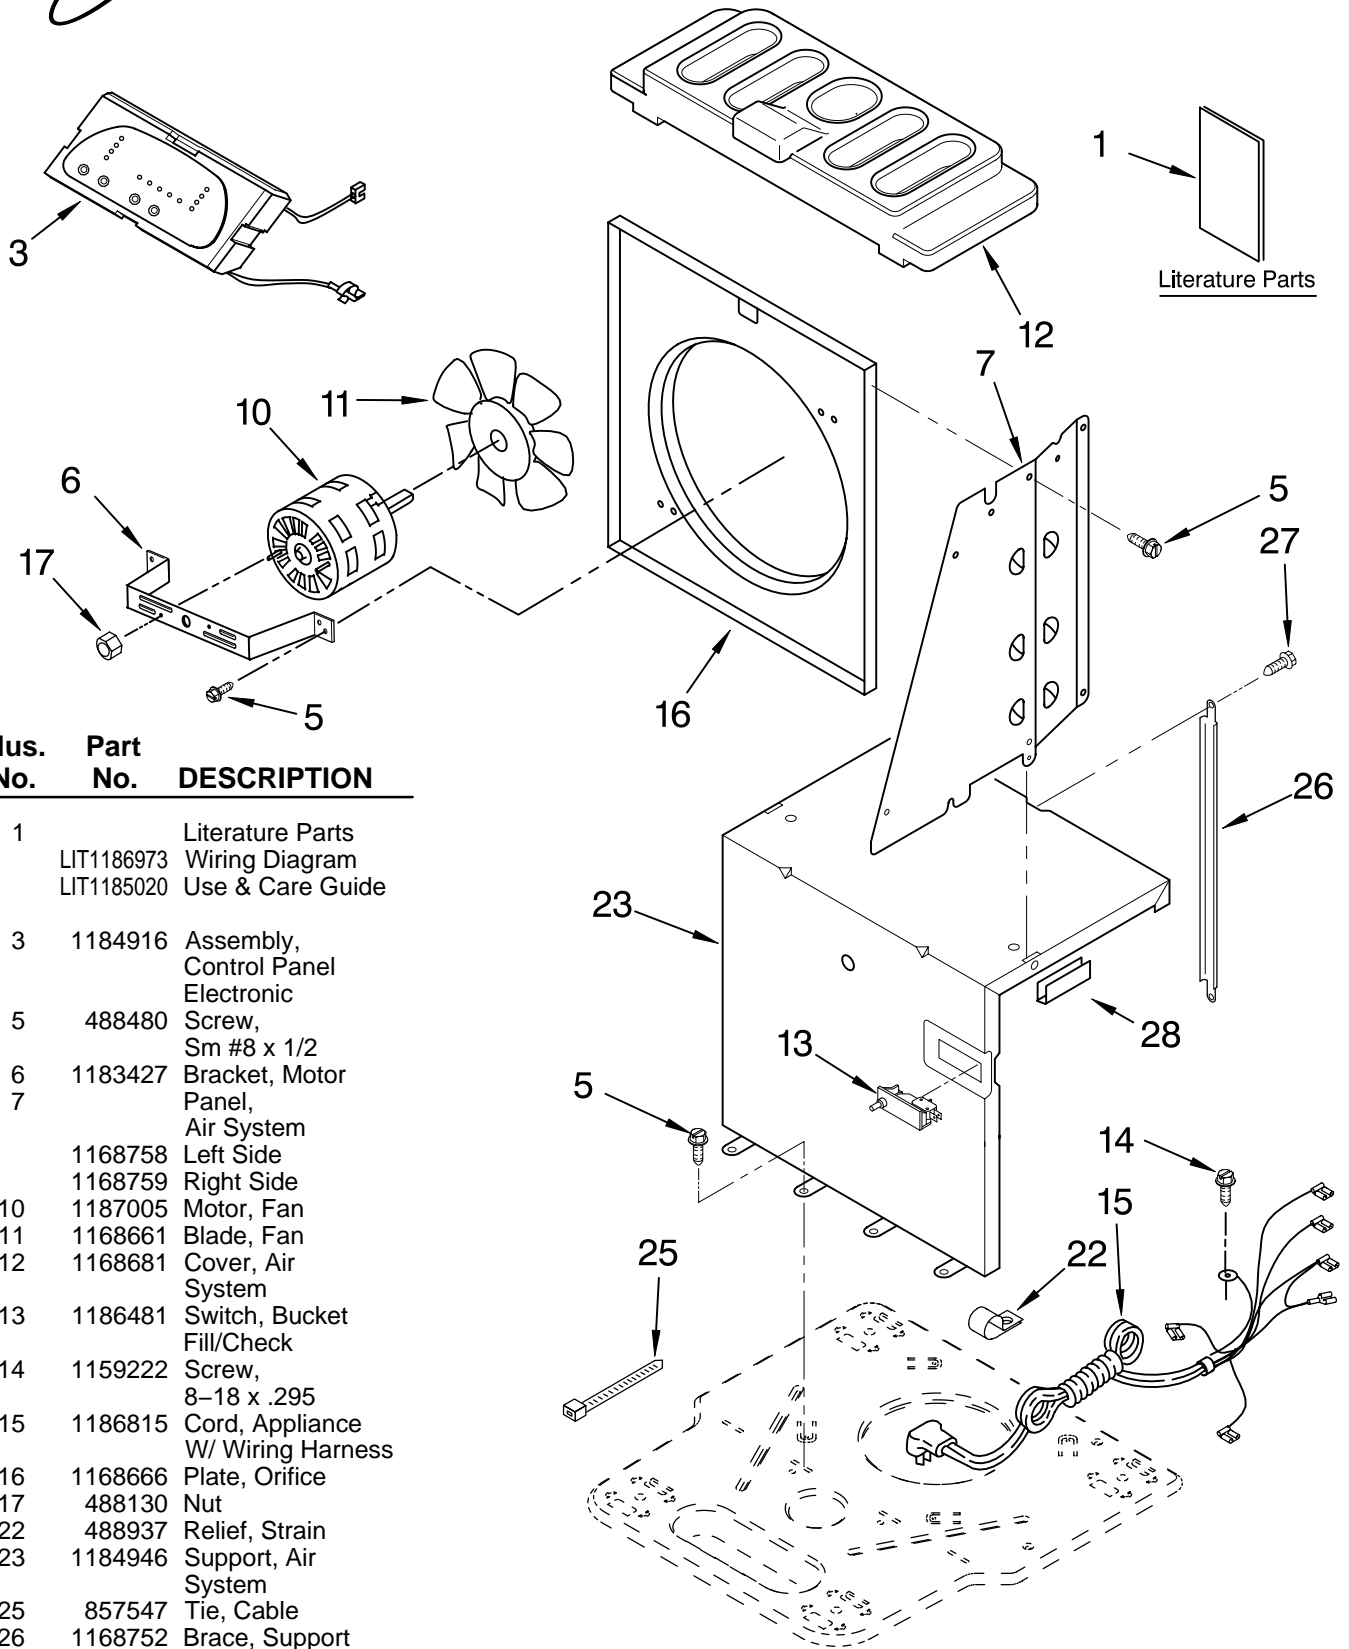

----- Manual continues below -----

AIR FLOW AND CONTROL PARTS

For Model: AD50USL5

DEHUMIDIFIER

Illus. No.	Part No.	DESCRIPTION
1	LIT1186973 LIT1185020	Literature Parts Wiring Diagram Use & Care Guide
3	1184916	Assembly, Control Panel Electronic
5	488480	Screw, Sm #8 x 1/2
6	1183427	Bracket, Motor Panel, Air System
7	1168758 1168759	Left Side Right Side
10	1187005	Motor, Fan
11	1168661	Blade, Fan
12	1168681	Cover, Air System
13	1186481	Switch, Bucket Fill/Check
14	1159222	Screw, 8-18 x .295
15	1186815	Cord, Appliance W/ Wiring Harness
16	1168666	Plate, Orifice
17	488130	Nut
22	488937	Relief, Strain
23	1184946	Support, Air System
25	857547	Tie, Cable
26	1168752	Brace, Support
27	1157158	Screw, 8-18 X 3/8
28	1180634	Edge Guard

FOR ORDERING INFORMATION REFER TO PARTS PRICE LIST

UNIT PARTS

For Model: AD50USL5

Illus. No.	Part No.	DESCRIPTION
2	1168734	Tube, Restrictor (Length 30.00")
3	1162526	Strainer
4	708532	Bend, Return Evaporator (9)
6	708531	Bend, Return
7	1187544	Condenser
10	1186960	Overload, Protector

Illus. No.	Part No.	DESCRIPTION
11	1186128	Nut, Terminal Cover
12	1184748	Cover, Terminal
13	1182120	Gasket, Nut
14	1185204	Evaporator
15	488480	Screw, 8 x 1/2 (4)
16	1182118	Gasket, Terminal Cover
17	8011446	Clip, Compressor
18	1186186	Capacitor
20	950212	Grommet (3)

FOR ORDERING INFORMATION REFER TO PARTS PRICE LIST

CABINET PARTS

For Model: AD50USL5

Illus. No.	Part No.	DESCRIPTION
1	1186822	Cabinet
2	1172098	Cover, Hose Connection
3	1186430	Clip, Float
4	1168652	Cover, Top
5	1182600	Cover, Front
6	1172075	Float
8	1182588	Bucket, Condensate
10	1168744	Screw