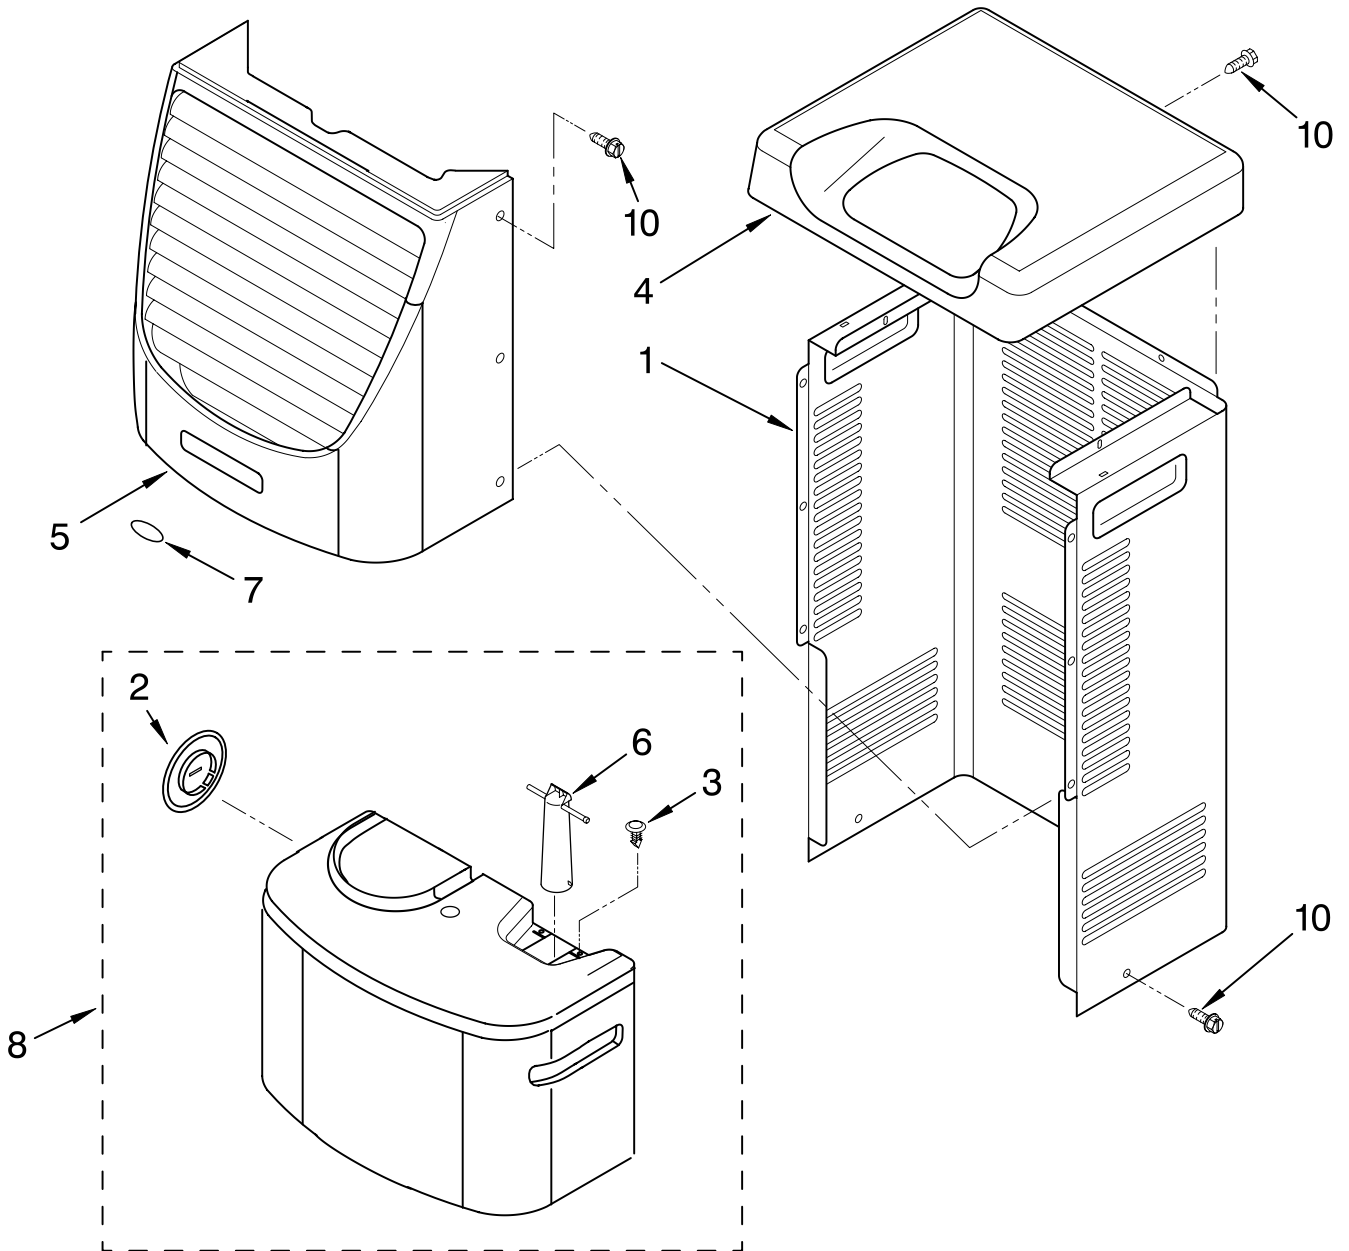

# UNIT PARTS

For Model: AD50USR0

Illus. No.	Part No.	DESCRIPTION
2	1168734	Tube, Restrictor (Length 30.00")
3	1162526	Strainer
4	708532	Bend, Return Evaporator (9)
6	708531	Bend, Return
7	1187544	Condenser
10	1186960	Overload, Protector
11	1186128	Nut, Terminal Cover

Illus. No.	Part No.	DESCRIPTION
12	1184748	Cover, Terminal
13	1182120	Gasket, Nut
14	1185204	Evaporator
15	488480	Screw, 8 x 1/2 (4)
16	1182118	Gasket, Terminal Cover
17	8011446	Clip, Compressor
18	1186186	Capacitor
20	950212	Grommet (3)
21	1186674	Base
22	1164241	Caster (4)

Illus. No.	Part No.	DESCRIPTION
25	1187683	Compressor, (Complete Assembly)
26	1168761	Pan, Drain
29	1184625	Insulation (Restrictor Tube)

**REFRIGERANT CHARGE**

8.00 oz.

FOR ORDERING INFORMATION REFER TO PARTS PRICE LIST

# CABINET PARTS

For Model: AD50USR0

Illus. No.	Part No.	DESCRIPTION
1	1186822	Cabinet
2	1172098	Cover, Hose Connection
3	1186430	Clip, Float
4	1168652	Cover, Top
5	1188007	Cover, Front (Includes Item 7)
6	1172075	Float
7	1188004	Nameplate
8	1182588	Bucket, Condensate
10	1168744	Screw