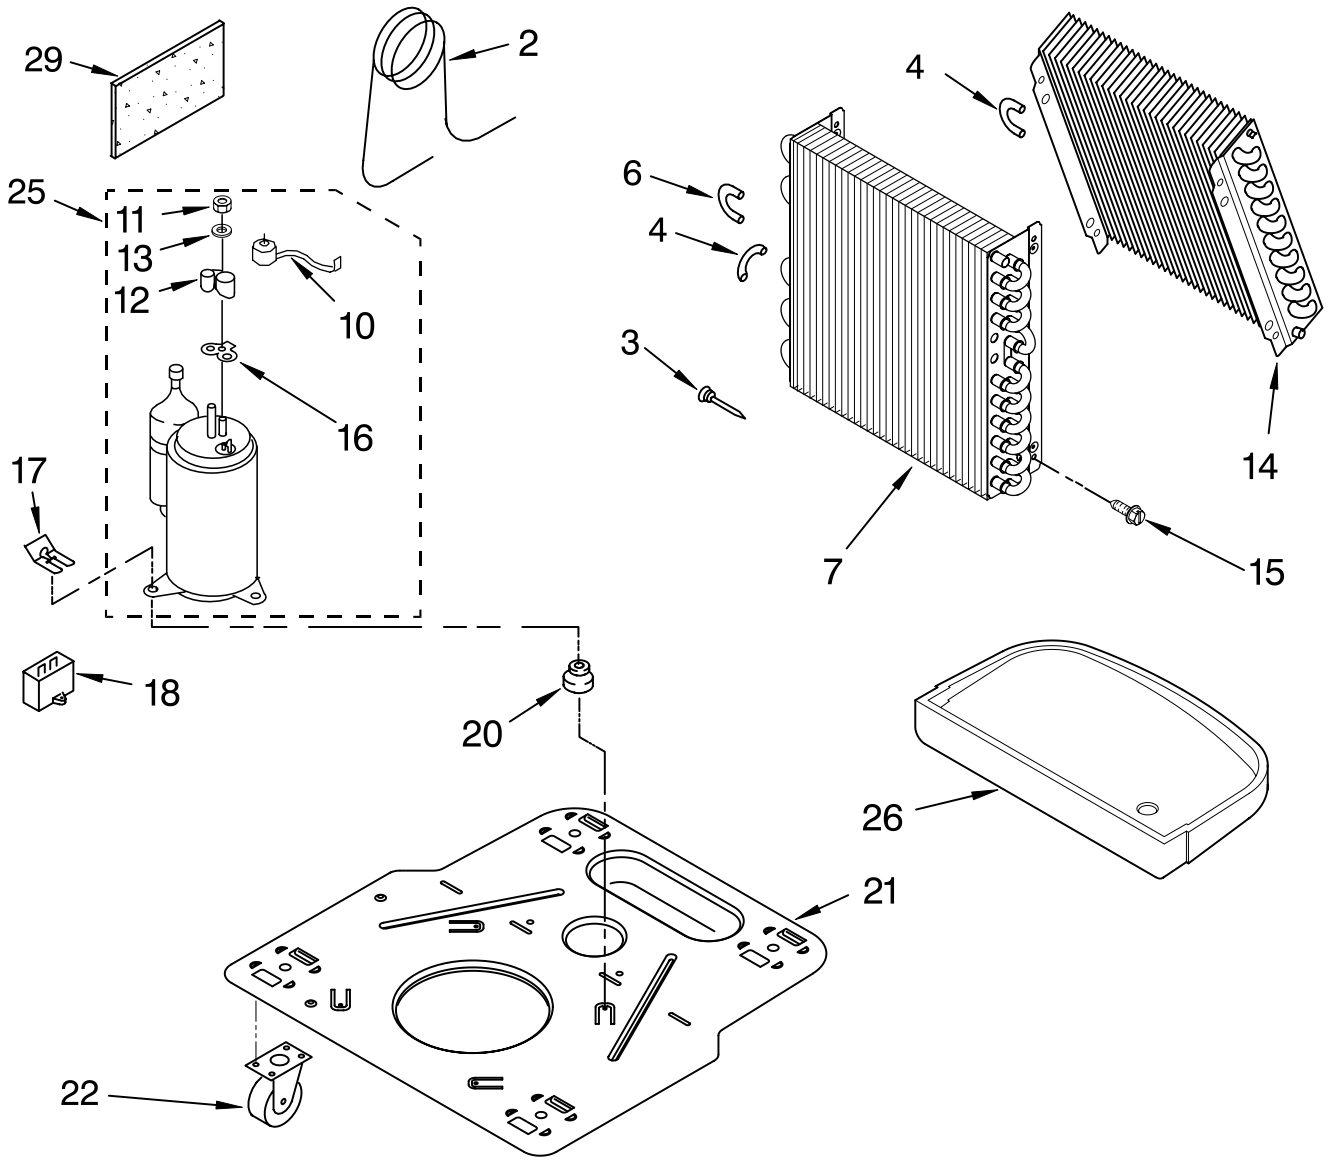

# UNIT PARTS

For Model: AD50USR0

Illus. No.	Part No.	DESCRIPTION
2	1168734	Tube, Restrictor (Length 30.00")
3	1162526	Strainer
4	708532	Bend, Return Evaporator (9)
6	708531	Bend, Return
7	1187544	Condenser
10	1186960	Overload, Protector
11	1186128	Nut, Terminal Cover

Illus. No.	Part No.	DESCRIPTION
12	1184748	Cover, Terminal
13	1182120	Gasket, Nut
14	1185204	Evaporator
15	488480	Screw, 8 x 1/2 (4)
16	1182118	Gasket, Terminal Cover
17	8011446	Clip, Compressor
18	1186186	Capacitor
20	950212	Grommet (3)
21	1186674	Base
22	1164241	Caster (4)

# CABINET PARTS

For Model: AD50USR0

Illus. No.	Part No.	DESCRIPTION
1	1186822	Cabinet
2	1172098	Cover, Hose Connection
3	1186430	Clip, Float
4	1168652	Cover, Top
5	1188007	Cover, Front (Includes Item 7)
6	1172075	Float
7	1188004	Nameplate
8	1182588	Bucket, Condensate
10	1168744	Screw

Illus. No.	Part No.	DESCRIPTION
Following Parts Not Illustrated and Optional Parts Not Included		
	484310	Epoxy, Tube (Aluminum Repair)
	505168	Tape, No Drip Valve, Access
	978025	1/4" Tube O.D.

Illus. No.	Part No.	DESCRIPTION
	978026	5/16" Tube O.D.
	978027	3/8" Tube O.D.
	978028	1/2" Tube O.D.
	978029	5/8" Tube O.D.
	978030	3/4" Tube O.D.
	978865	Seal, Ring Access Valve (20 Pack)