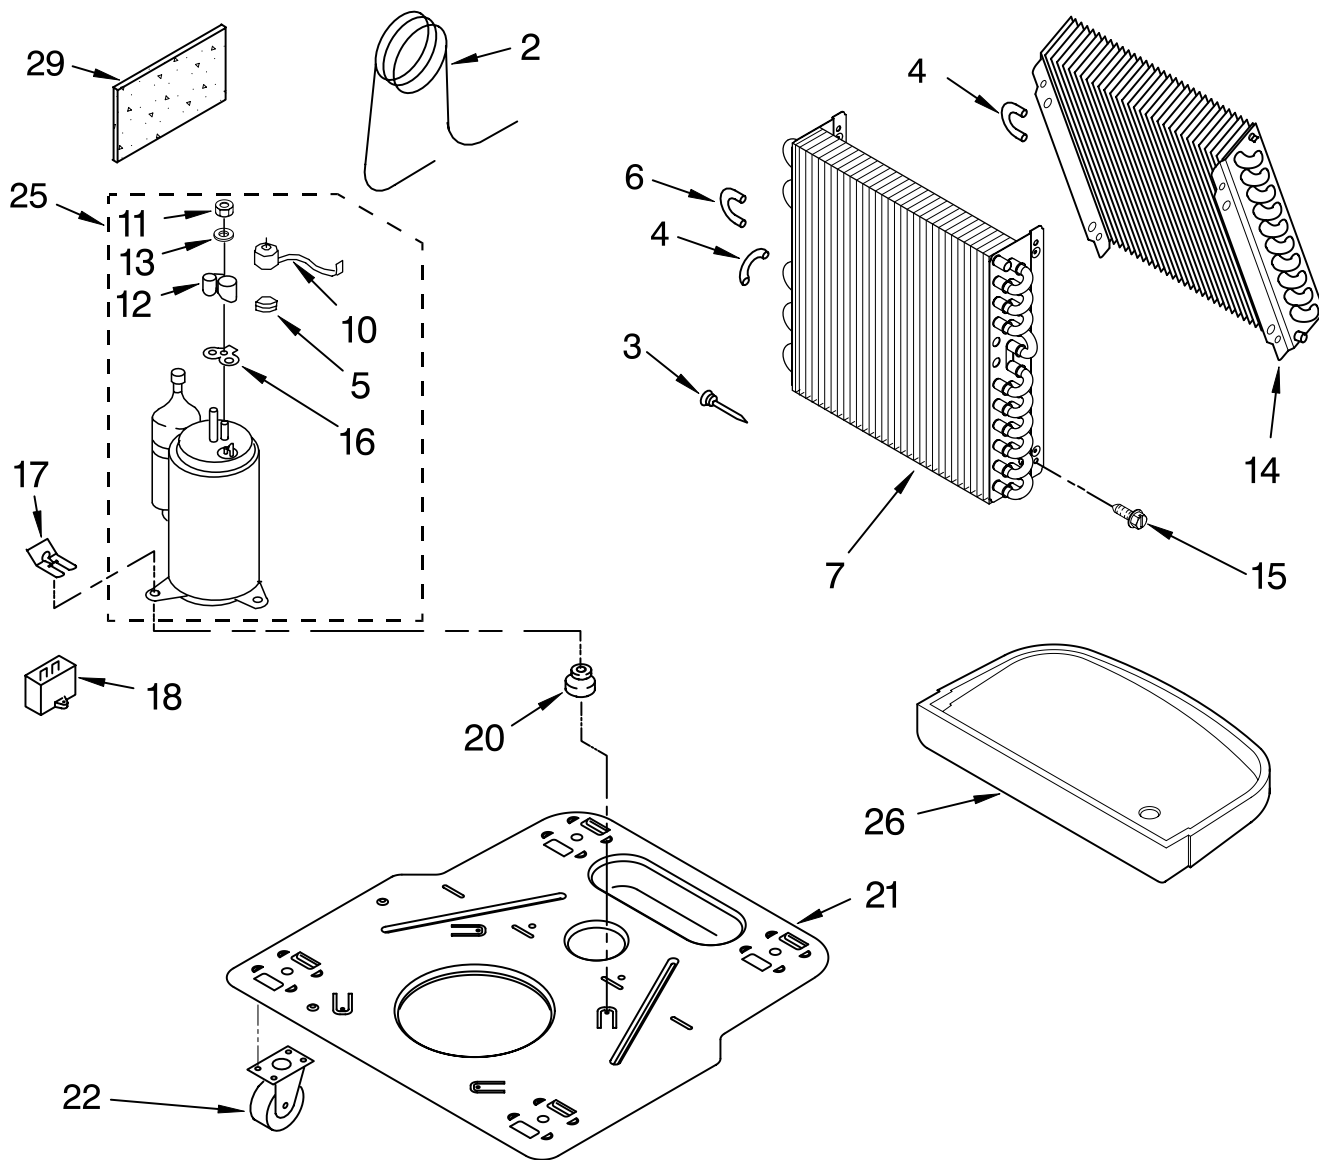

# AIR FLOW AND CONTROL PARTS

For Model: AD50USR1

DEHUMIDIFIER

Illus. No.	Part No.	DESCRIPTION
1	1186973 1187984	Literature Parts Wiring Diagram Use & Care Guide
3	1187912	Assembly, Control Panel Electronic
5	488480	Screw, Sm #8 x 1/2
6	1183427	Bracket, Motor Panel,
7	1168758 1168759	Left Side Right Side
10	1187005	Motor, Fan
11	1168661	Blade, Fan
12	1168681	Cover, Air System
13	1186481	Switch, Bucket Fill/Check
14	1159222	Screw, 8-18 x .295
15	1186815	Cord, Appliance W/ Wiring Harness
16	1168666	Plate, Orifice
17	488130	Nut
22	488937	Relief, Strain
23	1184946	Support, Air System
25	857547	Tie, Cable
26	1168752	Brace, Support
27	1157158	Screw, 8-18 X 3/8
28	1180634	Edge Guard

# UNIT PARTS

For Model: AD50USR1

Illus. No.	Part No.	DESCRIPTION
2	1168734	Tube, Restrictor (Length 30.00")
3	1162526	Strainer
4	708532	Bend, Return Evaporator (9)
5	1185795	Spring, Overload
6	708531	Bend, Return
7	1187544	Condenser
10	1188186	Overload, Protector
11	1186030	Nut, Terminal Cover