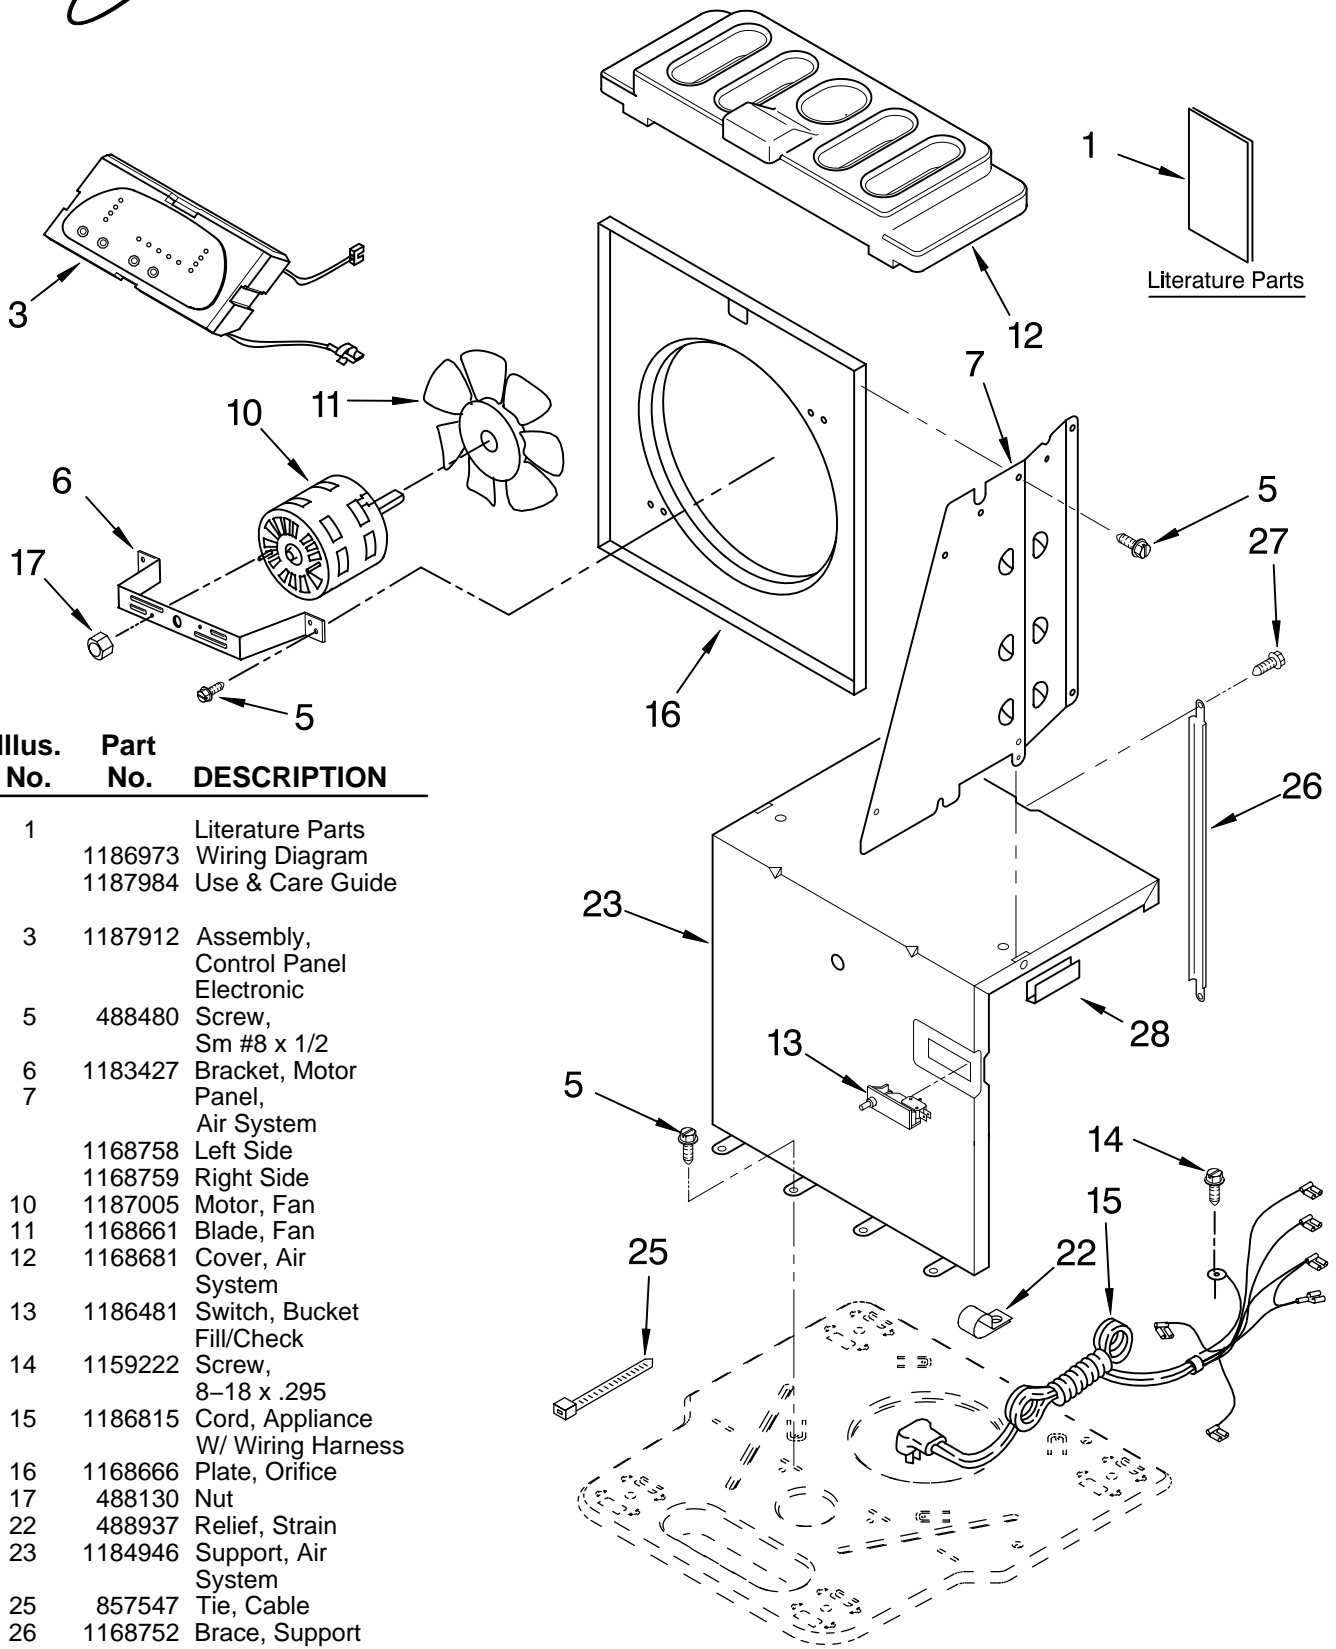

# AIR FLOW AND CONTROL PARTS

For Model: AD50USR1

DEHUMIDIFIER

Illus. No.	Part No.	DESCRIPTION
1	1186973 1187984	Literature Parts Wiring Diagram Use & Care Guide
3	1187912	Assembly, Control Panel Electronic
5	488480	Screw, Sm #8 x 1/2
6	1183427	Bracket, Motor Panel,
7	1168758 1168759	Left Side Right Side
10	1187005	Motor, Fan
11	1168661	Blade, Fan
12	1168681	Cover, Air System
13	1186481	Switch, Bucket Fill/Check
14	1159222	Screw, 8-18 x .295
15	1186815	Cord, Appliance W/ Wiring Harness
16	1168666	Plate, Orifice
17	488130	Nut
22	488937	Relief, Strain
23	1184946	Support, Air System
25	857547	Tie, Cable
26	1168752	Brace, Support
27	1157158	Screw, 8-18 X 3/8
28	1180634	Edge Guard

# UNIT PARTS

For Model: AD50USR1

Illus. No.	Part No.	DESCRIPTION
2	1168734	Tube, Restrictor (Length 30.00")
3	1162526	Strainer
4	708532	Bend, Return Evaporator (9)
5	1185795	Spring, Overload
6	708531	Bend, Return
7	1187544	Condenser
10	1188186	Overload, Protector
11	1186030	Nut, Terminal Cover

Illus. No.	Part No.	DESCRIPTION
12	1185792	Cover, Terminal
13	1185794	Washer, Nut
14	1185204	Evaporator
15	488480	Screw, 8 x 1/2 (4)
16	1185793	Gasket, Terminal Cover
17	8011446	Clip, Compressor
18	1188137	Capacitor
20	950212	Grommet (3)
21	1186674	Base

# CABINET PARTS

For Model: AD50USR1

Illus. No.	Part No.	DESCRIPTION
1	1186822	Cabinet
2	1172098	Cover, Hose Connection
3	1186430	Clip, Float
4	1168652	Cover, Top
5	1188007	Cover, Front (Includes Item 7)
6	1172075	Float
7	1188004	Nameplate
8	1182588	Bucket, Condensate
10	1168744	Screw