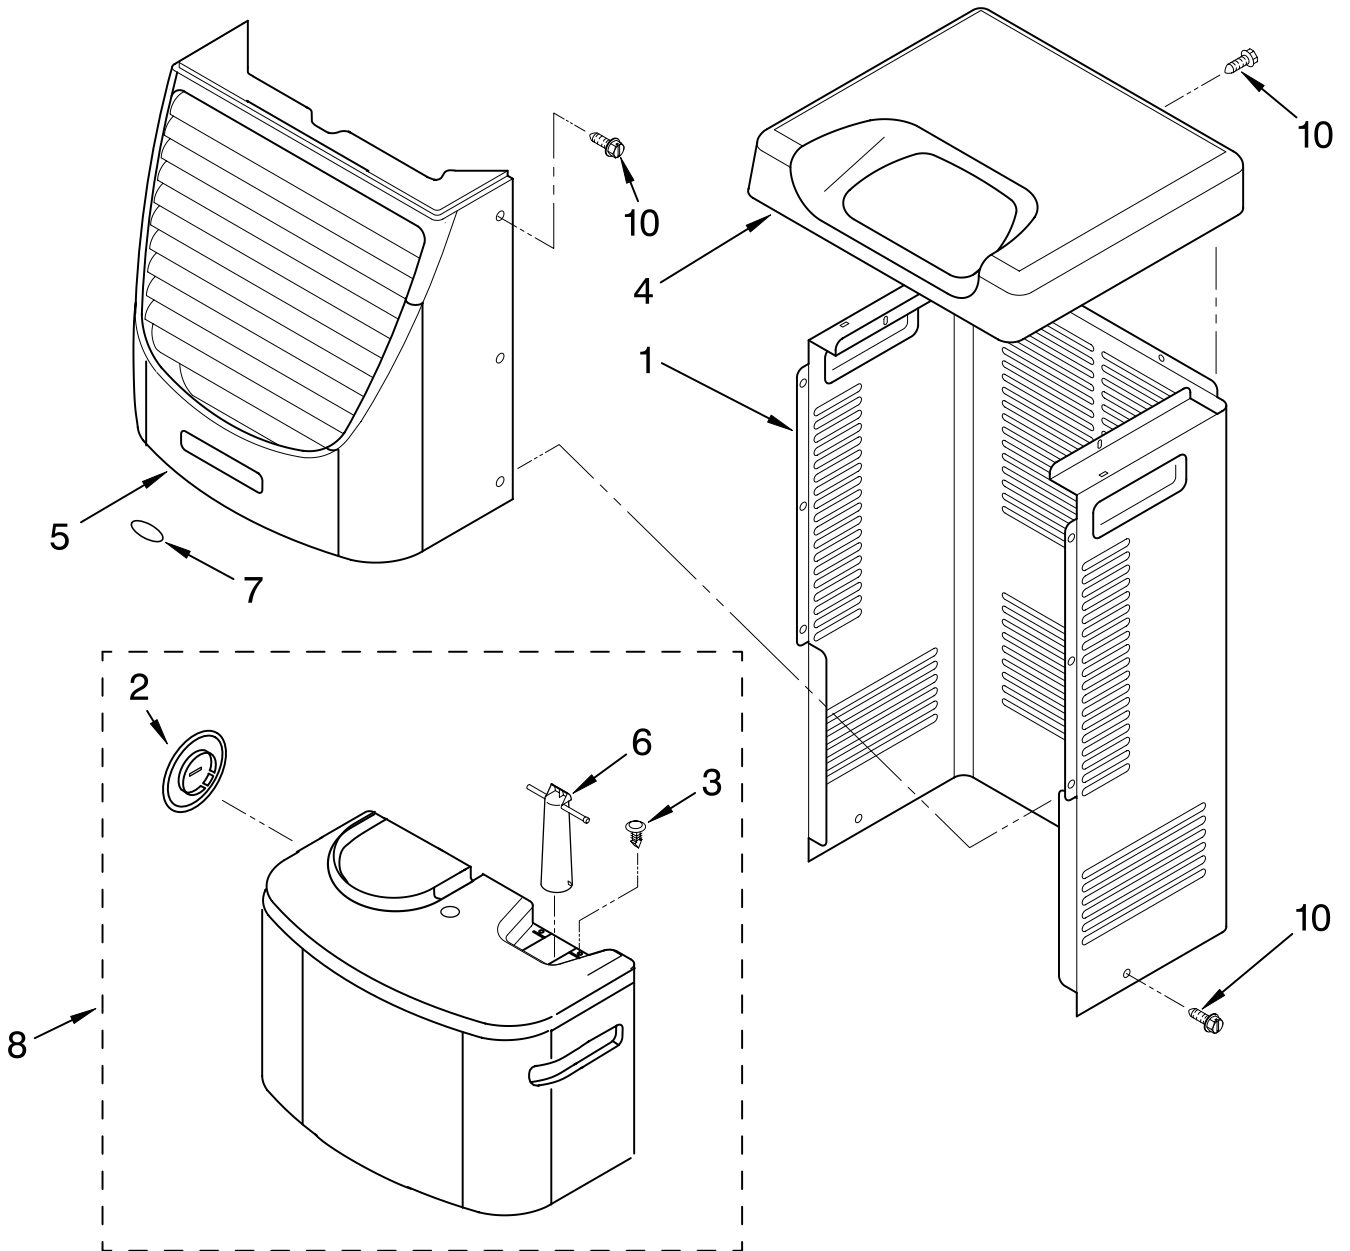

# UNIT PARTS

For Model: AD50USR1

Illus. No.	Part No.	DESCRIPTION
2	1168734	Tube, Restrictor (Length 30.00")
3	1162526	Strainer
4	708532	Bend, Return Evaporator (9)
5	1185795	Spring, Overload
6	708531	Bend, Return
7	1187544	Condenser
10	1188186	Overload, Protector
11	1186030	Nut, Terminal Cover

Illus. No.	Part No.	DESCRIPTION
12	1185792	Cover, Terminal
13	1185794	Washer, Nut
14	1185204	Evaporator
15	488480	Screw, 8 x 1/2 (4)
16	1185793	Gasket, Terminal Cover
17	8011446	Clip, Compressor
18	1188137	Capacitor
20	950212	Grommet (3)
21	1186674	Base

# CABINET PARTS

For Model: AD50USR1

Illus. No.	Part No.	DESCRIPTION
1	1186822	Cabinet
2	1172098	Cover, Hose Connection
3	1186430	Clip, Float
4	1168652	Cover, Top
5	1188007	Cover, Front (Includes Item 7)
6	1172075	Float
7	1188004	Nameplate
8	1182588	Bucket, Condensate
10	1168744	Screw