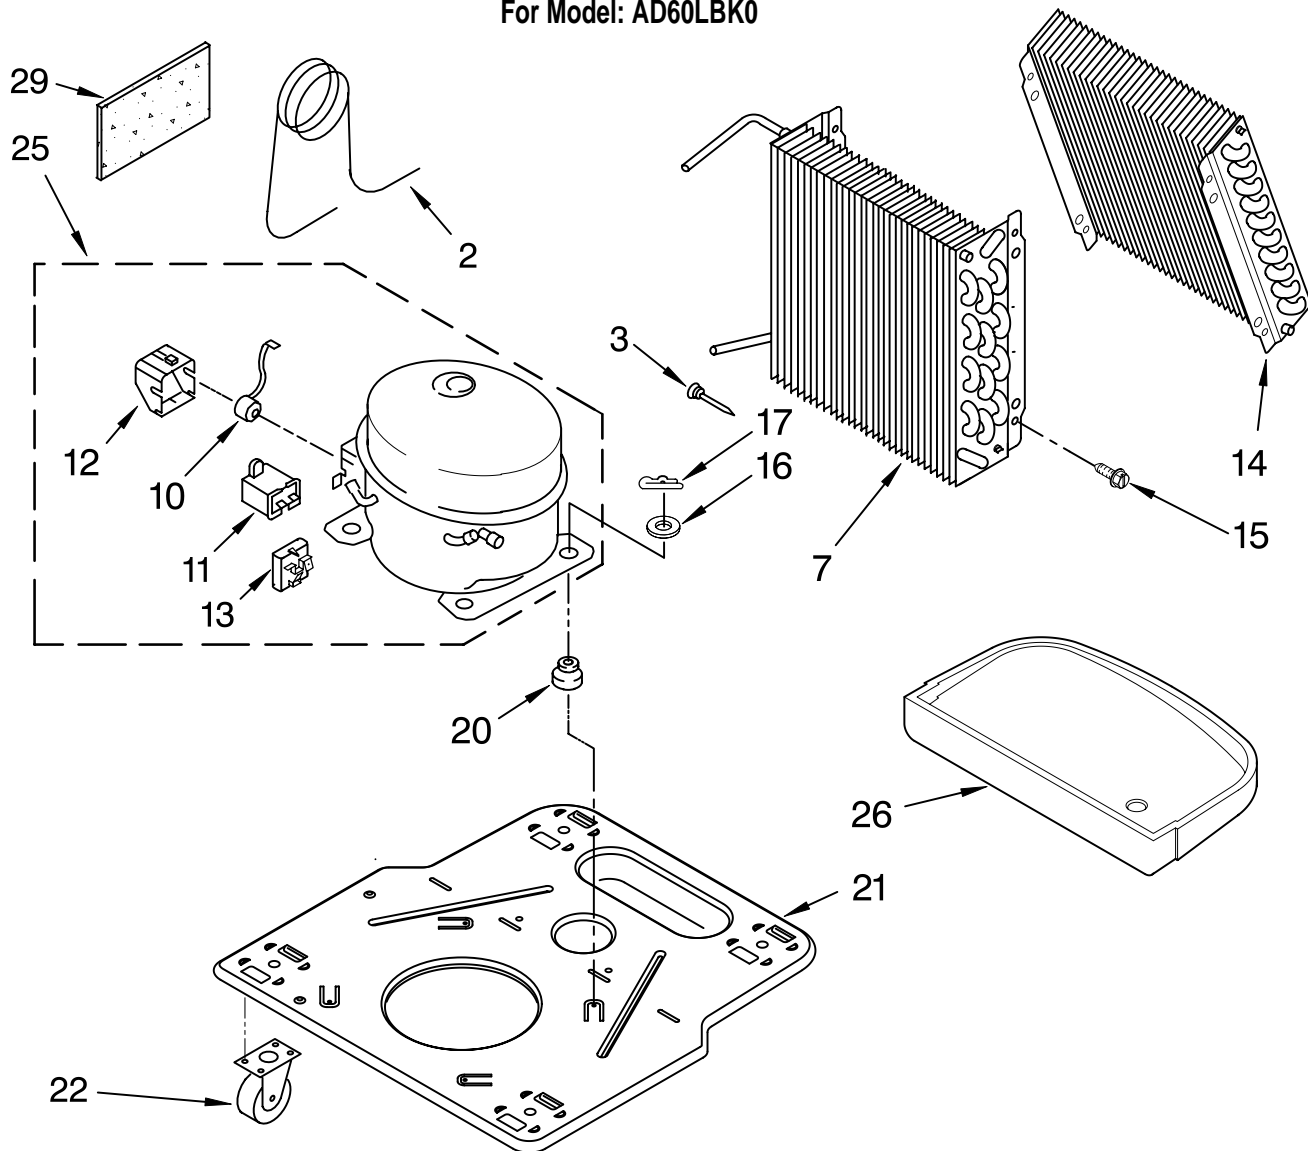

# AIR FLOW AND CONTROL PARTS

For Model: AD60LBK0

DEHUMIDIFIER

Illus. No.	Part No.	DESCRIPTION
1	LIT1185354 LIT1185020	LITERATURE PARTS Wiring Diagram Use & Care Guide
3	1184916	Assembly, Control Panel Electronic
5	488480	Screw, Sm #8 x 1/2
6	1183427	Bracket, Motor Panel,
7	1168758 1168759	Left Side Right Side
10	1183426	Motor, Fan
11	1168661	Blade, Fan
12	1168681	Cover, Air System
13	1185227	Switch, Bucket Fill/Check
14	1159222	Screw, 8-18 x .295
15	1184945	Cord, Appliance with Wire Harness
16	1168666	Plate, Orifice
17	488130	Nut
22	1180504	Relief, Strain
23	1184946	Support, Air System
25	857547	Tie, Cable
26	1168752	Brace, Support
27	1157158	Screw, 8-18 X 3/8
28	1180634	Edge Guard

# UNIT PARTS

For Model: AD60LBK0

Illus. No.	Part No.	DESCRIPTION
2	1185345	Tube, Restrictor (Length 36.00")
3	1162526	Strainer
7	1184770	Condenser
10	1185293	Overload, Protector
11	1185344	Capacitor
12	1182781	Cover, Terminal
13	1185343	Relay, Start

Illus. No.	Part No.	DESCRIPTION
26	1168761	Pan, Drain
29	1184625	Seal, Anti Rub (Restrictor Tube)