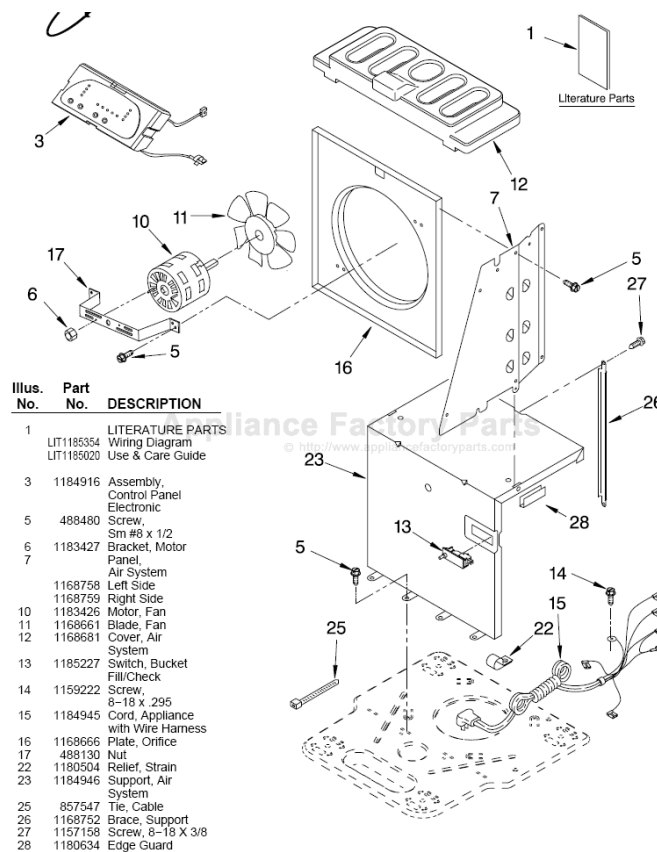

WHIRLPOOL AD60LBK0 Owner's Manual

[Shop genuine replacement parts for WHIRLPOOL AD60LBK0](#)

[Find Your WHIRLPOOL Dehumidifier Parts - Select From 309 Models](#)

----- Manual continues below -----