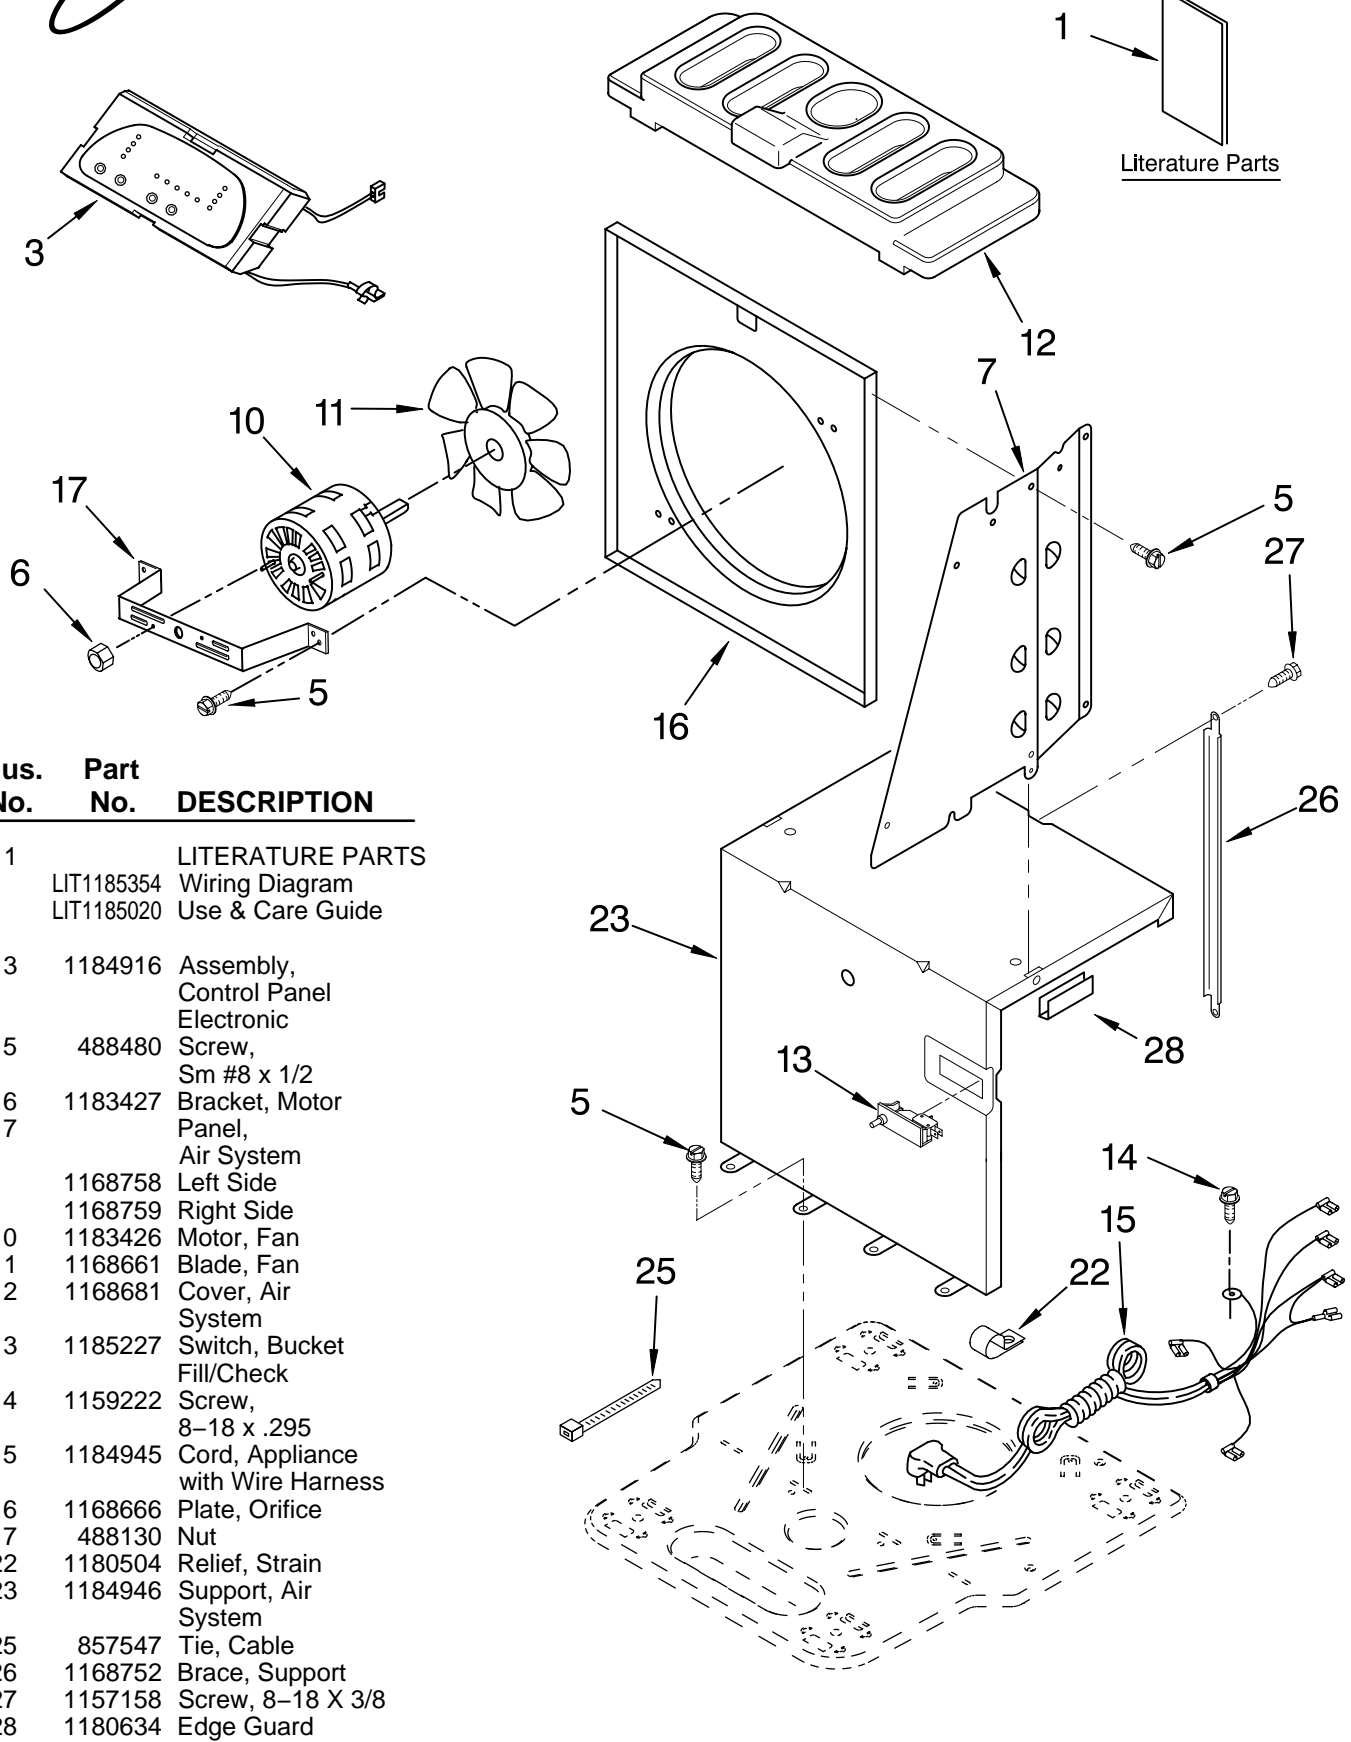

# AIR FLOW AND CONTROL PARTS

For Model: AD60LBK0

DEHUMIDIFIER

Illus. No.	Part No.	DESCRIPTION
1	LIT1185354 LIT1185020	LITERATURE PARTS Wiring Diagram Use & Care Guide
3	1184916	Assembly, Control Panel Electronic
5	488480	Screw, Sm #8 x 1/2
6	1183427	Bracket, Motor Panel,
7	1168758 1168759	Left Side Right Side
10	1183426	Motor, Fan
11	1168661	Blade, Fan
12	1168681	Cover, Air System
13	1185227	Switch, Bucket Fill/Check
14	1159222	Screw, 8-18 x .295
15	1184945	Cord, Appliance with Wire Harness
16	1168666	Plate, Orifice
17	488130	Nut
22	1180504	Relief, Strain
23	1184946	Support, Air System
25	857547	Tie, Cable
26	1168752	Brace, Support
27	1157158	Screw, 8-18 X 3/8
28	1180634	Edge Guard

# UNIT PARTS

For Model: AD60LBK0

Illus. No.	Part No.	DESCRIPTION
2	1185345	Tube, Restrictor (Length 36.00")
3	1162526	Strainer
7	1184770	Condenser
10	1185293	Overload, Protector
11	1185344	Capacitor
12	1182781	Cover, Terminal
13	1185343	Relay, Start

Illus. No.	Part No.	DESCRIPTION
14	1185204	Evaporator
15	488480	Screw, 8 x 1/2 (4)
16	680975	Washer
17	24364001	Clip, Compressor
20	1168722	Grommet (4)
21	1168654	Base
22	1164241	Caster (4)
25	1185234	Compressor, (Complete Assembly)

Illus. No.	Part No.	DESCRIPTION
26	1168761	Pan, Drain
29	1184625	Seal, Anti Rub (Restrictor Tube)