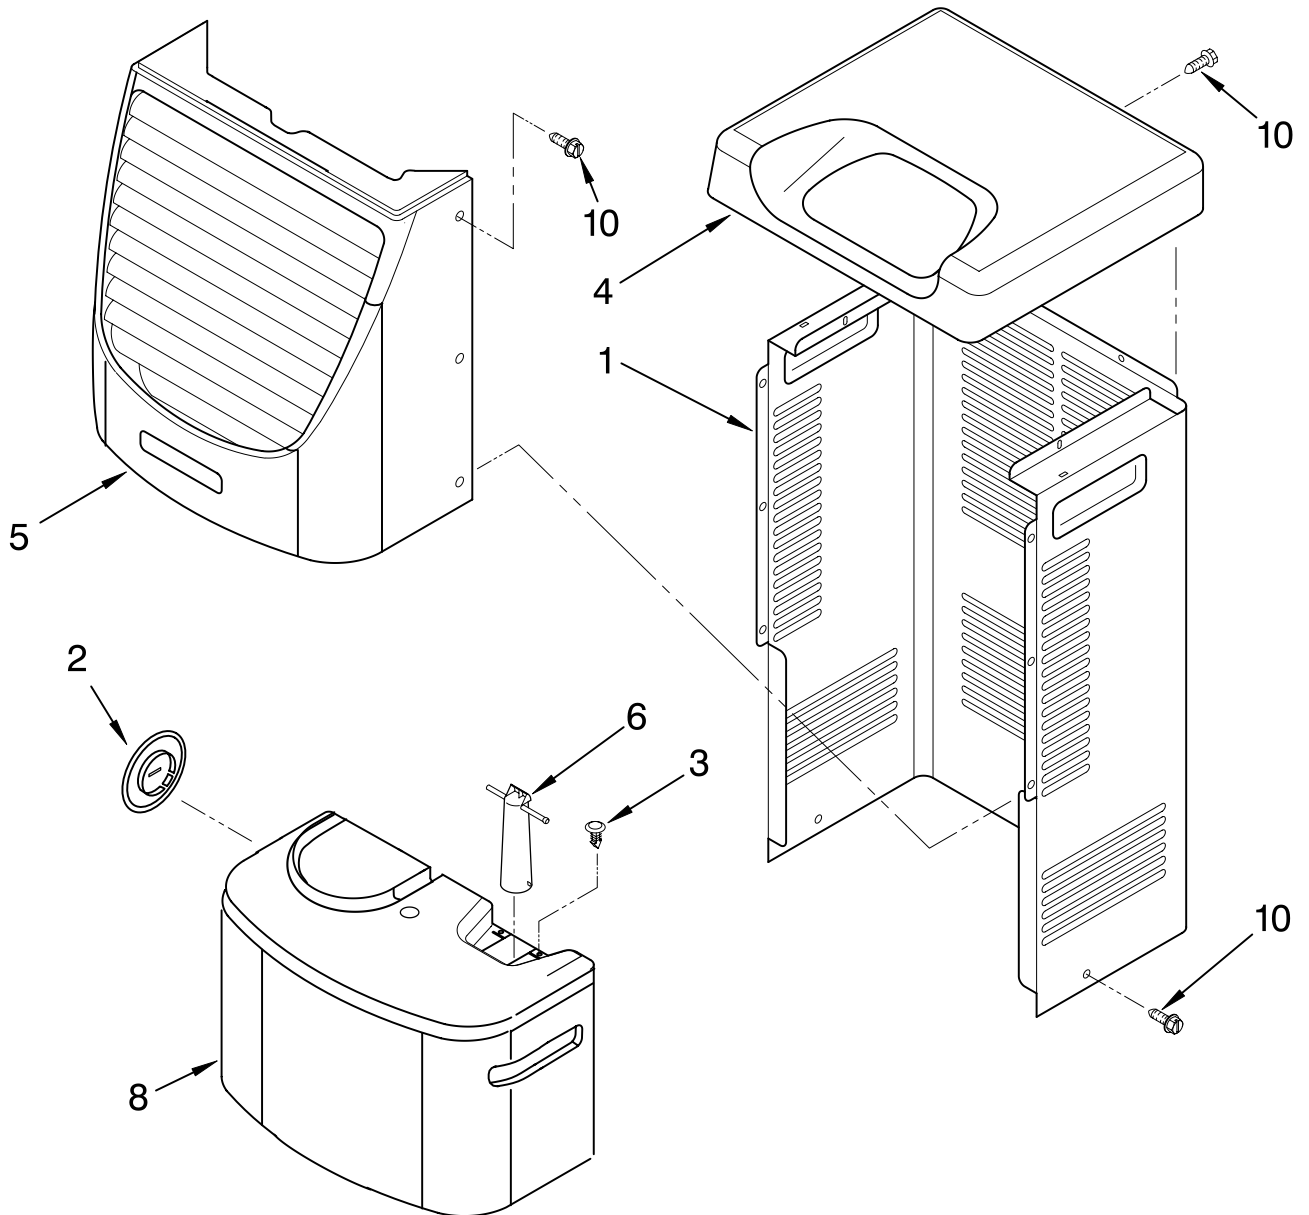

CABINET PARTS

For Model: AD60LBK0

Illus. No.	Part No.	DESCRIPTION
1	1168667	Cabinet
2	1172098	Cover, Hose Connection
3	1168762	Clip, Float
4	1168652	Cover, Top
5	1182600	Cover, Front
6	1172075	Float
8	1182080	Bucket, Condensate
10	1168744	Screw

Illus. No.	Part No.	DESCRIPTION
Following Parts Not Illustrated and Optional Parts Not Included		
	484310	Epoxy, Tube (Aluminum Repair)
	505168	Tape, No Drip
	978025	Valve, Access
	978026	1/4" Tube O.D.
		5/16" Tube O.D.

Illus. No.	Part No.	DESCRIPTION
	978027	3/8" Tube O.D.
	978028	1/2" Tube O.D.
	978029	5/8" Tube O.D.
	978030	3/4" Tube O.D.
	978865	Seal, Ring Access Valve (20 Pack) Return Bend Replacement Kit
	4388784	(5/16 Inch Tube)
	4388785	(3/8 Inch Tube)

FOR ORDERING INFORMATION REFER TO PARTS PRICE LIST