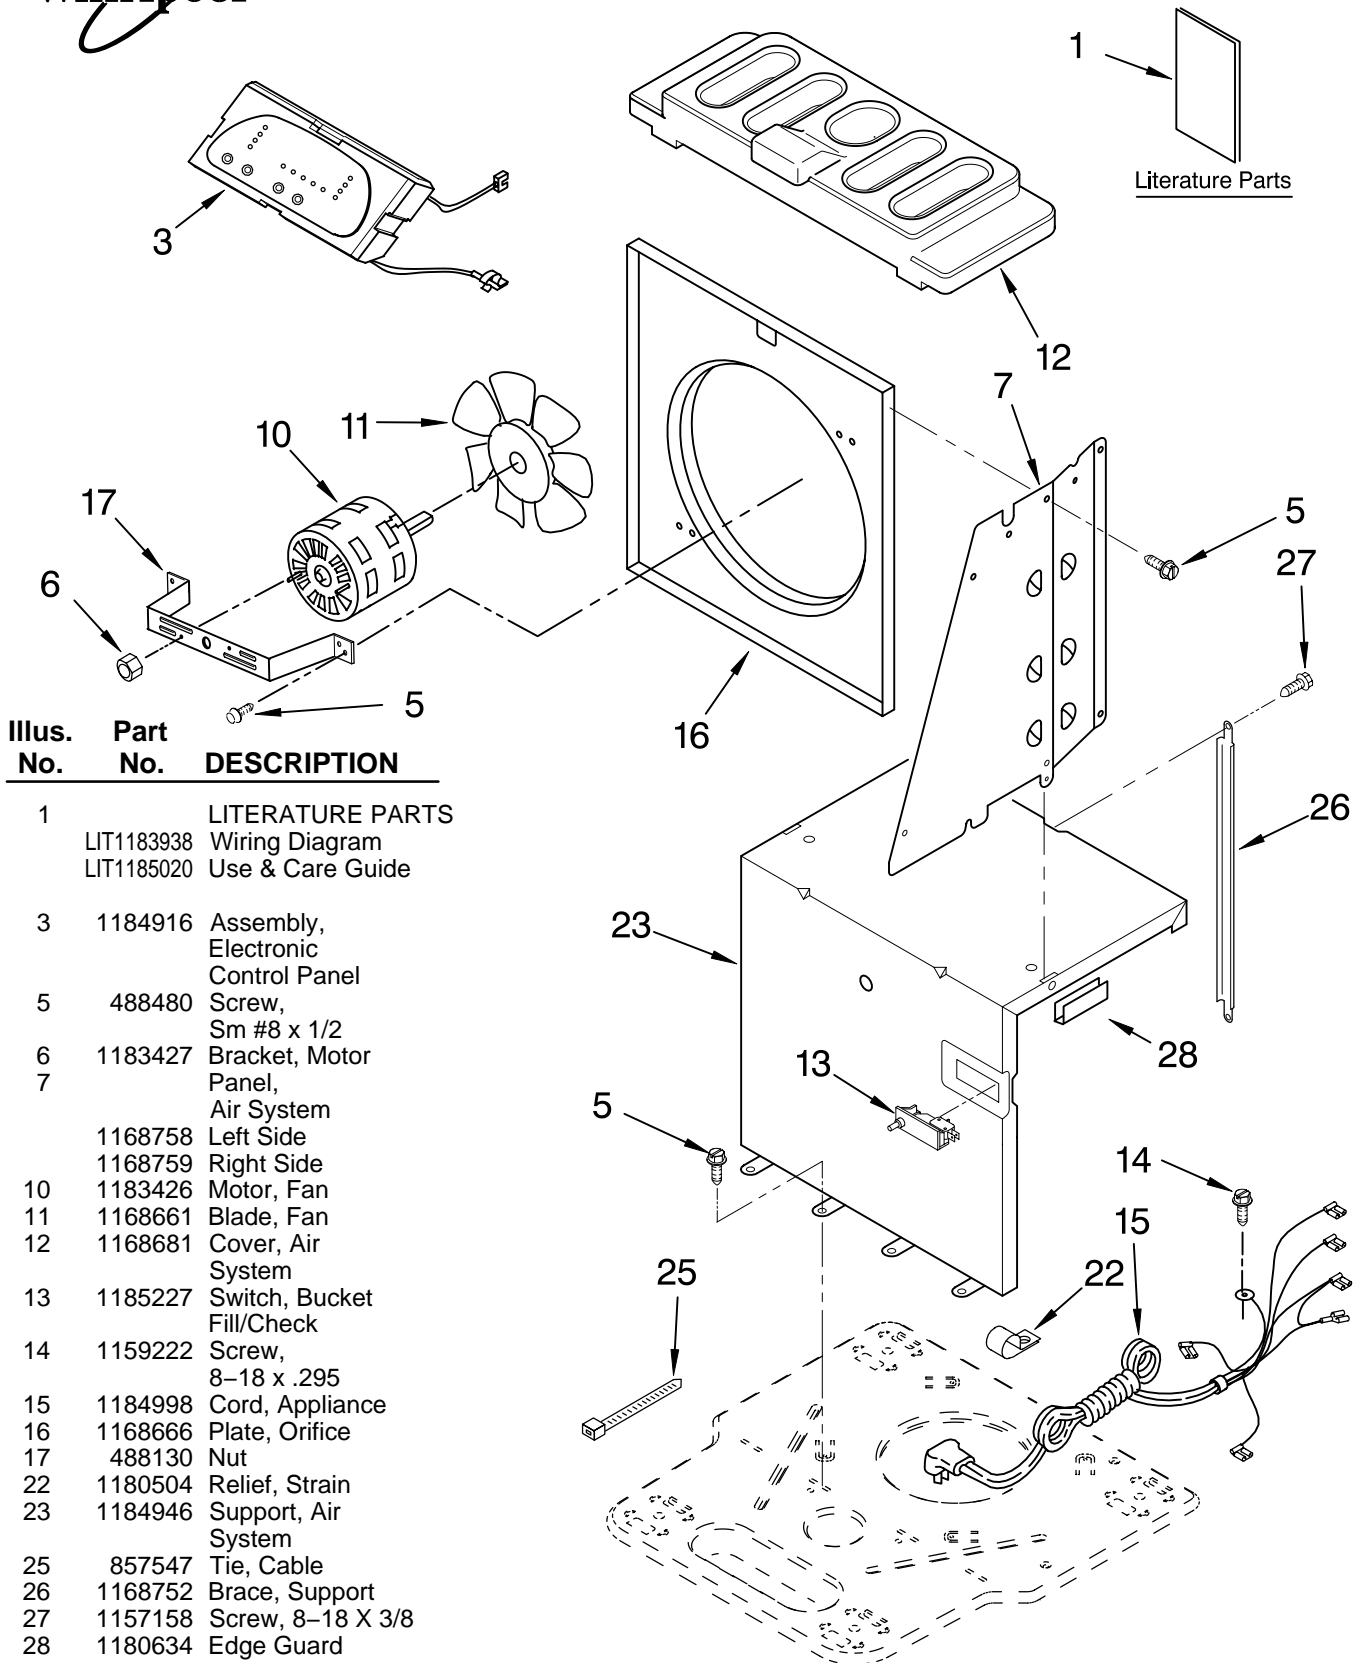

----- Manual continues below -----

AIR FLOW AND CONTROL PARTS DEHUMIDIFIER

For Model: AD65LEK0

Illus. No.	Part No.	DESCRIPTION
1	LIT1183938 LIT1185020	LITERATURE PARTS Wiring Diagram Use & Care Guide
3	1184916	Assembly, Electronic Control Panel
5	488480	Screw, Sm #8 x 1/2
6	1183427	Bracket, Motor
7		Panel, Air System
	1168758	Left Side
	1168759	Right Side
10	1183426	Motor, Fan
11	1168661	Blade, Fan
12	1168681	Cover, Air System
13	1185227	Switch, Bucket Fill/Check
14	1159222	Screw, 8-18 x .295
15	1184998	Cord, Appliance
16	1168666	Plate, Orifice
17	488130	Nut
22	1180504	Relief, Strain
23	1184946	Support, Air System
25	857547	Tie, Cable
26	1168752	Brace, Support
27	1157158	Screw, 8-18 X 3/8
28	1180634	Edge Guard

FOR ORDERING INFORMATION REFER TO PARTS PRICE LIST

UNIT PARTS

For Model: AD65LEK0

Illus. No.	Part No.	DESCRIPTION	Illus. No.	Part No.	DESCRIPTION	Illus. No.	Part No.	DESCRIPTION
1	1185282	Brace, Compressor Support	11	950032	Spring, Overload	22	1164241	Caster (4)
2	1168677	Tube, Restrictor (Length 30.00")	12	950213	Cover, Terminal	25	1185010	Compressor, (Complete Assembly)
3	1162526	Strainer	13	1185333	Capacitor	26	1168761	Pan, Drain
4	950027	Nut, Hex	14	1168655	Evaporator	29	1184625	Seal, Anti-Rub (Restrictor Tube)
7	1185432	Condenser	15	488480	Screw, 8 x 1/2 (4)			
8	950035	Gasket, Terminal Cover	16	489108	Washer			
9	950037	Gasket, Nut	17	3400804	Screw			
10	1162536	Overload, Protector	20	950212	Grommet (4)			
			21	1184730	Base			