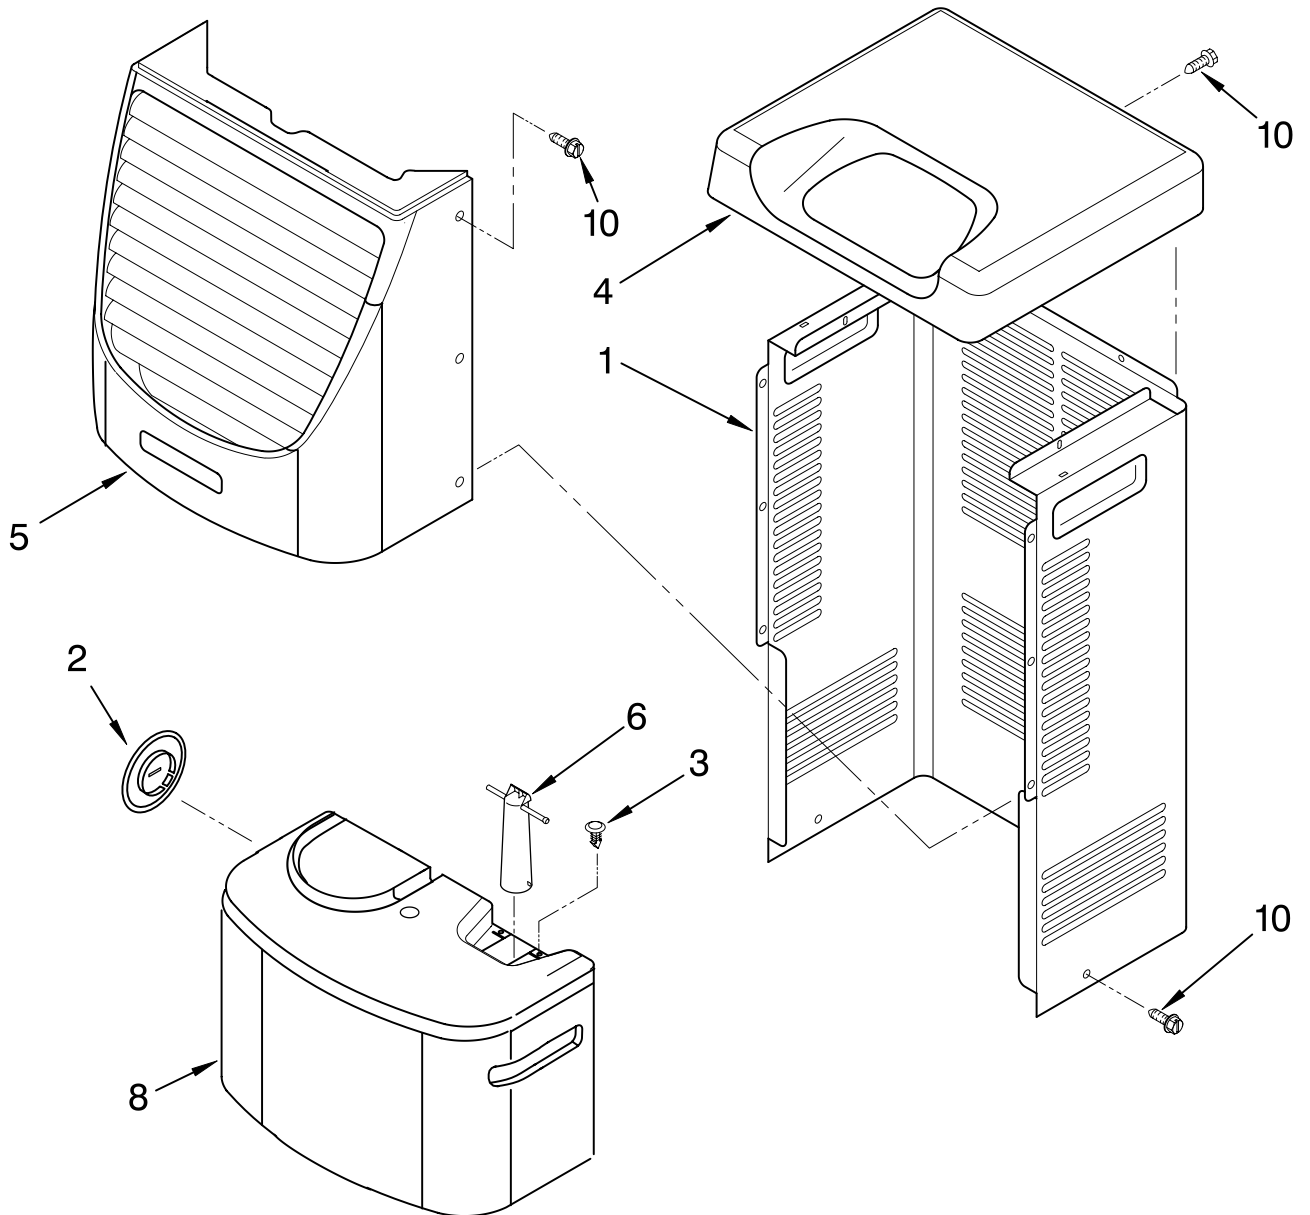

FOR ORDERING INFORMATION REFER TO PARTS PRICE LIST

UNIT PARTS

For Model: AD65LEK0

Illus. No.	Part No.	DESCRIPTION	Illus. No.	Part No.	DESCRIPTION	Illus. No.	Part No.	DESCRIPTION
1	1185282	Brace, Compressor Support	11	950032	Spring, Overload	22	1164241	Caster (4)
2	1168677	Tube, Restrictor (Length 30.00")	12	950213	Cover, Terminal	25	1185010	Compressor, (Complete Assembly)
3	1162526	Strainer	13	1185333	Capacitor	26	1168761	Pan, Drain
4	950027	Nut, Hex	14	1168655	Evaporator	29	1184625	Seal, Anti-Rub (Restrictor Tube)
7	1185432	Condenser	15	488480	Screw, 8 x 1/2 (4)			
8	950035	Gasket, Terminal Cover	16	489108	Washer			
9	950037	Gasket, Nut	17	3400804	Screw			
10	1162536	Overload, Protector	20	950212	Grommet (4)			
			21	1184730	Base			

FOR ORDERING INFORMATION REFER TO PARTS PRICE LIST

CABINET PARTS

For Model: AD65LEK0

Illus. No.	Part No.	DESCRIPTION	Illus. No.	Part No.	DESCRIPTION	Illus. No.	Part No.	DESCRIPTION
1	1168667	Cabinet	Following Parts Not Illustrated and Optional Parts Not Included			978025	1/4" Tube O.D.	
2	1172098	Cover, Hose Connection				978026	5/16" Tube O.D.	
3	1168762	Clip, Float	484310	Epoxy, Tube (Aluminum Repair)	978027	3/8" Tube O.D.		
4	1168652	Cover, Top	505168	Tape, No Drip Valve, Access	978028	1/2" Tube O.D.		
5	1182600	Cover, Front			978029	5/8" Tube O.D.		
6	1172075	Float			978030	3/4" Tube O.D.		
8	1182080	Bucket, Condensate			978865	Seal, Ring Access Valve (20 Pack)		
10	1168744	Screw						