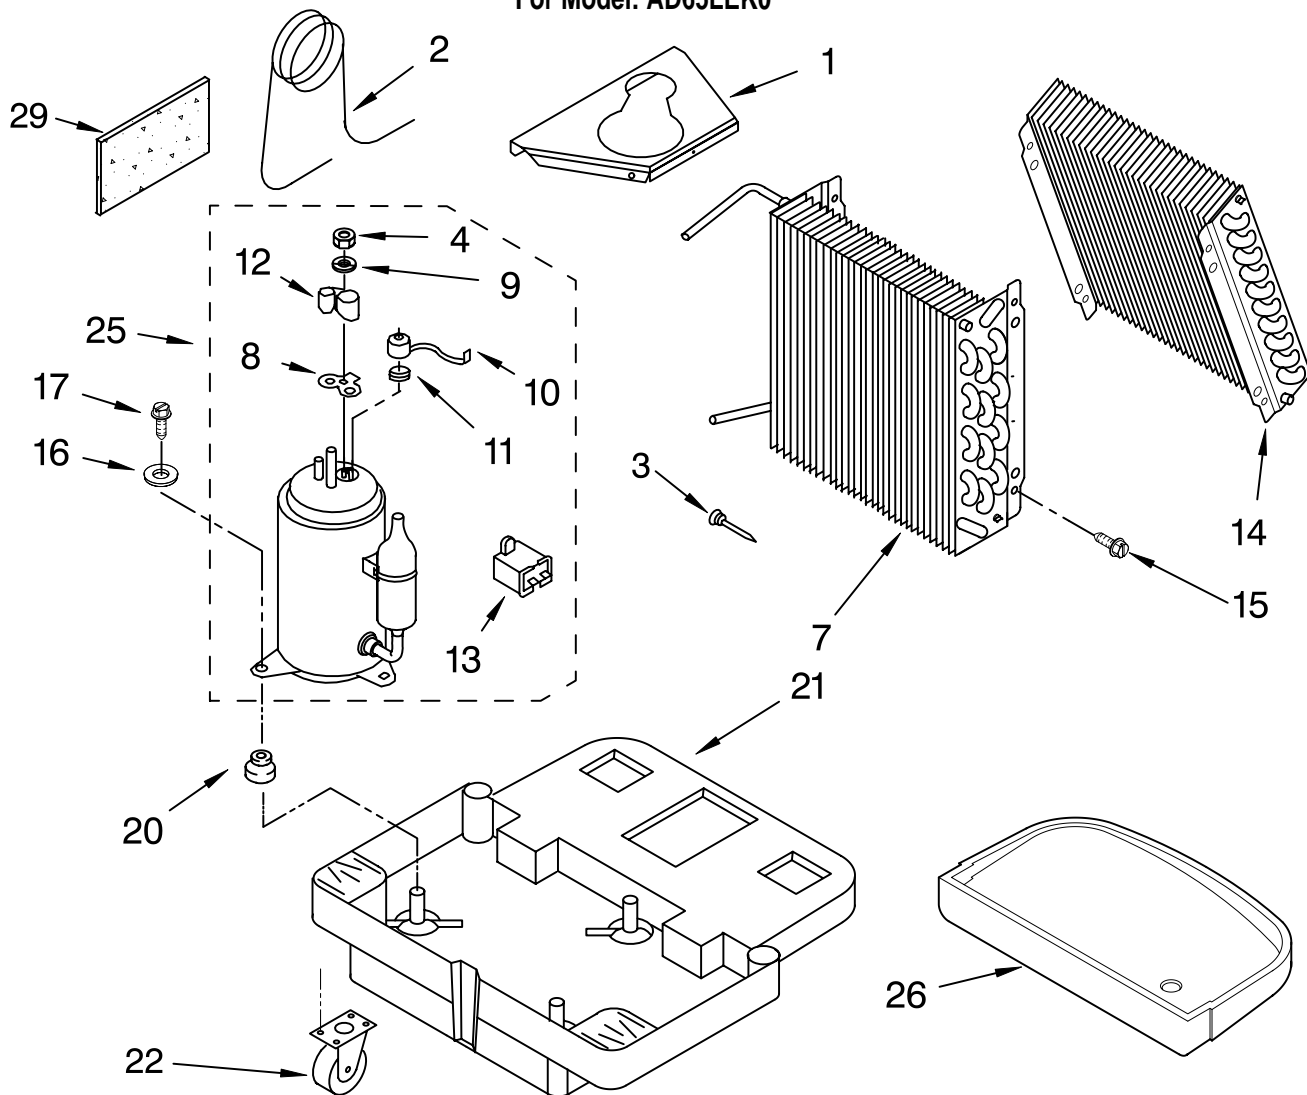

----- Manual continues below -----

AIR FLOW AND CONTROL PARTS DEHUMIDIFIER

For Model: AD65LEK0

Illus. No.	Part No.	DESCRIPTION
1	LIT1183938 LIT1185020	LITERATURE PARTS Wiring Diagram Use & Care Guide
3	1184916	Assembly, Electronic Control Panel
5	488480	Screw, Sm #8 x 1/2
6	1183427	Bracket, Motor
7		Panel, Air System
	1168758	Left Side
	1168759	Right Side
10	1183426	Motor, Fan
11	1168661	Blade, Fan
12	1168681	Cover, Air System
13	1185227	Switch, Bucket Fill/Check
14	1159222	Screw, 8-18 x .295
15	1184998	Cord, Appliance
16	1168666	Plate, Orifice
17	488130	Nut
22	1180504	Relief, Strain
23	1184946	Support, Air System
25	857547	Tie, Cable
26	1168752	Brace, Support
27	1157158	Screw, 8-18 X 3/8
28	1180634	Edge Guard

FOR ORDERING INFORMATION REFER TO PARTS PRICE LIST

UNIT PARTS

For Model: AD65LEK0

Illus. No.	Part No.	DESCRIPTION	Illus. No.	Part No.	DESCRIPTION	Illus. No.	Part No.	DESCRIPTION
1	1185282	Brace, Compressor Support	11	950032	Spring, Overload	22	1164241	Caster (4)
2	1168677	Tube, Restrictor (Length 30.00")	12	950213	Cover, Terminal	25	1185010	Compressor, (Complete Assembly)
3	1162526	Strainer	13	1185333	Capacitor	26	1168761	Pan, Drain
4	950027	Nut, Hex	14	1168655	Evaporator	29	1184625	Seal, Anti-Rub (Restrictor Tube)
7	1185432	Condenser	15	488480	Screw, 8 x 1/2 (4)			
8	950035	Gasket, Terminal Cover	16	489108	Washer			
9	950037	Gasket, Nut	17	3400804	Screw			
10	1162536	Overload, Protector	20	950212	Grommet (4)			
			21	1184730	Base			