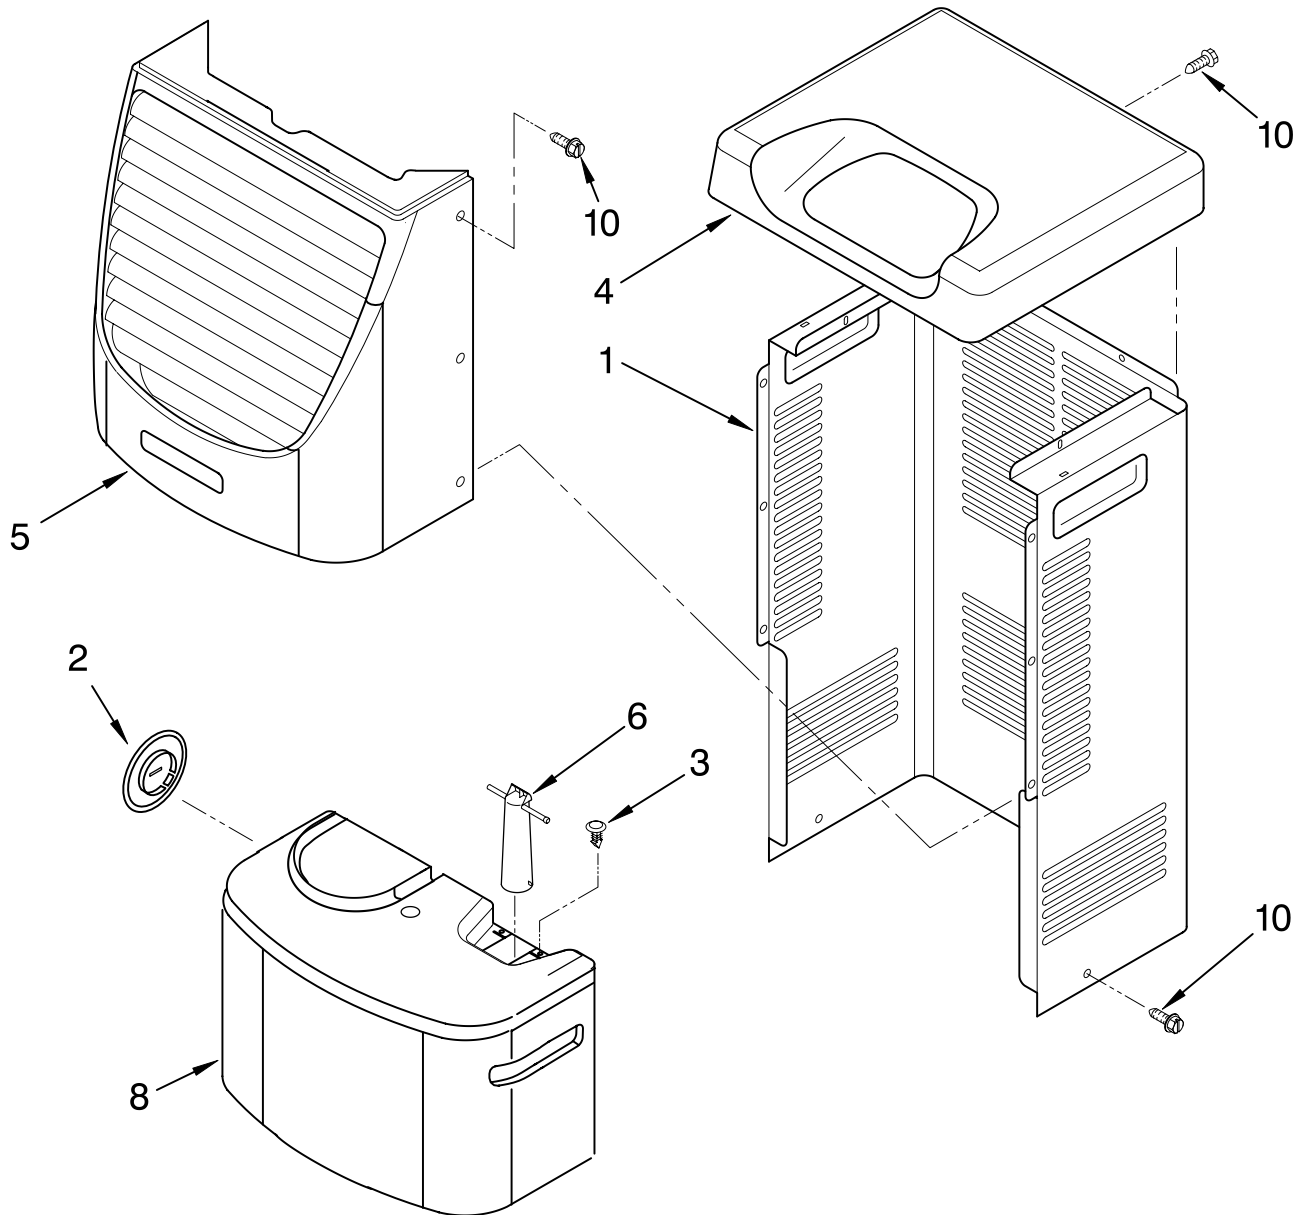

AIR FLOW AND CONTROL PARTS DEHUMIDIFIER

For Model: AD65LEK0

Illus. No.	Part No.	DESCRIPTION
1	LIT1183938 LIT1185020	LITERATURE PARTS Wiring Diagram Use & Care Guide
3	1184916	Assembly, Electronic Control Panel
5	488480	Screw, Sm #8 x 1/2
6	1183427	Bracket, Motor
7		Panel, Air System
	1168758	Left Side
	1168759	Right Side
10	1183426	Motor, Fan
11	1168661	Blade, Fan
12	1168681	Cover, Air System
13	1185227	Switch, Bucket Fill/Check
14	1159222	Screw, 8-18 x .295
15	1184998	Cord, Appliance
16	1168666	Plate, Orifice
17	488130	Nut
22	1180504	Relief, Strain
23	1184946	Support, Air System
25	857547	Tie, Cable
26	1168752	Brace, Support
27	1157158	Screw, 8-18 X 3/8
28	1180634	Edge Guard

FOR ORDERING INFORMATION REFER TO PARTS PRICE LIST

UNIT PARTS

For Model: AD65LEK0

Illus. No.	Part No.	DESCRIPTION	Illus. No.	Part No.	DESCRIPTION	Illus. No.	Part No.	DESCRIPTION
1	1185282	Brace, Compressor Support	11	950032	Spring, Overload	22	1164241	Caster (4)
2	1168677	Tube, Restrictor (Length 30.00")	12	950213	Cover, Terminal	25	1185010	Compressor, (Complete Assembly)
3	1162526	Strainer	13	1185333	Capacitor	26	1168761	Pan, Drain
4	950027	Nut, Hex	14	1168655	Evaporator	29	1184625	Seal, Anti-Rub (Restrictor Tube)
7	1185432	Condenser	15	488480	Screw, 8 x 1/2 (4)			
8	950035	Gasket, Terminal Cover	16	489108	Washer			
9	950037	Gasket, Nut	17	3400804	Screw			
10	1162536	Overload, Protector	20	950212	Grommet (4)			
			21	1184730	Base			

CABINET PARTS

For Model: AD65LEK0

Illus. No.	Part No.	DESCRIPTION
1	1168667	Cabinet
2	1172098	Cover, Hose Connection
3	1168762	Clip, Float
4	1168652	Cover, Top
5	1182600	Cover, Front
6	1172075	Float
8	1182080	Bucket, Condensate
10	1168744	Screw