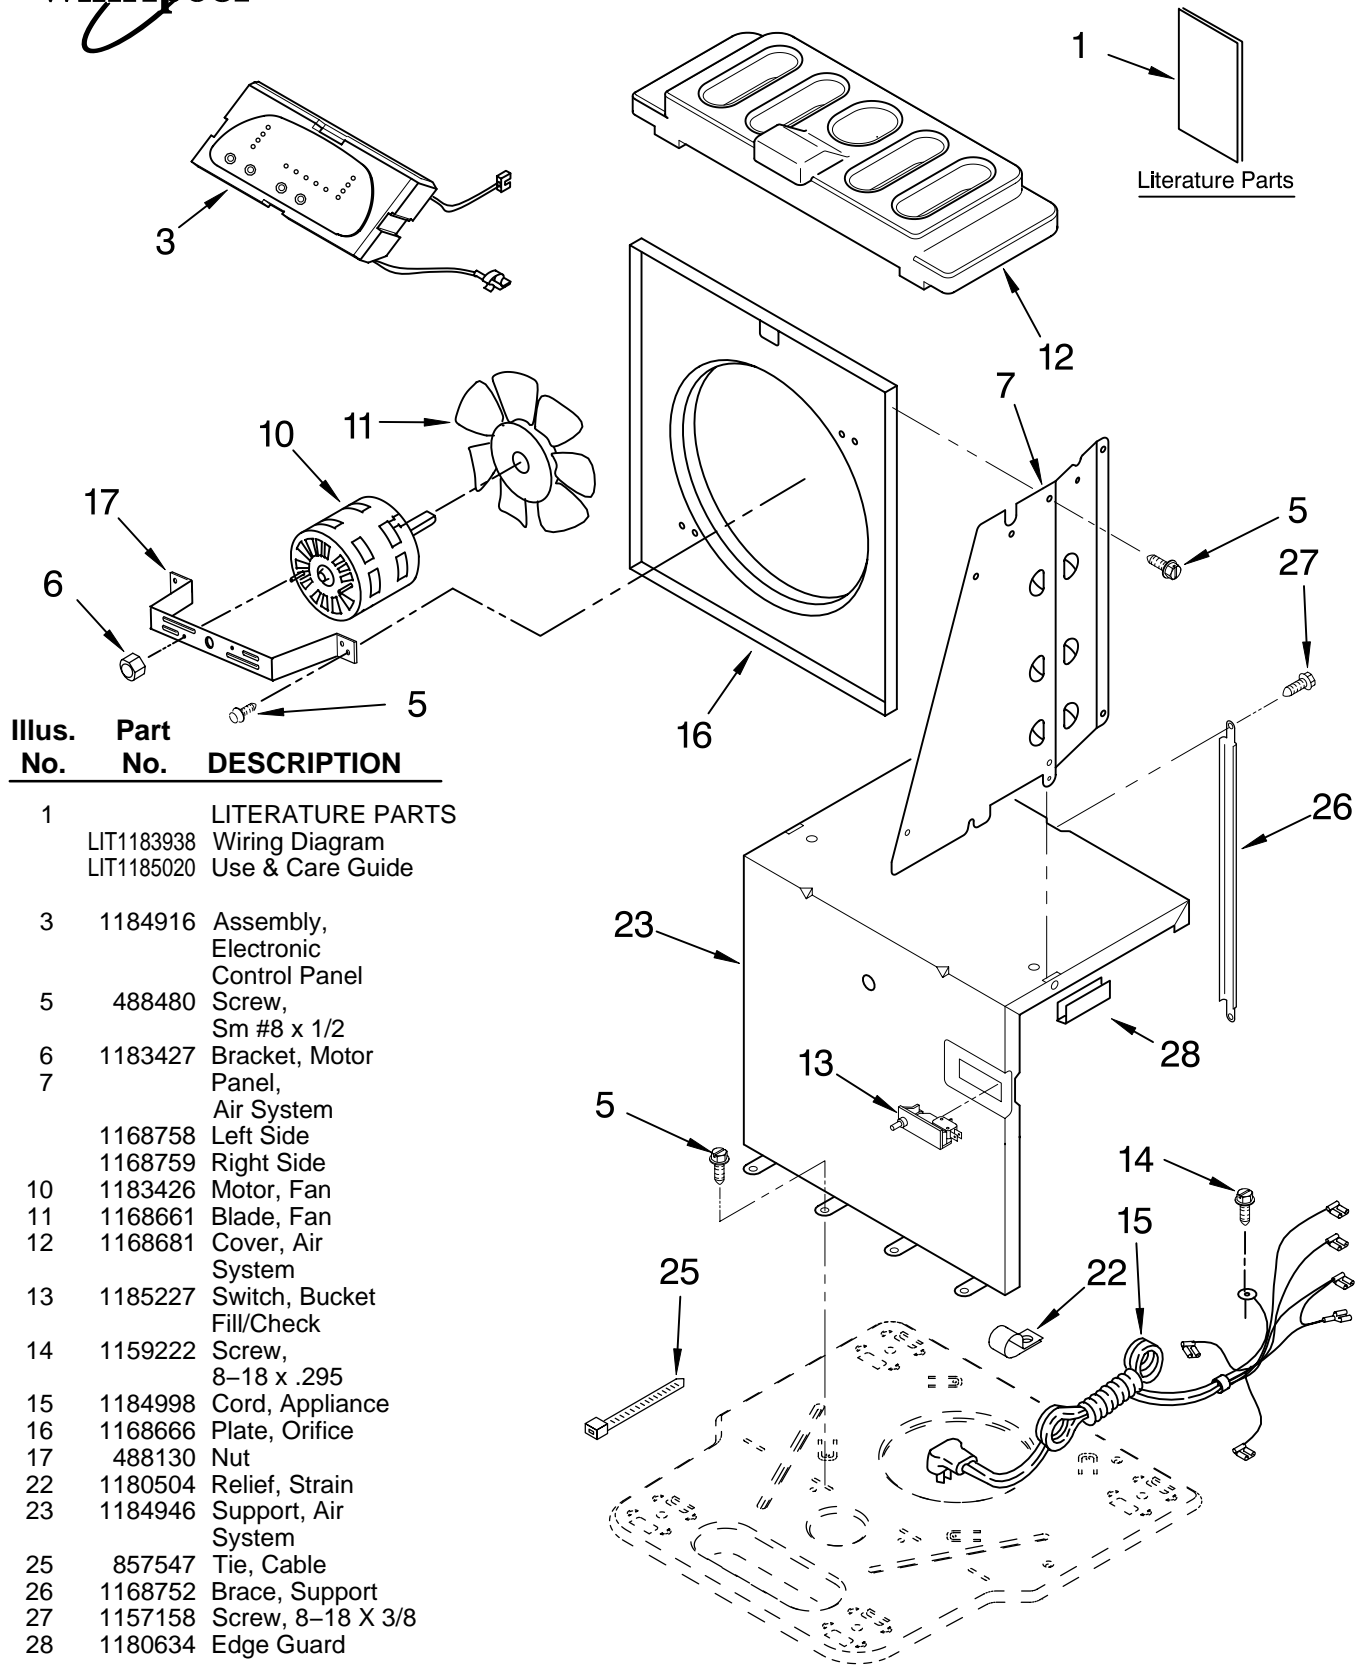

AIR FLOW AND CONTROL PARTS DEHUMIDIFIER

For Model: AD65LEK0

Illus. No.	Part No.	DESCRIPTION
1	LIT1183938 LIT1185020	LITERATURE PARTS Wiring Diagram Use & Care Guide
3	1184916	Assembly, Electronic Control Panel
5	488480	Screw, Sm #8 x 1/2
6	1183427	Bracket, Motor
7		Panel, Air System
	1168758	Left Side
	1168759	Right Side
10	1183426	Motor, Fan
11	1168661	Blade, Fan
12	1168681	Cover, Air System
13	1185227	Switch, Bucket Fill/Check
14	1159222	Screw, 8-18 x .295
15	1184998	Cord, Appliance
16	1168666	Plate, Orifice
17	488130	Nut
22	1180504	Relief, Strain
23	1184946	Support, Air System
25	857547	Tie, Cable
26	1168752	Brace, Support
27	1157158	Screw, 8-18 X 3/8
28	1180634	Edge Guard

FOR ORDERING INFORMATION REFER TO PARTS PRICE LIST

UNIT PARTS

For Model: AD65LEK0

Illus. No.	Part No.	DESCRIPTION	Illus. No.	Part No.	DESCRIPTION	Illus. No.	Part No.	DESCRIPTION
1	1185282	Brace, Compressor Support	11	950032	Spring, Overload	22	1164241	Caster (4)
2	1168677	Tube, Restrictor (Length 30.00")	12	950213	Cover, Terminal	25	1185010	Compressor, (Complete Assembly)
3	1162526	Strainer	13	1185333	Capacitor	26	1168761	Pan, Drain
4	950027	Nut, Hex	14	1168655	Evaporator	29	1184625	Seal, Anti-Rub (Restrictor Tube)
7	1185432	Condenser	15	488480	Screw, 8 x 1/2 (4)			
8	950035	Gasket, Terminal Cover	16	489108	Washer			
9	950037	Gasket, Nut	17	3400804	Screw			
10	1162536	Overload, Protector	20	950212	Grommet (4)			
			21	1184730	Base			

CABINET PARTS

For Model: AD65LEK0

Illus. No.	Part No.	DESCRIPTION
1	1168667	Cabinet
2	1172098	Cover, Hose Connection
3	1168762	Clip, Float
4	1168652	Cover, Top
5	1182600	Cover, Front
6	1172075	Float
8	1182080	Bucket, Condensate
10	1168744	Screw