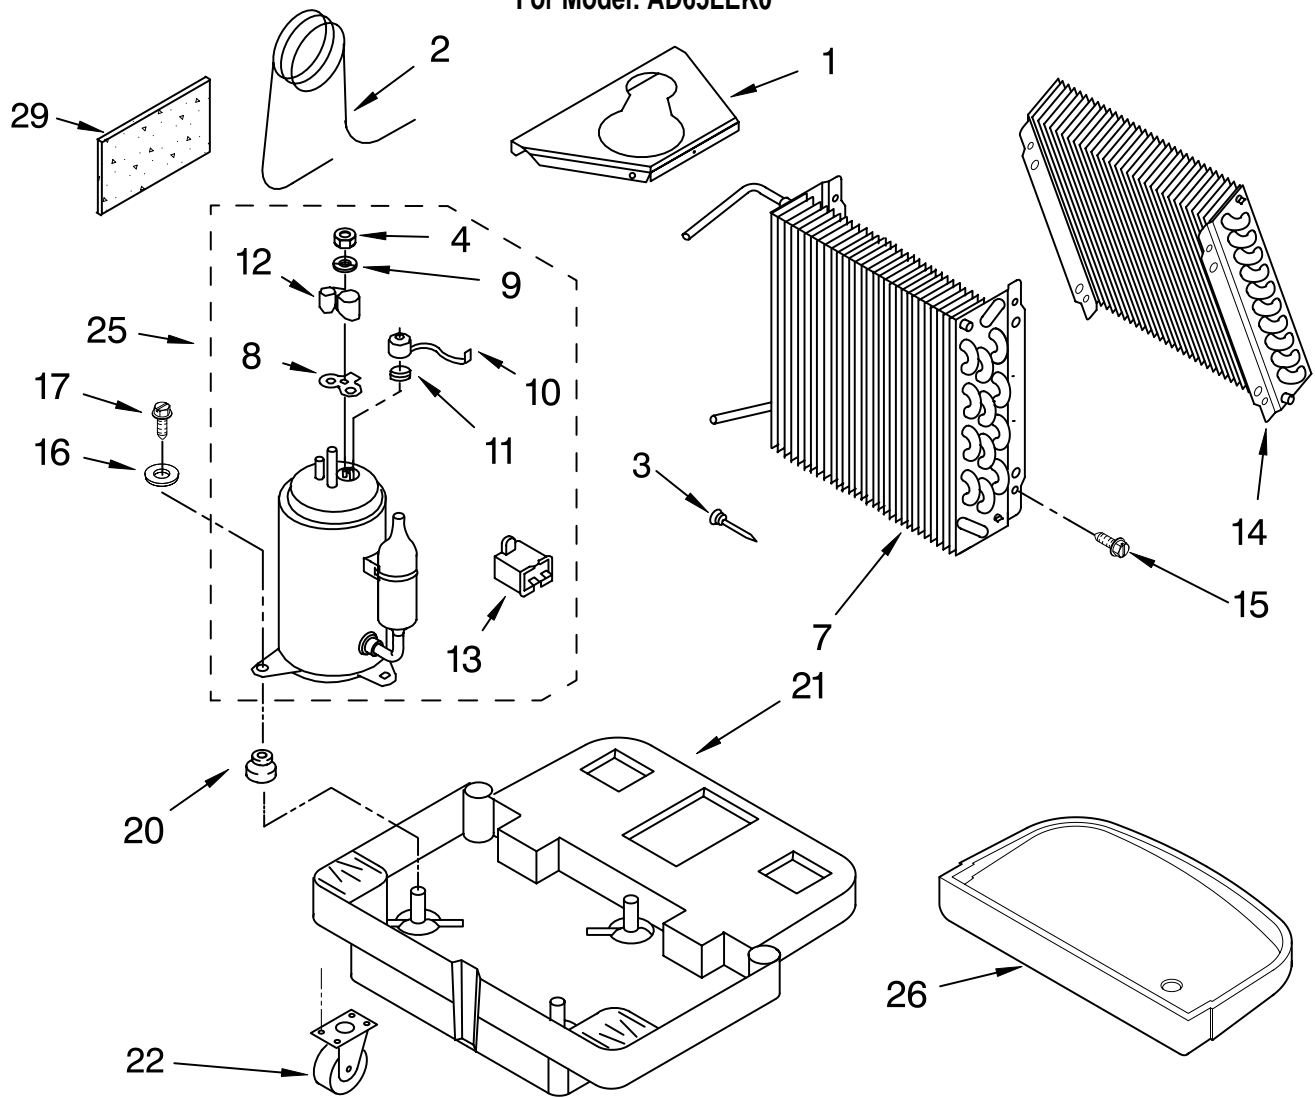

AIR FLOW AND CONTROL PARTS DEHUMIDIFIER

For Model: AD65LEK0

Illus. No.	Part No.	DESCRIPTION
1	LIT1183938 LIT1185020	LITERATURE PARTS Wiring Diagram Use & Care Guide
3	1184916	Assembly, Electronic Control Panel
5	488480	Screw, Sm #8 x 1/2
6	1183427	Bracket, Motor
7		Panel, Air System
	1168758	Left Side
	1168759	Right Side
10	1183426	Motor, Fan
11	1168661	Blade, Fan
12	1168681	Cover, Air System
13	1185227	Switch, Bucket Fill/Check
14	1159222	Screw, 8-18 x .295
15	1184998	Cord, Appliance
16	1168666	Plate, Orifice
17	488130	Nut
22	1180504	Relief, Strain
23	1184946	Support, Air System
25	857547	Tie, Cable
26	1168752	Brace, Support
27	1157158	Screw, 8-18 X 3/8
28	1180634	Edge Guard

FOR ORDERING INFORMATION REFER TO PARTS PRICE LIST

UNIT PARTS

For Model: AD65LEK0

Illus. No.	Part No.	DESCRIPTION	Illus. No.	Part No.	DESCRIPTION	Illus. No.	Part No.	DESCRIPTION
1	1185282	Brace, Compressor Support	11	950032	Spring, Overload	22	1164241	Caster (4)
2	1168677	Tube, Restrictor (Length 30.00")	12	950213	Cover, Terminal	25	1185010	Compressor, (Complete Assembly)
3	1162526	Strainer	13	1185333	Capacitor	26	1168761	Pan, Drain
4	950027	Nut, Hex	14	1168655	Evaporator	29	1184625	Seal, Anti-Rub (Restrictor Tube)
7	1185432	Condenser	15	488480	Screw, 8 x 1/2 (4)			
8	950035	Gasket, Terminal Cover	16	489108	Washer			
9	950037	Gasket, Nut	17	3400804	Screw			
10	1162536	Overload, Protector	20	950212	Grommet (4)			
			21	1184730	Base			

CABINET PARTS

For Model: AD65LEK0

Illus. No.	Part No.	DESCRIPTION
1	1168667	Cabinet
2	1172098	Cover, Hose Connection
3	1168762	Clip, Float
4	1168652	Cover, Top
5	1182600	Cover, Front
6	1172075	Float
8	1182080	Bucket, Condensate
10	1168744	Screw