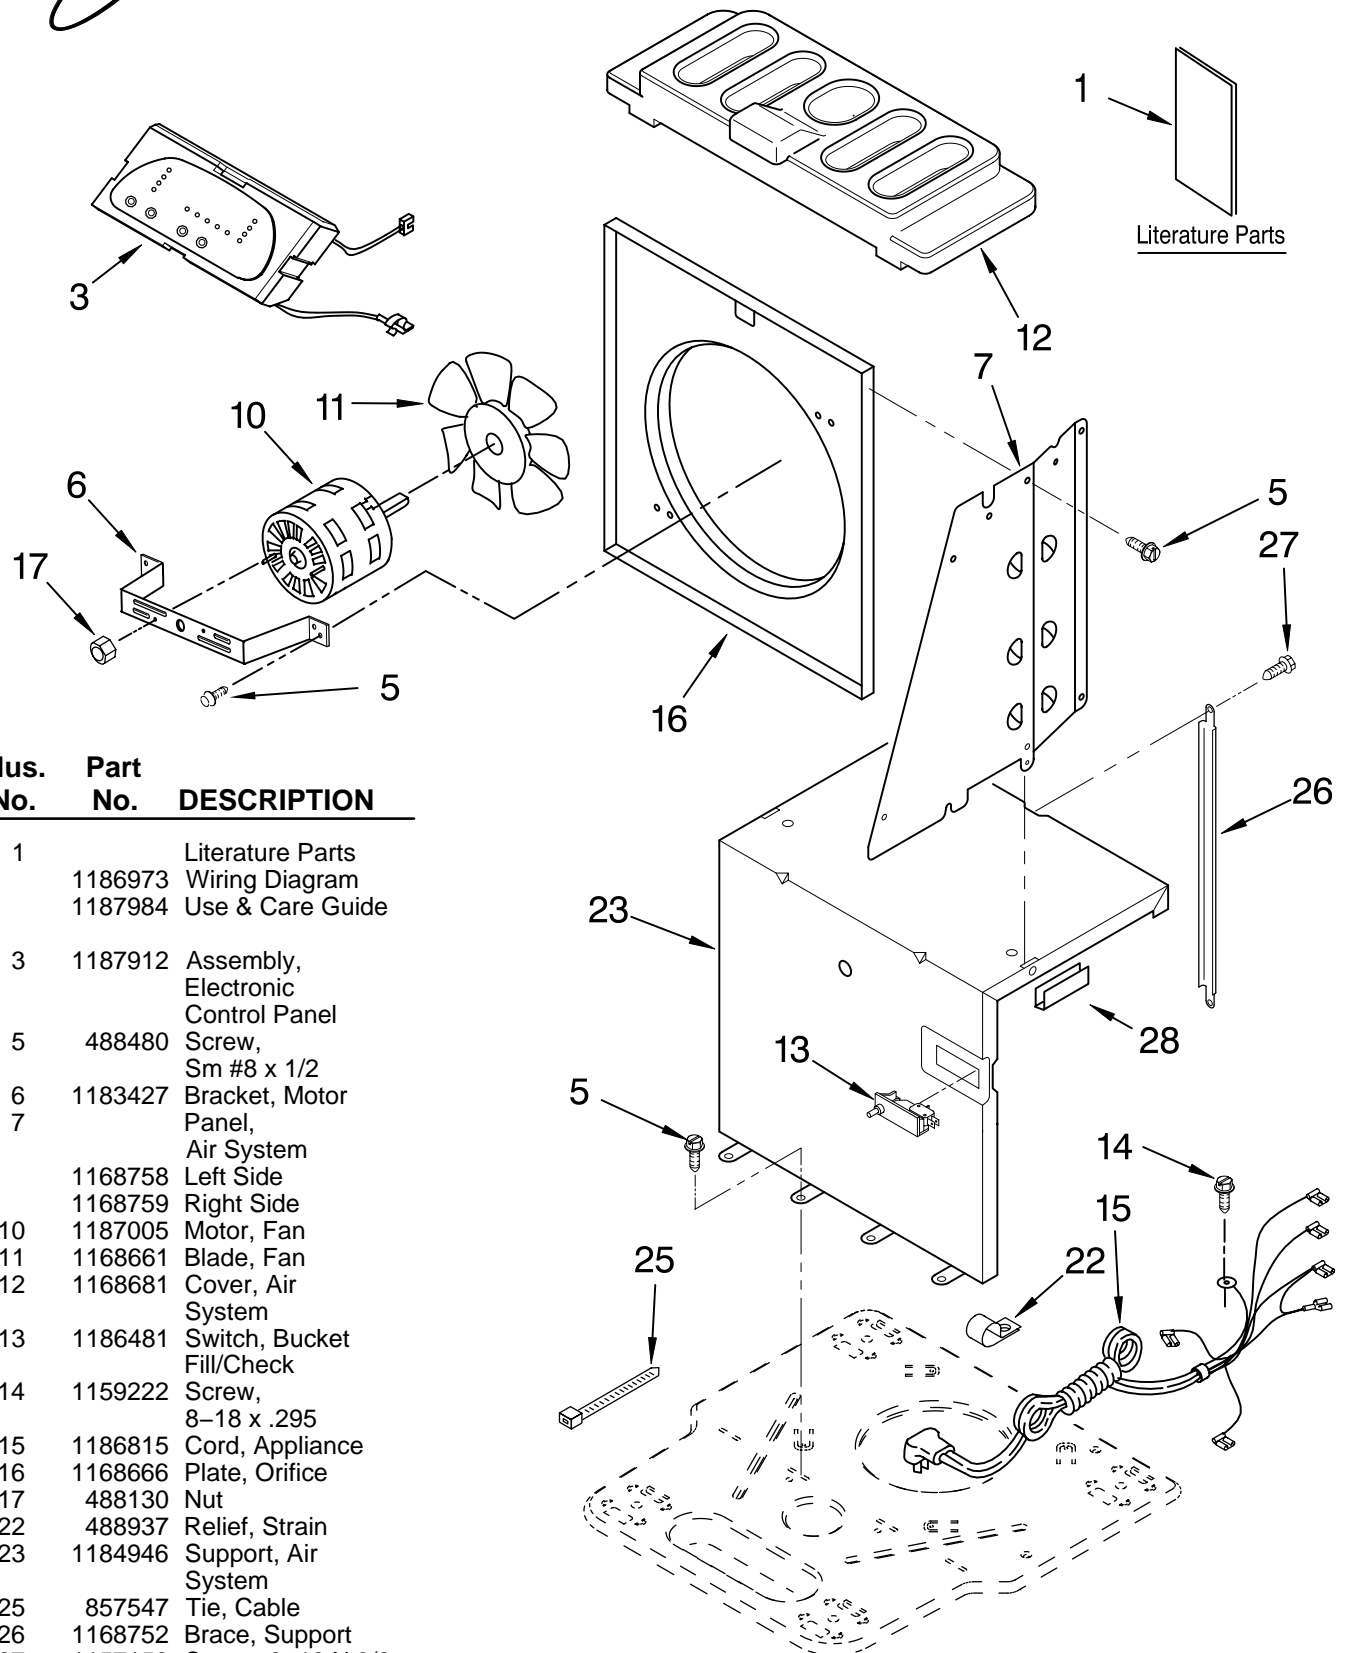

----- Manual continues below -----

AIR FLOW AND CONTROL PARTS

For Model: AD70USR0

DEHUMIDIFIER

Literature Parts

Illus. No.	Part No.	DESCRIPTION
1	1186973 1187984	Literature Parts Wiring Diagram Use & Care Guide
3	1187912	Assembly, Electronic Control Panel
5	488480	Screw, Sm #8 x 1/2
6	1183427	Bracket, Motor Panel,
7		Air System Left Side
	1168758	Right Side
10	1187005	Motor, Fan
11	1168661	Blade, Fan
12	1168681	Cover, Air System
13	1186481	Switch, Bucket Fill/Check
14	1159222	Screw, 8-18 x .295
15	1186815	Cord, Appliance
16	1168666	Plate, Orifice
17	488130	Nut
22	488937	Relief, Strain
23	1184946	Support, Air System
25	857547	Tie, Cable
26	1168752	Brace, Support
27	1157158	Screw, 8-18 X 3/8
28	1180634	Edge Guard

FOR ORDERING INFORMATION REFER TO PARTS PRICE LIST

UNIT PARTS

For Model: AD70USR0

Illus. No.	Part No.	DESCRIPTION
1	859600	Seal, Condenser Bottom
2	1188320	Tube, Restrictor (Length 40.00")
3	1162526	Strainer
4	1186030	Nut, Hex
6	1185795	Spring, Overload
7	1187559	Condenser
8	1185793	Gasket, Terminal Cover

Illus. No.	Part No.	DESCRIPTION
9	1185794	Washer, Nut
10	1188187	Overload, Protector
12	1185792	Cover, Terminal
13	1188137	Capacitor
14	1188326	Evaporator
15	488480	Screw, 8 x 1/2 (4)
17	8011446	Clip, Compressor
20	950212	Grommet (3)
21	1186674	Base
22	1164241	Caster (4)

Illus. No.	Part No.	DESCRIPTION
25	1188174	Compressor, (Complete Assembly)
26	1168761	Pan, Drain
29	1184625	Seal, Anti-Rub (Restrictor Tube)

REFRIGERANT CHARGE

14.25 oz.

FOR ORDERING INFORMATION REFER TO PARTS PRICE LIST