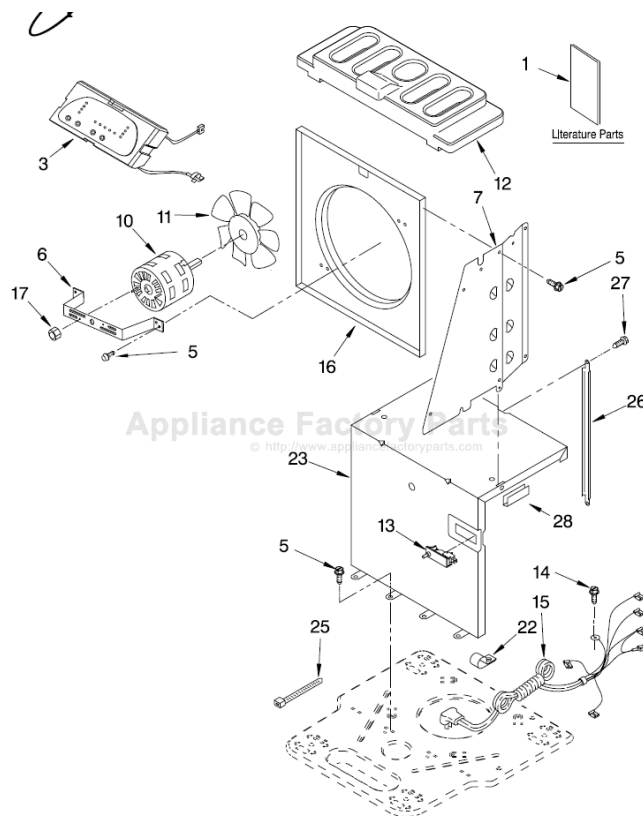

[Find Your WHIRLPOOL Dehumidifier Parts - Select From 309 Models](#)

----- Manual continues below -----