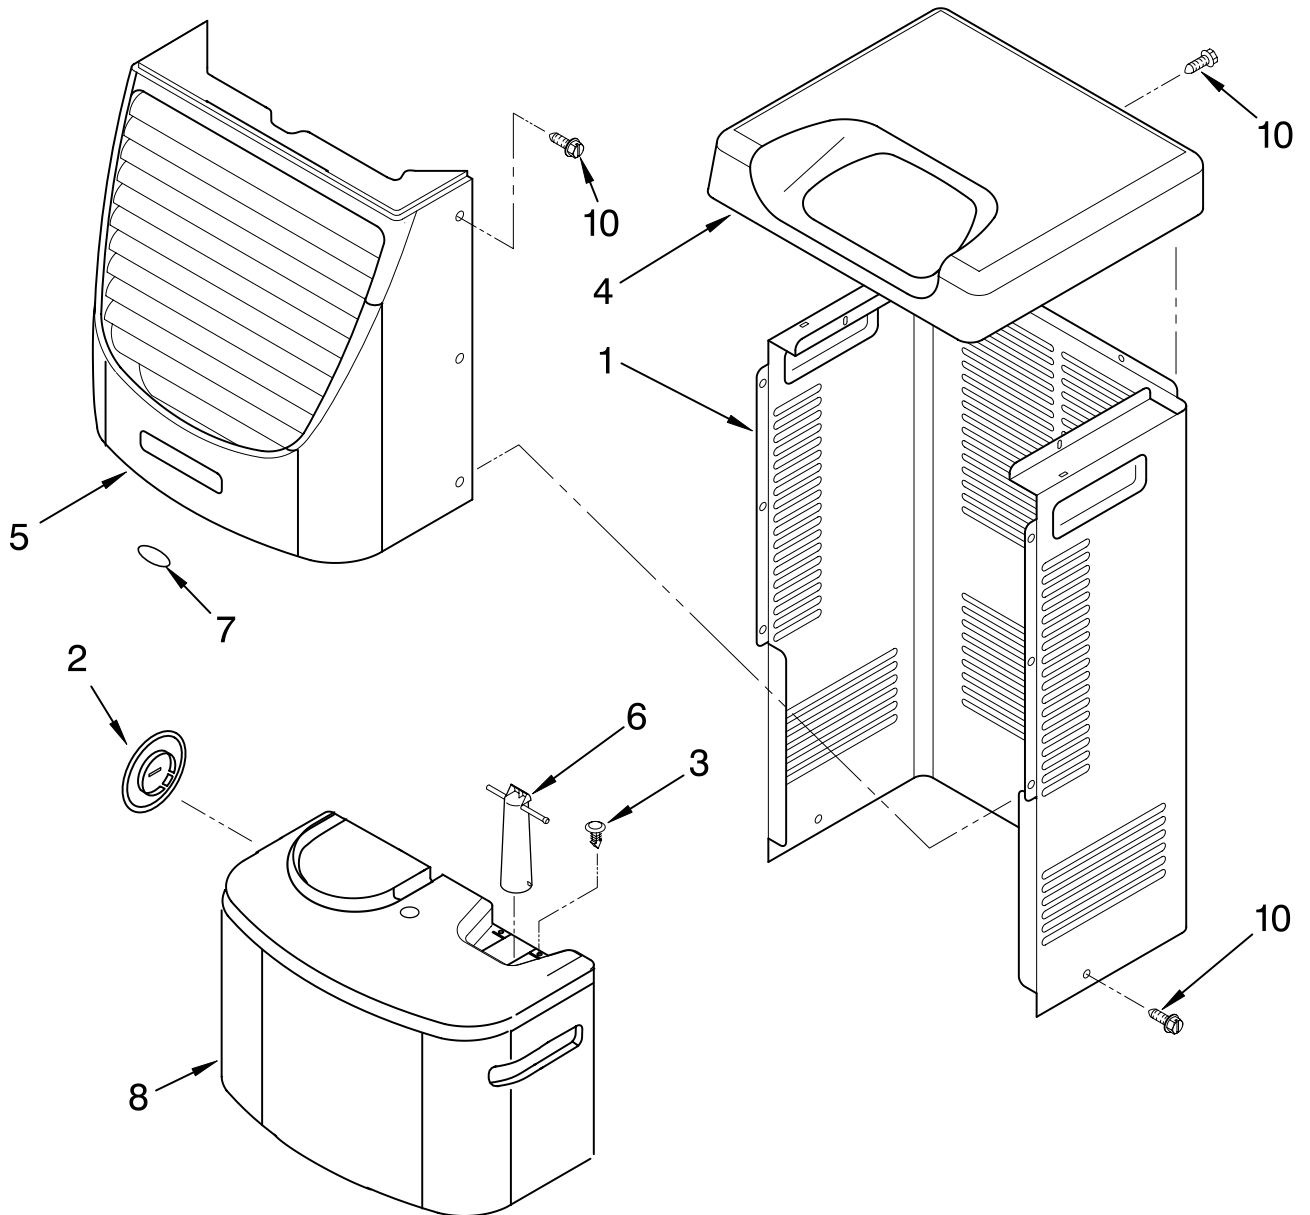

----- Manual continues below -----

AIR FLOW AND CONTROL PARTS

For Model: AD70USR0

DEHUMIDIFIER

Literature Parts

Illus. No.	Part No.	DESCRIPTION
1	1186973 1187984	Literature Parts Wiring Diagram Use & Care Guide
3	1187912	Assembly, Electronic Control Panel
5	488480	Screw, Sm #8 x 1/2
6	1183427	Bracket, Motor Panel,
7		Air System Left Side
	1168758	Right Side
10	1187005	Motor, Fan
11	1168661	Blade, Fan
12	1168681	Cover, Air System
13	1186481	Switch, Bucket Fill/Check
14	1159222	Screw, 8-18 x .295
15	1186815	Cord, Appliance
16	1168666	Plate, Orifice
17	488130	Nut
22	488937	Relief, Strain
23	1184946	Support, Air System
25	857547	Tie, Cable
26	1168752	Brace, Support
27	1157158	Screw, 8-18 X 3/8
28	1180634	Edge Guard

Illus. No.	Part No.	DESCRIPTION
25	1188174	Compressor, (Complete Assembly)
26	1168761	Pan, Drain
29	1184625	Seal, Anti-Rub (Restrictor Tube)

REFRIGERANT CHARGE

14.25 oz.

FOR ORDERING INFORMATION REFER TO PARTS PRICE LIST

CABINET PARTS

For Model: AD70USR0

Illus. No.	Part No.	DESCRIPTION
1	1186822	Cabinet
2	1172098	Cover, Hose Connection
3	1186430	Clip, Float
4	1168652	Cover, Top
5	1188007	Cover, Front (Includes #7)
6	1172075	Float
7	1188004	Nameplate
8	1185357	Bucket, Condensate
10	1168744	Screw

Illus. Part No. DESCRIPTION

Following Parts Not Illustrated and Optional Parts Not Included

484310 Epoxy, Tube (Aluminum Repair)
 505168 Tape, No Drip Valve, Access

Illus. No.	Part No.	DESCRIPTION
	978025	1/4" Tube O.D.
	978026	5/16" Tube O.D.
	978027	3/8" Tube O.D.
	978028	1/2" Tube O.D.
	978029	5/8" Tube O.D.
	978030	3/4" Tube O.D.
	978865BULK	Seal, Ring Access Valve (20 Pack)