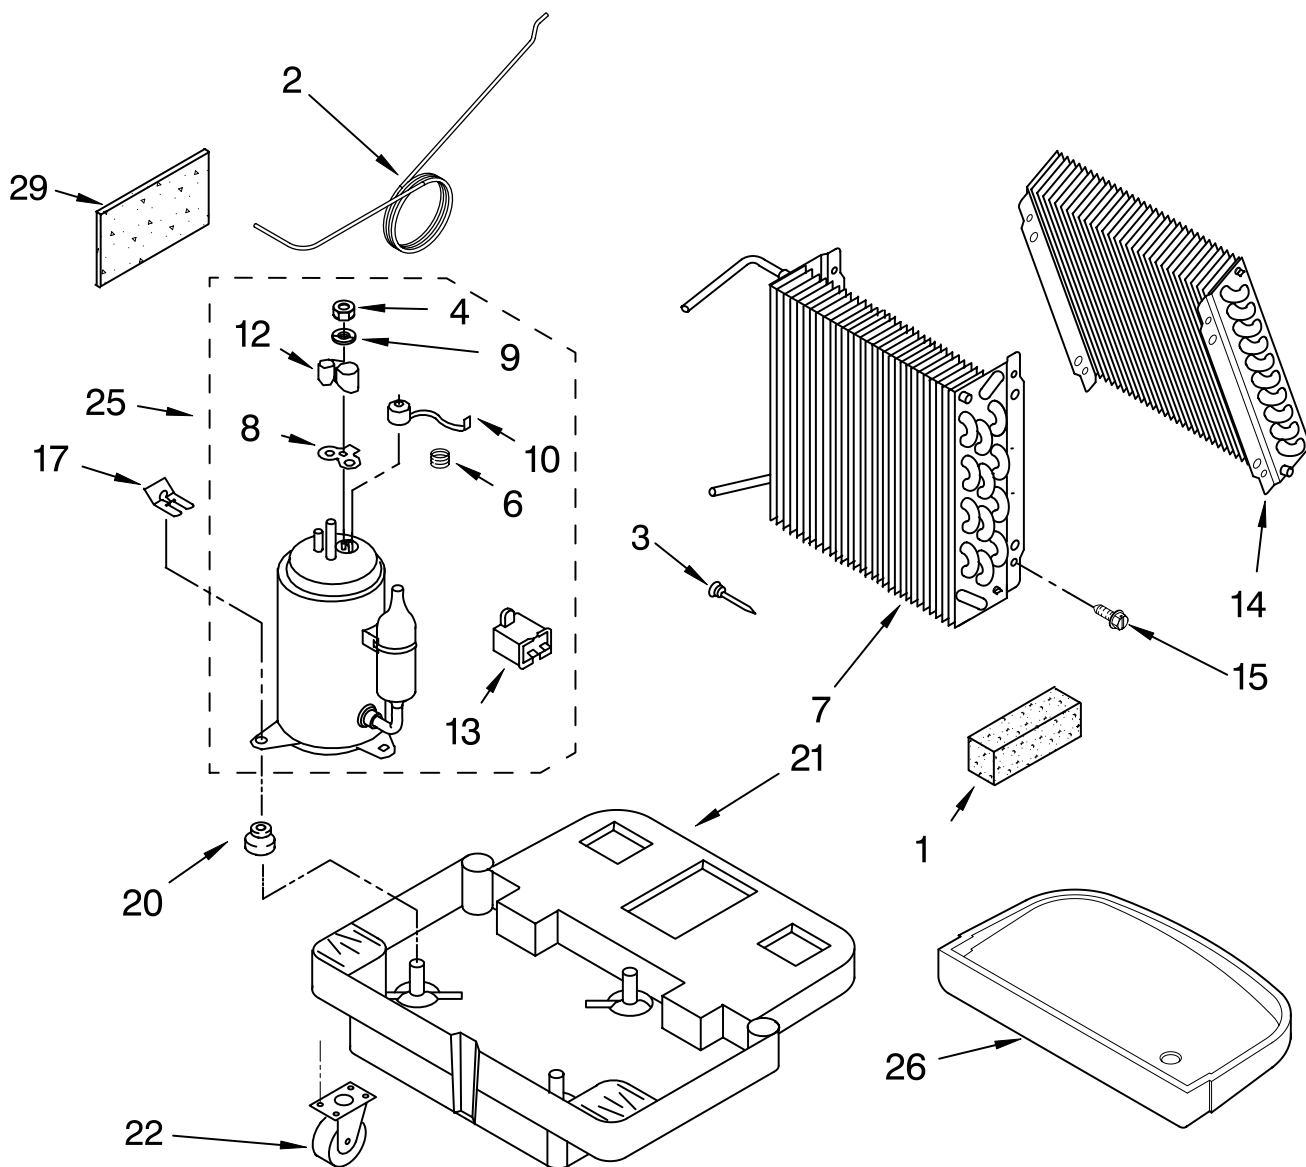

----- Manual continues below -----

AIR FLOW AND CONTROL PARTS

For Model: AD70USR0

DEHUMIDIFIER

Literature Parts

Illus. No.	Part No.	DESCRIPTION
1	1186973 1187984	Literature Parts Wiring Diagram Use & Care Guide
3	1187912	Assembly, Electronic Control Panel
5	488480	Screw, Sm #8 x 1/2
6	1183427	Bracket, Motor Panel,
7		Air System Left Side
	1168758	Right Side
10	1187005	Motor, Fan
11	1168661	Blade, Fan
12	1168681	Cover, Air System
13	1186481	Switch, Bucket Fill/Check
14	1159222	Screw, 8-18 x .295
15	1186815	Cord, Appliance
16	1168666	Plate, Orifice
17	488130	Nut
22	488937	Relief, Strain
23	1184946	Support, Air System
25	857547	Tie, Cable
26	1168752	Brace, Support
27	1157158	Screw, 8-18 X 3/8
28	1180634	Edge Guard

FOR ORDERING INFORMATION REFER TO PARTS PRICE LIST

UNIT PARTS

For Model: AD70USR0

Illus. No.	Part No.	DESCRIPTION
1	859600	Seal, Condenser Bottom
2	1188320	Tube, Restrictor (Length 40.00")
3	1162526	Strainer
4	1186030	Nut, Hex
6	1185795	Spring, Overload
7	1187559	Condenser
8	1185793	Gasket, Terminal Cover

Illus. No.	Part No.	DESCRIPTION
9	1185794	Washer, Nut
10	1188187	Overload, Protector
12	1185792	Cover, Terminal
13	1188137	Capacitor
14	1188326	Evaporator
15	488480	Screw, 8 x 1/2 (4)
17	8011446	Clip, Compressor
20	950212	Grommet (3)
21	1186674	Base
22	1164241	Caster (4)

Illus. No.	Part No.	DESCRIPTION
25	1188174	Compressor, (Complete Assembly)
26	1168761	Pan, Drain
29	1184625	Seal, Anti-Rub (Restrictor Tube)

REFRIGERANT CHARGE

14.25 oz.

FOR ORDERING INFORMATION REFER TO PARTS PRICE LIST